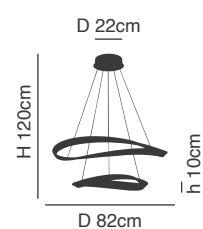

77-8128

77-8128

77-8129

Mateo

Sandy Coffee Pendant
Aluminium & Acrylic

77-8129
SE LED SMART 82
LED, 161watt,
12880lumen, 230V

77-8128
SE LED 62
LED, 89watt,
7120lumen, 230V

77-8129
Easy connect
via app
remote control
voice control

3000k-6500k

Available on the App Store

ANDROID APP ON Google Play