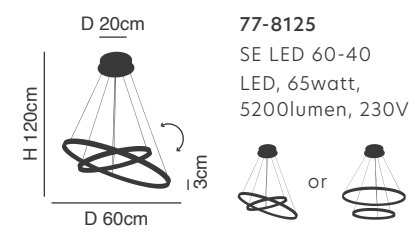

Olympic

Brushed Gold Matt Pendant
Aluminium & Acrylic