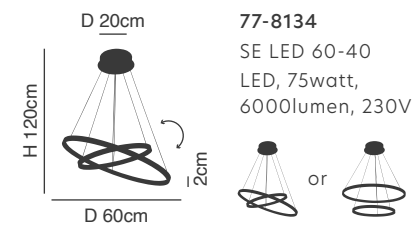

Morelli

White Matt Pendant
Aluminium & Acrylic