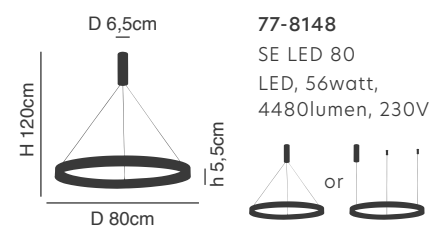

Amaya

Brushed Gold Matt Pendant
Aluminium & Acrylic

Includes hanging set: