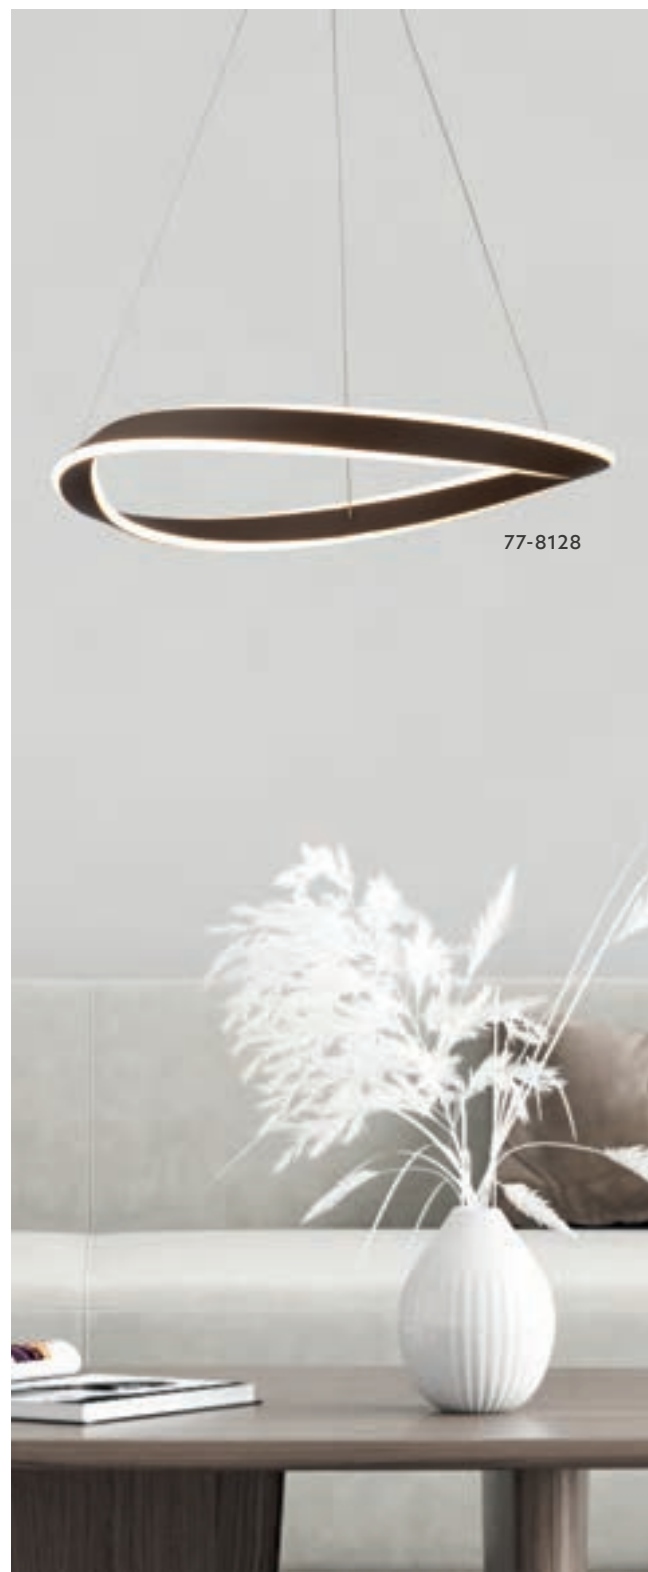

77-8128

77-8128

77-8129

Mateo

Sandy Coffee Pendant
Aluminium & Acrylic

77-8129
SE LED SMART 82
LED, 161watt,
12880lumen, 230V

77-8128
SE LED 62
LED, 89watt,
7120lumen, 230V

77-8129
Easy connect
via app
remote control
voice control

3000k-6500k

Available on the App Store

ANDROID APP ON Google Play