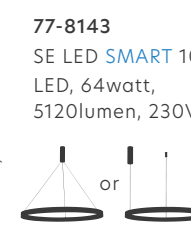

D 6,5cm  
H 120cm  
D 100cm  
h 5,5cm

77-8143  
SE LED SMART 100  
LED, 64watt,  
5120lumen, 230V

77-8155

77-8155

77-8156

**Easy connect**  
via app  
remote control  
voice control

Available on the **App Store**