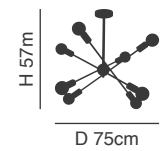

Gwen
Metal Black Pendant

77-8092
KQ 2629/8
8xE27, max 60W, 230V