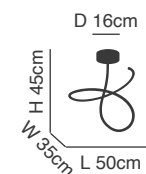

Krishna

Black Satin
Aluminium & Acrylic

77-8167
SE LED 50
LED, 39watt,
3120lumen, 230V