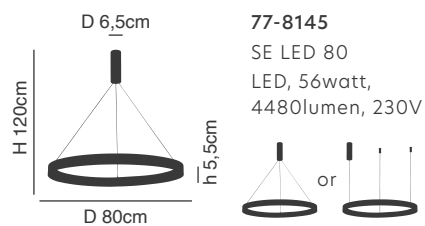

**77-8156**  
SE LED **SMART** 80  
LED, 64watt,  
5120lumen, 230V

77-8144

77-8145

77-8146

**Amaya**

Nickel Matt Pendant  
Aluminium & Acrylic

Includes hanging set:

**77-8145**  
SE LED 80  
LED, 56watt,  
4480lumen, 230V