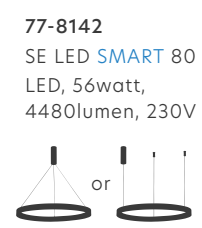

Includes hanging set: