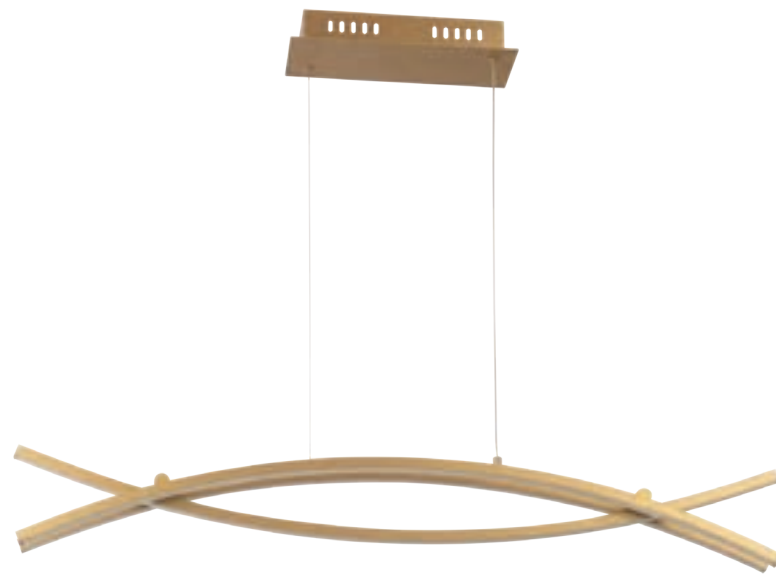

77-8171

Xena

Brushed Gold Matt
Aluminium & Acrylic

77-8171
SE LED 100
LED, 65watt,
5200lumen, 230V

77-8172
SE LED 65-4
LED, 42watt,
3360lumen, 230V

77-8173
SE LED 65-3
LED, 39watt,
3120lumen, 230V