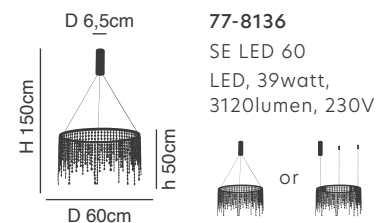

Crescendo

Black Satin pendant
Aluminium & Crystal

Includes hanging set: