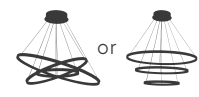

77-8131
SE LED 80-60-40
LED, 131watt,
10480lumen, 230V