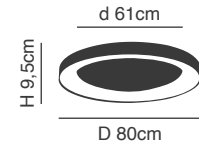

77-8154
SE LED **SMART** 80
LED, 64watt,
5120lumen, 230V