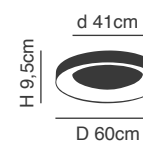

Amaya

Black Satin Ceiling
Aluminium & Acrylic

77-8153
SE LED **SMART** 60
LED, 44watt,
3520lumen, 230V