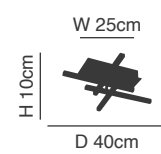

77-8169
SE LED 100
LED, 67watt,
5360lumen, 230V