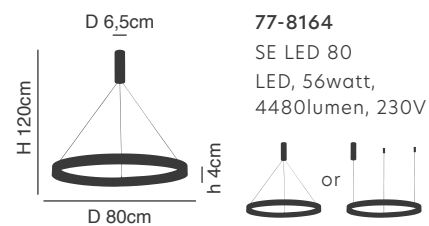

Amarylis
Chrome Pendant
Aluminium & Crystal

Includes hanging set: