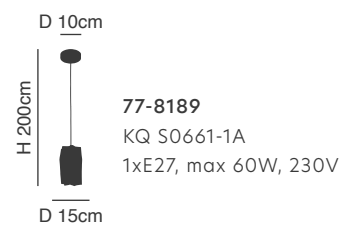

Tangram

Black Metal Pendant

Includes hanging set: