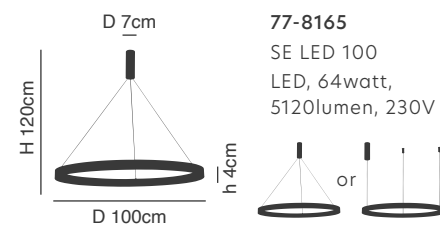

77-8164
SE LED 80
LED, 56watt,
4480lumen, 230V

77-8165
SE LED 100
LED, 64watt,
5120lumen, 230V