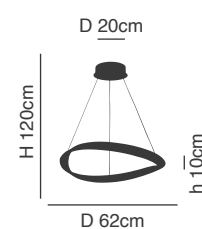

77-8129
SE LED SMART 82
LED, 161watt,
12880lumen, 230V

77-8128
SE LED 62
LED, 89watt,
7120lumen, 230V

77-8129
Easy connect
via app
remote control
voice control

3000k-6500k

Available on the App Store

ANDROID APP ON Google Play