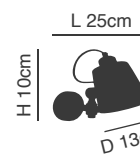

Sam

Metal Black and White Outside.
White Inside. Wooden Details.