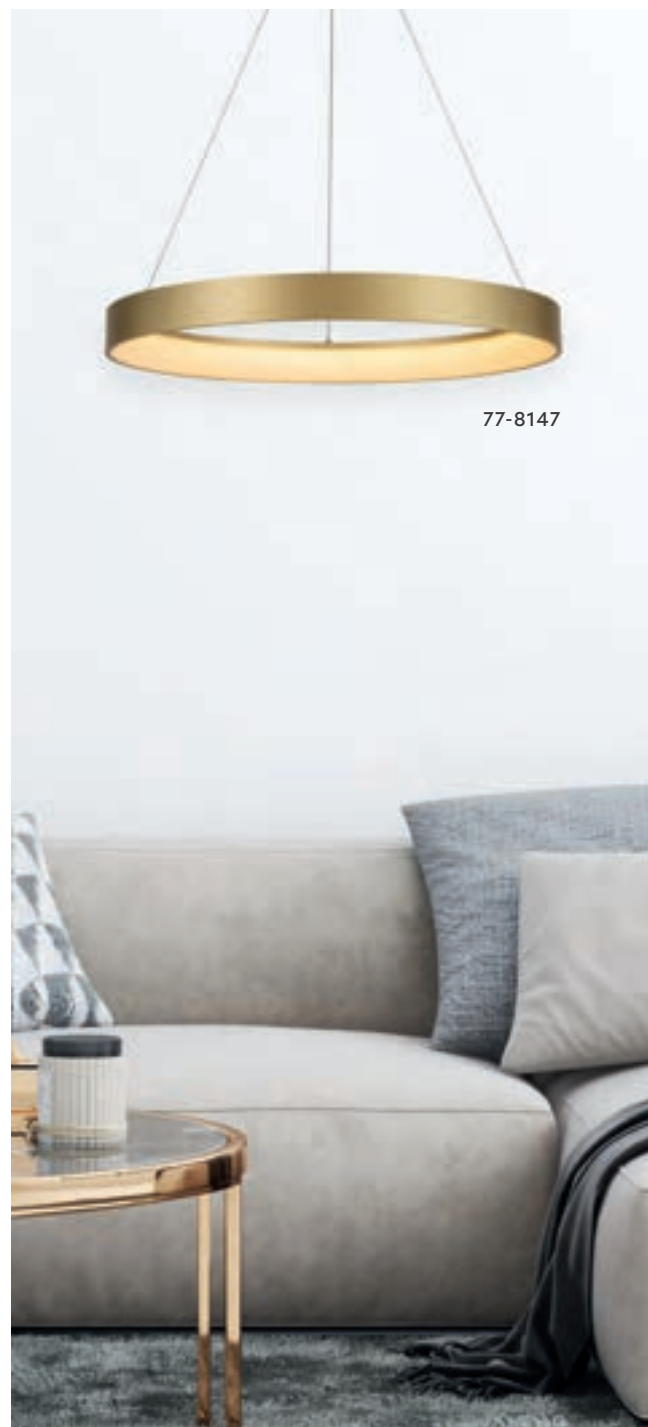

77-8147

Amaya

Brushed Gold Matt Pendant
Aluminium & Acrylic

Includes hanging set:

77-8148
SE LED 80
LED, 56watt,
4480lumen, 230V

77-8149
SE LED 100
LED, 64watt,
5120lumen, 230V

77-8147
SE LED 60
LED, 45watt,
3600lumen, 230V