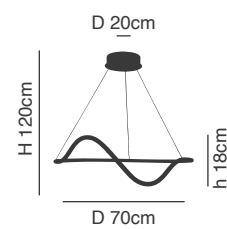

77-8166
SE LED 70
LED, 49watt,
3920lumen, 230V