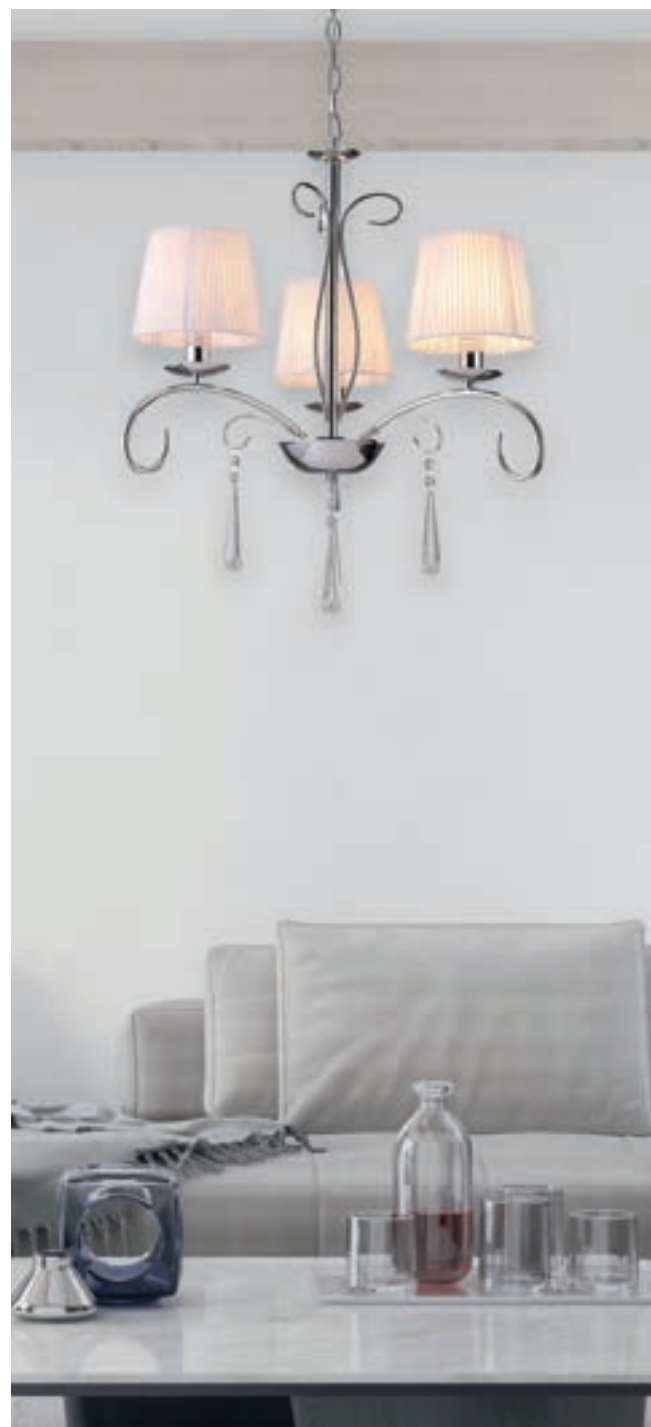

77-8196

Flaren

Nickel Pendant Crystals
& White Shades