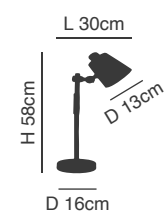

77-4498
YQ-4003
1xE27, max 40W, 230V

77-4495
YQ-25110
1xE27, max 40W, 230V

77-4496
YQ-25110
1xE27, max 40W, 230V