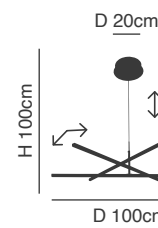

Recta

Chrome Pendant/Ceiling
Aluminium & Acrylic