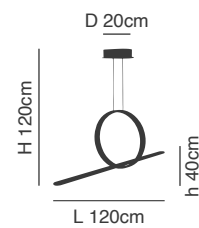

77-8120

77-8121

**Milea**

Brushed Gold Matt Pendant  
 Aluminium & Acrylic

**77-8121**  
 SE LED SMART 60  
 LED, 110watt,  
 8800lumen, 230V

**77-8120**  
 SE LED 120  
 LED, 110watt,  
 8320lumen, 230V

77-8123