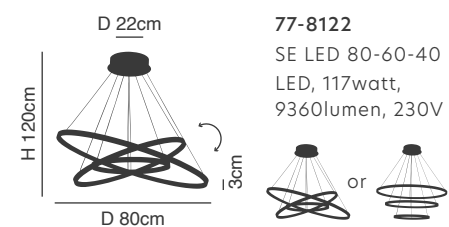

Olympic

Chrome Pendant
Aluminium & Acrylic