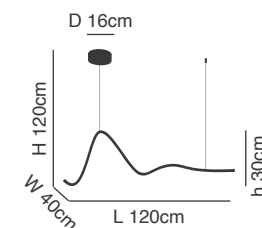

77-8167
SE LED 50
LED, 39watt,
3120lumen, 230V

Underneath View: ○

77-8168
SE LED 120
LED, 42watt,
3360lumen, 230V