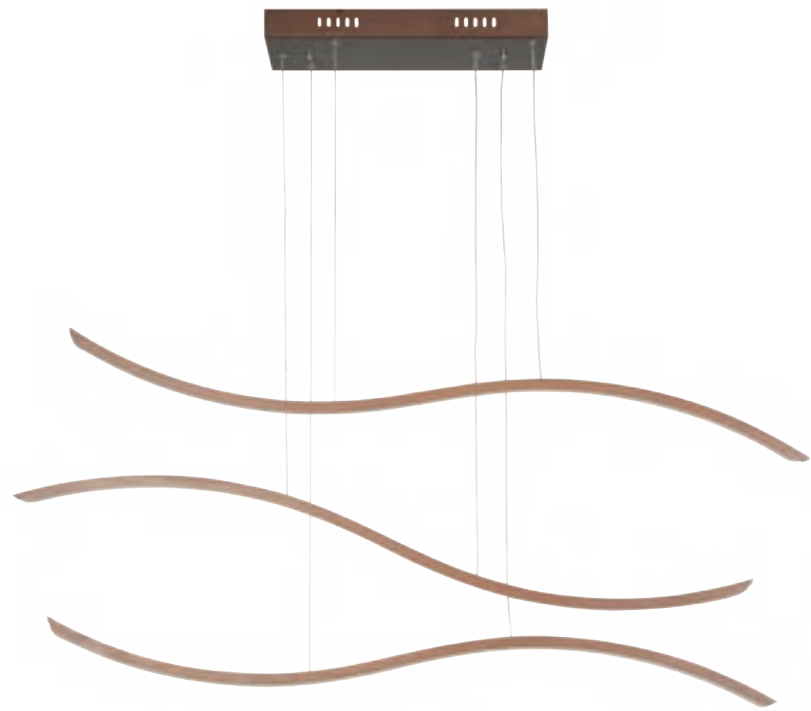

Waves

Brushed Coffee Pendant
Aluminium & Acrylic

77-8130
SE LED 120
LED, 84watt,
6720lumen, 230V