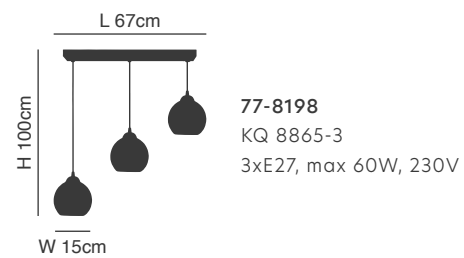

77-8198

**Swirl**

Black Pendant with  
White Glasses

Includes hanging set:

77-8197  
KQ 8865-1  
E27, 60W, 230V

77-8199  
KQ 8865-3A  
3xE27, max 60W, 230V

77-8198  
KQ 8865-3  
3xE27, max 60W, 230V

77-8200