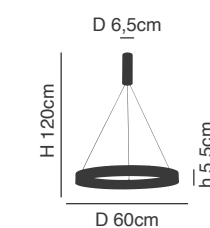

77-8141
SE LED SMART 60
LED, 44watt,
3520lumen, 230V

D 6,5cm
H 120cm
D 100cm
h 5,5cm