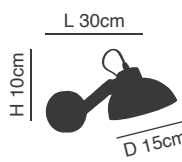

Pol

Metal Black Outside. Wooden Details.

Metal White. Wooden Details.

77-4499
YQ-4004
1xE27, max 40W