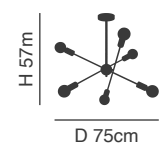

77-8092
KQ 2629/8
8xE27, max 60W, 230V

77-8091
KQ 2629/6
6xE27, max 60W, 230V