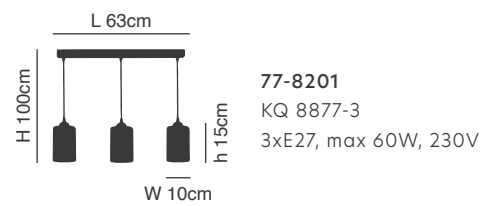

**Smog**

Pendant Smoked Glasses

Includes hanging set:

77-8200  
KQ 8877-1  
E27, max 60W, 230V

77-8202  
KQ 8877-3A  
3xE27, max 60W, 230V

77-8201  
KQ 8877-3  
3xE27, max 60W, 230V

77-8205

77-8206