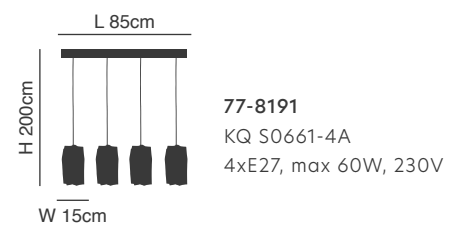

Tangram

Black Metal Pendant

Includes hanging set: