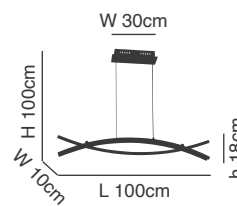

77-8171
SE LED 100
LED, 65watt,
5200lumen, 230V