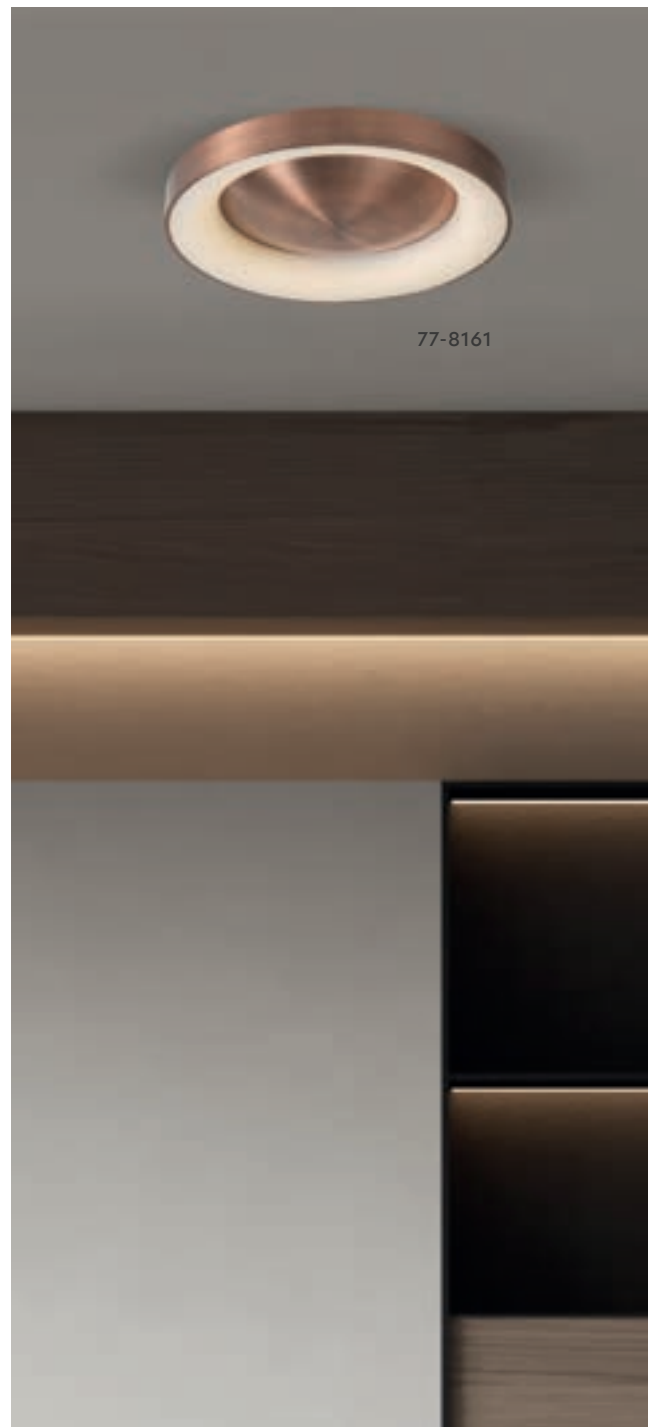

77-8161

Amaya

Copper Ceiling
Aluminium & Acrylic