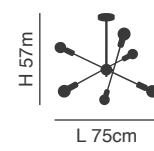

77-8096
KQ 2629/8
8xE27, max 60W, 230V

77-8095
KQ 2629/6
6xE27, max 60W, 230V