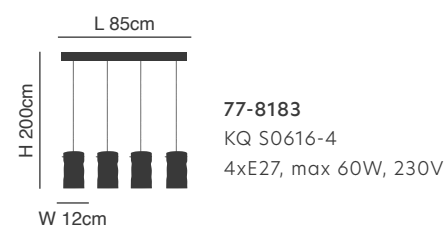

Twist

Smokey Pendant Glass

Includes hanging set: