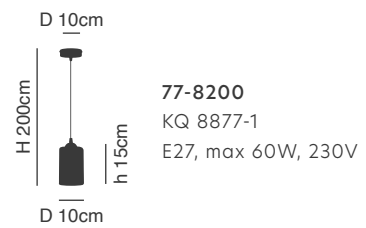

Smog

Pendant Smoked Glasses

Includes hanging set:

77-8200
KQ 8877-1
E27, max 60W, 230V