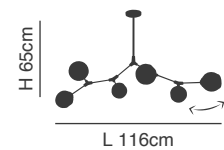

77-8105
KQ 51454/4
4xE27, max 60W,
230V

77-8106
KQ 51454/6
6xE27, max 60W,
230V