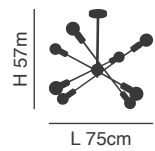

Gwen
Metal Nickel Mat

77-8096
KQ 2629/8
8xE27, max 60W, 230V