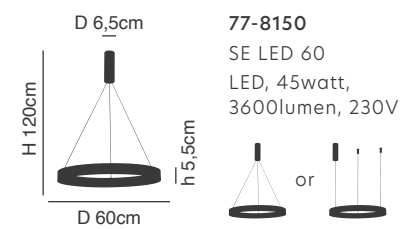

77-8150
SE LED 60
LED, 45watt,
3600lumen, 230V