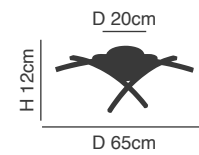

Xena

Brushed Gold Matt
Aluminium & Acrylic

77-8171
SE LED 100
LED, 65watt,
5200lumen, 230V

77-8172
SE LED 65-4
LED, 42watt,
3360lumen, 230V

77-8173
SE LED 65-3
LED, 39watt,
3120lumen, 230V