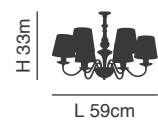

Belo

Metal White Pendant
White Fabric Shade

77-8086
KQ 2576/6
6xE14, max 60W, 230V