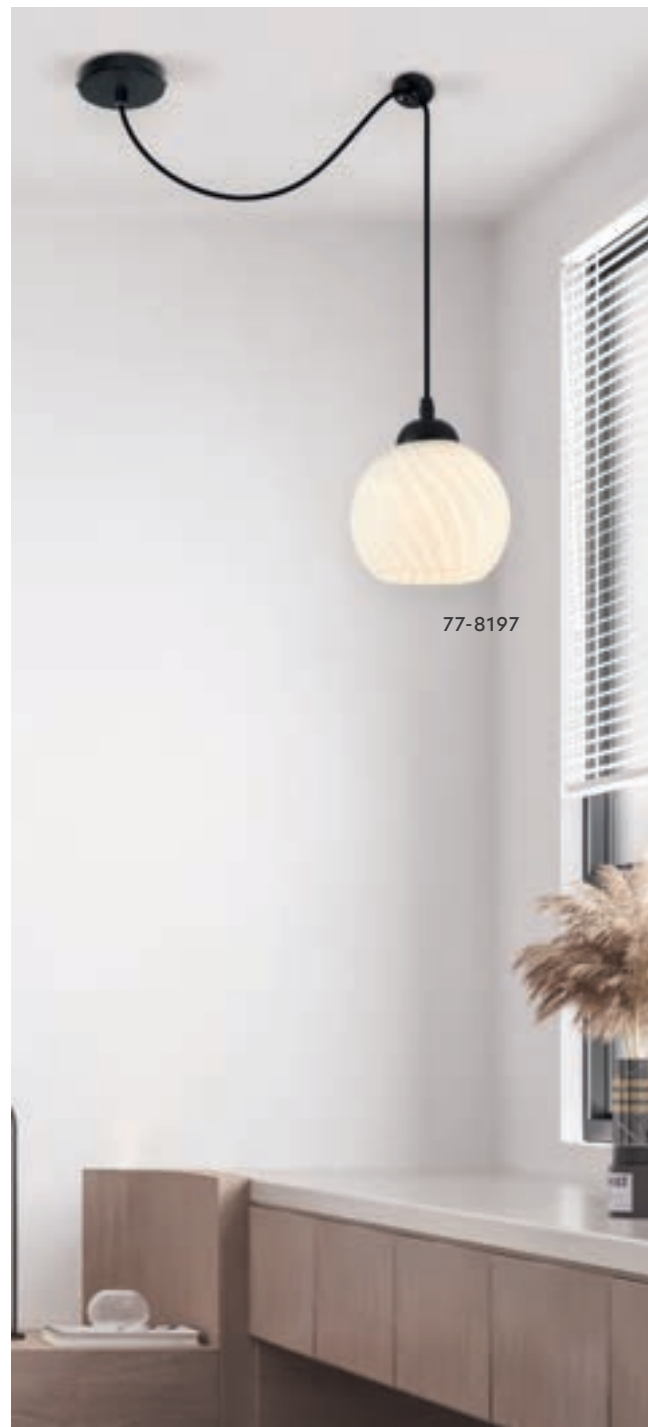

77-8197

Swirl

Black Pendant with
White Glasses

Includes hanging set: