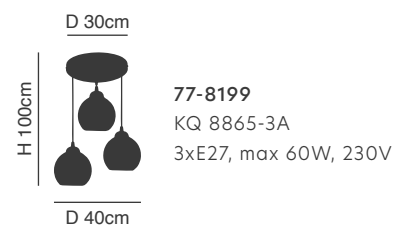

77-8198

**Swirl**

Black Pendant with  
White Glasses

Includes hanging set:

77-8197  
KQ 8865-1  
E27, 60W, 230V

77-8199  
KQ 8865-3A  
3xE27, max 60W, 230V

77-8198  
KQ 8865-3  
3xE27, max 60W, 230V

77-8200