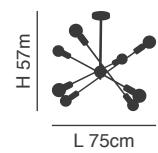

Gwen
Metal White Pendant

77-8094
KQ 2629/8
8xE27, max 60W, 230V