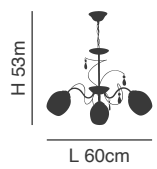

77-8084
KQ 2221/5
5xE27, max 60W, 230V

77-8083
KQ 2221/3
3xE27, max 60W, 230V