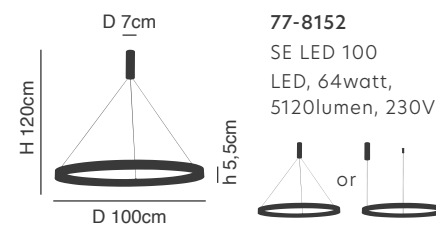

77-8151
SE LED 80
LED, 56watt,
4480lumen, 230V

77-8152
SE LED 100
LED, 64watt,
5120lumen, 230V