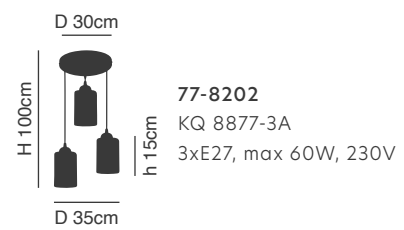

**Smog**

Pendant Smoked Glasses

Includes hanging set:

77-8200  
KQ 8877-1  
E27, max 60W, 230V

77-8202  
KQ 8877-3A  
3xE27, max 60W, 230V

77-8201  
KQ 8877-3  
3xE27, max 60W, 230V

77-8205

77-8206