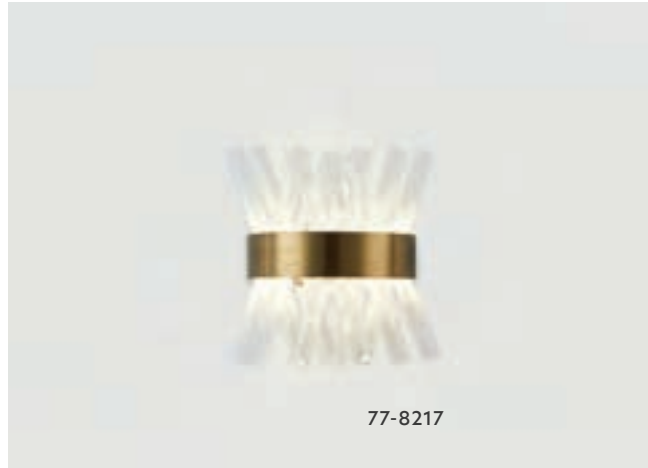

**Torrent**

Brushed Gold Bronze  
Metal & Transparent Glass

77-8214  
M6619-A2  
2xE14, max 40W,  
230V

77-8212  
M6612-600  
LED, 67watt,  
5025lumen, 230V

77-8213  
M6612-800R  
LED, 72watt,  
5400lumen, 230V