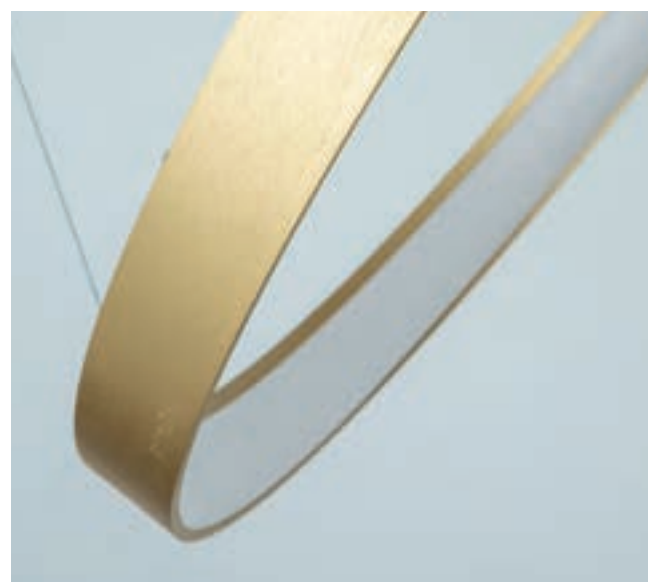

77-8148

Amaya

Brushed Gold Matt Pendant
Aluminium & Acrylic

Includes hanging set:

77-8148
SE LED 80
LED, 56watt,
4480lumen, 230V

77-8149
SE LED 100
LED, 64watt,
5120lumen, 230V

77-8147
SE LED 60
LED, 45watt,
3600lumen, 230V