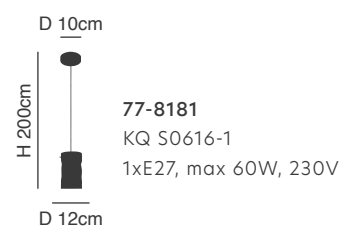

Twist

Smokey Pendant Glass

Includes hanging set: