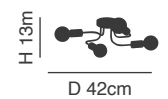

77-8098
KQ 2633/6
6xE27, max 60W, 230V

77-8097
KQ 2633/4
4xE27, max 60W, 230V