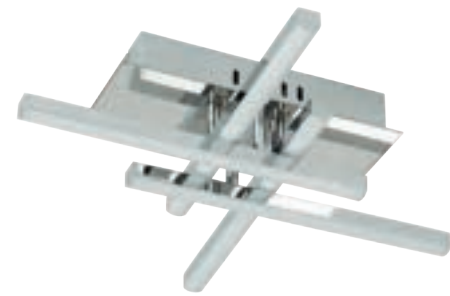

77-8170

77-8169

77-8170

Recta

Chrome Pendant/Ceiling
Aluminium & Acrylic

77-8169
SE LED 100
LED, 67watt,
5360lumen, 230V

77-8170
SE LED 40
LED, 28watt,
2240lumen, 230V