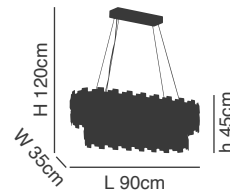

77-8211
M8021G
2xE14, max 40W,
230V

77-8209
M6603-800
16xE14, max 40W,
230V

77-8210
M6603-900R
10xE14, max 40W,
230V