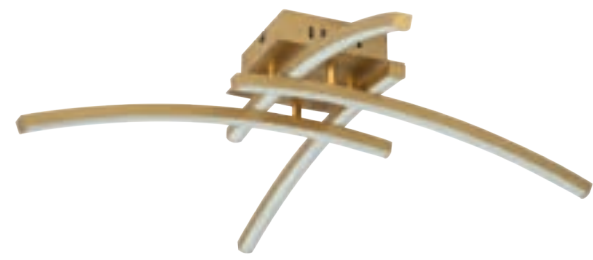

77-8172

Xena

Brushed Gold Matt
Aluminium & Acrylic

77-8171
SE LED 100
LED, 65watt,
5200lumen, 230V

77-8172
SE LED 65-4
LED, 42watt,
3360lumen, 230V

77-8173
SE LED 65-3
LED, 39watt,
3120lumen, 230V