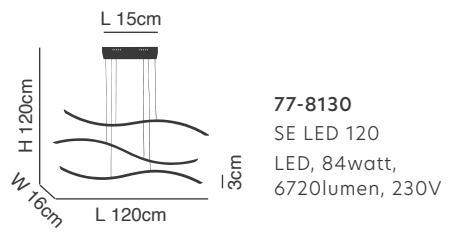

3000k-6500k

Available on the App Store

ANDROID APP ON Google Play

**Waves**

Brushed Coffee Pendant  
Aluminium & Acrylic

77-8130  
SE LED 120  
LED, 84watt,  
6720lumen, 230V

77-8132

77-8131