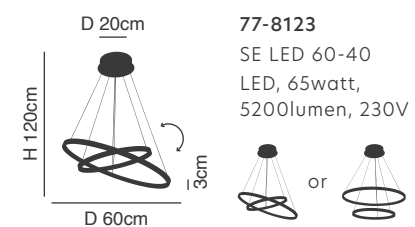

Olympic

Chrome Pendant
Aluminium & Acrylic