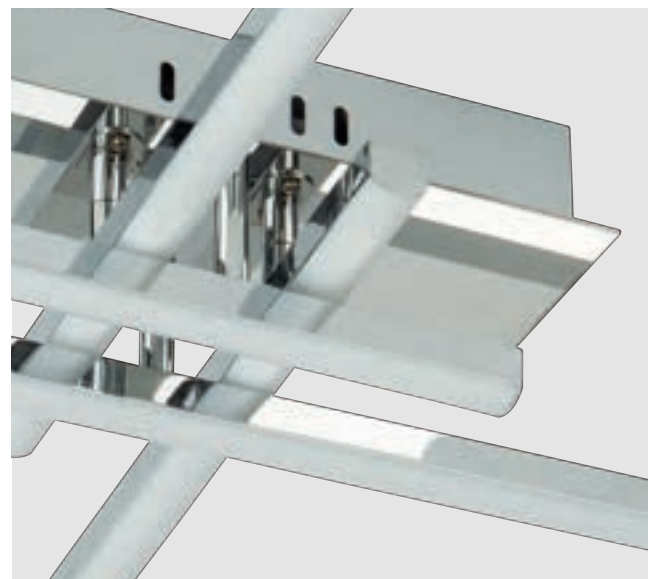

77-8170

77-8169

77-8170

Recta

Chrome Pendant/Ceiling
Aluminium & Acrylic

77-8169
SE LED 100
LED, 67watt,
5360lumen, 230V

77-8170
SE LED 40
LED, 28watt,
2240lumen, 230V