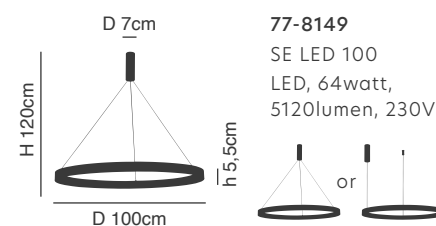

77-8148
SE LED 80
LED, 56watt,
4480lumen, 230V

77-8149
SE LED 100
LED, 64watt,
5120lumen, 230V