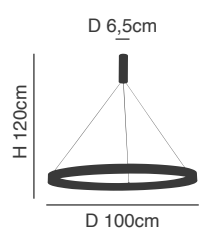

D 6,5cm  
H 120cm  
D 100cm  
h 5,5cm

77-8143  
SE LED SMART 100  
LED, 64watt,  
5120lumen, 230V

77-8155

77-8155

77-8156

**Easy connect**  
via app  
remote control  
voice control

Available on the **App Store**