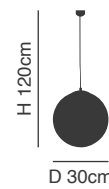

Globe

Metal Black Clear Glass