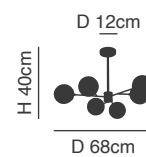

Nervo

Pendant Gold with
Opal Glasses