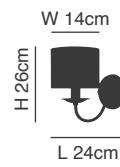

Paril
Antique Brass Wall Lamp
with Beige Shade

77-8192
KQ 9015-1W
E14, max 60W, 230V