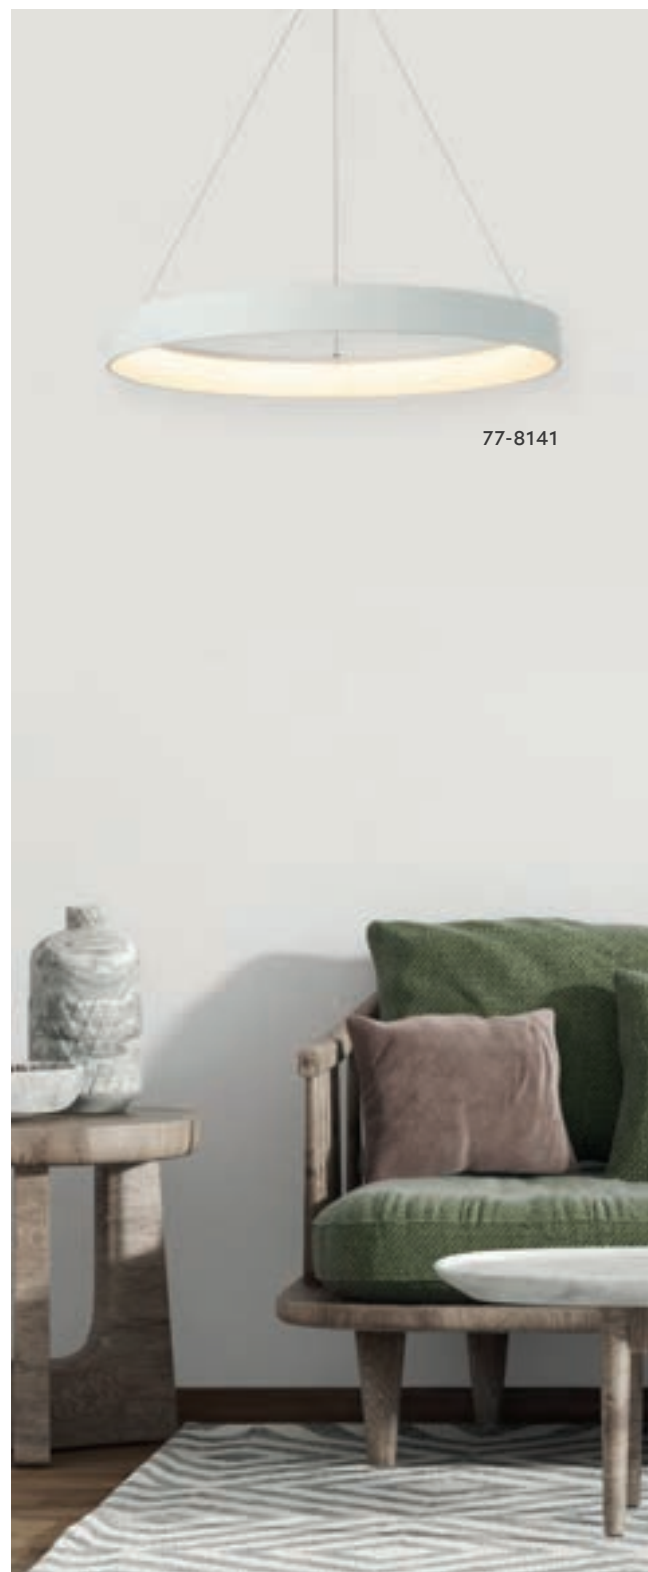

Works with  
Google Assistant

**Amaya**

Black Satin Ceiling  
Aluminium & Acrylic

**77-8153**  
SE LED **SMART** 60  
LED, 44watt,  
3520lumen, 230V

**77-8154**  
SE LED **SMART** 80  
LED, 64watt,  
5120lumen, 230V