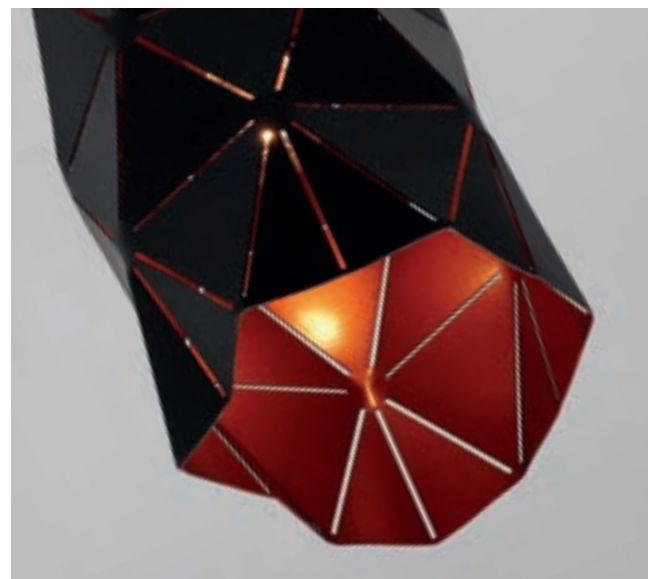

Tangram

Black Metal Pendant

Includes hanging set: