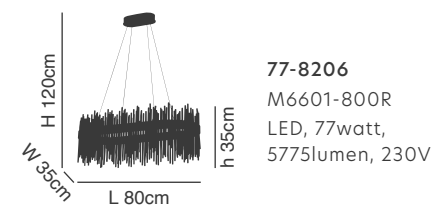

77-8206
M6601-800R
LED, 77watt,
5775lumen, 230V