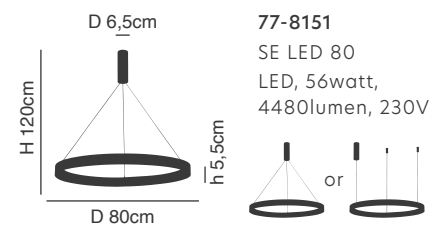

Amaya

Copper Pendant
Aluminium & Acrylic

Includes hanging set: