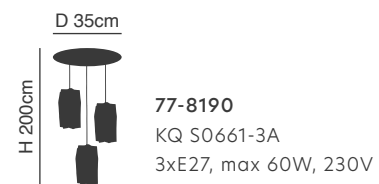

Tangram

Black Metal Pendant

Includes hanging set: