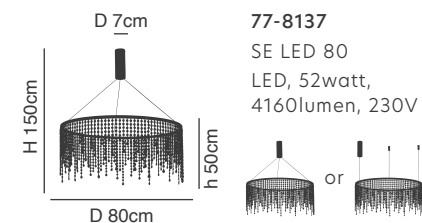

Crescendo

Black Satin pendant
Aluminium & Crystal

Includes hanging set: