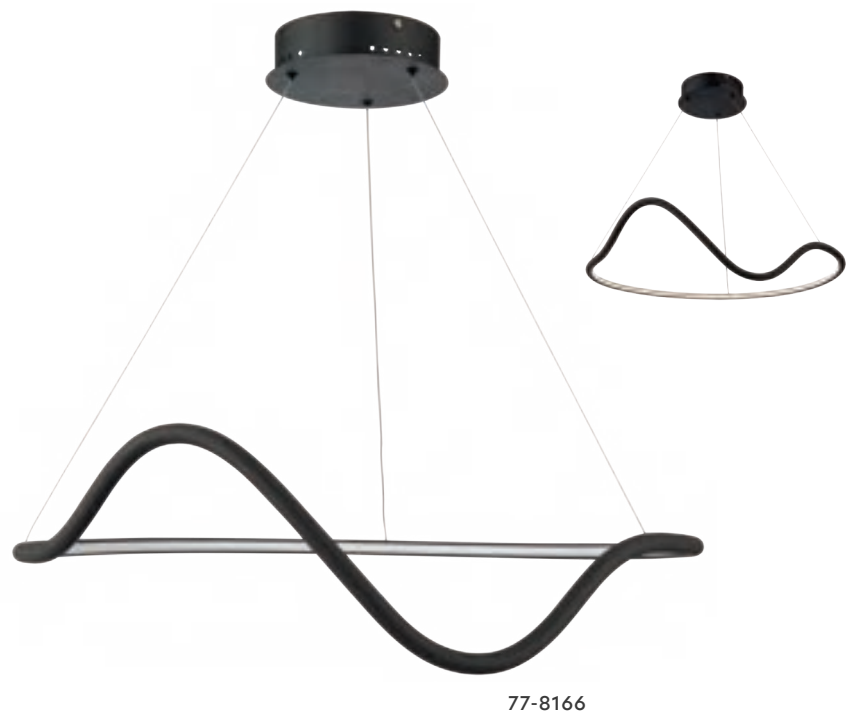

77-8166

Krishna

Black Satin
Aluminium & Acrylic

Underneath View: ○