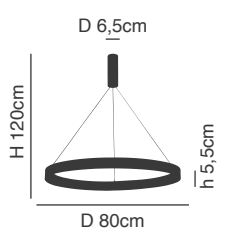

**Amaya**

White Satin Pendant  
Aluminium & Acrylic

Includes hanging set:

77-8142  
SE LED SMART 80  
LED, 56watt,  
4480lumen, 230V

D 6,5cm  
H 120cm  
D 60cm  
h 5,5cm

77-8141  
SE LED SMART 60  
LED, 44watt,  
3520lumen, 230V