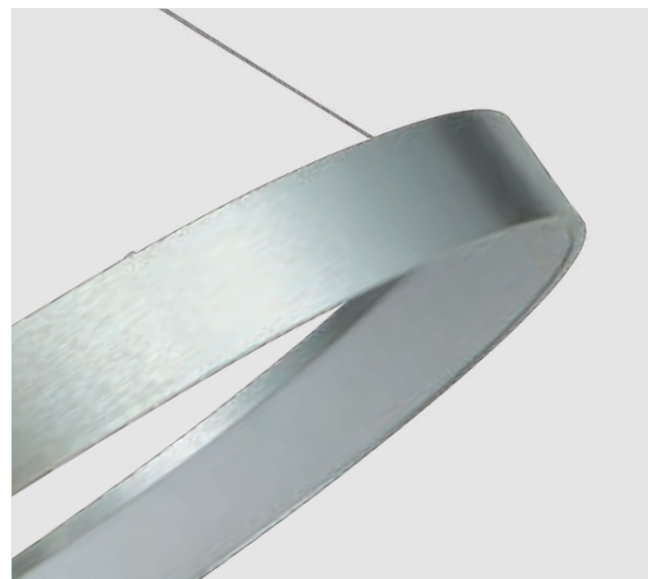

77-8145

Amaya

Nickel Matt Pendant
Aluminium & Acrylic

Includes hanging set: