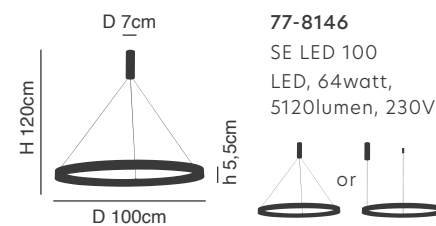

**77-8156**  
SE LED **SMART** 80  
LED, 64watt,  
5120lumen, 230V

77-8144

77-8145

77-8146

**Amaya**

Nickel Matt Pendant  
Aluminium & Acrylic

Includes hanging set:

**77-8145**  
SE LED 80  
LED, 56watt,  
4480lumen, 230V