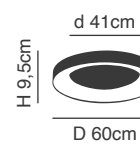

Amaya

Brushed Gold Matt Ceiling
Aluminium & Acrylic