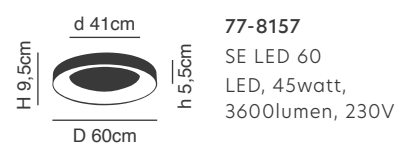

Amaya

Nickel Matt Pendant
Aluminium & Acrylic

77-8157
SE LED 60
LED, 45watt,
3600lumen, 230V