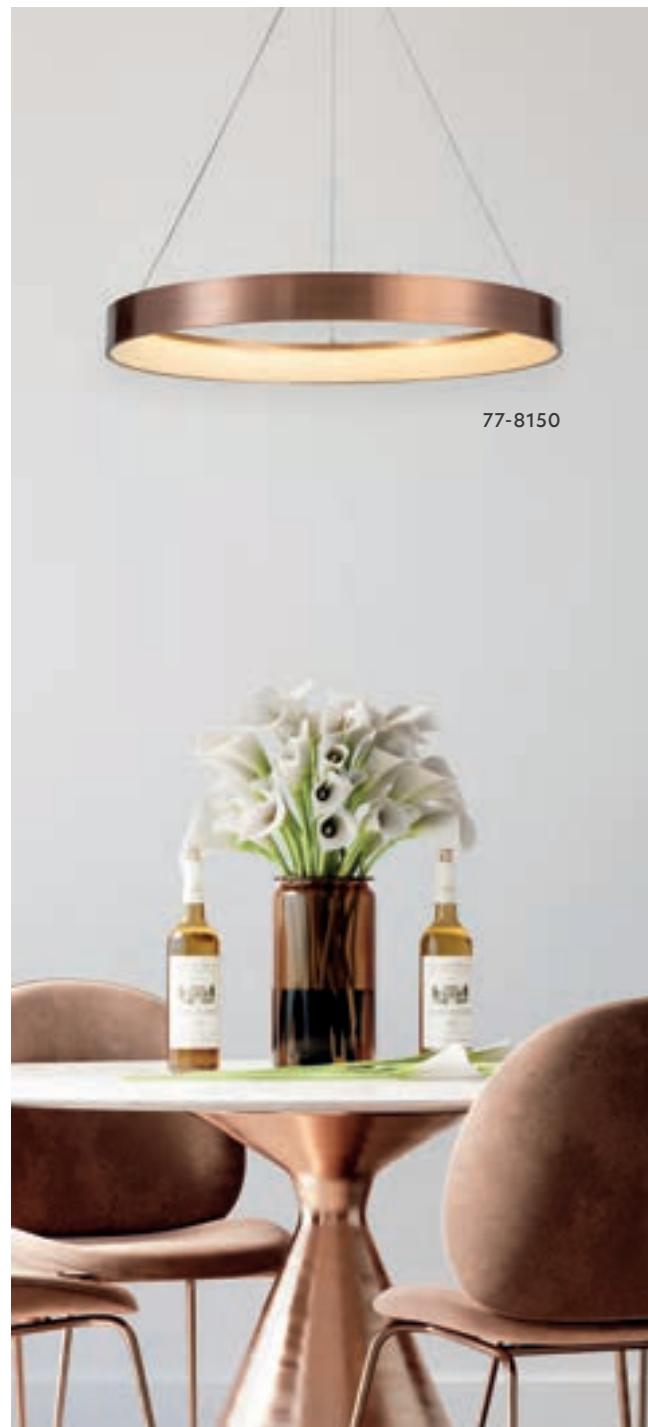

**77-8149**  
SE LED 100  
LED, 64watt,  
5120lumen, 230V

**77-8147**  
SE LED 60  
LED, 45watt,  
3600lumen, 230V

77-8159

77-8159

77-8160

**Amaya**

Brushed Gold Matt Ceiling  
Aluminium & Acrylic

**77-8159**  
SE LED 60  
LED, 45watt,  
3600lumen, 230V

**77-8160**  
SE LED 80  
LED, 64watt,  
5120lumen, 230V

77-8150

77-8151

77-8152

**Amaya**

Copper Pendant  
Aluminium & Acrylic

Includes hanging set:

**77-8151**  
SE LED 80  
LED, 56watt,  
4480lumen, 230V