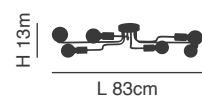

Miles
Metal Black Ceiling
Brass Gold

77-8098
KQ 2633/6
6xE27, max 60W, 230V