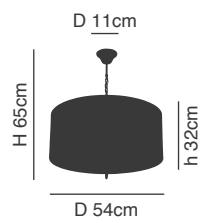

77-8192
KQ 9015-1W
E14, max 60W, 230V

77-8193
KQ 9015-3A
3xE14, max 60W, 230V