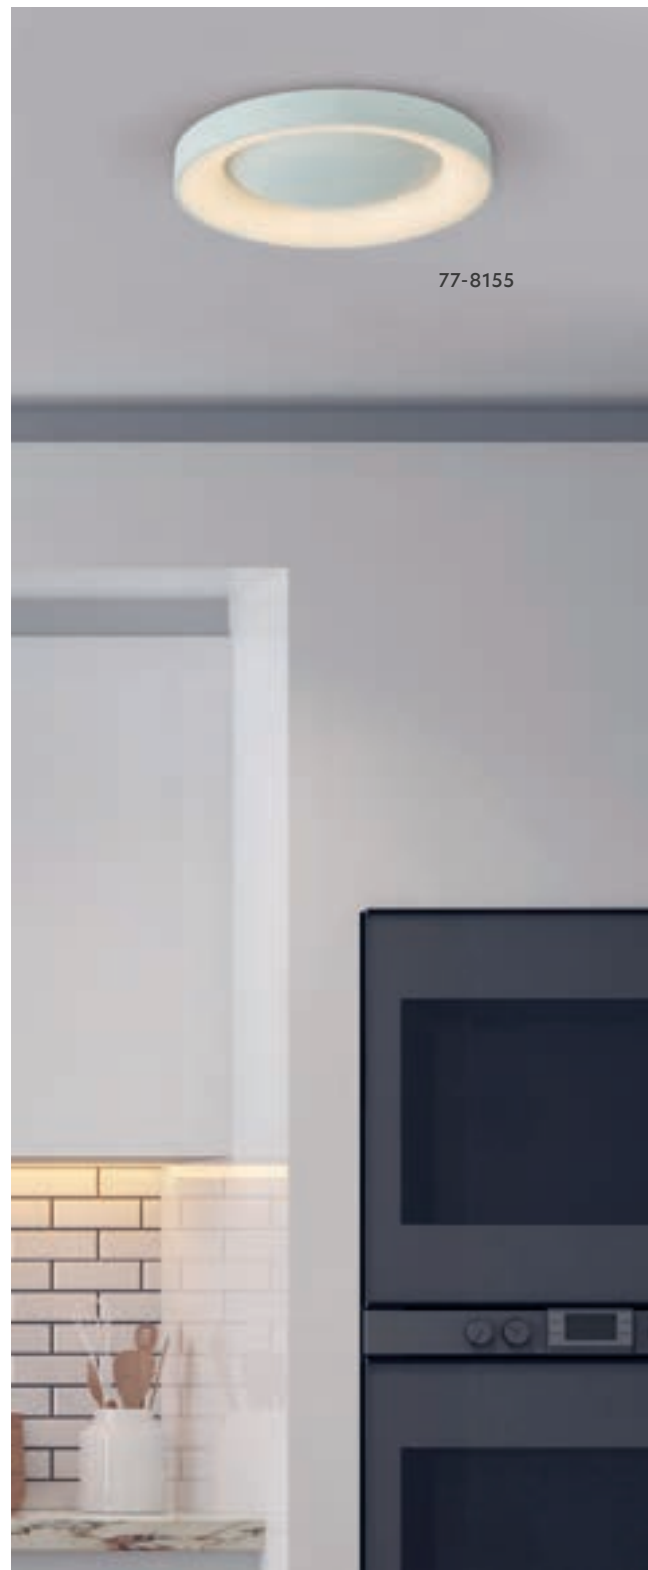

**Amaya**

White Satin Pendant  
Aluminium & Acrylic

Includes hanging set:

77-8142  
SE LED SMART 80  
LED, 56watt,  
4480lumen, 230V

D 6,5cm  
H 120cm  
D 60cm  
h 5,5cm

77-8141  
SE LED SMART 60  
LED, 44watt,  
3520lumen, 230V

D 6,5cm  
H 120cm  
D 100cm  
h 5,5cm

77-8143  
SE LED SMART 100  
LED, 64watt,  
5120lumen, 230V

77-8155

77-8155

77-8156

**Easy connect**  
via app  
remote control  
voice control

Available on the **App Store**