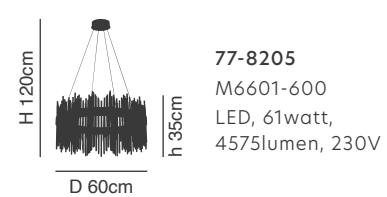

Pulse

Brushed Gold Bronze Pendant
Metal & Transparent Glass