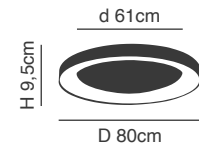

77-8156
SE LED **SMART** 80
LED, 64watt,
5120lumen, 230V