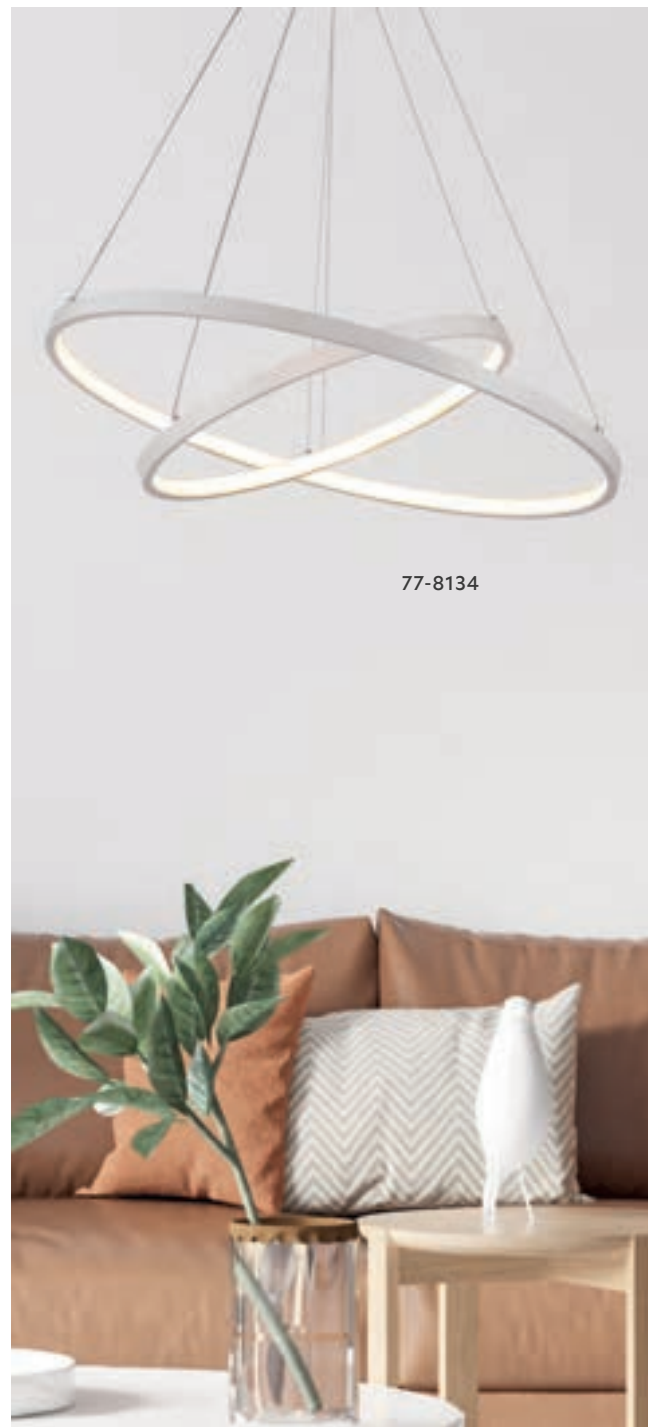

77-8132

**Morelli**

Brushed Coffee Pendant  
Aluminium & Acrylic

77-8131  
SE LED 80-60-40  
LED, 131watt,  
10480lumen, 230V

77-8132  
SE LED 60-40  
LED, 75watt,  
6000lumen, 230V

77-8134

77-8133

77-8134