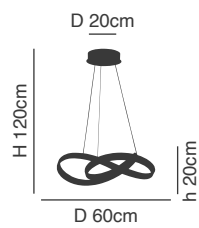

77-8120

77-8121

**Milea**

Brushed Gold Matt Pendant  
 Aluminium & Acrylic

**77-8121**  
 SE LED SMART 60  
 LED, 110watt,  
 8800lumen, 230V

**77-8120**  
 SE LED 120  
 LED, 110watt,  
 8320lumen, 230V

77-8123