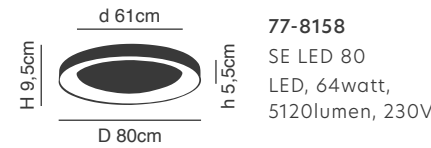

77-8157
SE LED 60
LED, 45watt,
3600lumen, 230V

77-8158
SE LED 80
LED, 64watt,
5120lumen, 230V