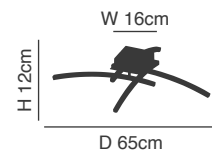

77-8172
SE LED 65-4
LED, 42watt,
3360lumen, 230V