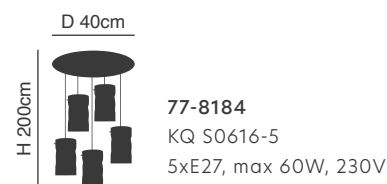

Twist

Smokey Pendant Glass

Includes hanging set: