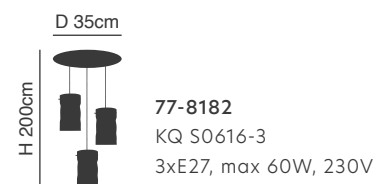

Twist

Smokey Pendant Glass

Includes hanging set: