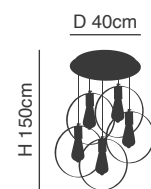

Hoop
Pendant Black & Brushed Brass