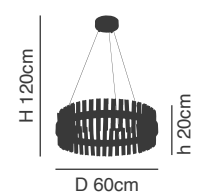

77-8212
M6612-600
LED, 67watt,
5025lumen, 230V