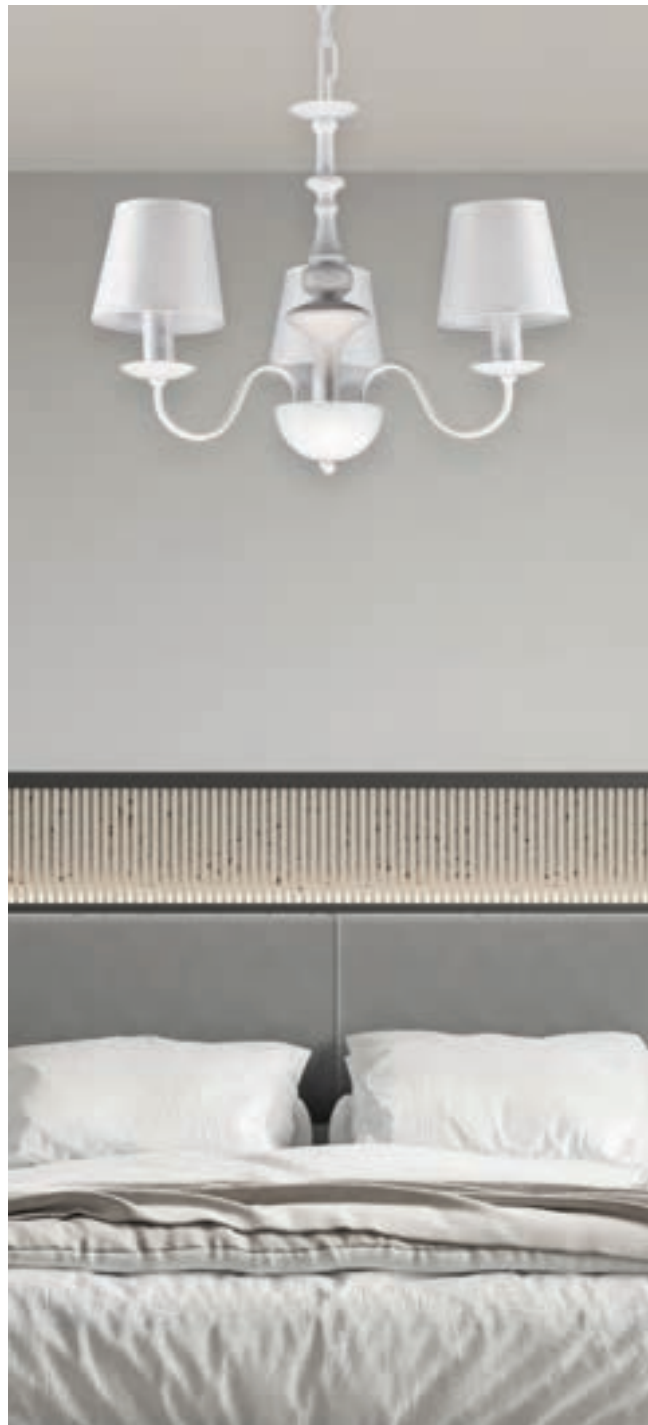

77-8086

Belo

Metal White Pendant
White Fabric Shade