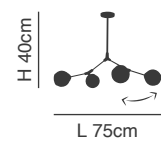

77-8105
KQ 51454/4
4xE27, max 60W,
230V