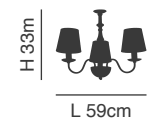

77-8086
KQ 2576/6
6xE14, max 60W, 230V

77-8085
KQ 2576/3
3xE14, max 60W, 230V