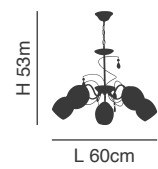

Ferrow

Metal Chrome Pendant,
White Opal Glass, Crystal Details

77-8084
KQ 2221/5
5xE27, max 60W, 230V