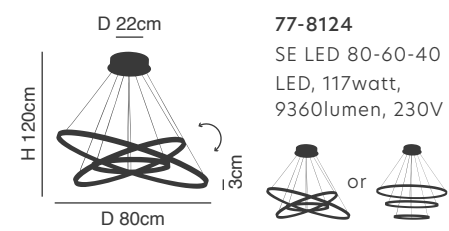

Olympic

Brushed Gold Matt Pendant
Aluminium & Acrylic