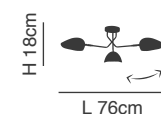

77-8103
KQ 2759/5
5xE14, max 60W, 230V

77-8102
KQ 2759/3
3xE14, max 60W, 230V