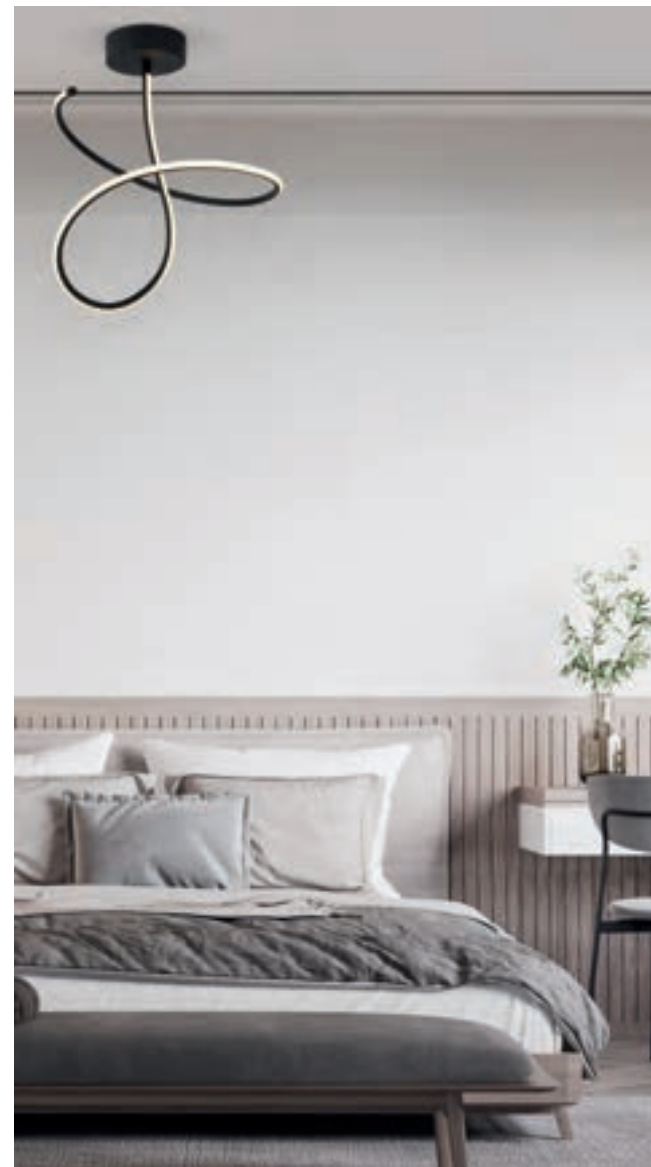

77-8164

77-8165

77-8166

77-8167

77-8168

**Krishna**

Black Satin  
Aluminium & Acrylic

**77-8167**  
SE LED 50  
LED, 39watt,  
3120lumen, 230V