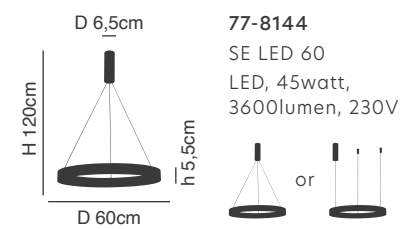

77-8146
SE LED 100
LED, 64watt,
5120lumen, 230V

77-8144
SE LED 60
LED, 45watt,
3600lumen, 230V