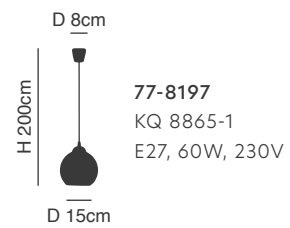

77-8198

**Swirl**

Black Pendant with  
White Glasses

Includes hanging set:

77-8197  
KQ 8865-1  
E27, 60W, 230V

77-8199  
KQ 8865-3A  
3xE27, max 60W, 230V

77-8198  
KQ 8865-3  
3xE27, max 60W, 230V

77-8200