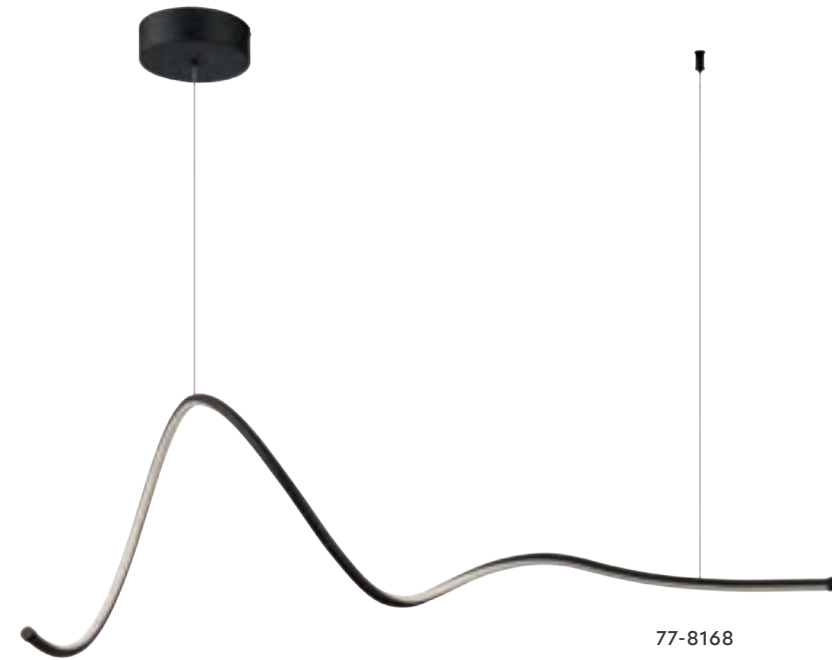

77-8120

77-8121

**Milea**

Brushed Gold Matt Pendant  
 Aluminium & Acrylic

**77-8121**  
 SE LED SMART 60  
 LED, 110watt,  
 8800lumen, 230V

**77-8120**  
 SE LED 120  
 LED, 110watt,  
 8320lumen, 230V

77-8123

**77-8162**  
SE LED 80  
LED, 64watt,  
5120lumen, 230V

77-8163

**Amarylis**  
Chrome Pendant  
Aluminium & Crystal

Includes hanging set:

**77-8164**  
SE LED 80  
LED, 56watt,  
4480lumen, 230V

**77-8165**  
SE LED 100  
LED, 64watt,  
5120lumen, 230V

77-8164

77-8165

77-8166

77-8167

77-8168

**Krishna**

Black Satin  
Aluminium & Acrylic

**77-8167**  
SE LED 50  
LED, 39watt,  
3120lumen, 230V

**77-8166**  
SE LED 70  
LED, 49watt,  
3920lumen, 230V

Underneath View: ○

**77-8168**  
SE LED 120  
LED, 42watt,  
3360lumen, 230V

77-8170

77-8169

77-8170

**Recta**

Chrome Pendant/Ceiling  
Aluminium & Acrylic