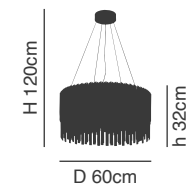

77-8207
M6602-600
8xE14, max 40W,
230V