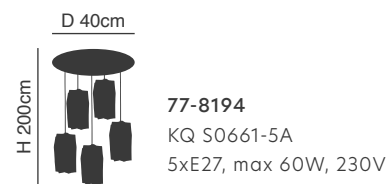

Tangram

Black Metal Pendant

Includes hanging set: