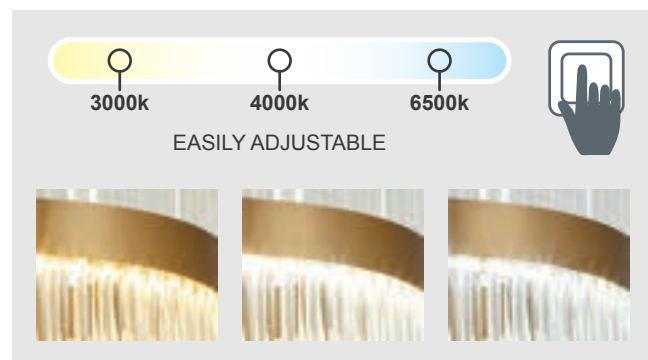

**Smog**

Pendant Smoked Glasses

Includes hanging set:

77-8200  
KQ 8877-1  
E27, max 60W, 230V

77-8202  
KQ 8877-3A  
3xE27, max 60W, 230V

77-8201  
KQ 8877-3  
3xE27, max 60W, 230V

77-8205

77-8206