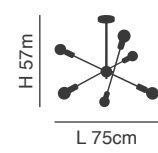

77-8094
KQ 2629/8
8xE27, max 60W, 230V

77-8093
KQ 2629/6
6xE27, max 60W, 230V