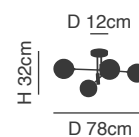

Cross

Black and Gold Ceiling

D 12cm
77-8179
KQ S0982-4
4xE27, max 60W, 230V