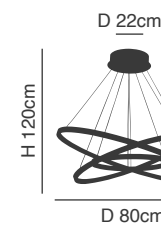

Morelli

Brushed Coffee Pendant
Aluminium & Acrylic