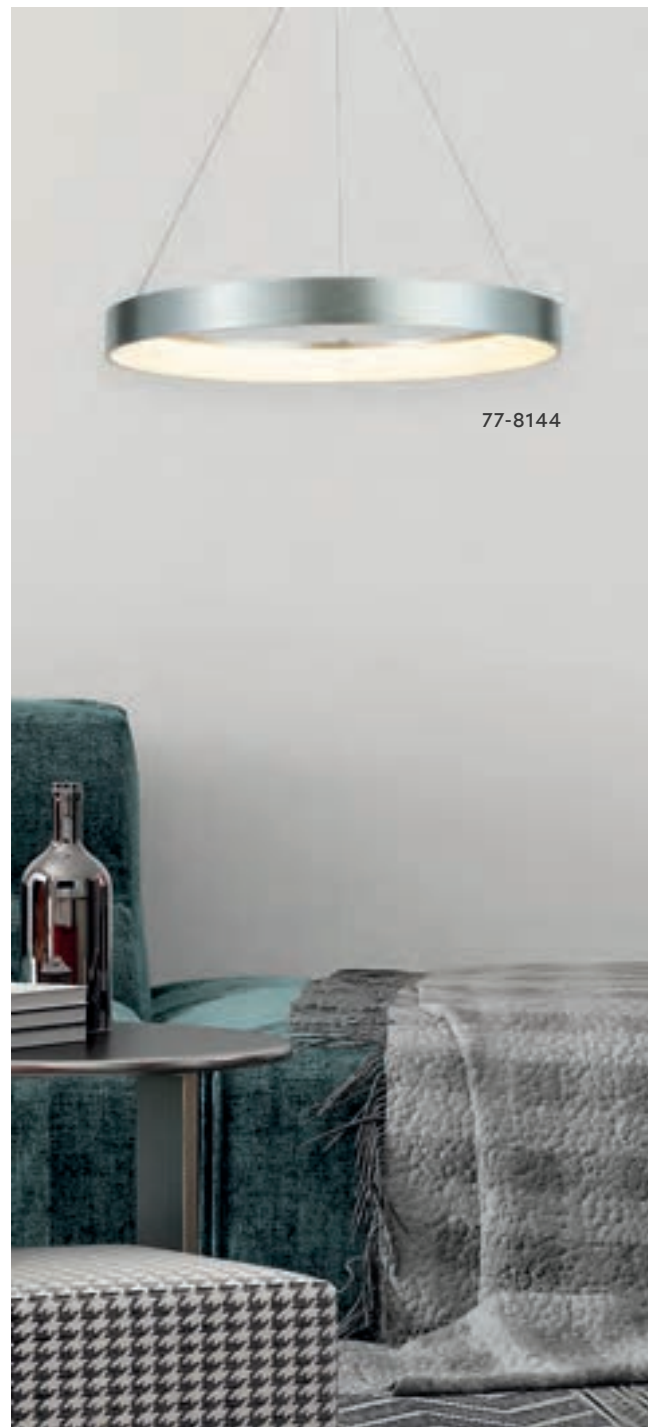

Works with **Amazon Alexa**

ANDROID APP ON **Google Play**

Works with **Google Assistant**

**Amaya**

White Satin Ceiling  
Aluminium & Acrylic

**77-8155**  
SE LED **SMART** 60  
LED, 44watt,  
3520lumen, 230V

**77-8156**  
SE LED **SMART** 80  
LED, 64watt,  
5120lumen, 230V

77-8144

77-8145

77-8146

**Amaya**

Nickel Matt Pendant  
Aluminium & Acrylic

Includes hanging set:

**77-8145**  
SE LED 80  
LED, 56watt,  
4480lumen, 230V