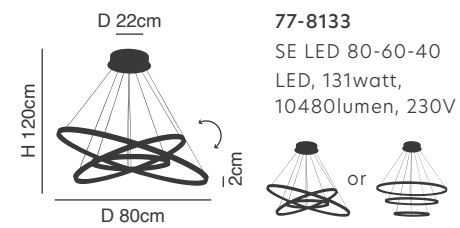

Morelli

White Matt Pendant
Aluminium & Acrylic