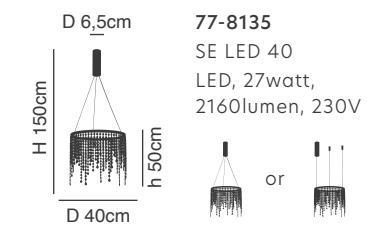

Crescendo

Black Satin pendant
Aluminium & Crystal

Includes hanging set: