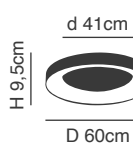

Amaya

White Satin Ceiling
Aluminium & Acrylic

77-8155
SE LED **SMART** 60
LED, 44watt,
3520lumen, 230V