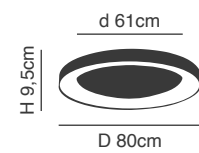

77-8159
SE LED 60
LED, 45watt,
3600lumen, 230V

77-8160
SE LED 80
LED, 64watt,
5120lumen, 230V