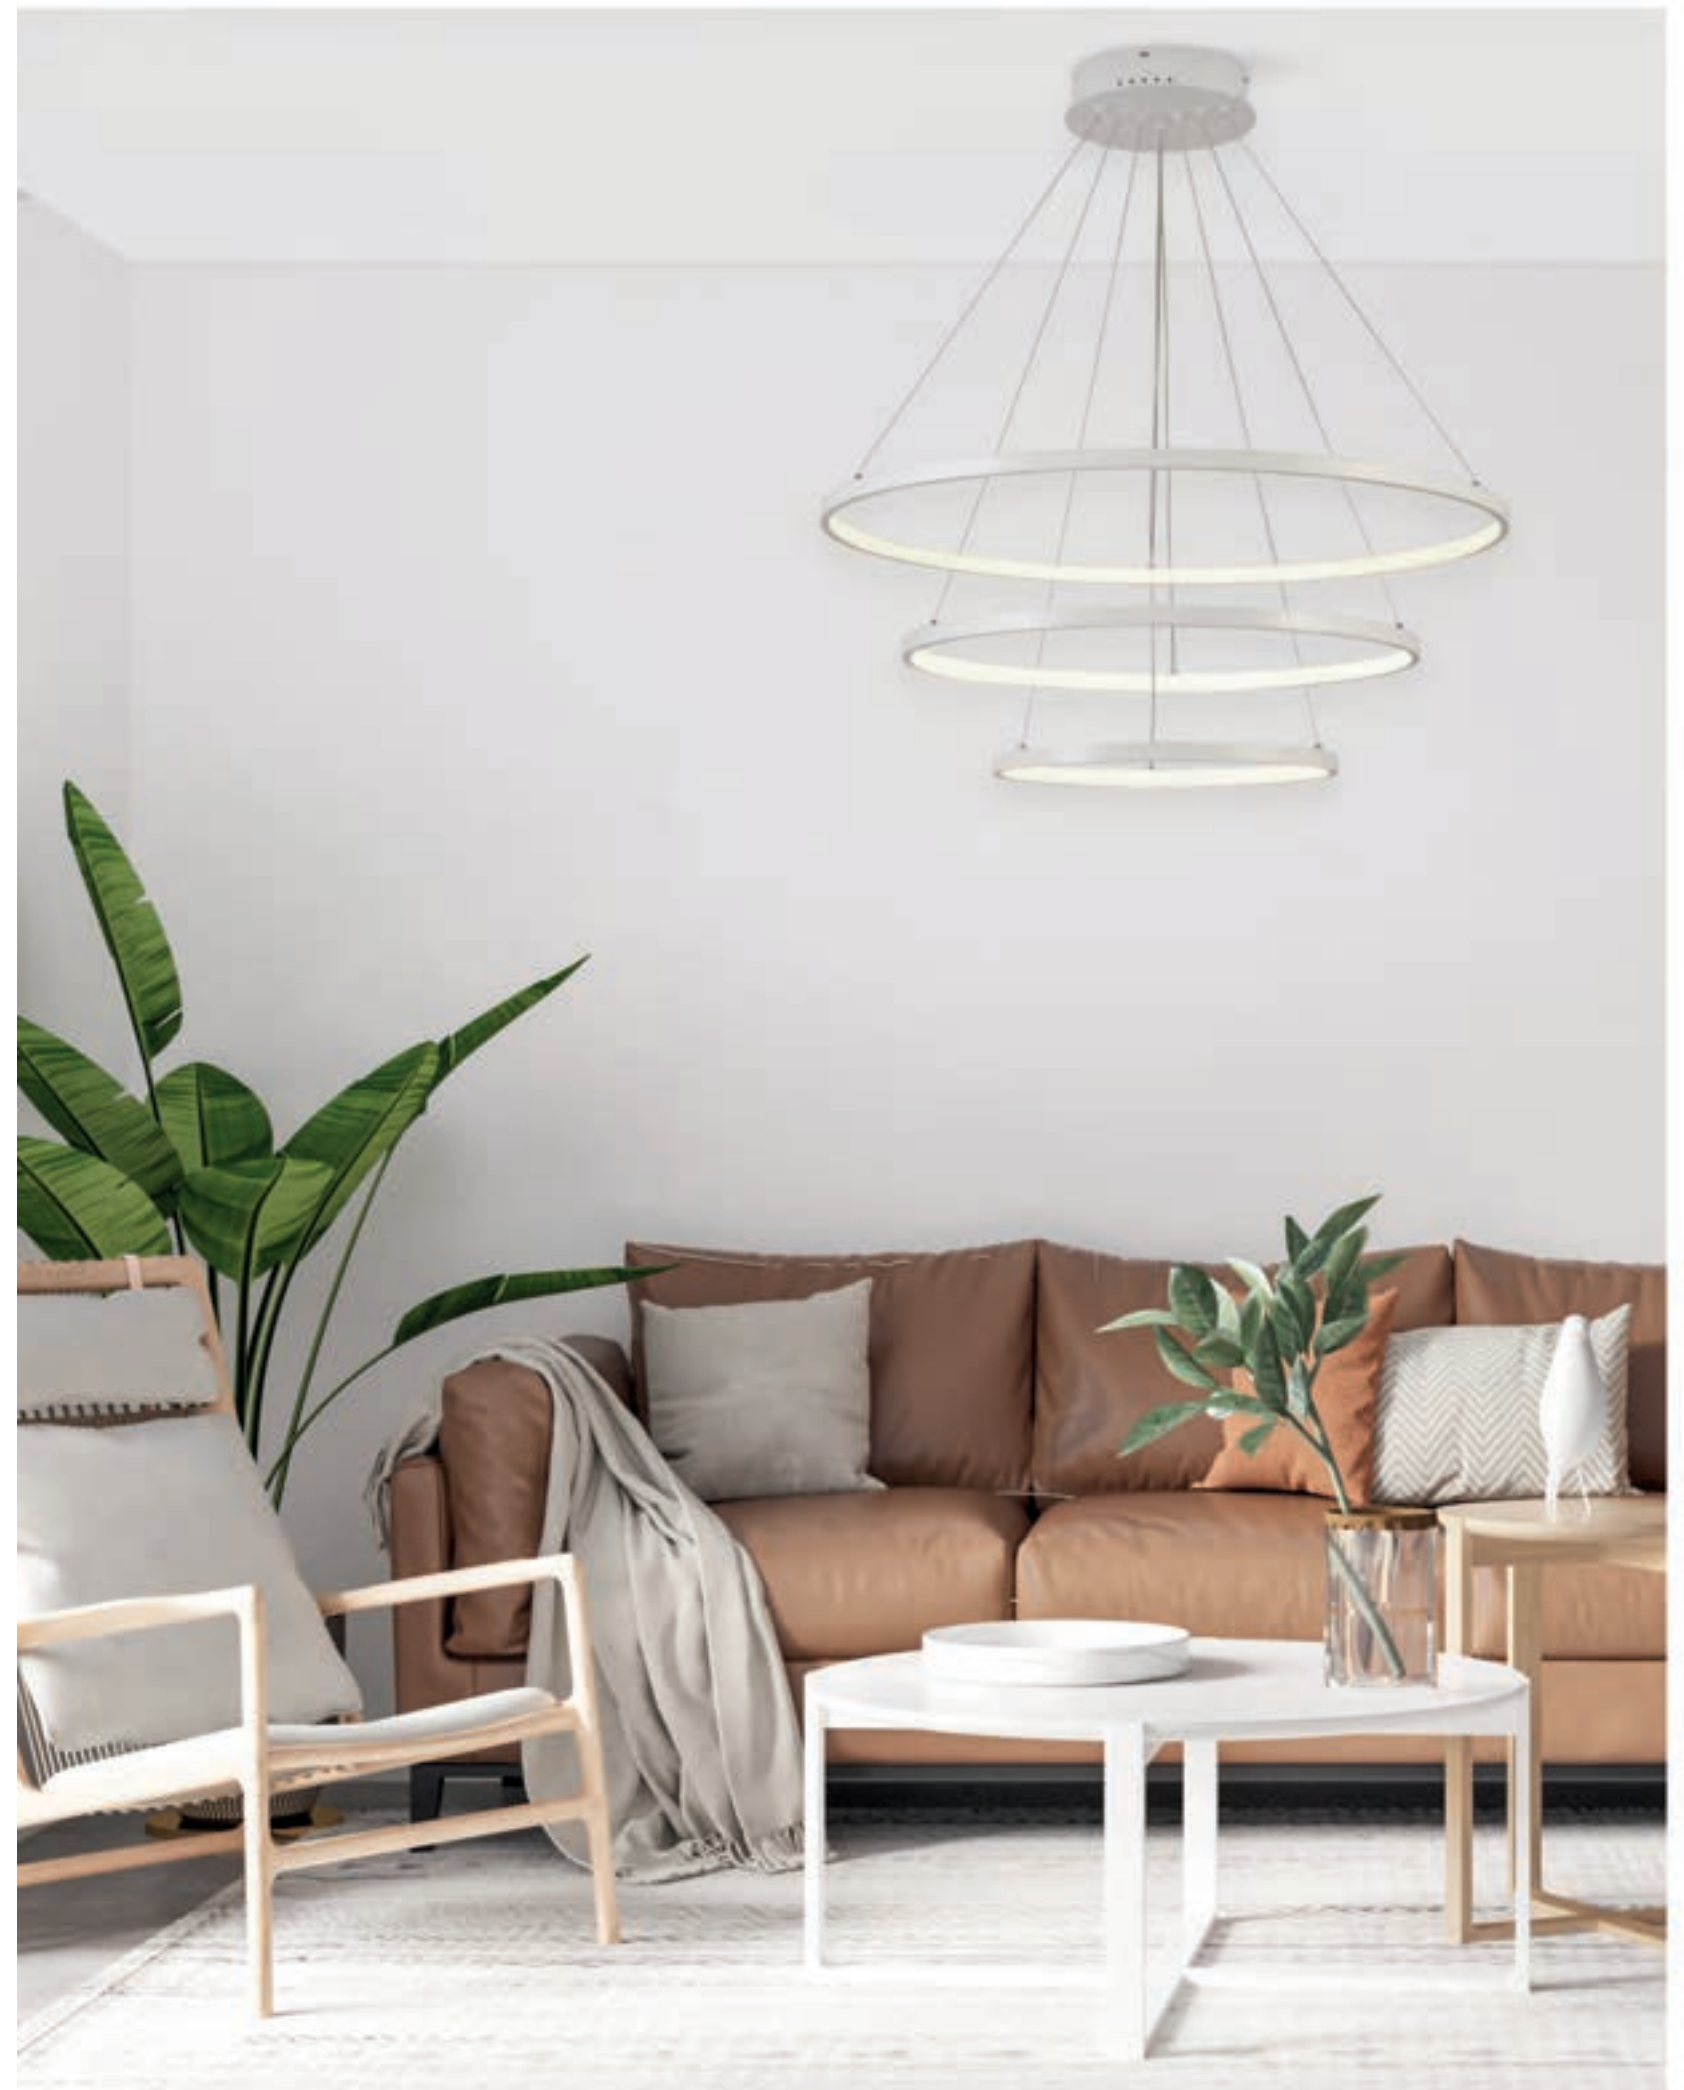

Morelli

White Matt Pendant
Aluminium & Acrylic