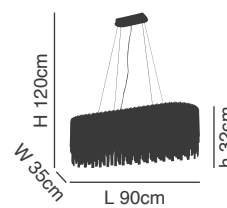

Tempo

Titanium Gold Pendant
Metal & Transparent Glass

77-8207
M6602-600
8xE14, max 40W,
230V

77-8208
M6602-900R
10xE14, max 40W,
230V