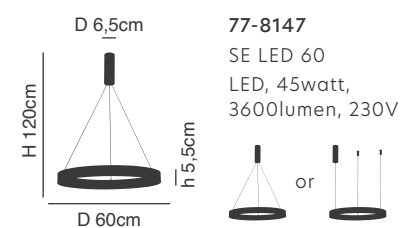

77-8147
SE LED 60
LED, 45watt,
3600lumen, 230V