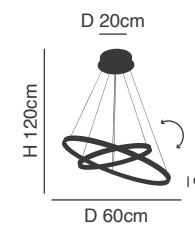

77-8131
SE LED 80-60-40
LED, 131watt,
10480lumen, 230V