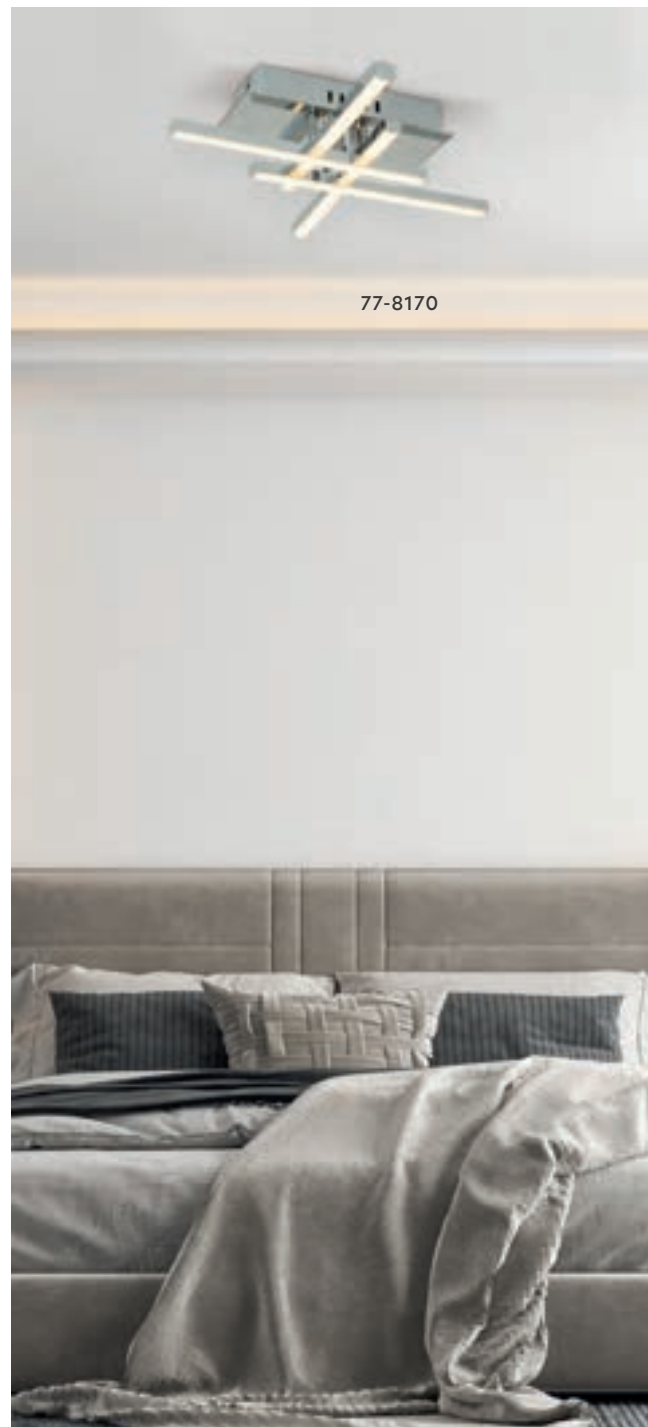

**77-8166**  
SE LED 70  
LED, 49watt,  
3920lumen, 230V

Underneath View: ○

**77-8168**  
SE LED 120  
LED, 42watt,  
3360lumen, 230V

77-8170

77-8169

77-8170

**Recta**

Chrome Pendant/Ceiling  
Aluminium & Acrylic