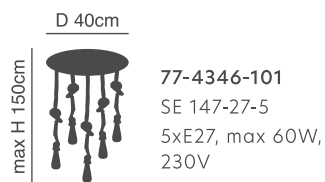

Maya

Natural Rope Pendant