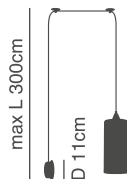

77-8999-43
SE21-BL-4BL1W-GL3
1xE27, max 60W,
230V