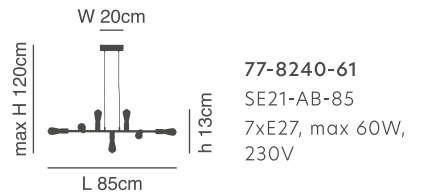

77-8240-61
SE21-AB-85
7xE27, max 60W,
230V