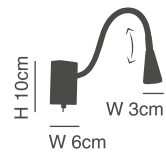

max L 44cm

77-3589-21
SE 124 -1AB
LED,3watt, 230V

max L 44cm