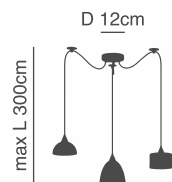

77-8959-86
SE21-BL-B10-BL3-MS12
3xE27, max 60W,
230V