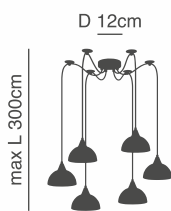

77-9057-162
SE21-BL-B10-BL6-MS3
6xE27, max 60W,
230V