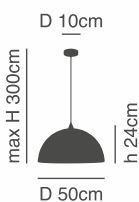

77-8721-75
SE21-BL-B10-MS50
1xE27, max 60W,
230V