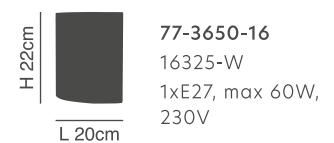

Talin

Embossed White Glass
Chrome Suspension