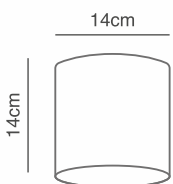

Adept

White, Grey and Brown
Shade Pendant
Black Metal Pendant