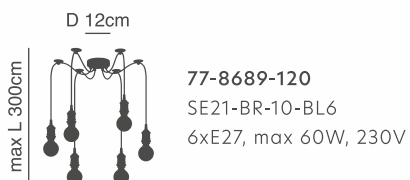

Magnum

Bronze Metal Pendant
with Black Fabric Cable