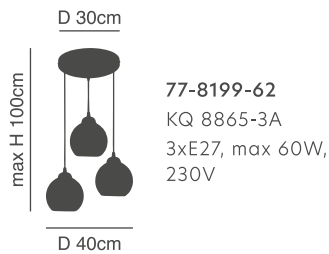

77-8198-62

Swirl

Black Pendant with White Glasses

Includes hanging set: