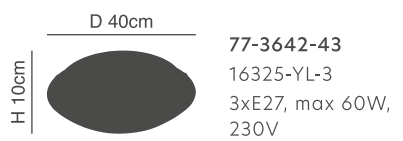

Talin

Embossed White Glass
Chrome Suspension