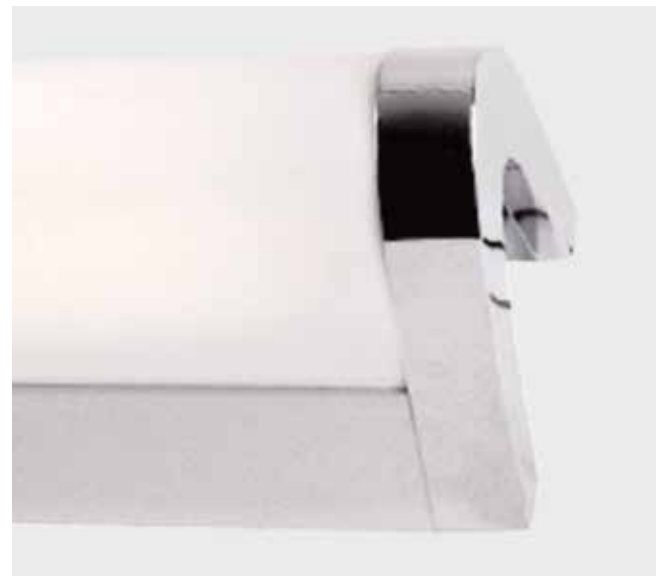

77-3566-36

Alfa

Chrome wall lamp
with acrylic cover

77-3565-27
SE 145-35A
1xLED PCB 8W, 230V

77-3566-36
SE 145-60A
1xLED PCB 12W, 230V

77-3563-24

77-3564-24

Nola