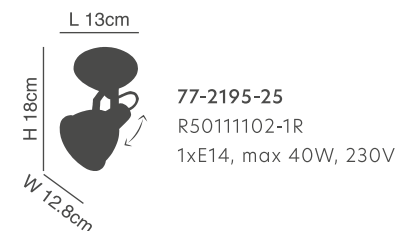

Moreno

Metal Black Wall Lamp

77-2201-35
WL13038A
1xE27, max 60W,
230V

77-2202-24
WL13038
1xE27, max 60W,
230V

Loop

Blueblack Metal Spotlight

77-2195-25
R50111102-1R
1xE14, max 40W, 230V

77-3561-34