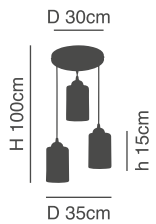

77-8202-90

77-8201-67

Smog
Pendant Smoked Glasses
Metal Black

Includes hanging set:

D 10cm

77-8200-29
KQ 8877-1
E27, max 60W,
230V

77-8202-90
KQ 8877-3A
3xE27, max 60W,
230V

77-8201-67
KQ 8877-3
3xE27, max 60W,
230V