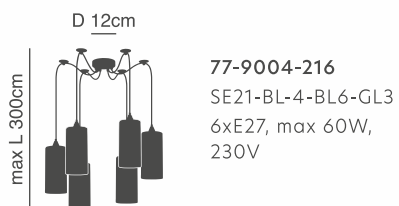

Adept Tube

Black Matt Pendant White Glass