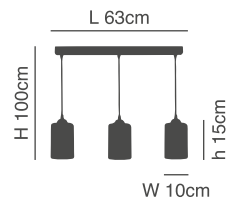

77-8201-67
KQ 8877-3
3xE27, max 60W,
230V