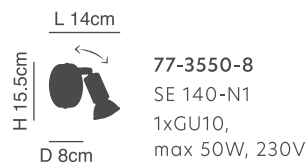

Saba

Metal Nickel Mat Spot