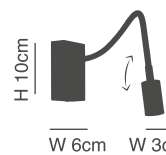

77-3522-21

Cable - Elina

Black, White and Nickel Mat Reading Lights
Adjustable Arm & Switcher

max L 44cm

77-3589-21
SE 124 -1AB
LED,3watt, 230V

max L 44cm

77-3590-21
SE 124 -1AW
LED,3watt, 230V

max L 37cm