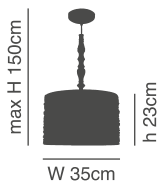

Acrylic Fan

Acrylic orange pendant.
Metal chrome suspension.

77-1795-56
MD6135BL-AB
1xE27, max 60W, 230V