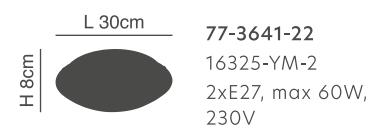

Talin

Embossed White Glass
Chrome Suspension