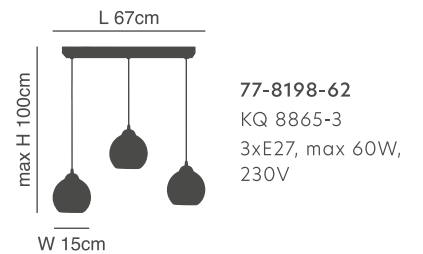

77-8198-62

Swirl

Black Pendant with White Glasses

Includes hanging set: