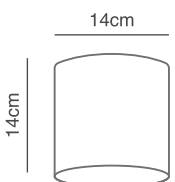

Adept

White, Grey and Brown
Shade Pendant
Black Metal Pendant