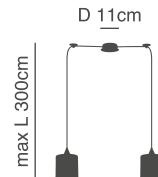

Adept

White, Grey and Brown
Shade Pendant
Black Metal Pendant