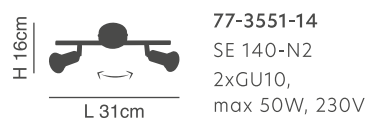

Saba

Metal Nickel Mat Spot