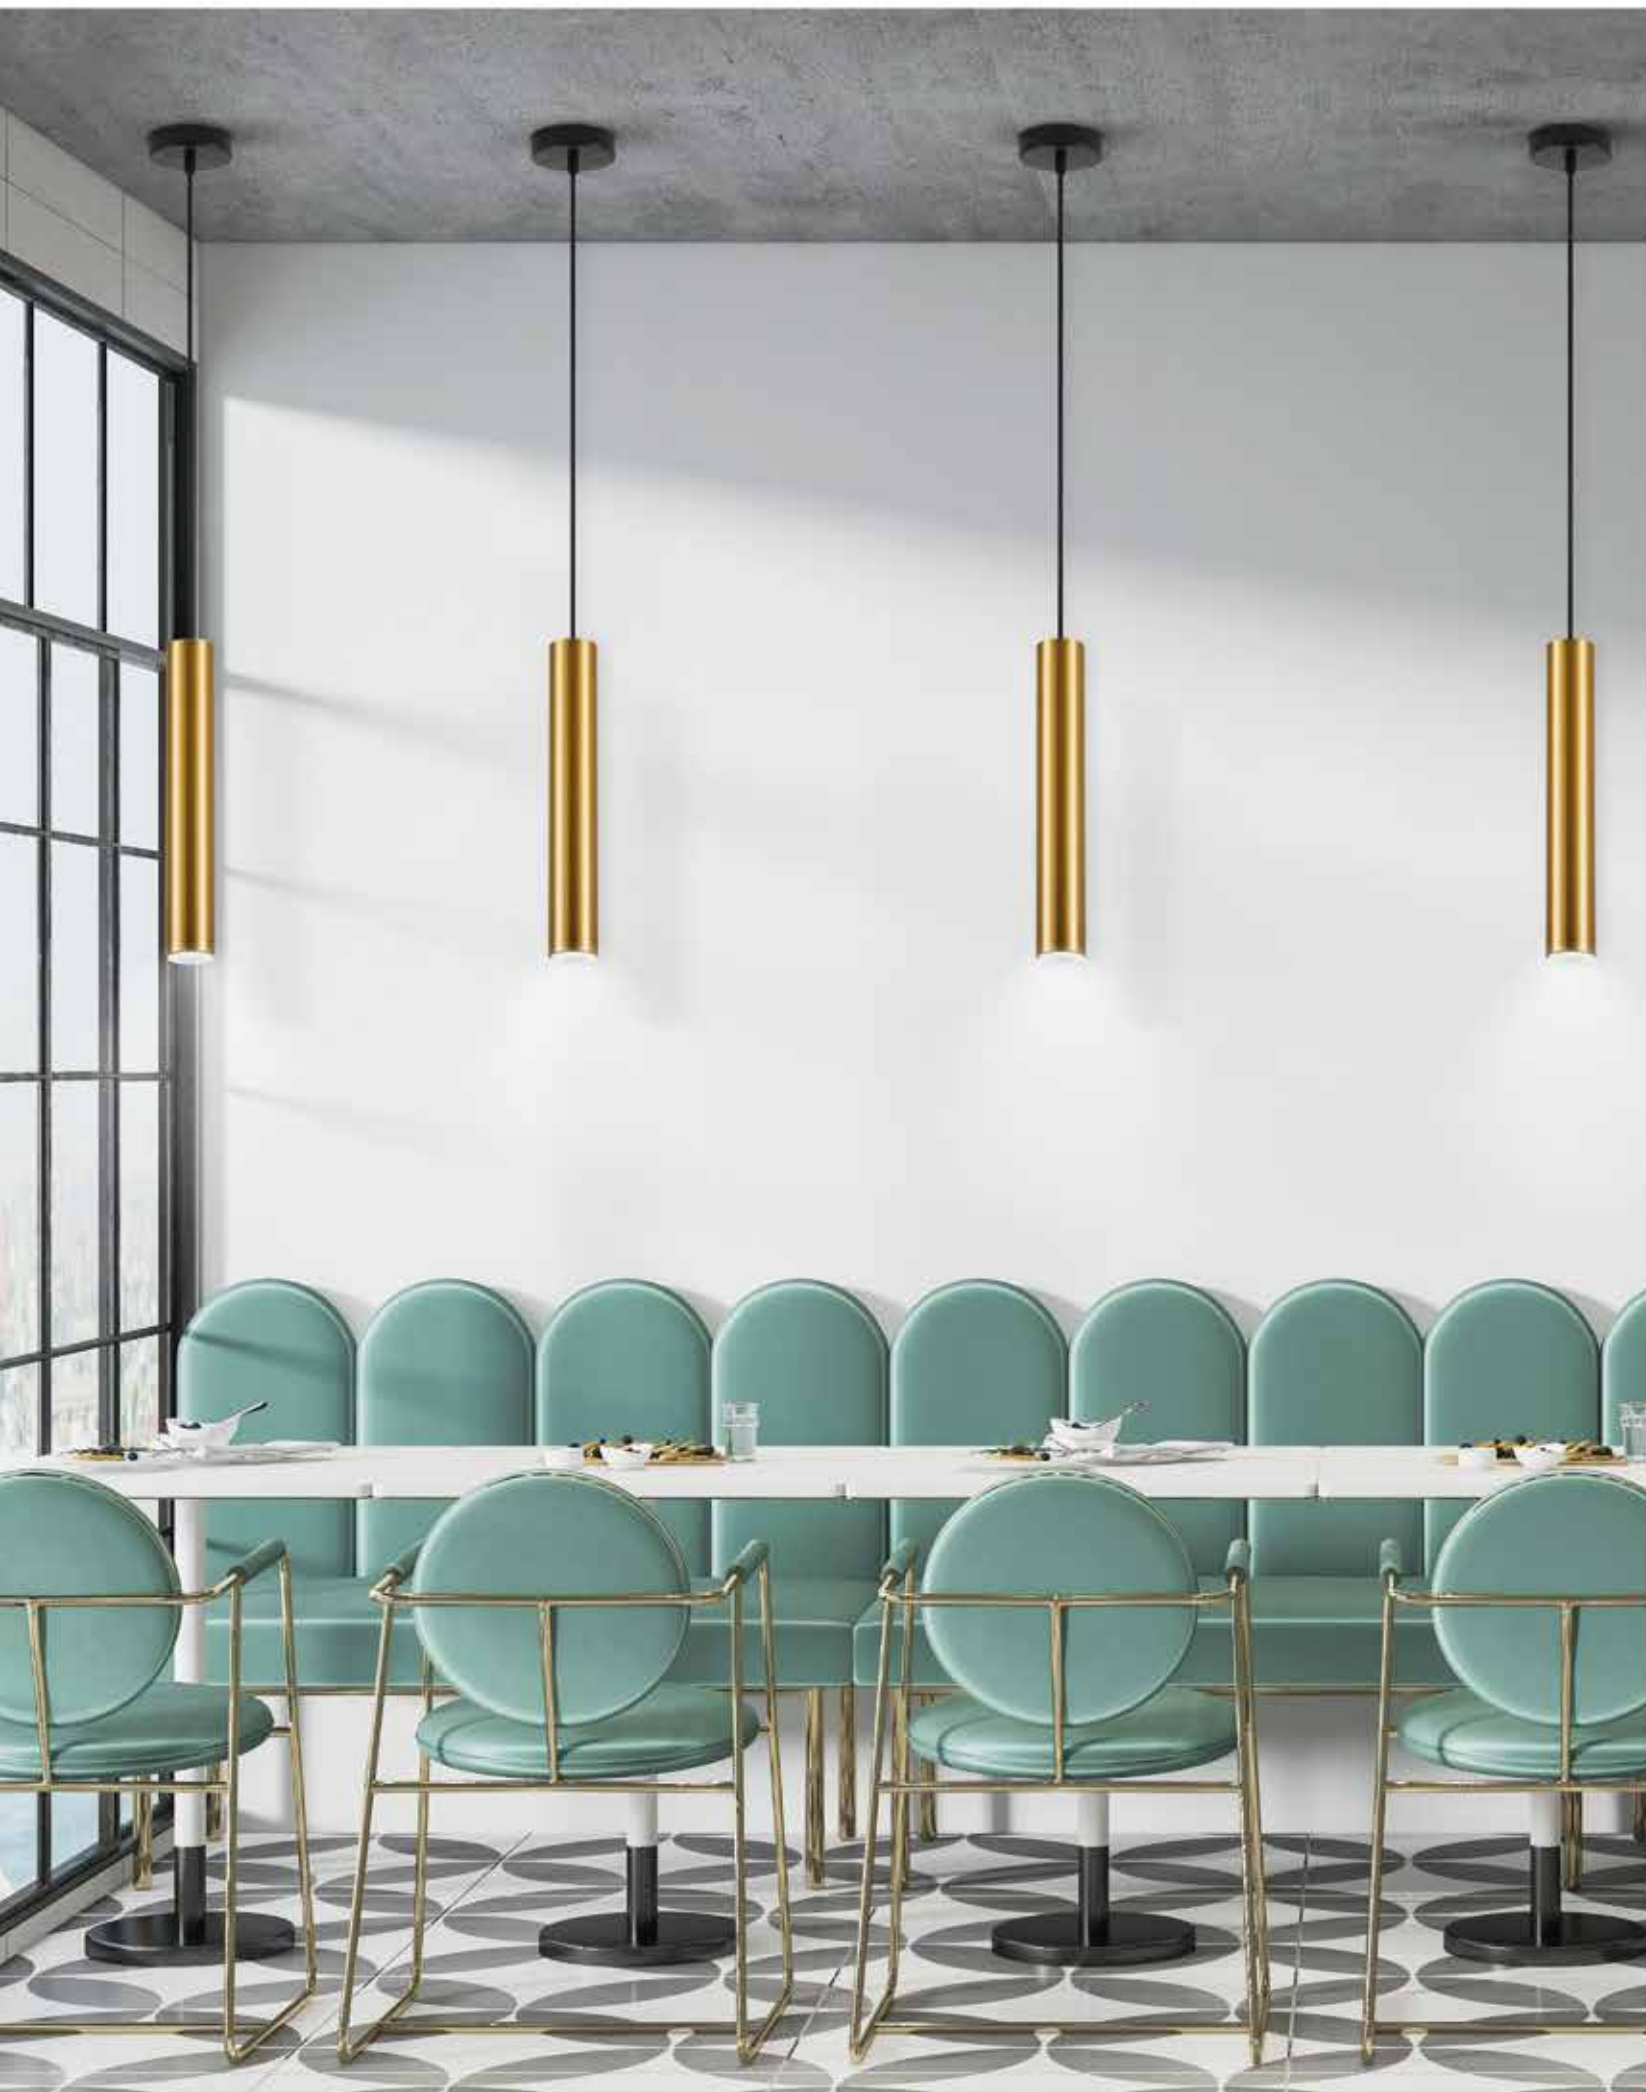

77-8269-30 / GU10

77-8270-42 / GU10

Adept Tube

Nickel Matt, Black
and Gold Matt Pendant

Includes E27
to GU10 adapter:

| | | |
|-------------|------------------------------|--|
| D 10cm | 77-8268-40 | |
| | 77-8269-30 | |
| | 77-8270-42 | |
| max H 300cm | 1xE27/GU10, max 60W, 230V | |
| D 5,5cm | | |