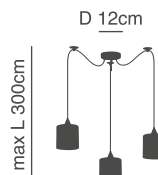

Adept

White, Grey and Brown
Shade Pendant
Black Metal Pendant