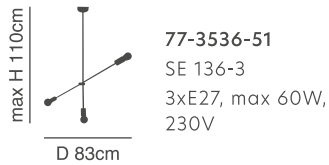

77-3536-51
SE 136-3
3xE27, max 60W,
230V