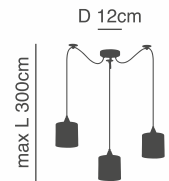

77-8964-69
SE21-BL-B10-BL3-SH12
3xE27, max 60W,
230V