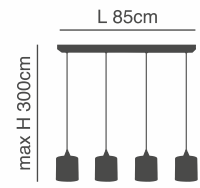

77-8962-95
SE21-BL-B10-4BL-SH123
4xE27, max 60W,
230V