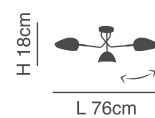

Industrial

77-8103-100

77-8102-63

Elia
Metal Black Ceiling
Antique Bronze

77-8103-100
KQ 2759/5
5xE14, max 60W,
230V

77-8102-63
KQ 2759/3
3xE14, max 60W,
230V

77-3535-65

77-3536-51