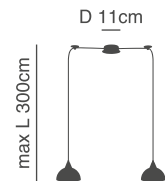

77-9051-34
SE21-BL-B10-BL1W-MS3
1xE27, max 60W,
230V

77-9052-59
SE21-BL-B10-BL2-MS3
2xE27, max 60W,
230V