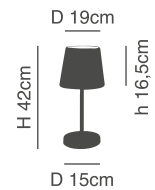

77-2121-28 ●
77-2122-28 ●
LMP-411/001
1xE27, max 40W,
230V