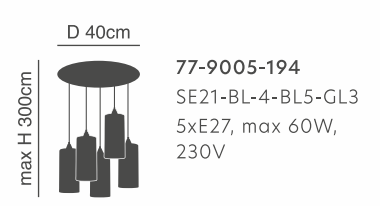

Adept Tube

Black Matt Pendant White Glass