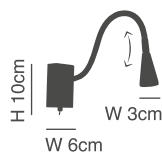

77-3522-21

Cable - Elina

Black, White and Nickel Mat Reading Lights
Adjustable Arm & Switcher

max L 44cm

77-3589-21
SE 124 -1AB
LED,3watt, 230V

max L 44cm

77-3590-21
SE 124 -1AW
LED,3watt, 230V

max L 37cm