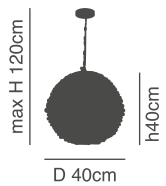

Brown Rope Pendant
Black Metal Grid

77-3601-66

77-3603-40

Ball Talk - Mors

Luminaire with black metal and brown rope.

77-3601-66
P001
1xE27, max 60W,
230V

77-3603-40
P003
1xE27, max 60W,
230V

77-3604-44