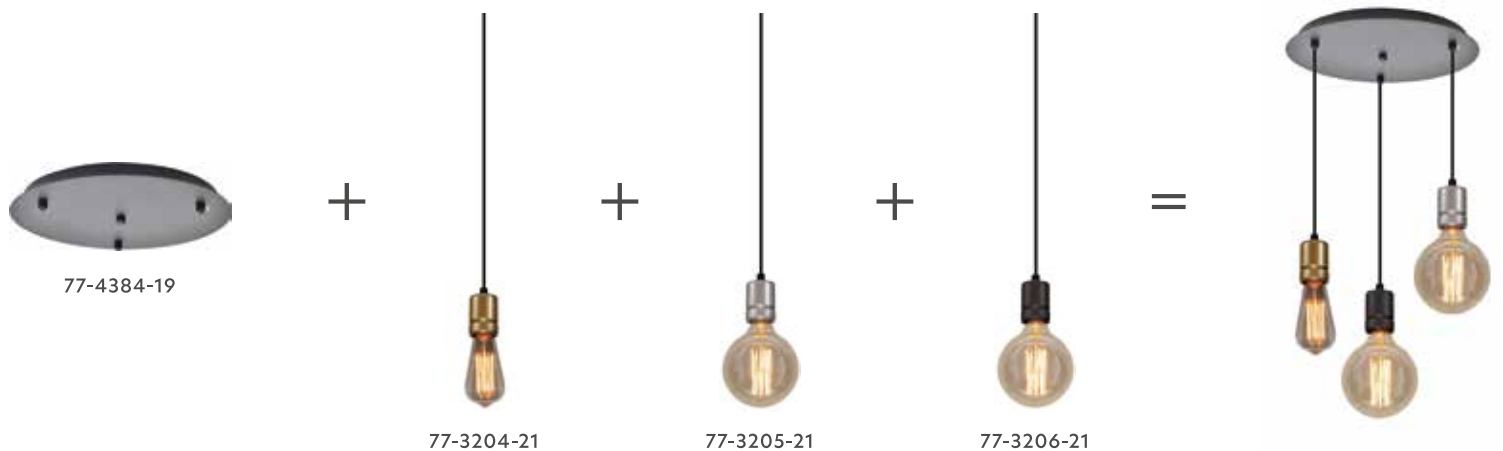

85cm

77-4385-29 - CH ●

77-4387-15 - BL ●

Lighting Combination Proposal

Create your own set

D 35cm
 max H 150cm

 77-4382-30
 +
 77-3205-21 x 3

D 40cm
 max H 150cm