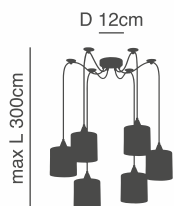

Adept

White, Grey and Brown
Shade Pendant
Black Metal Pendant