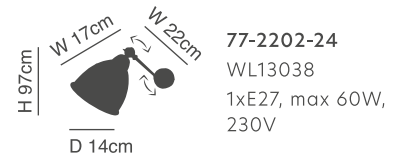

77-2201-35
WL13038A
1xE27, max 60W,
230V

77-2202-24
WL13038
1xE27, max 60W,
230V