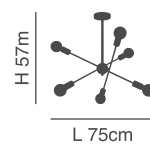

77-8094-56
KQ 2629/8
8xE27, max 60W, 230V

77-8093-49
KQ 2629/6
6xE27, max 60W, 230V