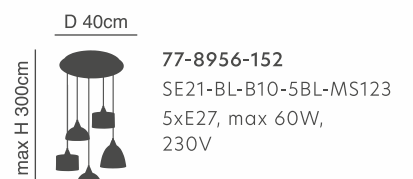

77-8956-152
SE21-BL-B10-5BL-MS123
5xE27, max 60W,
230V