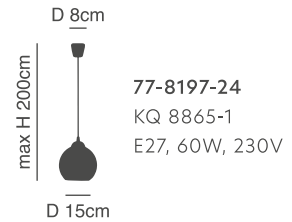

77-8198-62