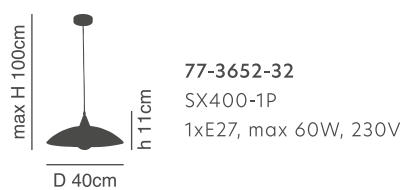

Talin

Embossed White Glass
Chrome Suspension