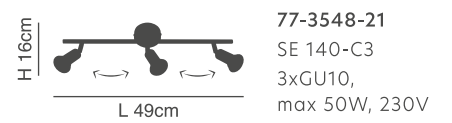

Saba

Metal Bronze Spot

77-3546-9

77-3547-15

77-3548-21

77-3549-33

Saba
Metal Copper Spot

77-3545-37