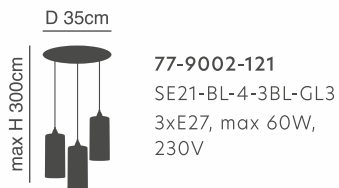

Adept Tube

Black Matt Pendant White Glass