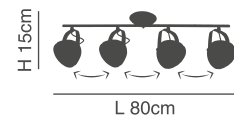

77-2194-135
T12022A-4TU
4xG9, max 40W, 230V