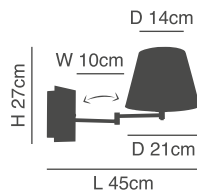

Dennis

Bronze or Nickel Mat Wall Lamp
White Shade With Adjustable Arms

77-3561-34
SE-121-1AB
1xE27, max 40W,
230V

77-3560-34
SE-121-1AN
1xE27, max 40W,
230V