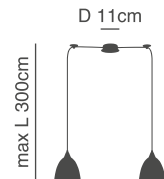

77-9043-35
SE21-BL-B10-BL1W-MS2
1xE27, max 60W,
230V

77-9044-61
SE21-BL-B10-BL2-MS2
2xE27, max 60W,
230V