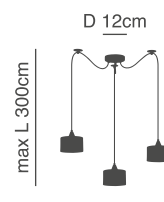

77-9038-87
SE21-BL-B10-BL3-MS1
3xE27, max 60W,
230V