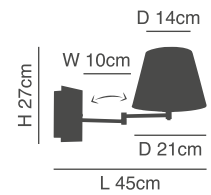

77-3560-34

Dennis

Bronze or Nickel Mat Wall Lamp
White Shade With Adjustable Arms

77-3561-34
SE-121-1AB
1xE27, max 40W,
230V

77-3560-34
SE-121-1AN
1xE27, max 40W,
230V

77-3580-36

77-3567-36

Cruz