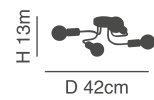

77-8097-36
KQ 2633/4
4xE27, max 60W,
230V