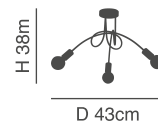

77-8089-41
KQ 2627/3
3xE27, max 60W,
230V