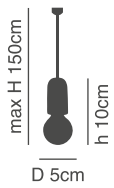

Iris
Cement Pendant

1xE27, max 60W, 230V

- 77-3579-14 | SE 149-WE ●
- 77-3575-14 | SE 149-GY ●
- 77-3576-14 | SE 149-BR ●
- 77-3573-14 | SE 149-BL ●

- 77-3577-14 | SE 149-RE ●
- 77-3578-14 | SE 149-YE ●
- 77-3572-14 | SE 149-BE ●
- 77-3574-14 | SE 149-GN ●

Single Base Included

Ceiling bases

Lighting Combination Proposal

Create your own set