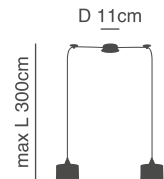

77-9035-35
SE21-BL-B10-BL1W-MS1
1xE27, max 60W,
230V

77-9036-61
SE21-BL-B10-BL2-MS1
2xE27, max 60W,
230V