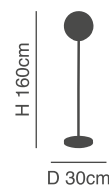

77-4481-59
SE 3000-1 BLACK FL
1xE27, max 60W, 230V