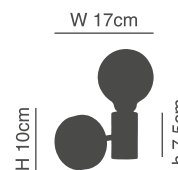

77-8253-22
SE21-BL-16
1xE27, max 60W,
230V

77-8252-26
SE21-GM-16
1xE27, max 60W,
230V