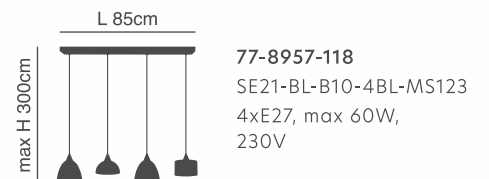

77-8957-118
SE21-BL-B10-4BL-MS123
4xE27, max 60W,
230V