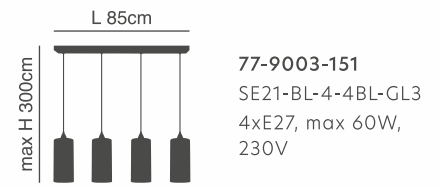

Adept Tube

Black Matt Pendant White Glass