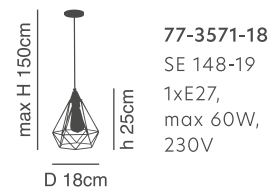

Mila

Black Metal Grid
White & Black Fabric Cable