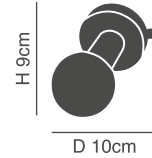

Tolo

Black and White Mat Base
With Brass Bronze

77-3541-12
SE 138-WH
1xE27, max 60W,
230V