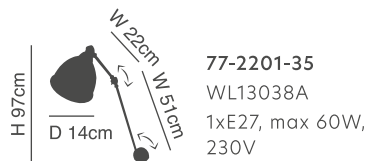

77-2201-35
WL13038A
1xE27, max 60W,
230V