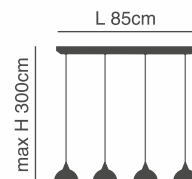

77-9056-115
SE21-BL-B10-4BL-MS3
4xE27, max 60W,
230V