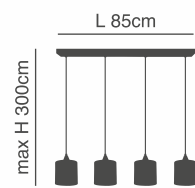

Adept

White, Grey and Brown
Shade Pendant
Black Metal Pendant