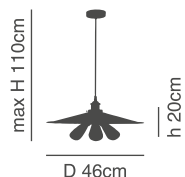

Dakar

Metallic Black Shade,
Antique Bronze Lampholder,
Black Fabric Cable.

77-2156-112
KS1288P-46-3BK
1xE27, max 60W,
230V

D 46cm