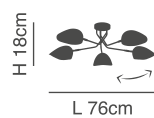

Industrial

77-8103-100

77-8102-63

Elia
Metal Black Ceiling
Antique Bronze

77-8103-100
KQ 2759/5
5xE14, max 60W,
230V

77-8102-63
KQ 2759/3
3xE14, max 60W,
230V

77-3535-65

77-3536-51