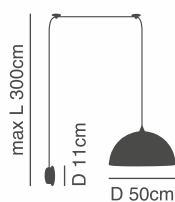

77-8890-86
SE21-BL-B10-BL1W-MS50
1xE27, max 60W,
230V