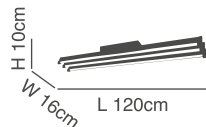

Slim

Fluorescent Lamp With Plexi Glass
And Chrome Or Bronze Details

77-1798-30
MB-095
3x54W, T5, 230V