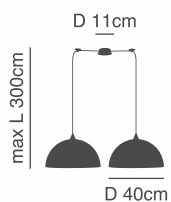

77-8720-104
SE21-BL-B10-BL2-MS40
2xE27, max 60W,
230V