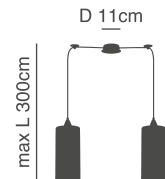

77-9000-77
SE21-BL-4BL2-GL3
2xE27, max 60W,
230V