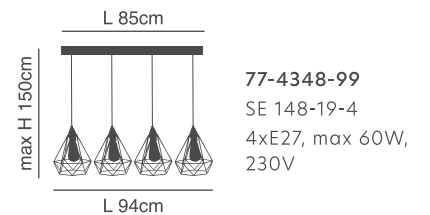

Mila

Black Metal Grid
White & Black Fabric Cable