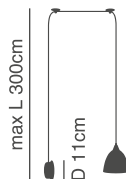

77-9043-35
SE21-BL-B10-BL1W-MS2
1xE27, max 60W,
230V