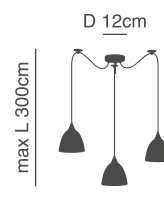

77-9046-87
SE21-BL-B10-BL3-MS2
3xE27, max 60W,
230V