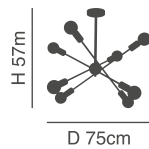

77-8092-56
KQ 2629/8
8xE27, max 60W, 230V