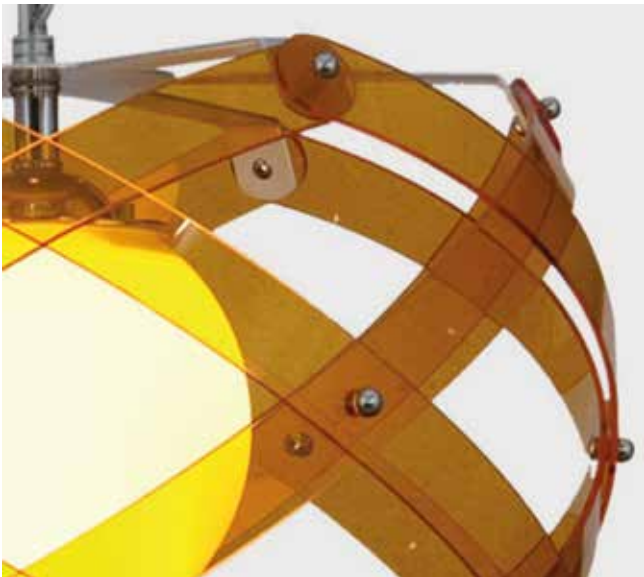

Nefeli

Acrylic orange pendant.
Chrome suspension.

77-1538-39
MD088/3201BS
1xE27, max 60W, 230V

77-1540-32
MD088/3202A
1xE27, max 60W, 230V

Acrylic Fan

Acrylic orange pendant.
Metal chrome suspension.

77-1795-56
MD6135BL-AB
1xE27, max 60W, 230V