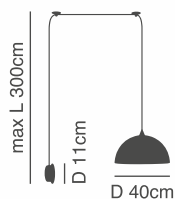

77-8889-52
SE21-BL-B10-BL1W-MS40
1xE27, max 60W,
230V