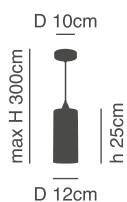

77-8998-34
SE21-BL-4-GL3
1xE27, max 60W,
230V