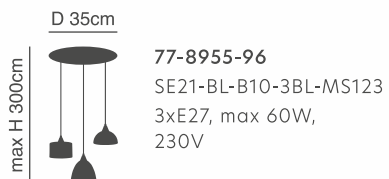

77-8955-96
SE21-BL-B10-3BL-MS123
3xE27, max 60W,
230V