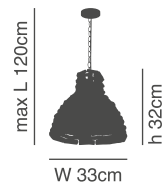

Brown Rope Pendant
Black Metal Grid

77-3601-66

77-3603-40

Ball Talk - Mors

Luminaire with black metal and brown rope.

77-3601-66
P001
1xE27, max 60W,
230V

77-3603-40
P003
1xE27, max 60W,
230V

77-3604-44