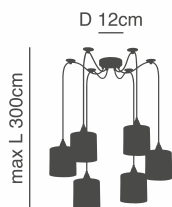

77-8963-132
SE21-BL-B10-BL6-SH12
6xE27, max 60W,
230V