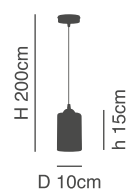

Smog
Pendant Smoked Glasses
Metal Black

Includes hanging set:

D 10cm

77-8200-29
KQ 8877-1
E27, max 60W,
230V