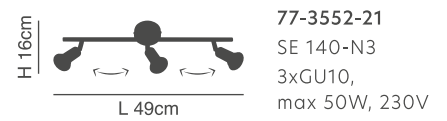

Saba

Metal Nickel Mat Spot