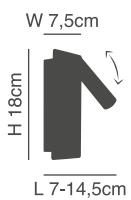

Cruz

White and Black With Bronze Reading Lights
Chrome Details With Adjustable Arm & Switcher

77-3580-36
SE 129-1AB
LED, 3W, 230V