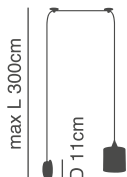

Adept

White, Grey and Brown
Shade Pendant
Black Metal Pendant