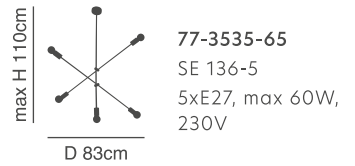

77-3535-65
SE 136-5
5xE27, max 60W,
230V