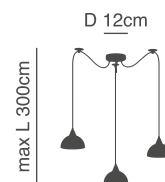

77-9054-84
SE21-BL-B10-BL3-MS3
3xE27, max 60W,
230V