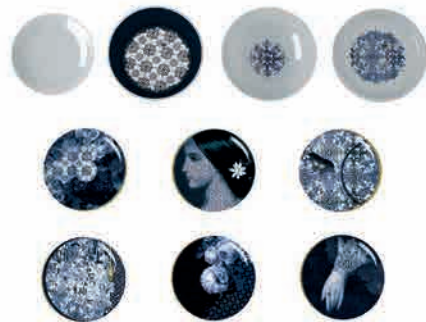

Made from a material called melamine and offered in a wide range of graphic universes and colors, the "Faux Semblant" collection, an homage to traditional vessels, is modern and highly-resistant.

YUAN D'ANTAN

set of 4 stackable
bowls & 4 plates
H.30 x Ø25 cm
Melamine

LUSO D'ANTAN

set of 4 stackable
bowls & 6 dessert plates
H.18 x Ø23 cm
Ø plate : 19,5 cm
Melamine

WHITE LUSO

set of 4 stackable
bowls & 6 dessert plates
H.18 x Ø23 cm
Ø plate : 19,5 cm
Melamine

YUAN OSORIO

set of 4 stackable
bowls & 4 plates
H.30 x Ø25 cm
Melamine

EXTRA PLATES OSORIO

YUAN PARNASSE

set of 4 stackable
bowls & 4 plates
H.30 x Ø25 cm
Melamine

EXTRA PLATES PARNASSE

BLACK YUAN

set of 4 stackable
bowls & 4 plates
H.30 x Ø25 cm
Melamine