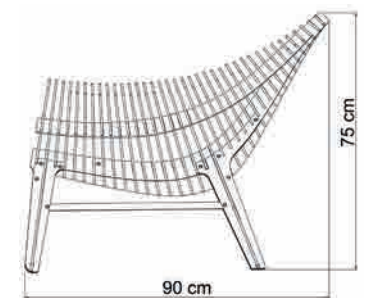

MEDUSA XL

outdoor coffee table
removable tray
H.27x Ø 65 cm
High Pressure Laminate

MORPHÉE

Outdoor cushions
Canvas polyester
H.40 x L.68 cm

ÉRINE ANTHÉA CIRCÉE DRYADE

MANTA

outdoor seat
H.75 x L.102 x W.90 cm
High Pressure Laminate