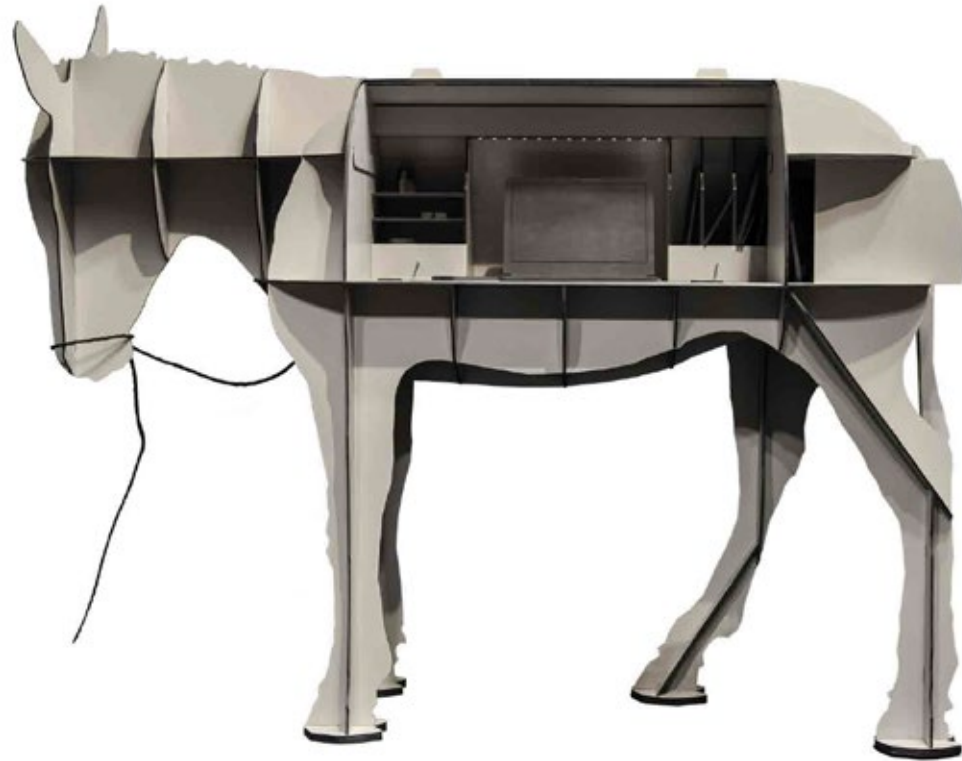

ibride

2017

TRIPTYQUE DU PARC
H.90 x L.95 cm HPL

BUSTE
H.50 x L.48,5 cm
HPL

PASSEREAU
H.50 x L.48,5 cm
HPL

PIEDESTAL
H.50 x L.48,5 cm
HPL

NEW

maturin

The donkey secretary desk by ibride

Dim : L 200 x P60 x H156 cm
LED light with touch-sensitive dimmer
USB port and power outlet
Material : Mat grey high-pressure laminate

Design : Benoît Convers
Made in France

NEW

grafite

The new outdoor stool by ibride

Grafite 65

Grafite 45

Heights : 65 and 45 cm
Use : indoors / outdoors
Material : high-pressure laminate in Charcoal grey

Design : Benoît Convers
Made in France

MOBILIER DE COMPAGNIE