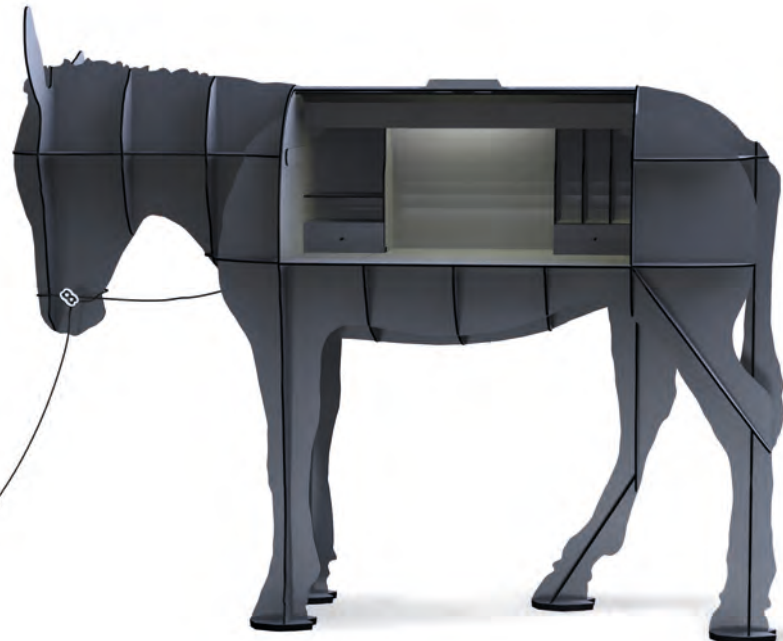

MATURIN

Donkey Desk
H.156 x L.200 x W.60 cm
High Pressure Laminate
Indoor use only

LED lamp 12V 5W 2700K Warm white DC 12V / 1A
USB PORT : 2x1A+ 2x2, 4A
ELECTRICAL POWER SUPPLY BOX AC - 95 - 240V 50 - 60 Hz EU socket