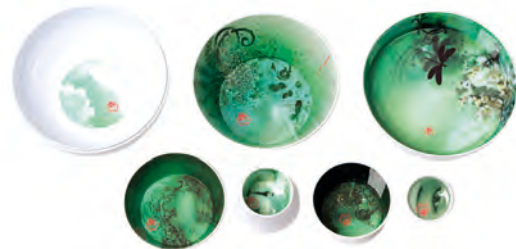

WHITE MING

set of 6 stackable bowls
H.39 x Ø22,5 cm
Melamine