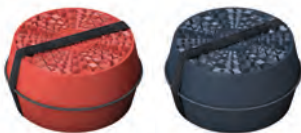

BABEL MAKE

Set of 2 stackable big bowls
& 1 dish
H.22,5 x Ø : 18,5 cm
Melamine

BENTO

Service individuel d'assiettes/écuelles à utiliser au quotidien avec baguettes ou fourchettes.

Bento is a plate set, perfect for daily use with either chopsticks or a fork.