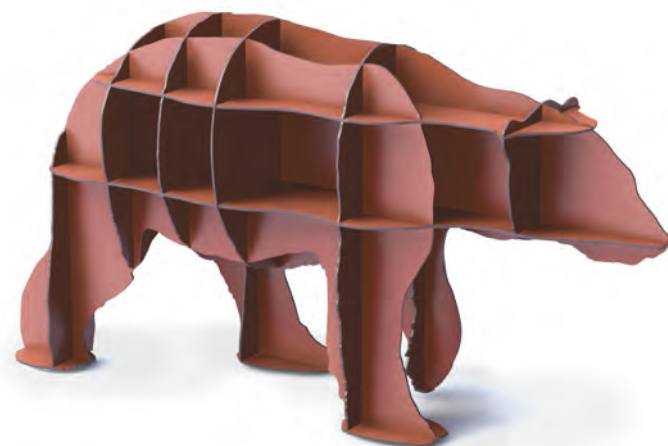

JUNON

Illuminated goose
bedside table
H.95 x L.76 x W.35 cm
High Pressure Laminate
Indoor use only

LED lamp G4 12V 3w
USB PORT : 1A Internal removable card input 12VDC-1A output 12VDC-1A
Wall transformer : input 100-240 AC 50-60HZ output 12VDC-1A EU socket