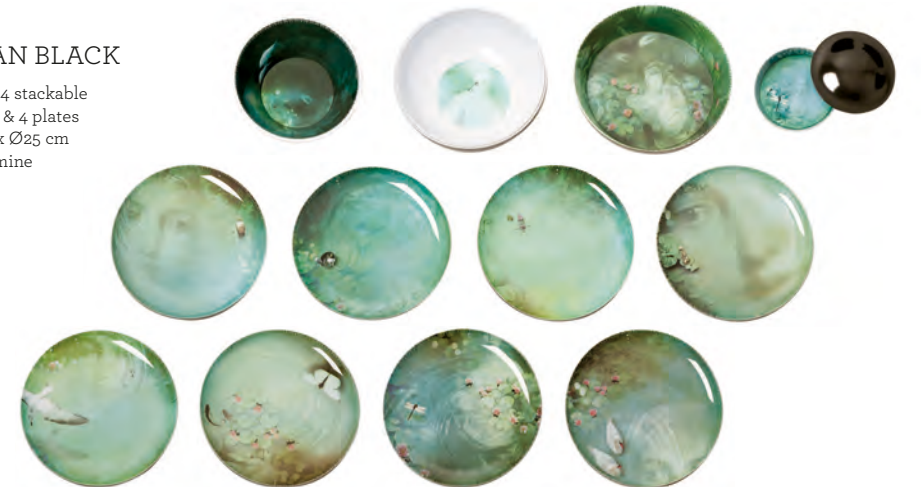

## YUAN OSORIO

set of 4 stackable bowls & 4 plates  
H.30 x Ø25 cm  
Melamine

EXTRA PLATES OSORIO  
set of 4 additional plates

## YUAN BLACK

set of 4 stackable bowls & 4 plates  
H.30 x Ø25 cm  
Melamine

EXTRA PLATES BLACK  
set of 4 additional plates