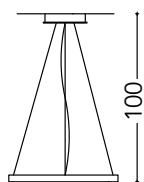

Art. 2125
L 68 cm - H Tot. 100 cm
Led 3000 K° - 1500 Lumen