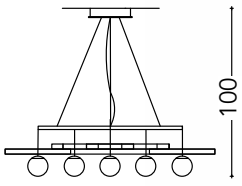

BA718

H 85 cm - L 48 cm - Sp 16 cm

BA719

H 11 cm - L 15 cm - Sp 10 cm

Art. 2121/LU

L 147 cm - H 93 cm - Sp 10 cm
Led 3000 K°
4400 Lumen

Art. 2122

L 30 cm - H 43 cm - Sp 10 cm
Led 3000 K°
1700 Lumen