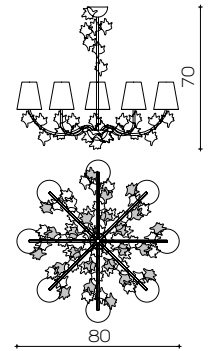

107

Il Paralume Marina

Art. 2153/CH6
ø 70 cm H 55 cm
6 x E14 x Led

*Chandelier with VINE LEAVES
in metal and Murano Glass,
lampshade in organza.*

Art. 2171/CH6
ø 70 cm H 70 cm
Pø 12 cm
6 x E14 x Led

Art. 2171/CH8
ø 80 cm H 70 cm
Pø 12 cm
8 x E14 x Led