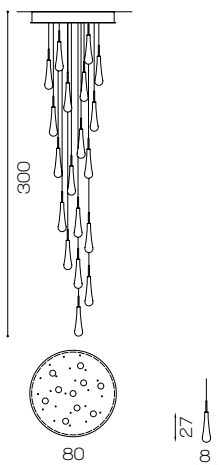

Art. 2183
Ø 80 cm H 300 cm
22 x G9 x Led +10 x GU10 Led