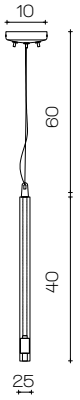

Art. 2138/CH1
ø 10 cm H 100 cm Kg 4
1 x G9 x Led