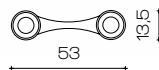

Art. 2194/B1
L 53 x 13,5 cm
H 3 cm H tot 25 cm
G x 53 2 x 11W Led
ø int. 75 mm