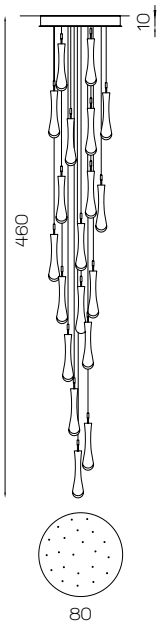

Tel +39 0424 33 042
FAx +39 0424 511 817

www.ilparalumemarina.it
info@ilparalumemarina.it
Skype: ilparalumemarina

Tutte le misure sono indicate in cm
H = altezza, L = larghezza,
∅ = diametro,
P∅ = diametro del paralume,
Sp = sporgenza.

Art. 2164/CH6
L 65 x 58 cm H 94 cm
+50 cm steel cable
6 x G9 x Led

Art. 2137/CH15
ø 110 cm H 95 cm Kg 20
+50 cm chain and ceiling cup
15 x E14 x Led

Art. 2136/CH15
Ø 116 cm H 95 cm PØ 18 cm Kg 20
+50 cm chain and ceiling cup
15 x E14 x Led

Art. 2145
ø 60 x H 250 cm Kg 80
16 x E14 x Led +4 x GU10 x Led

Art. 2182/1
Ø 11 cm H 100 cm
1 x G9 x Led

Art. 2182/3
Ø 24 cm H 140 cm
3 x G9 x Led

Art. 2182/5
Ø 30 cm H 190 cm
5 x G9 x Led

Art. 2182
Ø 80 cm H 460 cm
22 x G9 x Led

Art. 2181/1
Ø 11 cm H 100 cm
1 x G9 x Led

Art. 2181/3
Ø 24 cm H 140 cm
3 x G9 x Led

Art. 2181/5
Ø 30 cm H 190 cm
5 x G9 x Led

Art. 2181
Ø 80 cm H 460 cm
22 x G9 x Led

Art. 2183/1
Ø 10 cm H 100 cm
1 x G9 x Led