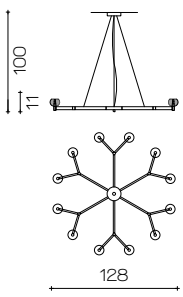

Art. 2130/CH12
ø 128 cm H 11 cm
H tot. 100 cm
12 x G9 x Led 10W