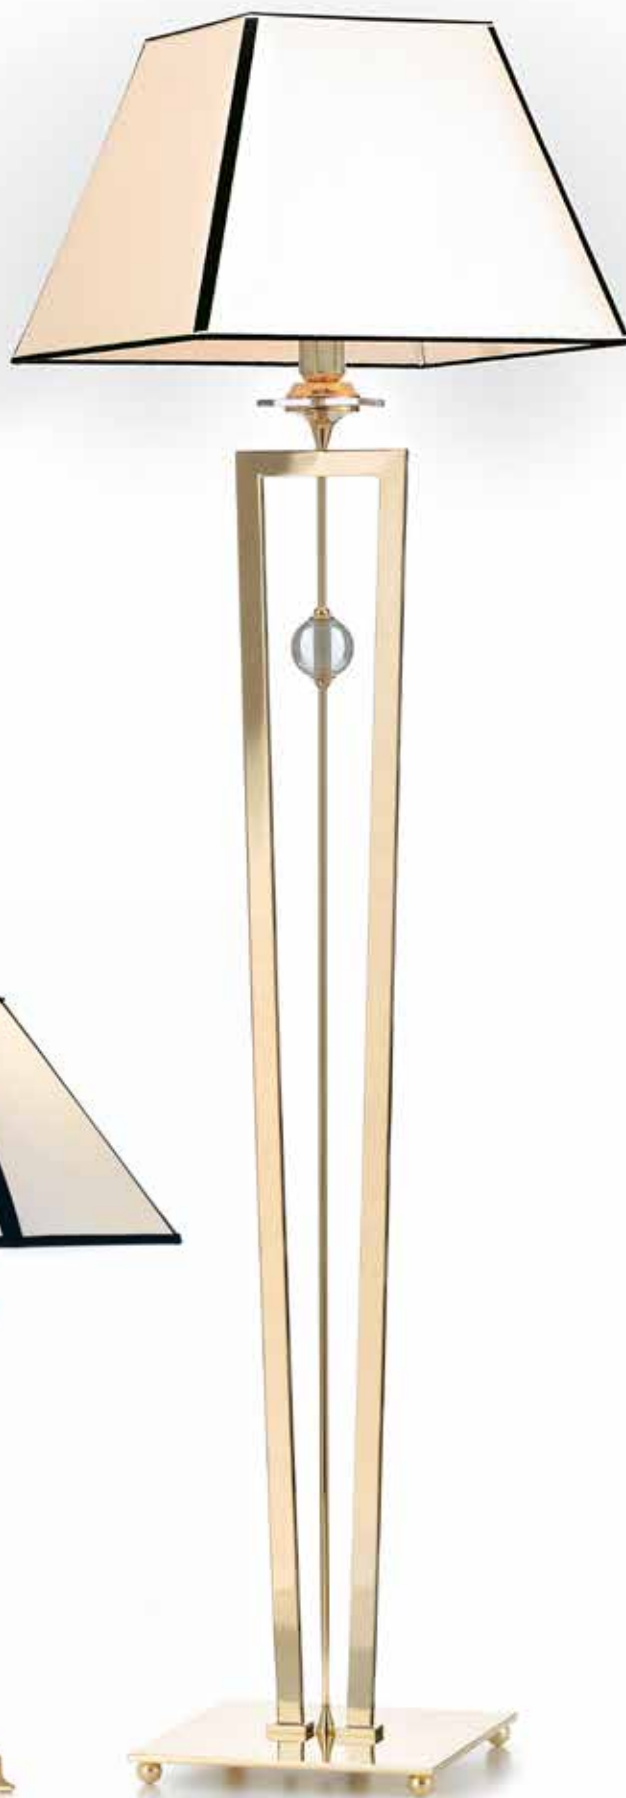

64

Art. 2148
ø 100 x H 30 cm glass Kg 50
+50 cm steel cable (total 80 cm)
12 x G9 x Led

65

Il Paralume Marina

Art. 2055/NL
L 120 x 55 cm H 12 cm
+50 cm Steel Cable
12 x G9 x Led 10W

Art. 1214/SG
P. lato 32 cm
H 70 cm
1 x E27 x 60W