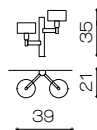

Art. 2127/A2
L 39 cm H 35 cm
Pø 14 cm Sp 21 cm
2 x E14 x Led