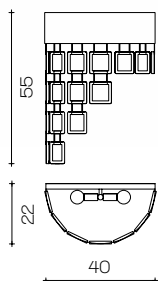

Art. 2174/CH2
∅ 81 cm H 86 cm
2 x E27 x Led

Art. 2174/A
L 40 cm H 55 cm Sp 22 cm
2 x E14 x Led

Bracelet

Paralume con bracciali quadrati di vetro di Murano e metallo in colore soft gold.

Lampshade with square bracelets in Murano glass and metal in soft gold colour.

Абажур с квадратными браслетами из муранского стекла и металла в цвете «светлое золото».