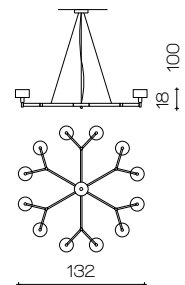

Art. 2127/CH12
ø 132 cm H 18 cm
H tot. 100 cm Pø 14 cm
12 x E14 x Led