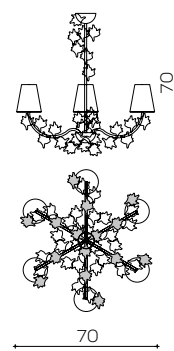

107

Il Paralume Marina

Art. 2153/CH6
ø 70 cm H 55 cm
6 x E14 x Led

*Chandelier with VINE LEAVES
in metal and Murano Glass,
lampshade in organza.*

Art. 2171/CH6
ø 70 cm H 70 cm
Pø 12 cm
6 x E14 x Led

Art. 2171/CH8
ø 80 cm H 70 cm
Pø 12 cm
8 x E14 x Led