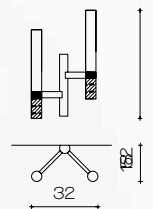

Art. 2173/A2+2
L 32 cm H 52 cm Sp 18 cm
4 x G9 x Led