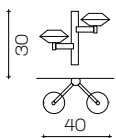

Art. 2178/CH8
 ø max 138 cm H 25 cm
 +100 cm Steel cable
 8 x G9 x Led

Art. 2129/A2/SG
 ø 40 cm H 30 cm Sp 23 cm
 2 x G9 x Led 10W

Art. 2129/CH12/SG
 ø 136 cm H 12 cm H tot. 100 cm
 12 x G9 x Led 10W

Art. 2129/CH24/SG
 ø 136 cm H 65 cm
 24 x G9 x Led 10W