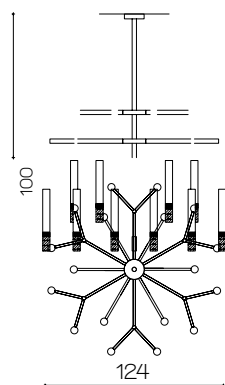

Art. 2124/NL
ø 116 cm H tot 100 cm
Led 3000 K° 7000 Lumen

Art. 2173/CH18+18
 ø 124 cm H 100 cm
 36 x G9 x Led

Art. 2173/A1+1
 L 10 cm H 43 cm
 Sp 12 cm
 2 x G9 x Led

Art. 2173/A2+2
 L 32 cm H 52 cm Sp 18 cm
 4 x G9 x Led