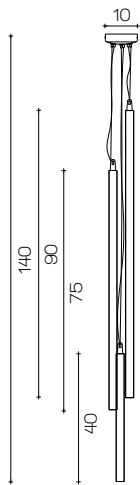

75

Il Paralume Marina

Art. 2169/CH18
ø 150 cm H 92 cm Pø 12 cm
18x E14 x Led

Art. 2169/CH9
ø 112 cm H 70 cm Pø 12 cm
9 x E14 x Led

Art. 2187
ø 40 cm H 71 cm
1 x E27 x Led

Art. 2192/BR
L 100 cm H max 11 cm Sp 3 cm
Led 28W 4000 Lm 3000°K

Art. 2192/BI
L 100 cm H max 11 cm Sp 3 cm
Led 28W 4000 Lm 3000°K

Art. 2192/OV
L 100 cm H max 11 cm Sp 3 cm
Led 28W 4000 Lm 3000°K

Art. 2138/CH1
 ø 10 cm H 100 cm Kg 4
 1 x G9 x Led

Art. 2138/CH3
 ø 10 cm Kg 8
 H 140 cm
 3 x G9 x Led