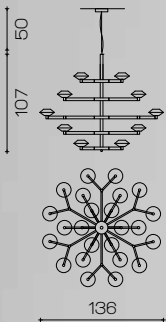

Art. 2178/CH8
 ø max 138 cm H 25 cm
 +100 cm Steel cable
 8 x G9 x Led

Art. 2129/A2/SG
 ø 40 cm H 30 cm Sp 23 cm
 2 x G9 x Led 10W

Art. 2129/CH12/SG
 ø 136 cm H 12 cm H tot. 100 cm
 12 x G9 x Led 10W

Art. 2129/CH24/SG
 ø 136 cm H 65 cm
 24 x G9 x Led 10W