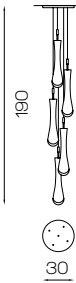

Art. 2145
ø 60 x H 250 cm Kg 80
16 x E14 x Led +4 x GU10 x Led

Art. 2182/1
Ø 11 cm H 100 cm
1 x G9 x Led

Art. 2182/3
Ø 24 cm H 140 cm
3 x G9 x Led

Art. 2182/5
Ø 30 cm H 190 cm
5 x G9 x Led

Art. 2182
Ø 80 cm H 460 cm
22 x G9 x Led