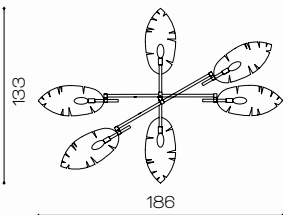

Art. 2158/CH6
L 186 x 133 cm H 90 cm
6 x E14 x Led