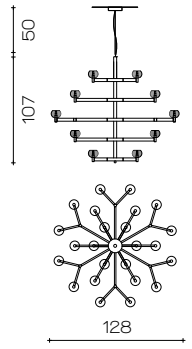

Art. 2130/CH36
ø 128 cm
H 107 cm
36 x G9 x Led 10W