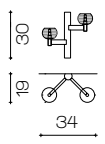

Art. 2130/A2
L 34 cm H 30 cm
Sp 19 cm
2 x G9 x Led