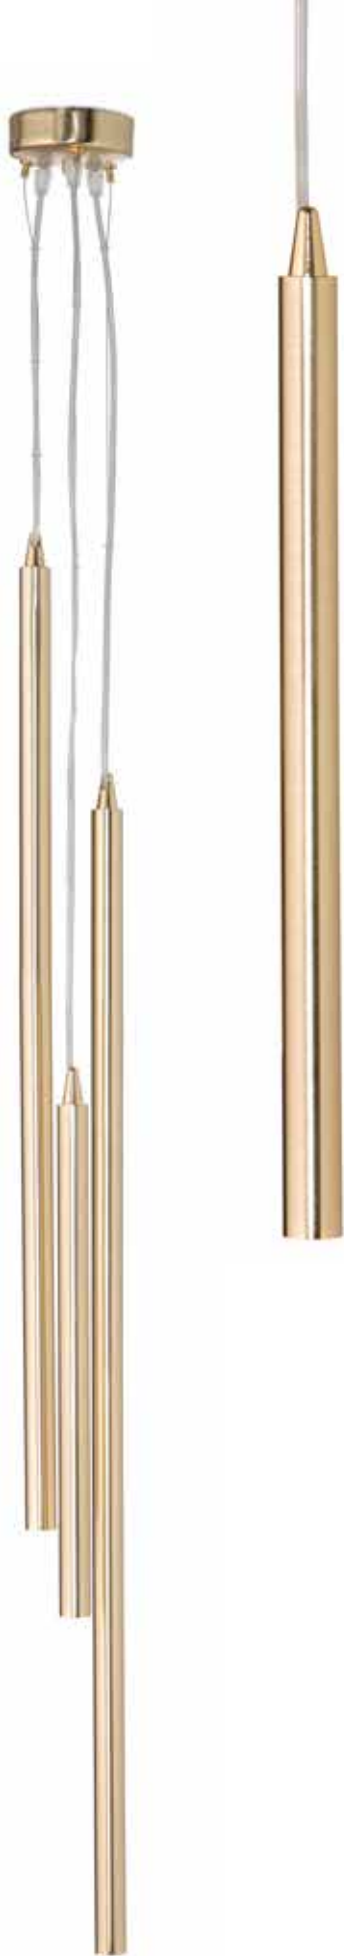

Art. 2138/CH3
ø 10 cm Kg 8
H 140 cm
3 x G9 x Led