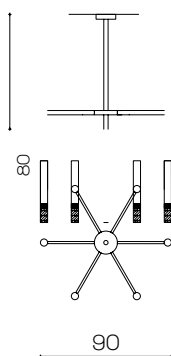

Art. 2173/CH6+6
ø 90 cm H 80 cm
12 x G9 x Led

Marble

Lampadario con elementi di marmo di Carrara e vetro, una combinazione esclusiva che crea atmosfere uniche.

Chandelier with elements in Carrara marble and glass, an exclusive combination that creates unique atmospheres.

Люстра с элементами из каррарского мрамора и стекла - уникальное сочетание, создающее неповторимую атмосферу.