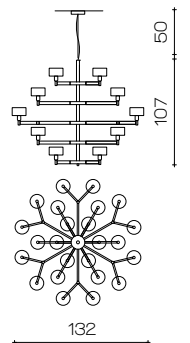

Tel +39 0424 33 042
FAx +39 0424 511 817

www.ilparalumemarina.it
info@ilparalumemarina.it
Skype: ilparalumemarina

Tutte le misure sono indicate in cm
H = altezza, L = larghezza,
∅ = diametro,
P∅ = diametro del paralume,
Sp = sporgenza.

Art. 2178/CH8
 ø max 138 cm H 25 cm
 +100 cm Steel cable
 8 x G9 x Led

Art. 2129/A2/SG
 ø 40 cm H 30 cm Sp 23 cm
 2 x G9 x Led 10W

Art. 2129/CH12/SG
 ø 136 cm H 12 cm H tot. 100 cm
 12 x G9 x Led 10W

Art. 2129/CH24/SG
 ø 136 cm H 65 cm
 24 x G9 x Led 10W

Art. 2127/CH36
 ø 132 cm H 107 cm
 Pø 14 cm
 36 x E14 x Led

Art. 2130/CH36
 ø 128 cm
 H 107 cm
 36 x G9 x Led 10W

Art. 2130/CH12
 ø 128 cm H 11 cm
 H tot. 100 cm
 12 x G9 x Led 10W

Art. 2130/A2
 L 34 cm H 30 cm
 Sp 19 cm
 2 x G9 x Led