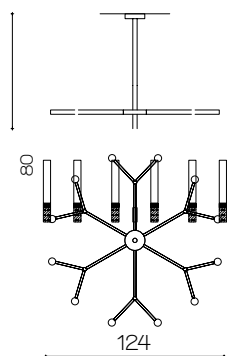

Art. 2173/CH12+12
ø 124 cm H 80 cm
24 x G9 x Led