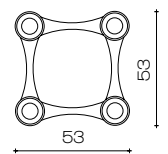

Art. 2195/B1
L 53 x 53 cm
H 3 cm H tot 25 cm
G x 53 4x 11W Led
ø int. 75 mm