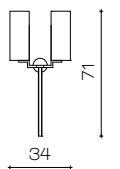

Art. 2169/A2
L 34 cm H 71 cm
PØ 12 cm Sp 20 cm
2 x E14 x Led