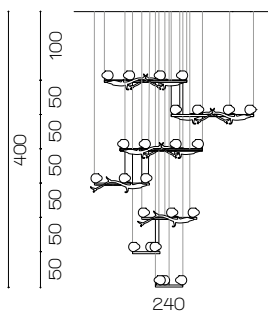

Art. 2178/CH38
L 240 x 138 cm H 400 cm
38 x G9 x Led

Art. 2178/CH8
ø max 138 cm H 25 cm
+100 cm Steel cable
8 x G9 x Led