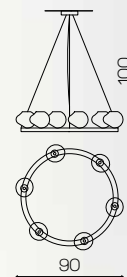

Organic

Anello in oro pallido con
decorazioni in vetro.

Art. 2178/CH4
 ø max 90 m cm H 25 cm
 +100 cm Steel cable
 4 x G9 x Led

Art. 2179/CH3
 ø max 50 cm H 17 cm
 +83 cm Steel cable
 3 x G9 x Led

Art. 2179/CH6
 ø max 90 cm H 17 cm
 +83 cm Steel cable
 6 x G9 x Led