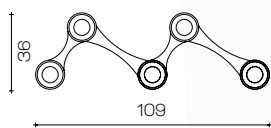

Art. 2195/B1
L 53 x 53 cm
H 3 cm H tot 25 cm
G x 53 4x 11W Led
ø int. 75 mm

Available colours:
Blue, Green, Gold

Art. 2200/B1/GOLD
L 156 x 36 cm
H 3 cm H tot 25 cm
G x 53 7 x 11W Led
Ø int. 75 mm

Art. 2198/B1
L 94 x 36 cm
H 3 cm H tot 25 cm
G x 53 4 x 11W Led
Ø int. 75 mm