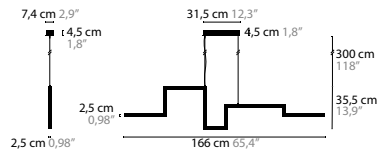

ARTYS

colours 32 33

14320 H5

BALLROOM

colours 02 10 14