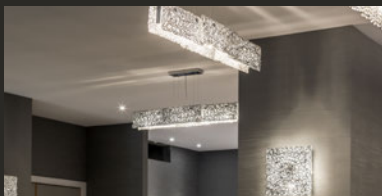

126

Nightlife