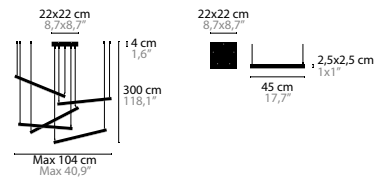

ARTYS

colours 32 33

14323 FLEX

BALLROOM

colours 02 10 14