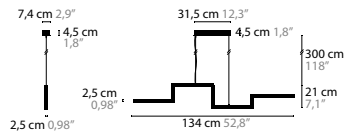

ARTYS

colours 32 33

14310 H4