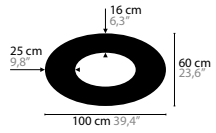

SKY CYCLES OVAL / ROUND / SQUARE / LINE / RECTANGLE

colours 02

12400 > 12402 H8