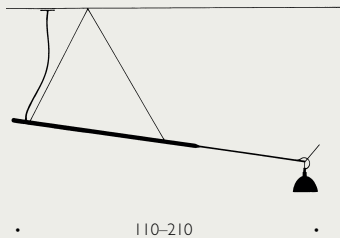

Max. Mover Ingo Maurer & Team 2000
Material: Steel, Aluminium
Colour: Black, Chrome

■ LED integrated