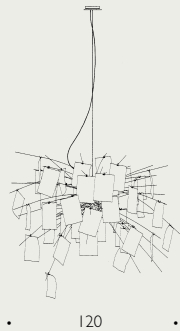

Zettel'z 5 Ingo Maurer 1997

Material: Paper, Steel, Glass

Colour: Silver, White

E27

ca. 80

ca. 120

Zettel'z Laughing Buddha Ingo Maurer 2018

Material: Paper, Steel, Glass

Colour: Silver, White

E27

120