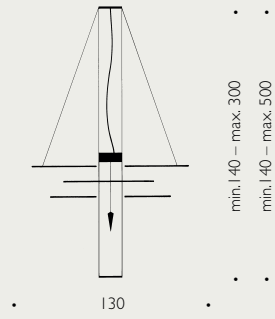

min. 140 – max. 300
min. 140 – max. 500

Oh Mei Ma Ingo Maurer & Team 1997 / 2007
Material: Paper, Steel, Plastic, Aluminium
Colour: Gold, White

■ LED integrated