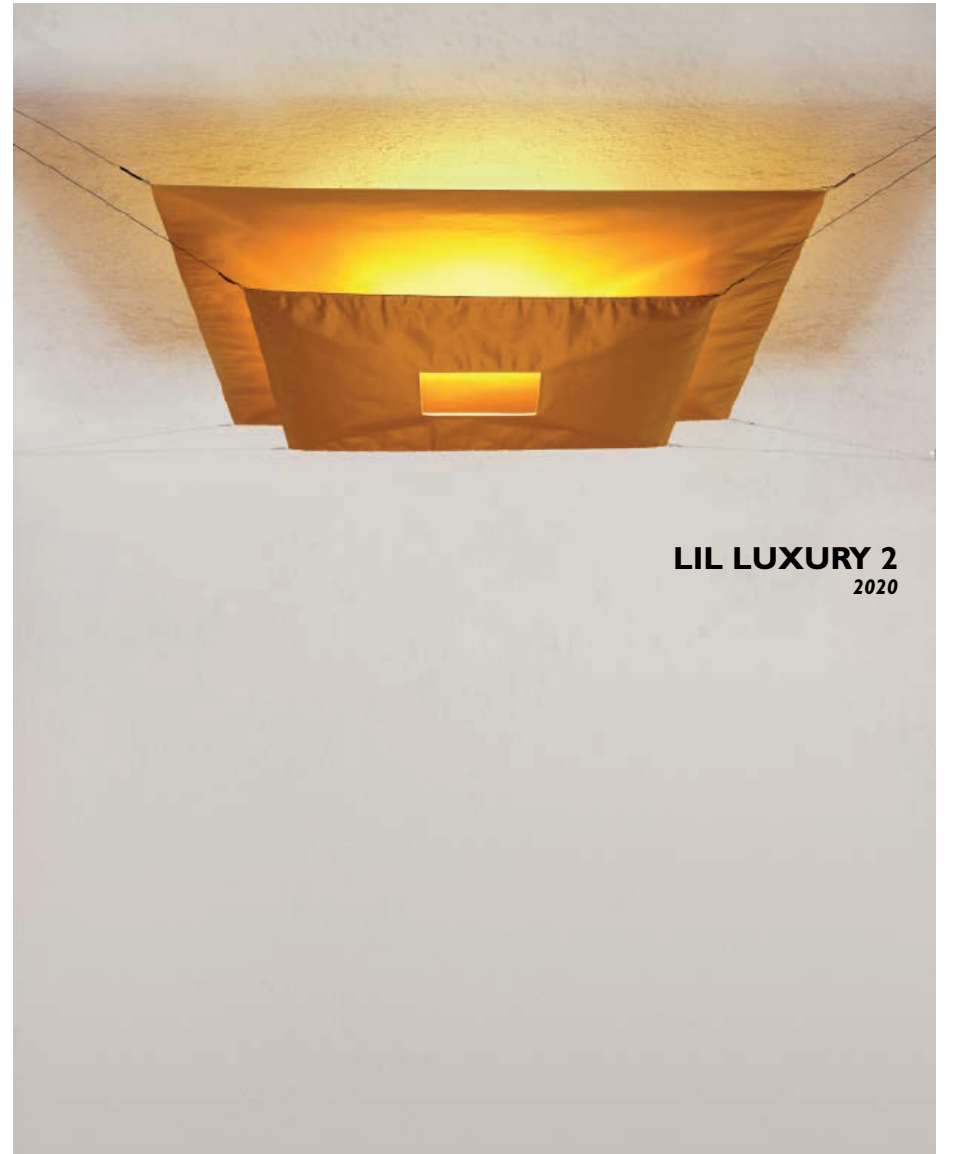

SUSPENSION

FLY CANDLE FLY!
1996

FLYING FLAMES
2013

FLYING DISC
2016

HOT ACHILLE
1994

**JOHNNY
B. BALD**
2020

**JOHNNY
B. BUTTERFLY**
2011

**JOHNNY
B. GOOD**
2002

KNITTERLING
1978

**LA FESTA
DELLE FARFALLE**
2019

LACRIME DEL PESCATORE
2009

LIL LUXURY
2009

SUSPENSION

LIL LUXURY 2
2020

SUSPENSION

The small sister of Lil Luxury