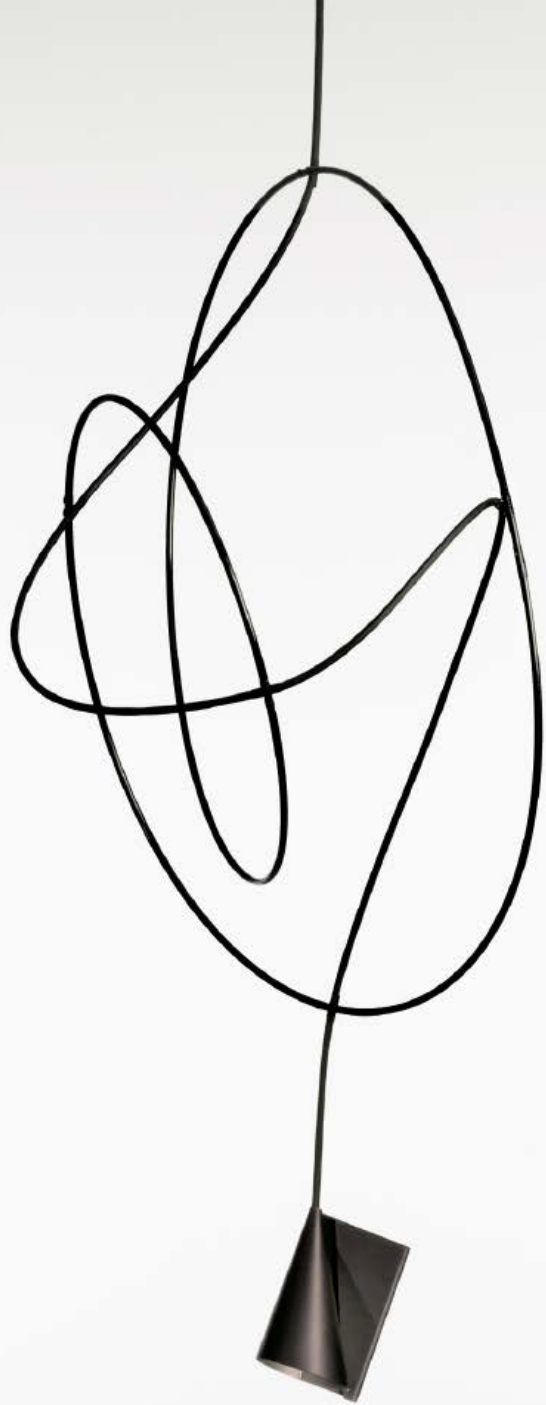

SIGNATURE
2023