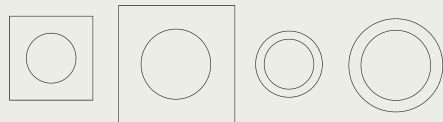

⦿ G9, Light source integrated

30

50

Luzy On The Wall Ingo Maurer & Team 2018
 Material: Rubber, Brass
 Colour: Blue, Brass

⦿ E27, Light source integrated

75 x 75

105 x 105

R60