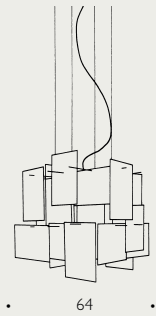

64

50

1000 Karat Blau Axel Schmid 2009 / 2016
Material: Gold leaf, Plastic, Steel
Colour: Gold, Red

E27