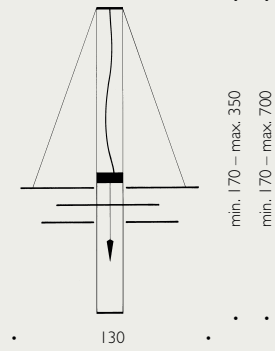

min. 170 – max. 350
min. 170 – max. 700

Oh Mei Ma Kabir Ingo Maurer & Team 1997 / 2007
Material: Paper, Steel, Plastic, Aluminium, Gold Leaf
Colour: Gold, White

■ LED integrated