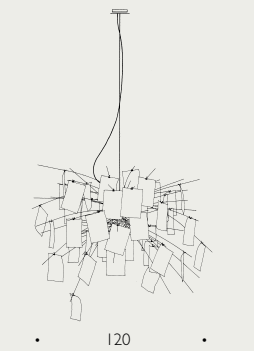

E27

ca. 50

35

XXL Dome Ingo Maurer & Team 1999
 Material: Steel, Glass fiber, Aluminium
 Colour: Customer request

LED integrated

104

180

Zettel'z 6 Ingo Maurer 1998
 Material: Paper, Steel, Glass
 Colour: Silver, White