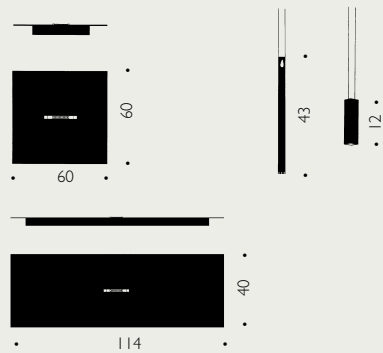

Flutterby Ingo Maurer 2016

Material: Glass, Plastic
Colour: White, Black

• G9

• 75 / 100 / 120 •

115 – 155 Flotation 1
120 – 155 Flotation 2
120 – 160 Flotation 3

Flotation Ingo Maurer 1980

Material: Paper, Steel
Colour: White, Red