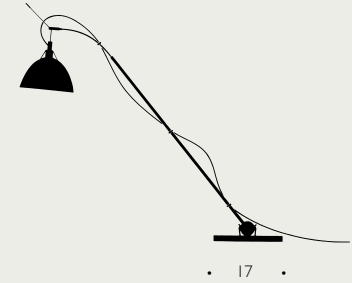

Max. Kugler *Ingo Maurer & Team 2001 / 2015*
Material: Steel, Aluminium
Colour: Chrome, Black

☐ LED integrated