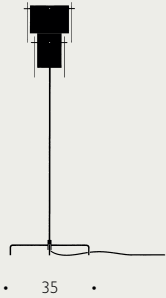

167

24 Karat Blau Floor Axel Schmid 2017

Material: Gold, Steel, Plastic

Colour: Gold, Red

E27 A60 (A19)

• 35 •