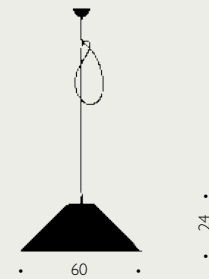

Knitterling Ingo Maurer 1978
Material: Paper, Steel
Colour: White

E27