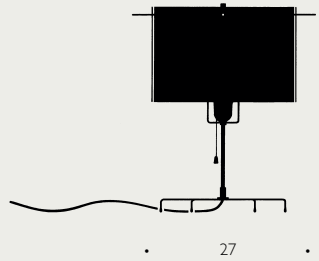

43

24 Karat Blau T Axel Schmid 2005
Material: Plastic, Steel
Colour: Gold, Red

E27