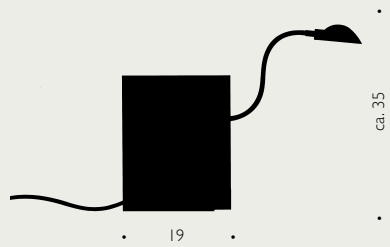

Oskar Ingo Maurer & Team 1998 / 2019

Material: Aluminium

Colour: Silver

☐ LED integrated