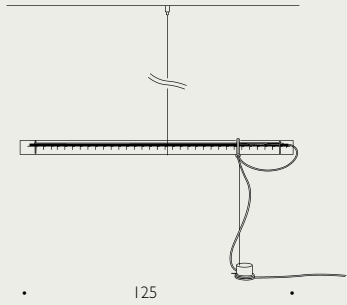

LED integrated

ca. 60

125

Tubular Balance *Ingo Maurer, Sebastian Hepting 2021*

Material: Glass, Steel, Aluminium

Colour: White, Red, Transparent

LED integrated

18x18
2015