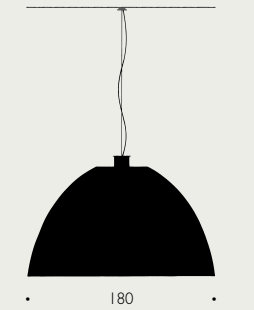

XXL Dome Ingo Maurer & Team 1999
Material: Steel, Glass fiber, Aluminium
Colour: Customer request

LED integrated

104

180