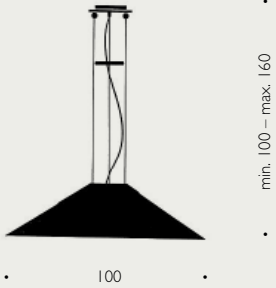

LED integrated

Luzy Take Five *Ingo Maurer & Team 2018*
 Material: Rubber, Brass
 Colour: Blue, Brass

E27, Light source integrated

34

54

min. 100 – max. 160

Maru Ingo Maurer 1980
Material: Paper, Steel, Plastic
Colour: White, Red