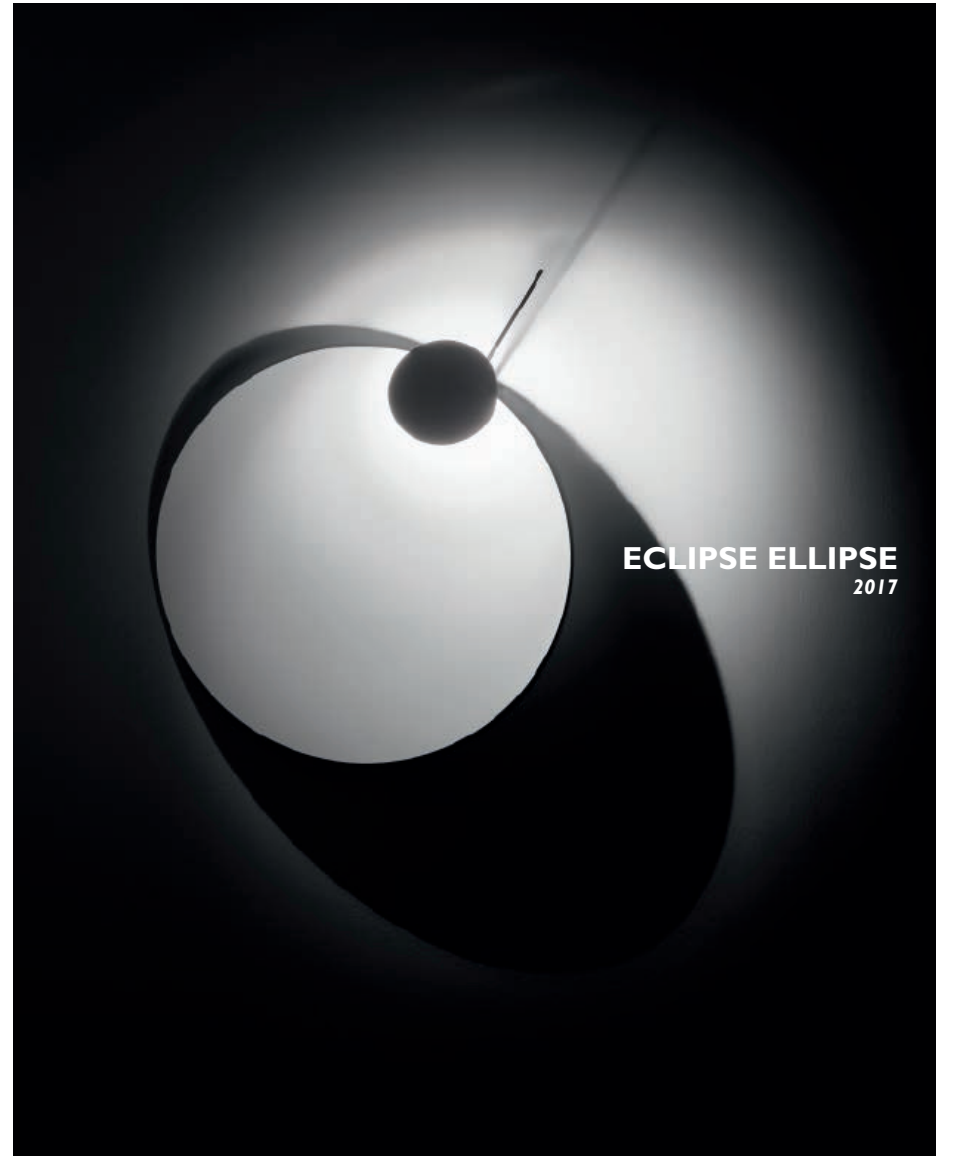

© 2003 and trademark by Campbell Soup Company used under license. All rights reserved.

CANNED LIGHT
2003

DELIGHT
1980

ECLIPSE ELLIPSE
2017

HOLONZKI
2000

LED'S OSKAR
2012

WALL

LUCCELLINO DOPPIO
1992