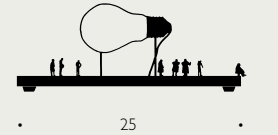

I Ricchi Poveri Monument for a Bulb Ingo Maurer
2014 / 2022

Material: Brass, Steel
Colour: Black, Brass

• E27 Light source integrated

I Ricchi Poveri Toto Ingo Maurer 2014 / 2022
Material: Brass, Steel,
Colour: Black, Brass