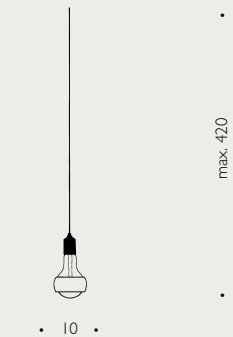

Johnny B. Bald Ingo Maurer 2020
Material: Glass, Plastic, Metal
Colour: Transparent, White

E27