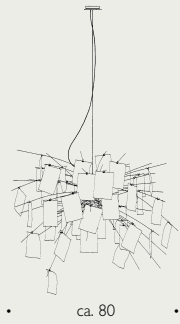

ca. 80

Zettel'z 5 Ingo Maurer 1997

Material: Paper, Steel, Glass

Colour: Silver, White

E27

ca. 80

ca. 120

Zettel'z Laughing Buddha Ingo Maurer 2018

Material: Paper, Steel, Glass

Colour: Silver, White

E27

120