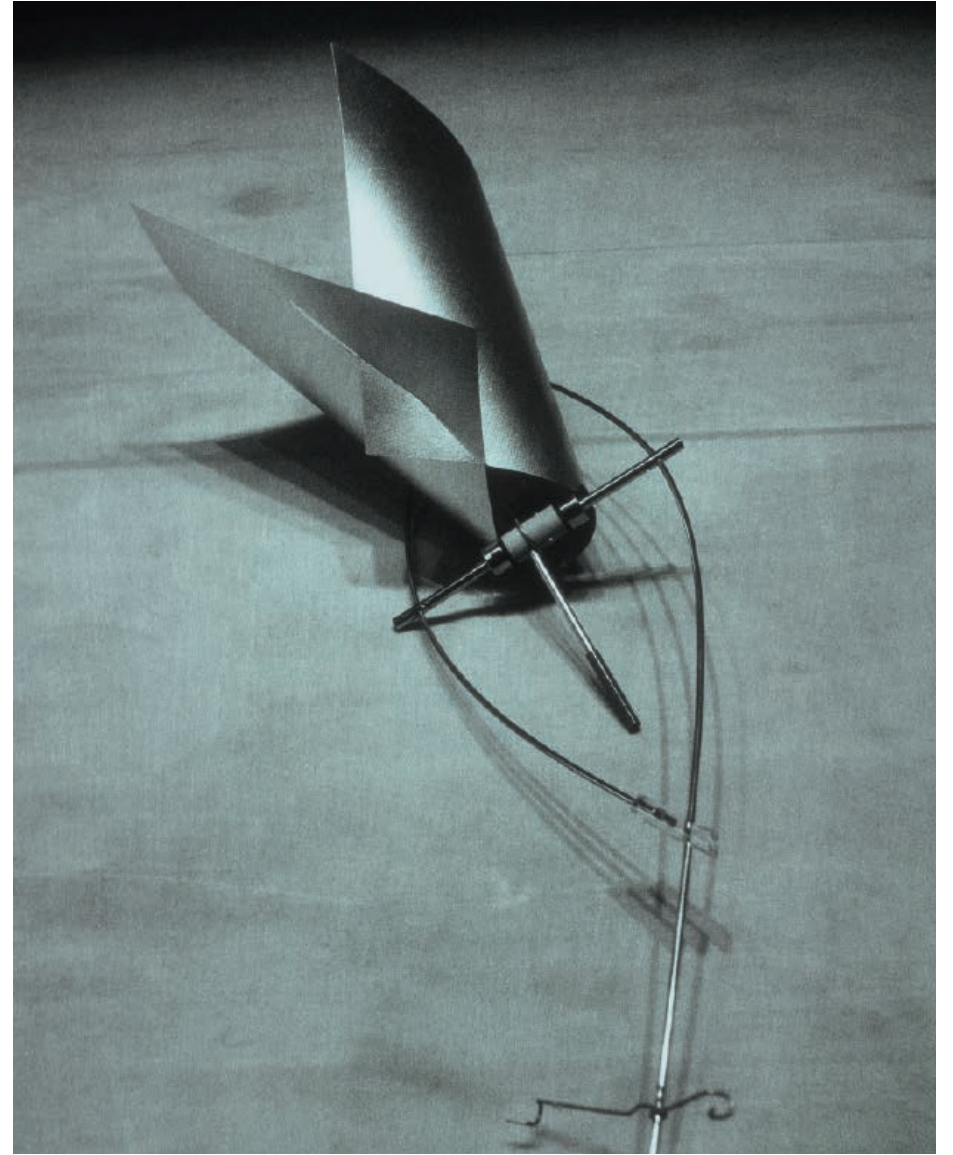

Zuuk Ingo Maurer 1994
Material: Glass, Aluminium
Colour: Silver

● B15d / G9 + Adapter

BAKARÚ
1986

SYSTEMS

SYSTEMS

SYSTEMS

SYSTEMS

YAYAHO
1984