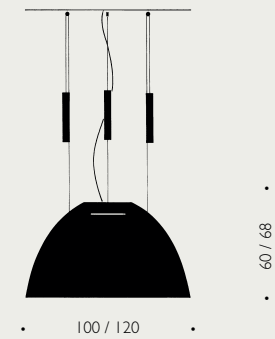

60 / 68

PIERRE OU PAUL Ingo Maurer & Team 1996
Material: Steel, Glass, Aluminium
Colour: Gold, Platin, Red, Pink, Orange, Green

● zhaga, Light source integrated