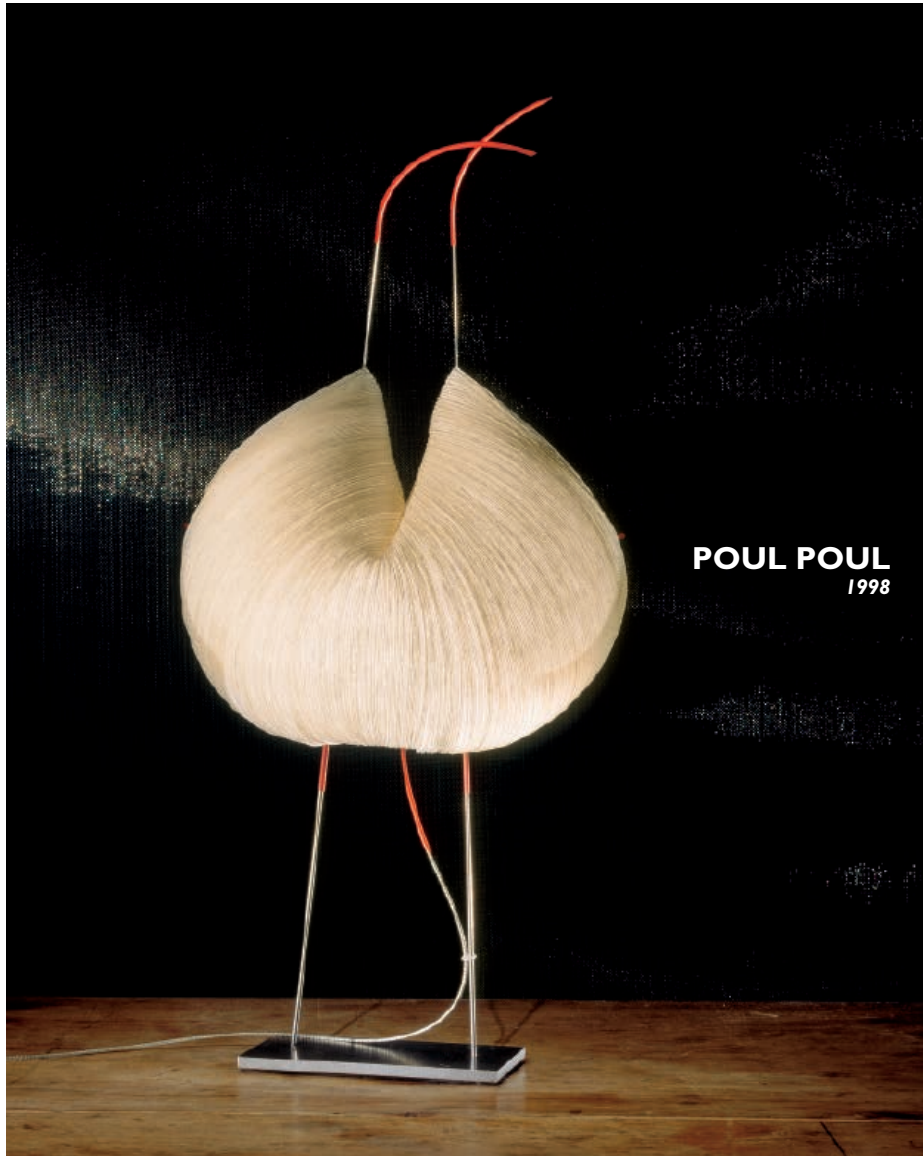

WO-TUM-BU I
1998

POUL POUL
1998