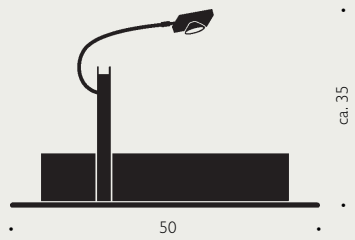

Oskar on the Shelf Ingo Maurer & Team 2019

Material: Aluminium, Steel

Colour: White, Black

☐ LED integrated