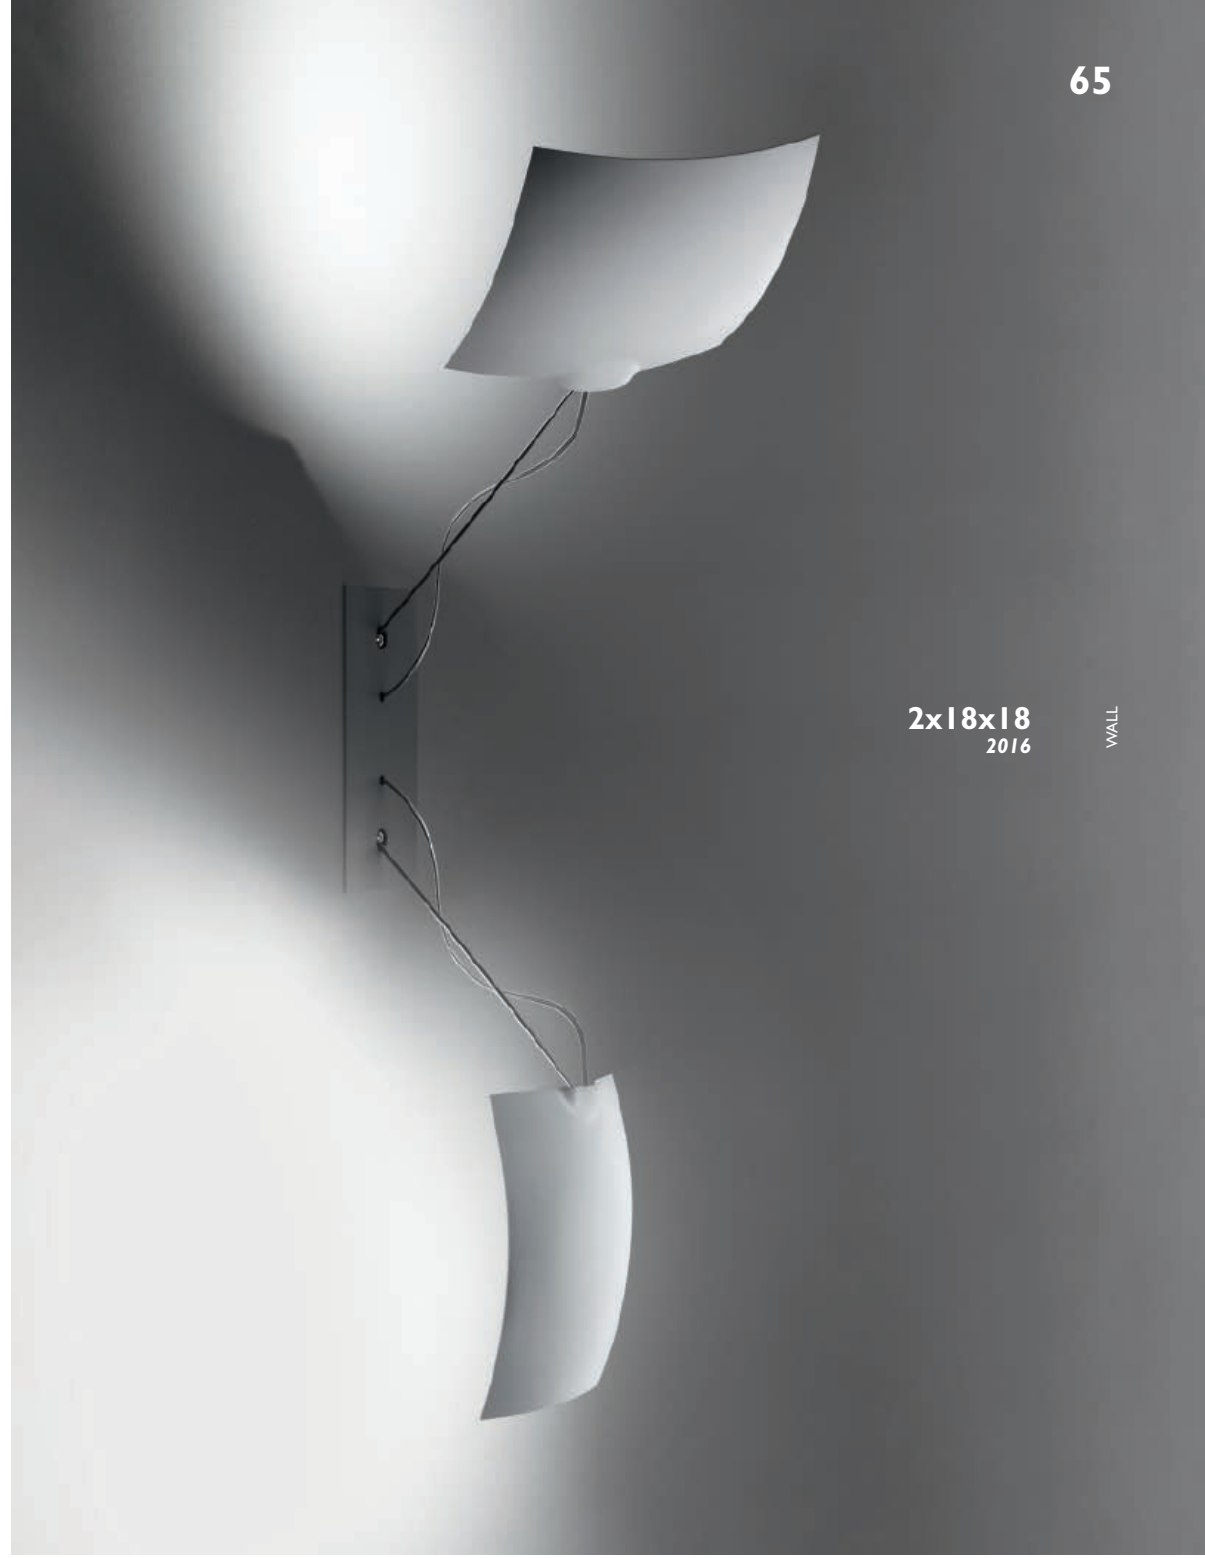

2x18x18
2016

WALL