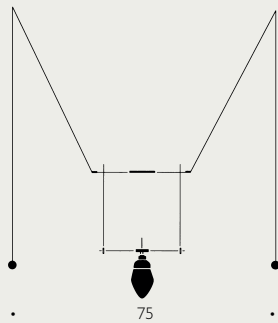

YaYa Ho Element 77 *Ingo Maurer & Team 1984*

Material: Steel, Glass, Plastic

Colour: Silver, Red

⊗ GU(X)5,3