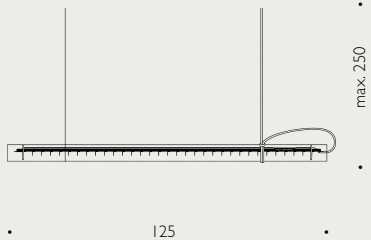

Tubular Ingo Maurer, Sebastian Hepting 2020
Material: Glass, Steel
Colour: Red, White, Blue, Transparent

LED integrated

max. 250

125