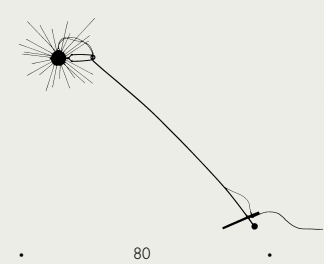

Mozzito *Ingo Maurer 1996*
Material: Steel, Plastic
Colour: Silver, Red

☉ GU5,3