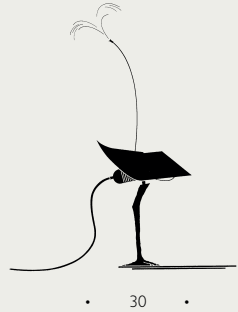

E27

55

BiBiBiBi Ingo Maurer 1982
 Material: Porcelain, Brass
 Colour: White, Red, Black

E27

30

Bulb Ingo Maurer 1966
 Material: Glass, Copper
 Colour: Transparent, Chrome

E27 Light source integrated

30