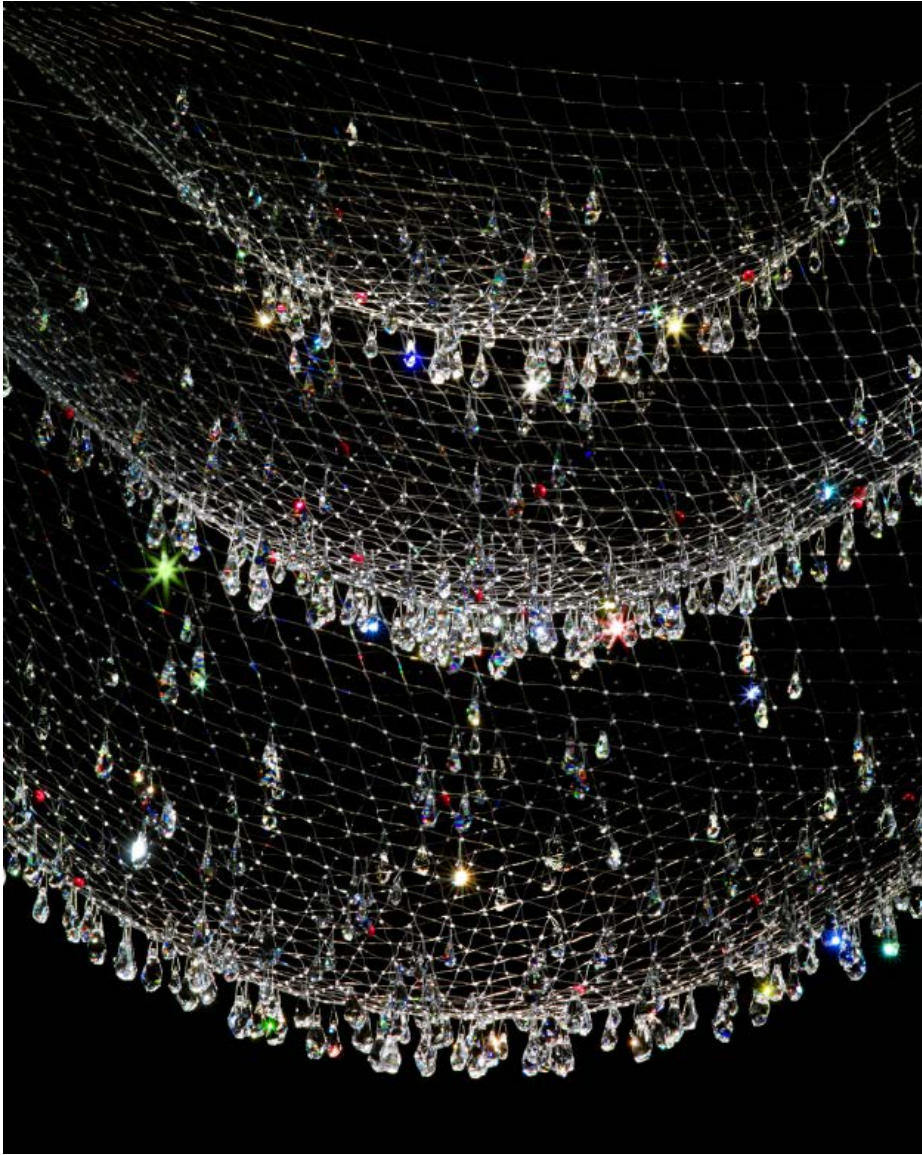

WALL

WALL

OSKAR
1998

OSKAR ON THE SHELF
2019

Lacrime del Pescatore illuminated by Use Me W.

USE ME W.
2010

max. 38

18x18 Ingo Maurer & Team 2015