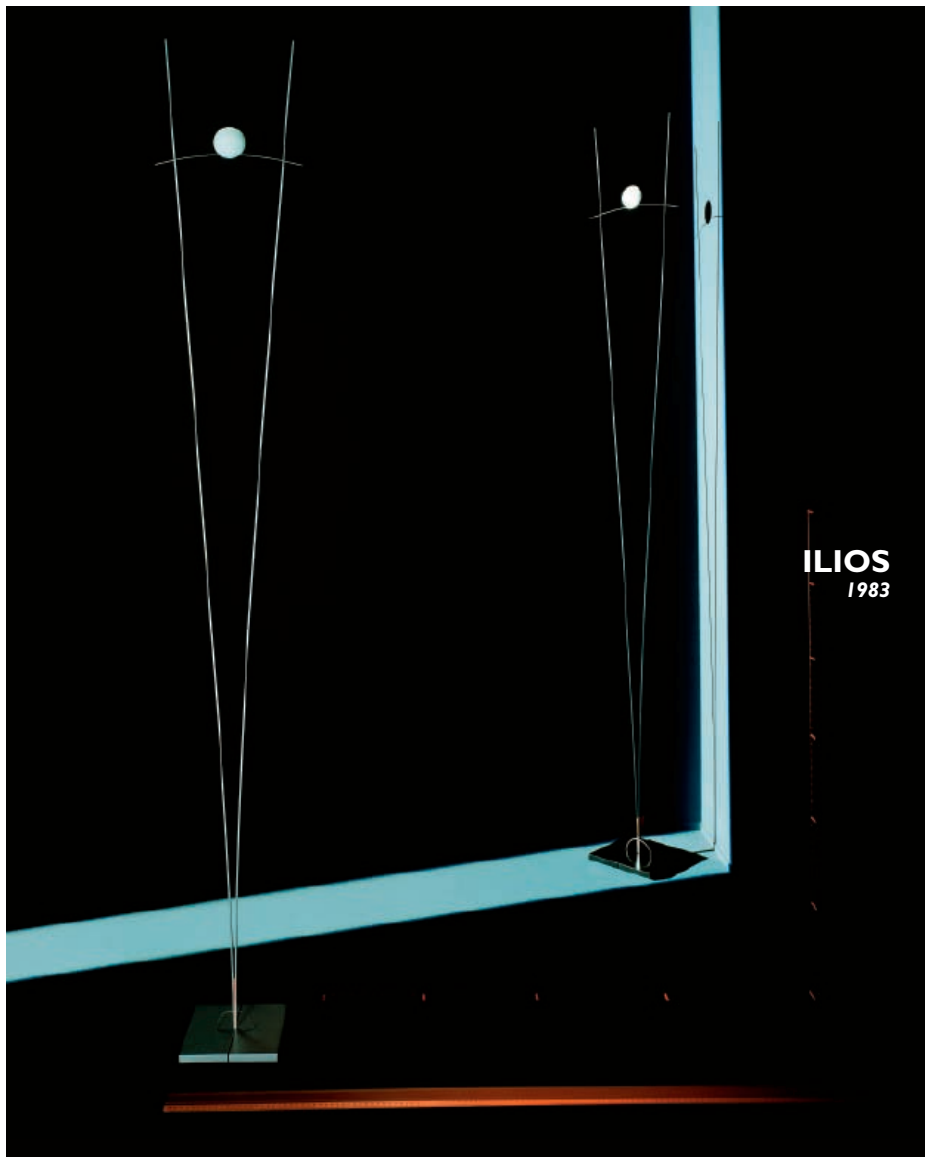

Ilios
1983

FLOOR