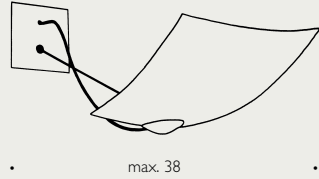

max. 38

18x18 Ingo Maurer & Team 2015

Material: Glass, Steel

Colour: White

☒ LED integrated