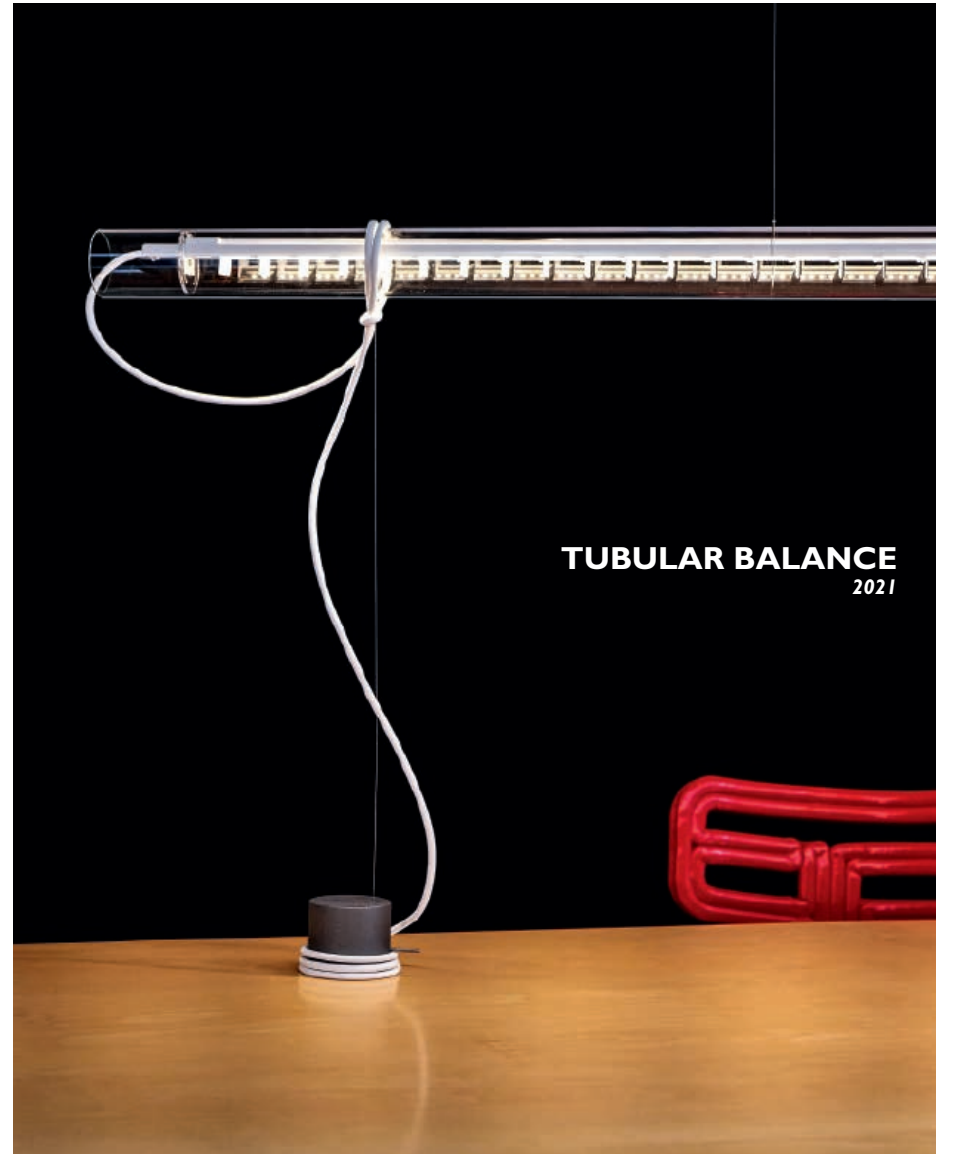

TUBULAR BALANCE
2021

TABLE

Tubular – page 129