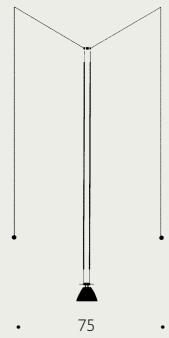

YaYaHo Element 14 *Ingo Maurer & Team 2011*

Material: Steel, Glass, Silicone

Colour: White, Silver

⊗ GU(X)5,3 Light source integrated