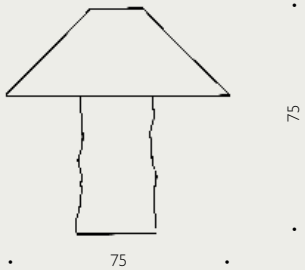

Lampampe *Ingo Maurer 1980*
Material: Paper, Steel
Colour: White

☉ E27