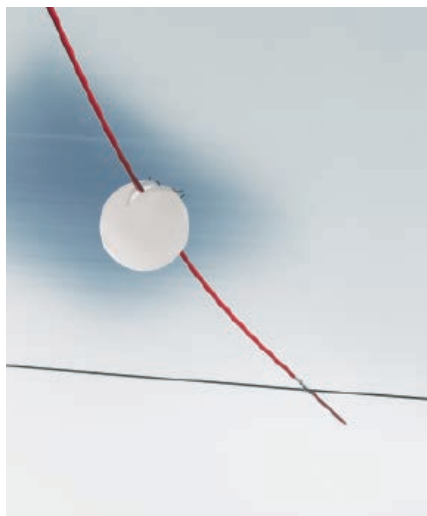

Element 1

SYSTEMS

SYSTEMS