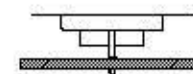

3010 FE/EXT

: Spotlight in vetro acidato e metallo con finitura cromo. Disponibile in varianti cromatiche.

: *Spotlight in satin glass and metal with chrome finish. Available in different colours.*