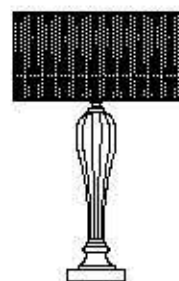

363/LG

DESIGNER
ITALAMP STUDIO

: Lampada da tavolo in cristallo con particolari in metallo, finitura nichel. Diffusore in tessuto fucsia con rete nera. Disponibile in varianti dimensionali e cromatiche.

: Table lamp in crystal with nickel metal details. Fuchsia lampshade with black net. Available in different dimensions and colours.

dimensioni _ dimensions
ø 32 h. 53 _ ø 13" h. 21"

lampadine _ bulbs
1 - E27 / 1 - E26