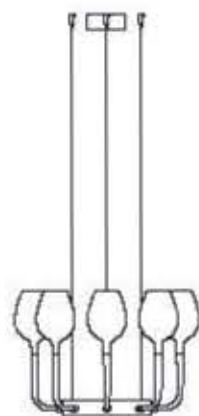

ROSE' 3050/8

DESIGNER
DANILO DE ROSSI

: Lampada a sospensione in metallo con finitura
canna di fuocle e diffusori in vetro soffiato colore oro
rosa. Disponibile in varianti cromatiche.

: Chandelier with rose gold blown glass diffusers
and metal structure with iron grey finish. Available in
different colours.

dimensioni _ dimensions
ø 63 h. 43 _ ø 25" h. 17"

lampadine _ bulbs
33W LED - 3700 Lumen

3000K standard, alternativa disponibile a richiesta.
3000K standard, other options available on request.