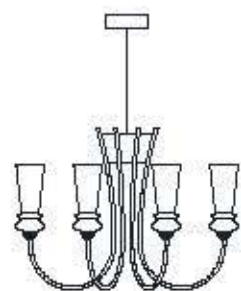

LICIO 2296/8

DESIGNER
STEFANO TRAVERSO
ROBERTA VITADELLO

: Lampada a sospensione in metallo con finitura rame spazzolato e nero opaco e diffusori in vetro. Disponibile in varianti dimensionali e cromatiche.

: Chandelier in brushed copper and matt black metal finish with glass diffusers. Available in different dimensions and colours.

dimensioni _ dimensions
ø 72 h. 47 _ ø 28" h. 18"

lampadine _ bulbs
8 - G9

correlati _ relateds
p. 225