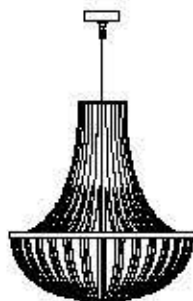

SOON

2318/70

DESIGNER
ROBERTA VITA'DELLO
STEFANO TRAVERSO

: Lampada a sospensione in pvc colorato e metallo con finitura verniciato bianco, dettagli in Swarovski Elements. Disponibile in varianti dimensionali e cromatiche.

: Pendant in coloured pvc and white metal finish, Swarovski Elements details. Available in different dimensions and colours.