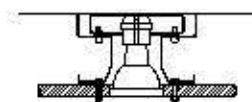

3006 FA/EXT

: Spotlight in vetro acidato e metallo con finitura cromo. Disponibile in varianti cromatiche.

: *Spotlight in satin glass and metal with chrome finish. Available in different colours.*