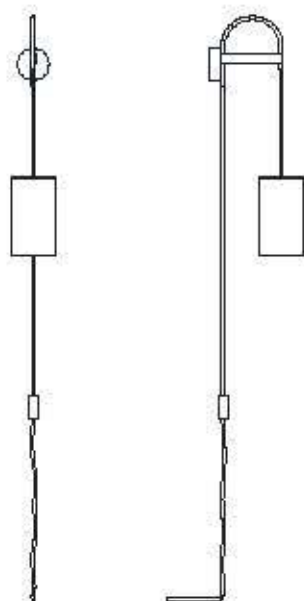

: Pendant in metal with light gold finish and ivory fabric diffuser. Available in different colours.

dimensioni _ dimensions
ø 50 h. 280 _ ø 20" h. 110"

lampadine _ bulbs
3 - E27 / 3 - E26

LILY 3061/APS

DESIGNER
GABERLON-CAROPPI
ARCHITETTI ASSOCIATI

dimensioni _ dimensions

L 14 h. 185 sp. 130 _ W 5" h. 73" d. 61"

lampadine _ bulbs

1 - E14 / 1 - E12

correlati _ relateds
p. 29, 31, 23, 25, 27

LILY

3061/L

DESIGNER
CABERLON+CAROPPI
ARCHITETTI ASSOCIATI

dimensioni _ dimensions
ø 28 h. 47 _ ø 11" h. 18"

lampadine _ bulbs
1 - E27 / 1 - E26

correlati _ relateds
p. 31, 24, 23, 27

A small graphic of a lamp base, showing the three curved legs and the central junction.

dimensioni _ dimensions
L 14 h. 34 sp. 19 _W 5" h. 13 d. 7"

lampadine _ bulbs
6,4W LED - 740 Lumen

3000K standard, alternative disponibili a richiesta.
3000K standard, other options available on request.