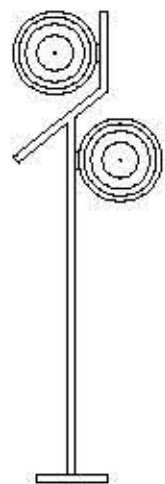

ELLEPI 820/P

DESIGNER
ITALAMP STUDIO

: Lampada da terra in metallo con finitura bronzo e diffusori in vetro soffiato satinato. Disponibile in varianti cromatiche.

: Table lamp in bronze metal finish with blown satin glass diffusers. Available in different colours.

dimensioni _ dimensions
ø 53 h. 170 _ ø 21" h. 67"
lampadine _ bulbs
2 - E14 / 2 - E12