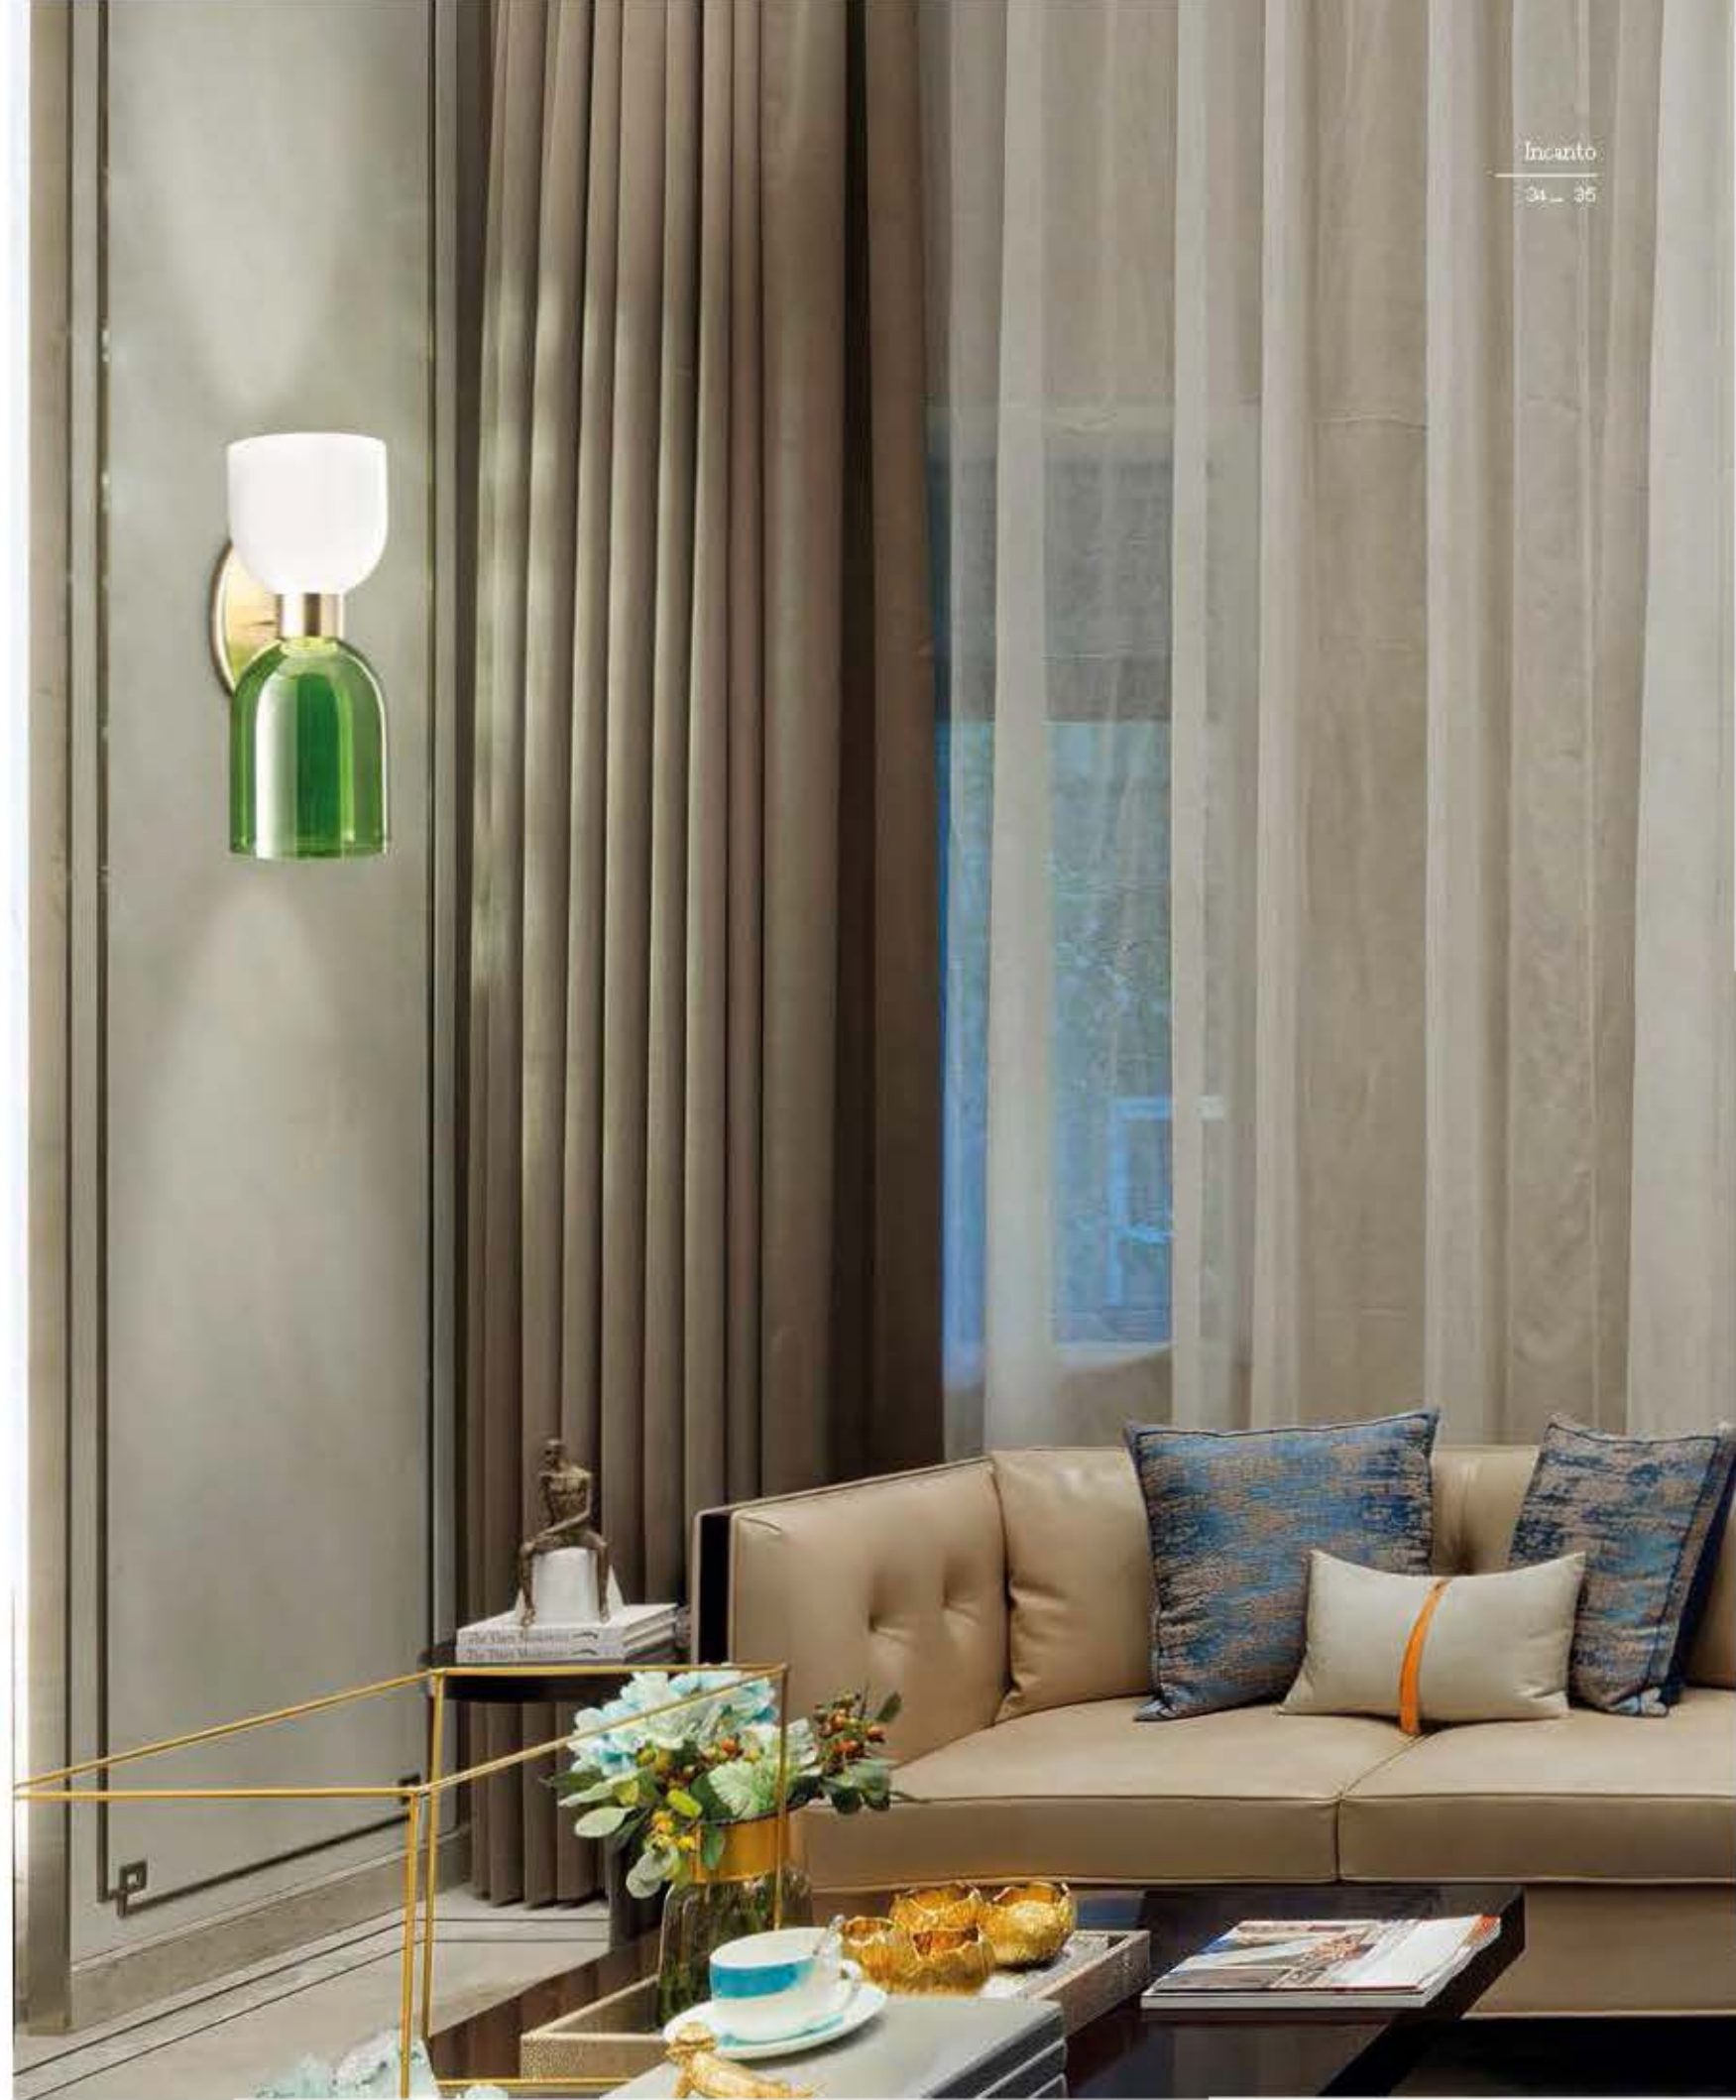

: Pendant in metal with light gold finish and red glass diffuser. Available in different colours.

—
dimensioni _ dimensions
ø 24 h. 68 _ ø 9" h. 27"

lampadine _ bulbs
6,5w LED - 600 Lumen -

3000K standard, alternative disponibili a richiesta.
3000K standard, other options available on request.

dimensioni _ dimensions
L 14 h. 34 sp. 19 _W 5" h. 13 d. 7"

lampadine _ bulbs
6,4W LED - 740 Lumen

3000K standard, alternative disponibili a richiesta.
3000K standard, other options available on request.