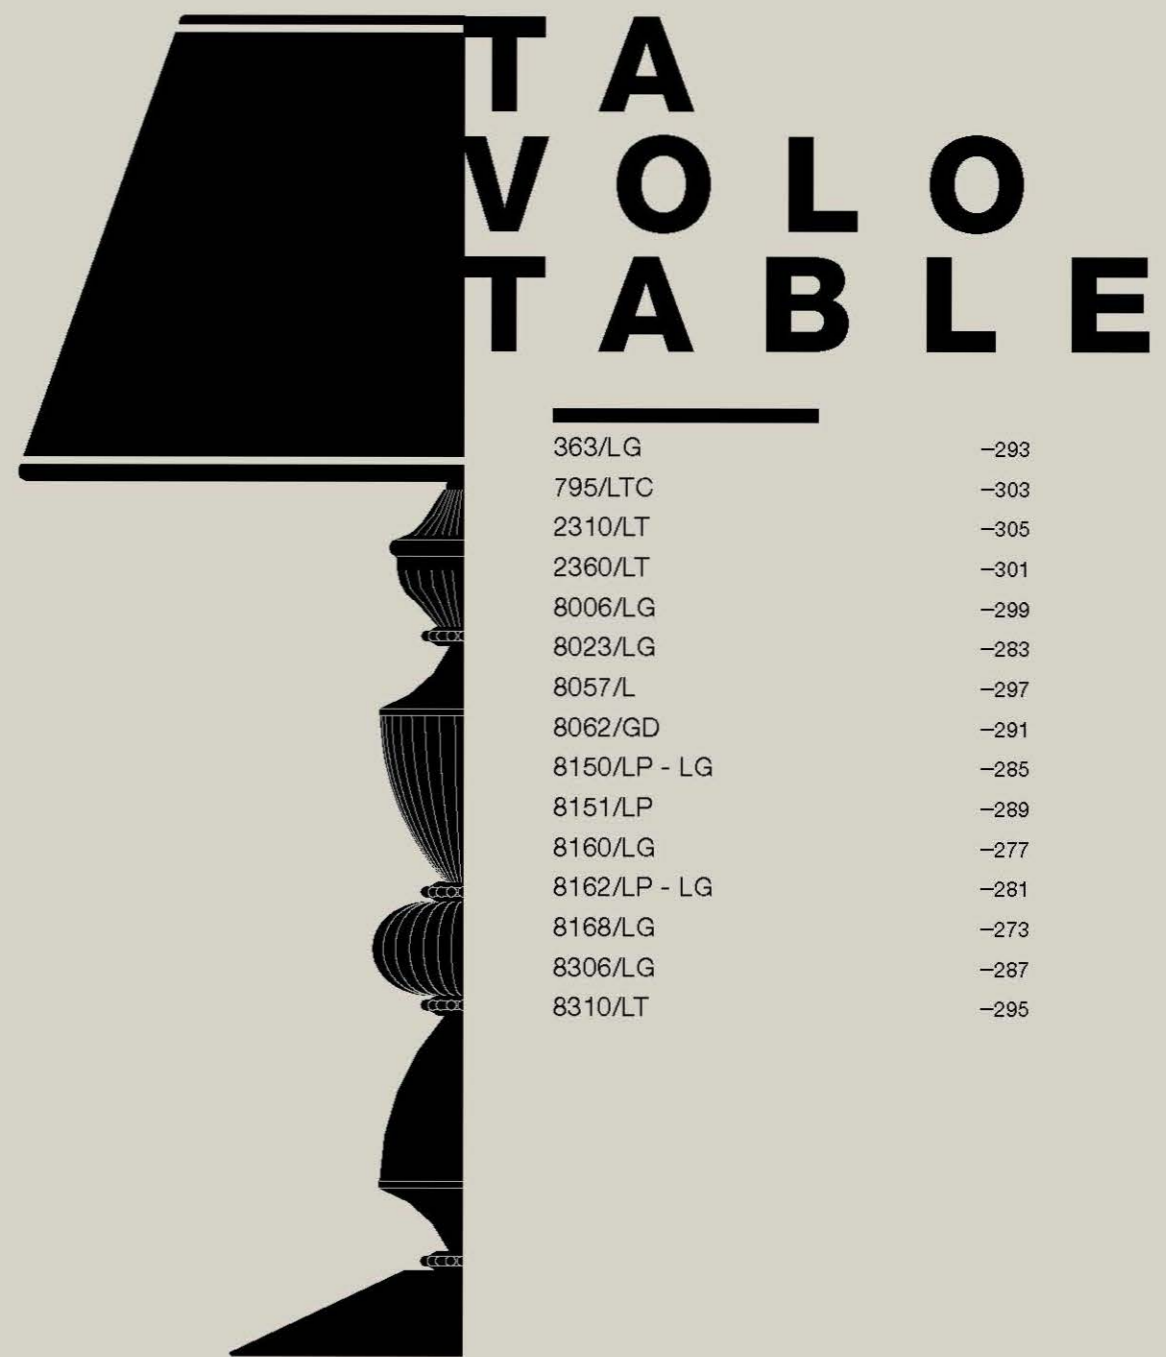

TAVOLO
TABLE

363/LG	-293
795/LTC	-303
2310/LT	-305
2360/LT	-301
8006/LG	-299
8023/LG	-283
8057/L	-297
8062/GD	-291
8150/LP - LG	-285
8151/LP	-289
8160/LG	-277
8162/LP - LG	-281
8168/LG	-273
8306/LG	-287
8310/LT	-295