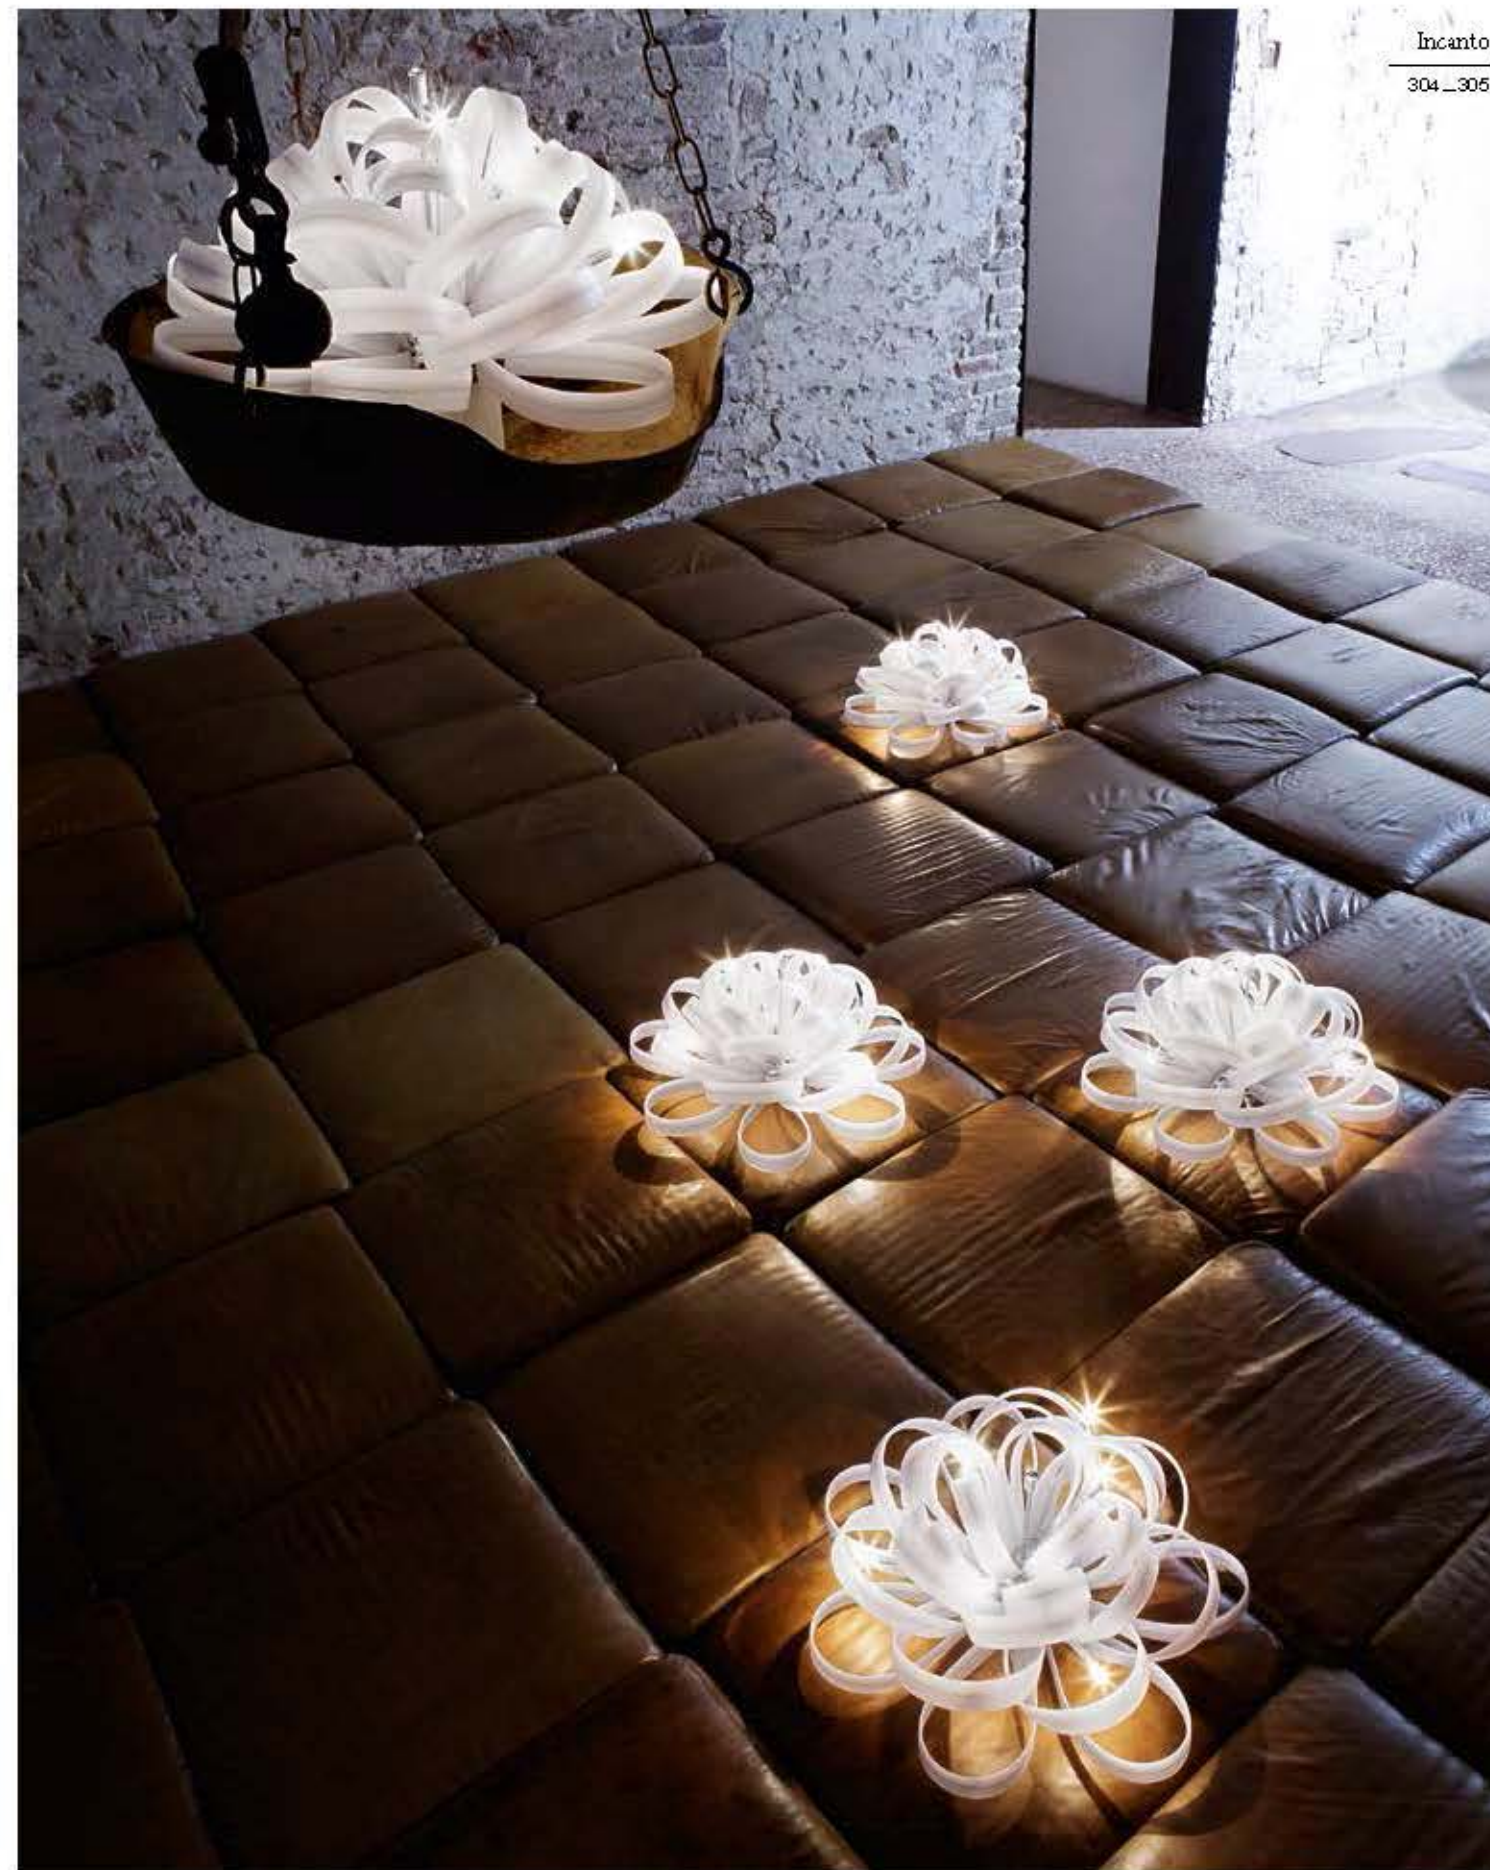

: Table lamp in coloured pvc and chrome metal finish. Available in different colours.

dimensioni _ dimensions
ø 50 h. 23 _ ø 20" h. 10"

lampadine _ bulbs
5 - G4

correlati _ relateds
p. 207

Incanto
304_305