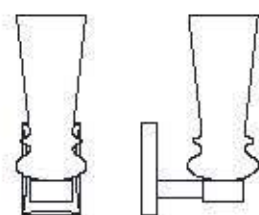

LICIO 2296/APG

DESIGNER
STUDIO MAMO

: Lampada a parete in metallo con finitura in rame spazzolato e nero opaco e diffusore in vetro soffiato. Disponibile in varianti dimensionali e cromatiche.

: *Wall lamp in metal with brushed copper and matt black finish and blown glass diffuser. Available in different dimensions and colours.*