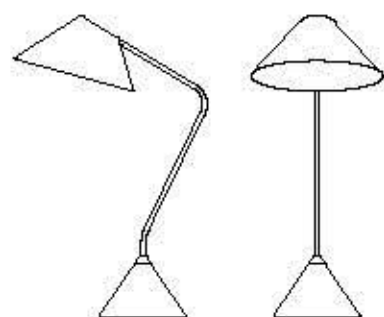

FLAMINGO 795/PC

DESIGNER
STEFANO TRAVERSO

: Lampada da terra in metallo con finitura bianco, diffusore in metacrilato e base in cemento. Disponibile in varianti cromatiche.

: Floor lamp in metal with white finish, methacrylate diffuser and concrete base. Available in different colours.

dimensioni _ dimensions
ø 70x100 h. 174 _ ø 23"x39" h. 69"

lampadine _ bulbs
4 - E27 / 4 - E26