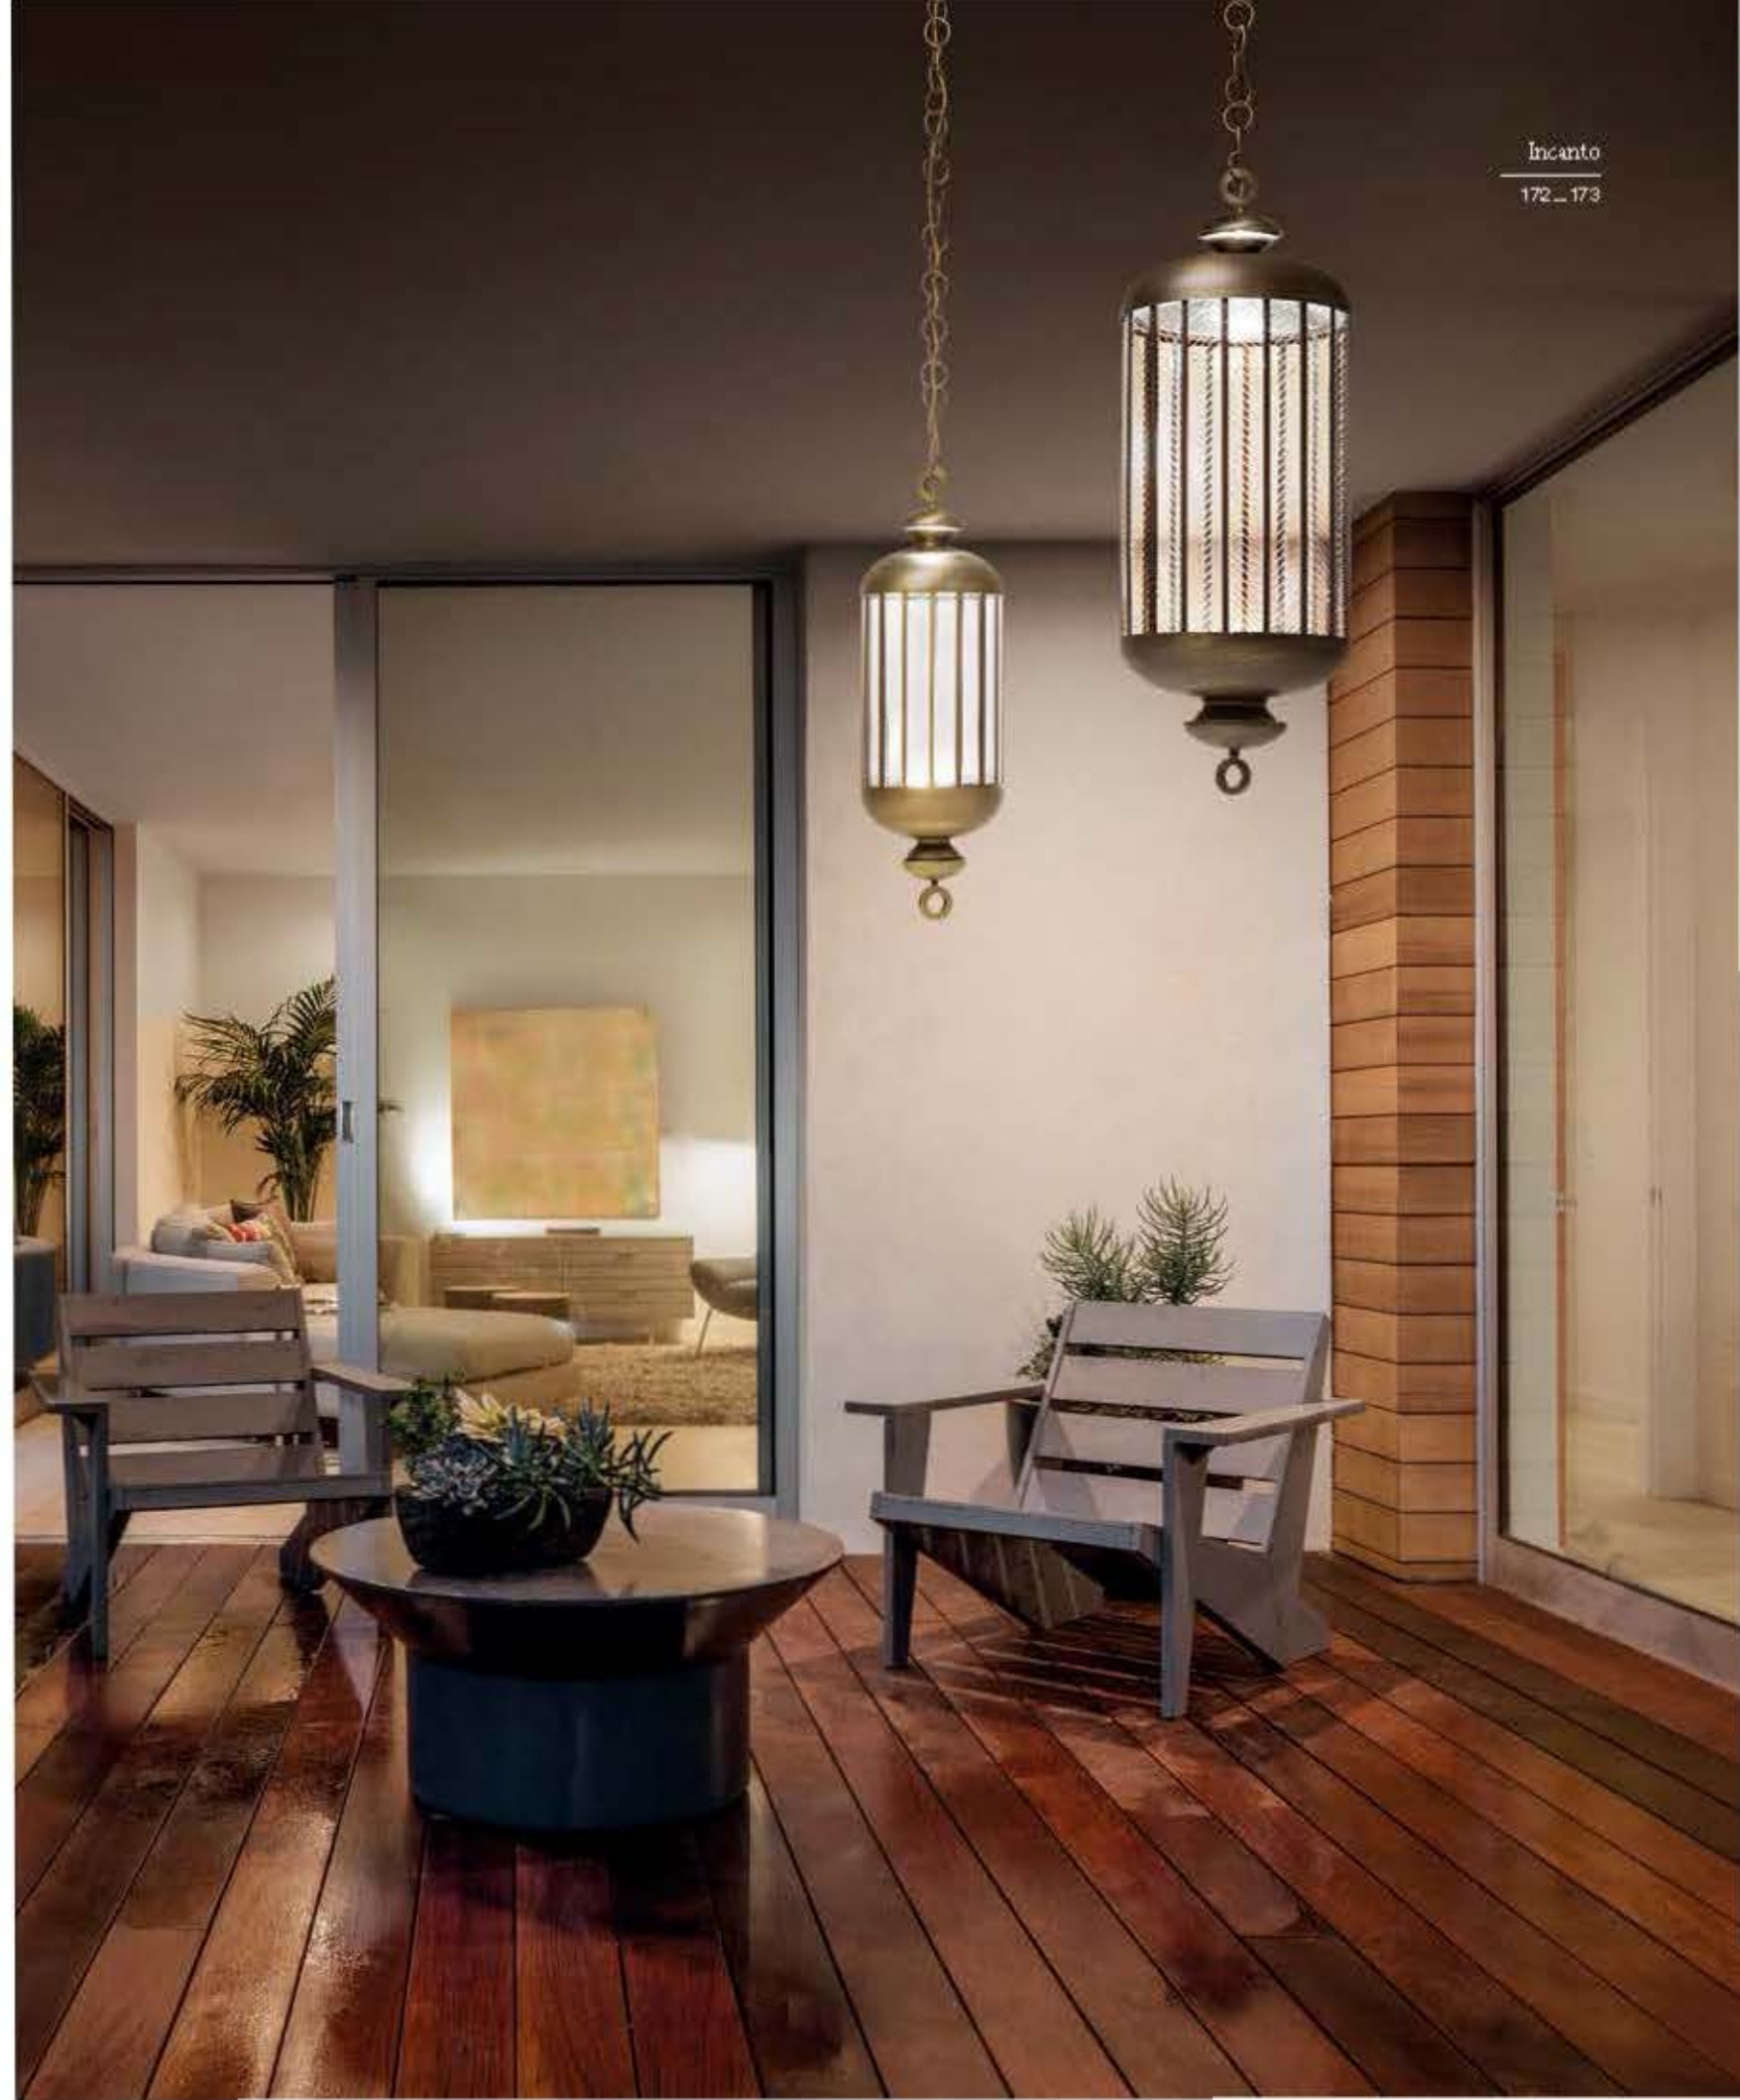

dimensioni _ dimensions
ø 26 h. 81 _ ø 11" h. 32"

lampadine _ bulbs
28w - LED - 1930 Lumen

dimensioni _ dimensions
ø 38 h. 102 _ ø 15" h. 41"

lampadine _ bulbs
39w - LED - 2370 Lumen

3000K standard, alternative disponibili a richiesta.
3000K standard, other options available on request.

correlati _ relateds
p. 313, 233