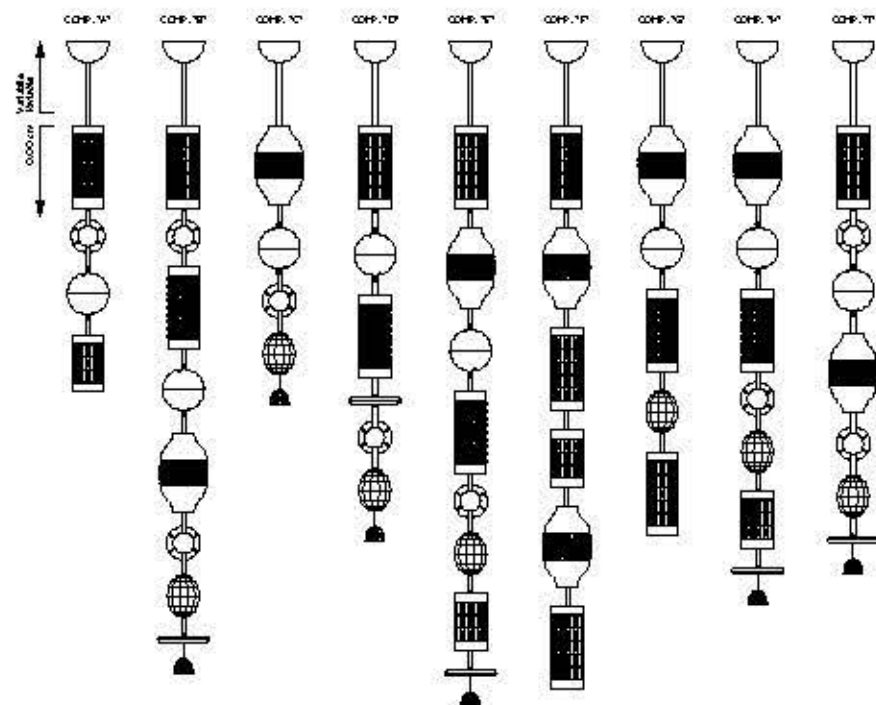

ODETTE ODILE 2360

DESIGNER
EDWARD VAN VLIET

Lampada a sospensione modulare composta da elementi in vetro, metallo, cristallo e ceramica. Disponibile in varianti dimensionali e cromatiche.

Pendant made of glass, metal, crystal, leather and ceramic elements. Available in dimensions and colours.