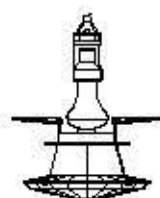

3025

FI

: Spotlight in cristallo Swarovski Elements trasparente e metallo on finitura cromo.
Disponibile in varianti cromatiche.

: *Spotlight in clear Swarovski Elements crystal and metal with chrome finish.
Available in different colours.*