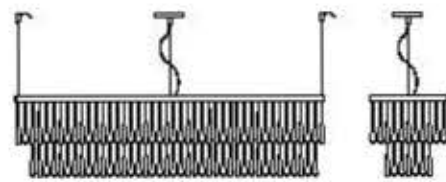

sospensioni _ suspensions

ALDO 2307/S

DESIGNER
ITALAMP STUDIO

: Lampada a sospensione in metallo con finitura nickel e gocce in vetro trasparente. Disponibile in varianti dimensionali.

: Pendants in metal with nickel plated finish and transparent glass drops. Available in different dimensions.