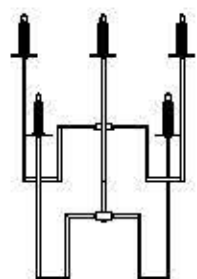

SPIDER T10/P

DESIGNER
CARLO COLOMBO

: Lampada da terra in metallo con finitura cromo e diffusori in vetro satinato. Disponibile in varianti cromatiche.

: Floor lamp in metal with chrome finish and satin glass diffusers. Available in different colours.