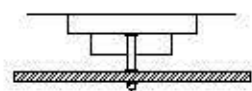

3006 FE/EXT

: Spotlight in vetro trasparente e metallo con finitura cromo. Disponibile in varianti cromatiche.

: *Spotlight in clear glass and metal with chrome finish. Available in different colours.*