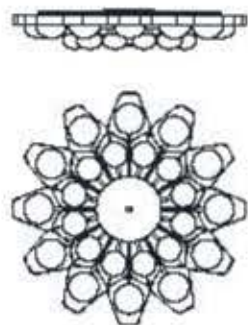

: Ceiling lamp in nickel gold metal and blown satin glass diffusers. Available in different dimensions and colours.

dimensioni _ dimensions
ø 140 h. 27 _ ø 56" h. 11"

lampadine _ bulbs
28 - G9

correlati _ relateds
p. 309