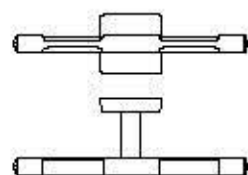

CARRE' 3034/AP2

DESIGNER
ROBERTA VITADELLO
STEFANO TRAVERSO

: Lampada a parete in metallo finitura cromo con diffusori in vetro satinato e particolare Swarovski Elements. Disponibile in varianti dimensionali e cromatiche.

: Wall lamp in chrome metal finish with satin glass diffusers and Swarovski Elements detail. Available in different dimensions and colours.

dimensioni _ dimensions

L38 h.9 sp.13 _ W 10" h.4" d.6"

lampadine _ bulbs

2 - G9