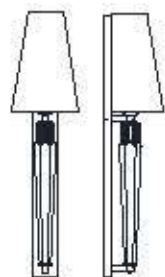

SPILLO 8057/AP

DESIGNER
ITALAMP STUDIO

: Lampada a parete in cristallo intagliato e metallo con finitura cromo, diffusore in tessuto blu. Disponibile in varianti cromatiche.

: Wall lamp in carved crystal and metal with chrome finish, blue fabric shade. Available in different colours.

dimensioni _ dimensions
L 19 h 76 sp. 16 _ W 7" h 30" sp. 6"

lampadine _ bulbs
1 - E27 / 1 - E26