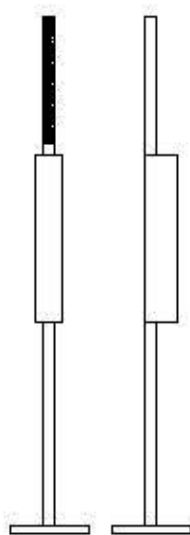

parete _ wall

STORCIA 2355/AP

DESIGNER
STEFANO TRAVERSO

: Lampada a parete in metallo con finitura cromo spazzolato e diffusori in tessuto bianco o nero, particolari in Swarovski Elements nero o aurora boreale. Disponibile in varianti cromatiche.

: *Wall lamp in brushed chrome metal finish with black or white fabric shade and Swarovski Elements details in black or northern light finish. Available in different colours.*

dimensioni _ dimensions
L 10 h. 195 sp. 10 _ W 4" h. 77" d. 4"

lampadine _ bulbs
1 - G11

Incanto

248_249