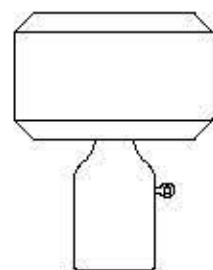

ODETTE ODILE 2360/LT

DESIGNER
EDWARD VAN VLIET

: Lampada da tavolo in ceramica nera o bianca con diffusore in tessuto nero o bianco. Disponibile in varianti cromatiche.

: Table lamp with black or white ceramic base. Black or white fabric shade. Available in different colours.