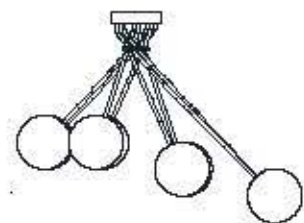

: Ceiling lamp in nickel gold and anthracite metal with blown satin glass diffusers. Available in different colours.

dimensioni _ dimensions
ø 78 h. 60 _ ø 31" h. 24"

lampadine _ bulbs
8 - G9

CE     A+++A C>E