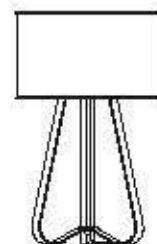

dimensioni _ dimensions

L 14 h. 185 sp. 130 _ W 5" h. 73" d. 61"

lampadine _ bulbs

1 - E14 / 1 - E12

correlati _ relateds
p. 29, 31, 23, 25, 27

LILY

3061/L

DESIGNER
CABERLON+CAROPPI
ARCHITETTI ASSOCIATI

dimensioni _ dimensions
ø 28 h. 47 _ ø 11" h. 18"

lampadine _ bulbs
1 - E27 / 1 - E26

correlati _ relateds
p. 31, 24, 23, 27

A small graphic of a lamp base, showing the three curved legs and the central junction.

dimensioni _ dimensions
ø 70 h. 175 _ ø 28" h. 69"

lampadine _ bulbs
3 - E27 / 3 - E26

correlati _ relateds
p. 29, 24, 23, 27

— progetto _ project

VALENTINA 4025/S

DESIGNER
THOP + SIMONE BRETTO

: Lampada a sospensione in metallo con finitura oro chiaro e diffusore in vetro rosso. Disponibile in varianti cromatiche.