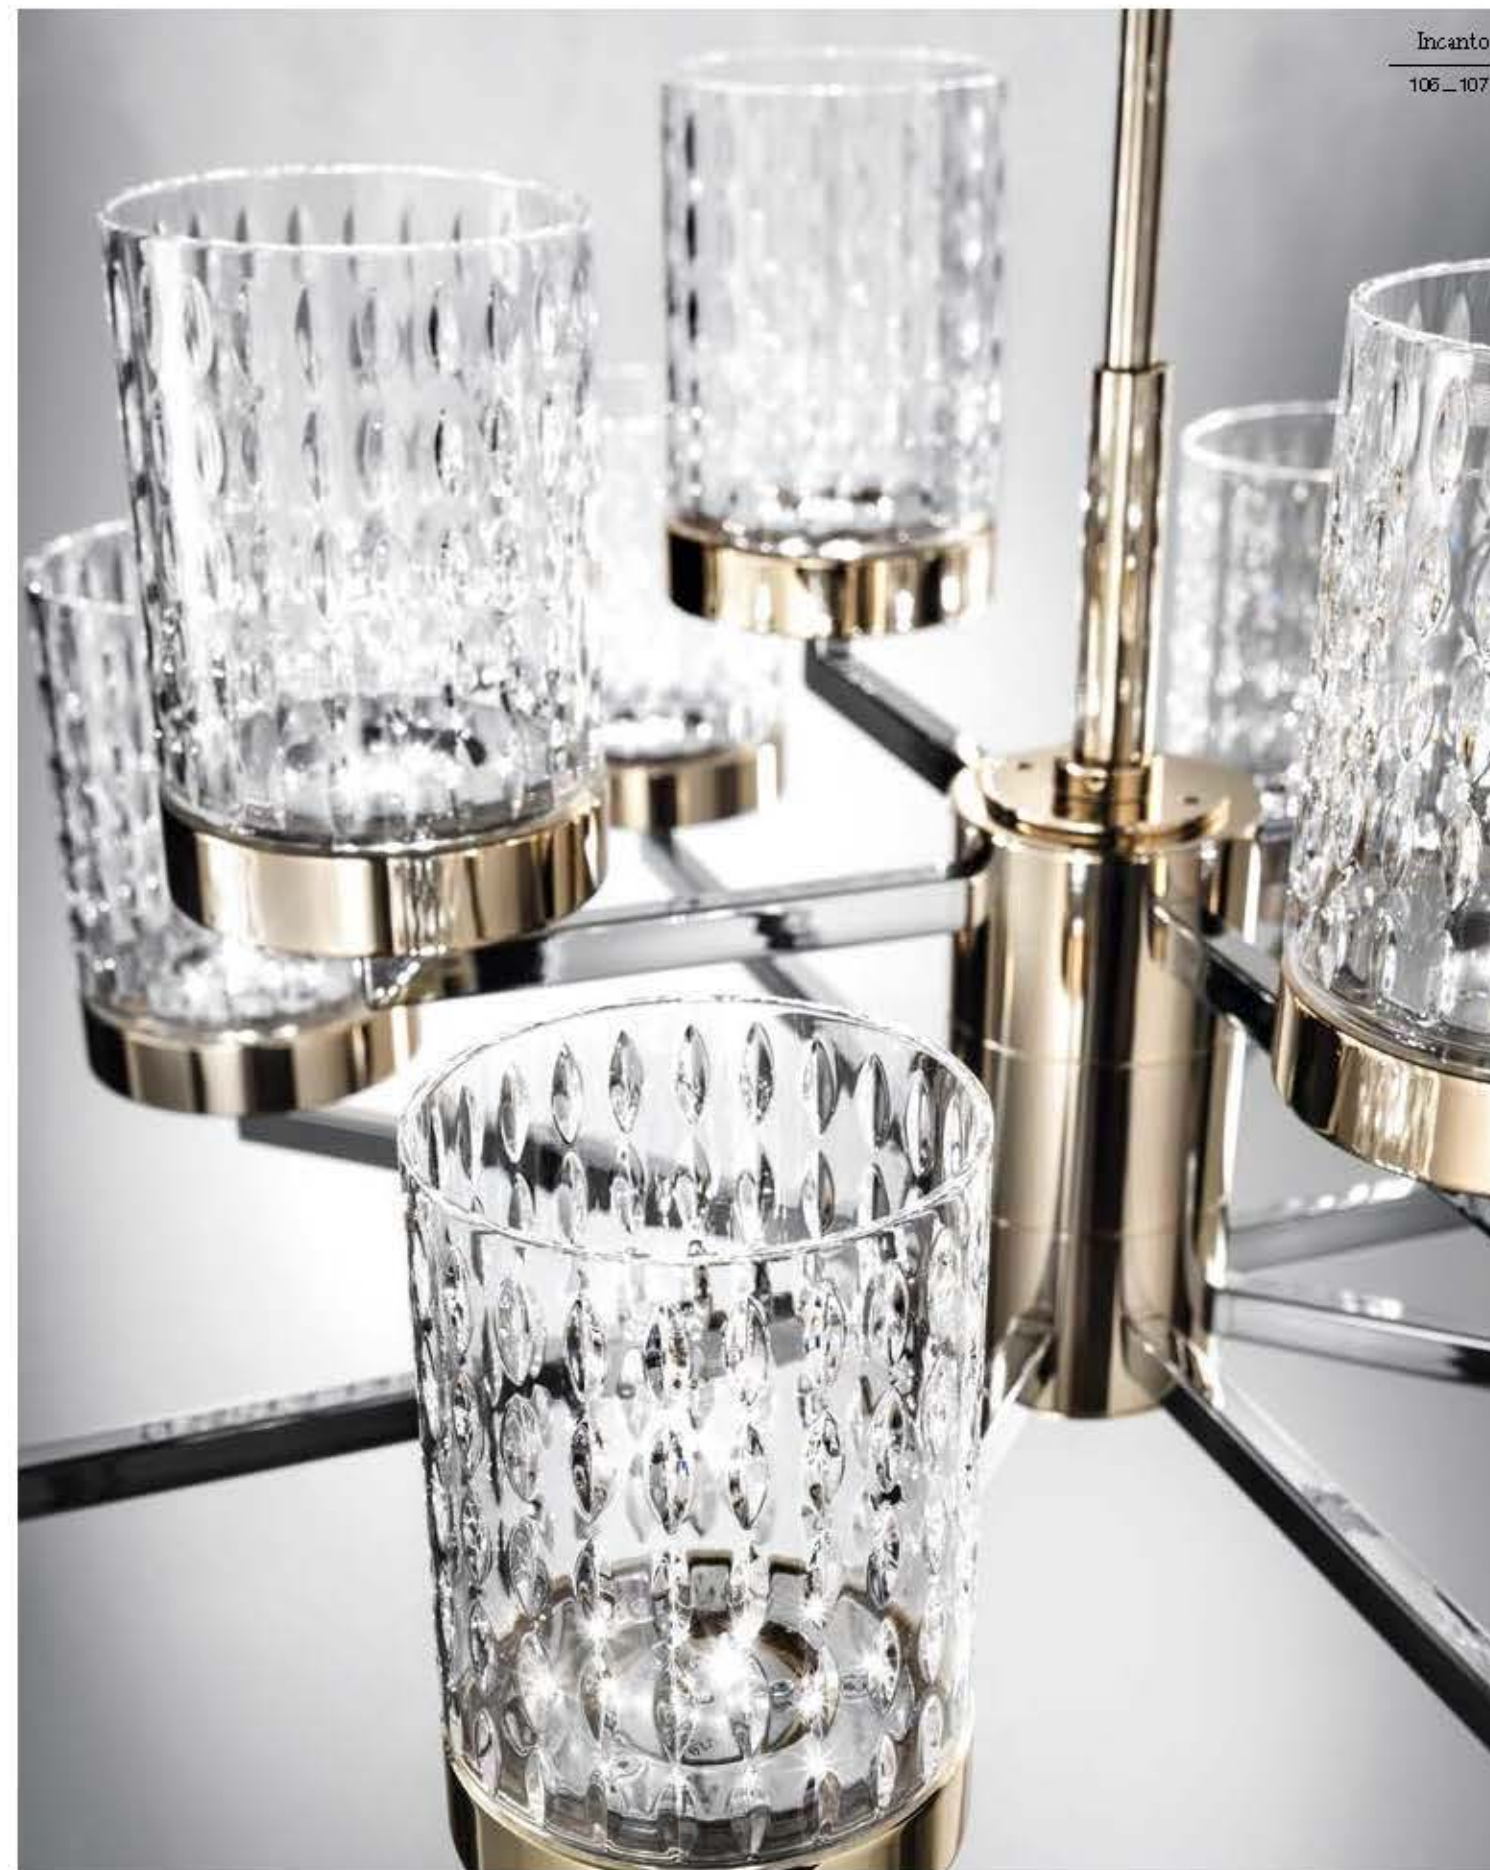

dimensioni _ dimensions
ø 85x85 h. 80 _ ø 33x33" h. 31"

lampadine _ bulbs
78w - LED - 3000K - 7200 Lumen

3000K standard, alternative disponibili a richiesta.
3000K standard, other options available on request.

correlati _ relateds
p. 105, 217