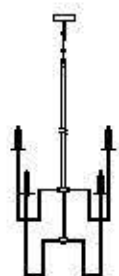

SPIDER T10/8-16

DESIGNER
CARLO COLOMBO

: Lampada a sospensione in metallo con finitura cromo e diffusori in vetro satinato. Disponibile in in varianti dimensionali.

: Pendant in metal with chrome finish and satin glass diffusers. Available in different dimensions.

dimensioni _ dimensions
ø 56 h. 140 _ ø 22" h. 55"
lampadine _ bulbs
8 - G9