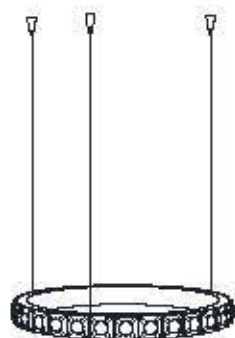

AURA

2391/70/90

DESIGNER
ITALAMP STUDIO

: Lampada a sospensione in metallo con finitura in argento satinato diffusori in vetro krek trasparente. Disponibile in varianti dimensionali e cromatiche.

: Chandelier in metal with satin silver finish and transparent krek glass diffusers. Available in different dimensions and colours.

dimensioni _ dimensions
ø 70 h. 5 _ ø 28" h. 2"

lampadine _ bulbs
26w - LED - 2600 Lumen

dimensioni _ dimensions
ø 90 h. 5 _ ø 35" h. 2"

lampadine _ bulbs
31w - LED - 3200 Lumen

3000K standard, alternative disponibili a richiesta.
3000K standard, other options available on request.