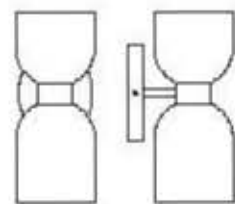

CATERINA 4026/AP2

DESIGNER
THDF + SIMONE BRETTEI

: Lampada a parete in metallo con finitura in oro chiaro e diffusore in vetro bianco opale e verde. Disponibile in varianti cromatiche.

: Wall lamp in metal with light gold finish with opal white and green glass diffusers. Available in different colours.