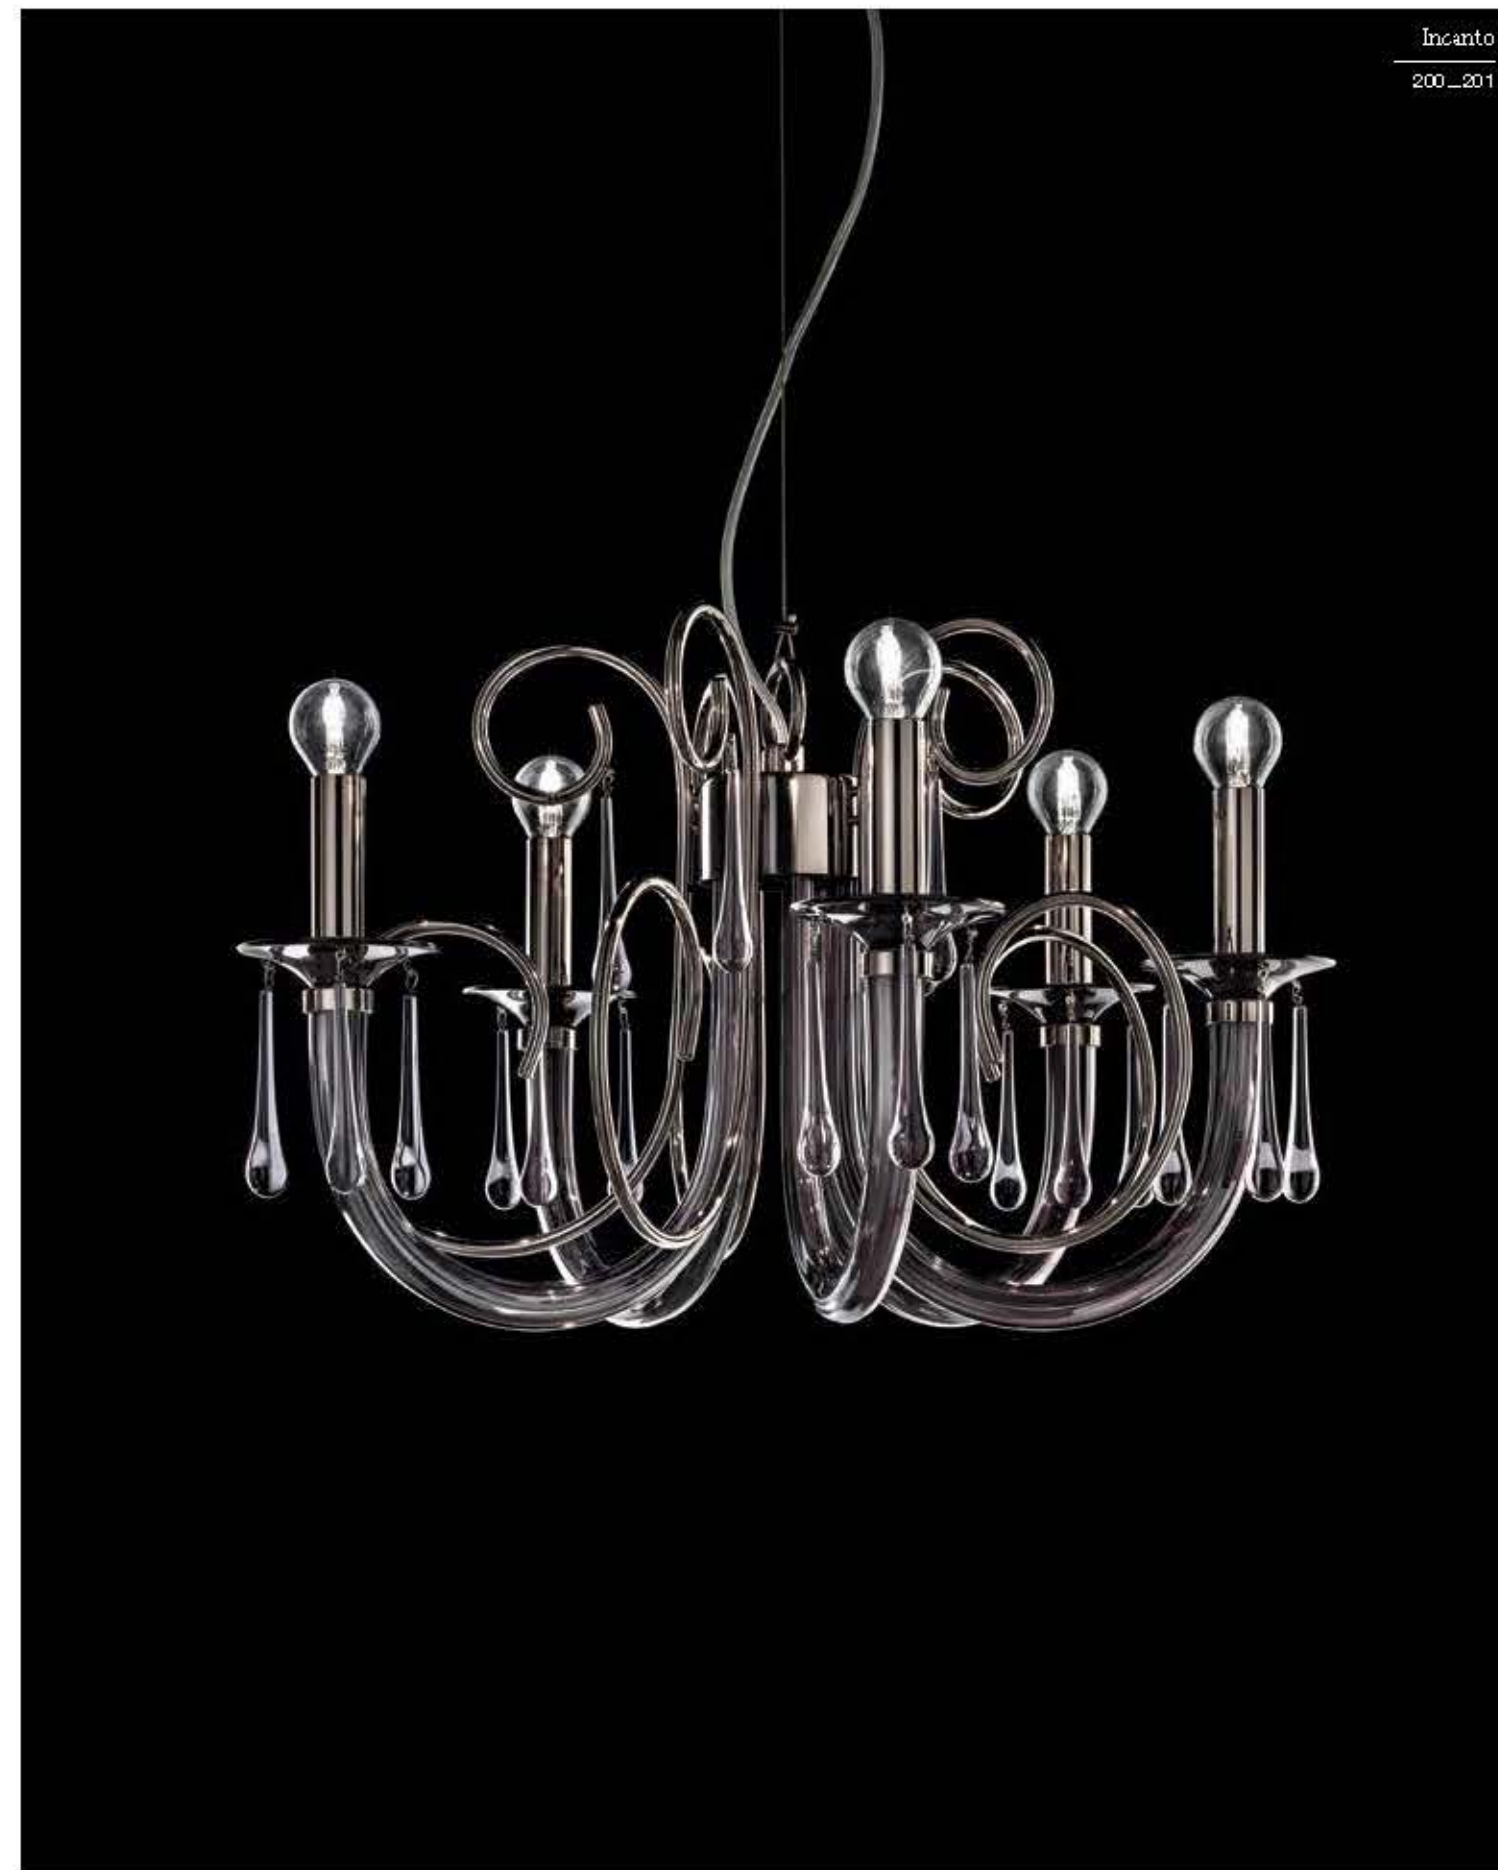

dimensioni _ dimensions
ø 58 h. 35 _ ø 23" h. 14"

lampadine _ bulbs
5 - E14 / 5 - E12