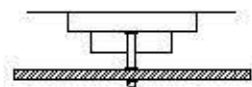

3009

FE/EXT

: Spotlight in vetro acidato metallico con finitura cromo. Disponibile in varianti cromatiche.

: *Spotlight in satin glass and metal with chrome finish. Available in different colours.*

dimensioni *_dimensions*
ø 22 h. 7 *_ ø 9" h. 3"*
lampadine *_bulbs*
1 - GX53