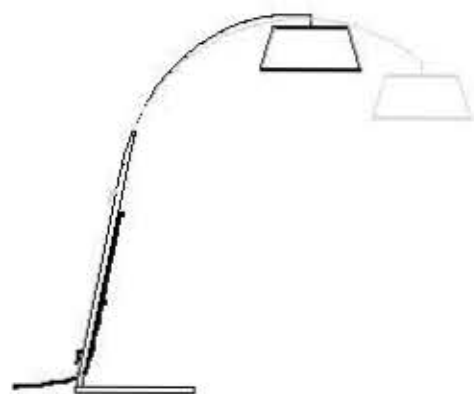

DADA 2011/C

DESIGNER
ROBERTA VITADELLO
STEFANO TRAVERSO

: Lampada da terra con corpo in metallo regolabile
con finitura cromo. Diffusore in tessuto color grigio
scuro. Cablaggio rosso.

: Extensible floor lamp in metal with chrome finish.
Dark grey fabric shade. Red wire.

dimensioni _ dimensions
ø 60 h. 202/206 sp. 141/215 _ ø 24" h. 80"-81" d. 65"/84"

lampadine _ bulbs
1 - E27 / 1 - E26