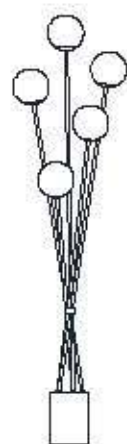

TEA 2392/P

DESIGNER
ITALAMP STUDIO

: Lampada da terra in metallo con finitura oro nichel e antracite, diffusori in vetro soffiato satinato.

: Floor lamp in metal with gold nickel and anthracite finish. Blown satin glass diffusers.