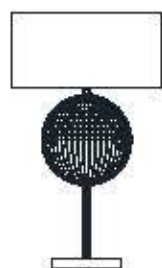

⋮ Table lamp in gold nickel metal and carved clear and teak crystal. Dove coloured fabric shade.

dimensioni _ dimensions
ø 38 h. 65 _ ø 15" h. 26"

lampadine _ bulbs
1 - E27 + 2,5w LED / 1 - E26 + 2,5w LED