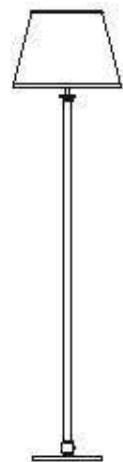

PERLA 7020/P

DESIGNER
ITALAMP STUDIO

: Lampada da terra in metallo con finitura cromo e bianco, particolari in vetro e diffusore in tessuto avorio. Disponibile in varianti cromatiche.

: Floor lamp in metal with chrome and ivory finish with glass details and white fabric shade. Available in different colours.