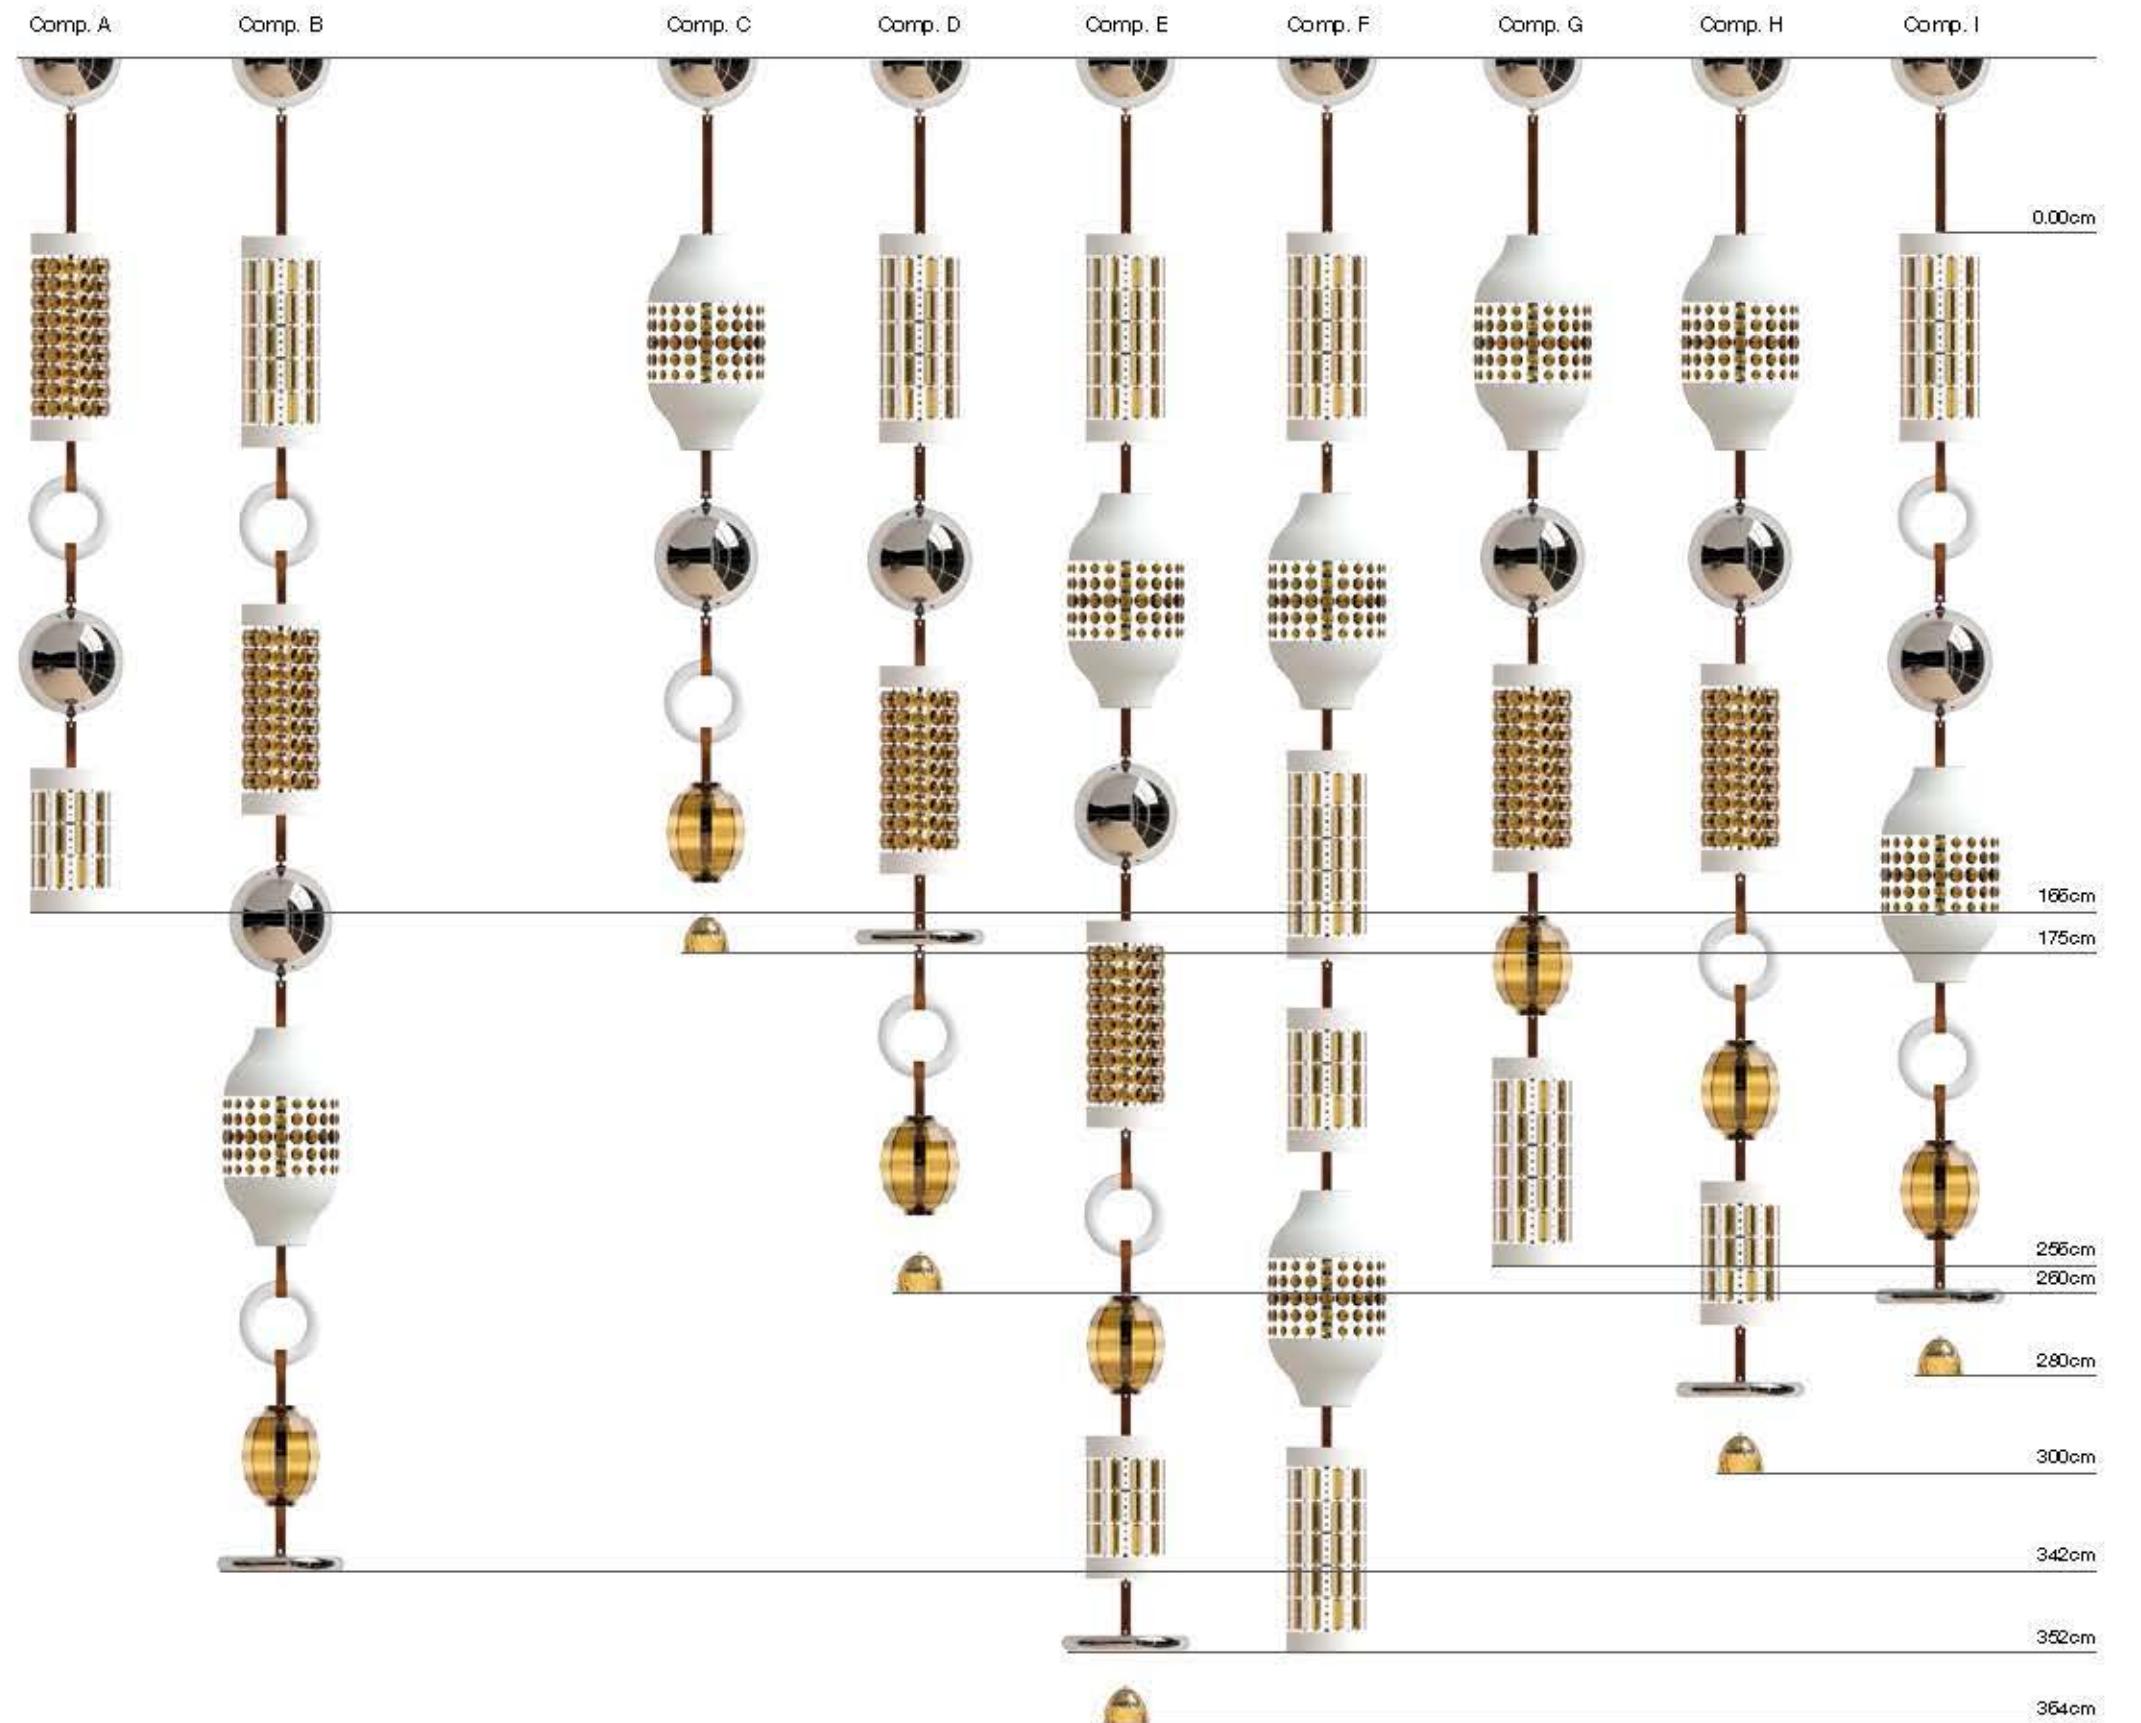

dimensioni _ dimensions
ø 150 h. 150 _ ø 59" h. 59"

lampadine _ bulbs
40 - E14 / 40 - E12

ODETTE ODILE 2360

DESIGNER
EDWARD VAN VLIET

: Lampada a sospensione modulare composta da elementi in vetro, metallo, cristallo, pelle e ceramica. Disponibile in varianti dimensionali e cromatiche.

: Pendant made of glass, metal, crystal, leather and ceramic elements. Available in different dimensions and colours.

Comp. H

Comp. I

Comp. H

dimensioni _ dimensions
ø 32 h. 300 _ ø 11" h. 118"

lampadine _ bulbs
117,6w - LED - 12380 Lumen

dimensioni _ dimensions
ø 32 h. 280 _ ø 12" h. 110"

lampadine _ bulbs
99,6w - LED - 10680 Lumen

3000K standard, alternative disponibili a richiesta.
3000K standard, other options available on request.

correlati _ relateds
p. 185, 301

ODETTE ODILE 2360

DESIGNER
EDWARD VAN VLIET

Lampada a sospensione modulare composta da elementi in vetro, metallo, cristallo e ceramica. Disponibile in varianti dimensionali e cromatiche.

Pendant made of glass, metal, crystal, leather and ceramic elements. Available in dimensions and colours.