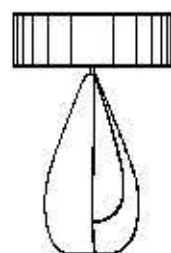

SUPERBA 3060/P

DESIGNER
ITALAMP STUDIO

: Lampada da terra in metallo con finitura bianco e diffusori in tessuto bianco e argento o nero e oro.

: Floor lamp in metal with white finish and fabric shades black and gold or white and silver.

dimensioni _ dimensions
ø 77 h. 116 _ ø 31" * h. 46"

lampadine _ bulbs
4 - E27 / 4 - E27