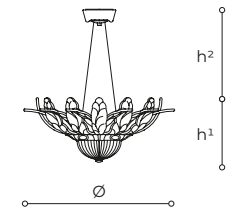

8052/OA

Crystal
and
antique
gold

TECHNICAL SHEETS

CELEBRITIES

50

SUSPENSION

50/70-3C
 Ø 70 . h¹ 33 . h² 10-100
 Ø 28" . h¹ 13" . h² 4-39"
 11x6w - E14 - Led

CEILING