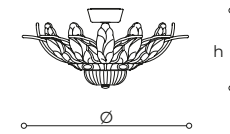

8052/OA

Crystal
and
antique
gold

TECHNICAL SHEETS

CELEBRITIES

50

SUSPENSION

50/70-3C
 Ø 70 . h¹ 33 . h² 10-100
 Ø 28" . h¹ 13" . h² 4-39"
 11x6w - E14 - Led

CEILING