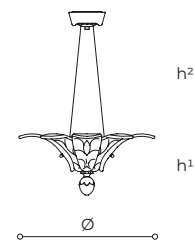

SUSPENSION