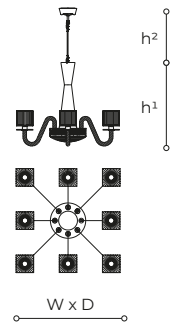

328
METROPOLITAN

SUSPENSION