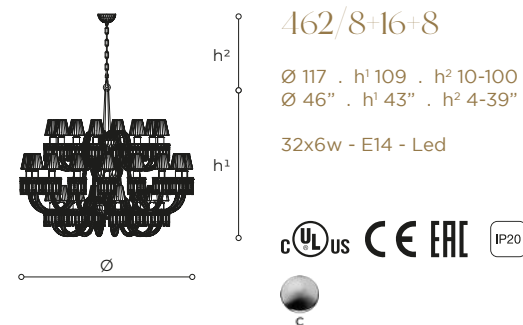

WALL

WALL

704

SUSPENSION

575
ETOILE

SUSPENSION