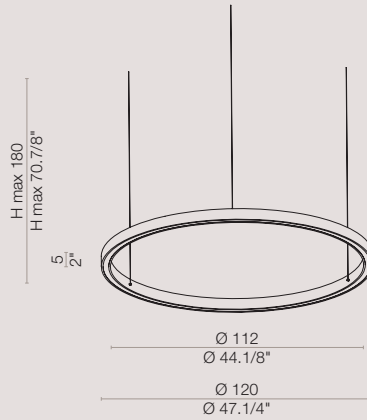

RINSO80BC (white) **1.197,00 €**
RINSO80BR (brushed bronze) **1.520,00 €**
RINSO80OR (brushed gold) **1.520,00 €**

RINSO120BC (white) **1.480,00 €**
RINSO120BR (brushed bronze) **1.930,00 €**
RINSO120OR (brushed gold) **1.930,00 €**