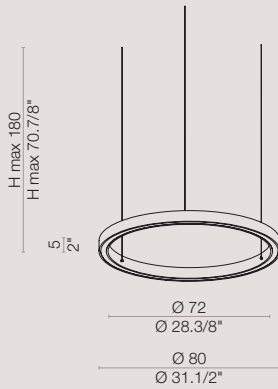

RINSO80BC (white) **1.197,00 €**
RINSO80BR (brushed bronze) **1.520,00 €**
RINSO80OR (brushed gold) **1.520,00 €**

RINSO120BC (white) **1.480,00 €**
RINSO120BR (brushed bronze) **1.930,00 €**
RINSO120OR (brushed gold) **1.930,00 €**