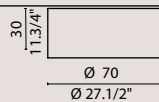

CY PL 70 € **442,00**

PL CY7001	white/ bianco
PL CY7002	red/ rosso
PL CY7003	green/ verde
PL CY7004	blue/ blu
PL CY7005	black/ nero
PL CY7006	brown/ marrone
PL CY7007	ivory/ avorio
PL CY7009	tobacco/tabacco
PL CY7010	cream/ crema

3 x E27 SUITABLE FOR LED LAMPS