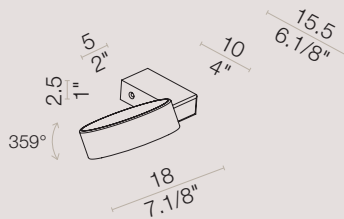

DISC - AP/PL 1L

APALU1LBC + ALUBBCL
white/ bianco € 276,00

APALU1LBC + ALUDCEL
concrete/ cemento € 342,00