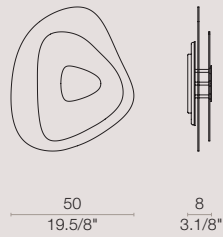

( white/ bianco)

€ 397,00

AP/ PL 60

**PLSMO60BCL**

( white/ bianco)

€ 661,00

[En] > Flat glass panels shaped and decorated in white color can be installed at wish creating various compositions.

The 50 AP/PL model has 2 glasses and the 60 AP/PL model has 3 glasses.