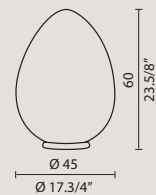

1 x max 100W E27 halo
1 x max 30W E27 floor