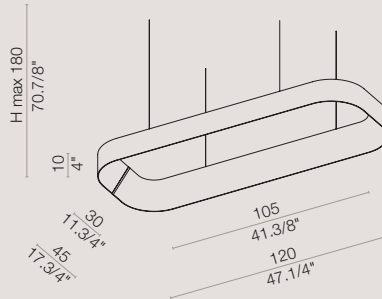

IS RE SO 120 € 679,00

- **ISRESO120BCL** white/ bianco
- **ISRESO120TOL** dove/ tortora
- **ISRESO120MAL** brown/ marrone
- **ISRESO120BXL** black/ nero