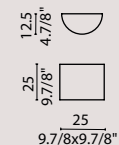

1 x E27 SUITABLE FOR LED LAMPS