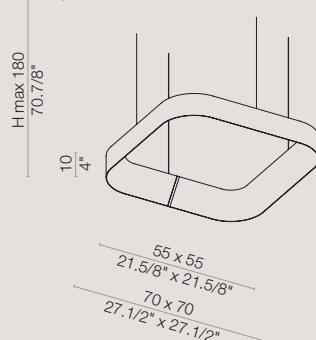

IS SQ SO 70 € 667,00

- **ISSQSO70BCL** white/ bianco
- **ISSQSO70TOL** dove/ tortora
- **ISSQSO70MAL** brown/ marrone
- **ISSQSO70BXL** black/ nero