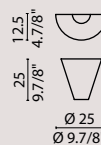

1 x E27 SUITABLE FOR LED LAMPS

CY AP € **145,00**

AP CY01	white/ bianco
AP CY02	red/ rosso
AP CY03	green/ verde
AP CY04	blue/ blu
AP CY05	black/ nero
AP CY06	brown/ marrone
AP CY07	ivory/ avorio
AP CY09	tobacco/tabacco
AP CY10	cream/ crema