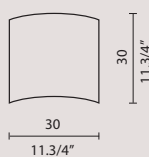

**symbols**

**photometric test SMOKE PL 60**

VAT excluded/ IVA esclusa

AP/ PL

**APBIG** € 169,00

profondità 11  
/ depth 4.3/8"

1 x E27 suitable for LED lamps

White satin-finish glass diffuser.  
Mounting: matt white.