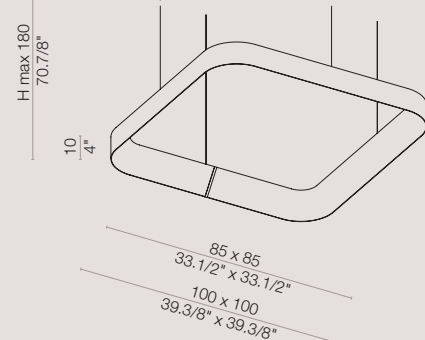

IS SQ SO 100 € 975,00

- **ISSQSO100BCL** white/ bianco
- **ISSQSO100TOL** dove/ tortora
- **ISSQSO100MAL** brown/ marrone
- **ISSQSO100BXL** black/ nero