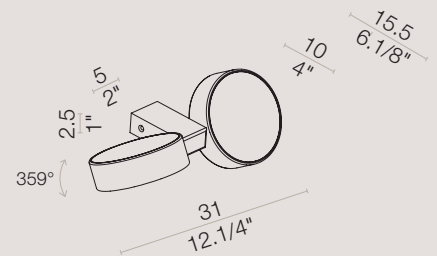

DISC - AP/PL 1L

APALU2LBC + 2 x ALUBBCL
white/ bianco € 515,00

APALU2LBC + 2 x ALUDCEL
concrete/ cemento € 611,00