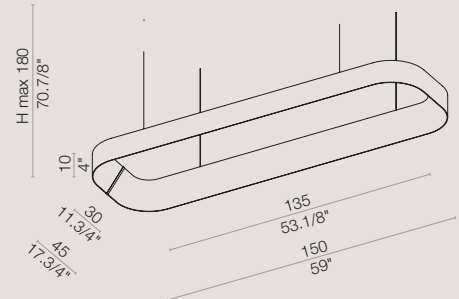

IS RE SO 150 € 793,00

- **ISRESO150BCL** white/ bianco
- **ISRESO150TOL** dove/ tortora
- **ISRESO150MAL** brown/ marrone
- **ISRESO150BXL** black/ nero