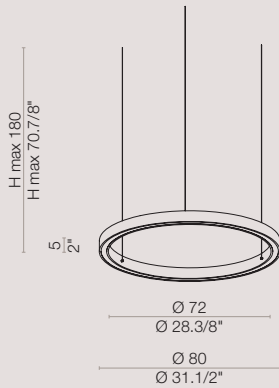

RINSO80BC (white)	€ 1.197,00
RINSO80BR (brushed bronze)	€ 1.520,00
RINSO80OR (brushed gold)	€ 1.520,00