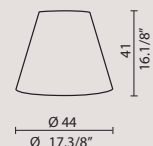

1 x max 100W E27 halo +
2 x max 42W E14 halo