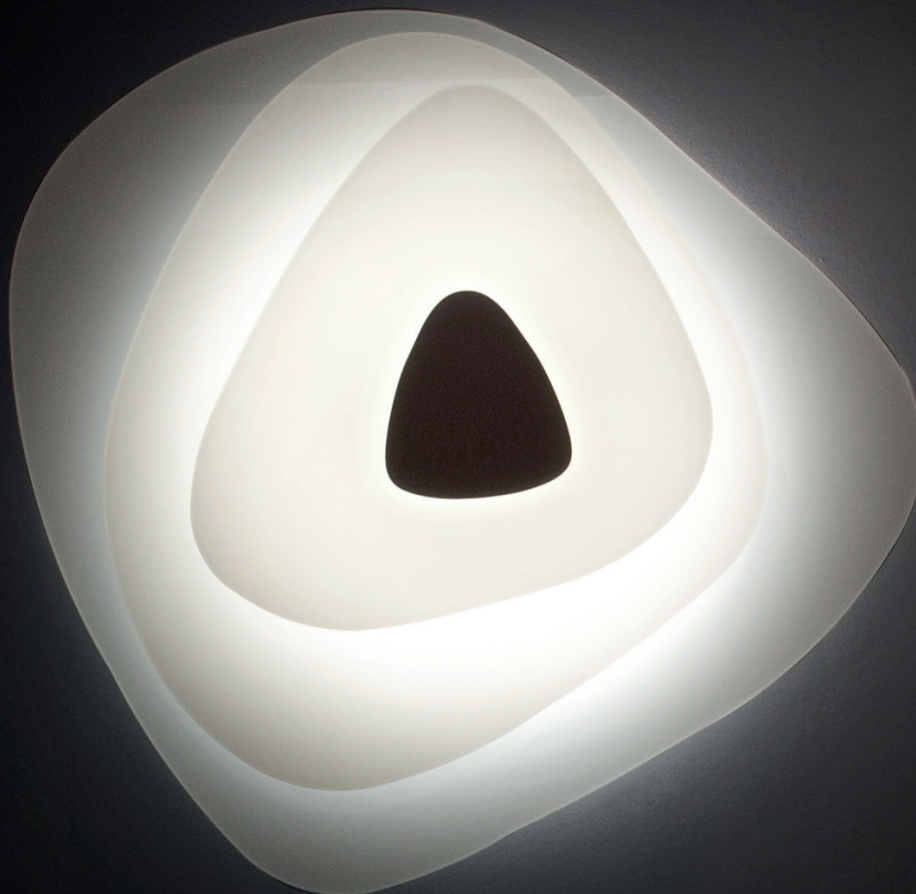

## [En] > Overlapping.

The apparently casual juxtapositioning of formless shapes gives birth to SMOKE. Sheets of white glass overlap, giving an interesting play of light and darkness that are appraised by the reflective surfaces of the diffusers. They are presented as independent elements and can be matched up in different positions opposite each other, creating a variety of shapes.