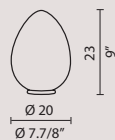

1 x max 42W E14 halo
1 x max 14W E14 floor

TA 40

LTOVOMBC € 343,00