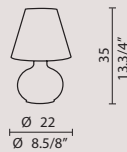

1 x max 42W E14 halo +
1 x max 28W E14 halo

TA 55

LTCANM € 564,00