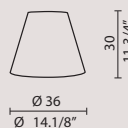

1 x max 70W E27 halo +
2 x max 28W E14 halo

VTCAND75PBC € 556,00