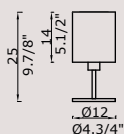

1 x E14 SUITABLE FOR LED LAMPS

SQ AP € **145,00**

AP SQ01	white/ bianco
AP SQ02	red/ rosso
AP SQ03	green/ verde
AP SQ04	blue/ blu
AP SQ05	black/ nero
AP SQ06	brown/ marrone
AP SQ07	ivory/ avorio
AP SQ09	tobacco/tabacco
AP SQ10	cream/ crema