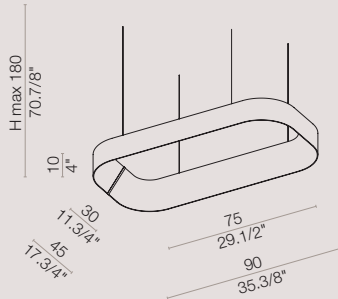

**UNTIL STOCKS ARE EXHAUSTED/
FINO AD ESAURIMENTO SCORTE**

IS RE SO 90 € 617,00

- **ISRESO90BCL** white/ bianco
- **ISRESO90TOL** dove/ tortora
- **ISRESO90MAL** brown/ marrone
- **ISRESO90BXL** black/ nero