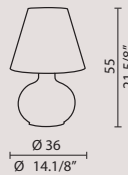

1 x max 70W E27 halo +
2 x max 28W E14 halo

TA 75

LTGCAN € 954,00