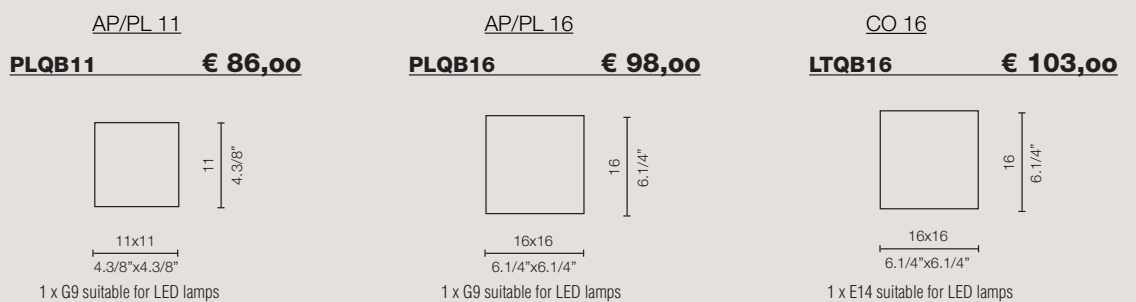

White satin-finish glass diffuser.
Mounting: matt white.

Diffusore in vetro satinato bianco.
Montatura laccata bianca.