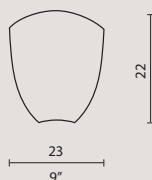

VAT excluded/ IVA esclusa

AP 22

APMAX € 119,00

profondità 11
depth 4.3/8"

1 x E27 suitable for LED lamps

White satin-finish "incamiciato" blown glass diffuser.
Mounting: matt white.

Diffusore in vetro bianco incamiciato satinato.
Montatura laccata bianca.