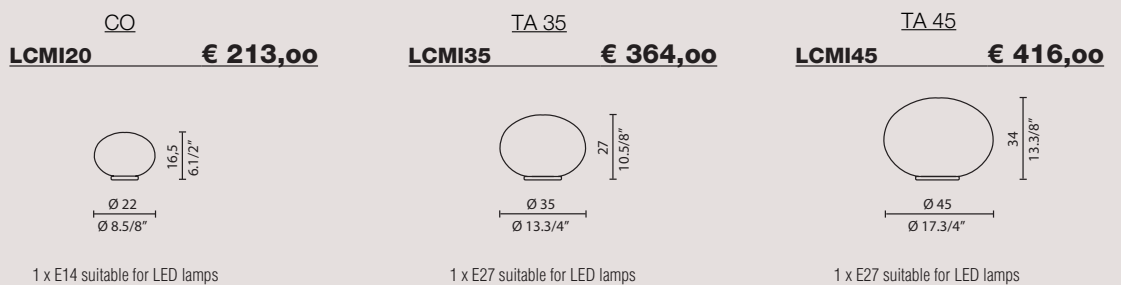

White satin-finish glass diffuser.
Mounting: matt white.

Diffusore in vetro satinato bianco.
Montatura laccata bianca.

label **B**