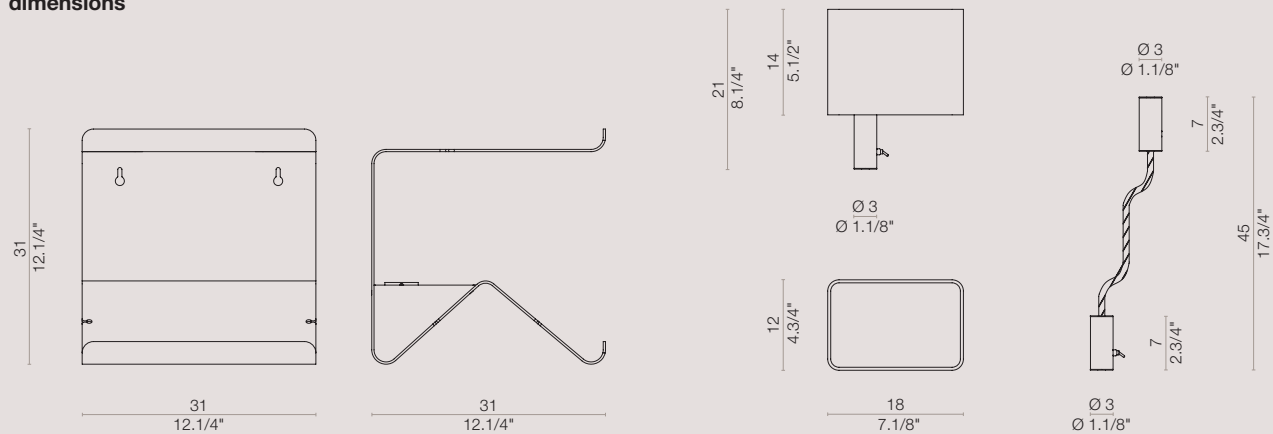

STRUCTURE

symbols

dimensions

colours/ colori

Custom colours on demand/ colori personalizzabili su richiesta: call for a quotation/ chiama per quotazione