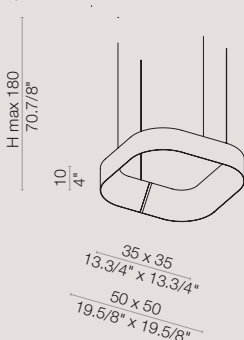

IS SQ SO 50 € 428,00

- **ISSQSO50BCL** white/ bianco
- **ISSQSO50TOL** dove/ tortora
- **ISSQSO50MAL** brown/ marrone
- **ISSQSO50BXL** black/ nero