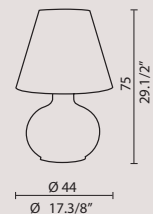

1 x max 100W E27 halo +
2 x max 42W E14 halo

SPARE PARTS: glass shade/ RICAMBI: paralume in vetro

VTCANDLT35P € 116,00