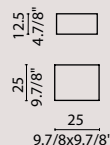

1 x E27 SUITABLE FOR LED LAMPS

CO AP € **131,00**

AP CO01	white/ bianco
AP CO02	red/ rosso
AP CO03	green/ verde
AP CO04	blue/ blu
AP CO05	black/ nero
AP CO06	brown/ marrone
AP CO07	ivory/ avorio
AP CO09	tobacco/tabacco
AP CO10	cream/ crema