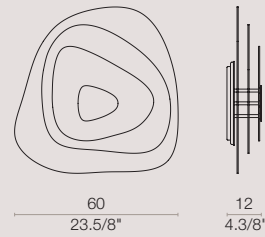

( white/ bianco)

€ 397,00

AP/ PL 60

**PLSMO60BCL**

( white/ bianco)

€ 661,00

[En] > Flat glass panels shaped and decorated in white color can be installed at wish creating various compositions.

The 50 AP/PL model has 2 glasses and the 60 AP/PL model has 3 glasses.