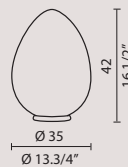

1 x max 70W E27 halo
1 x max 23W E27 floor

TA 60

LTOVOGBC € 485,00