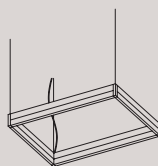

COMPO 30x60

SOFRA3060OS oro / gold	€ 678,00
SOFRA3060CS argento / silver	€ 678,00
SOFRA3060BCL white / bianco	€ 648,00
SOFRA3060TOL dove / tortora	€ 648,00