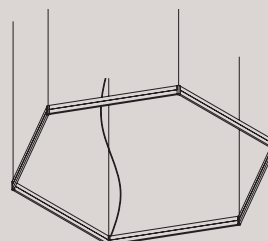

ESAGONO 90 - Ø 190

SOFRA9060S	€ 1.780,00
oro / gold	
SOFRA9060CS	€ 1.780,00
argento / silver	
SOFRA9060BCL	€ 1.690,00
white / bianco	
SOFRA9060TOL	€ 1.690,00
dove / tortora	

83W LED 3000K 12960lm