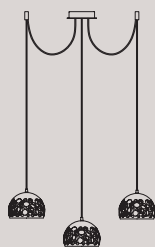

HOLE 20 COMPO