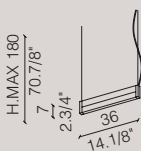

FRAME SO 30L

SOFRA30OS oro / gold	€ 170,00
SOFRA30CS argento / silver	€ 170,00
SOFRA30BCL white / bianco	€ 165,00
SOFRA30TOL dove / tortora	€ 165,00