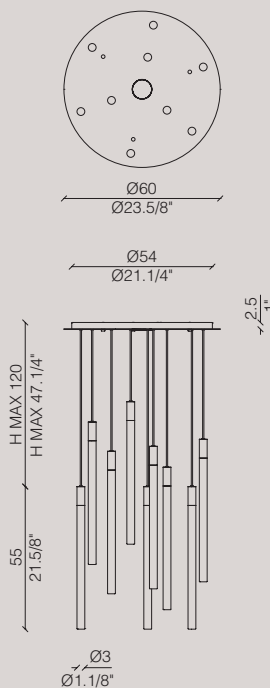

STAR LIGHT SO9 € 1.870,00

STLSO9LCS
matt silver anodised
anodizzato argento opaco

STLSO9LOS
matt gold anodised
anodizzato oro opaco