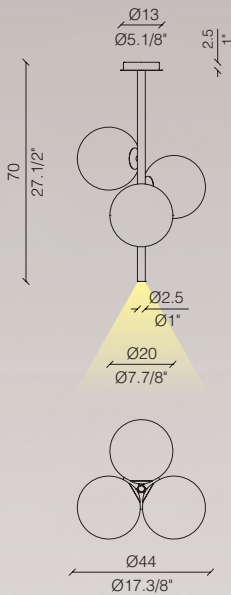

SAT LIGHT PL € 669,00

SATPLCS brushed nickel
nichel spazzolato

SATPLOS brushed gold
oro spazzolato

[En] > Ceiling lamp with three frosted white blown glass spheres.

Structure in brushed nickel and brushed gold. Each sphere contains a G9 light bulb creating a diffused light emission.

Furthermore the vertical stem contains a LED downlight spot.

Double light emission.

Ceiling canopy: ceiling box white, cover disc in color.

[It] > Plafoniera con tre sfere in vetro soffiato bianco acidato.

Montatura in nichel spazzolato e oro spazzolato. Illuminazione diffusa con 3 lampadine G9 inserite nelle sfere e una sorgente LED diretta verso il basso inserita nell'asta centrale.

Doppia accensione.

Rosone: scatola a soffitto bianco, disco di copertura in tinta.

colors

brushed nickel
nichel spazzolato

brushed gold
oro spazzolato

material

metal and glass
metallo e vetro

light source

3 x G9 230V SUITABLE FOR LED LAMPS +
1 x LED 350mA 3.15W 3000K 410lm

symbols