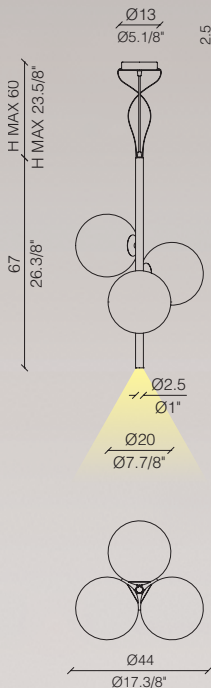

VAT excluded / IVA esclusa

SAT LIGHT SO € 669,00

SATSOCS brushed nickel
nichel spazzolato

SATSOOS brushed gold
oro spazzolato

SAT LIGHT PL € 669,00

SATPLCS brushed nickel
nichel spazzolato

SATPLOS brushed gold
oro spazzolato

[En] > Ceiling lamp with three frosted white blown glass spheres.

Structure in brushed nickel and brushed gold. Each sphere contains a G9 light bulb creating a diffused light emission.

Furthermore the vertical stem contains a LED downlight spot.

Double light emission.

Ceiling canopy: ceiling box white, cover disc in color.

[It] > Plafoniera con tre sfere in vetro soffiato bianco acidato.

Montatura in nichel spazzolato e oro spazzolato. Illuminazione diffusa con 3 lampadine G9 inserite nelle sfere e una sorgente LED diretta verso il basso inserita nell'asta centrale.

Doppia accensione.

Rosone: scatola a soffitto bianco, disco di copertura in tinta.

colors

brushed nickel
nichel spazzolato

brushed gold
oro spazzolato

material

metal and glass
metallo e vetro

light source

3 x G9 230V SUITABLE FOR LED LAMPS +
1 x LED 350mA 3.15W 3000K 410lm

symbols