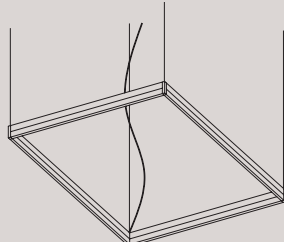

58W LED 3000K 8640lm

COMPO 120x120

SOFRA120120OS	€ 1.605,00
oro / gold	
SOFRA120120CS	€ 1.605,00
argento / silver	
SOFRA120120BCL	€ 1.525,00
white / bianco	
SOFRA120120TOL	€ 1.525,00
dove / tortora