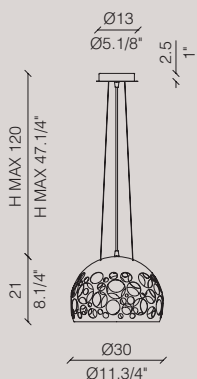

HOLE Ø20

HOLE Ø30

HOLE Ø45

HOLE Ø60

HOLE Ø80

VAT excluded / IVA esclusa

HOLE Ø20

€ 324,00

HOLE Ø30

€ 386,00

HOLE Ø45

€ 528,00

HOLE Ø60

€ 852,00

HOLS020BR bronze / bronzo
HOLS020BC white / bianco

HOLS030BR bronze / bronzo
HOLS030BC white / bianco

HOLS045BR bronze / bronzo
HOLS045BC white / bianco

HOLS060BR bronze / bronzo
HOLS060BC white / bianco

HOLE Ø80 € 1.602,00

HOLS080BR bronze / bronzo
HOLS080BC white / bianco

HOLE 20 COMPO

VAT excluded / IVA esclusa

COMPO 3L

€ 945,00

COMPO 9L

€ 1.829,00

COMPO 9L

€ 2.676,00

COMPO 12L

€ 3.600,00

HOLE S0203BR
bronze / bronzo

HOLE S0203BC
white / bianco

3 x 3.6W - LED 350mA 1440lm - 3000K

HOLE S0206BR
bronze / bronzo

HOLE S0206BC
white / bianco

6 x 3.6W - LED 350mA 2880lm - 3000K

HOLE S0209BR
bronze / bronzo

HOLE S0209BC
white / bianco

9 x 3.6W - LED 350mA 4320lm - 3000K

HOLE S02012BR
bronze / bronzo

HOLE S02012BC
white / bianco

12 x 3.6W - LED 350mA 5760lm - 3000K

colors

bronze
bronzo

bianco
white

material

aluminium and
mono-glazed PMMA
alluminio e
PMMA mono satinato

light source

HOLE Ø20 LED 350mA - 3.6W - 480lm 3000K
* **HOLE Ø30** 1 x GX53 LED 9W 220-240V 3000K 585lm
* **HOLE Ø45** 3 x GX53 LED 9W 220-240V 3000K 1755lm
* **HOLE Ø60** 4 x GX53 LED 9W 220-240V 3000K 2340lm
* **HOLE Ø80** 5 x GX53 LED 9W 220-240V 3000K 2925lm

* lightbulb **NOT** included / lampadina **NON** inclusa
GX53 LED 9W **LAGX539W**
net price each. / prezzo netto cad. € 10,50

symbols

IP 20