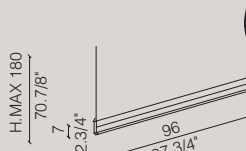

FRAME SO 90L

SOFRA90OS oro / gold	€ 356,00
SOFRA90CS argento / silver	€ 356,00
SOFRA90BCL white / bianco	€ 341,00
SOFRA90TOL dove / tortora	€ 341,00