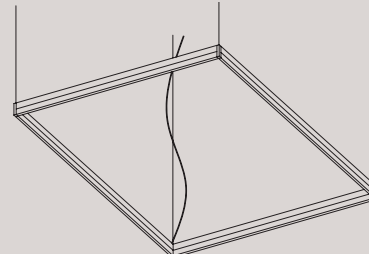

77W LED 3000K 11520lm

ESAGONO 30 - Ø 70

SOFRA3060S	€ 888,00
oro / gold	
SOFRA3060CS	€ 888,00
argento / silver	
SOFRA3060BCL	€ 858,00
white / bianco	
SOFRA3060TOL	€ 858,00
dove / tortora	

29W LED 3000K 4320lm

ESAGONO 60 - Ø 130

SOFRA6060S	€ 1.250,00
oro / gold	
SOFRA6060CS	€ 1.250,00
argento / silver	
SOFRA6060BCL	€ 1.190,00
white / bianco	
SOFRA6060TOL	€ 1.190,00
dove / tortora