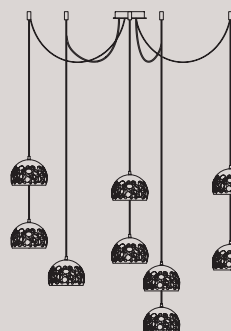

HOLE 20 COMPO

VAT excluded / IVA esclusa

COMPO 3L

€ 945,00

COMPO 9L

€ 1.829,00

COMPO 9L

€ 2.676,00

COMPO 12L

€ 3.600,00

HOLE S0203BR
bronze / bronzo

HOLE S0203BC
white / bianco

3 x 3.6W - LED 350mA 1440lm - 3000K

HOLE S0206BR
bronze / bronzo

HOLE S0206BC
white / bianco

6 x 3.6W - LED 350mA 2880lm - 3000K

HOLE S0209BR
bronze / bronzo

HOLE S0209BC
white / bianco

9 x 3.6W - LED 350mA 4320lm - 3000K

HOLE S02012BR
bronze / bronzo

HOLE S02012BC
white / bianco

12 x 3.6W - LED 350mA 5760lm - 3000K

colors

bronze
bronzo

bianco
white

material

aluminium and
mono-glazed PMMA
alluminio e
PMMA mono satinato

light source

HOLE Ø20 LED 350mA - 3.6W - 480lm 3000K
* **HOLE Ø30** 1 x GX53 LED 9W 220-240V 3000K 585lm
* **HOLE Ø45** 3 x GX53 LED 9W 220-240V 3000K 1755lm
* **HOLE Ø60** 4 x GX53 LED 9W 220-240V 3000K 2340lm
* **HOLE Ø80** 5 x GX53 LED 9W 220-240V 3000K 2925lm

* lightbulb **NOT** included / lampadina **NON** inclusa
GX53 LED 9W **LAGX539W**
net price each. / prezzo netto cad. € 10,50

symbols

IP 20