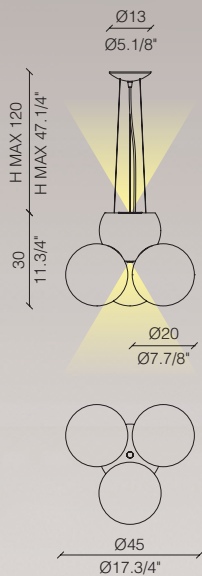

colors

material

metal and glass
metallo e vetro

light source

SOFT LIGHT SO

3 x G9 230V SUITABLE FOR LED LAMPS +
1 x GX53 LED 9W 230V 3000K 585lm +
1 x LED 350mA 3.15W 3000K 410lm

SOFT LIGHT PL

3 x G9 230V SUITABLE FOR LED LAMPS +
1 x LED 350mA 3.15W 3000K 410lm

symbols

IP 20