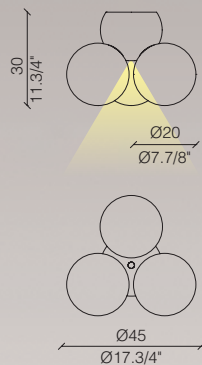

colors

material

metal and glass
metallo e vetro

light source

SOFT LIGHT SO

3 x G9 230V SUITABLE FOR LED LAMPS +
1 x GX53 LED 9W 230V 3000K 585lm +
1 x LED 350mA 3.15W 3000K 410lm

SOFT LIGHT PL

3 x G9 230V SUITABLE FOR LED LAMPS +
1 x LED 350mA 3.15W 3000K 410lm

symbols

IP 20