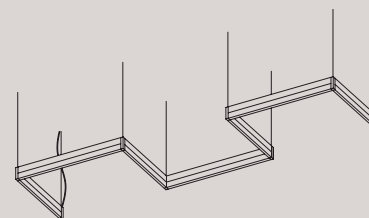

48W LED 3000K 7200lm

OTTAGONO 30 - Ø 90

SOFRA3080S	€ 1.130,00
oro / gold	
SOFRA3080CS	€ 1.130,00
argento / silver	
SOFRA3080BCL	€ 1.090,00
white / bianco	
SOFRA3080TOL	€ 1.090,00
dove / tortora	

OTTAGONO 60 - Ø 170

SOFRA6080S	€ 1.620,00
oro / gold	
SOFRA6080CS	€ 1.620,00
argento / silver	
SOFRA6080BCL	€ 1.540,00
white / bianco	
SOFRA6080TOL	€ 1.540,00
dove / tortora