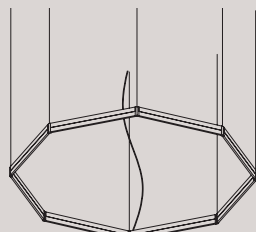

OTTAGONO 60 - Ø 170

SOFRA6080S	€ 1.620,00
oro / gold	
SOFRA6080CS	€ 1.620,00
argento / silver	
SOFRA6080BCL	€ 1.540,00
white / bianco	
SOFRA6080TOL	€ 1.540,00
dove / tortora	

79W LED 3000K 11520lm