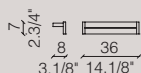

FRAME

FRAME AP 30

APFRA30OS oro / gold	€ 170,00
APFRA30CS argento / silver	€ 170,00
APFRA30BCL white / bianco	€ 165,00
APFRA30TOL dove / tortora	€ 165,00