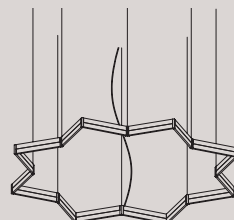

STELLA - Ø 170

SOFRASTEOS	€ 1.965,00
oro / gold	
SOFRASTECS	€ 1.965,00
argento / silver	
SOFRASTEBCL	€ 1.890,00
white / bianco	
SOFRASTETOL	€ 1.890,00
dove / tortora	

79W LED 3000K 11520lm