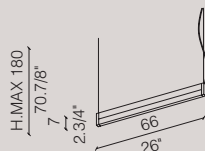

FRAME SO 60L

SOFRA60OS oro / gold	€ 263,00
SOFRA60CS argento / silver	€ 263,00
SOFRA60BCL white / bianco	€ 253,00
SOFRA60TOL dove / tortora	€ 253,00