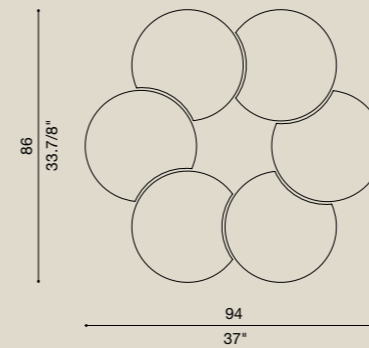

ESEMPI DI COMPOSIZIONI / EXAMPLES OF COMPOSITIONS

LUNARDA COMPO 01