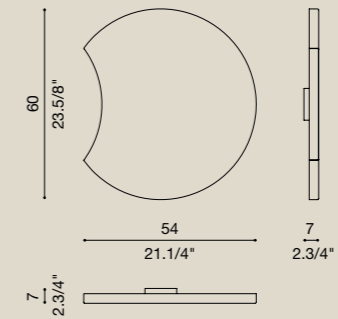

LUNARDA AP 060

LUNAP60BC (white)
LUNAP60NE (black)
LUNAP600 (gold)