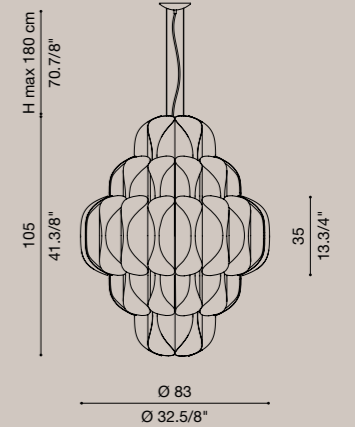

CONCERTO 35 S0 54L

- CONSO54BC (a)
- CONSO540 (b)
- CONSO540PA (c)
- CONSO54TRA (d)

54 x E14 SUITABLE FOR LED LAMPS
+ 1 x GX53 / double light emission