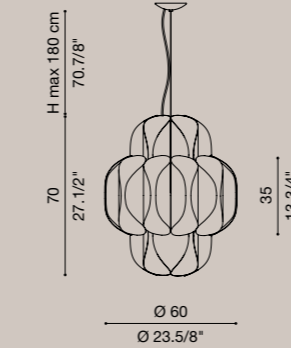

CONCERTO 35 S0 24L

- CONSO24BC (a)
- CONSO240 (b)
- CONSO240PA (c)
- CONSO24TRA (d)

24 x E14 SUITABLE FOR LED LAMPS
+ 1 x GX53 / double light emission