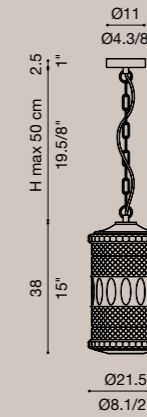

OMG S0 40

- OMGS040NSCR (a)
- OMGS0400SCR (b)
- OMGS040NSBC (c)
- OMGS0400SBC (d)