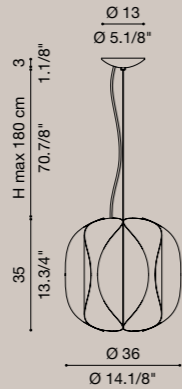

6 x E14 SUITABLE FOR LED LAMPS
+ 1 x GX53 / double light emission

6 x E14 SUITABLE FOR LED LAMPS
+ 1 x GX53 / double light emission