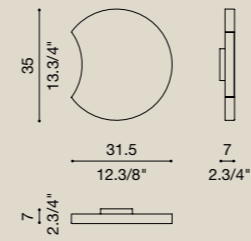

LUNARDA AP 035

LUNAP35BC (white)
LUNAP35NE (black)
LUNAP350 (gold)