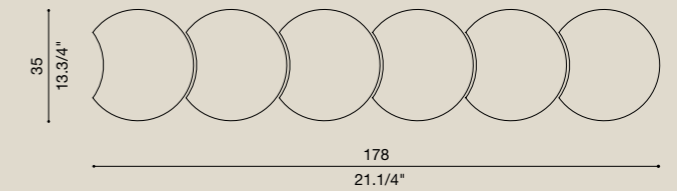

LUNARDA COMPO 02