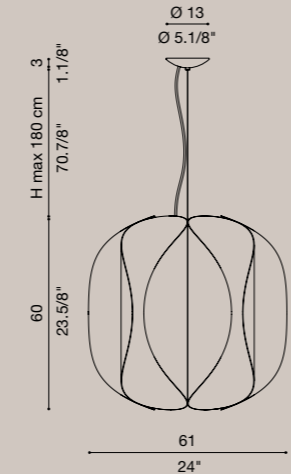

6 x E27 SUITABLE FOR LED LAMPS
+ 1 x GX53 / double light emission