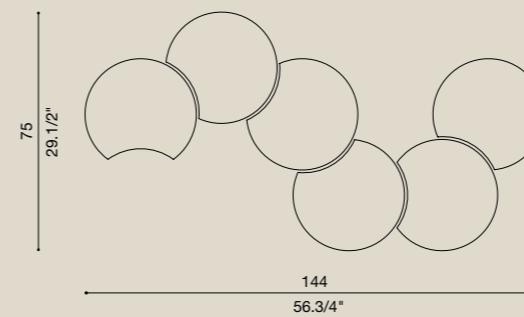

LUNARDA COMPO 03