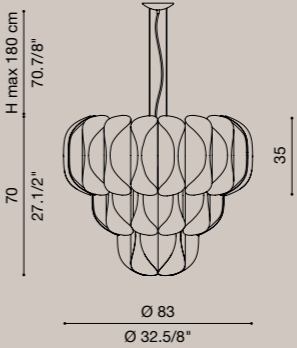

CONCERTO 35 S0 36L

- CONSO36BC (a)
- CONSO360 (b)
- CONSO360PA (c)
- CONSO36TRA (d)

36 x E14 SUITABLE FOR LED LAMPS
+ 1 x GX53 / double light emission