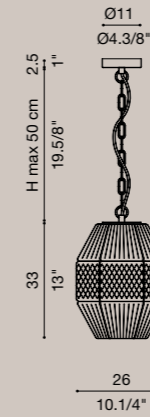

OMG S0 30

- OMGS030NSCR (a)
- OMGS0300SCR (b)
- OMGS030NSBC (c)
- OMGS0300SBC (d)