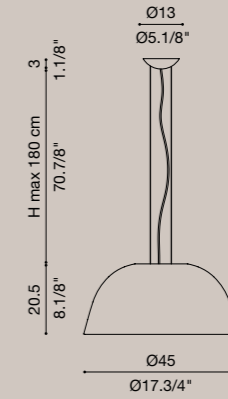

MJA S0 45

MJAS045NBC (black/white)
MJAS045TBC (dove/white)
MJAS045NO (black/gold)
MJAS045NFO (black/gold leaf)

1 x E27 SUITABLE FOR LED LAMPS

N.B. Ceiling canopy only white RAL 9010 / Rosone a soffitto solo bianco RAL 9010