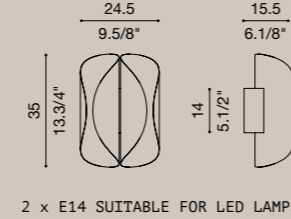

CONCERTO 35 AP2L

- CONAP2BC (a)
- CONAP20 (b)
- CONAP20PA (c)
- CONAP2TRA (d)

2 x E14 SUITABLE FOR LED LAMPS

CONCERTO 60 AP1L

- CONAP601BC (a)
- CONAP6010 (b)
- CONAP6010PA (c)
- CONAP601TRA (d)