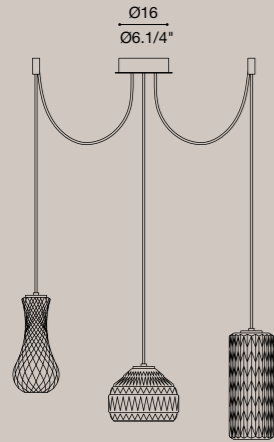

OMG S0 COMPO 3L

Composizione / Composition

1x

CARS03LC

N.B. Ceiling canopy compo only white RAL 9010 / Rosone a soffitto compo solo bianco RAL 9010

1x

OMG70CNSCR (a)
OMG70COSCR (b)
OMG70CNSBC (c)
OMG70COSBC (d)

1x

OMG60CNSCR (a)
OMG60COSCR (b)
OMG60CNSBC (c)
OMG60COSBC (d)

3 x E14 SUITABLE FOR LED LAMPS