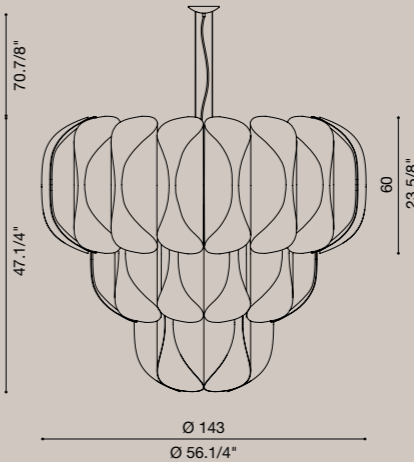

CONCERTO 60 S0 36L

- CONSO6036BC (a)
- CONSO60360 (b)
- CONSO60360PA (c)
- CONSO6036TRA (d)

36 x E27 SUITABLE FOR LED LAMPS
+ 1 x GX53 / double light emission