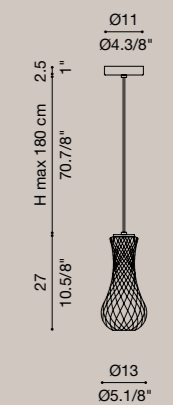

OMG S0 80

- OMGS080NSCR (a)
- OMGS0800SCR (b)
- OMGS080NSBC (c)
- OMGS0800SBC (d)
- OMGS080NSFO (e)
- OMGS0800SFO (f)

1 x E14 SUITABLE FOR LED LAMPS