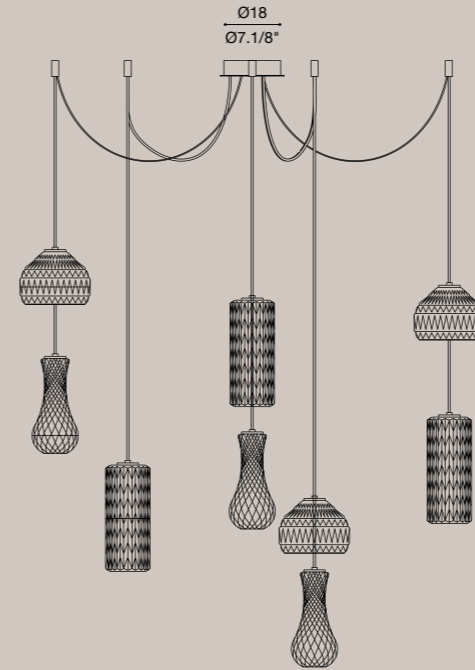

OMG S0 COMPO 9L

Composizione / Composition

1x

CARS09LC

N.B. Ceiling canopy compo only white RAL 9010 / Rosone a soffitto compo solo bianco RAL 9010

3x

OMG70CNSCR (a)
OMG70COSCR (b)
OMG70CNSBC (c)
OMG70COSBC (d)

3x

OMG60CNSCR (a)
OMG60COSCR (b)
OMG60CNSBC (c)
OMG60COSBC (d)

9 x E14 SUITABLE FOR LED LAMPS