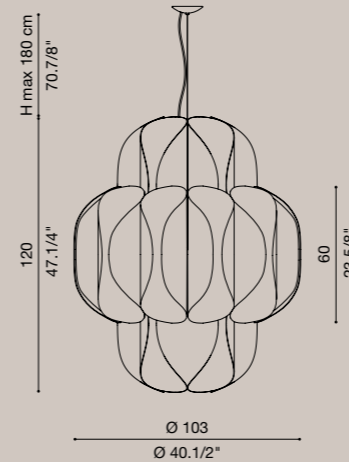

CONCERTO 60 S0 24L

- CONSO6024BC (a)
- CONSO60240 (b)
- CONSO60240PA (c)
- CONSO6024TRA (d)

24 x E27 SUITABLE FOR LED LAMPS
+ 1 x GX53 / double light emission

* Custom colours on demand: call for a quotation.
Colori personalizzabili su richiesta: chiama per quotazione.