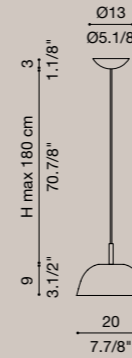

MJA S0 20

MJAS020NBC (black/white)
MJAS020TBC (dove/white)
MJAS020NO (black/gold)
MJAS020NFO (black/gold leaf)