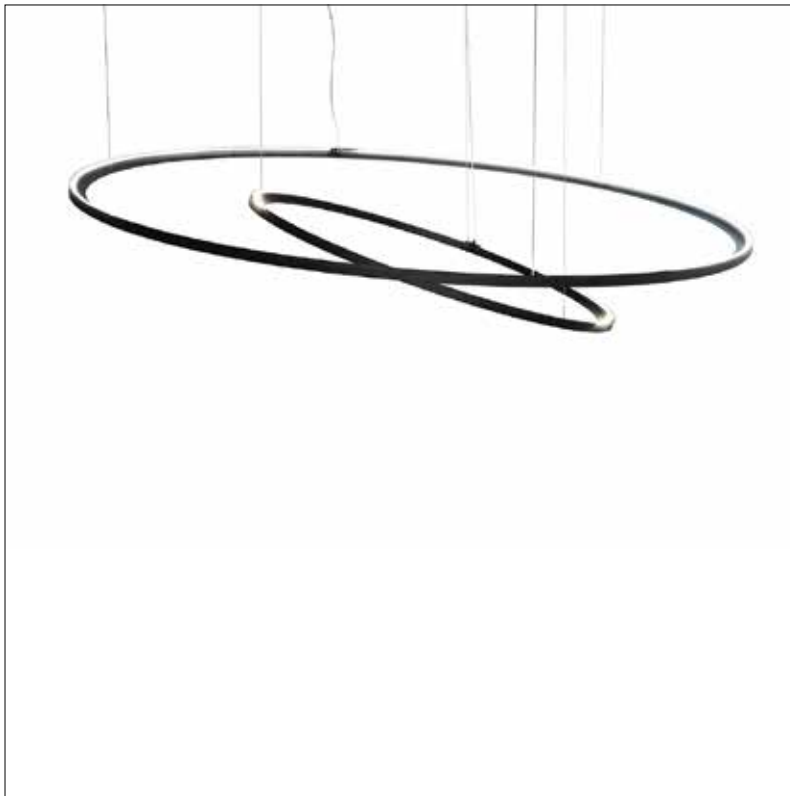

brass-0

brass-O

A circular suspension lamp in brass. The profile is U-shaped and the light leaves the fixture from the inside casting a delicate diffuse light into the room.

Available in brushed patinated brass or in high gloss. Timeless design in stylish brass.

*** GREEN**
green

*** DARK
BROWN**
dark
brown

framed

suspension lamp circle wall circle suspension suspension up-down leaning floor lamp

framed

Framed is a collection of basic geometric shapes that are hot rolled into a steel profile. The lighting system is incorporated in the steel frame. The light lines displayed by this design emphasizes the interior architecture in a unique way. They create a light spectacle against the wall or ceiling or table.

suspension lamp circle (suitable as up light or down light)

colors & materials

*** CS**
coated bare steel

*** WH**
white
powder coated

*** AN**
anodic brown
powder coated

FR.100.CI.CS & FR.170.CI.CS

Ø

Order code	FR.70.CI.*
Dimensions	Ø 70cm
Standard cable length	200cm
Light source	neon flex LED 30W / 2700K / 1350 lm
Weight	
Net. weight	6kg
Dimmer	
Dimmable driver	DALI / 1-10V / push dim or TRIAC
Dimmer not included	
Standard driver box	24x8x4cm (color as fixture)
Wireless lighting control on request	