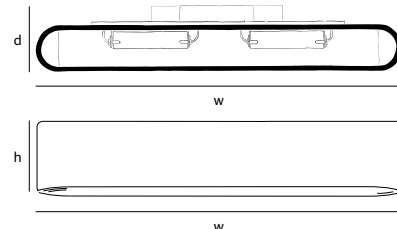

COCO

suspension lamp

CO.160.SU

Order code	CO.120.SU
Dimensions	
Wxdxh	120x5,8x1,2cm
Standard cable length	200cm
Material	corian® translucent
Lightsource	LED 23W / 2700K / 1090 lm
Weight/Packaging	
Net. weight	1kg
Dimmer	
Dimmable driver	
DALI or 0-10V or TRIAC	
Dimmer not included	
Wireless lighting control on request	

Order code	CO.200.SU
Dimensions	
Wxdxh	200x5,8x1,2cm
Standard cable length	200cm
Material	corian® translucent
Lightsource	LED 38W / 2700K / 1800 lm
Weight/Packaging	
Net. weight	1,6kg
Dimmer	
Dimmable driver	
DALI or 0-10V or TRIAC	
Dimmer not included	
Wireless lighting control on request	

Order code	SO.WA.LED.*
Dimensions	Wxdxh 26x7,5x13cm
Lightsource	LED: 6,5W up & 6,5W down / 2700K / 1300 lm
Weight/Packaging	Net. weight 2,5kg (bronze: 6kg)
	Gross weight 3kg (bronze: 6,5 kg)
Packaging	31x22x9cm
Driver	Trailing & leading edge dimmable driver
	Dimmer not included, dim to warm on request