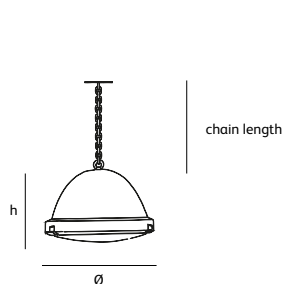

OS.01.SU.BL

Order code

OS.01.SU.*

Dimensions

Øxh **57x42cm**

Chain length **150cm included**

Lightsource

Not included