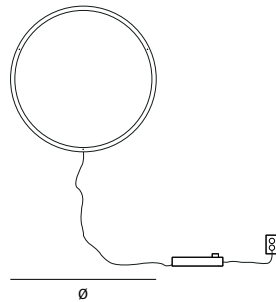

colors & materials

* CS
coated bare steel

* WH
white
powder coated

* AN
anodic brown
powder coated

FR.100.WA.CI.T2.CS