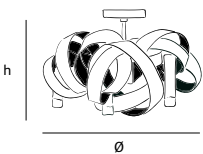

Order code	MN.03.CE.*
Dimensions	
Øxh	45x35cm
Ceiling cover	10cm
Lightsource	
	Included 3 x 40W halogen
Lampholder	
	G9
	Max. 3 x 40W / 240V
Weight/Packaging	
Net. weight	2,5kg
Gross weight	3,5kg
Packaging	50x50x40cm
Dimmer	
	Dimmable, dimmer not included

Order code	MN.05.CE.*
Dimensions	
Øxh	60x40cm
Ceiling cover	10cm
Lightsource	
	Included 5 x 40W halogen
Lampholder	
	G9
	Max. 5 x 40W / 240V
Weight/Packaging	
Net. weight	7kg
Gross weight	9kg
Packaging	65x65x50cm
Dimmer	
	Dimmable, dimmer not included