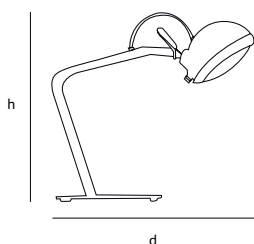

Order code

SA.01.TA.*

Dimensions

Wxdxh **20x43x45cm**

Lightsource

1 x 60W included halogen

Lampholder

G9

Max. 1 x 60W / 240V

Weight

Net. weight **3kg**

Dimmer

Cord dimmer switch included