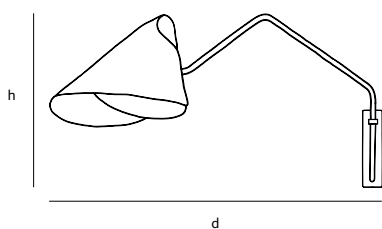

Order code

MQ.WA.*/*

Dimensions

Wxdxh **45x165x70cm**

Lightsource

Globe 7W filament LED, 2200K / 620 lm

Lampholder

E27

Only suitable for low heat output

lightsource (LED)

Weight

Net. weight **4kg**

Dimmer

Optional with cable dimmer

materials

* CS
coated
steel
tube

* TOT
leather
tube

ON REQUEST
stainless steel /
yellow /
red copper
(on request)

colors

* NATUREL
naturel

* BLACK
black

* COGNAC
cognac

* GREEN
green

*** DARK
BROWN**
dark
brown