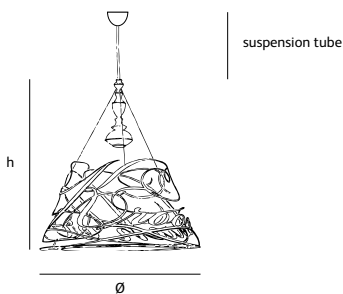

Order code

IF.01.SU.*

Dimensions

Øxh **80x90cm**

Suspension tube **customized***

Other sizes on request

Lightsource

Included

Lampholder

GU10

Max. 1 x 75W / 240V

or retrofit LED

Weight

Net. weight **7kg**

Dimmer

Dimmable, dimmer not included

IP 20

*Please add total length (bottom fixture to ceiling) to your order.