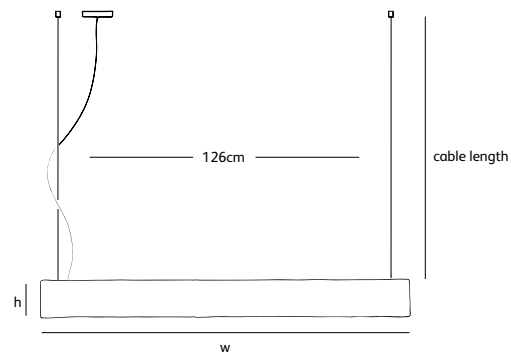

Dimensions

Wxdxh **100x7x13cm**

Standard cable length **200cm**

Lightsource

3 x 120W / 240V included

Max. 3 x 200W / 240V

Lampholder

R7s / 118mm halogen

Weight/Packaging

Net. weight **7kg (bronze: 18kg)**

Gross weight **8kg (bronze: 19kg)**

Packaging **107x21x15cm**

Order code

SO.SU.140.*

Dimensions

Wxdxh **140x7x13cm**