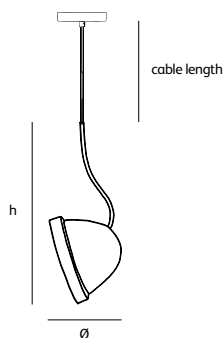

Order code

IS.01.SU.*

Dimensions

Øxh **20,5x40cm**

Standard cable length **300cm**

Lightsource

8,7W LED / 240V

2700K / 650 lm

Weight/Packaging

Net. weight **1kg**
(5kg bronze)

Gross weight **2kg**
(6kg bronze)

Packaging **25x25x50cm**

Dimmer

Mains dimmable, dimmer not included

IP 20