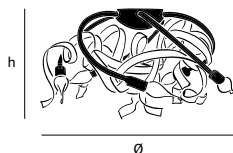

* TOT.HG
total high
gloss
polished

RP.03.CE.HG

Order code

RP.03.CE.*

Dimensions

Øxh **40x27cm**

Lightsource

Not included