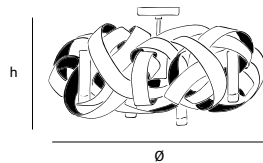

Order code	MN.03.CE.*
Dimensions	
Øxh	45x35cm
Ceiling cover	10cm
Lightsource	
	Included 3 x 40W halogen
Lampholder	
	G9
	Max. 3 x 40W / 240V
Weight/Packaging	
Net. weight	2,5kg
Gross weight	3,5kg
Packaging	50x50x40cm
Dimmer	
	Dimmable, dimmer not included

Order code	MN.05.CE.*
Dimensions	
Øxh	60x40cm
Ceiling cover	10cm
Lightsource	
	Included 5 x 40W halogen
Lampholder	
	G9
	Max. 5 x 40W / 240V
Weight/Packaging	
Net. weight	7kg
Gross weight	9kg
Packaging	65x65x50cm
Dimmer	
	Dimmable, dimmer not included