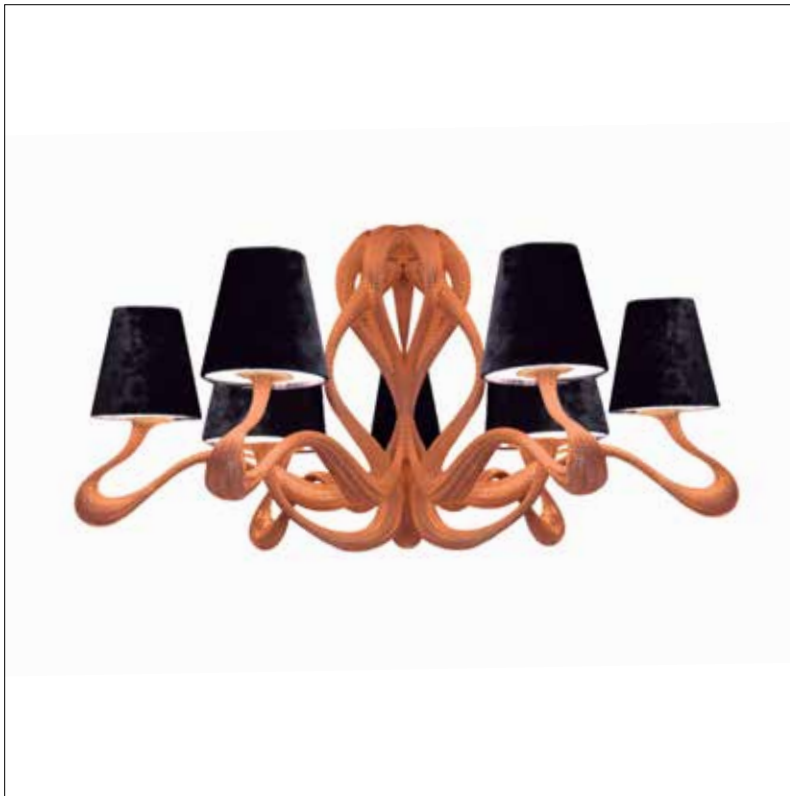

ode 1647

ceiling lamp

OD.09.CE.CO/1682

Order code

OD.09.CE.*/*

Dimensions

Øxh **85x46cm**

Lampholder

E14

9 x LED bulb filament 3,5W / 240V

2700K / 350 lm

Weight/Packaging

Net. weight **6,5kg**

Gross weight **16,5kg**

Packaging **120x120x100cm**

Dimmer

Dimmable, dimmer not included

materials

* CO
copper

* BL
black copper