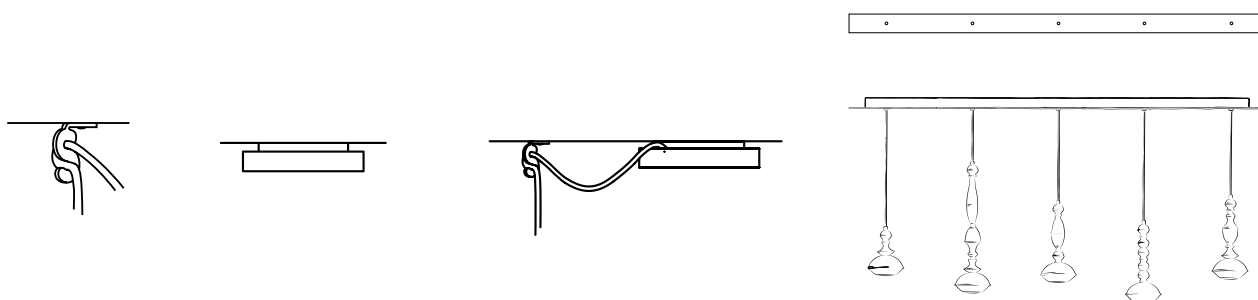

benben

ceiling cover

The Benben is standard complemented with ceiling cover (a) in white, other standard benben colours on request (no additional costs). Please note that if you choose another ceiling cover option below, ceiling cover (a) will no longer be included.

- (a) BB.CECO.1L.R
  ceiling cover for 1 lamp Ø 11,5cm
- (b) BB.CECO.3L.R
  ceiling plate for 3 lamps Ø 30cm
- (c) BB.CECO.5L.R
  ceiling plate for 5 lamps Ø 40cm
- (d) BB.CECO.7L.R
  ceiling plate for 7 lamps Ø 50cm
- (e) BB.S-HOOK
  s-hook for 1 lamp
- (f) BB.CECO.1-9L.R
  ceiling cover for 1-9 lamps Ø 14,5cm
- (g) BB.CECO.5L.L
  ceiling plate for 5 lamps 14x12cm