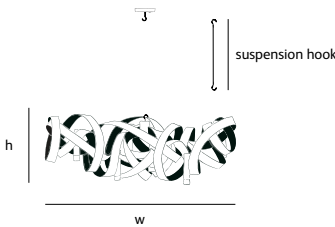

* HG/BL
high gloss
polished/
black

MN.06.CH.HG/BL.O

Order code	MN.06.CH.*.O
Dimensions	
Wxdxh	110x45x45cm
Hook	customized*
Ceiling cover	10cm
Lightsource	Included 6 x 40W halogen
Lampholder	G9
	Max. 6 x 40W / 240V
Weight/Packaging	
Net. weight	7kg
Gross weight	11kg
Packaging	120x55x55cm
Dimmer	Dimmable, dimmer not included