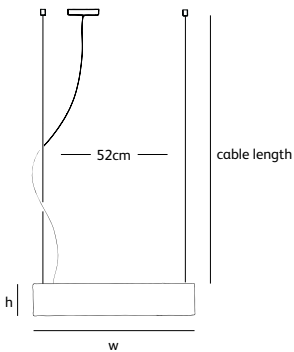

Order code	SO.SU.60.LED.*
Dimensions	
Wxdxh	60x7x13cm
Standard cable length	200cm
Lightsource	
	13W LED down / 2700K / 1300 lm
Weight/Packaging	
Net. weight	4kg (bronze: 10kg)
Gross weight	5kg (bronze: 11kg)
Packaging	67x21x15cm
Driver	
Trailing & leading edge.	
Dim to warm on request.