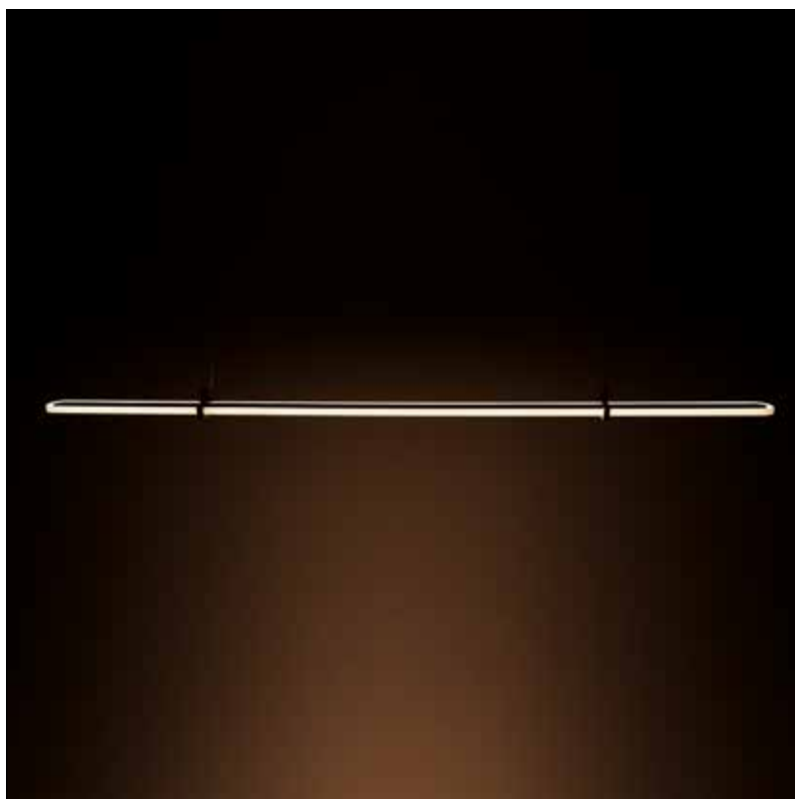

COCO

suspension lamp