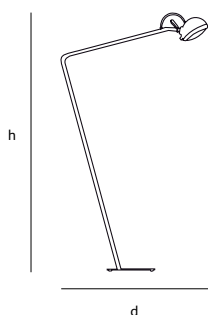

Order code

SA.01.FL.*

Dimensions

Wxdxh **26x80x145cm**

Lightsource

1 x 60W included halogen

Lampholder

G9

Max. 1 x 60W / 240V

Weight

Net. weight **5kg**

Dimmer

Floor dimmer switch included