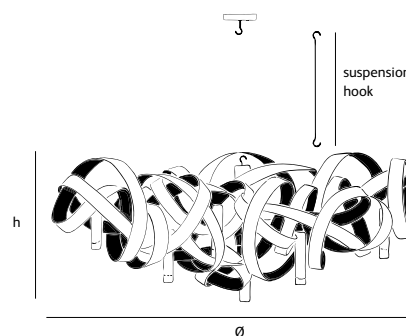

Order code	MN.09.CH.*.T
Dimensions	
Øxh	130x75cm
Hook	customized*
Ceiling cover	10cm
Lightsource	Included 9 x 40W halogen
Lampholder	G9
	Max. 9 x 40W / 240V
Weight/Packaging	
Net. weight	14kg
Gross weight	21kg
Packaging	135x135x85cm
Dimmer	Dimmable, dimmer not included