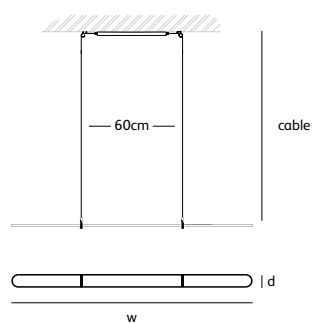

Order code	
BO.100.CI.*	
Dimensions	
Ø	100cm
Standard cable length 200cm	
Lightsource	
LED 60W / 2700K / 3300 lm	
Weight/Packaging	
Net. weight	6kg
Dimmer	
Dimmable driver	
DALI / 0-10V / push dim or TRIAC	
Wireless lighting control on request	

Order code	
BO.135.CI.*	
Dimensions	
Ø	135cm
Standard cable length 200cm	
Lightsource	
LED 80W / 2700K / 4300 lm	
Weight/Packaging	
Net. weight	8kg
Dimmer	
Dimmable driver	
DALI / 0-10V / push dim or TRIAC	
Wireless lighting control on request	

COCO

suspension lamp

CO.160.SU

Order code	CO.120.SU
Dimensions	
Wxdxh	120x5,8x1,2cm
Standard cable length	200cm
Material	corian® translucent
Lightsource	LED 23W / 2700K / 1090 lm
Weight/Packaging	
Net. weight	1kg
Dimmer	
Dimmable driver	
DALI or 0-10V or TRIAC	
Dimmer not included	
Wireless lighting control on request	

Order code	CO.160.SU
Dimensions	
Wxdxh	160x5,8x1,2cm
Standard cable length	200cm
Material	corian® translucent
Lightsource	LED 30W / 2700K / 1420 lm
Weight/Packaging	
Net. weight	1,3kg
Dimmer	
Dimmable driver	
DALI or 0-10V or TRIAC	
Dimmer not included	
Wireless lighting control on request	