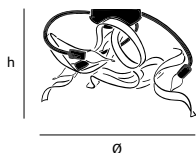

* TOT.HG
total high
gloss
polished

RP.03.CE.HG

Order code

RP.03.CE.*

Dimensions

Øxh **40x27cm**

Lightsource

Not included