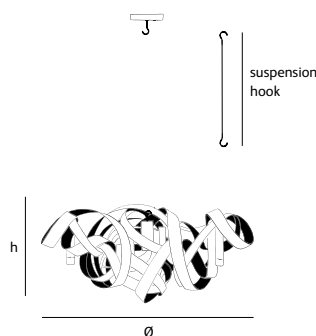

MN.07.CH.HG.T

Order code	MN.05.CH.*.T
Dimensions	
Øxh	75x35cm
Hook	customized*
Ceiling cover	10cm
Lightsource	Included 5 x 40W halogen
Lampholder	G9
	Max. 5 x 40W / 240V
Weight/Packaging	
Net. weight	7kg
Gross weight	10kg
Packaging	80x80x40cm
Dimmer	Dimmable, dimmer not included