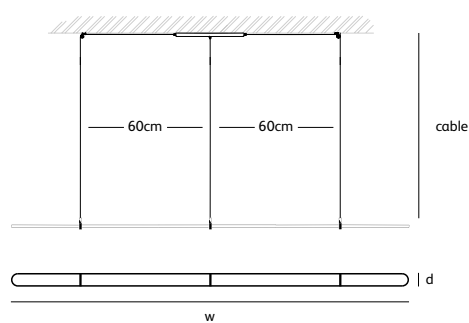

Order code	
BO.100.CI.*	
Dimensions	
Ø	100cm
Standard cable length 200cm	
Lightsource	
LED 60W / 2700K / 3300 lm	
Weight/Packaging	
Net. weight	6kg
Dimmer	
Dimmable driver	
DALI / 0-10V / push dim or TRIAC	
Wireless lighting control on request	

Order code	
BO.135.CI.*	
Dimensions	
Ø	135cm
Standard cable length 200cm	
Lightsource	
LED 80W / 2700K / 4300 lm	
Weight/Packaging	
Net. weight	8kg
Dimmer	
Dimmable driver	
DALI / 0-10V / push dim or TRIAC	
Wireless lighting control on request	

COCO

suspension lamp

CO.160.SU

Order code	CO.120.SU
Dimensions	
Wxdxh	120x5,8x1,2cm
Standard cable length	200cm
Material	corian® translucent
Lightsource	LED 23W / 2700K / 1090 lm
Weight/Packaging	
Net. weight	1kg
Dimmer	
Dimmable driver	
DALI or 0-10V or TRIAC	
Dimmer not included	
Wireless lighting control on request	

Order code	CO.160.SU
Dimensions	
Wxdxh	160x5,8x1,2cm
Standard cable length	200cm
Material	corian® translucent
Lightsource	LED 30W / 2700K / 1420 lm
Weight/Packaging	
Net. weight	1,3kg
Dimmer	
Dimmable driver	
DALI or 0-10V or TRIAC	
Dimmer not included	
Wireless lighting control on request	