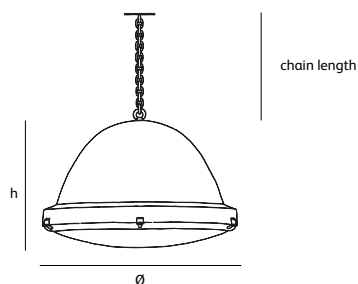

OS.01.SU.BL

Order code

OS.01.SU.*

Dimensions

Øxh **57x42cm**

Chain length **150cm included**

Lightsource

Not included