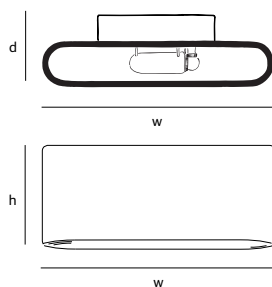

Order code

SOLO-OUTD.LED.*

Dimensions

Wxdxh **26x7,5x13cm**

Lampsource

**LED: 6,5W up & 6,5W down
/ 2700K / 1300 lm**

Weight/Packaging

Net. weight **2,5kg
(bronze: 6kg)**

Gross weight **3kg
(bronze: 6,5kg)**

Packaging **31x22x9cm**

Dimmer

Non dimmable driver

Order code

SOLO-OUTD.*

Dimensions

Wxdxh **26x9x13cm**

Lampholder

**GY6 halogen
Max. 1 x 50W / 12V included**

Weight/Packaging

Net. weight **2,5kg
(bronze: 6kg)**

Gross weight **3kg
(bronze: 6,5kg)**

Packaging **31x22x10cm**

Dimmer

Dimmable, dimmer not included