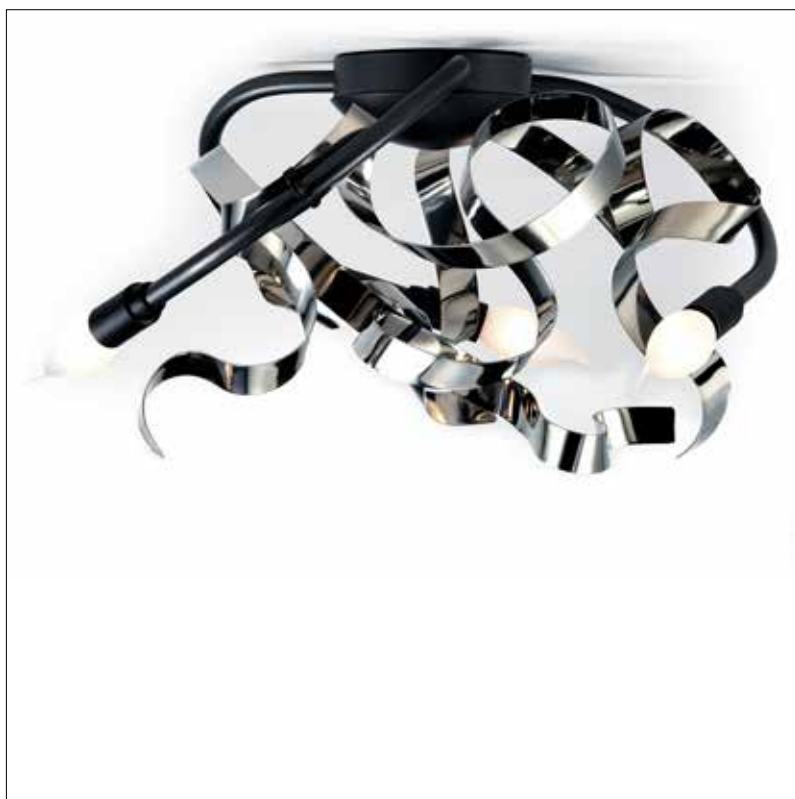

ruban plié

ceiling lamp

colors & materials

* BR
brass

* BL
black
powder
coated

* ST
stainless
steel

* WH
white
powder
coated

* HG
high
gloss
polished

* TOT.HG
total high
gloss
polished

RP.03.CE.HG

Order code

RP.03.CE.*

Dimensions

Øxh **40x27cm**

Lightsource

Not included

Lampholder

E14

Max. 3 x 40W / 240V

Weight

Net. weight **3kg**

Dimmer

Dimmable, dimmer not included

Order code

RP.05.CE.*

Dimensions

Øxh **55x27cm**

Lightsource

Not included

Lampholder

E14

Max. 5 x 40W / 240V

Weight

Net. weight **4kg**

Dimmer

Dimmable, dimmer not included