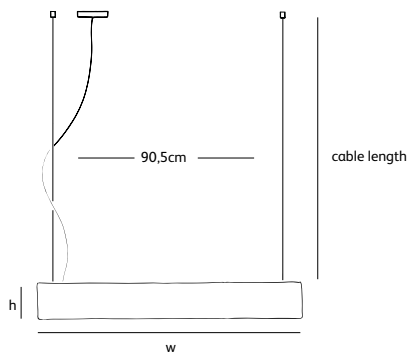

Order code

SO.SU.60.*

Dimensions

Wxdxh **60x7x13cm**

Standard cable length **200cm**

Lightsource

2 x 120W / 240V included

Max. 2 x 200W / 240V

Lampholder

R7s / 118mm halogen

Weight/Packaging

Net. weight **4kg (bronze: 10kg)**

Gross weight **5kg (bronze: 11kg)**

Packaging **67x21x15cm**

Order code

SO.SU.100.*