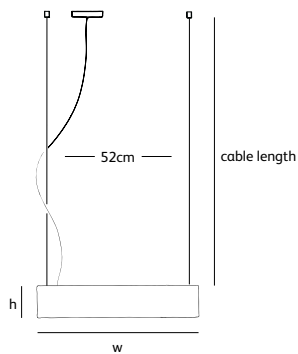

Order code

SO.SU.60.*

Dimensions

Wxdxh **60x7x13cm**

Standard cable length **200cm**

Lightsource

2 x 120W / 240V included

Max. 2 x 200W / 240V