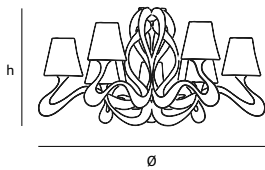

Order code

OD.09.CE.*/*

Dimensions

Øxh **85x46cm**

Lampholder

E14

9 x LED bulb filament 3,5W / 240V

2700K / 350 lm

Weight/Packaging

Net. weight **6,5kg**

Gross weight **16,5kg**

Packaging **120x120x100cm**

Dimmer

Dimmable, dimmer not included