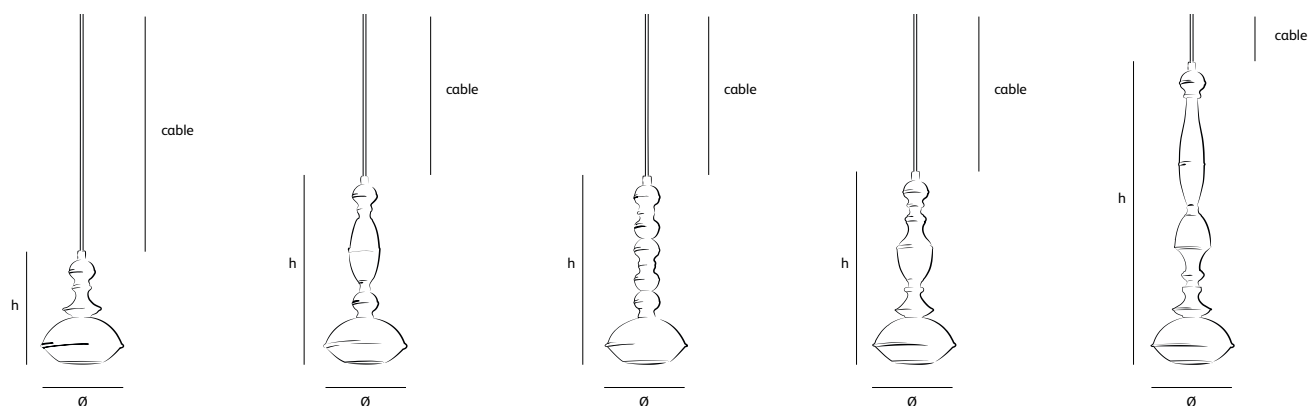

***PB**
powder blue

materials

***CH**
chrome

***YC**
yellow
copper

***RC**
red
copper

BB.T5.LB/CH

Order code	BB.T1.*/*
Dimensions	Øxh 15x22cm
Standard cable length	300cm
Lightsource	Not included
Lampholder	GU10
	Max. 1 x 50W / 240V
	Halogen or retrofit LED
Weight	
Net. weight	< 1kg
Dimmer	
	Dimmable, dimmer not included