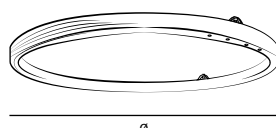

brass-0

suspension lamp

colors & materials

* BR
brass

* BR/HG
high gloss
polished brass

BO.70.CI.BR & BO.100.CI.BR

Order code	
BO.70.CI.*	
Dimensions	
Ø	70cm
Standard cable length 200cm	
Lightsource	
LED 42W / 2700K / 2300 lm	
Weight/Packaging	
Net. weight	4,5kg
Dimmer	
Dimmable driver	
DALI / 0-10V / push dim or TRIAC	
Wireless lighting control on request	

Order code	
BO.100.CI.*	
Dimensions	
Ø	100cm
Standard cable length 200cm	
Lightsource	
LED 60W / 2700K / 3300 lm	
Weight/Packaging	
Net. weight	6kg
Dimmer	
Dimmable driver	
DALI / 0-10V / push dim or TRIAC	
Wireless lighting control on request	