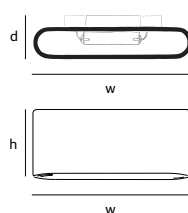

Order code	SO.WA.LED.*
Dimensions	Wxdxh 26x7,5x13cm
Lightsource	LED: 6,5W up & 6,5W down / 2700K / 1300 lm
Weight/Packaging	Net. weight 2,5kg (bronze: 6kg)
	Gross weight 3kg (bronze: 6,5 kg)
Packaging	31x22x9cm
Driver	Trailing & leading edge dimmable driver
	Dimmer not included, dim to warm on request