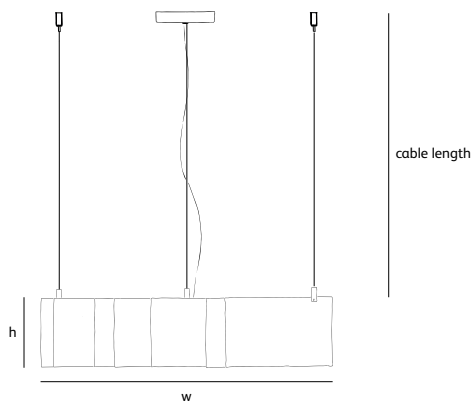

color & material

ST
stainless steel

PA.02.SU.ST