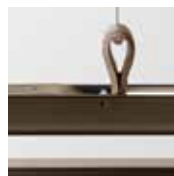

* AN
anodic brown
powder coated