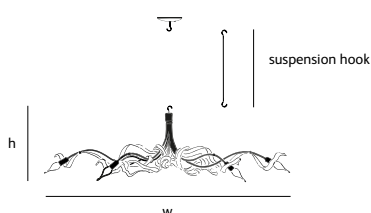

Order code

RP.06.CH.*.O

Dimensions

Wxdxh **135x75x40cm**

Hook **customized***

Ceiling cover **10cm**

Lightsource

Not included