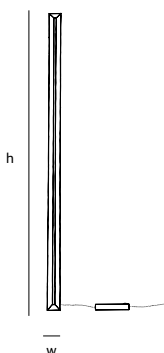

Order code

FR.225.FL.*

Dimensions

Wxdxh **10x2,5x225cm**

Light source

LED strip 40W LED / 2700K / 3840 lm

Weight/Packaging

Net. weight **10kg**

Gross weight **12kg**

Packaging **230x16,5x16,5cm**

Dimmer

Floor dimmer switch included