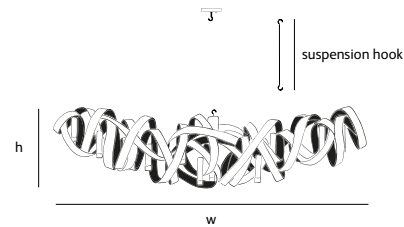

Order code	MN.10.CH.*.O
Dimensions	
Wxdxh	180x60x70cm
Hook	customized*
Ceiling cover	10cm
Lightsource	Included 10 x 40W halogen
Lampholder	G9
	Max. 10 x 40W / 240V
Weight/Packaging	
Net. weight	18kg
Gross weight	24kg
Packaging	190x70x80cm
Dimmer	Dimmable, dimmer not included