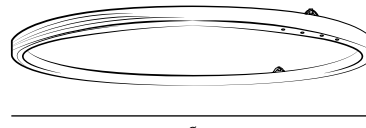

brass-0

suspension lamp

colors & materials

* BR
brass

* BR/HG
high gloss
polished brass

BO.70.CI.BR & BO.100.CI.BR

Order code	
BO.70.CI.*	
Dimensions	
Ø	70cm
Standard cable length 200cm	
Lightsource	
LED 42W / 2700K / 2300 lm	
Weight/Packaging	
Net. weight	4,5kg
Dimmer	
Dimmable driver	
DALI / 0-10V / push dim or TRIAC	
Wireless lighting control on request	

Order code	
BO.100.CI.*	
Dimensions	
Ø	100cm
Standard cable length 200cm	
Lightsource	
LED 60W / 2700K / 3300 lm	
Weight/Packaging	
Net. weight	6kg
Dimmer	
Dimmable driver	
DALI / 0-10V / push dim or TRIAC	
Wireless lighting control on request	