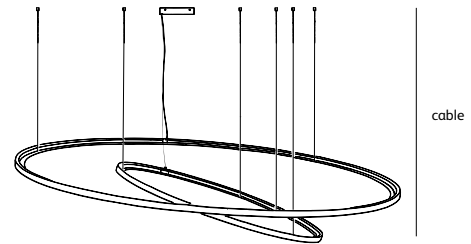

brass-0

brass-O

A circular suspension lamp in brass. The profile is U-shaped and the light leaves the fixture from the inside casting a delicate diffuse light into the room.

Available in brushed patinated brass or in high gloss. Timeless design in stylish brass.

*** GREEN**
green

*** DARK
BROWN**
dark
brown

framed

suspension lamp circle wall circle suspension suspension up-down leaning floor lamp

framed

Framed is a collection of basic geometric shapes that are hot rolled into a steel profile. The lighting system is incorporated in the steel frame. The light lines displayed by this design emphasizes the interior architecture in a unique way. They create a light spectacle against the wall or ceiling or table.

suspension lamp circle (suitable as up light or down light)

colors & materials

*** CS**
coated bare steel

*** WH**
white
powder coated

*** AN**
anodic brown
powder coated

FR.100.CI.CS & FR.170.CI.CS

Ø

Order code	FR.70.CI.*
Dimensions	Ø 70cm
Standard cable length	200cm
Light source	neon flex LED 30W / 2700K / 1350 lm
Weight	
Net. weight	6kg
Dimmer	
Dimmable driver	DALI / 1-10V / push dim or TRIAC
Dimmer not included	
Standard driver box	24x8x4cm (color as fixture)
Wireless lighting control on request	

Ø

Order code	FR.100.CI.*
Dimensions	Ø 100cm
Standard cable length	200cm
Light source	neon flex LED 45W / 2700K / 2100 lm
Weight	
Net. weight	8kg
Dimmer	
Dimmable driver	DALI / 1-10V / push-dim or TRIAC
Dimmer not included	
Standard driver box	24x8x4cm (color as fixture)
Wireless lighting control on request	