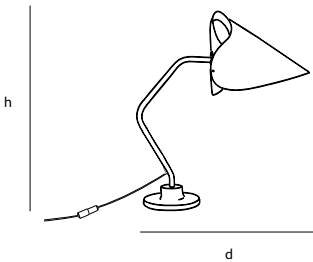

Order code	MQ.TA.*/*
Dimensions	
Wxdxh	45x80x90cm
Lightsource	
	Globe 7W filament LED, 2200K / 620 lm
Lampholder	
	E27
	Only suitable for low heat output lightsource (LED)
Weight	
Net. weight	16,7kg
Dimmer	
	LED cord dimmer included

materials

* CS
coated
steel
tube

* TOT
leather
tube

ON REQUEST
stainless steel /
yellow /
red copper
(on request)

colors

* NATUREL
naturel

* BLACK
black

* COGNAC
cognac

* GREEN
green

*** DARK
BROWN**
dark
brown