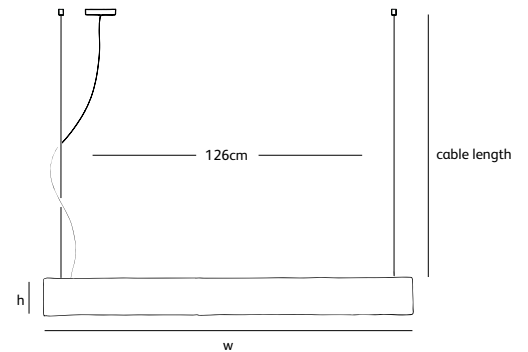

* BR
bronze

SO.SU.140.LED.AW

Order code	SO.SU.60.LED.*
Dimensions	
Wxdxh	60x7x13cm
Standard cable length	200cm
Lightsource	
	13W LED down / 2700K / 1300 lm
Weight/Packaging	
Net. weight	4kg (bronze: 10kg)
Gross weight	5kg (bronze: 11kg)
Packaging	67x21x15cm
Driver	
Trailing & leading edge.	
Dim to warm on request.	

Order code	SO.SU.100.LED.*
Dimensions	
Wxdxh	100x7x13cm
Standard cable length	200cm
Lightsource	
	18W LED down / 2700K / 1950 lm
Weight/Packaging	
Net. weight	7kg (bronze: 18kg)
Gross weight	8kg (bronze: 19kg)
Packaging	107x21x15cm
Driver	
Trailing & leading edge.	
Dim to warm on request.	