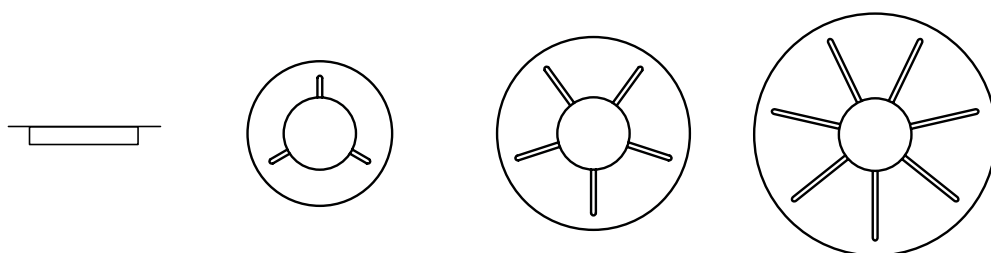

(a) BB.CECO.1L.R

(b) BB.CECO.3L.R

(c) BB.CECO.5L.R

(d) BB.CECO.7L.R