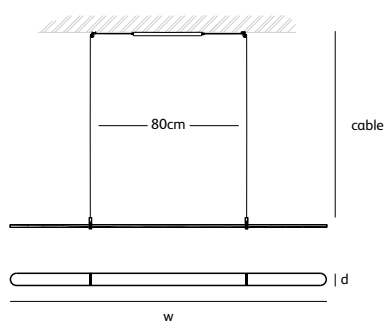

Order code	
BO.100.CI.*	
Dimensions	
Ø	100cm
Standard cable length 200cm	
Lightsource	
LED 60W / 2700K / 3300 lm	
Weight/Packaging	
Net. weight	6kg
Dimmer	
Dimmable driver	
DALI / 0-10V / push dim or TRIAC	
Wireless lighting control on request	

Order code	
BO.135.CI.*	
Dimensions	
Ø	135cm
Standard cable length 200cm	
Lightsource	
LED 80W / 2700K / 4300 lm	
Weight/Packaging	
Net. weight	8kg
Dimmer	
Dimmable driver	
DALI / 0-10V / push dim or TRIAC	
Wireless lighting control on request	

COCO

suspension lamp

CO.160.SU

Order code	CO.120.SU
Dimensions	
Wxdxh	120x5,8x1,2cm
Standard cable length	200cm
Material	corian® translucent
Lightsource	LED 23W / 2700K / 1090 lm
Weight/Packaging	
Net. weight	1kg
Dimmer	
Dimmable driver	
DALI or 0-10V or TRIAC	
Dimmer not included	
Wireless lighting control on request	

Order code	CO.160.SU
Dimensions	
Wxdxh	160x5,8x1,2cm
Standard cable length	200cm
Material	corian® translucent
Lightsource	LED 30W / 2700K / 1420 lm
Weight/Packaging	
Net. weight	1,3kg
Dimmer	
Dimmable driver	
DALI or 0-10V or TRIAC	
Dimmer not included	
Wireless lighting control on request	