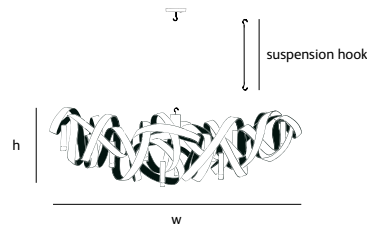

* HG/BL
high gloss
polished/
black

MN.06.CH.HG/BL.O

Order code	MN.06.CH.*.O
Dimensions	
Wxdxh	110x45x45cm
Hook	customized*
Ceiling cover	10cm
Lightsource	Included 6 x 40W halogen
Lampholder	G9
	Max. 6 x 40W / 240V
Weight/Packaging	
Net. weight	7kg
Gross weight	11kg
Packaging	120x55x55cm
Dimmer	Dimmable, dimmer not included