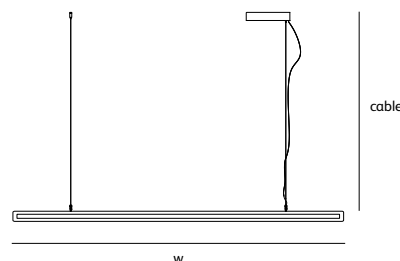

brass-0

brass-O

A circular suspension lamp in brass. The profile is U-shaped and the light leaves the fixture from the inside casting a delicate diffuse light into the room.

Available in brushed patinated brass or in high gloss. Timeless design in stylish brass.

brass-0

suspension lamp

colors & materials

* BR
brass

* BR/HG
high gloss
polished brass

BO.70.CI.BR & BO.100.CI.BR

Order code	
BO.70.CI.*	
Dimensions	
Ø	70cm
Standard cable length 200cm	
Lightsource	
LED 42W / 2700K / 2300 lm	
Weight/Packaging	
Net. weight	4,5kg
Dimmer	
Dimmable driver	
DALI / 0-10V / push dim or TRIAC	
Wireless lighting control on request	

* WH
white
powder coated

* AN
anodic brown
powder coated

FR.200.SU.UP/DOWN.CS

Order code	FR.120.SU.UP/DOWN.*
Dimensions	
Wxdxh	120x2,5x7cm
Standard cable length	200cm
Light source	
	LED 13W up – 19W down / 2700K / 1750 lm
Weight/Packaging	
Net. weight	4kg
Gross weight	6kg
Packaging	125x16,5x16,5cm
Dimmer	
	Dimmable driver
	Driver DALI / 1-10V / push-dim or TRIAC-driver
	Dimmer not included

Order code	FR.160.SU.UP/DOWN.*
Dimensions	
Wxdxh	160x2,5x7cm
Standard cable length	200cm
Light source	
	LED 19W up – 26W down / 2700K / 2500 lm
Weight/Packaging	
Net. weight	5,5kg
Gross weight	8kg
Packaging	165x16,5x16,5cm
Dimmer	
	Dimmable driver
	Driver DALI / 1-10V / push-dim or TRIAC-driver
	Dimmer not included