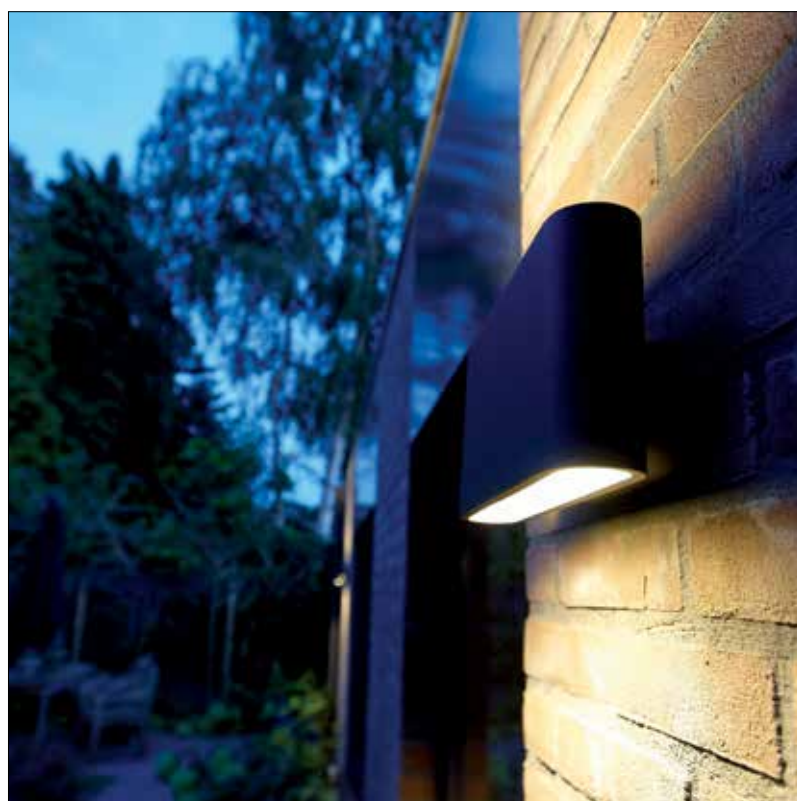

solo

outdoor & outdoor LED

colors & materials

* AA
aluminium
anthracite

* AW
aluminium
white

* BR
bronze

SOLO-OUTD.AA