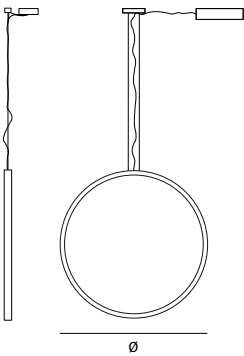

colors & materials

* CS
coated bare steel

* WH
white
powder coated

* AN
anodic brown
powder coated

FR.100.WA.CI.T2.CS