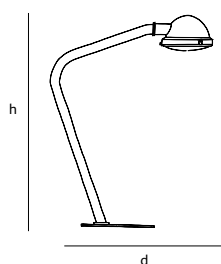

Order code

OS.01.FL.*

Dimensions

Wxdxh **78x175x258cm**

Lightsource

Not included

Lampholder

E27, optional in LED (add. costs)

Max. 1 x 200W / 240V

Weight

Net. weight **90kg**

Dimmer

Dimmable, dimmer not included

Order code

OS.01.FL.230.*

Dimensions

Wxdxh **78x175x230cm**

Lightsource

Not included

Lampholder

E27, optional in LED (add. costs)

Max. 1 x 200W / 240V

Weight

Net. weight **80kg**

Dimmer

Dimmable, dimmer not included