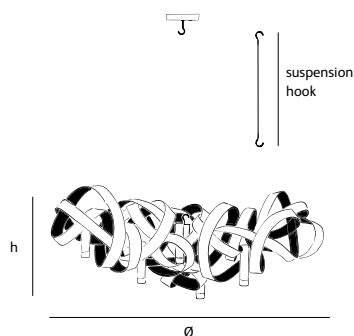

Order code	MN.07.CH.*.T
Dimensions	
Øxh	100x45cm
Hook	customized*
Ceiling cover	10cm
Lightsource	Included 7 x 40W halogen
Lampholder	G9
	Max. 7 x 40W / 240V
Weight/Packaging	
Net. weight	9kg
Gross weight	14kg
Packaging	105x105x55cm
Dimmer	Dimmable, dimmer not included