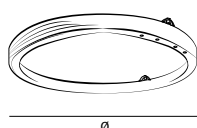

brass-0

suspension lamp

colors & materials

* BR
brass

* BR/HG
high gloss
polished brass

BO.70.CI.BR & BO.100.CI.BR

Order code	
BO.70.CI.*	
Dimensions	
Ø	70cm
Standard cable length 200cm	
Lightsource	
LED 42W / 2700K / 2300 lm	
Weight/Packaging	
Net. weight	4,5kg
Dimmer	
Dimmable driver	
DALI / 0-10V / push dim or TRIAC	
Wireless lighting control on request	