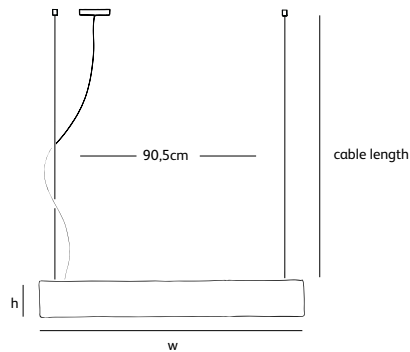

Gross weight **10,5kg (bronze: 25kg)**

Packaging **147x21x15cm**

IP 20   Dimmable, dimmer not included.

solo

suspension LED

colors & materials

* AA
aluminium
anthracite

* AW
aluminium
white

* BR
bronze

SO.SU.140.LED.AW

Order code	SO.SU.60.LED.*
Dimensions	
Wxdxh	60x7x13cm
Standard cable length	200cm
Lightsource	
	13W LED down / 2700K / 1300 lm
Weight/Packaging	
Net. weight	4kg (bronze: 10kg)
Gross weight	5kg (bronze: 11kg)
Packaging	67x21x15cm
Driver	
Trailing & leading edge.	
Dim to warm on request.	

Order code	SO.SU.100.LED.*
Dimensions	
Wxdxh	100x7x13cm
Standard cable length	200cm
Lightsource	
	18W LED down / 2700K / 1950 lm
Weight/Packaging	
Net. weight	7kg (bronze: 18kg)
Gross weight	8kg (bronze: 19kg)
Packaging	107x21x15cm
Driver	
Trailing & leading edge.	
Dim to warm on request.	