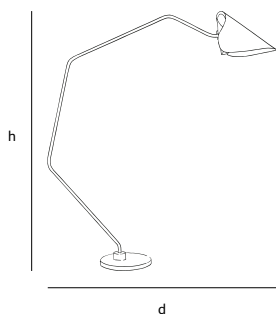

Order code

MQ.FL.*/*

Dimensions

Wxdxh **45x150x215cm**

Lightsource

Globe 7W filament LED, 2200K / 620 lm

Lampholder

E27

Only suitable for low heat output

lightsource (LED)

Weight

Net. weight **25,5kg**

Dimmer

Floor dimmer included

materials

* CS
coated
steel
tube

* TOT
leather
tube

ON REQUEST
stainless steel /
yellow /
red copper
(on request)

colors

* NATUREL
naturel

* BLACK
black

* COGNAC
cognac

* GREEN
green

*** DARK
BROWN**
dark
brown