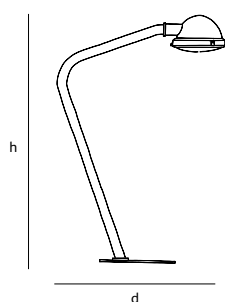

Order code

OS.01.FL.*

Dimensions

Wxdxh **78x175x258cm**

Lightsource

Not included

Lampholder

E27, optional in LED (add. costs)

Max. 1 x 200W / 240V

Weight

Net. weight **90kg**

Dimmer

Dimmable, dimmer not included

Order code

OS.01.FL.230.*

Dimensions

Wxdxh **78x175x230cm**

Lightsource

Not included

Lampholder

E27, optional in LED (add. costs)

Max. 1 x 200W / 240V

Weight

Net. weight **80kg**

Dimmer

Dimmable, dimmer not included