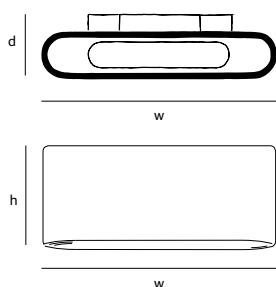

Order code

SOLO-OUTD.LED.*

Dimensions

Wxdxh **26x7,5x13cm**

Lampsource

**LED: 6,5W up & 6,5W down
/ 2700K / 1300 lm**

Weight/Packaging

Net. weight **2,5kg
(bronze: 6kg)**

Gross weight **3kg
(bronze: 6,5kg)**

Packaging **31x22x9cm**

Dimmer

Non dimmable driver

Order code

SOLO-OUTD.*

Dimensions

Wxdxh **26x9x13cm**

Lampholder

**GY6 halogen
Max. 1 x 50W / 12V included**

Weight/Packaging

Net. weight **2,5kg
(bronze: 6kg)**

Gross weight **3kg
(bronze: 6,5kg)**

Packaging **31x22x10cm**

Dimmer

Dimmable, dimmer not included