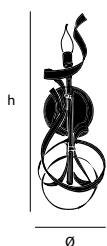

Order code

RP.01.CW.*

Dimensions

 xh   **20x50cm**

Lightsource

Not included

Lampholder

E14

Max. 1 x 40W / 240V

Weight

Net. weight   **2kg**

Dimmer

Dimmable, dimmer not included