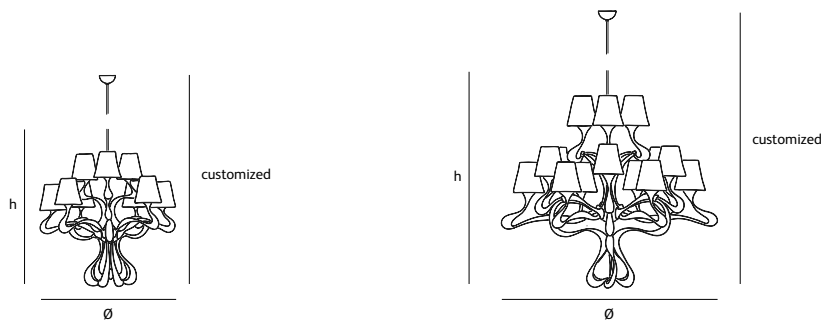

OD.15.CH.BL/0712