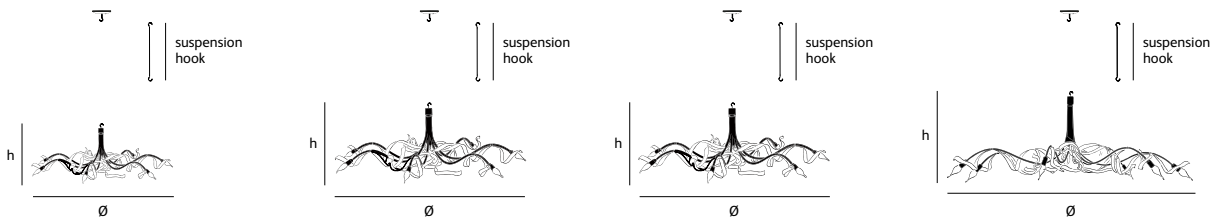

RP.07.CH.170.ST.R