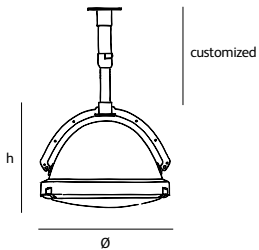

Order code

OS.01.SU.*.A

Dimensions

Øxh **57x42cm**

Suspension tube

Extractable length **150cm**

Withdrawn length **110cm**

Length can be customized (add. costs)

Lightsource

Not included

Lampholder

E27, optional in LED (add. costs)

Max. 1 x 200W / 240V

Weight/Packaging

Net. weight **19kg**

Gross weight **24kg**

Packaging **65x65x50cm**

+ packaging tube (2 colli in total)

IP 50 Dimmable, dimmer not included *Please add total length (bottom fixture to ceiling) to your order.