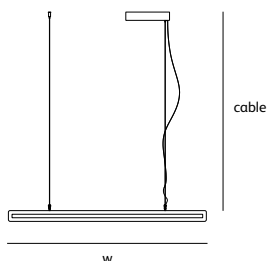

FR.200.SU.UP/DOWN.CS

Order code	FR.120.SU.UP/DOWN.*
Dimensions	
Wxdxh	120x2,5x7cm
Standard cable length	200cm
Light source	
	LED 13W up – 19W down / 2700K / 1750 lm
Weight/Packaging	
Net. weight	4kg
Gross weight	6kg
Packaging	125x16,5x16,5cm
Dimmer	
	Dimmable driver
	Driver DALI / 1-10V / push-dim or TRIAC-driver
	Dimmer not included