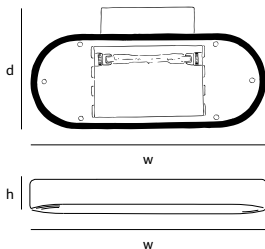

Order code

SOLO-UPLIGHTER.*

Dimensions

Wxdxh   **30,5x16x5,5cm**

Lightsource

1 x 120W / 240V included

Max. 1 x 200W / 240V

Lampholder

R7s / 118mm

Weight/Packaging

Net. weight   **2,5kg**

(bronze: 6kg)

Gross weight   **3kg**

(bronze: 6,5kg)

Packaging   **31x22x9cm**

Dimmer

Dimmable, dimmer not included

IP 20