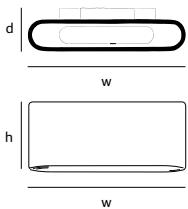

Order code	SO.WA.LED.*
Dimensions	Wxdxh 26x7,5x13cm
Lightsource	LED: 6,5W up & 6,5W down / 2700K / 1300 lm
Weight/Packaging	Net. weight 2,5kg (bronze: 6kg)
	Gross weight 3kg (bronze: 6,5 kg)
Packaging	31x22x9cm
Driver	Trailing & leading edge dimmable driver
	Dimmer not included, dim to warm on request