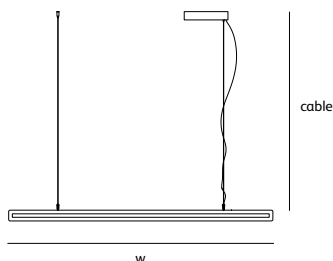

brass-0

brass-O

A circular suspension lamp in brass. The profile is U-shaped and the light leaves the fixture from the inside casting a delicate diffuse light into the room.

Available in brushed patinated brass or in high gloss. Timeless design in stylish brass.

brass-0

suspension lamp

colors & materials

* BR
brass

* BR/HG
high gloss
polished brass

BO.70.CI.BR & BO.100.CI.BR

Order code	
BO.70.CI.*	
Dimensions	
Ø	70cm
Standard cable length 200cm	
Lightsource	
LED 42W / 2700K / 2300 lm	
Weight/Packaging	
Net. weight	4,5kg
Dimmer	
Dimmable driver	
DALI / 0-10V / push dim or TRIAC	
Wireless lighting control on request	

* WH
white
powder coated

* AN
anodic brown
powder coated

FR.200.SU.UP/DOWN.CS

Order code	FR.120.SU.UP/DOWN.*
Dimensions	
Wxdxh	120x2,5x7cm
Standard cable length	200cm
Light source	
	LED 13W up – 19W down / 2700K / 1750 lm
Weight/Packaging	
Net. weight	4kg
Gross weight	6kg
Packaging	125x16,5x16,5cm
Dimmer	
	Dimmable driver
	Driver DALI / 1-10V / push-dim or TRIAC-driver
	Dimmer not included