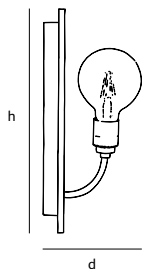

what?

wall lamp

color & material

BR
bronze

WH.01.WA.BR

Order code

WH.01.WA.BR

Dimensions