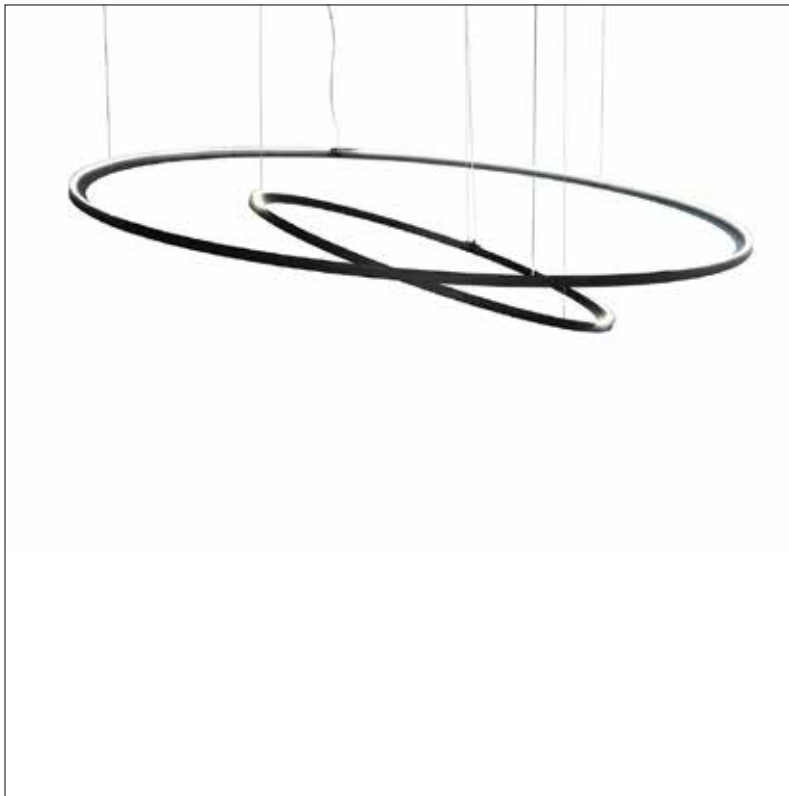

**Included, 1 x LED warm white bulb
7W / 240V / 2700K / 806 lm**

Lampholder **E27**

Weight

Net. weight **14kg**

brass-0

brass-0

A circular suspension lamp in brass. The profile is U-shaped and the light leaves the fixture from the inside casting a delicate diffuse light into the room.

brass-straight

suspension lamp

brass-straight

A sleek and timeless suspension lamp in stylish brass. The profile is U-shaped and has a finish with natural acrylic stone. The light shines through a diffuser creating a beautiful light down. Available in brushed patinated brass or in high-gloss brass.

framed

suspension lamp circle wall circle suspension suspension up-down leaning floor lamp

framed

Framed is a collection of basic geometric shapes that are hot rolled into a steel profile. The lighting system is incorporated in the steel frame. The light lines displayed by this design emphasizes the interior architecture in a unique way. They create a light spectacle against the wall or ceiling or table.

suspension lamp circle (suitable as up light or down light)

colors & materials

*** CS**
coated bare steel

*** WH**
white
powder coated

*** AN**
anodic brown
powder coated

FR.100.CI.CS & FR.170.CI.CS

∅

Order code	FR.50.CI.*
Dimensions	∅ 50cm
Standard cable length	200cm
Light source	neon flex LED 25W / 2700K / 1050 lm
Weight	
Net. weight	4,2kg
Dimmer	
	Dimmable driver
	DALI / 1-10V / push dim
	or TRIAC
	Dimmer not included
Standard driver box	
	24x8x4cm
	(color as fixture)