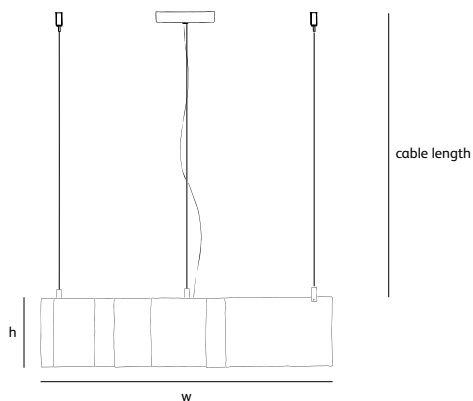

color & material

ST
stainless steel

PA.02.SU.ST