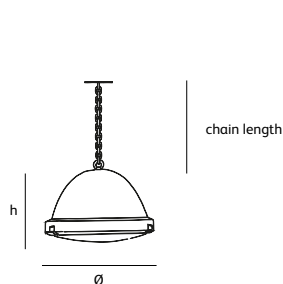

Order code

OS.01.SU.*

Dimensions

Øxh **57x42cm**

Chain length **150cm included**

Light source

Not included

Lampholder

E27, optional in LED (add. costs)

Max. 1 x 200W / 240V

Weight/Packaging

Net. weight **20kg**

Gross weight **24kg**

Packaging **65x65x50cm**

Dimmer

Dimmable, dimmer not included

Order code

OS.01.SU.XL.*

Dimensions

Øxh **90x66cm**

Chain length **150cm included**

Light source

Not included

Lampholder

E27, optional in LED (add. costs)

Max. 1 x 200W / 240V

Weight

Net. weight **49kg**

Dimmer

Dimmable, dimmer not included

IP 55