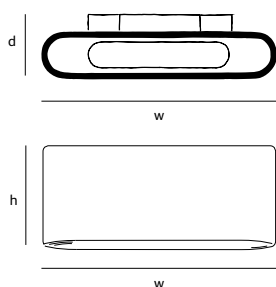

Order code

SOLO-OUTD.LED.*

Dimensions

Wxdxh **26x7,5x13cm**

Lamp source

**LED: 6,5W up & 6,5W down
/ 2700K / 1300 lm**

Weight/Packaging

Net. weight **2,5kg (bronze: 6kg)**

Gross weight **3kg (bronze: 6,5kg)**

Packaging **31x22x9cm**

Dimmer

Non dimmable driver

Order code

SOLO-OUTD.*

Dimensions

Wxdxh **26x9x13cm**

Lampholder

**GY6 halogen
Max. 1 x 50W / 12V included**

Weight/Packaging

Net. weight **2,5kg (bronze: 6kg)**

Gross weight **3kg (bronze: 6,5kg)**

Packaging **31x22x10cm**

Dimmer

Dimmable, dimmer not included