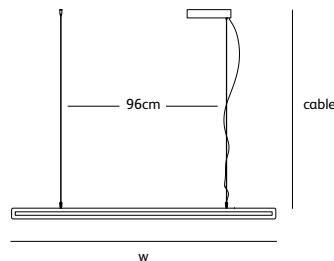

*** GG**
graphite
grey

*** RG**
rosemary
green

BS.160.SU.BR.GG

Order code

BS.120.SU.*.*

Dimensions

Wxdxh **120x3x3cm**

Standard cable length **200cm**

* **GM**
gunmetal
powder coated

* **WH**
white
powder coated

* **AN**
anodic brown
powder coated

FR.200.SU.UP/DOWN.CS

Order code	FR.120.SU.UP/DOWN.*
Dimensions	
Wxdxh	120x2,5x7cm
Standard cable length	200cm
Light source	
	LED 13W up – 19W down / 2700K / 1750 lm
Weight/Packaging	
Net. weight	4kg
Gross weight	6kg
Packaging	125x16,5x16,5cm
Dimmer	
	Dimmable driver
	Driver DALI / 1-10V / push-dim or TRIAC-driver
	Dimmer not included

Order code	FR.160.SU.UP/DOWN.*
Dimensions	
Wxdxh	160x2,5x7cm
Standard cable length	200cm
Light source	
	LED 19W up – 26W down / 2700K / 2500 lm
Weight/Packaging	
Net. weight	5,5kg
Gross weight	8kg
Packaging	165x16,5x16,5cm
Dimmer	
	Dimmable driver
	Driver DALI / 1-10V / push-dim or TRIAC-driver
	Dimmer not included