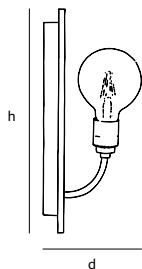

Order code

WH.01.WA.BR

Dimensions

Wxdxh **13x13x30cm**

Light source

LED filament Ø 95 mm / 2200K / 200 lm

200 lumen light bulb included

Lampholder

E27

Weight

Net. weight **4kg**

Dimmer

Dimmable, dimmer not included

IP 20