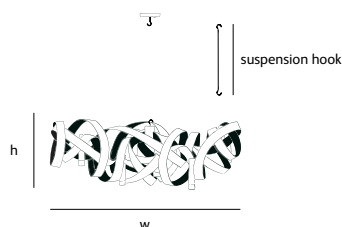

*** HG/BL**
high gloss
polished/
black

MN.06.CH.HG/BL.O

Order code

MN.06.CH.*.O

Dimensions

Wxdxh **110x45x45cm**

Hook **customized***

Ceiling cover **10cm**