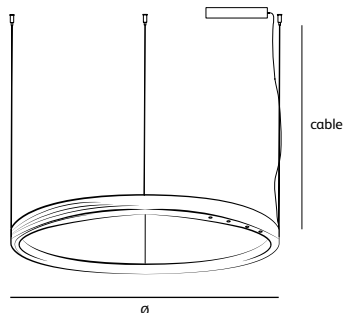

Dimensions

Wxdxh **38x38x50cm**

Standard cable length **500cm**

Light source

**Included, 1 x LED warm white bulb
7W / 240V / 2700K / 806 lm**

Lampholder **E27**

Weight

Net. weight **15kg**

Order code

JX.60.FL.*

Dimensions

Wxdxh **16x16x60cm**

Standard cable length **500cm**

Light source

**Included, 1 x LED warm white bulb
7W / 240V / 2700K / 806 lm**

Lampholder **E27**

**Included, 1 x LED warm white bulb
7W / 240V / 2700K / 806 lm**

Lampholder **E27**

Weight

Net. weight **14kg**

brass-0

brass-0

A circular suspension lamp in brass. The profile is U-shaped and the light leaves the fixture from the inside casting a delicate diffuse light into the room.

Order code	BO.70.CI.*
Dimensions	
Ø	70cm
Standard cable length	200cm
Light source	LED 42W / 2700K / 2300 lm
Weight	
Net. weight	4,5kg
Dimmer	
Dimmable driver	
DALI / 1-10V / push-dim or TRIAC	
Standard driver box	24x8x4cm (white)
Wireless lighting control	on request