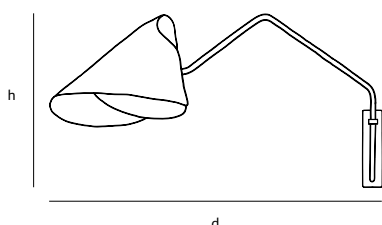

Order code

MQ.WA.*/*

Dimensions

Wxdxh **45x165x70cm**

Light source

Included

Lampholder

E27

Only suitable for low heat output

light source (LED)

Weight

Net. weight **4kg**

Dimmer

Optional with cable dimmer

materials

* CS
coated
steel &
leather
shade

* TOT
leather
tube &
shade

ON REQUEST
stainless steel /
yellow /
red copper

colors

* NATUREL
naturel

* BLACK
black

* COGNAC
cognac

* GREEN
green

*** DARK
BROWN**
dark
brown