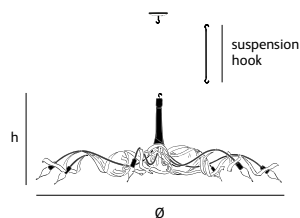

Order code	RP.05.CH.135.*.R
Dimensions	
Øxh	135x55cm
Hook	customized*
Ceiling cover	10cm
Light source	not included
Lampholder	
E14	
Max. 5 x 40W / 240V	
Weight	
Net. weight	7kg

Order code	RP.07.CH.170.*.R
Dimensions	
Øxh	170x60cm
Hook	customized*
Ceiling cover	10cm
Light source	not included
Lampholder	
E14	
Max. 7 x 40W / 240V	
Weight	
Net. weight	8kg