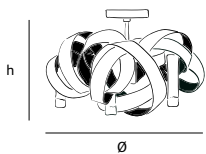

Order code	MN.03.CE.*
Dimensions	
Øxh	45x35cm
Ceiling cover	10cm
Light source	Included 3 x 40W halogen
Lampholder	G9
	Max. 3 x 40W / 240V
Weight/Packaging	
Net. weight	2,5kg
Gross weight	3,5kg
Packaging	50x50x40cm
Dimmer	Dimmable, dimmer not included

Order code	MN.05.CE.*
Dimensions	
Øxh	60x40cm
Ceiling cover	10cm
Light source	Included 5 x 40W halogen
Lampholder	G9
	Max. 5 x 40W / 240V
Weight/Packaging	
Net. weight	7kg
Gross weight	9kg
Packaging	65x65x50cm
Dimmer	Dimmable, dimmer not included