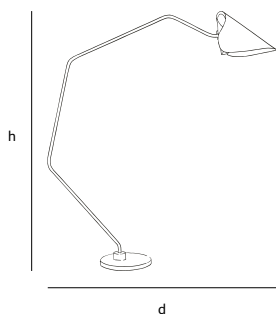

Order code

MQ.FL.*/*

Dimensions

Wxdxh **45x150x215cm**

Standard cable length **350cm**

Light source

Globe 7W filament LED, 2200K / 620 lm

Lampholder