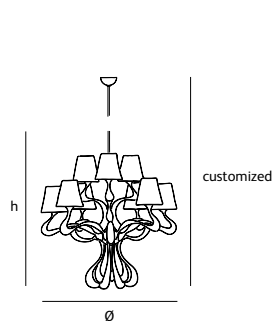

Order code

OD.15.CH.**

Total lenght fixture*

Dimensions

Øxh **85x80cm**

Total length **customized**

Light source **included**

9 x LED bulb filament 3,5W / 240V

2700K / 470 lm

Lampholder

E14

Weight/Packaging

Net. weight **6,5kg**

Gross weight **17,5kg**

Packaging **120x120x100cm**

Dimmer

Dimmable, dimmer not included

Order code

OD.15.CH.**

Total lenght fixture*

Dimensions

Øxh **110x105cm**

Total length **customized**

Light source **included**

15 x LED bulb filament 3,5W / 240V

2700K / 470 lm

Lampholder

E14

Weight/Packaging

Net. weight **10kg**

Gross weight **21kg**

Packaging **120x120x100cm**

Dimmer

Dimmable, dimmer not included