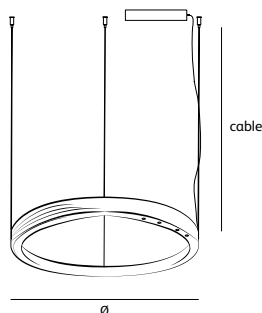

Dimensions

Wxdxh **38x38x50cm**

Standard cable length **500cm**

Light source

**Included, 1 x LED warm white bulb
7W / 240V / 2700K / 806 lm**

Lampholder **E27**

Weight

Net. weight **15kg**

Order code

JX.60.FL.*

Dimensions

Wxdxh **16x16x60cm**

Standard cable length **500cm**

Light source

**Included, 1 x LED warm white bulb
7W / 240V / 2700K / 806 lm**

Lampholder **E27**

**Included, 1 x LED warm white bulb
7W / 240V / 2700K / 806 lm**

Lampholder **E27**

Weight

Net. weight **14kg**

brass-0

brass-0

A circular suspension lamp in brass. The profile is U-shaped and the light leaves the fixture from the inside casting a delicate diffuse light into the room.

Order code	BO.70.CI.*
Dimensions	
Ø	70cm
Standard cable length	200cm
Light source	LED 42W / 2700K / 2300 lm
Weight	
Net. weight	4,5kg
Dimmer	
Dimmable driver	
DALI / 1-10V / push-dim or TRIAC	
Standard driver box	24x8x4cm (white)
Wireless lighting control	on request