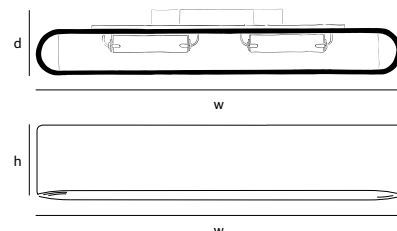

Order code	SO.WA.LED.*
Dimensions	
Wxdxh	26x7,5x13cm
Light source	
	LED 6,5W up & 6,5W down
	/ 2700K / 1300 lm
Weight/Packaging	
Net. weight	2,5kg (bronze: 6kg)
Gross weight	3kg (bronze: 6,5kg)
Packaging	31x22x9cm
Driver	
	Trailing & leading edge
	dimnable driver
Dimmer	
	Dimmable, dimmer not included

Order code	SO.WA.*
Dimensions	
Wxdxh	26x7,5x13cm
Light source	
	1 x 120W / 240V included
	Max. 1 x 200W / 240V
Lampholder	
	R7s / 78mm halogen
Weight/Packaging	
Net. weight	2,5kg (bronze: 6kg)
Gross weight	3kg (bronze: 6,5kg)
Packaging	31x22x9cm
Dimmer	
	Dimmable, dimmer not included

Order code	SO.WA.60.*
Dimensions	
Wxdxh	60x9x13cm
Light source	
	2 x 120W / 240V included
	Max. 2 x 200W / 240V
Lampholder	
	R7s / 78mm halogen
Weight/Packaging	
Net. weight	4kg (bronze: 10,5kg)
Gross weight	4,5kg (bronze: 11kg)
Packaging	67x21x15cm
Dimmer	
	Dimmable, dimmer not included

colors & materials

	* AA aluminium anthracite		* LT.BLACK/ K90 leather black
	* AW aluminium white		* LT.BROWN/ K59 leather brown
	* BR bronze		* LT.COGNAC/ K34 leather cognac
	* HG/BR high gloss polished bronze		* LT.GREY/ K81 leather grey
	* BRU/BR brushed bronze