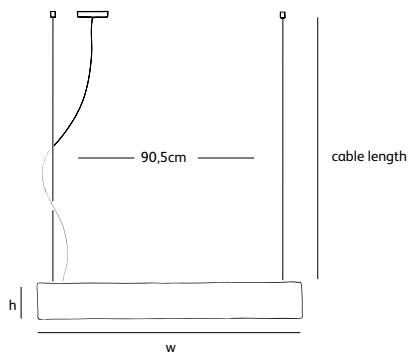

Wxdxh **60x7x13cm**

Standard cable length **200cm**

Light source

2 x 120W / 240V included

Max. 2 x 200W / 240V

Lampholder

R7s / 118mm halogen

Weight/Packaging

Net. weight **4kg (bronze: 10kg)**

Gross weight **5kg (bronze: 11kg)**

Packaging **67x21x15cm**

Order code

SO.SU.100.*

Dimensions

Wxdxh **100x7x13cm**

Standard cable length **200cm**