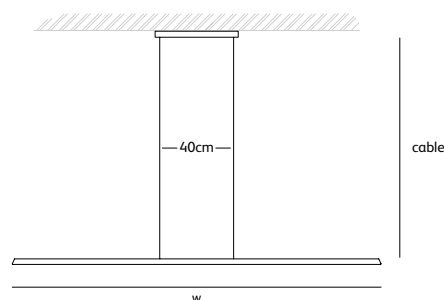

Order code

BS.200.SU.*.*

Dimensions

Wxdxh **200x3x3cm**

Standard cable length **200cm**

Material

natural acrylic stone

Light source

Included LED 37W / 2700K / 2100lm

Weight

Net. weight **5kg**

Driver

Dimmable driver

DALI / 1-10V / push-dim or TRIAC

Standard driver box **45x6x3,3cm (white)**

Wireless lighting control on request

IP 20 Other sizes or drivers on request.

Colors and materials as visible on the images may differ slightly from reality.
Any typing errors in the text and interim changes to the collections or specifications are all subject to change.

Jacco Maris Design info@jaccomaris.com www.jaccomaris.com