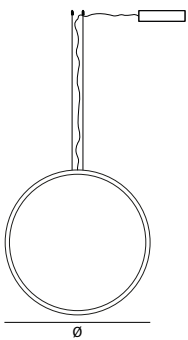

Order code

FR.100.WA.CI.T1.*

Dimensions

Ø **100cm**

Standard cable length **200cm**

Light source **neon flex LED**

45W / 2700K / 2100 lm

Weight

Net. weight **8kg**

Dimmer

Dimmable driver

DALI / 1-10V / push-dim or TRIAC

Dimmer not included

Standard driver box

24x8x4cm (color as fixture)

Wireless lighting control on request