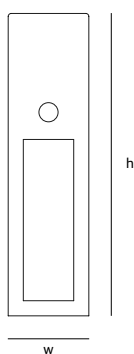

Dimensions

Wxdxh **38x38x50cm**

Standard cable length **500cm**

Light source

**Included, 1 x LED warm white bulb
7W / 240V / 2700K / 806 lm**

Lampholder **E27**

Weight

Net. weight **15kg**

Order code

JX.60.FL.*

Dimensions

Wxdxh **16x16x60cm**

Standard cable length **500cm**

Light source

**Included, 1 x LED warm white bulb
7W / 240V / 2700K / 806 lm**

Lampholder **E27**

**Included, 1 x LED warm white bulb
7W / 240V / 2700K / 806 lm**

Lampholder **E27**

Weight

Net. weight **14kg**

brass-0

brass-0

A circular suspension lamp in brass. The profile is U-shaped and the light leaves the fixture from the inside casting a delicate diffuse light into the room.