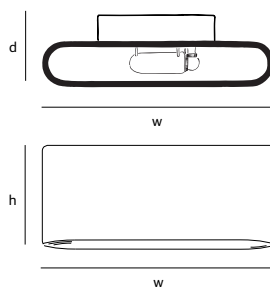

Order code

SOLO-OUTD.LED.*

Dimensions

Wxdxh **26x7,5x13cm**

Lamp source

**LED: 6,5W up & 6,5W down
/ 2700K / 1300 lm**

Weight/Packaging

Net. weight **2,5kg (bronze: 6kg)**

Gross weight **3kg (bronze: 6,5kg)**

Packaging **31x22x9cm**

Dimmer

Non dimmable driver

Order code

SOLO-OUTD.*

Dimensions

Wxdxh **26x9x13cm**

Lampholder

**GY6 halogen
Max. 1 x 50W / 12V included**

Weight/Packaging

Net. weight **2,5kg (bronze: 6kg)**

Gross weight **3kg (bronze: 6,5kg)**

Packaging **31x22x10cm**

Dimmer

Dimmable, dimmer not included