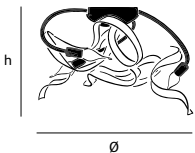

RP.03.CE.HG

Order code

RP.03.CE.*

Dimensions

Øxh **40x27cm**

Light source **not included**

Lampholder

E14