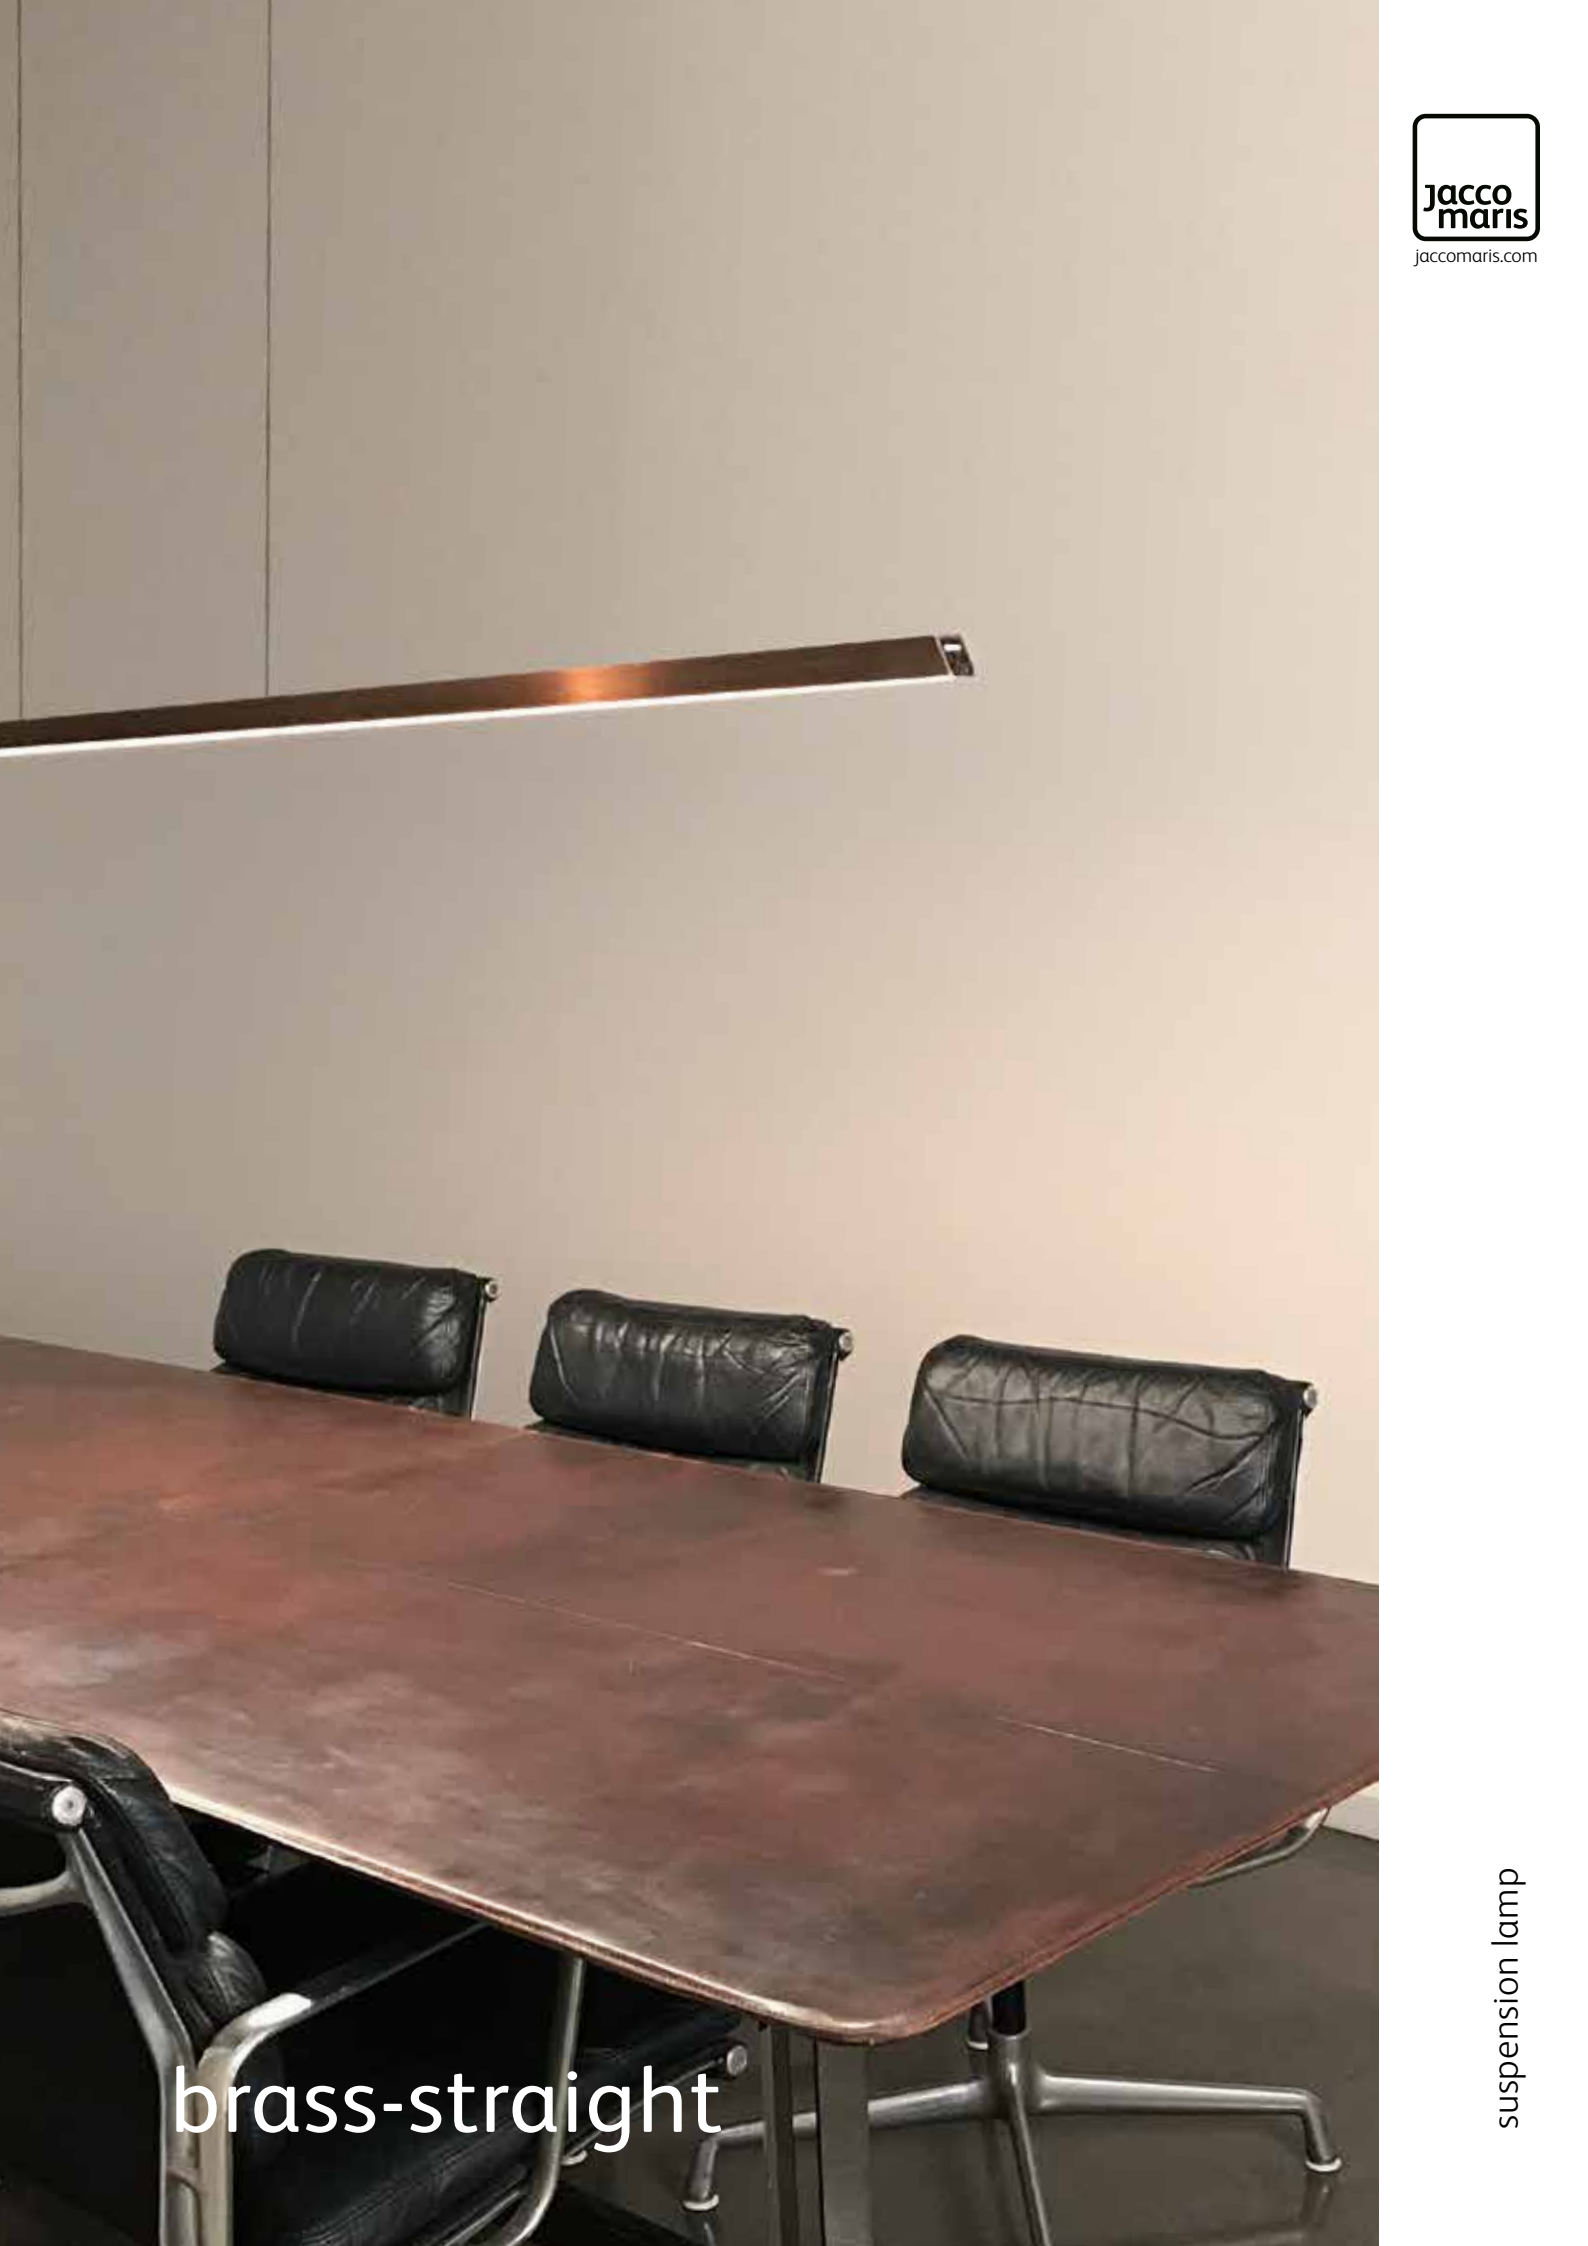

brass-straight

suspension lamp