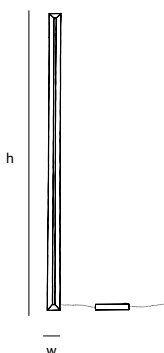

Order code

FR.225.FL.*

Dimensions

Wxdxh **10x2,5x225cm**

Light source

LED strip 40W LED / 2700K / 3840 lm

Weight/Packaging

Net. weight **10kg**

Gross weight **12kg**

Packaging **230x16,5x16,5cm**

Dimmer

Floor dimmer switch included

IP 20 Other sizes, materials or drivers on request.

Colors and materials as visible on the images may differ slightly from reality.
Any typing errors in the text and interim changes to the collections or specifications are all subject to change.

Jacco Maris Design info@jaccomaris.com www.jaccomaris.com