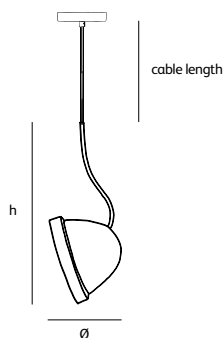

Order code

IS.01.SU.*

Dimensions

Øxh **20,5x40cm**

Standard cable length **300cm**

Light source

8,7W LED / 240V

2700K / 650 lm

Weight/Packaging

Net. weight **1kg (5kg bronze)**

Gross weight **2kg (6kg bronze)**

Packaging **25x25x50cm**

Dimmer

Mains dimmable, dimmer not included

IP 20