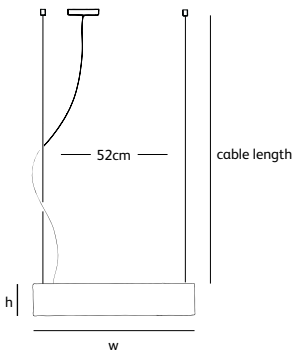

suspension LED

colors & materials

* AA
aluminium
anthracite

* AW
aluminium
white

* BR
bronze

SO.SU.140.LED.AW

Order code	SO.SU.60.LED.*
Dimensions	
Wxdxh	60x7x13cm
Standard cable length	200cm
Light source	
	13W LED down / 2700K / 1300 lm
Weight/Packaging	
Net. weight	4kg (bronze: 10kg)
Gross weight	5kg (bronze: 11kg)
Packaging	67x21x15cm
Driver	
	Trailing & leading edge

Order code	SO.SU.100.LED.*
Dimensions	
Wxdxh	100x7x13cm
Standard cable length	200cm
Light source	
	18W LED down / 2700K / 1950 lm
Weight/Packaging	
Net. weight	7kg (bronze: 18kg)
Gross weight	8kg (bronze: 19kg)
Packaging	107x21x15cm
Driver	
	Trailing & leading edge