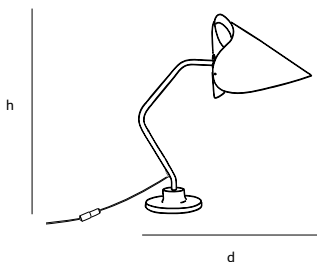

Order code

MQ.TA.*/*

Dimensions

Wxdxh **45x80x90cm**

Standard cable length **350cm**

Lightsource

Globe 7W filament LED, 2200K / 620 lm

Lampholder

E27

Only suitable for low heat output

light source (LED)

Weight

Net. weight **16,7kg**

Dimmer

LED cord dimmer included

materials

* CS
coated
steel
tube

* TOT
leather
tube

ON REQUEST
stainless steel /
yellow /
red copper
(on request)

colors

* NATUREL
naturel

* BLACK
black

* COGNAC
cognac

* GREEN
green

*** DARK
BROWN**
dark
brown