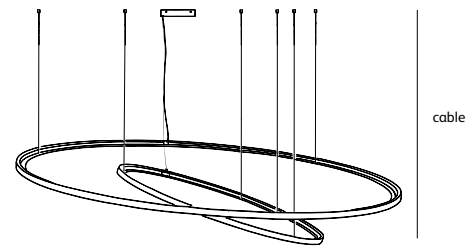

**Included, 1 x LED warm white bulb
7W / 240V / 2700K / 806 lm**

Lampholder **E27**

Weight

Net. weight **14kg**

brass-0

brass-0

A circular suspension lamp in brass. The profile is U-shaped and the light leaves the fixture from the inside casting a delicate diffuse light into the room.

framed

suspension lamp circle wall circle suspension suspension up-down leaning floor lamp

framed

Framed is a collection of basic geometric shapes that are hot rolled into a steel profile. The lighting system is incorporated in the steel frame. The light lines displayed by this design emphasizes the interior architecture in a unique way. They create a light spectacle against the wall or ceiling or table.

suspension lamp circle (suitable as up light or down light)

colors & materials

*** CS**
coated bare steel

*** WH**
white
powder coated

*** AN**
anodic brown
powder coated

FR.100.CI.CS & FR.170.CI.CS

∅

Order code	FR.50.CI.*
Dimensions	∅ 50cm
Standard cable length	200cm
Light source	neon flex LED 25W / 2700K / 1050 lm
Weight	
Net. weight	4,2kg
Dimmer	
	Dimmable driver
	DALI / 1-10V / push dim
	or TRIAC
	Dimmer not included
Standard driver box	
	24x8x4cm
	(color as fixture)

∅

Order code	FR.70.CI.*
Dimensions	∅ 70cm
Standard cable length	200cm
Light source	neon flex LED 30W / 2700K / 1350 lm
Weight	
Net. weight	6kg
Dimmer	
	Dimmable driver
	DALI / 1-10V / push dim
	or TRIAC
	Dimmer not included
Standard driver box	
	24x8x4cm
	(color as fixture)