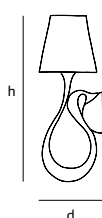

Order code

OD.01.WA.**

Dimensions

Wxdxh **20x15x45cm**

Light source **included**

**1 x LED bulb filament 3,5W / 240V
2700K / 470 lm**

Lampholder

E14