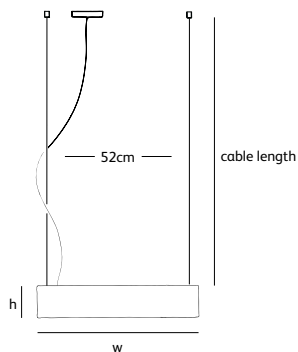

Order code

SO.SU.60.*

Dimensions

Wxdxh **60x7x13cm**

Standard cable length **200cm**

Light source

2 x 120W / 240V included

Max. 2 x 200W / 240V

Lampholder

R7s / 118mm halogen

Weight/Packaging

Net. weight **4kg (bronze: 10kg)**

Gross weight **5kg (bronze: 11kg)**

Packaging **67x21x15cm**