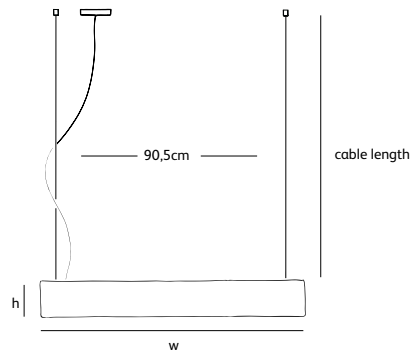

Net. weight **4kg (bronze: 10kg)**

Gross weight **5kg (bronze: 11kg)**

Packaging **67x21x15cm**

Order code

SO.SU.100.*

Dimensions

Wxdxh **100x7x13cm**

Standard cable length **200cm**

suspension LED

colors & materials

* AA
aluminium
anthracite

* AW
aluminium
white

* BR
bronze

SO.SU.140.LED.AW

Order code	SO.SU.60.LED.*
Dimensions	
Wxdxh	60x7x13cm
Standard cable length	200cm
Light source	
	13W LED down / 2700K / 1300 lm
Weight/Packaging	
Net. weight	4kg (bronze: 10kg)
Gross weight	5kg (bronze: 11kg)
Packaging	67x21x15cm
Driver	
	Trailing & leading edge

Order code	SO.SU.100.LED.*
Dimensions	
Wxdxh	100x7x13cm
Standard cable length	200cm
Light source	
	18W LED down / 2700K / 1950 lm
Weight/Packaging	
Net. weight	7kg (bronze: 18kg)
Gross weight	8kg (bronze: 19kg)
Packaging	107x21x15cm
Driver	
	Trailing & leading edge

Order code	SO.SU.140.LED.*
Dimensions	
Wxdxh	140x7x13cm
Standard cable length	200cm
Light source	
	18W LED down / 2700K / 1950 lm
Weight/Packaging	
Net. weight	9,5kg (bronze: 24kg)
Gross weight	10,5kg (bronze: 25kg)
Packaging	147x21x15cm
Driver	
	Trailing & leading edge