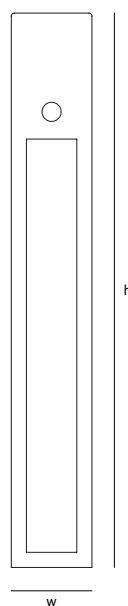

Dimensions

Wxdxh **38x38x50cm**

Standard cable length **500cm**

Light source

**Included, 1 x LED warm white bulb
7W / 240V / 2700K / 806 lm**

Lampholder **E27**

Weight

Net. weight **15kg**

Order code

JX.60.FL.*

Dimensions

Wxdxh **16x16x60cm**

Standard cable length **500cm**

Light source

**Included, 1 x LED warm white bulb
7W / 240V / 2700K / 806 lm**

Lampholder **E27**

Weight

Net. weight **8kg**

Order code

JX.110.FL.*

Dimensions

Wxdxh **16x16x110cm**

Standard cable length **500cm**

Light source

**Included, 1 x LED warm white bulb
7W / 240V / 2700K / 806 lm**

Lampholder **E27**

Weight

Net. weight **14kg**

brass-0

brass-0

A circular suspension lamp in brass. The profile is U-shaped and the light leaves the fixture from the inside casting a delicate diffuse light into the room.