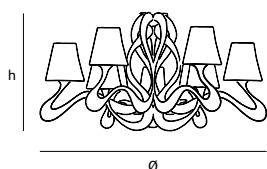

Order code

OD.09.CE.**

Dimensions

Øxh **85x46cm**

Light source **included**

9 x LED bulb filament 3,5W / 240V

2700K / 470 lm

Lampholder

E14

Weight/Packaging

Net. weight **6,5kg**

Gross weight **16,5kg**

Packaging **120x120x100cm**

Dimmer

Dimmable, dimmer not included