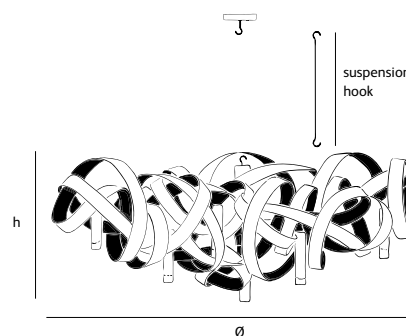

Order code	MN.09.CH.*.T
Dimensions	
Øxh	130x75cm
Hook	customized*
Ceiling cover	10cm
Light source	
Included	9 x 40W halogen
Lampholder	
	G9
	Max. 9 x 40W / 240V
Weight/Packaging	
Net. weight	14kg
Gross weight	21kg
Packaging	135x135x85cm
Dimmer	
	Dimmable, dimmer not included