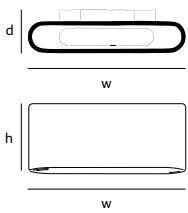

Order code	SO.WA.LED.*
Dimensions	
Wxdxh	26x7,5x13cm
Light source	
	LED 6,5W up & 6,5W down
	/ 2700K / 1300 lm
Weight/Packaging	
Net. weight	2,5kg (bronze: 6kg)
Gross weight	3kg (bronze: 6,5kg)
Packaging	31x22x9cm
Driver	
	Trailing & leading edge
	dimnable driver
Dimmer	
	Dimmable, dimmer not included

Order code	SO.WA.*
Dimensions	
Wxdxh	26x7,5x13cm
Light source	
	1 x 120W / 240V included
	Max. 1 x 200W / 240V
Lampholder	
	R7s / 78mm halogen
Weight/Packaging	
Net. weight	2,5kg (bronze: 6kg)
Gross weight	3kg (bronze: 6,5kg)
Packaging	31x22x9cm
Dimmer	
	Dimmable, dimmer not included

Order code	SO.WA.60.*
Dimensions	
Wxdxh	60x9x13cm
Light source	
	2 x 120W / 240V included
	Max. 2 x 200W / 240V
Lampholder	
	R7s / 78mm halogen
Weight/Packaging	
Net. weight	4kg (bronze: 10,5kg)
Gross weight	4,5kg (bronze: 11kg)
Packaging	67x21x15cm
Dimmer	
	Dimmable, dimmer not included

colors & materials

	* AA aluminium anthracite		* LT.BLACK/ K90 leather black
	* AW aluminium white		* LT.BROWN/ K59 leather brown
	* BR bronze		* LT.COGNAC/ K34 leather cognac
	* HG/BR high gloss polished bronze		* LT.GREY/ K81 leather grey
	* BRU/BR brushed bronze