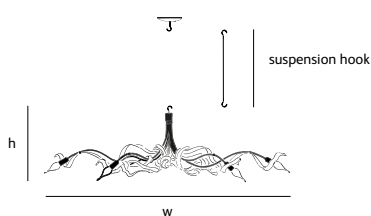

Order code

RP.06.CH.*.O

Dimensions

Wxdxh **135x75x40cm**

Hook **customized***

Ceiling cover **10cm**

Light source **not included**

Lampholder

E14

Max. 6 x 40W / 240V

Weight

Net. weight **5kg**

Order code

RP.08.CH.*.O

Dimensions

Wxdxh **170x100x40cm**

Hook **customized***

Ceiling cover **10cm**

Light source **not included**

Lampholder

E14

Max. 8 x 40W / 240V

Weight

Net. weight **7kg**