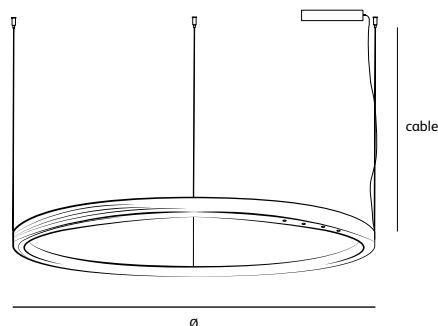

Order code	BO.135.CI.*
Dimensions	
Ø	135cm
Standard cable length	200cm
Light source	LED 80W / 2700K / 4300 lm
Weight	
Net. weight	8kg
Dimmer	
Dimmable driver	
DALI / 1-10V / push-dim or TRIAC	
Standard driver box	24x8x4cm (white)
Wireless lighting control	on request