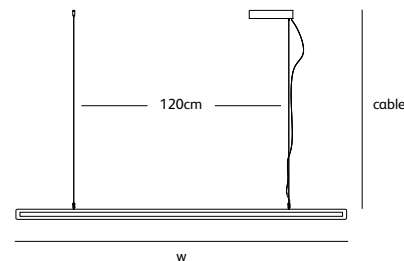

*** GG**
graphite
grey

*** RG**
rosemary
green

BS.160.SU.BR.GG

Order code

BS.120.SU.*.*

Dimensions

Wxdxh **120x3x3cm**

Standard cable length **200cm**

* **GM**
gunmetal
powder coated

* **WH**
white
powder coated

* **AN**
anodic brown
powder coated

FR.200.SU.UP/DOWN.CS

Order code	FR.120.SU.UP/DOWN.*
Dimensions	
Wxdxh	120x2,5x7cm
Standard cable length	200cm
Light source	
	LED 13W up – 19W down / 2700K / 1750 lm
Weight/Packaging	
Net. weight	4kg
Gross weight	6kg
Packaging	125x16,5x16,5cm
Dimmer	
	Dimmable driver
	Driver DALI / 1-10V / push-dim or TRIAC-driver
	Dimmer not included

Order code	FR.160.SU.UP/DOWN.*
Dimensions	
Wxdxh	160x2,5x7cm
Standard cable length	200cm
Light source	
	LED 19W up – 26W down / 2700K / 2500 lm
Weight/Packaging	
Net. weight	5,5kg
Gross weight	8kg
Packaging	165x16,5x16,5cm
Dimmer	
	Dimmable driver
	Driver DALI / 1-10V / push-dim or TRIAC-driver
	Dimmer not included