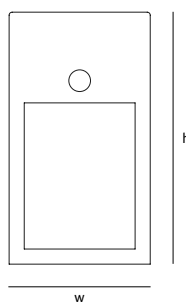

Order code

JX.RELAX.FL.*

Dimensions

Wxdxh **38x38x50cm**

Standard cable length **500cm**

Light source

**Included, 1 x LED warm white bulb
7W / 240V / 2700K / 806 lm**

Lampholder **E27**

Weight

Net. weight **15kg**