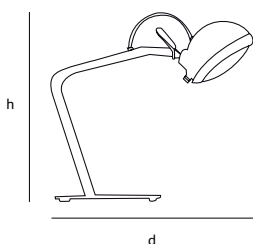

Order code

SA.01.TA.*

Dimensions

Wxdxh **20x43x45cm**

Light source

1 x 60W halogen included

Lampholder

G9

Max. 1 x 60W / 240V

Weight

Net. weight **3kg**

Dimmer

Cord dimmer switch included