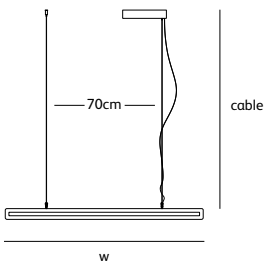

*** GG**
graphite
grey

*** RG**
rosemary
green

BS.160.SU.BR.GG

Order code

BS.120.SU.*.*

Dimensions

Wxdxh **120x3x3cm**

Standard cable length **200cm**

* **GM**
gunmetal
powder coated

* **WH**
white
powder coated

* **AN**
anodic brown
powder coated

FR.200.SU.UP/DOWN.CS

Order code	FR.120.SU.UP/DOWN.*
Dimensions	
Wxdxh	120x2,5x7cm
Standard cable length	200cm
Light source	
	LED 13W up – 19W down / 2700K / 1750 lm
Weight/Packaging	
Net. weight	4kg
Gross weight	6kg
Packaging	125x16,5x16,5cm
Dimmer	
	Dimmable driver
	Driver DALI / 1-10V / push-dim or TRIAC-driver
	Dimmer not included

Order code	FR.160.SU.UP/DOWN.*
Dimensions	
Wxdxh	160x2,5x7cm
Standard cable length	200cm
Light source	
	LED 19W up – 26W down / 2700K / 2500 lm
Weight/Packaging	
Net. weight	5,5kg
Gross weight	8kg
Packaging	165x16,5x16,5cm
Dimmer	
	Dimmable driver
	Driver DALI / 1-10V / push-dim or TRIAC-driver
	Dimmer not included