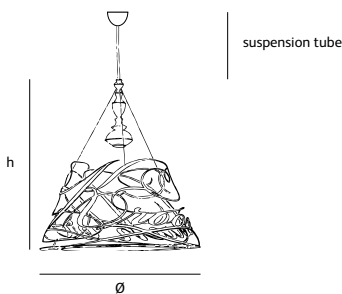

Order code

IF.01.SU.*

Dimensions

Øxh **80x90cm**

Suspension tube **customized***

Light source **included**

Lamp holder

GU10

Max. 1 x 75W / 240V or retrofit LED

Weight

Net. weight **7kg**

Dimmer

Dimmable, dimmer not included

Other sizes on request