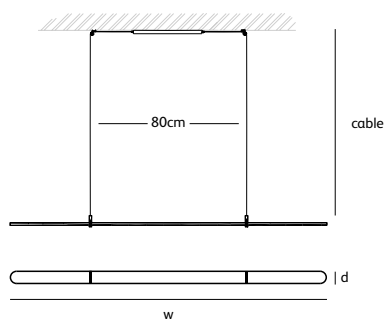

Dimensions

Wxdxh **38x38x50cm**

Standard cable length **500cm**

Light source

**Included, 1 x LED warm white bulb
7W / 240V / 2700K / 806 lm**

Lampholder **E27**

Weight

Net. weight **15kg**

Order code

JX.60.FL.*

Dimensions

Wxdxh **16x16x60cm**

Standard cable length **500cm**

Light source

**Included, 1 x LED warm white bulb
7W / 240V / 2700K / 806 lm**

Lampholder **E27**

*** GG**
graphite
grey

*** RG**
rosemary
green

BS.160.SU.BR.GG

Order code

BS.120.SU.*.*

Dimensions

Wxdxh **120x3x3cm**

Standard cable length **200cm**

Order code	CO.160.SU
Dimensions	
Wxdxh	160x5,8x1,2cm
Standard cable length	200cm
Material	translucent natural acrylic stone
Light source	LED 30W / 2700K / 1420 lm
Weight/Packaging	
Net. weight	1,3kg
Dimmer	
Dimmable driver	DALI or 0-10V or TRIAC
Dimmer not included	
Wireless lighting control on request	