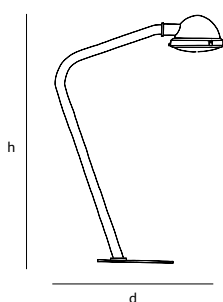

Order code

OS.01.FL.*

Dimensions

Wxdxh **78x175x258cm**

Light source

Not included

Lampholder

E27, optional in LED (add. costs)

Max. 1 x 200W / 240V

Weight

Net. weight **90kg**

Dimmer

Dimmable, dimmer not included

IP 55