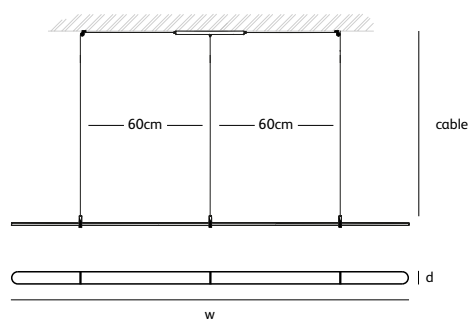

Dimensions

Wxdxh **38x38x50cm**

Standard cable length **500cm**

Light source

**Included, 1 x LED warm white bulb
7W / 240V / 2700K / 806 lm**

Lampholder **E27**

Weight

Net. weight **15kg**

Order code

JX.60.FL.*

Dimensions

Wxdxh **16x16x60cm**

Standard cable length **500cm**

Light source

**Included, 1 x LED warm white bulb
7W / 240V / 2700K / 806 lm**

Lampholder **E27**

*** GG**
graphite
grey

*** RG**
rosemary
green

BS.160.SU.BR.GG

Order code

BS.120.SU.*.*

Dimensions

Wxdxh **120x3x3cm**

Standard cable length **200cm**

Order code	CO.160.SU
Dimensions	
Wxdxh	160x5,8x1,2cm
Standard cable length	200cm
Material	translucent natural acrylic stone
Light source	LED 30W / 2700K / 1420 lm
Weight/Packaging	
Net. weight	1,3kg
Dimmer	
Dimmable driver	DALI or 0-10V or TRIAC
Dimmer not included	
Wireless lighting control on request	