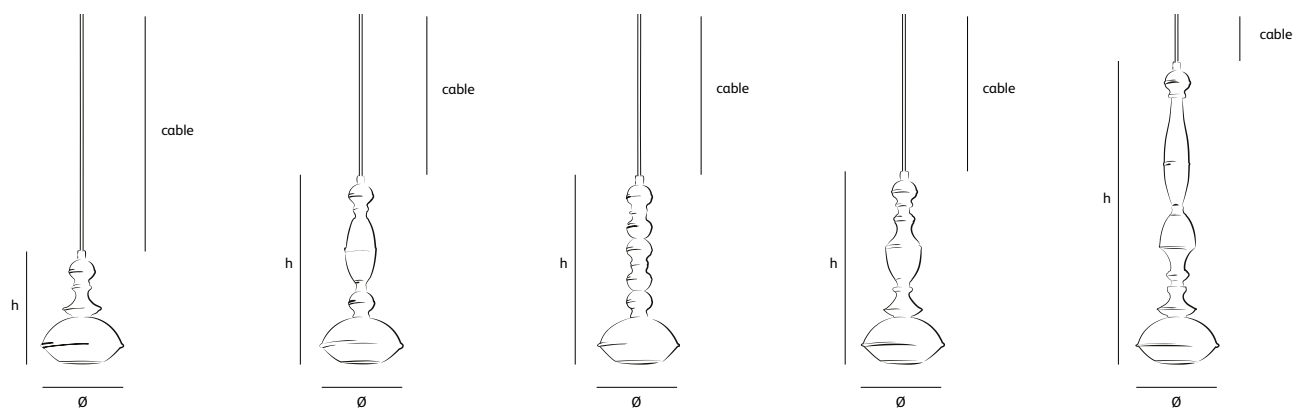

Order code	BB.T1.*/*
Dimensions	Øxh 15x22cm
Standard cable length	300cm
Light source	Not included
Lampholder	GU10
	Max. 1 x 50W / 240V retrofit LED
Weight	
Net. weight	< 1kg

Order code	BB.T2.*/*
Dimensions	Øxh 15x35cm
Standard cable length	300cm
Light source	Not included
Lampholder	GU10
	Max. 1 x 50W / 240V retrofit LED
Weight	
Net. weight	< 1kg