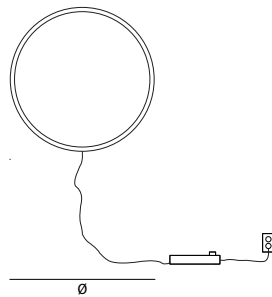

Order code

FR.100.WA.CI.T2.*

Dimensions

Ø **100cm**

Standard cable length **200cm**

Light source **neon flex LED**

45W / 2700K / 2100 lm

Weight

Net. weight **8kg**

Dimmer

Floor dimmer switch included

T1 = using two suspension cables that

are directly attached to the ceiling

T2 = using a bracket on the wall