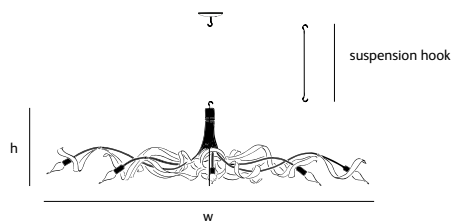

Order code

RP.06.CH.*.O

Dimensions

Wxdxh **135x75x40cm**

Hook **customized***

Ceiling cover **10cm**

Light source **not included**

Lampholder

E14

Max. 6 x 40W / 240V

Weight

Net. weight **5kg**

Order code

RP.08.CH.*.O

Dimensions

Wxdxh **170x100x40cm**

Hook **customized***

Ceiling cover **10cm**

Light source **not included**

Lampholder

E14

Max. 8 x 40W / 240V

Weight

Net. weight **7kg**