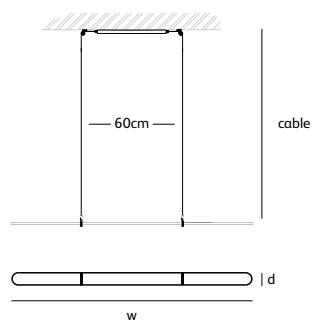

CO.160.SU

Order code	CO.120.SU
Dimensions	
Wxdxh	120x5,8x1,2cm
Standard cable length	200cm
Material	translucent natural acrylic stone
Light source	LED 23W / 2700K / 1090 lm
Weight/Packaging	
Net. weight	1kg
Dimmer	
Dimmable driver	DALI or 0-10V or TRIAC
Dimmer not included	
Wireless lighting control on request