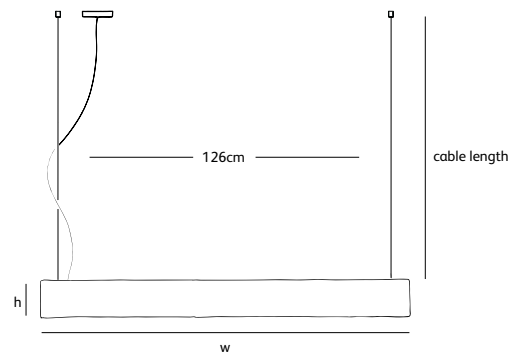

Order code

SO.SU.140.*

Dimensions

Wxdxh **140x7x13cm**

Standard cable length **200cm**

Light source

3 x 120W / 240V included

Max. 3 x 200W / 240V

Lampholder

R7s / 118mm halogen

Weight/Packaging

Net. weight **9,5kg (bronze: 24kg)**

Gross weight **10,5kg (bronze: 25kg)**

Packaging **147x21x15cm**