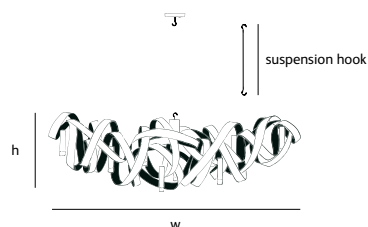

*** HG/BL**
high gloss
polished/
black

MN.06.CH.HG/BL.O

Order code

MN.06.CH.*.O

Dimensions

Wxdxh **110x45x45cm**

Hook **customized***

Ceiling cover **10cm**