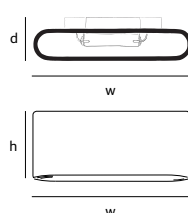

Order code	SO.WA.LED.*
Dimensions	
Wxdxh	26x7,5x13cm
Light source	
	LED 6,5W up & 6,5W down
	/ 2700K / 1300 lm
Weight/Packaging	
Net. weight	2,5kg (bronze: 6kg)
Gross weight	3kg (bronze: 6,5kg)
Packaging	31x22x9cm
Driver	
	Trailing & leading edge
	dimnable driver
Dimmer	
	Dimmable, dimmer not included

Order code	SO.WA.*
Dimensions	
Wxdxh	26x7,5x13cm
Light source	
	1 x 120W / 240V included
	Max. 1 x 200W / 240V
Lampholder	
	R7s / 78mm halogen
Weight/Packaging	
Net. weight	2,5kg (bronze: 6kg)
Gross weight	3kg (bronze: 6,5kg)
Packaging	31x22x9cm
Dimmer	
	Dimmable, dimmer not included

Order code	SO.WA.60.*
Dimensions	
Wxdxh	60x9x13cm
Light source	
	2 x 120W / 240V included
	Max. 2 x 200W / 240V
Lampholder	
	R7s / 78mm halogen
Weight/Packaging	
Net. weight	4kg (bronze: 10,5kg)
Gross weight	4,5kg (bronze: 11kg)
Packaging	67x21x15cm
Dimmer	
	Dimmable, dimmer not included

colors & materials

	* AA aluminium anthracite		* LT.BLACK/ K90 leather black
	* AW aluminium white		* LT.BROWN/ K59 leather brown
	* BR bronze		* LT.COGNAC/ K34 leather cognac
	* HG/BR high gloss polished bronze		* LT.GREY/ K81 leather grey
	* BRU/BR brushed bronze