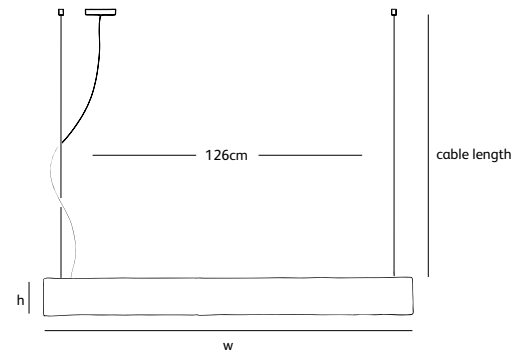

suspension LED

colors & materials

* AA
aluminium
anthracite

* AW
aluminium
white

* BR
bronze

SO.SU.140.LED.AW

Order code	SO.SU.60.LED.*
Dimensions	
Wxdxh	60x7x13cm
Standard cable length	200cm
Light source	
	13W LED down / 2700K / 1300 lm
Weight/Packaging	
Net. weight	4kg (bronze: 10kg)
Gross weight	5kg (bronze: 11kg)
Packaging	67x21x15cm
Driver	
	Trailing & leading edge

Order code	SO.SU.100.LED.*
Dimensions	
Wxdxh	100x7x13cm
Standard cable length	200cm
Light source	
	18W LED down / 2700K / 1950 lm
Weight/Packaging	
Net. weight	7kg (bronze: 18kg)
Gross weight	8kg (bronze: 19kg)
Packaging	107x21x15cm
Driver	
	Trailing & leading edge