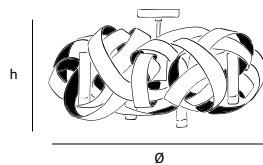

Order code	MN.03.CE.*
Dimensions	
Øxh	45x35cm
Ceiling cover	10cm
Light source	Included 3 x 40W halogen
Lampholder	G9
	Max. 3 x 40W / 240V
Weight/Packaging	
Net. weight	2,5kg
Gross weight	3,5kg
Packaging	50x50x40cm
Dimmer	Dimmable, dimmer not included

Order code	MN.05.CE.*
Dimensions	
Øxh	60x40cm
Ceiling cover	10cm
Light source	Included 5 x 40W halogen
Lampholder	G9
	Max. 5 x 40W / 240V
Weight/Packaging	
Net. weight	7kg
Gross weight	9kg
Packaging	65x65x50cm
Dimmer	Dimmable, dimmer not included