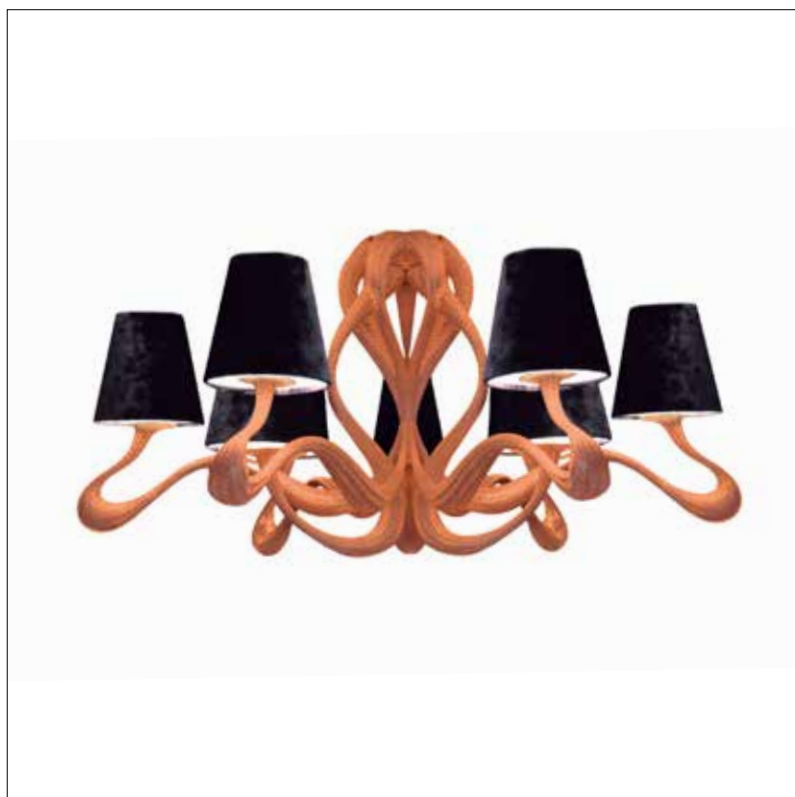

ode 1647

ceiling lamp

OD.09.CE

Order code

OD.09.CE.**

Dimensions

Øxh **85x46cm**

Light source **included**

9 x LED bulb filament 3,5W / 240V

2700K / 470 lm

Lampholder

E14

Weight/Packaging

Net. weight **6,5kg**

Gross weight **16,5kg**

Packaging **120x120x100cm**

Dimmer

Dimmable, dimmer not included

base materials

* CO
copper

* BL black
copper

* OG
old gold