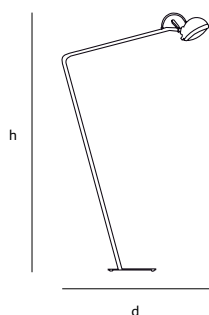

Order code

SA.01.FL.*

Dimensions

Wxdxh **26x80x145cm**

Light source

1 x 60W halogen included

Lampholder

G9

Max. 1 x 60W / 240V

Weight

Net. weight **5kg**

Dimmer

Floor dimmer switch included

IP 20

Limited edition. Subject to availability.