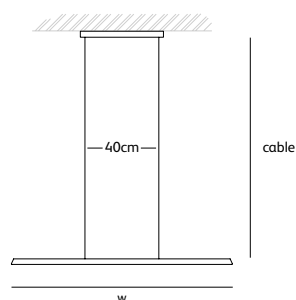

Dimensions

Wxdxh **38x38x50cm**

Standard cable length **500cm**

Light source

**Included, 1 x LED warm white bulb
7W / 240V / 2700K / 806 lm**

Lampholder **E27**

Weight

Net. weight **15kg**

Order code

JX.60.FL.*

Dimensions

Wxdxh **16x16x60cm**

Standard cable length **500cm**

Light source

**Included, 1 x LED warm white bulb
7W / 240V / 2700K / 806 lm**

Lampholder **E27**

Weight

Net. weight **8kg**

Order code

JX.110.FL.*

Dimensions

Wxdxh **16x16x110cm**

Standard cable length **500cm**

Light source

*** GG**
graphite
grey

*** RG**
rosemary
green

BS.160.SU.BR.GG

Order code

BS.120.SU.*.*

Dimensions

Wxdxh **120x3x3cm**

Standard cable length **200cm**