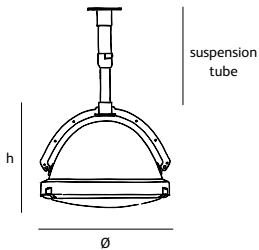

Order code

OS.01.SU.*.A

Dimensions

Øxh **57x42cm**

Suspension tube

Extractable length **150cm**

Withdrawn length **110cm**

Length can be customized (add. costs)

Light source **not included**

Lampholder

E27, optional in LED (add. costs)

Max. 1 x 200W / 240V

Weight/Packaging

Net. weight **19kg**

Gross weight **24kg**

Packaging **65x65x50cm**

+ packaging tube

2 colli

IP 50

Dimmable, dimmer not included *Please add total length (bottom fixture to ceiling) to your order.