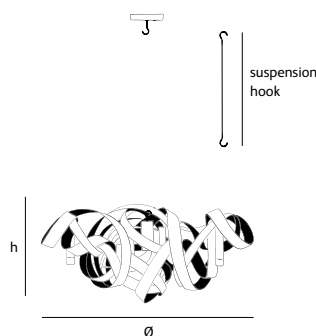

Order code	MN.05.CH.*.T
Dimensions	
Øxh	75x35cm
Hook	customized*
Ceiling cover	10cm
Light source	
Included	5 x 40W halogen
Lampholder	
	G9
	Max. 5 x 40W / 240V
Weight/Packaging	
Net. weight	7kg
Gross weight	10kg
Packaging	80x80x40cm
Dimmer	
	Dimmable, dimmer not included