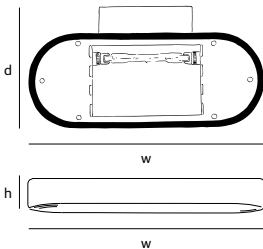

Order code

SOLO-UPLIGHTER.*

Dimensions

Wxdxh **30,5x16x5,5cm**

Light source

1 x 120W / 240V included

Max. 1 x 200W / 240V

Lampholder

R7s / 118mm halogen

Weight/Packaging

Net. weight **2,5kg (bronze: 6kg)**

Gross weight **3kg (bronze: 6,5kg)**

Packaging **31x22x9cm**

Dimmer

Dimmable, dimmer not included