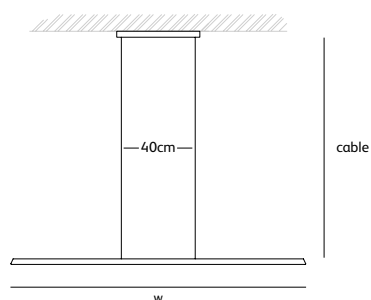

Order code

BS.160.SU.*.*

Dimensions

Wxdxh **160x3x3cm**

Standard cable length **200cm**

Material

natural acrylic stone

Light source

Included LED 30W / 2700K / 1700lm

Weight

Net. weight **4kg**

Driver

Dimmable driver

DALI / 1-10V / push-dim or TRIAC

Standard driver box **45x6x3,3cm (white)**

Wireless lighting control on request