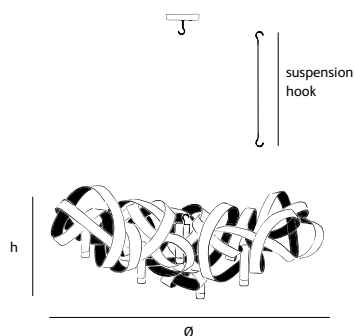

Order code	MN.05.CH.*.T
Dimensions	
Øxh	75x35cm
Hook	customized*
Ceiling cover	10cm
Light source	
Included	5 x 40W halogen
Lampholder	
	G9
	Max. 5 x 40W / 240V
Weight/Packaging	
Net. weight	7kg
Gross weight	10kg
Packaging	80x80x40cm
Dimmer	
	Dimmable, dimmer not included