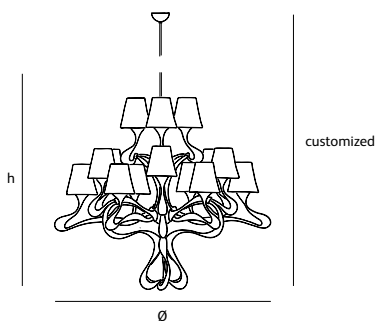

Order code

OD.15.CH.**

Total lenght fixture*

Dimensions

Øxh **85x80cm**

Total length **customized**

Light source **included**

9 x LED bulb filament 3,5W / 240V

2700K / 470 lm

Lampholder

E14

Weight/Packaging

Net. weight **6,5kg**

Gross weight **17,5kg**

Packaging **120x120x100cm**

Dimmer

Dimmable, dimmer not included

Order code

OD.15.CH.**

Total lenght fixture*

Dimensions

Øxh **110x105cm**

Total length **customized**

Light source **included**

15 x LED bulb filament 3,5W / 240V

2700K / 470 lm

Lampholder

E14

Weight/Packaging

Net. weight **10kg**

Gross weight **21kg**

Packaging **120x120x100cm**

Dimmer

Dimmable, dimmer not included

base materials

* CO
copper

* BL black
copper

* OG
old gold