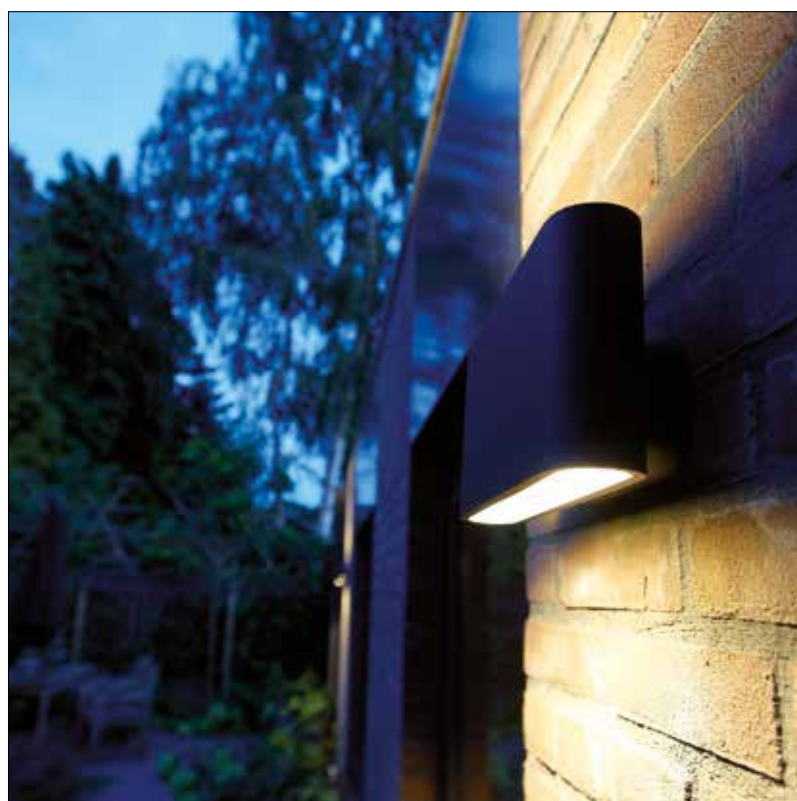

solo

outdoor & outdoor LED

colors & materials

* AA
aluminium
anthracite

* AW
aluminium
white

* BR
bronze

SOLO-OUTD.AA