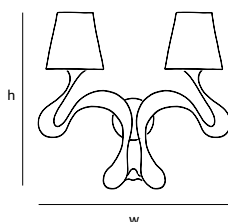

Order code

OD.01.WA.**

Dimensions

Wxdxh **20x15x45cm**

Light source **included**

**1 x LED bulb filament 3,5W / 240V
2700K / 470 lm**

Lampholder

E14