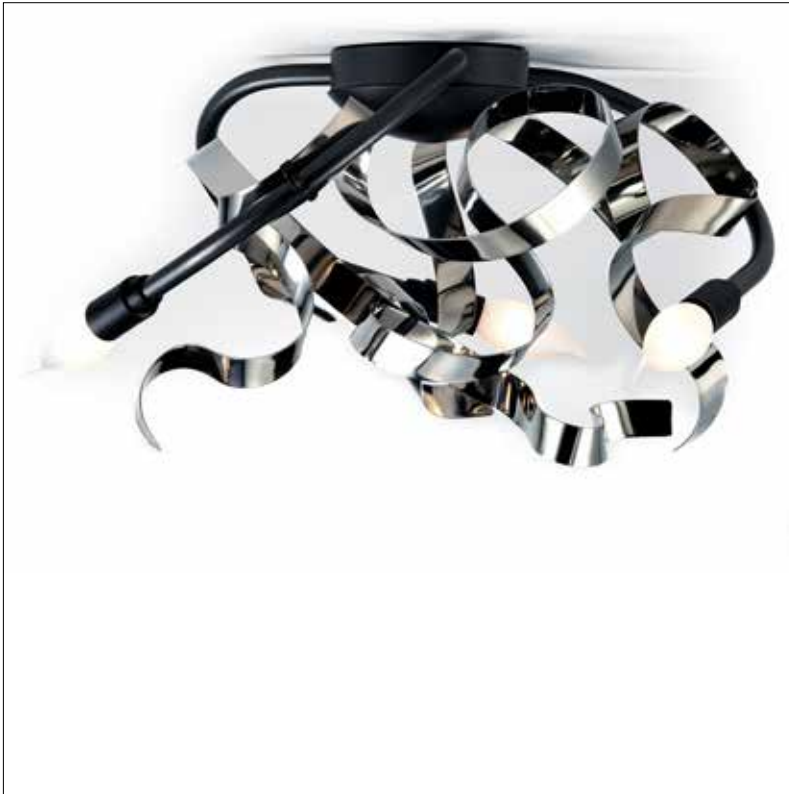

ruban plié

ceiling lamp

colors & materials

* BR
brass

* BL
black
powder
coated

* ST
stainless
steel

* WH
white
powder
coated

* HG
high
gloss
polished

RP.03.CE.HG

Order code

RP.03.CE.*

Dimensions

Øxh **40x27cm**

Light source **not included**

Lampholder

E14

Max. 3 x 40W / 240V

Weight

Net. weight **3kg**