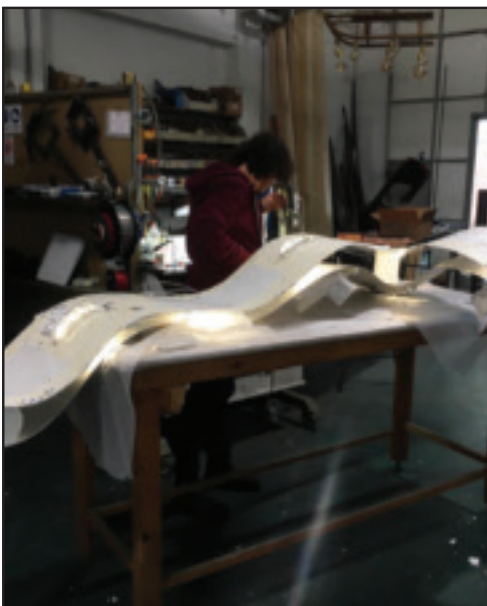

shops / hotels / offices / restaurants / on-request

PRIVATE INSTALLATION

knikerboker
the art of hand made

Knikerboker s.r.l. - Via Delle Rose, 7- 24040 Lallio (BG) Italy Tel +39 (0)35 200536 - Fax +39 (0)35 4327902
info@knikerboker.it - www.knikerboker.it - skype: infoknikerboker - instagram: knikerboker - facebook: knikerbokeritaly