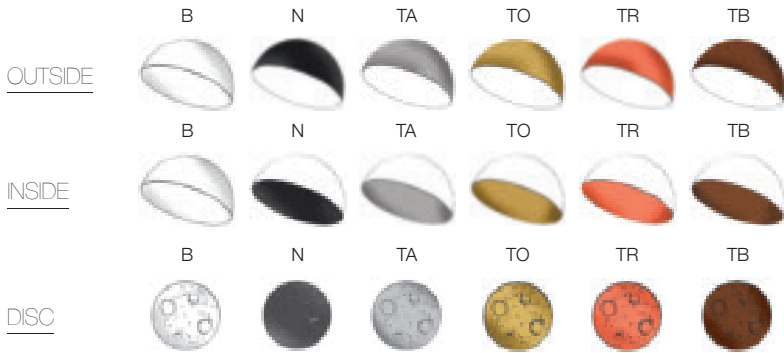

AVAILABLE FINISHING COMBINATIONS

BUCOLA T30

terra/floor/stehleuchte

BUCOLA T30	BUCOLA T30	BUCOLA T30
Lampada da terra in acciaio verniciato cm 30X30X160	Floor lamp in painted steel cm 30X30X160	Stehleuchte Aus poliertem Stahl cm 30X30X160
Base in acciaio Ø cm 30X1	Steel base Ø cm 30X1	Sockel aus poliertem Stahl Ø cm 30X1
Cupola Ø cm 30	Dome Ø cm 30	Dome Ø cm 30
Sporgenza cm 68	Spread cm 68	Vorsprung cm 68
Cavo in silicone cm 200	Silicon cable cm 200	Silikonkabel cm 200
Modulo led 12W - 230V 1350 Lm emessi 3000°K - CRI>85 Alimentatore elettronico dimmerabile 2700°K su richiesta	Led module 12W - 230V 1350 Lm emitted 3000°K - CRI>85 Electronic floor dimmer 2700°K on request	Led-Modul 12W - 230V 1350 Lm ausgestrahlt 3000°K - CRI>85 Elektronischer Bodendimmer 2700°K auf Anfrage
Peso kg. 8	Weight kg. 8	Gewich kg. 8