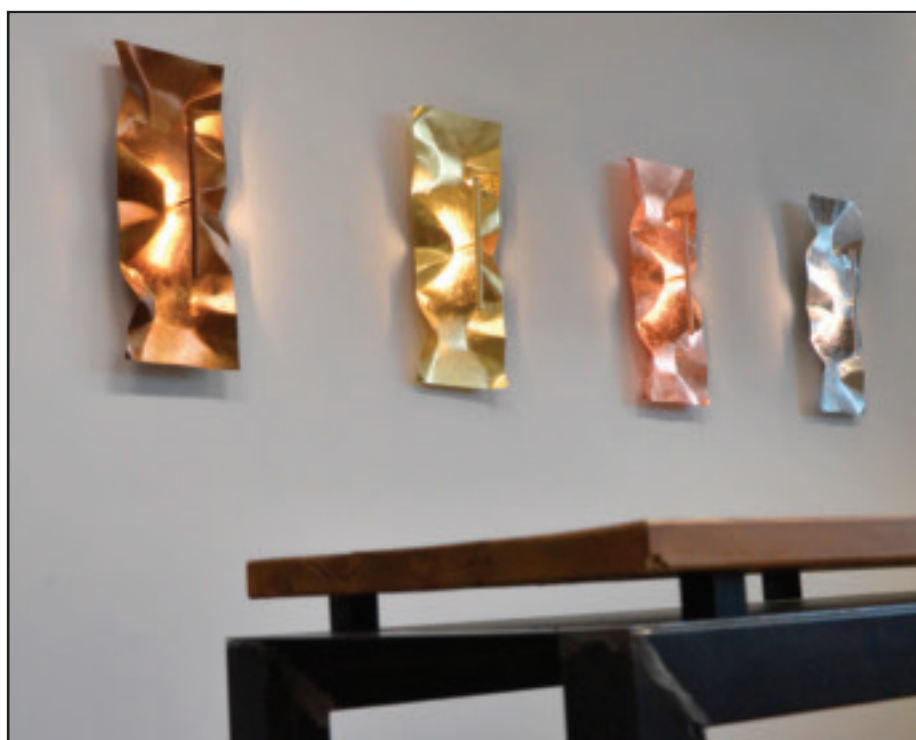

CRASH TUBE P/PL

parete/plafone - wall/ceiling - wandleuchte/deckenleuchte

CRASH TUBE P/PL 60X25

Lampada da parete/plafone
in alluminio battuta a mano
cm 60X25

Sporgenza +/- cm 12

Led bar
6W - 24V
1100 Lm emessi
3000°K - CRI>85
Alimentatore incluso

2700°K su richiesta

CRASH TUBE P/PL 60X25

Wall/ceiling lamp
hand-thumped steel
cm 60X25

Spread +/- cm 12

Led bar
6W - 24V
1100 Lm emitted
3000°K - CRI>85
Power supply included

2700°K on request

CRASH TUBE P/PL 60X25

Wandleuchte/ Deckenleuchte
handgeformtes Stahlblech
cm 60X25

Vorsprung +/- cm 12

Led bar
6W - 24V
1100 Lm ausgestrahlt
3000°K - CRI>85
Netzteil inklusive

2700°K auf Anfrage