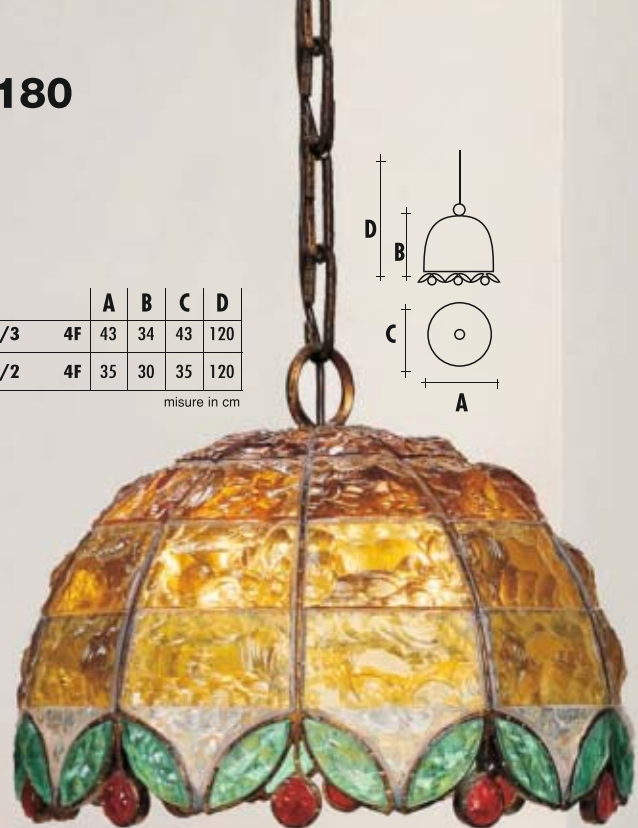

A	B	C	D
ART. 0180/3	4F	43	34	43
ART. 0180/2	4F	35	30	35

misure in cm

	A	B	C
ART. PL/0180/1	3F	36	13

misure in cm