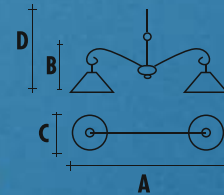

Glasse's compositions

- White-red (j)
- White-green (k)
- White-amber (w)
- White-pink (y)
- White-multicolours (x)

Ø 22

ART. 0340/A/04/k 1F	A	B	C
	26	25	22

misure in cm

ART. 0340/04/y 2F	A	B	C	D
	90	48	22	120