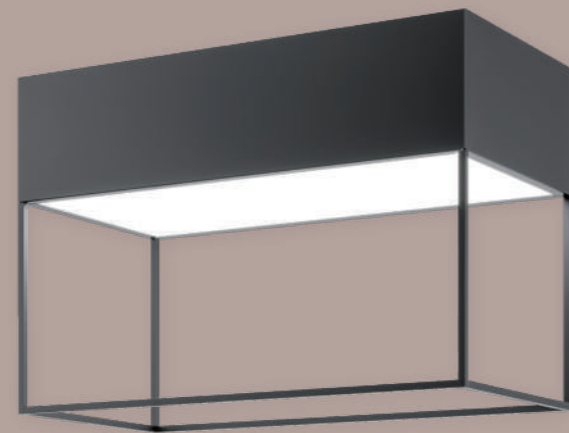

MODELLO | MODEL	LAMPADINA | LAMP	MONTATURA | FRAME	DIFFUSORE | DIFFUSER

AIR 7375/P1 Pendant | Sospensione

Il cavo d'acciaio nei lampadari misura max 120 cm. Stainless steel rope for lamps is max 120 cm long.	1 LED 10 W 1050 lm 3000°K Lampadine non incluse Bulbs not included	V2907 Bianco Opaco RAL Matte White RAL V0199 Nero Opaco RAL Matte Black RAL V2902 Ottone ossidato Satin Brass	PMMA Opale Ice white Metallo Metal Vetro Glass
CE IP20 energy saving DIM PG			Peso netto: Net Weight: 2 Kg

AIR 7375/P2 Pendant | Sospensione

Il cavo d'acciaio nei lampadari misura max 120 cm. Stainless steel rope for lamps is max 120 cm long.	1 LED 28 W 3280 lm 3000°K Lampadine non incluse Bulbs not included	V2907 Bianco Opaco RAL Matte White RAL V0199 Nero Opaco RAL Matte Black RAL V2902 Ottone ossidato Satin Brass	PMMA Opale Ice white Metallo Metal Vetro Glass
CE IP20 energy saving DIM PG			Peso netto: Net Weight: 7Kg