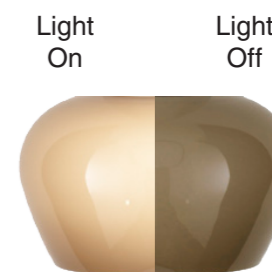

La semplicità delle forme ed una lavorazione antica e rassicurante sono gli elementi distintivi del diffusore di queste sospensioni utilizzabili singolarmente oppure in gruppo grazie ai rosoni accessori disponibili. Il vetro tortora incamiciato svela una duplice bellezza: spento colore caffelatte e da acceso color avorio. L'apertura sul fondo mantiene inalterata la funzione della luce per il piano di lavoro.

The simplicity of the shapes and an old and reassuring workmanship are the distinguishing elements of the diffuser of these suspensions can be used individually or in groups thanks to the available canopy accessory. The "clad" tortora glass reveals a twofold beauty: off color caffelatte and from on color ivory. The opening at the bottom keeps the function of the light for the worktop unaltered