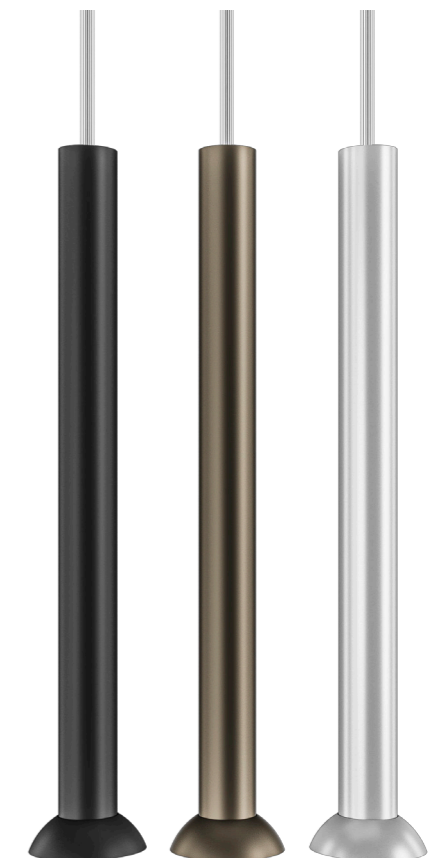

A simple and elegant aluminum cylinder, available in two sizes and refined finishes. The expression of the essential where the function of a punctual light is defined with discretion. It allows multiple installations thanks to the available rosettes, thus becoming a valuable ally for residential, commercial and contract use.

220 / 240V 1 x max 1W 24V 134lm 2700/3000K

Accessori / Accessories

Un piccolo elemento conico incornicia il sistema di ampade tubolari per proiettare la luce in maniera delicata proteggendone la visione diretta oculare. Adatta all'uso pubblico e privato e pensata per essere combinata mixando le due misure disponibili, si può installare singolarmente oppure in versione multipla grazie ai rosoni disponibili.

A small conical element frames the tubular lamp system to project light gently protecting direct eye vision. Suitable for public and private use and designed to be combined by mixing the two available sizes, it can be installed individually or in multiple versions thanks to the available canopies.