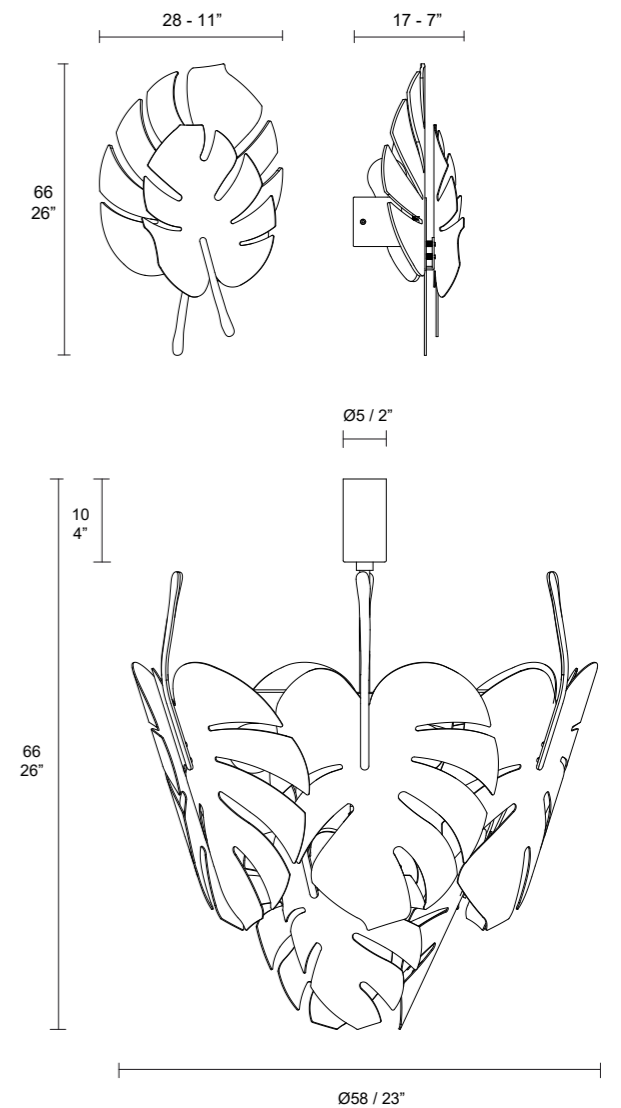

Lampadina applique / Wall lamp Bulb

220 / 240V 1 x max 10W E27 Led

Sono un omaggio alla natura questa famiglia di lampada a sospensione e lampada a parete. Una struttura in metallo in oro galvanico arricchita da preziose foglie stilizzate e disponibili in oro galvanico oppure in vetro cristallo satinato.

This family of hanging and wall lamp are a tribute to nature. A metal structure in galvanic gold enriched with precious stylized leaves and available in galvanic gold or satin crystal glass.

INDEX