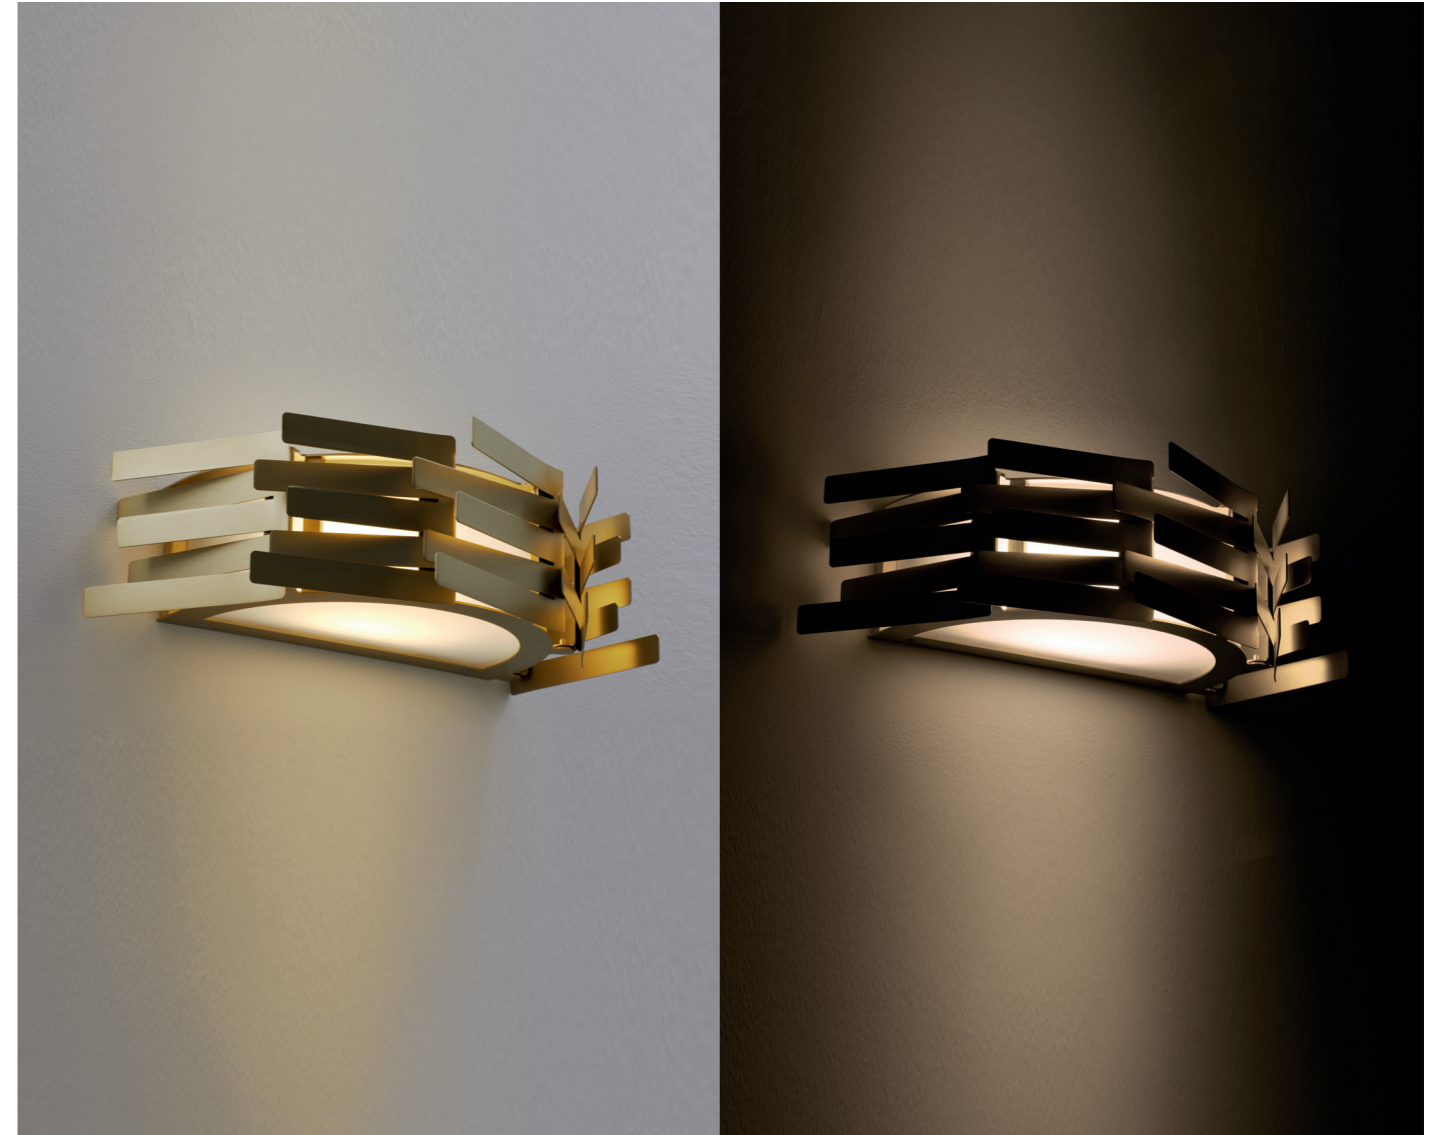

Hanging lamp with shade in Murano glass blown and with captivating shape. The upper circular rings give way to a smooth cylinder expression of a decided and elegant design. An essential structure allows glass to be the main material that decorates by illuminating.

INDEX

RIPPLE

Lampada in metallo e vetro soffiato di Murano
Lamp in metal and blown glass by Murano

Struttura / Frame

● Brunito verniciato / Brunished painted

Diffusore / Diffuser

○ Bianco lucido / Glossy white

Lampadina / Bulb

220 / 240V 1 x max 10W E27 Led

Le sinuose onde concentriche del vetro di Murano, ricordano il movimento superficiale dell'acqua distribuendo uniformemente la luce. Un disco di metallo ne incornicia le forme evidenziandole e direziona la luce sul piano sottostante.

The sinuous concentric waves of Murano glass recall the surface movement of water, distributing light evenly. A metal disc frames the shapes highlighting them and directing the light to the plane below.