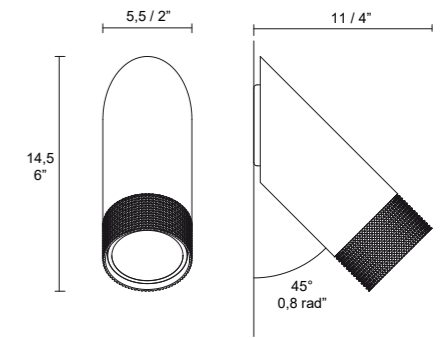

Lampadina / Bulb

220 / 240V 1 x max 10W Gu10 Led