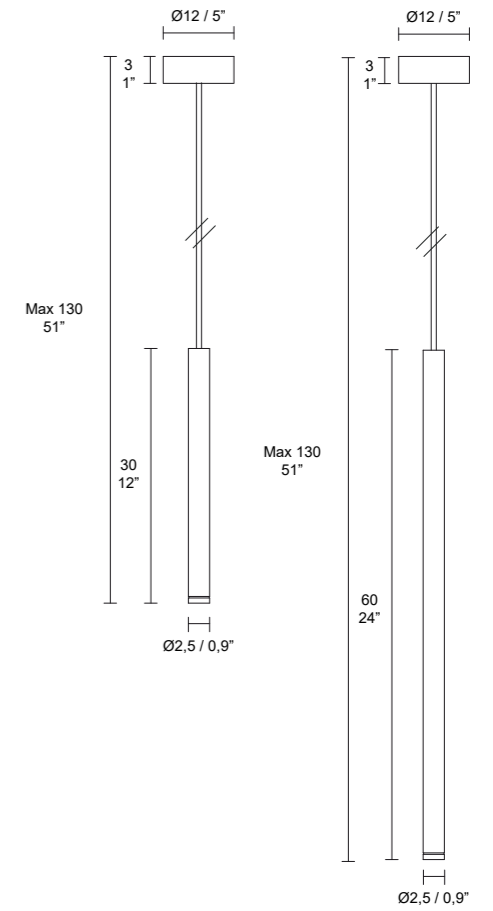

Lampadina / Bulb

110 / 240V 1 x max 3W 424lm 3000K

Accessori / Accessories