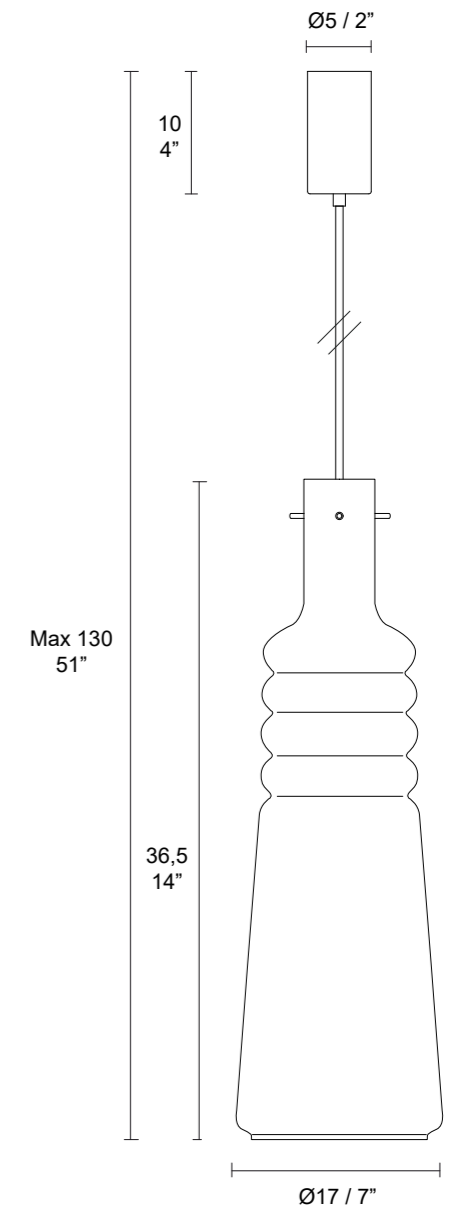

Lampadina / Bulb

220 / 240V 1 x max 10W E27 Led

Accessori / Accessories

Lampada a sospensione con paralume in vetro di Murano soffiato e dalla forma accattivante. Gli anelli circolari superiori lasciano spazio ad un cilindro liscio espressione di un design deciso ed elegante. Una struttura essenziale lascia il vetro essere il materiale principe che decora illuminando.

Hanging lamp with shade in Murano glass blown and with captivating shape. The upper circular rings give way to a smooth cylinder expression of a decided and elegant design. An essential structure allows glass to be the main material that decorates by illuminating.