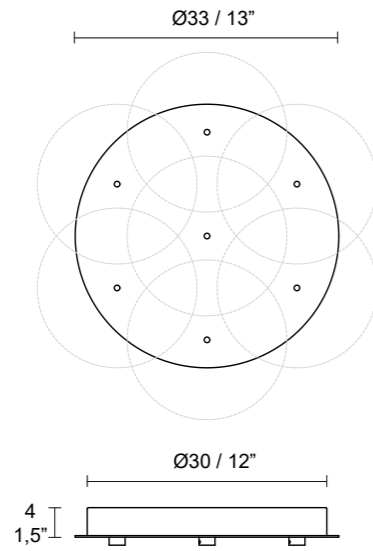

Rosoni multipli 7
Multiple canopies 7