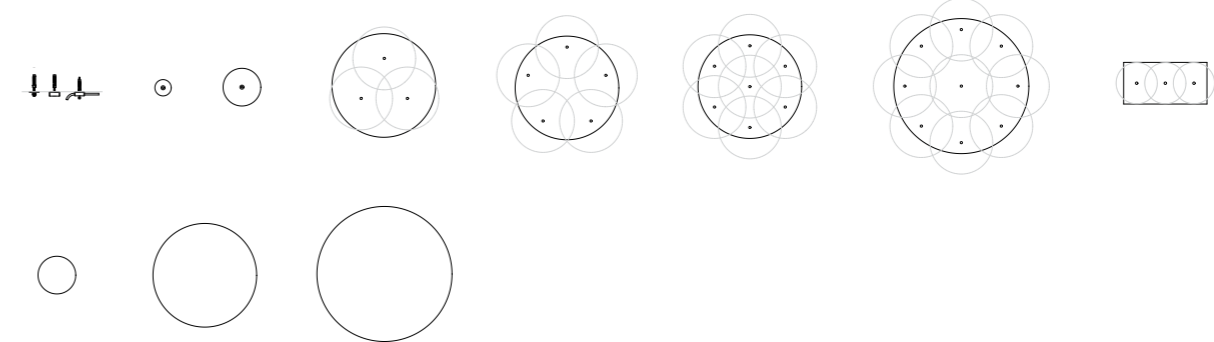

Accessori / Accessories P.82