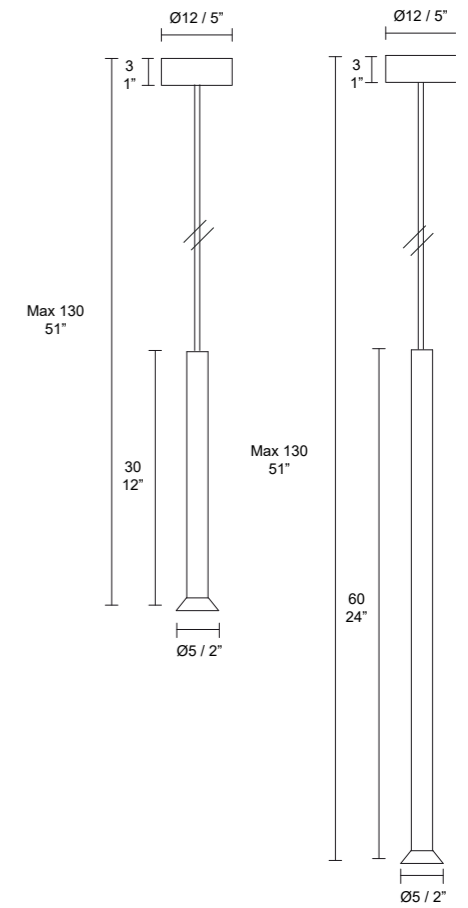

Lampadina / Bulb

110 / 240V 1 x max 3W 424lm 3000K

Accessori / Accessories