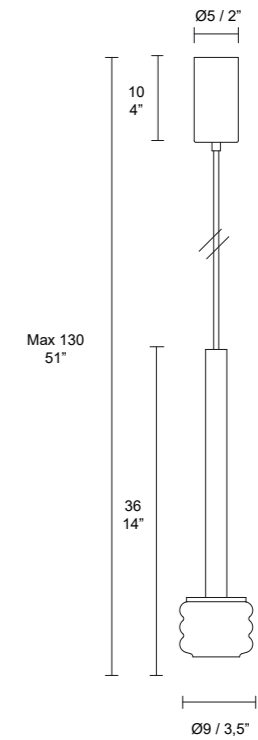

OPERA TUBE - 7393

Design MM

OPERA TUBE - 7393

Lampada in alluminio
Lamp in aluminium

Struttura / Frame

- V2945
Nickel / Nickel
- V2946
Brunito verniciato / Painted burnished
- V0199
Nero opaco / Matt black
- V2944
Bronzo verniciato / Painted Bronze