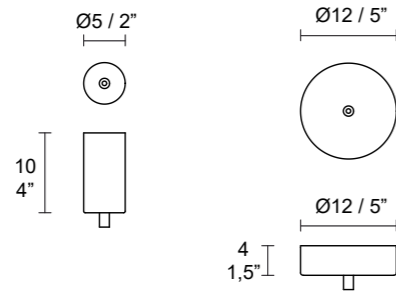

Rosoni 1
Canopies 1