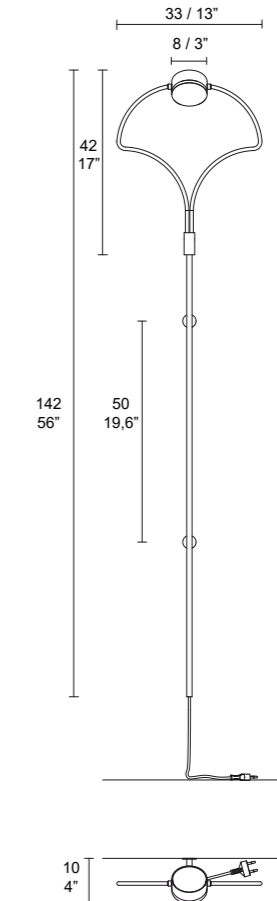

Lampadina / Bulb

220 / 240V 1 x LED BOARD 8W 800lm 3000K
Incluso / Included

Dimmerabili con dimmer a Controllo di fase o Taglio di fase
DIM Dimmable by Trailing or Leading Edge Dimmers

Sintetico e plastico nelle forme, il classico tubo metallico viene sagomato per ricordare il classico pattern dell'Art Decò. Il corpo centrale in metallo chiuso da un disco in PMMA sabbia- to, direziona la luce in maniera uniforme. Nelle applique il diffusore può essere ruotato.

Synthetic and plastic in his form, the classic metal tube is shaped to recall the classic pattern of Art Deco. The metal central body closed by a sandblasted PMMA disc, direct the light uniformly. In the applique the diffuser can be rotated.