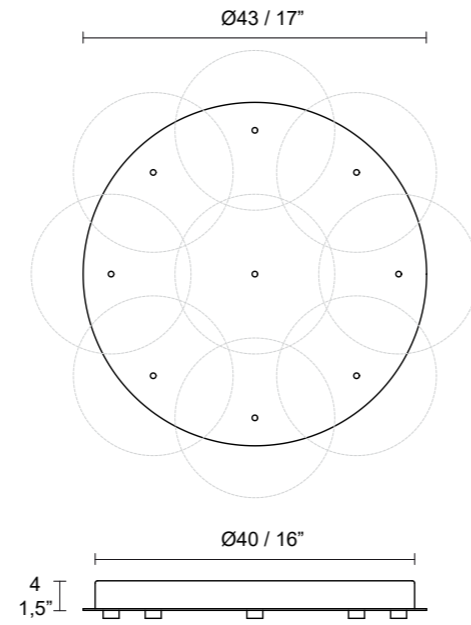

Rosoni multipli 9
Multiple canopies 9