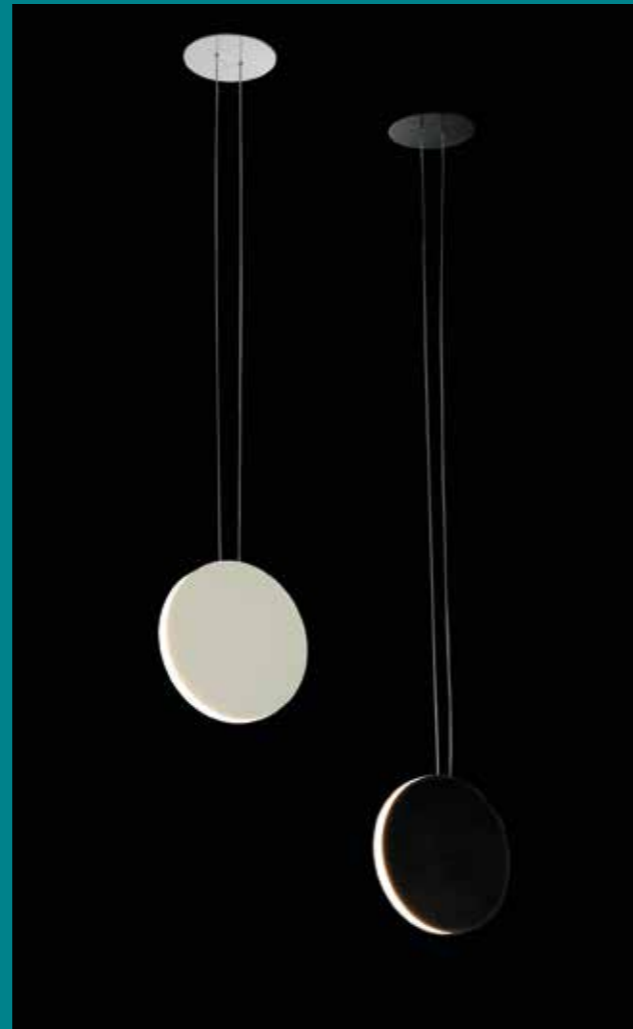

Eclipse es un sistema modular compuesto por dos tamaños diferentes. Un módulo de 20 extensible a 30 cm de diámetro y otro módulo de 25 extensible a 40 cm de diámetro. Cada módulo está compuesto por un disco central que emite la luz y dos discos externos que difunden y reflejan la luz. El disco difusor está hecho con el material especial de malla MYO y el disco reflectante está hecho de acero.

Eclipse ceiling is a modular system composed of two different sizes. One module of 20 extensible to 30cm diameter and another module of 25 extensible to 40cm diameter. Each module is composed of a central disc emitting the light and two external discs diffusing and reflecting the light. The diffusing disc is made with special MYO mesh material and the reflecting disc is made of steel.

Puede colocar los discos externos en cualquier lugar que desee del disco central gracias a un sistema magnético. De esta manera, puede disfrutar de una luz indirecta, difusa o mixta.

Eclipse viene con una fuente LED de alta potencia que se puede regular opcionalmente.

Combine tantos Eclipse como desee para crear su propio ambiente de luz.

You can place the external discs in any place you want of the central disc thanks to a magnetic system. This way, you can create your own ambiance of light by having indirect or diffused light.

Eclipse comes with a highly powerful LED source being able to be optionally dimmed.

Combine as many Eclipse as you like to create your own ambiance.

28059/20 20-30cmD 20-30cmH 12cmH max.
12W 2700K 1400LM CRI>80
Acero/Steel

28059/25 24-40cmD 25-40cmH 120cmH max.
12W 2700K 1400LM CRI>80
Acero/Steel

MANTENIMIENTO CERO: La malla con tratamiento especial MYO se debe limpiar con un paño seco o secador de pelo solo una vez al año en condiciones normales.