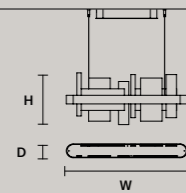

RIBBON S70	
W	70 cm / 27.60"
D	8 cm / 3.10"
H	33 cm / 13.00"
STANDARD INTEGRATED LED LIGHTING	
UP	7 W CRI>95 3000 K – 746 NOMINAL LM
DOWN	15 W CRI>95 3000 K – 1600 NOMINAL LM
ON REQUEST	
UP	7 W CRI>95 2700 K – 711 NOMINAL LM
DOWN	15 W CRI>95 2700 K – 1525 NOMINAL LM
DIMMABLE	
0-10V