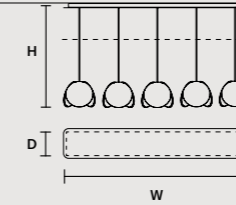

TIMEO C5 LN 125		CE
w	125 cm / 49.20"	
d	20 cm / 7.90"	
H MAX	140 cm / 55.10"	
STANDARD INTEGRATED LED LIGHTING		
20 W CRI>90 3000 K - 2300 NOMINAL LM		
ON REQUEST		
20 W CRI>90 2700 K - 2185 NOMINAL LM		
DIMMABLE		
0-10V