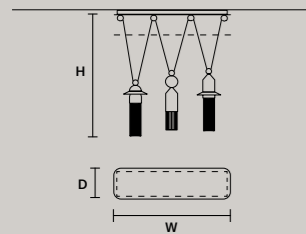

NAPPE C3 LN 75

W 75 cm / 29.50"
D 20 cm / 7.90"
H MAX 155 cm / 61.00"

STANDARD INTEGRATED LED LIGHTING
3 x 16,2 W CRI>90
3000 K - 2064 NOMINAL LM

ON REQUEST
3 x 16,2 W CRI>90
2700 K - 1960 NOMINAL LM

DIMMABLE
1-10V + PUSH