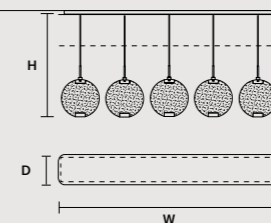

HORO C5 LN 175		CE	ETL
W	175 cm / 68.90"		
D	20 cm / 7.90"		
H MAX	155 cm / 61.00"		
INTEGRATED LED LIGHTING			
	72 W CRI>95		
	3000 K – 7680 NOMINAL LM		
ON REQUEST			
	72 W CRI>95		
	2700 K – 7320 NOMINAL LM		
DIMMABLE			
	0-10V