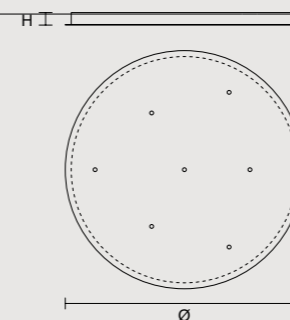

ROUND CANOPY RD 60

SIZE	FINISHINGS	PRODUCT NAME
Ø 60 cm / 23.60"	V98	VEGAS C5 RD 60
H 4 cm / 1.60"		

ROUND CANOPY RD 80

SIZE	FINISHINGS	PRODUCT NAME
Ø 80 cm / 31.50"	V98	VEGAS C7 RD 80
H 4 cm / 1.60"		