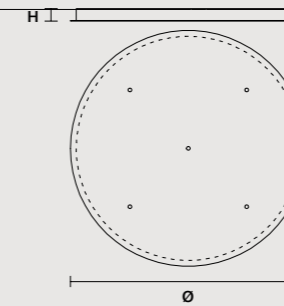

ROUND CANOPY RD 80

SIZE		FINISHINGS	PRODUCT NAME
Ø	80 cm / 31.50"	● V91	LUPPITERC5 RD 80
H	4 cm / 1.60"