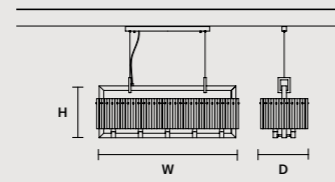

CREK S10

W	95 cm / 37.40"
D	31.5 cm / 12.40"
H	40 cm / 15.70"

STANDARD LIGHTING
10×E12×40 W MAX (NOT INCL.)