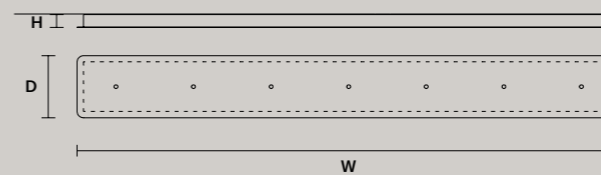

LINEAR CANOPY LN 175

SIZE	FINISHINGS	PRODUCT NAME
W 175 cm / 68.90"	V98	VEGAS C7 LN 175
D 20 cm / 7.90"		
H 4 cm / 1.60"		

ROUND CANOPY RD 40

SIZE	FINISHINGS	PRODUCT NAME
Ø 40 cm / 15.70"	V98	VEGAS C3 RD 40
H 4 cm / 1.60"