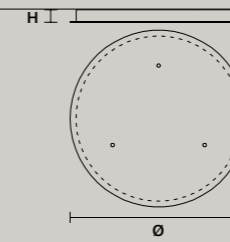

ROUND CANOPY RD 60

SIZE		FINISHINGS	PRODUCT NAME
Ø	60 cm / 23.60"	V98	CREK C3 RD 60
H	4 cm / 1.60"