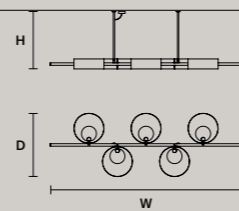

SOUND BIL5	
W	191 cm / 75.20"
D	64 cm / 25.20"
H	58 cm / 22.80"
WITH ROD B**	
STANDARD LIGHTING	
5xG9x10 W MAX (NOT INCL.)*	
STANDARD INTEGRATED LED LIGHTING	
UP	22 W CRI>90 3000 K – 3250 NOMINAL LM
DOWN	22 W CRI>90 3000 K – 3250 NOMINAL LM
ON REQUEST	
UP	22 W CRI>90 2700 K – 2762 NOMINAL LM
DOWN	22 W CRI>90 2700 K – 2762 NOMINAL LM
DIMMABLE	
1-10V + DALI + PUSH