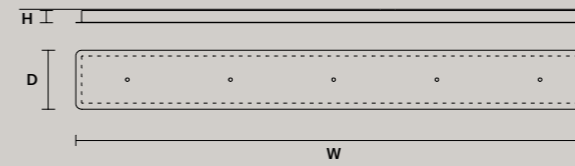

LINEAR CANOPY LN 175

SIZE		FINISHINGS	PRODUCT NAME
W	175 cm / 68.90"	● V91	LUPPITER C5 LN 175
D	20 cm / 7.90"		
H	4 cm / 1.60"