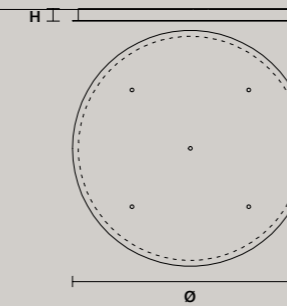

ROUND CANOPY RD 80

SIZE		FINISHINGS	PRODUCT NAME
Ø	80 cm / 31.50"	● V91	LUPPITERC5 RD 80
H	4 cm / 1.60"