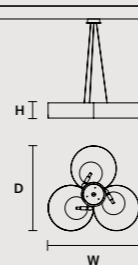

SOUND OR3	
W	60 cm / 23.60"
D	56 cm / 22.00"
H	11 cm / 4.30"
WITH ROD B**	
STANDARD LIGHTING	
3xG9x40 W MAX (NOT INCL.)	
STANDARD INTEGRATED LED LIGHTING	
UP	13.5 W CRI>90 3000 K – 1950 NOMINAL LM
DOWN	13.5 W CRI>90 3000 K – 1950 NOMINAL LM
ON REQUEST	
UP	13,5 W CRI>90 2700 K – 1657 NOMINAL LM
DOWN	13,5 W CRI>90 2700 K – 1657 NOMINAL LM
DIMMABLE	
0-10V