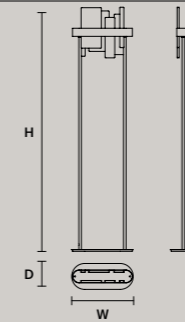

RIBBON STL	
W	38 cm / 15.00"
D	16 cm / 6.30"
H	160 cm / 63.00"
STANDARD INTEGRATED LED LIGHTING	
UP	6 W CRI>95 3000 K – 640 NOMINAL LM
DOWN	6 W CRI>95 3000 K – 640 NOMINAL LM
ON REQUEST	
UP	6 W CRI>95 2700 K – 610 NOMINAL LM
DOWN	6 W CRI>95 2700 K – 610 NOMINAL LM
DIMMABLE	
OWN BUTTON