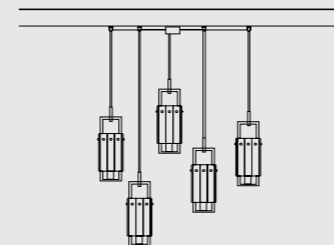

CREK S5

STANDARD LIGHTING
5×E12×40 W MAX (NOT INCL.)