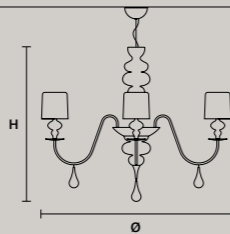

EVA S8

ø 90 cm / 35.40"
H 75 cm / 29.50"

STANDARD LIGHTING
8×E14×10 W MAX (NOT INCL.)