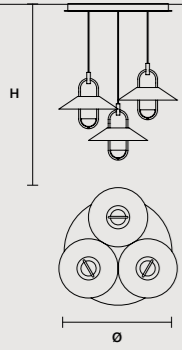

LUPPITER C3 RD 60

ø 60 cm / 23.60"
H MAX 185 cm / 72.80"

STANDARD INTEGRATED LED LIGHTING
40,8 W CRI>90
3000 K – 5337 NOMINAL LM

ON REQUEST
40,8 W CRI>90
2700 K – 5088 NOMINAL LM

DIMMABLE
1-10V