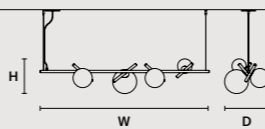

POSY BIL4		CE	UL
W	140 cm / 55.10"		
D	38 cm / 15.00"		
H	29 cm / 11.40"		
STANDARD LIGHTING			
1×G9×10 W MAX (NOT INCL.)* 3×E12×10 W MAX (NOT INCL.)**			

* BULB MAX
Ø 37 mm / 1.50" W 70 mm / 2.80"
** BULB MAX
Ø 37 mm / 1.50" W 110 mm / 4.30"