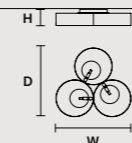

SOUND PL3	
W	60 cm / 23.60"
D	56 cm / 22.00"
H	14 cm / 5.50"
WITH ROD B**	
STANDARD LIGHTING	
3xG9x40 W MAX (NOT INCL.)	
STANDARD INTEGRATED LED LIGHTING	
DOWN	13.5 W CRI>90 3000 K – 1950 NOMINAL LM
ON REQUEST	
DOWN	13,5 W CRI>90 2700 K – 1657 NOMINAL LM
DIMMABLE	
0-10V