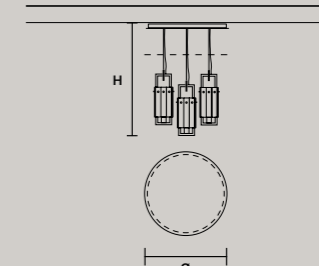

CREK C3 RD 60

ø 60 cm / 23.60"
H MAX 195 cm / 76.80"

STANDARD LIGHTING
3×E14×10 W MAX (NOT INCL.)