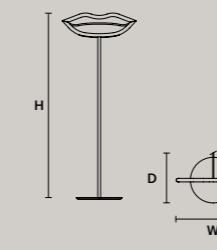

VISIO STL M4	
W	52 cm / 20.50"
D	32 cm / 12.60"
H	129 cm / 50.80"
STANDARD INTEGRATED LED LIGHTING	
	5,3 W CRI>90 3000 K – 546,6 NOMINAL LM
ON REQUEST	
	5,3 W CRI>90 2700 K – 519 NOMINAL LM
DIMMABLE	
	OWN BUTTON