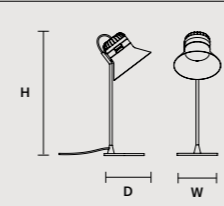

CORDEA T L S		CE
W	14 cm / 5.50"	
D	15 cm / 5.90"	
H	37 cm / 14.60"	
STANDARD INTEGRATED LED LIGHTING		
	4,9 W CRI>90	
	3000 K - 480 NOMINAL LM	
ON REQUEST		
	4,9 W CRI>90	
	2700 K - 430 NOMINAL LM	
DIMMABLE		
	NO