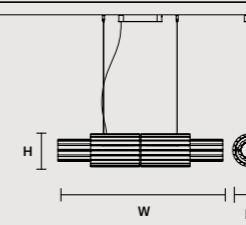

VEGAS BIL 140	
W	135 cm / 53.10"
D	27 cm / 10.60"
H	27 cm / 10.60"
INTEGRATED LED LIGHTING	
56 W CRI>95 3000 K - 5973 NOMINAL LM	
ON REQUEST	
56 W CRI>95 2700 K - 5693 NOMINAL LM	
DIMMABLE	
0-10V