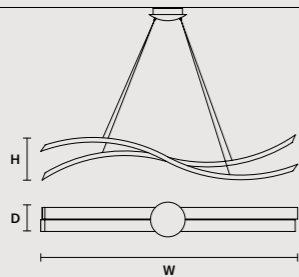

Libe

Metal frame with diffuser in opaque crystal lozenges. LED lighting.

LIBE S160		CE	UL
W	160 cm / 63.00"		
D	16 cm / 6.30"		
H	30 cm / 11.80"		
STANDARD INTEGRATED LED LIGHTING			
104 W CRI>90 3000 K - 9770 NOMINAL LM			
ON REQUEST			
104 W CRI>90 2700 K - 9280 NOMINAL LM			
DIMMABLE			
1-10V