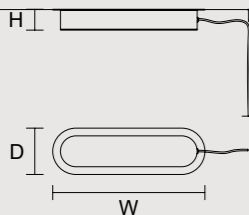

SINGLE CANOPY

SIZE	FINISHINGS	PRODUCT NAME
W 39,5 cm / 15.60"	F04	VEGAS BIL90
D 12 cm / 4.70"		VEGAS BIL140
H 5,4 cm / 2.10"		VEGAS BIL180
		VEGAS S OV85
		VEGAS S OV120
		VEGAS S OV 160