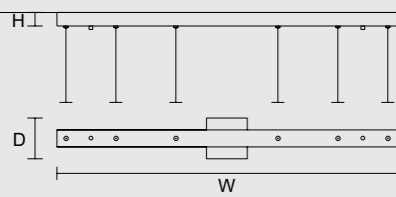

SINGLE CANOPY

SIZE	FINISHINGS	PRODUCT NAME
W 100 cm / 39.40"	● V87	VISIO S 1/2
D 12 cm / 4.70"		
H 4 cm / 1.60"