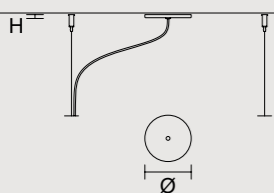

SINGLE CANOPY

SIZE		FINISHINGS	PRODUCT NAME
Ø	12 cm / 4.70"	G18	CREK S10
H	0,8 cm / 0.30"		CREK S14