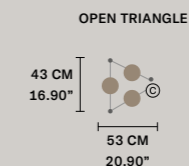

SUGGESTED CONFIGURATION FOR C3