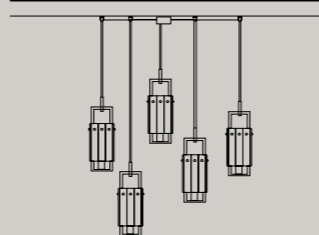

CREK S5

STANDARD LIGHTING
5×E14×10 W MAX (NOT INCL.)