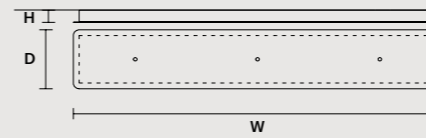

LINEAR CANOPY LN 125

SIZE	FINISHINGS	PRODUCT NAME
W 125 cm / 49.20"	● V91	CORDEA C3 LN 125
D 20 cm / 7.90"		
H 4 cm / 1.60"