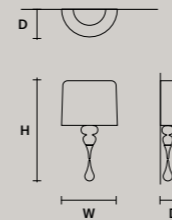

EVA A1 M

w 30 cm / 11.80"
D 15 cm / 5.90"
H 54 cm / 21.30"

STANDARD LIGHTING
1×E27×20 W MAX (NOT INCL.)