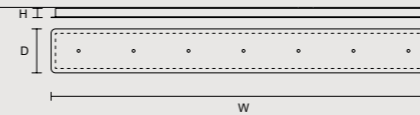

LINEAR CANOPY LN 175

SIZE	FINISHINGS	PRODUCT NAME
W 175 cm / 68.90"	● V98	TIMEO C7 LN 175
D 20 cm / 7.90"		
H 4 cm / 1.60"		

ROUND CANOPY RD 40

SIZE	FINISHINGS	PRODUCT NAME
Ø 40 cm / 15.70"	● V98	TIMEO C3 RD 40
H 4 cm / 1.60"