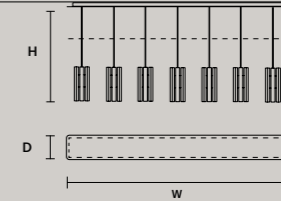

VEGAS C7 LN 175

W	175 cm / 68.90"
D	20 cm / 7.90"
H MAX	150 cm / 59.10"
STANDARD INTEGRATED LED LIGHTING	
37,8 W CRI>90 3000K - 4816 Nominal lm	
ON REQUEST	
37,8 W CRI>90 2700 K – 4575 NOMINAL LM	
DIMMABLE	
1-10V + DALI + PUSH