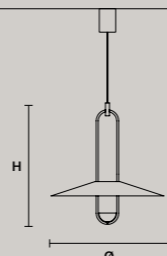

LUPPITER S1 G 55		CE	RoHS
ø	55 cm / 21.70"		
H	59 cm / 23.20"		
STANDARD INTEGRATED LED LIGHTING			
UP	1,1 W CRI>90 3000 K – 140 NOMINAL LM		
DOWN	12,5 W CRI>90 3000 K – 1639 NOMINAL LM		
ON REQUEST			
UP	1,1 W CRI>90 2700 K – 130 NOMINAL LM		
DOWN	12,5 W CRI>90 2700 K – 1566 NOMINAL LM		
DIMMABLE			
1-10V + PUSH