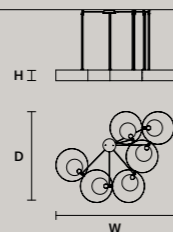

SOUND OR6	
W	120 cm / 47.20"
D	80 cm / 31.50"
H	11 cm / 4.30"
STANDARD LIGHTING	
6xG9x10 W MAX (NOT INCL.)*	
STANDARD INTEGRATED LED LIGHTING	
UP	26,5 W CRI>90 3000 K – 3900 NOMINAL LM
DOWN	26,5 W CRI>90 3000 K – 3900 NOMINAL LM
ON REQUEST	
UP	26,5 W CRI>90 2700 K – 3315 NOMINAL LM
DOWN	26,5 W CRI>90 2700 K – 3315 NOMINAL LM
DIMMABLE	
1-10V + DALI + PUSH