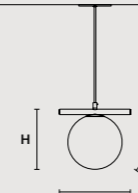

POSY S1 20		CE	UL
W	26 cm / 10.20"		
D	20 cm / 7.90"		
H	22 cm / 8.70"		
STANDARD LIGHTING			
1×E12×10 W MAX (NOT INCL.)*			

* BULB MAX
Ø 37 mm / 1.50" W 150 mm / 5.90"