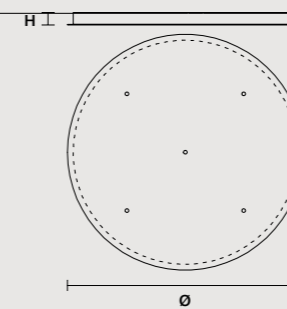

ROUND CANOPY RD 80

SIZE	FINISHINGS	PRODUCT NAME
Ø 80 cm / 31.50"	● V91	CORDEA C5 RD 80
H 4 cm / 1.60"