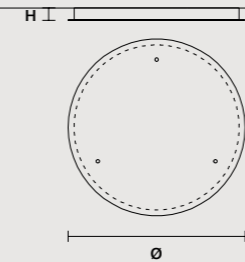

ROUND CANOPY RD 60

SIZE		FINISHINGS	PRODUCT NAME
Ø	60 cm / 23.60"	V98	HORO C3 RD 60
H	4 cm / 1.60"