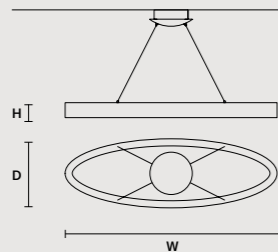

LIBE ROUND S60		CE	UL
∅	60 cm / 23.60"		
H	8,5 cm / 3.30"		
STANDARD INTEGRATED LED LIGHTING			
59 W CRI>90 3000 K - 5546 NOMINAL LM			
ON REQUEST			
59 W CRI>90 2700 K - 5264 NOMINAL LM			
DIMMABLE			
0-10V			

LIBE ELLIPSE S120		CE	UL
W	120 cm / 47.20"		
D	40 cm / 15.70"		
H	8,5 cm / 3.30"		
STANDARD INTEGRATED LED LIGHTING			
86,5 W CRI>90 3000 K - 8131 NOMINAL LM			
ON REQUEST			
86,5 W CRI>90 2700 K - 7720 NOMINAL LM			
DIMMABLE			
0-10V