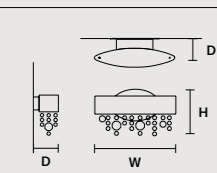

OLÀ A1 OV 30

W 30 cm / 11.80"
D 10 cm / 3.90"
H 18 cm / 7.10"

STANDARD LIGHTING
1×E12×40 W MAX (NOT INCL.)

STANDARD INTEGRATED LED LIGHTING
UP 4 W CRI>95
3000 K – 390 NOMINAL LM
DOWN 4 W CRI>95
3000 K – 390 NOMINAL LM

ON REQUEST
UP 4 W CRI>95
2700 K – 375 NOMINAL LM
DOWN 4 W CRI>95
2700 K – 375 NOMINAL LM

DIMMABLE
NO