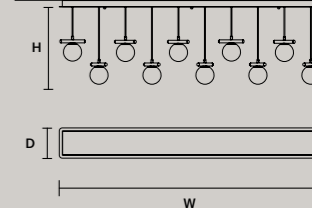

POSY C10 LN 175	
W	175 cm / 68.90"
D	20 cm / 7.90"
H MAX	160 cm / 63.00"

STANDARD LIGHTING	
10xG9x10 W MAX (NOT INCL.)*	
* BULB MAX Ø 37 mm/1.50" W 70 mm/2.80"