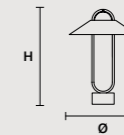

LUPPITER TL 133		CE	UL
Ø	33 cm / 13.00"		
H	46 cm / 18.10"		
STANDARD INTEGRATED LED LIGHTING			
5 W CRI>90 3000 K – 526 NOMINAL LM			
ON REQUEST			
5 W CRI>90 2700 K – 515 NOMINAL LM			
DIMMABLE			
NO