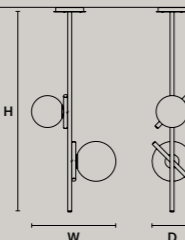

POSY VERT 2	
W	42 cm / 16.50"
D	20 cm / 7.90"
H	102 cm / 40.20"

STANDARD LIGHTING	
2xE14x10 W MAX (NOT INCL.)*	
* BULB MAX Ø 37 mm/1.50" W 70 mm/2.80"