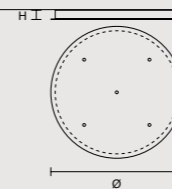

ROUND CANOPY RD 40

SIZE	FINISHINGS	PRODUCT NAME
Ø 40 cm / 15.70"	● V98	TIMEO C3 RD 40
H 4 cm / 1.60"		

ROUND CANOPY RD 60

SIZE	FINISHINGS	PRODUCT NAME
Ø 60 cm / 23.60"	● V98	TIMEO C5 RD 60
H 4 cm / 1.60"		