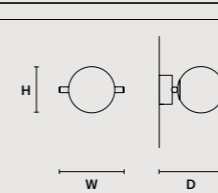

POSY A1 P		CE	UL
W	22 cm / 8.70"		
D	22 cm / 8.70"		
H	16 cm / 6.30"		
STANDARD LIGHTING			
1×E12×10 W MAX (NOT INCL.)*			

* BULB MAX
Ø 37 mm / 1.50" W 110 mm / 4.30"