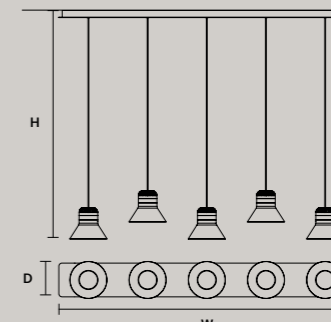

CORDEA C5 LN 175

W 175 cm / 68.90"
D 22 cm / 8.70"
H MAX 170 cm / 66.90"

STANDARD INTEGRATED LED LIGHTING
50 W CRI>90 3000 K - 7550 NOMINAL LM
ON REQUEST
50 W CRI>90 2700 K - 6350 NOMINAL LM
DIMMABLE
1-10V + PUSH + DALI