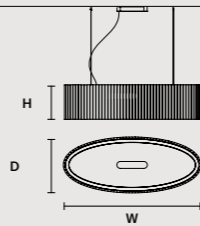

VEGAS S OV160	
W	160 cm / 63.00"
D	65 cm / 25.60"
H	40 cm / 15.70"
INTEGRATED LED LIGHTING	
119 W CRI>95 3000 K - 12693 NOMINAL LM	
ON REQUEST	
119 W CRI>95 2700 K - 12098 NOMINAL LM	
DIMMABLE	
0-10V