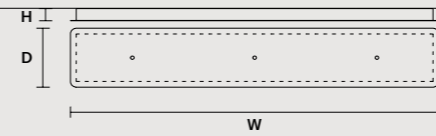

MULTIPLE CANOPIES

LINEAR CANOPY LN 125

SIZE		FINISHINGS	PRODUCT NAME
W	125 cm / 49.20"	V98	HORO C3 LN 125
D	20 cm / 7.90"		
H	4 cm / 1.60"