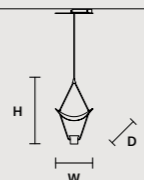

VOLLEE S1P DOWN		CE	UL
W	25 cm / 9.80"		
D	17,5 cm / 6.90"		
H	44 cm / 17.30"		
STANDARD INTEGRATED LED LIGHTING			
	5,4 W CRI>90		
	3000 K – 688 NOMINAL LM		
ON REQUEST			
	5,4 W CRI>90		
	2700 K – 653 NOMINAL LM		
DIMMABLE			
	TRIAC