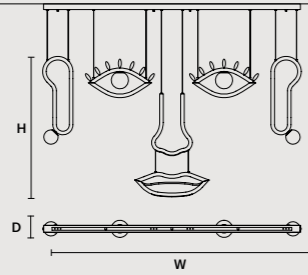

### ROUND CANOPY RD 40

SIZE	FINISHINGS	PRODUCT NAME
Ø 40 cm / 15.70"	● V91	VISIO C3 M2 RD 40
H 4 cm / 1.60"		

### ROUND CANOPY RD 60

SIZE	FINISHINGS	PRODUCT NAME
Ø 60 cm / 23.60"	● V91	VISIO C3 M1 RD 60
H 4 cm / 1.60"		

### ROUND CANOPY RD 80

SIZE	FINISHINGS	PRODUCT NAME
Ø 80 cm / 31.50"	● V91	VISIO C5 RD 80
H 4 cm / 1.60"		

# Visio

Painted metal structure. Opal white Murano triplex glass diffuser. LED lighting.

v87 Foundant Chocolate

Triplex Murano glass

VISIO S FULL		CE	UL
W	182 cm / 71.70"		
D	12 cm / 4.70"		
H	99 cm / 39.00"		
STANDARD INTEGRATED LED LIGHTING			
	32,6 W CRI>90		
	3000 K – 3673 NOMINAL LM		
ON REQUEST			
	32,6 W CRI>90		
	2700 K – 3489 NOMINAL LM		
DIMMABLE			
	0-10V		