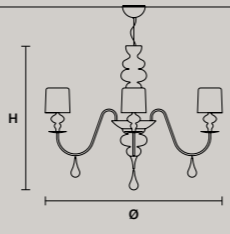

EVA S5

ø 70 cm / 27.60"
H 60 cm / 23.60"

STANDARD LIGHTING
5×E14×10 W MAX (NOT INCL.)