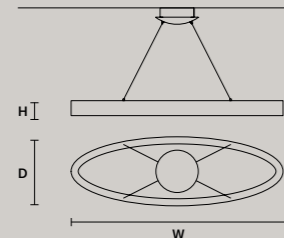

LIBE ROUND S60	
∅	60 cm / 23.60"
H	8,5 cm / 3.30"
STANDARD INTEGRATED LED LIGHTING	
59 W CRI>90 3000 K – 5546 NOMINAL LM	
ON REQUEST	
59 W CRI>90 2700 K – 5264 NOMINAL LM	
DIMMABLE	
0-10V	

LIBE ELLIPSE S120	
W	120 cm / 47.20"
D	40 cm / 15.70"
H	8,5 cm / 3.30"
STANDARD INTEGRATED LED LIGHTING	
86,5 W CRI>90 3000 K – 8131 NOMINAL LM	
ON REQUEST	
86,5 W CRI>90 2700 K – 7720 NOMINAL LM	
DIMMABLE	
0-10V