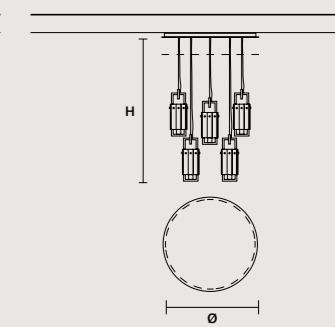

CREK C5 RD 80

ø	80 cm / 31.50"
H MAX	195 cm / 76.80"

STANDARD LIGHTING
5×E12×40 W MAX (NOT INCL.)