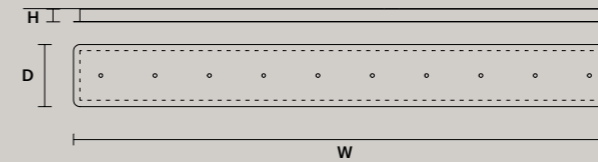

LINEAR CANOPY LN 175

SIZE		FINISHINGS	PRODUCT NAME
W	175 cm / 68.90"	● V86	IGLÚ C10 LN 175
D	20 cm / 7.90"		
H	4 cm / 1.60"		

ROUND CANOPY RD 40

SIZE		FINISHINGS	PRODUCT NAME
Ø	40 cm / 15.70"	● V86	IGLÚ C5 RD 40
H	4 cm / 1.60"