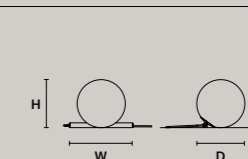

POSY TL	
W	26 cm / 10.20"
D	20 cm / 7.90"
H	20 cm / 7.90"

STANDARD LIGHTING	
1xE14x10 W MAX (NOT INCL.)*	
* BULB MAX Ø 37 mm /1.50" W 110 mm/4.30"