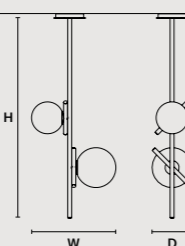

POSY VERT 2		CE	UL
W	42 cm / 16.50"		
D	20 cm / 7.90"		
H	102 cm / 40.20"		
STANDARD LIGHTING			
2×E12×10 W MAX (NOT INCL.)*			

* BULB MAX
Ø 37 mm / 1.50" W 70 mm / 2.80"