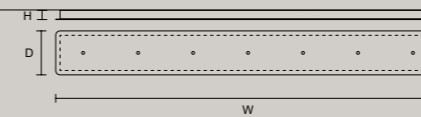

LINEAR CANOPY LN 175

SIZE		FINISHINGS	PRODUCT NAME
W	175 cm / 68.90"	● V91	TEE C7 LN 175
D	20 cm / 7.90"		
H	4 cm / 1.60"