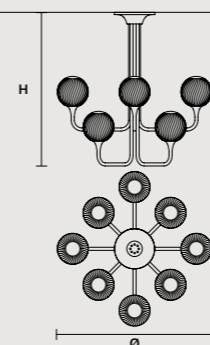

TEE PL 4+4 RD 100	
∅ 100 cm / 39.40"	
H 100 cm / 39.40"	

STANDARD LIGHTING
8×E12×40 W MAX (NOT INCL.)
* BULB MAX
∅ 37 mm/1.50" W max 150 mm/5.90"