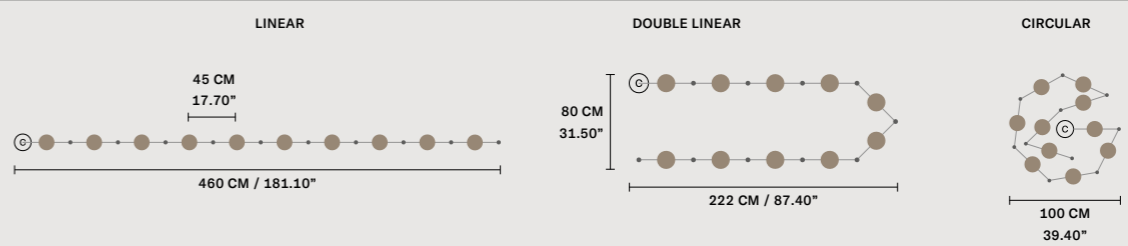

SUGGESTED CONFIGURATION FOR C10