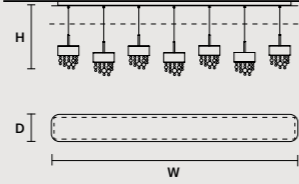

OLÀ C7 LN 175

W 175 cm / 68.90"
D 20 cm / 7.90"
H MAX 180 cm / 70.90"

STANDARD LIGHTING
7×E12×40 W MAX (NOT INCL.)

STANDARD INTEGRATED LED LIGHTING

DOWN 52.5 W CRI>90
3000 K – 7560 NOMINAL LM

ON REQUEST

DOWN 52,5 W CRI>90
2700 K – 7182 NOMINAL LM

DIMMABLE
0-10V