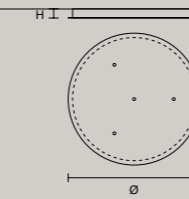

ROUND CANOPY RD 60

SIZE	FINISHINGS	PRODUCT NAME
Ø 60 cm / 23.60"	● V98	VOLLEE C4P RD 60
H 4 cm / 1.60"