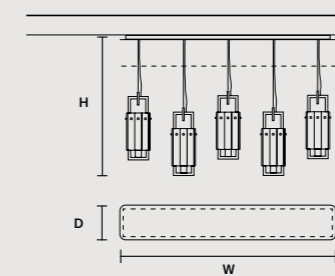

CREK C5 LN 125

W	125 cm / 49.20"
D	20 cm / 7.90"
H MAX	195 cm / 76.80"

STANDARD LIGHTING
5×E12×40 W MAX (NOT INCL.)