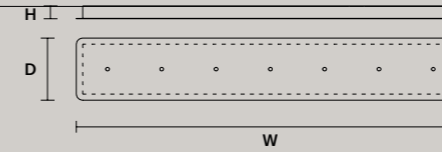

LINEAR CANOPY LN 125

SIZE		FINISHINGS	PRODUCT NAME
W	125 cm / 49.20"	● V86	IGLÚ C7 LN 125
D	20 cm / 7.90"		
H	4 cm / 1.60"