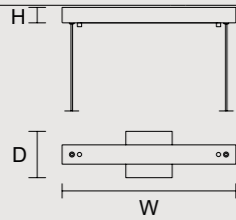

SINGLE CANOPY

SIZE	FINISHINGS	PRODUCT NAME
W 45 cm / 17.70"	● V87	VISIO S M1
D 12 cm / 4.70"		
H 4 cm / 1.60"