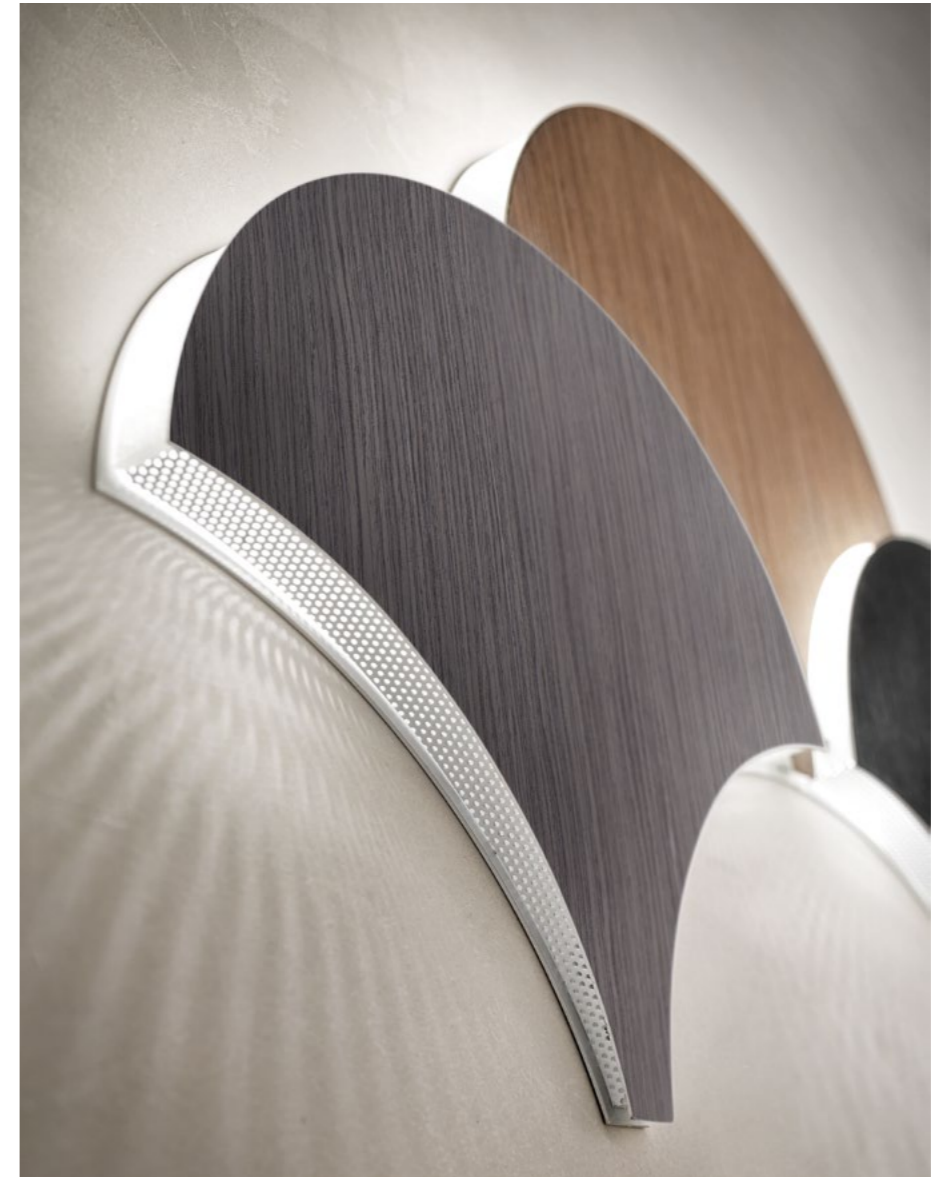

PALM A40 COMPOSITION