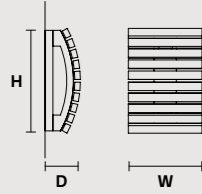

VEGAS A P VRT

W	28 cm / 11.00"
D	10 cm / 3.90"
H	38 cm / 15.00"
INTEGRATED LED LIGHTING	
7 W CRI>95 3000 K – 746 NOMINAL LM	
ON REQUEST	
7 W CRI>95 2700 K – 712 NOMINAL LM	
DIMMABLE	
0-10V