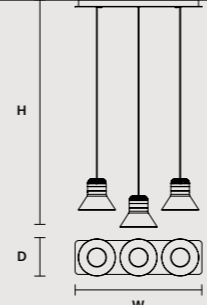

CORDEA C3 LN 75		CE
W	75 cm / 29.50"	
D	22 cm / 8.70"	
H MAX	170 cm / 66.90"	
STANDARD INTEGRATED LED LIGHTING		
	25,2 W CRI>90	
	3000 K - 3750 NOMINAL LM	
ON REQUEST		
	25,2 W CRI>90	
	2700 K - 3150 NOMINAL LM	
DIMMABLE		
	0-10V