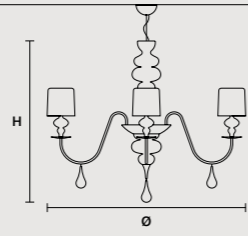

EVA S10

ø 110 cm / 43.30"
H 75 cm / 29.50"

STANDARD LIGHTING
10×E12×40 W MAX (NOT INCL.)