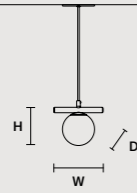

Posy

Galvanic metal structure .
Triplex opal white Murano glass
diffuser.

POSY S1 12		CE	UL
W	18 cm / 7.10"		
D	12 cm / 4.70"		
H	14 cm / 5.50"		
STANDARD LIGHTING			
1×G9×10 W MAX (NOT INCL.)*			

* BULB MAX
Ø 37 mm / 1.50" W 70 mm / 2.80"

POSY S1 16		CE	UL
W	22 cm / 8.70"		
D	16 cm / 6.30"		
H	18 cm / 7.10"		
STANDARD LIGHTING			
1×E12×10 W MAX (NOT INCL.)*			

* BULB MAX
Ø 37 mm / 1.50" W 110 mm / 4.30"

POSY S1 20		CE	UL
W	26 cm / 10.20"		
D	20 cm / 7.90"		
H	22 cm / 8.70"		
STANDARD LIGHTING			
1×E12×10 W MAX (NOT INCL.)*			

* BULB MAX
Ø 37 mm / 1.50" W 150 mm / 5.90"

POSY A1 P		CE	UL
W	22 cm / 8.70"		
D	22 cm / 8.70"		
H	16 cm / 6.30"		
STANDARD LIGHTING			
1×E12×10 W MAX (NOT INCL.)*			

* BULB MAX
Ø 37 mm / 1.50" W 110 mm / 4.30"

POSY A1 G		CE	UL
W	26 cm / 10.20"		
D	26 cm / 10.20"		
H	20 cm / 7.90"		
STANDARD LIGHTING			
1×E12×10 W MAX (NOT INCL.)*			

* BULB MAX
Ø 37 mm / 1.50" W 110 mm / 4.30"

POSY TL		CE	UL*
W	26 cm / 10.20"		
D	20 cm / 7.90"		
H	20 cm / 7.90"		
STANDARD LIGHTING			
1×E12×10 W MAX (NOT INCL.)*			

* BULB MAX
Ø 37 mm / 1.50" W 110 mm / 4.30"

POSY STL		CE	UL
W	39 cm / 15.40"		
D	32 cm / 12.60"		
H	152 cm / 59.80"		
STANDARD LIGHTING			
1×G9×10 W MAX (NOT INCL.)* 2×E12×10 W MAX (NOT INCL.)**			

* BULB MAX
Ø 37 mm / 1.50" W 70 mm / 2.80"
** BULB MAX
Ø 37 mm / 1.50" W 110 mm / 4.30"

POSY S1 25		CE	UL
W	31 cm / 12.20"		
D	25 cm / 9.80"		
H	29 cm / 11.40"		
STANDARD LIGHTING			
1×E26×20 W MAX (NOT INCL.)*			

* BULB MAX
Ø 62 mm / 2.40" W 185 mm / 7.30"

POSY BIL3		CE	UL
W	100 cm / 39.40"		
D	33 cm / 13.00"		
H	34 cm / 13.40"		
STANDARD LIGHTING			
1×G9×10 W MAX (NOT INCL.)* 2×E12×10 W MAX (NOT INCL.)**			

* BULB MAX
Ø 37 mm / 1.50" W 70 mm / 2.80"
** BULB MAX
Ø 37 mm / 1.50" W 110 mm / 4.30"

POSY BIL4		CE	UL
W	140 cm / 55.10"		
D	38 cm / 15.00"		
H	29 cm / 11.40"		
STANDARD LIGHTING			
1×G9×10 W MAX (NOT INCL.)* 3×E12×10 W MAX (NOT INCL.)**			

* BULB MAX
Ø 37 mm / 1.50" W 70 mm / 2.80"
** BULB MAX
Ø 37 mm / 1.50" W 110 mm / 4.30"

POSY S3		CE	UL
Ø	40 cm / 15.70"		
H MAX	160 cm / 63.00"		
STANDARD LIGHTING			
1×G9×10 W MAX (NOT INCL.)* 2×E12×10 W MAX (NOT INCL.)**