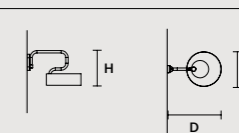

SOUND PL1	
ø	30 cm / 11.80"
H	13 cm / 5.10"
WITH ROD B**	
STANDARD LIGHTING	
1xG9x40 W MAX (NOT INCL.)	
STANDARD INTEGRATED LED LIGHTING	
DOWN	5.5 W CRI>90 3000 K – 873 NOMINAL LM
ON REQUEST	
DOWN	5,5 W CRI>90 2700 K – 742 NOMINAL LM
DIMMABLE	
TRIAC	

SOUND A1	
W	30 cm / 11.80"
D	45 cm / 17.70"
H	30 cm / 11.80"
WITH ROD B**	
STANDARD LIGHTING	
1xG9x40 W MAX (NOT INCL.)	
STANDARD INTEGRATED LED LIGHTING	
UP	4.4 W CRI>90 3000 K – 650 NOMINAL LM
DOWN	4.4 W CRI>90 3000 K – 650 NOMINAL LM
ON REQUEST	
UP	4,4 W CRI>90 2700 K – 552 NOMINAL LM
DOWN	4,4 W CRI>90 2700 K – 552 NOMINAL LM
DIMMABLE	
NO