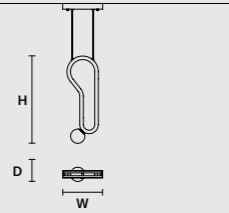

VISIO S M2		CE	UL
W	28 cm / 11.00"		
D	10 cm / 3.90"		
H	61 cm / 24.00"		
STANDARD INTEGRATED LED LIGHTING			
	5,5 W CRI>90		
	3000 K – 645 NOMINAL LM		
ON REQUEST			
	5,5 W CRI>90		
	2700 K – 612 NOMINAL LM		
DIMMABLE			
	TRIAC