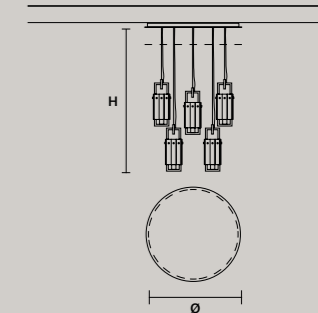

CREK C5 RD 80

ø 80 cm / 31.50"
H MAX 195 cm / 76.80"

STANDARD LIGHTING
5×E14×10 W MAX (NOT INCL.)