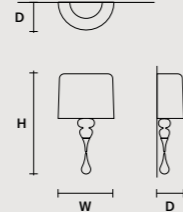

EVA A1 M

w 30 cm / 11.80"
d 15 cm / 5.90"
H 54 cm / 21.30"

STANDARD LIGHTING
1×E26×60 W MAX (NOT INCL.)