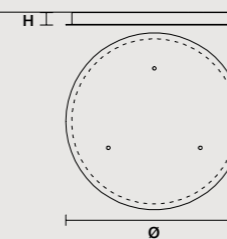

ROUND CANOPY RD 60

SIZE	FINISHINGS	PRODUCT NAME
Ø 60 cm / 23.60"	● V91	CORDEA C3 RD 60
H 4 cm / 1.60"