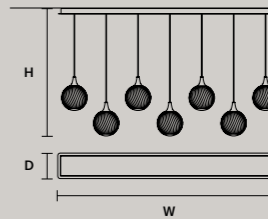

TEE C7 LN 175

w	175 cm / 68.90"
D	20 cm / 7.90"
H MAX	175 cm / 68.90"

STANDARD LIGHTING

7×E14×15 W MAX (NOT INCL.)*

* BULB MAX
Ø 37 mm/1.50" W max 150 mm/5.90"