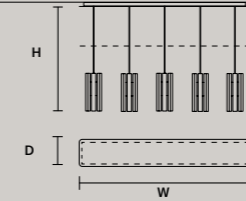

VEGAS C5 LN 125

W	125 cm / 49.20"
D	20 cm / 7.90"
H MAX	150 cm / 59.10"
STANDARD INTEGRATED LED LIGHTING	
27 W CRI>90 3000K - 3440 Nominal lm	
ON REQUEST	
27 W CRI>90 2700 K – 3268 NOMINAL LM	
DIMMABLE	
1-10V + PUSH