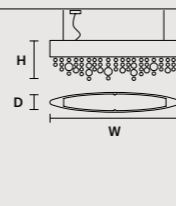

OLÀ PL12 120

ø 120 cm / 47.20"
H 26 cm / 10.20"

STANDARD LIGHTING
12×E26×60 W MAX (NOT INCL.)

STANDARD INTEGRATED LED LIGHTING
DOWN 62,4 W CRI>95
3000 K – 6144 NOMINAL LM

ON REQUEST
DOWN 62,4 W CRI>95
2700 K – 5856 NOMINAL LM

DIMMABLE
0-10V