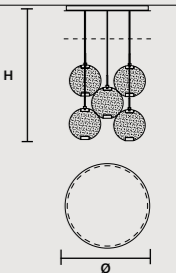

HORO C5 RD 80		CE	ETL
ø	80 cm / 31.50"		
H MAX	155 cm / 61.00"		
INTEGRATED LED LIGHTING			
	72 W CRI>95		
	3000 K – 7680 NOMINAL LM		
ON REQUEST			
	72 W CRI>95		
	2700 K – 7320 NOMINAL LM		
DIMMABLE			
	0-10V