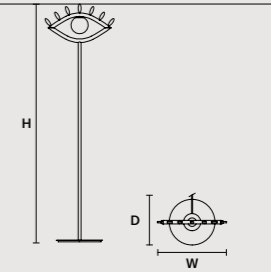

VISIO STL M1		CE	UL
W	48 cm / 18.90"		
D	32 cm / 12.60"		
H	166.5 cm / 65.60"		
STANDARD INTEGRATED LED LIGHTING			
	5,5 W CRI>90		
	3000 K – 645 NOMINAL LM		
ON REQUEST			
	5,5 W CRI>90		
	2700 K – 612 NOMINAL LM		
DIMMABLE			
	NO