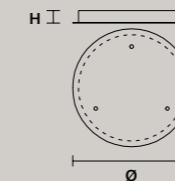

### ROUND CANOPY RD 40

SIZE	FINISHINGS	PRODUCT NAME
Ø 40 cm / 15.70"	V98	VEGAS C3 RD 40
H 4 cm / 1.60"		