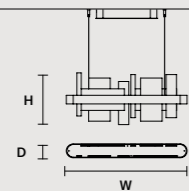

RIBBON S70		CE	UL
W	70 cm / 27.60"		
D	8 cm / 3.10"		
H	33 cm / 13.00"		
STANDARD INTEGRATED LED LIGHTING			
UP	7 W CRI>95 3000 K – 746 NOMINAL LM		
DOWN	15 W CRI>95 3000 K – 1600 NOMINAL LM		
ON REQUEST			
UP	7 W CRI>95 2700 K – 711 NOMINAL LM		
DOWN	15 W CRI>95 2700 K – 1525 NOMINAL LM		
DIMMABLE			
	0-10V