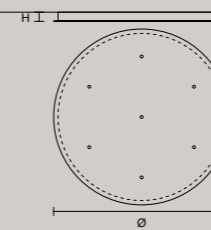

ROUND CANOPY RD 80

SIZE		FINISHINGS	PRODUCT NAME
Ø	80 cm / 31.50"	● V91	TEE C7 RD 80
H	4 cm / 1.60"