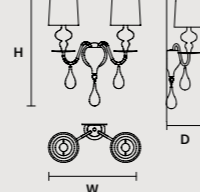

EVA A2

w 40 cm / 15.70"
d 18 cm / 7.10"
H 55 cm / 21.70"

STANDARD LIGHTING
2×E12×40 W MAX (NOT INCL.)

* ETL only for US market.