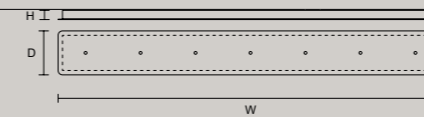

LINEAR CANOPY LN 175

SIZE	FINISHINGS	PRODUCT NAME
W 175 cm / 68.90"	● V98	TIMEO C7 LN 175
D 20 cm / 7.90"		
H 4 cm / 1.60"