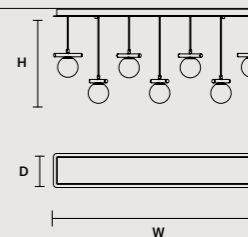

POSY C7 LN 125		CE	UL
W	125 cm / 49.21"		
D	20 cm / 7.90"		
H MAX	160 cm / 63.00"		
STANDARD LIGHTING			
7×G9×10 W MAX (NOT INCL.)*			

* BULB MAX
Ø 37 mm / 1.50" W 70 mm / 2.80"