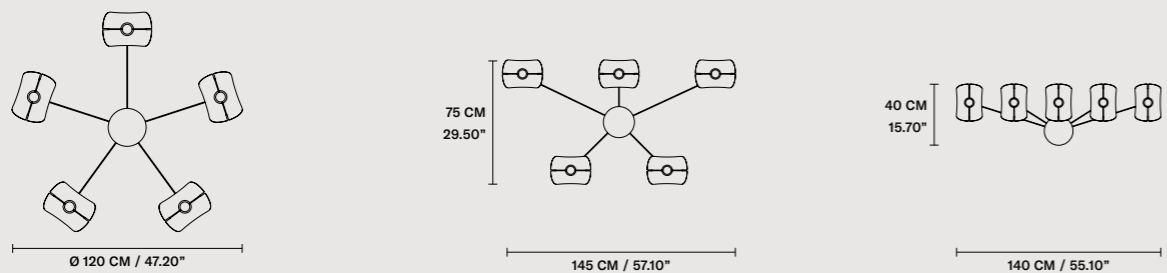

SUGGESTED CONFIGURATION FOR C5 P

SUGGESTED CONFIGURATION FOR C5 P X4