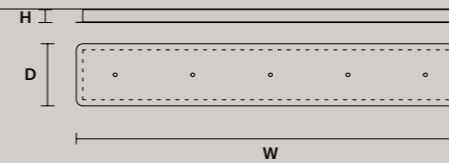

LINEAR CANOPY LN 125

SIZE	FINISHINGS	PRODUCT NAME
W 125 cm / 49.20"	V98	VEGAS C5 LN 125
D 20 cm / 7.90"		
H 4 cm / 1.60"