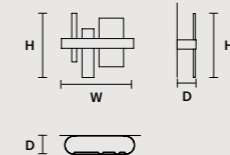

RIBBON A37		CE	UL
W	37 cm / 14.60"		
D	10 cm / 3.90"		
H	33 cm / 13.00"		
STANDARD INTEGRATED LED LIGHTING			
UP	3,51 W CRI>95 3000 K – 375 NOMINAL LM		
DOWN	3,51 W CRI>95 3000 K – 375 NOMINAL LM		
ON REQUEST			
UP	3,51 W CRI>95 2700 K – 357 NOMINAL LM		
DOWN	3,51 W CRI>95 2700 K – 357 NOMINAL LM		
DIMMABLE			
	0-10V