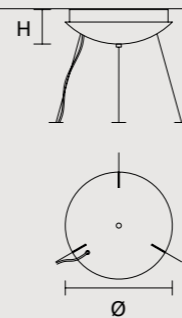

SINGLE CANOPIES

SINGLE CANOPY

SIZE	FINISHINGS	PRODUCT NAME
∅ 27,5 cm / 10.80"	G14	LIBE ROUND S140
H 9 cm / 3.50"		LIBE ROUND S115
		LIBE ROUND S90
		LIBE ROUND S60