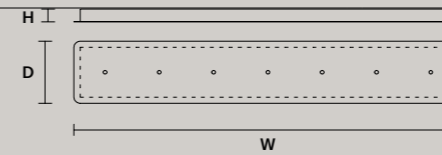

LINEAR CANOPY LN 125

SIZE		FINISHINGS	PRODUCT NAME
W	125 cm / 49.20"	● V91	POSY C7 LN 125
D	20 cm / 7.90"		
H	4 cm / 1.60"