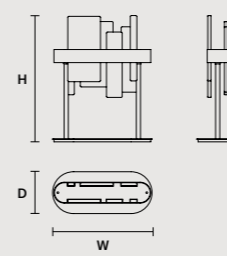

HONICÉ TL		CE
W	38 cm / 15.00"	
D	16 cm / 6.30"	
H	48 cm / 18.90"	
STANDARD INTEGRATED LED LIGHTING		
UP	6 W CRI>95 3000 K – 640 NOMINAL LM	
DOWN	6 W CRI>95 3000 K – 640 NOMINAL LM	
ON REQUEST		
UP	6 W CRI>95 2700 K – 610 NOMINAL LM	
DOWN	6 W CRI>95 2700 K – 610 NOMINAL LM	
DIMMABLE		
	OWN BUTTON