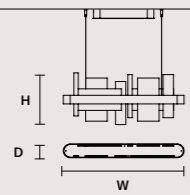

HONICÉ S70		CE	UL
W	70 cm / 27.60"		
D	8 cm / 3.10"		
H	33 cm / 13.00"		
STANDARD INTEGRATED LED LIGHTING			
UP	7 W CRI>95 3000 K – 746 NOMINAL LM		
DOWN	15 W CRI>95 3000 K – 1600 NOMINAL LM		
ON REQUEST			
UP	7 W CRI>95 2700 K – 711 NOMINAL LM		
DOWN	15 W CRI>95 2700 K – 1525 NOMINAL LM		
DIMMABLE			
	0-10V