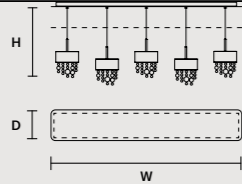

OLÀ C5 LN 125

W 125 cm / 49.20"
D 20 cm / 7.90"
H MAX 180 cm / 70.90"

STANDARD LIGHTING
5×E12×40 W MAX (NOT INCL.)

STANDARD INTEGRATED LED LIGHTING

DOWN 37.5 W CRI>90
3000 K – 5400 NOMINAL LM

ON REQUEST

DOWN 37,5 W CRI>90
2700 K – 5130 NOMINAL LM

DIMMABLE
0-10V