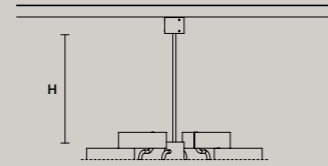

SOUND ROD S6**

H	A: 30 cm / 11.80"
	B: 50 cm / 19.70"
	C: 70 cm / 27.60"