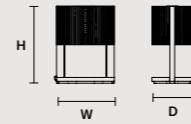

Ebe

Painted metal structure.
Brass wire mesh design.
Onyx base. LED lighting.

EBE A		CE
W	27 cm / 10.60"	
D	14 cm / 5.50"	
H	40 cm / 15.70"	
STANDARD LIGHTING		
1x E12x40 W MAX (NOT INCL.)		

EBE STL		CE
W	30 cm / 11.80"	
D	21 cm / 8.30"	
H	140 cm / 55.10"	
STANDARD INTEGRATED LED LIGHTING		
35 W CRI>95 3000 K – 3770 NOMINAL LM		
ON REQUEST		
35 W CRI>95 2700 K – 3580 NOMINAL LM		
DIMMABLE		
OWN BUTTON		

EBE TL		CE
W	30 cm / 11.80"	
D	21 cm / 8.30"	
H	40 cm / 15.70"	
STANDARD INTEGRATED LED LIGHTING		
11 W CRI>95 3000 K – 1200 NOMINAL LM		
ON REQUEST		
11 W CRI>95 2700 K – 1140 NOMINAL LM		
DIMMABLE		
OWN BUTTON		

DISCOVER MORE