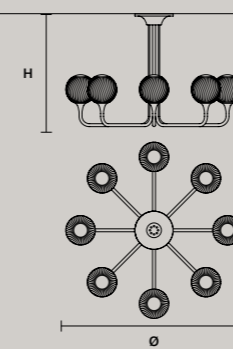

Tee

Struttura in metallo galvanizzato.
Diffusori in vetro triplex di Murano.
Illuminazione tradizionale.

Galvanised metal structure. Murano
triplex glass diffusers. Traditional
lighting.

Gestell aus galvanisch
beschichtetem Metall. Schirme
aus Triplex-Glas aus Murano.
Herkömmliche Leuchtmittel.

Estructura de metal galvanizado.
Difusores de cristal de Murano
triplex. Iluminación tradicional.

Structure en métal galvanisé.
Diffuseurs en verre triplex de
Murano. Éclairage traditionnel.

Каркас из оцинкованного
металла. Плафоны из
муранского стекла триплекс.
Традиционное освещение..

镀锌金属灯体结构。穆拉诺三层玻璃
灯罩。传统照明。

هيكل من المعدن المجلفن. ناشرات ضوء من زجاج
مورانو ثلاثي. إضاءة تقليدية.

TEE S1 20

∅ 20 cm / 7.90"
H 27 cm / 10.60"

STANDARD LIGHTING

1×E14×15 W MAX (NOT INCL.)
* BULB MAX
∅ 37 mm/1.50" W max 150 mm/5.90"

TEE S1 30

∅ 30 cm / 11.80"
H 37 cm / 14.60"

STANDARD LIGHTING

1×E27×20 W MAX (NOT INCL.)
* BULB MAX
∅ 62 mm/2.40" W max 185 mm/7.30"

TEE PL8 RD 120

∅ 120 cm / 47.20"
H 76,5 cm / 30.10"

STANDARD LIGHTING

8×E14×15 W MAX (NOT INCL.)
* BULB MAX
∅ 37 mm/1.50" W max 150 mm/5.90"