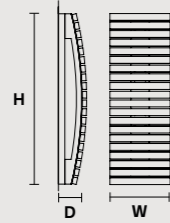

VEGAS A G VRT

W	28 cm / 11.00"
D	10 cm / 3.90"
H	79 cm / 31.10"
INTEGRATED LED LIGHTING	
14 W CRI>95 3000 K – 1492 NOMINAL LM	
ON REQUEST	
14 W CRI>95 2700 K – 1424 NOMINAL LM	
DIMMABLE	
0-10V