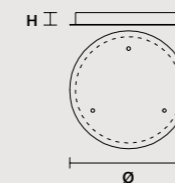

ROUND CANOPY RD 40