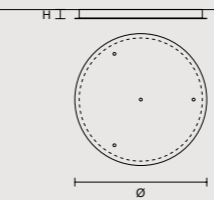

ROUND CANOPY RD 60

SIZE	FINISHINGS	PRODUCT NAME
Ø 60 cm / 23.60"	● V98	VOLLEE C4G RD 60
H 4 cm / 1.60"