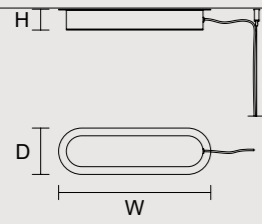

SINGLE CANOPIES

SINGLE CANOPY

SIZE	FRAME FINISHINGS	CANOPY FINISHINGS	PRODUCT NAME
W 39,5 cm / 15.60"	● V90	● V90	RIBBON S200
D 12 cm / 4.70"	● G01*	● G01*	RIBBON S150
H 5,4 cm / 2.10"			RIBBON S100
			RIBBON S70
			RIBBON S80
			RIBBON S50

*NOT AVAILABLE FOR RIBBON S80
AND RIBBON S50