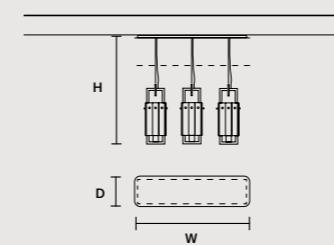

CREK C3 LN 75

W	75 cm / 29.50"
D	20 cm / 7.90"
H MAX	195 cm / 76.80"

STANDARD LIGHTING
3×E12×40 W MAX (NOT INCL.)