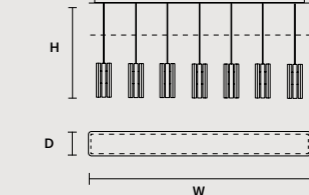

VEGAS C7 LN 175

W	175 cm / 68.90"
D	20 cm / 7.90"
H MAX	150 cm / 59.10"
INTEGRATED LED LIGHTING	
37.8 W CRI>90 3000K – 4816 Nominal lm	
ON REQUEST	
37,8 W CRI>90 2700 K – 4575 NOMINAL LM	
DIMMABLE	
0-10V