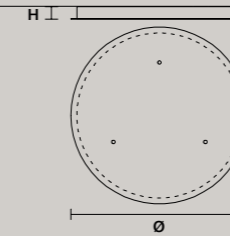

ROUND CANOPY RD 60

SIZE		FINISHINGS	PRODUCT NAME
Ø	60 cm / 23.60"	● V91	LUPPITER C3 RD 60
H	4 cm / 1.60"