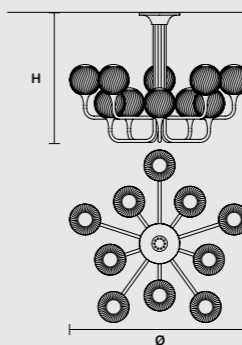

TEE PL 5+5 RD 120	
∅ 120 cm / 47.20"	
H 83.5 cm / 32.90"	

STANDARD LIGHTING
10×E12×40 W MAX (NOT INCL.)
* BULB MAX
∅ 37 mm/1.50" W max 150 mm/5.90"