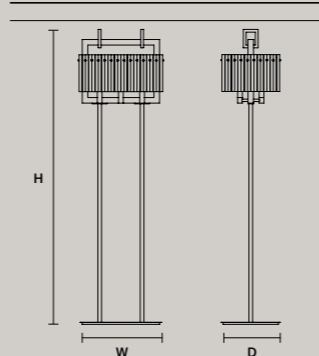

CREK STL 6

W 45 cm / 17.70"
D 32 cm / 12.60"
H 160 cm / 63.00"

STANDARD LIGHTING
6×E14×10 W MAX (NOT INCL.)