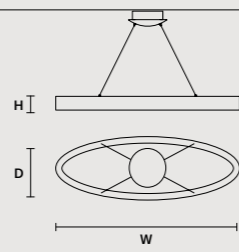

LIBE ELLIPSE S90		CE	UL
W	90 cm / 35.40"		
D	30 cm / 11.80"		
H	8,5 cm / 3.30"		
STANDARD INTEGRATED LED LIGHTING			
62,5 W CRI>90 3000 K - 5875 NOMINAL LM			
ON REQUEST			
62,5 W CRI>90 2700 K - 5580 NOMINAL LM			
DIMMABLE			
0-10V