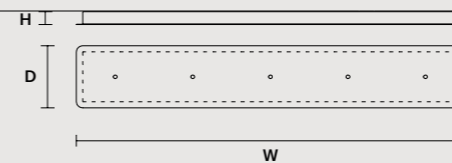

LINEAR CANOPY LN 75

SIZE	FINISHINGS	PRODUCT NAME
W 75 cm / 29.50"	V98	VEGAS C3 LN 75
D 20 cm / 7.90"		
H 4 cm / 1.60"		

LINEAR CANOPY LN 125

SIZE	FINISHINGS	PRODUCT NAME
W 125 cm / 49.20"	V98	VEGAS C5 LN 125
D 20 cm / 7.90"		
H 4 cm / 1.60"		