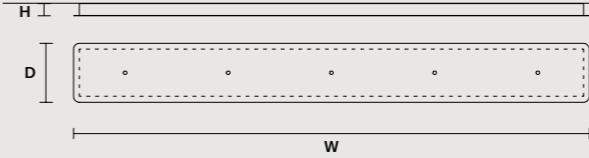

LINEAR CANOPY LN 175

SIZE		FINISHINGS	PRODUCT NAME
W	175 cm / 68.90"	V98	HORO C5 LN 175
D	20 cm / 7.90"		
H	4 cm / 1.60"