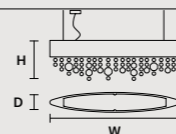

OLÀ S2 OV 50

W 50 cm / 19.70"
D 8 cm / 3.10"
H 18 cm / 7.10"

STANDARD LIGHTING
2×E26×60 W MAX (NOT INCL.)

STANDARD INTEGRATED LED LIGHTING
UP 5,2 W CRI>95
3000 K – 512 NOMINAL LM
DOWN 7,8 W CRI>95
3000 K – 768 NOMINAL LM

ON REQUEST
UP 5,2 W CRI>95
2700 K – 488 NOMINAL LM
DOWN 7,8 W CRI>95
2700 K – 732 NOMINAL LM

DIMMABLE
NO