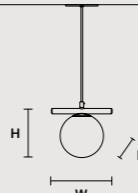

POSY S1 16		CE	UL
W	22 cm / 8.70"		
D	16 cm / 6.30"		
H	18 cm / 7.10"		
STANDARD LIGHTING			
1×E12×10 W MAX (NOT INCL.)*			

* BULB MAX
Ø 37 mm / 1.50" W 110 mm / 4.30"