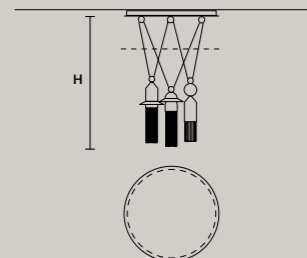

NAPPE C3 RD 60

∅ 60 cm / 23.60"
H MAX 155 cm / 61.00"

STANDARD INTEGRATED LED LIGHTING
3 x 16,2 W CRI>90
3000 K - 2064 NOMINAL LM

ON REQUEST
3 x 16,2 W CRI>90
2700 K - 1960 NOMINAL LM

DIMMABLE
1-10V + PUSH