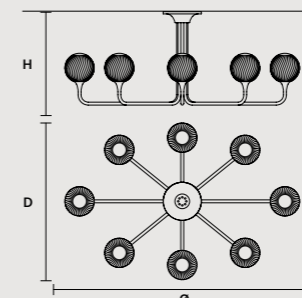

TEE PL8 OV 160	
∅ 160 cm / 63.00"	
D 107 cm / 42.10"	
H 63.5 cm / 25.00"	

STANDARD LIGHTING
8×E12×40 W MAX (NOT INCL.)
* BULB MAX
∅ 37 mm/1.50" W max 150 mm/5.90"