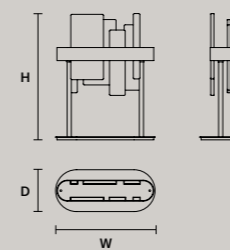

RIBBON TL	
W	38 cm / 15.00"
D	16 cm / 6.30"
H	48 cm / 18.90"
STANDARD INTEGRATED LED LIGHTING	
UP	6 W CRI>95 3000 K – 640 NOMINAL LM
DOWN	6 W CRI>95 3000 K – 640 NOMINAL LM
ON REQUEST	
UP	6 W CRI>95 2700 K – 610 NOMINAL LM
DOWN	6 W CRI>95 2700 K – 610 NOMINAL LM
DIMMABLE	
OWN BUTTON