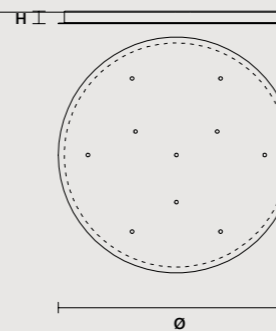

ROUND CANOPY RD 80