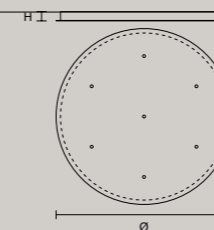

ROUND CANOPY RD 80

SIZE	FINISHINGS	PRODUCT NAME
Ø 80 cm / 31.50"	● V98	TIMEO C7 RD 80
H 4 cm / 1.60"