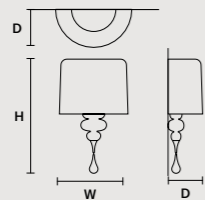

## EVA A3

w 40 cm / 15.70"  
d 20 cm / 7.90"  
H 70 cm / 27.60"

STANDARD LIGHTING  
3×E26×60 W MAX (NOT INCL.)