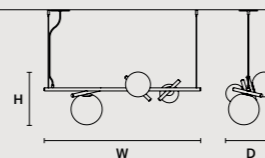

POSY BIL3		CE	UL
W	100 cm / 39.40"		
D	33 cm / 13.00"		
H	34 cm / 13.40"		
STANDARD LIGHTING			
1×G9×10 W MAX (NOT INCL.)* 2×E12×10 W MAX (NOT INCL.)**			

* BULB MAX
Ø 37 mm / 1.50" W 70 mm / 2.80"
** BULB MAX
Ø 37 mm / 1.50" W 110 mm / 4.30"