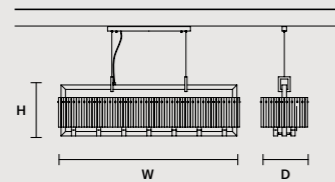

Crek

Metal frame with «Crek» glass panels (inspired by rock crystal).

CREK S14

W	123 cm / 48.40"
D	31.5 cm / 12.40"
H	40 cm / 15.70"

STANDARD LIGHTING
14×E12×40 W MAX (NOT INCL.)