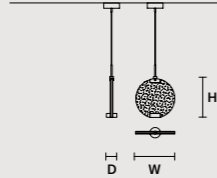

HORO S1		CE	ETL
W	30 cm / 11.80"		
D	8 cm / 3.10"		
H	34 cm / 13.40"		
INTEGRATED LED LIGHTING			
	14,4 W CRI>95		
	3000 K – 1536 NOMINAL LM		
ON REQUEST			
	14,4 W CRI>95		
	2700 K – 1464 NOMINAL LM		
DIMMABLE			
	NO