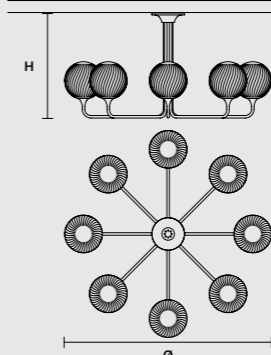

TEE PL8 RD 160	
∅ 167 cm / 65.70"	
H 83.5 cm / 32.90"	

STANDARD LIGHTING
8×E26×60 W MAX (NOT INCL.)
* BULB MAX
∅ 62 mm/2.40" W max 185 mm/7.30"