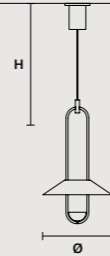

LUPPITER S1 G 33		CE	UL
Ø	33 cm / 13.00"		
H	59 cm / 23.20"		
STANDARD INTEGRATED LED LIGHTING			
UP	1,1 W CRI>90 3000 K – 140 NOMINAL LM		
DOWN	10,5 W CRI>90 3000 K – 1400 NOMINAL LM		
ON REQUEST			
UP	1,1 W CRI>90 2700 K – 130 NOMINAL LM		
DOWN	10,5 W CRI>90 2700 K – 1330 NOMINAL LM		
DIMMABLE			
TRIAC