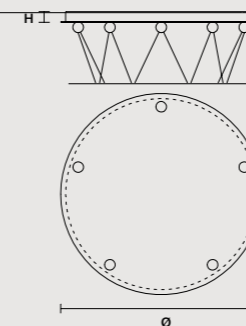

ROUND CANOPY RD 80