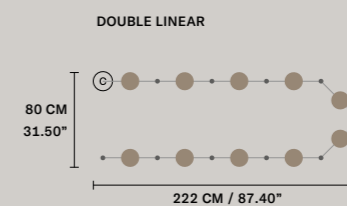

SUGGESTED CONFIGURATION FOR C10