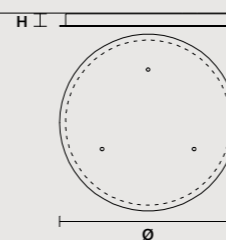

ROUND CANOPY RD 60

SIZE		FINISHINGS	PRODUCT NAME
Ø	60 cm / 23.60"	V98	CREK C3 RD 60
H	4 cm / 1.60"