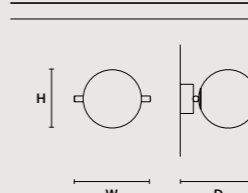

POSY A1 G		CE	UL
W	26 cm / 10.20"		
D	26 cm / 10.20"		
H	20 cm / 7.90"		
STANDARD LIGHTING			
1×E12×10 W MAX (NOT INCL.)*			

* BULB MAX
Ø 37 mm / 1.50" W 110 mm / 4.30"