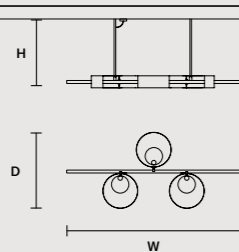

SOUND BIL3	
W	134 cm / 52.80"
D	64 cm / 25.20"
H	58 cm / 22.80"
WITH ROD B**	
STANDARD LIGHTING	
3xG9x40 W MAX (NOT INCL.)	
STANDARD INTEGRATED LED LIGHTING	
UP	13.5 W CRI>90 3000 K – 1950 NOMINAL LM
DOWN	13.5 W CRI>90 3000 K – 1950 NOMINAL LM
ON REQUEST	
UP	13,5 W CRI>90 2700 K – 1657 NOMINAL LM
DOWN	13,5 W CRI>90 2700 K – 1657 NOMINAL LM
DIMMABLE	
0-10V