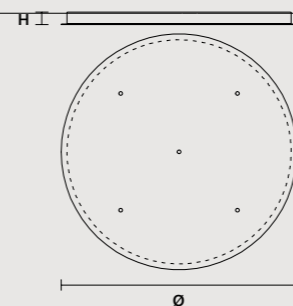

ROUND CANOPY RD 80

SIZE		FINISHINGS	PRODUCT NAME
Ø	80 cm / 31.50"	V98	CREK C5 RD 80
H	4 cm / 1.60"