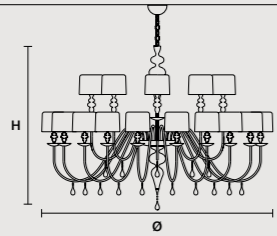

Eva

Lamp with resin and polyurethane frame. Aluminium lampshades.

DISCOVER MORE

EVA S20+10

ø 270 cm / 106.30"
H 200 cm / 78.70"

STANDARD LIGHTING
30×E26×60 W MAX (NOT INCL.)