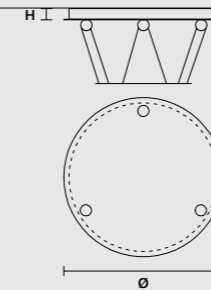

ROUND CANOPY RD 60