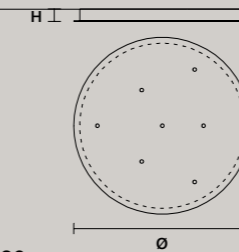

ROUND CANOPY RD 60