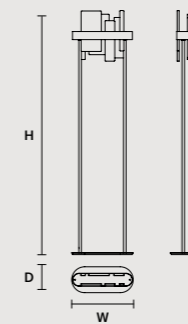

RIBBON STL		CE
W	38 cm / 15.00"	
D	16 cm / 6.30"	
H	160 cm / 63.00"	
STANDARD INTEGRATED LED LIGHTING		
UP	6 W CRI>95 3000 K – 640 NOMINAL LM	
DOWN	6 W CRI>95 3000 K – 640 NOMINAL LM	
ON REQUEST		
UP	6 W CRI>95 2700 K – 610 NOMINAL LM	
DOWN	6 W CRI>95 2700 K – 610 NOMINAL LM	
DIMMABLE		
	OWN BUTTON