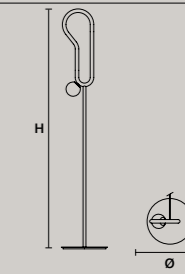

VISIO STL M2	
ø	32 cm / 12.60"
H	166 cm / 65.40"
STANDARD INTEGRATED LED LIGHTING	
	5,5 W CRI>90 3000 K – 645 NOMINAL LM
ON REQUEST	
	5,5 W CRI>90 2700 K – 612 NOMINAL LM
DIMMABLE	
	OWN BUTTON