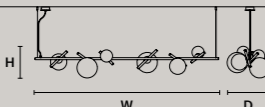

POSY BIL6	
W	180 cm / 70.90"
D	42 cm / 16.50"
H	31 cm / 12.20"

STANDARD LIGHTING	
2xG9x10 W MAX (NOT INCL.)* 4xE14x10 W MAX (NOT INCL.)**	
* BULB MAX Ø 37 mm/1.50" W 70 mm/2.80"	
** BULB MAX Ø 37 mm /1.50" W 110 mm/4.30"