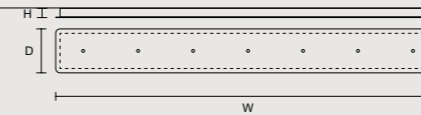

LINEAR CANOPY LN 175

SIZE		FINISHINGS	PRODUCT NAME
W	175 cm / 68.90"	● V91	TEE C7 LN 175
D	20 cm / 7.90"		
H	4 cm / 1.60"