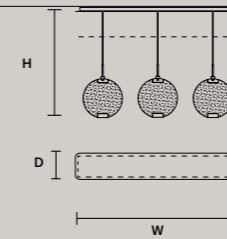

HORO C3 LN 125

W 125 cm / 49.20"
D 20 cm / 7.90"
H MAX 155 cm / 61.00"

STANDARD INTEGRATED LED LIGHTING
43,2 W CRI>95
3000 K – 4608 NOMINAL LM

ON REQUEST
43,2 W CRI>95
2700 K – 4392 NOMINAL LM

DIMMABLE
0-10V