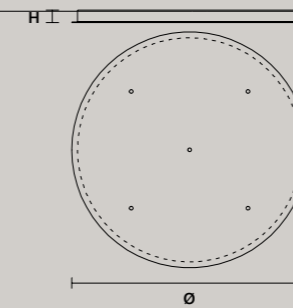

ROUND CANOPY RD 80

SIZE		FINISHINGS	PRODUCT NAME
Ø	80 cm / 31.50"	V98	CREK C5 RD 80
H	4 cm / 1.60"