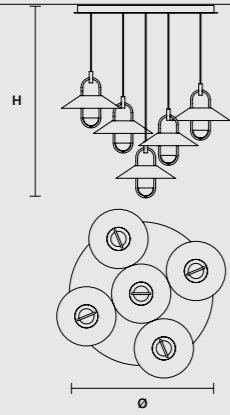

LUPPITER C5 RD 80

ø 80 cm / 31.50"
H MAX 185 cm / 72.80"

STANDARD INTEGRATED LED LIGHTING
68 W CRI>90
3000 K – 8895 NOMINAL LM

ON REQUEST
68 W CRI>90
2700 K – 8480 NOMINAL LM

DIMMABLE
0-10V