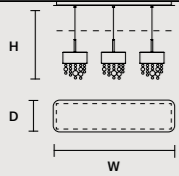

OLÀ C3 LN 75

W 75 cm / 29.50"
D 20 cm / 7.90"
H MAX 180 cm / 70.90"

STANDARD LIGHTING
3×E12×40 W MAX (NOT INCL.)

STANDARD INTEGRATED LED LIGHTING

DOWN 22.5 W CRI>90
3000 K – 3240 NOMINAL LM

ON REQUEST

DOWN 22,5 W CRI>90
2700 K – 3078 NOMINAL LM

DIMMABLE
0-10V