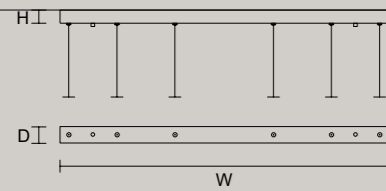

SINGLE CANOPY

SIZE	FINISHINGS	PRODUCT NAME
W 100 cm / 39.40"	● V87	VISIO S 1/2
D 5 cm / 2.00"		
H 4 cm / 1.60"