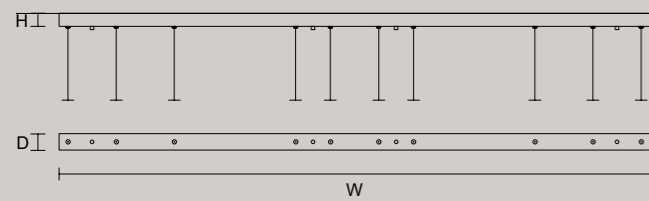

SINGLE CANOPY

SIZE	FINISHINGS	PRODUCT NAME
W 180 cm / 70.90"	● V87	VISIO S FULL
D 5 cm / 2.00"		
H 4 cm / 1.60"		

MULTIPLE CANOPIES

ROUND CANOPY RD 40

SIZE	FINISHINGS	PRODUCT NAME
Ø 40 cm / 15.70"	● V91	VISIO C3 M2 RD 40
H 4 cm / 1.60"		

ROUND CANOPY RD 60

SIZE	FINISHINGS	PRODUCT NAME
Ø 60 cm / 23.60"	● V91	VISIO C3 M1 RD 60
H 4 cm / 1.60"