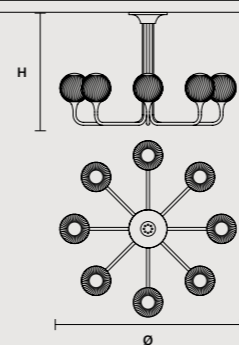

TEE PL8 RD 120	
∅ 120 cm / 47.20"	
H 76.5 cm / 30.10"	

STANDARD LIGHTING
8×E12×40 W MAX (NOT INCL.)
* BULB MAX
∅ 37 mm/1.50" W max 150 mm/5.90"