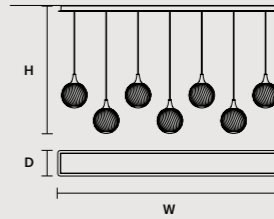

TEE C7 LN 175

w 175 cm / 68.90"
D 20 cm / 7.90"
H MAX 175 cm / 68.90"

STANDARD LIGHTING
7×E12×40 W MAX (NOT INCL.)*
* BULB MAX
Ø 37 mm/1.50" W max 150 mm/5.90"