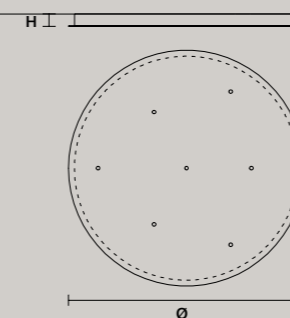

ROUND CANOPY RD 80

SIZE	FINISHINGS	PRODUCT NAME
Ø 80 cm / 31.50"	V98	VEGAS C7 RD 80
H 4 cm / 1.60"