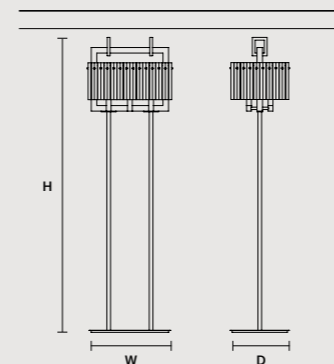

CREK STL 6

W	45 cm / 17.70"
D	32 cm / 12.60"
H	160 cm / 63.00"

STANDARD LIGHTING
6×E12×40 W MAX (NOT INCL.)