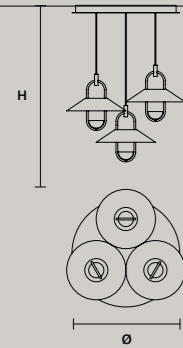

LUPPITER C3 RD 60

∅ 60 cm / 23.60"
H MAX 185 cm / 72.80"

STANDARD INTEGRATED LED LIGHTING

40,8 W CRI>90
3000 K – 5337 NOMINAL LM

ON REQUEST

40,8 W CRI>90
2700 K – 5088 NOMINAL LM

DIMMABLE

1-10V + PUSH + DALI