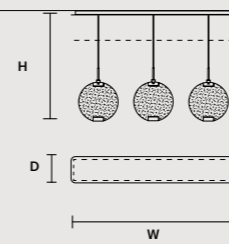

HORO C3 LN 125		CE	ETL
W	125 cm / 49.20"		
D	20 cm / 7.90"		
H MAX	155 cm / 61.00"		
INTEGRATED LED LIGHTING			
	43,2 W CRI>95		
	3000 K – 4608 NOMINAL LM		
ON REQUEST			
	43,2 W CRI>95		
	2700 K – 4392 NOMINAL LM		
DIMMABLE			
	0-10V