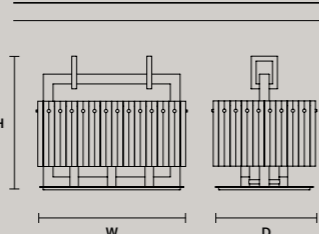

CREK TL 6

W 45 cm / 17.70"
D 31 cm / 12.20"
H 41 cm / 16.10"

STANDARD LIGHTING
6×E14×10 W MAX (NOT INCL.)