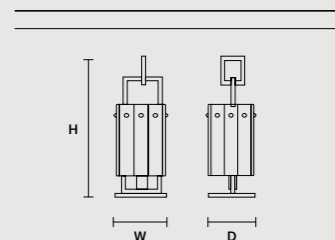

CREK TL 1

W	15.5 cm / 6.10"
D	15.5 cm / 6.10"
H	41.5 cm / 16.30"

STANDARD LIGHTING
1×E12×40 W MAX (NOT INCL.)