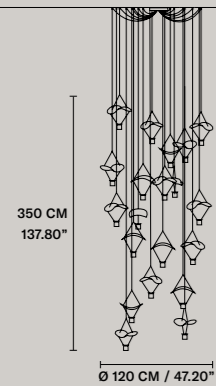

SUGGESTED CONFIGURATION FOR C5 P X4