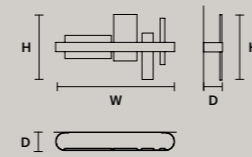

RIBBON A65	
W	65 cm / 25.60"
D	10 cm / 3.90"
H	33 cm / 13.00"
STANDARD INTEGRATED LED LIGHTING	
UP	5,8 W CRI>95 3000 K – 618 NOMINAL LM
DOWN	5,8 W CRI>95 3000 K – 618 NOMINAL LM
ON REQUEST	
UP	5,8 W CRI>95 2700 K – 589 NOMINAL LM
DOWN	5,8 W CRI>95 2700 K – 589 NOMINAL LM
DIMMABLE	
1-10V + PUSH