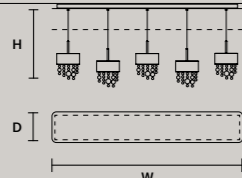

DIMMABLE

1-10V + DALI + PUSH

OLÀ C7 LN 175

W 175 cm / 68.90"
D 20 cm / 7.90"
H MAX 180 cm / 70.90"

STANDARD LIGHTING

14xG9x10 W MAX (NOT INCL.)

STANDARD INTEGRATED LED LIGHTING

DOWN 52,5 W CRI>90
3000 K – 7560 NOMINAL LM

ON REQUEST

DOWN 52,5 W CRI>90
2700 K – 7182 NOMINAL LM