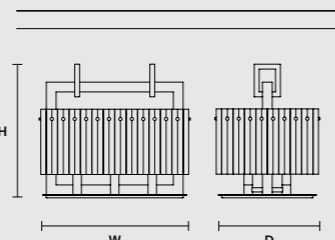

CREK TL 6

W	45 cm / 17.70"
D	31 cm / 12.20"
H	41 cm / 16.10"

STANDARD LIGHTING
6×E12×40 W MAX (NOT INCL.)