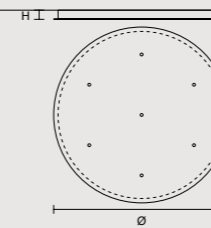

ROUND CANOPY RD 80

SIZE		FINISHINGS	PRODUCT NAME
Ø	80 cm / 31.50"	● V91	TEE C7 RD 80
H	4 cm / 1.60"