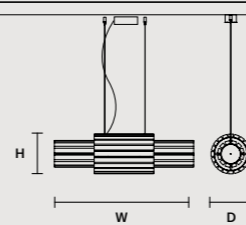

VEGAS BIL 90	
W	94 cm / 37.00"
D	27 cm / 10.60"
H	27 cm / 10.60"
INTEGRATED LED LIGHTING	
41 W CRI>95 3000 K - 4373 NOMINAL LM	
ON REQUEST	
41 W CRI>95 2700 K - 4168 NOMINAL LM	
DIMMABLE	
0-10V