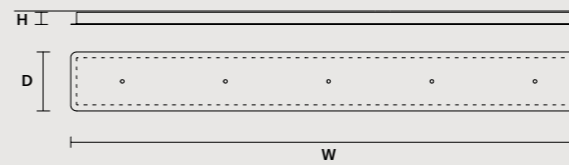

LINEAR CANOPY LN 175

SIZE	FINISHINGS	PRODUCT NAME
W 175 cm / 68.90"	● V91	CORDEA C5 LN 175
D 20 cm / 7.90"		
H 4 cm / 1.60"		

ROUND CANOPY RD 40

SIZE	FINISHINGS	PRODUCT NAME
Ø 40 cm / 15.70"	● V91	CORDEA C3 RD 40
H 4 cm / 1.60"