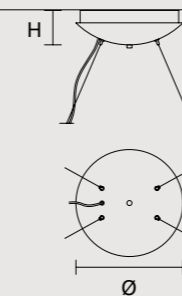

SINGLE CANOPY

SIZE	FINISHINGS	PRODUCT NAME
∅ 27,5 cm / 10.80"	G14	LIBE S100
H 9 cm / 3.50"		LIBE S160
		LIBE ELLIPSE S90
		LIBE ELLIPSE S120

DISCOVER MORE