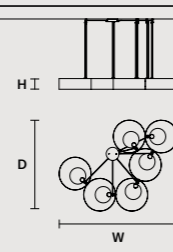

SOUND OR6	
W	120 cm / 47.20"
D	80 cm / 31.50"
H	11 cm / 4.30"
WITH ROD B**	
STANDARD LIGHTING	
6xG9x40 W MAX (NOT INCL.)	
STANDARD INTEGRATED LED LIGHTING	
UP	26.5 W CRI>90 3000 K – 3900 NOMINAL LM
DOWN	26.5 W CRI>90 3000 K – 3900 NOMINAL LM
ON REQUEST	
UP	26,5 W CRI>90 2700 K – 3315 NOMINAL LM
DOWN	26,5 W CRI>90 2700 K – 3315 NOMINAL LM
DIMMABLE	
0-10V