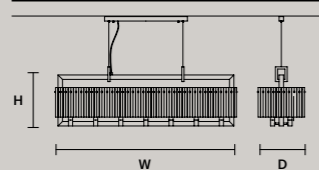

Crek

Telaio in metallo con listelli di vetro «Crek» (ispirato al cristallo di rocca).

Metal frame with «Crek» glass panels (inspired by rock crystal).

Metallrahmen mit «Crek» Glasplatten (inspiriert von dem Bergkristall).

Marco de metal con listones de vidrio «Crek» (inspirado al cristal de roca).

Structure en métal avec tiges de verre «Crek» (inspiré du cristal de roche).

Металлический каркас со стеклом «Crek» (имитация горного хрусталя).

这种灯具具有金属的结构, 而且它有«CREK» 玻璃条 (类似白水晶)。

إطار معدني بألواح زجاجية «كريك» مستوحاة من الكريستال الصخري).

CREK S14

W 123 cm / 48.40"
D 31,5 cm / 12.40"
H 40 cm / 15.70"

STANDARD LIGHTING
14×E14×10 W MAX (NOT INCL.)