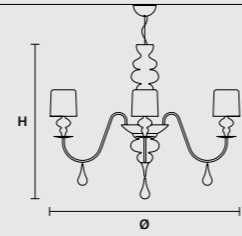

EVA S8

ø 90 cm / 35.40"
H 75 cm / 29.50"

STANDARD LIGHTING
8×E12×40 W MAX (NOT INCL.)