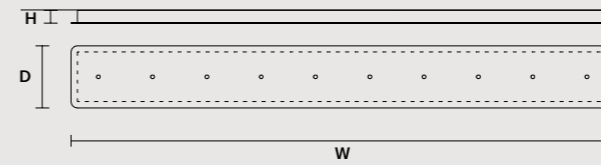

LINEAR CANOPY LN 175

SIZE		FINISHINGS	PRODUCT NAME
W	175 cm / 68.90"	● V91	POSY C10 LN 175
D	20 cm / 7.90"		
H	4 cm / 1.60"		

ROUND CANOPY RD 40

SIZE		FINISHINGS	PRODUCT NAME
Ø	40 cm / 15.70"	● V91	POSY C5 RD 40
H	4 cm / 1.60"