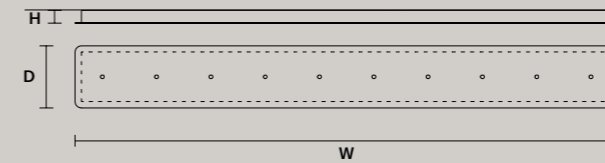

LINEAR CANOPY LN 175

SIZE		FINISHINGS	PRODUCT NAME
W	175 cm / 68.90"	● V91	POSY C10 LN 175
D	20 cm / 7.90"		
H	4 cm / 1.60"		

ROUND CANOPY RD 40

SIZE		FINISHINGS	PRODUCT NAME
Ø	40 cm / 15.70"	● V91	POSY C5 RD 40
H	4 cm / 1.60"		POSY S5