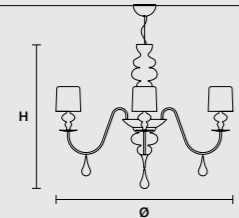

EVA S5

ø 70 cm / 27.60"
H 60 cm / 23.60"

STANDARD LIGHTING
5×E12×40 W MAX (NOT INCL.)