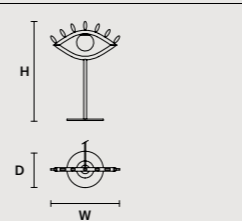

VISIO TL M1		CE	UL
W	48 cm / 18.90"		
D	25.5 cm / 10.00"		
H	70 cm / 27.60"		
STANDARD INTEGRATED LED LIGHTING			
	5,5 W CRI>90		
	3000 K – 645 NOMINAL LM		
ON REQUEST			
	5,5 W CRI>90		
	2700 K – 612 NOMINAL LM		
DIMMABLE			
	NO