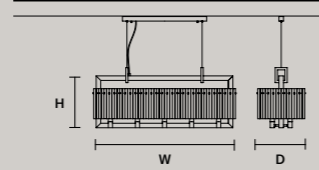

CREK S10

W 95 cm / 37.40"
D 31,5 cm / 12.40"
H 40 cm / 15.70"

STANDARD LIGHTING
10×E14×10 W MAX (NOT INCL.)