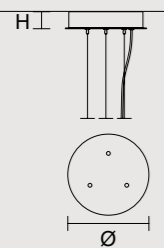

SINGLE CANOPY

SIZE	FINISHINGS	PRODUCT NAME
Ø 21 cm / 8.30"	F04	VEGAS S VRT70
H 4,5 cm / 1.80"		VEGAS S VRT90
		VEGAS S VRT140