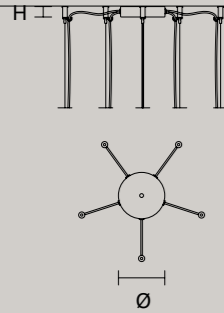

SINGLE CANOPIES

SINGLE CANOPY

SIZE		FINISHINGS	PRODUCT NAME
W	8,5 cm / 3.30"	G18	CREK S1
D	8,5 cm / 3.30"		
H	2 cm / 0.80"		

SINGLE CANOPY

SIZE		FINISHINGS	PRODUCT NAME
Ø	12 cm / 4.70"	G18	CREK S5
H	2,7 cm / 1.10"