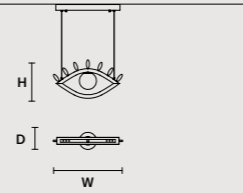

VISIO S M1		CE	UL
W	48 cm / 18.90"		
D	12 cm / 4.70"		
H	27 cm / 10.60"		
STANDARD INTEGRATED LED LIGHTING			
	5,5 W CRI>90		
	3000 K – 645 NOMINAL LM		
ON REQUEST			
	5,5 W CRI>90		
	2700 K – 612 NOMINAL LM		
DIMMABLE			
	TRIAC