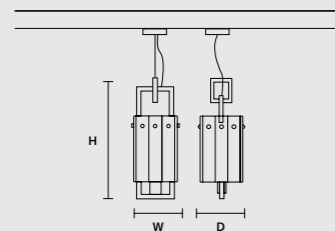

CREK S1

W	15.5 cm / 6.10"
D	15.5 cm / 6.10"
H	40 cm / 15.70"

STANDARD LIGHTING
1×E12×40 W MAX (NOT INCL.)