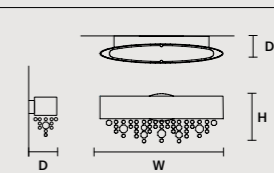

OLÀ A2 OV 50

W 50 cm / 19.708"
D 12 cm / 4.70"
H 18 cm / 7.10"

STANDARD LIGHTING
2×E26×60 W MAX (NOT INCL.)

STANDARD INTEGRATED LED LIGHTING
UP 5,2 W CRI>95
3000 K – 512 NOMINAL LM
DOWN 7,8 W CRI>95
3000 K – 768 NOMINAL LM

ON REQUEST
UP 5,2 W CRI>95
2700 K – 488 NOMINAL LM
DOWN 7,8 W CRI>95
2700 K – 732 NOMINAL LM

DIMMABLE
NO