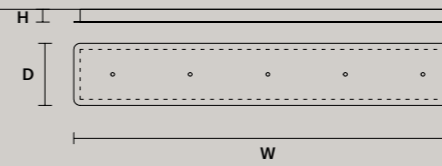

LINEAR CANOPY LN 125

SIZE		FINISHINGS	PRODUCT NAME
W	125 cm / 49.20"	V98	CREK C5 LN 125
D	20 cm / 7.90"		
H	4 cm / 1.60"