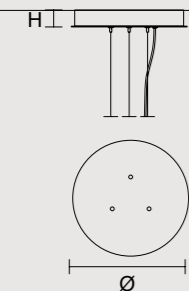

SINGLE CANOPY