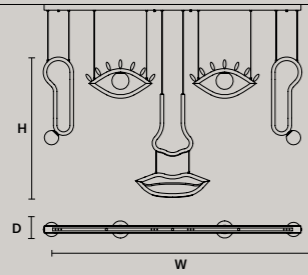

VISIO S FULL	
W	182 cm / 71.70"
D	12 cm / 4.70"
H	99 cm / 39.00"
STANDARD INTEGRATED LED LIGHTING	
	32,6 W CRI>90 3000 K – 3673 NOMINAL LM
ON REQUEST	
	32,6 W CRI>90 2700 K – 3489 NOMINAL LM
DIMMABLE	
	1-10V + PUSH