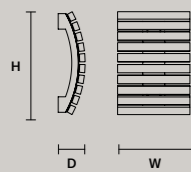

VEGAS A P VRT

W	28 cm / 11.00"
D	10 cm / 3.90"
H	38 cm / 15.00"
STANDARD INTEGRATED LED LIGHTING	
7 W CRI>95 3000 K – 746 NOMINAL LM	
ON REQUEST	
7 W CRI>95 2700 K – 712 NOMINAL LM	
DIMMABLE	
NO