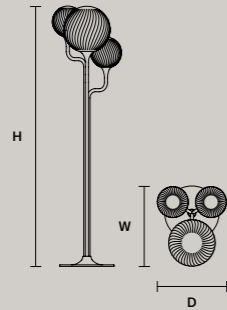

TEE STL3

W	52 cm / 20.50"
D	45 cm / 17.70"
H	170 cm / 66.90"

STANDARD LIGHTING

2×E14×15 W MAX (NOT INCL.)*
1 xE27 x 20 W MAX (NOT INCL.)**
* BULB MAX
Ø 37 mm/1.50" W max 150 mm/5.90"
** BULB MAX
Ø 62 mm/2.40" W max 185 mm/7.30"