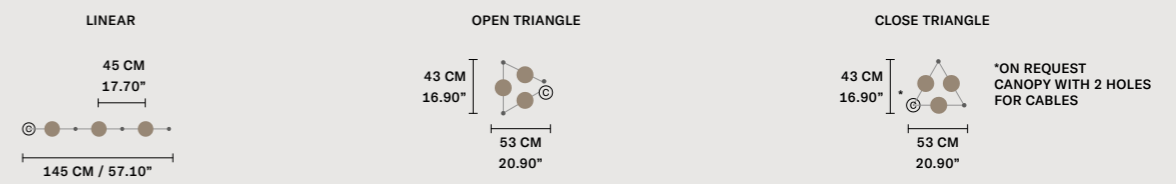

SUGGESTED CONFIGURATION FOR C3