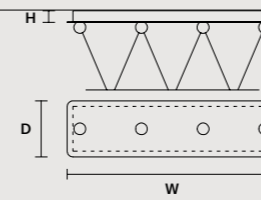

MULTIPLE CANOPIES

LINEAR CANOPY LN 75