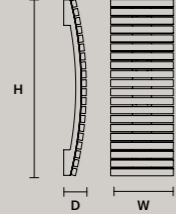

VEGAS A G VRT

W	28 cm / 11.00"
D	10 cm / 3.90"
H	79 cm / 31.10"
STANDARD INTEGRATED LED LIGHTING	
14 W CRI>95 3000 K – 1492 NOMINAL LM	
ON REQUEST	
14 W CRI>95 2700 K – 1424 NOMINAL LM	
DIMMABLE	
NO