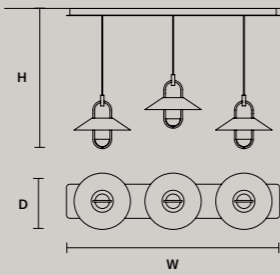

DIMMABLE

1-10V + PUSH + DALI