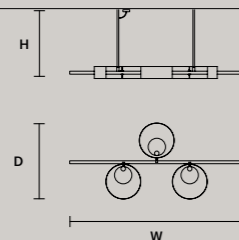

SOUND BIL3	
W	134 cm / 52.80"
D	64 cm / 25.20"
H	58 cm / 22.80"
WITH ROD B**	
STANDARD LIGHTING	
3xG9x10 W MAX (NOT INCL.)*	
STANDARD INTEGRATED LED LIGHTING	
UP	13,5 W CRI>90 3000 K – 1950 NOMINAL LM
DOWN	13,5 W CRI>90 3000 K – 1950 NOMINAL LM
ON REQUEST	
UP	13,5 W CRI>90 2700 K – 1657 NOMINAL LM
DOWN	13,5 W CRI>90 2700 K – 1657 NOMINAL LM
DIMMABLE	
1-10V + PUSH