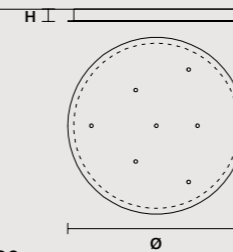

ROUND CANOPY RD 40

SIZE		FINISHINGS	PRODUCT NAME
Ø	40 cm / 15.70"	● V91	POSY C5 RD 40
H	4 cm / 1.60"		

ROUND CANOPY RD 60

SIZE		FINISHINGS	PRODUCT NAME
Ø	60 cm / 23.60"	● V91	POSY C7 RD 60
H	4 cm / 1.60"		POSY S7