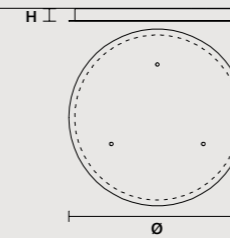

ROUND CANOPY RD 60

SIZE		FINISHINGS	PRODUCT NAME
Ø	60 cm / 23.60"	● V91	LUPPITER C3 RD 60
H	4 cm / 1.60"