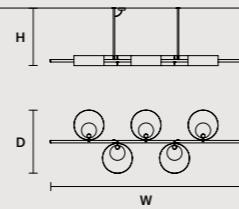

SOUND BIL5	
W	191 cm / 75.20"
D	64 cm / 25.20"
H	58 cm / 22.80"
WITH ROD B**	
STANDARD LIGHTING	
5xG9x40 W MAX (NOT INCL.)	
STANDARD INTEGRATED LED LIGHTING	
UP	22 W CRI>90 3000 K – 3250 NOMINAL LM
DOWN	22 W CRI>90 3000 K – 3250 NOMINAL LM
ON REQUEST	
UP	22 W CRI>90 2700 K – 2762 NOMINAL LM
DOWN	22 W CRI>90 2700 K – 2762 NOMINAL LM
DIMMABLE	
0-10V