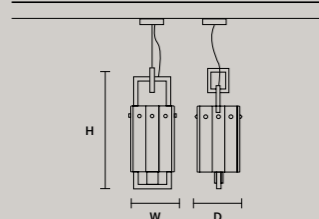

CREK S1

W 15,5 cm / 6.10"
D 15,5 cm / 6.10"
H 40 cm / 15.70"

STANDARD LIGHTING
1×E14×10 W MAX (NOT INCL.)