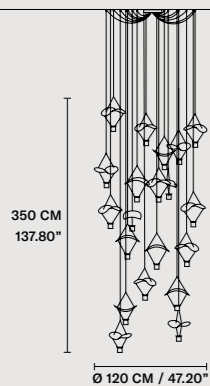

SUGGESTED CONFIGURATION FOR C5 P X4