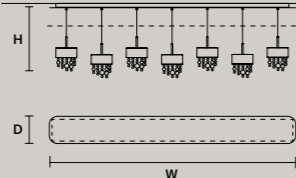

DIMMABLE

1-10V + DALI + PUSH

OLÀ C3 RD 40

Ø 40 cm / 15.70"
H MAX 180 cm / 70.90"

STANDARD LIGHTING

6xG9x10 W MAX (NOT INCL.)

STANDARD INTEGRATED LED LIGHTING

DOWN 22,5 W CRI>90
3000 K – 3240 NOMINAL LM

ON REQUEST

DOWN 22,5 W CRI>90
2700 K – 3078 NOMINAL LM