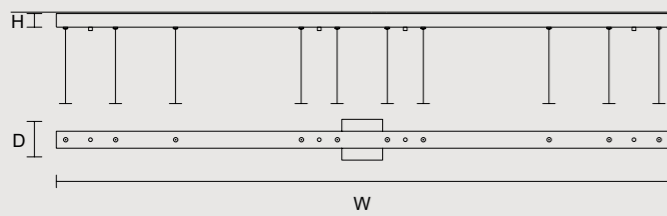

SINGLE CANOPY

SIZE	FINISHINGS	PRODUCT NAME
W 180 cm / 70.90"	● V87	VISIO S FULL
D 12 cm / 4.70"		
H 4 cm / 1.60"		

MULTIPLE CANOPIES

ROUND CANOPY RD 40

SIZE	FINISHINGS	PRODUCT NAME
ø 40 cm / 15.70"	● V91	VISIO C3 M2 RD 40
H 4 cm / 1.60"		

ROUND CANOPY RD 60

SIZE	FINISHINGS	PRODUCT NAME
ø 60 cm / 23.60"	● V91	VISIO C3 M1 RD 60
H 4 cm / 1.60"		

ROUND CANOPY RD 80

SIZE	FINISHINGS	PRODUCT NAME
ø 80 cm / 31.50"	● V91	VISIO C5 RD 80
H 4 cm / 1.60"