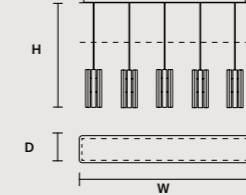

VEGAS C5 LN 125

W	125 cm / 49.20"
D	20 cm / 7.90"
H MAX	150 cm / 59.10"
INTEGRATED LED LIGHTING	
27 W CRI>90 3000K – 3440 Nominal lm	
ON REQUEST	
27 W CRI>90 2700 K – 3268 NOMINAL LM	
DIMMABLE	
0-10V