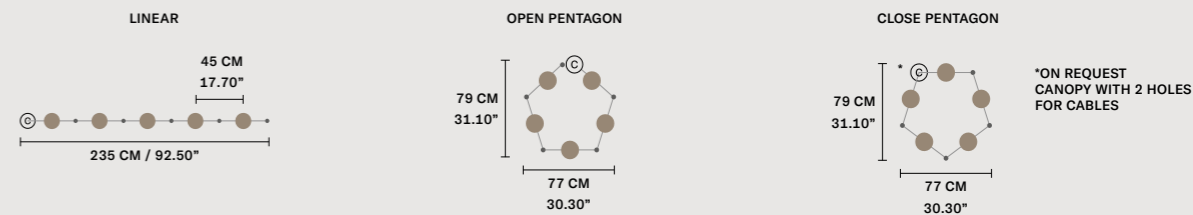

SUGGESTED CONFIGURATION FOR C5