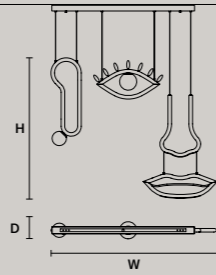

VISIO S 1/2	
W	117 cm / 46.10"
D	12 cm / 4.70"
H	99 cm / 39.00"
STANDARD INTEGRATED LED LIGHTING	
	21,6 W CRI>90 3000 K – 2383 NOMINAL LM
ON REQUEST	
	21,6 W CRI>90 2700 K – 2263 NOMINAL LM
DIMMABLE	
	1-10V + PUSH