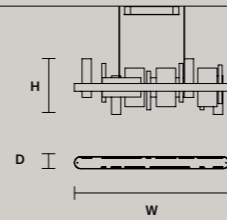

RIBBON S100	
W	100 cm / 39.40"
D	8 cm / 3.10"
H	33 cm / 13.00"
STANDARD INTEGRATED LED LIGHTING	
UP	9,36 W CRI>95 3000 K – 998 NOMINAL LM
DOWN	21,1 W CRI>95 3000 K – 2250 NOMINAL LM
ON REQUEST	
UP	9,36 W CRI>95 2700 K – 951 NOMINAL LM
DOWN	21,1 W CRI>95 2700 K – 2145 NOMINAL LM
DIMMABLE	
0-10V