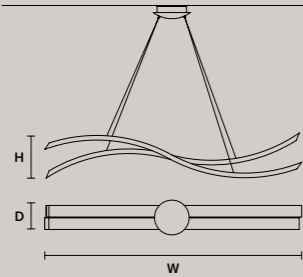

Libe

Telaio in metallo galvanizzato con diffusore in losanghe di cristallo opaco. Illuminazione LED.

Galvanised metal frame with a matt crystal lozenge diffuser. LED lighting.

Gestell aus galvanisch beschichtetem Metall mit Diffusor in matten Kristallrauten. LED-Leuchtmittel.

Marco de metal galvanizado con difusor en pastillas de cristal opaco. Iluminación LED.

Structure en métal galvanisé avec diffuseur en losanges en cristal mat. Éclairage à LED.

Каркас из оцинкованного металла с рассеивателем из пластин матового хрусталя. Светодиодный светильник.

电镀金属灯架，带不透明水晶菱形散光罩。LED 灯。

إطار معدني مجلفن مع ناشر من المعينات الكريستالية غير شفافة. الإنارة ليدي.

DISCOVER MORE

LIBE S160	
W	160 cm / 63.00"
D	16 cm / 6.30"
H	30 cm / 11.80"
STANDARD INTEGRATED LED LIGHTING	
104 W CRI>90 3000 K – 9770 NOMINAL LM	
ON REQUEST	
104 W CRI>90 2700 K – 9280 NOMINAL LM	
DIMMABLE	
1-10V	

LIBE S100	
W	100 cm / 39.40"
D	16 cm / 6.30"
H	20 cm / 7.90"
STANDARD INTEGRATED LED LIGHTING	
63 W CRI>90 3000 K – 5922 NOMINAL LM	
ON REQUEST	
63 W CRI>90 2700 K – 5620 NOMINAL LM	
DIMMABLE	
0-10V