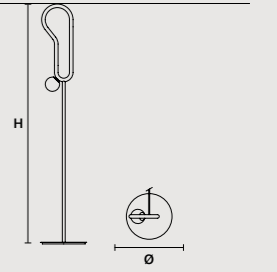

VISIO STL M2		CE	UL
ø	32 cm / 12.60"		
H	166 cm / 65.40"		
STANDARD INTEGRATED LED LIGHTING			
	5,5 W CRI>90		
	3000 K – 645 NOMINAL LM		
ON REQUEST			
	5,5 W CRI>90		
	2700 K – 612 NOMINAL LM		
DIMMABLE			
	NO