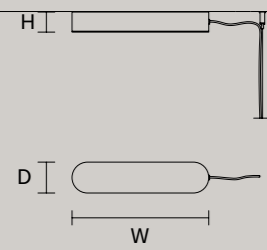

SINGLE CANOPIES

SINGLE CANOPY

SIZE	FRAME FINISHINGS	CANOPY FINISHINGS	PRODUCT NAME
W 35,5 cm / 14.00"	● V90	● V90	RIBBON S200
D 8 cm / 3.10"	● G01*	● G01*	RIBBON S150
H 5,2 cm / 2.00"			RIBBON S100
			RIBBON S70
			RIBBON S80
			RIBBON S50

*NOT AVAILABLE FOR RIBBON S80
AND RIBBON S50