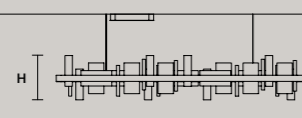

DIMMABLE

0-10V