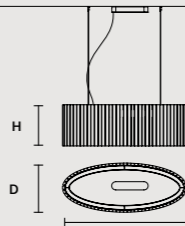

VEGAS S OV120	
W	120 cm / 47.20"
D	48 cm / 18.90"
H	40 cm / 15.70"
INTEGRATED LED LIGHTING	
87,6 W CRI>95 3000 K - 9344 NOMINAL LM	
ON REQUEST	
87,6 CRI>95 2700 K - 8906 NOMINAL LM	
DIMMABLE	
0-10V