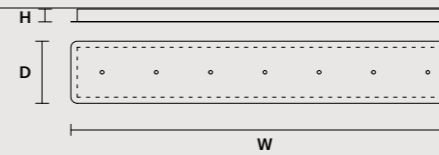

LINEAR CANOPY LN 125

SIZE		FINISHINGS	PRODUCT NAME
W	125 cm / 49.20"	● V91	POSY C7 LN 125
D	20 cm / 7.90"		
H	4 cm / 1.60"