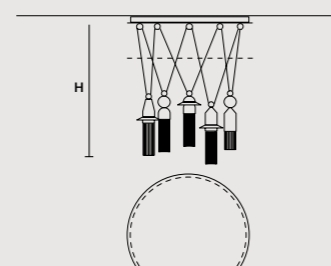

NAPPE C5 RD 80

∅	80 cm / 31.50"
H MAX	155 cm / 61.00"
INTEGRATED LED LIGHTING	
5 × 27 W CRI>90 3000 K - 3440 NOMINAL LM	
ON REQUEST	
5 × 27 W CRI>90 2700 K - 3268 NOMINAL LM	
DIMMABLE	
0-10V