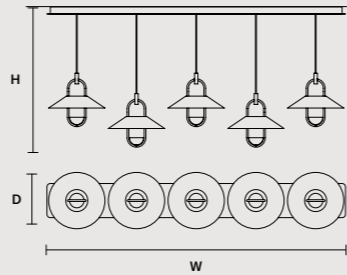

LUPPITER C5 LN 175

W 175 cm / 68.90"
D 33 cm / 13.00"
H MAX 185 cm / 72.80"

STANDARD INTEGRATED LED LIGHTING
68 W CRI>90
3000 K – 8895 NOMINAL LM

ON REQUEST
68 W CRI>90
2700 K – 8480 NOMINAL LM

DIMMABLE
0-10V