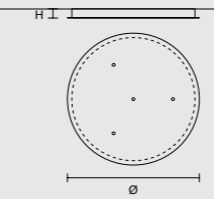

## ROUND CANOPY RD 60

SIZE	FINISHINGS	PRODUCT NAME
Ø 60 cm / 23.60"	● V98	VOLLEE C4P RD 60
H 4 cm / 1.60"		