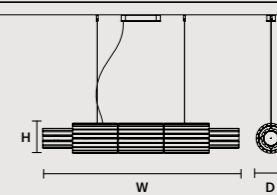

VEGAS BIL 180	
W	175 cm / 68.90"
D	27 cm / 10.60"
H	27 cm / 10.60"
INTEGRATED LED LIGHTING	
72 W CRI>95 3000 K - 7680 NOMINAL LM	
ON REQUEST	
72 W CRI>95 2700 K - 7320 NOMINAL LM	
DIMMABLE	
0-10V