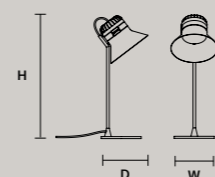

CORDEA TL S

W 14 cm / 5.50"
D 15 cm / 5.90"
H 37 cm / 14.60"

STANDARD INTEGRATED LED LIGHTING
4,9 W CRI>90 3000 K - 480 NOMINAL LM
ON REQUEST
4,9 W CRI>90 2700 K - 430 NOMINAL LM
DIMMABLE
NO