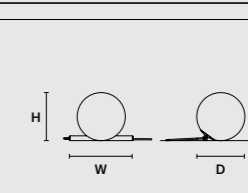

POSY TL		CE	UL*
W	26 cm / 10.20"		
D	20 cm / 7.90"		
H	20 cm / 7.90"		
STANDARD LIGHTING			
1×E12×10 W MAX (NOT INCL.)*			

* BULB MAX
Ø 37 mm / 1.50" W 110 mm / 4.30"