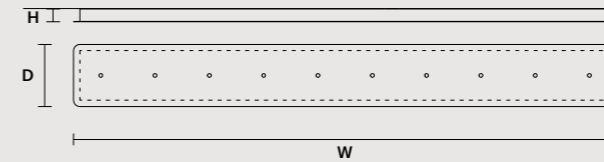

LINEAR CANOPY LN 175

SIZE	FINISHINGS	PRODUCT NAME
W 175 cm / 68.90"	● V86	IGLÙ C10 LN 175
D 20 cm / 7.90"		
H 4 cm / 1.60"		

ROUND CANOPY RD 40

SIZE	FINISHINGS	PRODUCT NAME
Ø 40 cm / 15.70"	● V86	IGLÙ C5 RD 40
H 4 cm / 1.60"