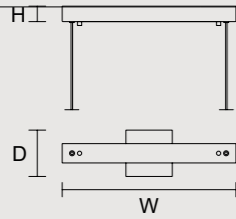

**DIMMABLE**

0-10V

SINGLE CANOPIES

SINGLE CANOPY

SIZE	FINISHINGS	PRODUCT NAME
Ø 14 cm / 5.50"	● V86	IGLÙ S1 25
H 7 cm / 2.80"		

SINGLE CANOPY

SIZE	FINISHINGS	PRODUCT NAME
W 45 cm / 17.70"	● V86	IGLÙ S2
D 12 cm / 4.70"		
H 4 cm / 1.60"		