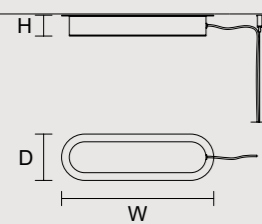

SINGLE CANOPIES

SINGLE CANOPY

SIZE	FRAME FINISHINGS	CANOPY FINISHINGS	PRODUCT NAME
W 35,5 cm / 14.00"	● V99	● V99	HONICÉ S200
D 12 cm / 4.70"	● G01*	● G01*	HONICÉ S150
H 5,4 cm / 2.10"			HONICÉ S100
			HONICÉ S70
			HONICÉ S80
			HONICÉ S50

*NOT AVAILABLE FOR HONICÉ S80
AND HONICÉ S50