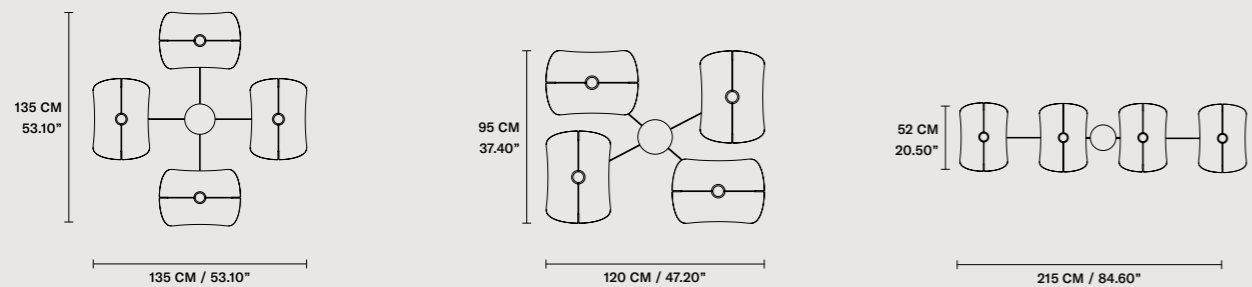

SUGGESTED CONFIGURATION FOR C4 G