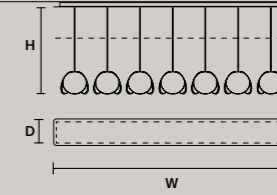

TIMEO C7 LN 175		CE
w	175 cm / 68.90"	
D	20 cm / 7.90"	
H MAX	140 cm / 55.10"	
STANDARD INTEGRATED LED LIGHTING		
	28 W CRI>90 3000 K - 3150 NOMINAL LM	
ON REQUEST		
	28 W CRI>90 2700 K - 2992 NOMINAL LM	
DIMMABLE		
	1-10V + DALI + PUSH