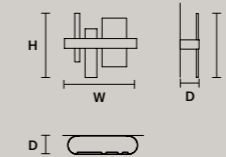

RIBBON A37	
W	37 cm / 14.60"
D	10 cm / 3.90"
H	33 cm / 13.00"
STANDARD INTEGRATED LED LIGHTING	
UP	3,51 W CRI>95 3000 K – 375 NOMINAL LM
DOWN	3,51 W CRI>95 3000 K – 375 NOMINAL LM
ON REQUEST	
UP	3,51 W CRI>95 2700 K – 357 NOMINAL LM
DOWN	3,51 W CRI>95 2700 K – 357 NOMINAL LM
DIMMABLE	
1-10V + PUSH	

v90 Nero opaco
Matt black