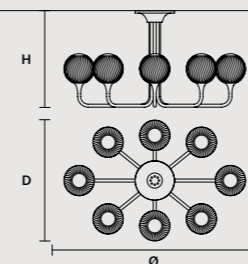

TEE PL8 OV 120	
∅ 120 cm / 47.20"	
D 80 cm / 31.50"	
H 63.5 cm / 25.00"	

STANDARD LIGHTING
8×E12×40 W MAX (NOT INCL.)
* BULB MAX
∅ 37 mm/1.50" W max 150 mm/5.90"