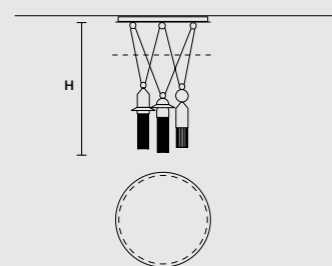

NAPPE C3 RD 60

∅	60 cm / 23.60"
H MAX	155 cm / 61.00"
INTEGRATED LED LIGHTING	
3 × 16,2 W CRI>90 3000 K - 2064 NOMINAL LM	
ON REQUEST	
3 × 16,2 W CRI>90 2700 K - 1960 NOMINAL LM	
DIMMABLE	
0-10V