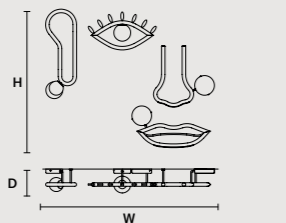

VISIO A SX		CE	UL
W	120 cm / 47.20"		
D	17 cm / 6.70"		
H	99 cm / 39.00"		
STANDARD INTEGRATED LED LIGHTING			
	21,6 W CRI>90		
	3000 K – 2383 NOMINAL LM		
ON REQUEST			
	21,6 W CRI>90		
	2700 K – 2263 NOMINAL LM		
DIMMABLE			
	NO