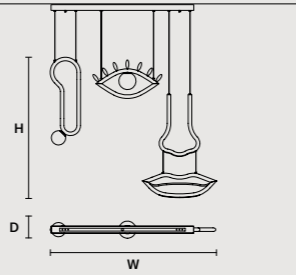

### ROUND CANOPY RD 60

SIZE	FINISHINGS	PRODUCT NAME
Ø 60 cm / 23.60"	● V91	VISIO C3 M1 RD 60
H 4 cm / 1.60"		

### ROUND CANOPY RD 80

SIZE	FINISHINGS	PRODUCT NAME
Ø 80 cm / 31.50"	● V91	VISIO C5 RD 80
H 4 cm / 1.60"		

# Visio

Painted metal structure. Opal white Murano triplex glass diffuser. LED lighting.

v87 Foundant Chocolate

Triplex Murano glass

VISIO S FULL		CE	UL
W	182 cm / 71.70"		
D	12 cm / 4.70"		
H	99 cm / 39.00"		
STANDARD INTEGRATED LED LIGHTING			
	32,6 W CRI>90		
	3000 K – 3673 NOMINAL LM		
ON REQUEST			
	32,6 W CRI>90		
	2700 K – 3489 NOMINAL LM		
DIMMABLE			
	0-10V		

VISIO S 1/2		CE	UL
W	117 cm / 46.10"		
D	12 cm / 4.70"		
H	99 cm / 39.00"		
STANDARD INTEGRATED LED LIGHTING			
	21,6 W CRI>90		
	3000 K – 2383 NOMINAL LM		
ON REQUEST			
	21,6 W CRI>90		
	2700 K – 2263 NOMINAL LM		
DIMMABLE			
	0-10V		