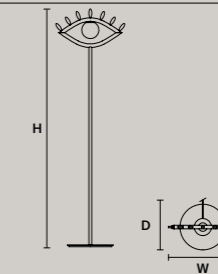

VISIO STL M1	
W	48 cm / 18.90"
D	32 cm / 12.60"
H	166.5 cm / 65.60"
STANDARD INTEGRATED LED LIGHTING	
	5,5 W CRI>90 3000 K – 645 NOMINAL LM
ON REQUEST	
	5,5 W CRI>90 2700 K – 612 NOMINAL LM
DIMMABLE	
	OWN BUTTON