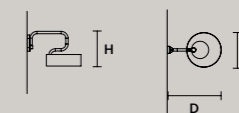

SOUND PL1	
ø	30 cm / 11.80"
H	13 cm / 5.10"
STANDARD LIGHTING	
1xG9x10 W MAX (NOT INCL.)*	
STANDARD INTEGRATED LED LIGHTING	
DOWN	5,5 W CRI>90 3000 K – 873 NOMINAL LM
ON REQUEST	
DOWN	5,5 W CRI>90 2700 K – 742 NOMINAL LM
DIMMABLE	
1-10V + PUSH	

SOUND A1	
W	30 cm / 11.80"
D	45 cm / 17.70"
H	30 cm / 11.80"
STANDARD LIGHTING	
1xG9x10 W MAX (NOT INCL.)*	
STANDARD INTEGRATED LED LIGHTING	
UP	4,4 W CRI>90 3000 K – 650 NOMINAL LM
DOWN	4,4 W CRI>90 3000 K – 650 NOMINAL LM
ON REQUEST	
UP	4,4 W CRI>90 2700 K – 552 NOMINAL LM
DOWN	4,4 W CRI>90 2700 K – 552 NOMINAL LM
DIMMABLE	
NO