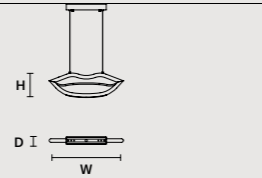

VISIO S M4		CE	UL
W	52 cm / 20.50"		
D	5 cm / 2.00"		
H	18 cm / 7.10"		
STANDARD INTEGRATED LED LIGHTING			
	6 W CRI>90		
	3000 K – 615 NOMINAL LM		
ON REQUEST			
	6 W CRI>90		
	2700 K – 584 NOMINAL LM		
DIMMABLE			
	NO