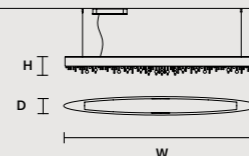

OLÀ S8 OV 210

W 210 cm / 82.70"
D 20 cm / 7.90"
H 20 cm / 7.90"

STANDARD LIGHTING
8×E12×40 W MAX (NOT INCL.)

STANDARD INTEGRATED LED LIGHTING
UP 15,6 W CRI>95
3000 K – 1536 NOMINAL LM
DOWN 70,2 W CRI>95
3000 K – 6912 NOMINAL LM

ON REQUEST
UP 15,6 W CRI>95
2700 K – 1464 NOMINAL LM
DOWN 70,2 W CRI>95
2700 K – 6588 NOMINAL LM

DIMMABLE
0-10V