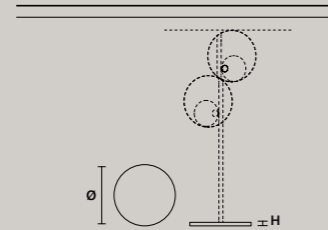

FLOOR LAMP BASE

H	1 cm / 0.40"
ø	40 cm / 15.70"

* ETL only for US market.

*G9 bulbs also valid for USA market.

SINGLE CANOPIES

SINGLE CANOPY

SIZE	FRAME FINISHINGS	CANOPY FINISHINGS	PRODUCT NAME	LIGHTING
ø 12,1 cm / 4.80"	G12	G12	SOUND S1	LED
H 10 cm / 3.90"	G18+V90	G18+V90	SOUND S1	STANDARD
			SOUND S6	STANDARD

SINGLE CANOPY

SIZE	FRAME FINISHINGS	CANOPY FINISHINGS	PRODUCT NAME	LIGHTING
ø 12,1 cm / 4.80"	G12	G12	SOUND S6	LED
H 15 cm / 5.90"	G18+V90	G18+V90		

SINGLE CANOPY

SIZE	FRAME FINISHINGS	CANOPY FINISHINGS	PRODUCT NAME	LIGHTING
ø 7 cm / 2.80"	G12	G12	SOUND BIL 5	STANDARD
H 2,5 cm / 1.00"	G18+V90	G18+V90	SOUND BIL 3	STANDARD

SINGLE CANOPY

SIZE	FRAME FINISHINGS	CANOPY FINISHINGS	PRODUCT NAME	LIGHTING
ø 18 cm / 7.10"	G12	G12	SOUND BIL 5	LED
H 4 cm / 1.60"	G18+V90	G18+V90	SOUND BIL 3	LED

SINGLE CANOPY

SIZE	FRAME FINISHINGS	CANOPY FINISHINGS	PRODUCT NAME	LIGHTING
ø 18 cm / 7.10"	G12	G12	SOUND OR 3	LED
H 4 cm / 1.60"	G18+V90	G18+V90	SOUND OR 3	STANDARD

SINGLE CANOPY

SIZE	FRAME FINISHINGS	CANOPY FINISHINGS	PRODUCT NAME	LIGHTING
ø 18 cm / 7.10"	G12	G12	SOUND OR 6	LED
H 4 cm / 1.60"	G18+V90	G18+V90	SOUND OR 6	STANDARD