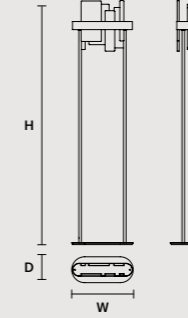

HONICÉ STL		CE
W	38 cm / 15.00"	
D	16 cm / 6.30"	
H	160 cm / 63.00"	
STANDARD INTEGRATED LED LIGHTING		
UP	6 W CRI>95 3000 K – 640 NOMINAL LM	
DOWN	6 W CRI>95 3000 K – 640 NOMINAL LM	
ON REQUEST		
UP	6 W CRI>95 2700 K – 610 NOMINAL LM	
DOWN	6 W CRI>95 2700 K – 610 NOMINAL LM	
DIMMABLE		
	OWN BUTTON