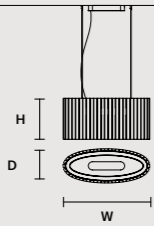

VEGAS S OV85	
W	85 cm / 33.50"
D	34 cm / 13.40"
H	40 cm / 15.70"
INTEGRATED LED LIGHTING	
58,8 W CRI>95 3000 K - 7570 NOMINAL LM	
ON REQUEST	
58,8 W CRI>95 2700 K - 7191 NOMINAL LM	
DIMMABLE	
0-10V