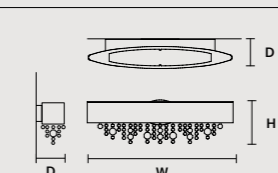

OLÀ A2 OV 70

W 70 cm / 27.60"
D 15 cm / 5.90"
H 20 cm / 7.90"

STANDARD LIGHTING
2×E26×60 W MAX (NOT INCL.)

STANDARD INTEGRATED LED LIGHTING
UP 11,7 W CRI>95
3000 K – 1152 NOMINAL LM
DOWN 19,5 W CRI>95
3000 K – 1920 NOMINAL LM

ON REQUEST
UP 11,7 W CRI>95
2700 K – 1098 NOMINAL LM
DOWN 19,5 W CRI>95
2700 K – 1830 NOMINAL LM

DIMMABLE
0-10V