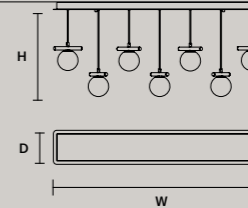

POSY C7 LN 125	
W	125 cm / 49.20"
D	20 cm / 7.90"
H MAX	160 cm / 63.00"

STANDARD LIGHTING	
7xG9x10 W MAX (NOT INCL.)*	
* BULB MAX Ø 37 mm/1.50" W 70 mm/2.80"