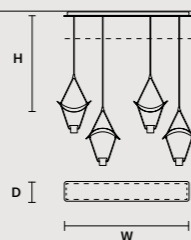

VOLLEE C4P LN 125		CE	UL
W	125 cm / 49.20"		
D	20 cm / 7.90"		
H MAX	200 cm / 78.70"		
STANDARD INTEGRATED LED LIGHTING			
	25,6 W CRI>90		
	3000 K – 3200 NOMINAL LM		
ON REQUEST			
	25,6 W CRI>90		
	2700 K – 3040 NOMINAL LM		
DIMMABLE			
	0- 10V