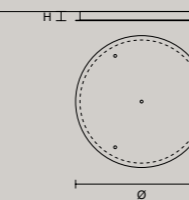

ROUND CANOPY RD 60

SIZE	FINISHINGS	PRODUCT NAME
Ø 60 cm / 23.60"	● V98	VOLLEE C4G RD 60
H 4 cm / 1.60"