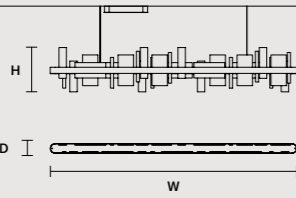

Ribbon

Painted metal frame.
Plate glasses. LED lighting.

*NOT AVAILABLE FOR RIBBON S80 AND RIBBON S50

RIBBON S200		CE	UL
W	200 cm / 78.70"		
D	8 cm / 3.10"		
H	33 cm / 13.00"		
STANDARD INTEGRATED LED LIGHTING			
UP	21,1 W CRI>95 3000 K – 2250 NOMINAL LM		
DOWN	44,46 W CRI>95 3000 K – 4742 NOMINAL LM		
ON REQUEST			
UP	21,1 W CRI>95 2700 K – 2145 NOMINAL LM		
DOWN	44,46 W CRI>95 2700 K – 4520 NOMINAL LM		
DIMMABLE			
	0-10V