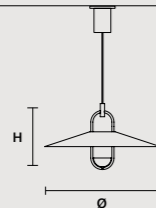

LUPPITER S1 P 55		CE	UL
Ø	55 cm / 21.70"		
H	31 cm / 12.20"		
STANDARD INTEGRATED LED LIGHTING			
UP	1,1 W CRI>90 3000 K – 140 NOMINAL LM		
DOWN	10,5 W CRI>90 3000 K – 1400 NOMINAL LM		
ON REQUEST			
UP	1,1 W CRI>90 2700 K – 130 NOMINAL LM		
DOWN	10,5 W CRI>90 2700 K – 1330 NOMINAL LM		
DIMMABLE			
TRIAC