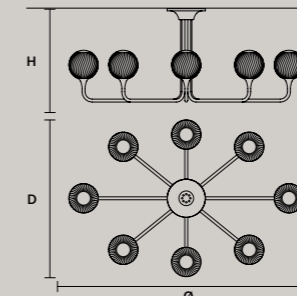

STANDARD LIGHTING

8×E14×15 W MAX (NOT INCL.)
* BULB MAX
∅ 37 mm/1.50" W max 150 mm/5.90"