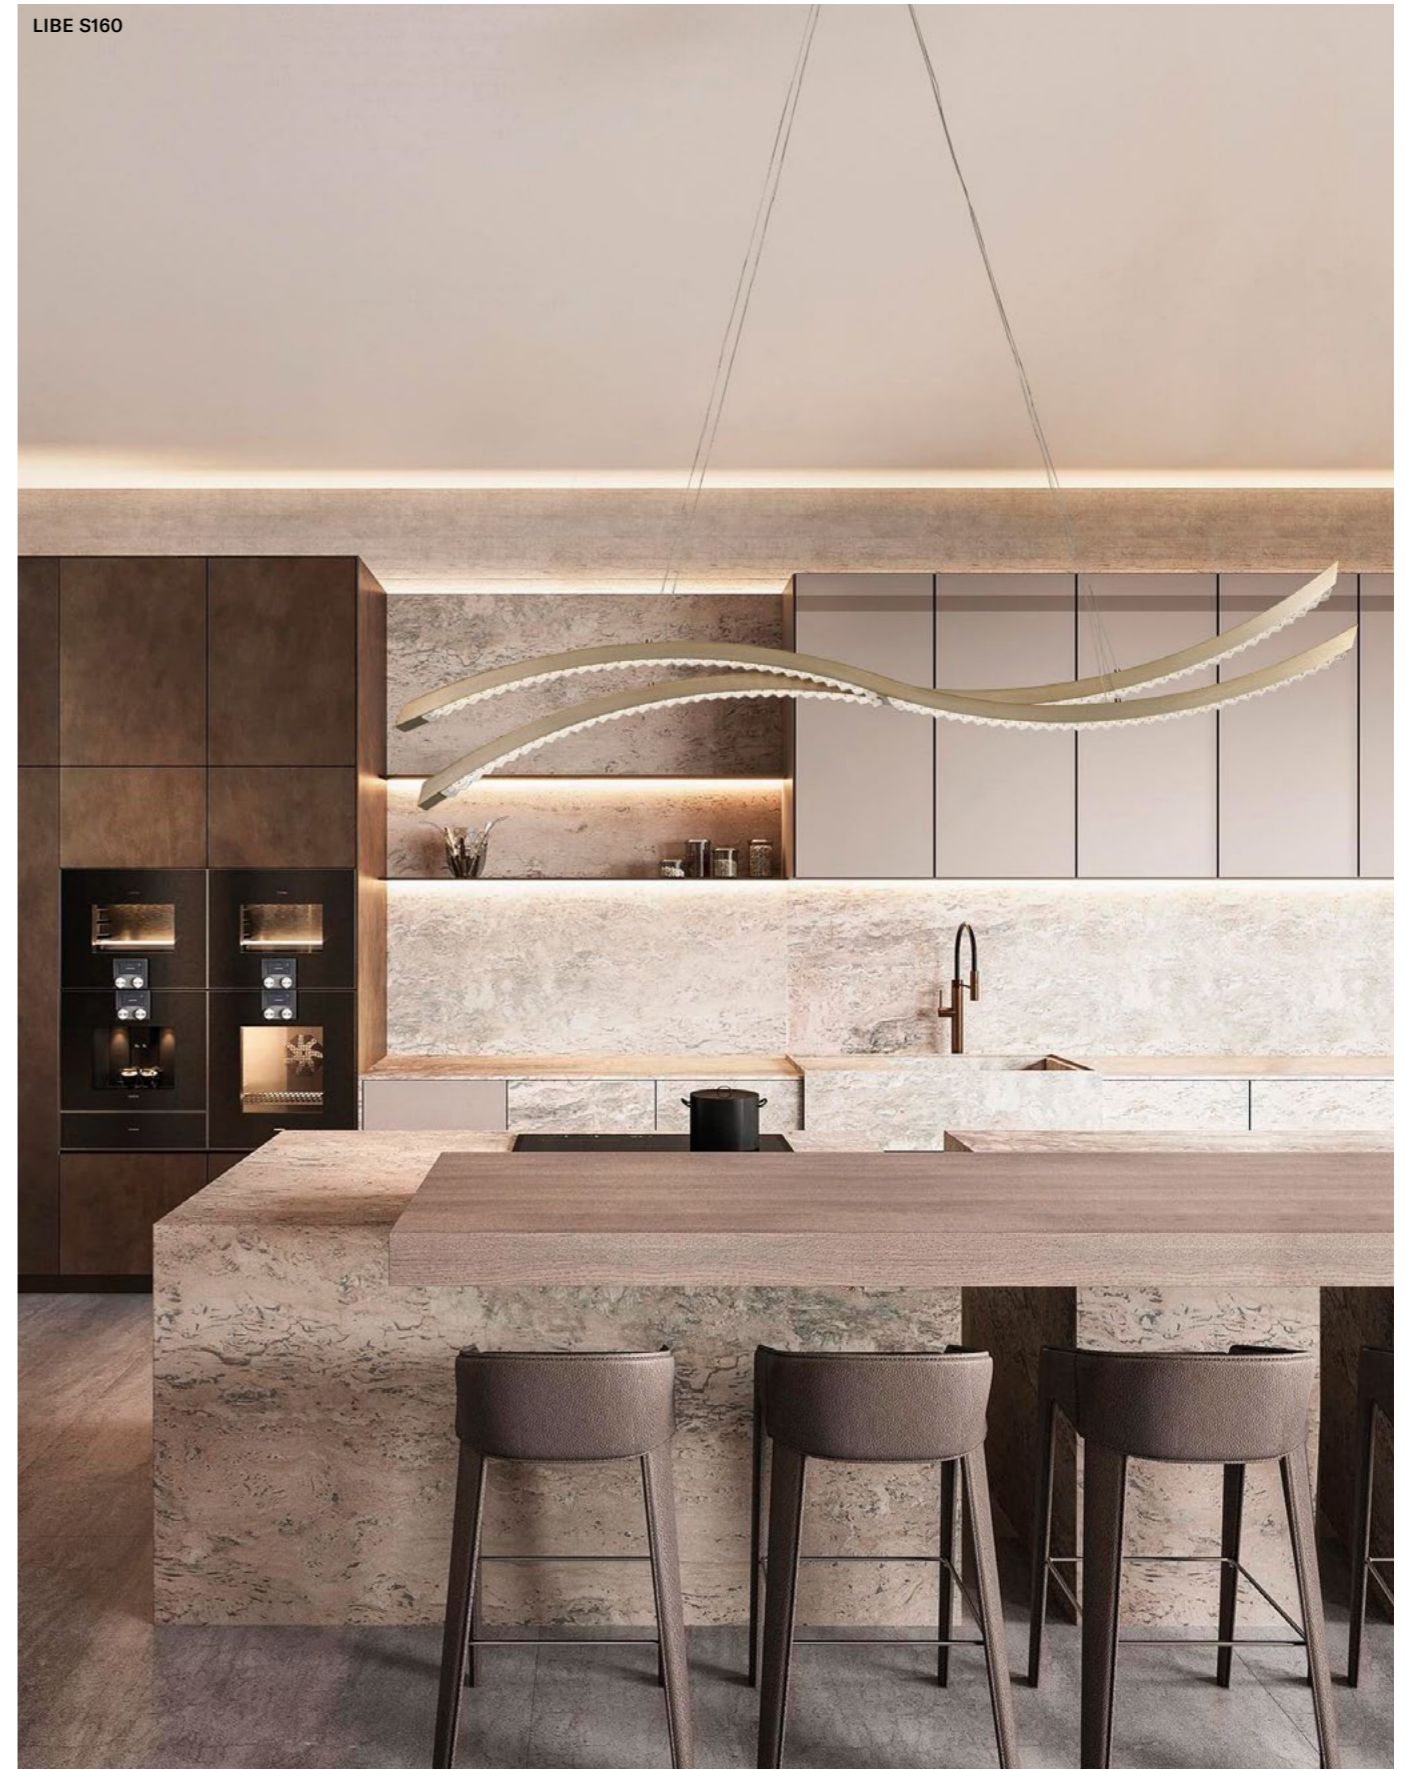

LIBE ROUND S90

DESIGN BY  
GIAMPAOLO RAMPOLLA  
E ANDREA LIGUORI

SUSPENSION  
APPLIQUE

LIBE ELLIPSE S120

LIBE A55