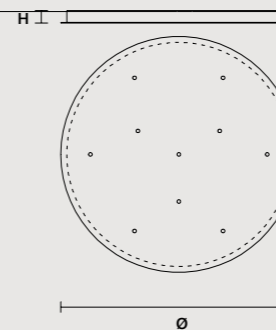

ROUND CANOPY RD 80