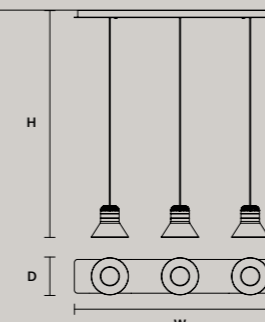

CORDEA C3 LN 125

W 125 cm / 49.20"
D 22 cm / 8.70"
H MAX 170 cm / 66.90"

STANDARD INTEGRATED LED LIGHTING
30 W CRI>90 3000 K - 4530 NOMINAL LM
ON REQUEST
30 W CRI>90 2700 K - 3810 NOMINAL LM
DIMMABLE
1-10V + PUSH