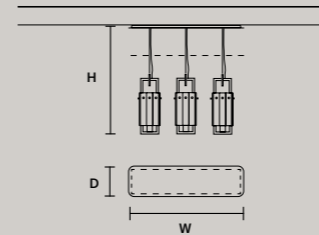

CREK C3 LN 75

W 75 cm / 29.50"
D 20 cm / 7.90"
H MAX 195 cm / 76.80"

STANDARD LIGHTING
3×E14×10 W MAX (NOT INCL.)