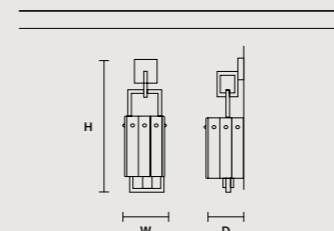

CREK A1

W	15.5 cm / 6.10"
D	13 cm / 5.10"
H	45 cm / 17.70"

STANDARD LIGHTING
1×E12×40 W MAX (NOT INCL.)