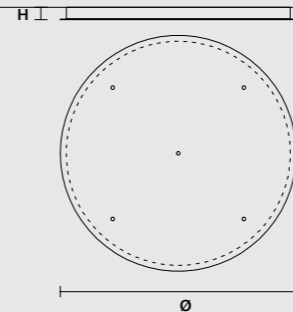

ROUND CANOPY RD 80

SIZE		FINISHINGS	PRODUCT NAME
Ø	80 cm / 31.50"	V98	HORO C5 RD 80
H	4 cm / 1.60"