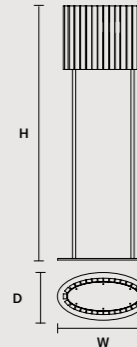

VEGAS STL

W	57 cm / 22.40"
D	30 cm / 11.80"
H	160 cm / 63.00"
INTEGRATED LED LIGHTING	
45,6 W CRI>95 3000 K – 4864 NOMINAL LM	
ON REQUEST	
45,6 W CRI>95 2700 K – 4636 NOMINAL LM	
DIMMABLE	
OWN BUTTON