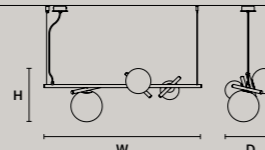

POSY BIL3	
W	100 cm / 39.40"
D	33 cm / 13.00"
H	34 cm / 13.40"

STANDARD LIGHTING	
1xG9x10 W MAX (NOT INCL.)* 2xE14x10 W MAX (NOT INCL.)**	
* BULB MAX Ø 37 mm/1.50" W 70 mm/2.80"	
** BULB MAX Ø 37 mm /1.50" W 110 mm/4.30"