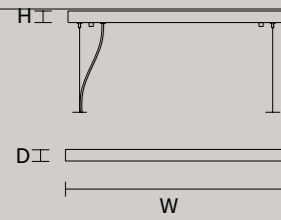

SINGLE CANOPY

SIZE		FINISHINGS	PRODUCT NAME
W	56 cm / 22.00"	G18	CREK S10
D	3 cm / 1.20"		CREK S14
H	3 cm / 1.20"