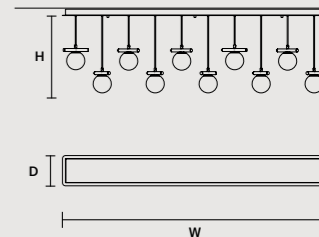

POSY C10 LN 175		CE	UL
W	175 cm / 68.90"		
D	20 cm / 7.90"		
H MAX	160 cm / 63.00"		
STANDARD LIGHTING			
10×G9×10 W MAX (NOT INCL.)*			

* BULB MAX
Ø 37 mm / 1.50" W 70 mm / 2.80"