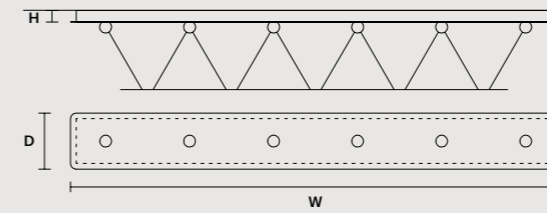

LINEAR CANOPY LN 175

SIZE	FINISHINGS	PRODUCT NAME
W 175 cm / 68.90" D 20 cm / 7.90" H 4 cm / 1.60"	V98	NAPPE C5 LN 175

ROUND CANOPY RD 40

SIZE	FINISHINGS	PRODUCT NAME
Ø 40 cm / 15.70" H 4 cm / 1.60"	V98	NAPPE C3 RD 40