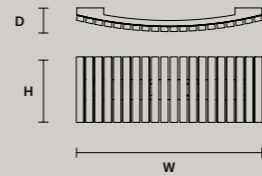

VEGAS A G

W	79 cm / 31.10"
D	10 cm / 3.90"
H	28 cm / 11.00"
STANDARD INTEGRATED LED LIGHTING	
14 W CRI>95 3000 K – 1492 NOMINAL LM	
ON REQUEST	
14 W CRI>95 2700 K – 1424 NOMINAL LM	
DIMMABLE	
NO