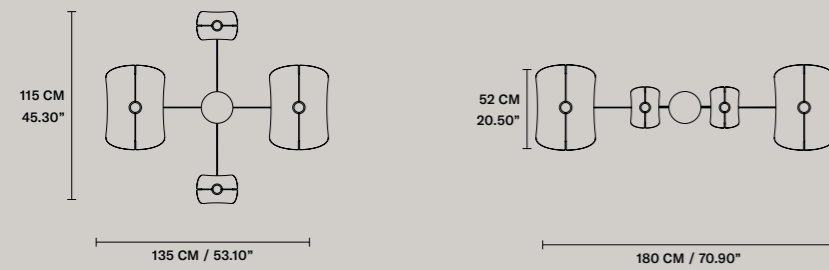

SUGGESTED CONFIGURATION FOR C 2+2