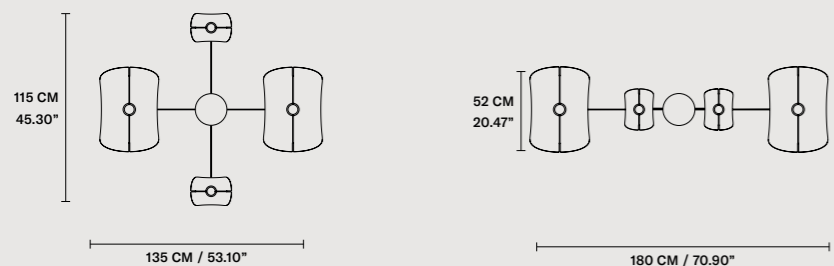

SUGGESTED CONFIGURATION FOR C 2+2