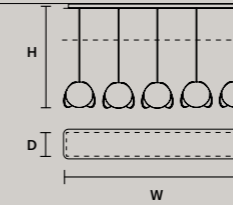

TIMEO C5 LN 125		CE
w	125 cm / 49.20"	
D	20 cm / 7.90"	
H MAX	140 cm / 55.10"	
STANDARD INTEGRATED LED LIGHTING		
	20 W CRI>90 3000 K - 2300 NOMINAL LM	
ON REQUEST		
	20 W CRI>90 2700 K - 2185 NOMINAL LM	
DIMMABLE		
	1-10V + DALI + PUSH