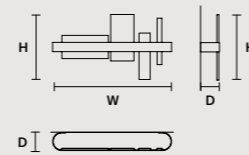

RIBBON A65		CE	UL
W	65 cm / 25.60"		
D	10 cm / 3.90"		
H	33 cm / 13.00"		
STANDARD INTEGRATED LED LIGHTING			
UP	5,8 W CRI>95 3000 K – 618 NOMINAL LM		
DOWN	5,8 W CRI>95 3000 K – 618 NOMINAL LM		
ON REQUEST			
UP	5,8 W CRI>95 2700 K – 589 NOMINAL LM		
DOWN	5,8 W CRI>95 2700 K – 589 NOMINAL LM		
DIMMABLE			
	0-10V