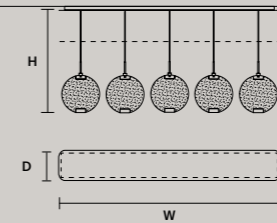

HORO C5 LN 175

W 175 cm / 68.90"
D 20 cm / 7.90"
H MAX 155 cm / 61.00"

STANDARD INTEGRATED LED LIGHTING
72 W CRI>95
3000 K – 7680 NOMINAL LM

ON REQUEST
72 W CRI>95
2700 K – 7320 NOMINAL LM

DIMMABLE
0-10V