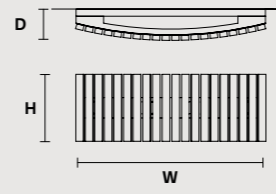

VEGAS A G

W	79 cm / 31.10"
D	10 cm / 3.90"
H	28 cm / 11.00"
INTEGRATED LED LIGHTING	
14 W CRI>95 3000 K – 1492 NOMINAL LM	
ON REQUEST	
14 W CRI>95 2700 K – 1424 NOMINAL LM	
DIMMABLE	
0-10V