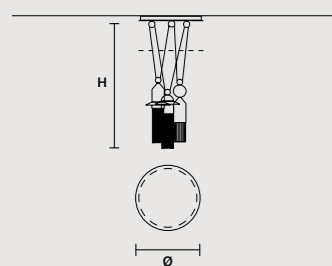

NAPPE C3 RD 40

∅	40 cm / 15.70"
H MAX	155 cm / 61.00"
INTEGRATED LED LIGHTING	
3 × 16,2 W CRI>90 3000 K - 2064 NOMINAL LM	
ON REQUEST	
3 × 16,2 W CRI>90 2700 K - 1960 NOMINAL LM	
DIMMABLE	
0-10V