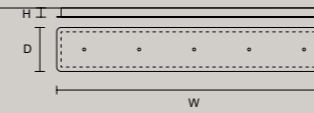

LINEAR CANOPY LN 125

SIZE		FINISHINGS	PRODUCT NAME
W	125 cm / 49.20"	● V91	TEE C5 LN 125
D	20 cm / 7.90"		
H	4 cm / 1.60"