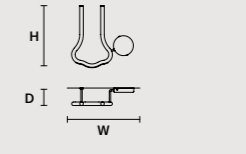

VISIO A M3		CE	UL
W	37.5 cm / 14.80"		
D	12 cm / 4.70"		
H	43 cm / 16.90"		
STANDARD INTEGRATED LED LIGHTING			
	4,6 W CRI>90		
	3000 K – 478 NOMINAL LM		
ON REQUEST			
	4,6 W CRI>90		
	2700 K – 454 NOMINAL LM		
DIMMABLE			
	NO