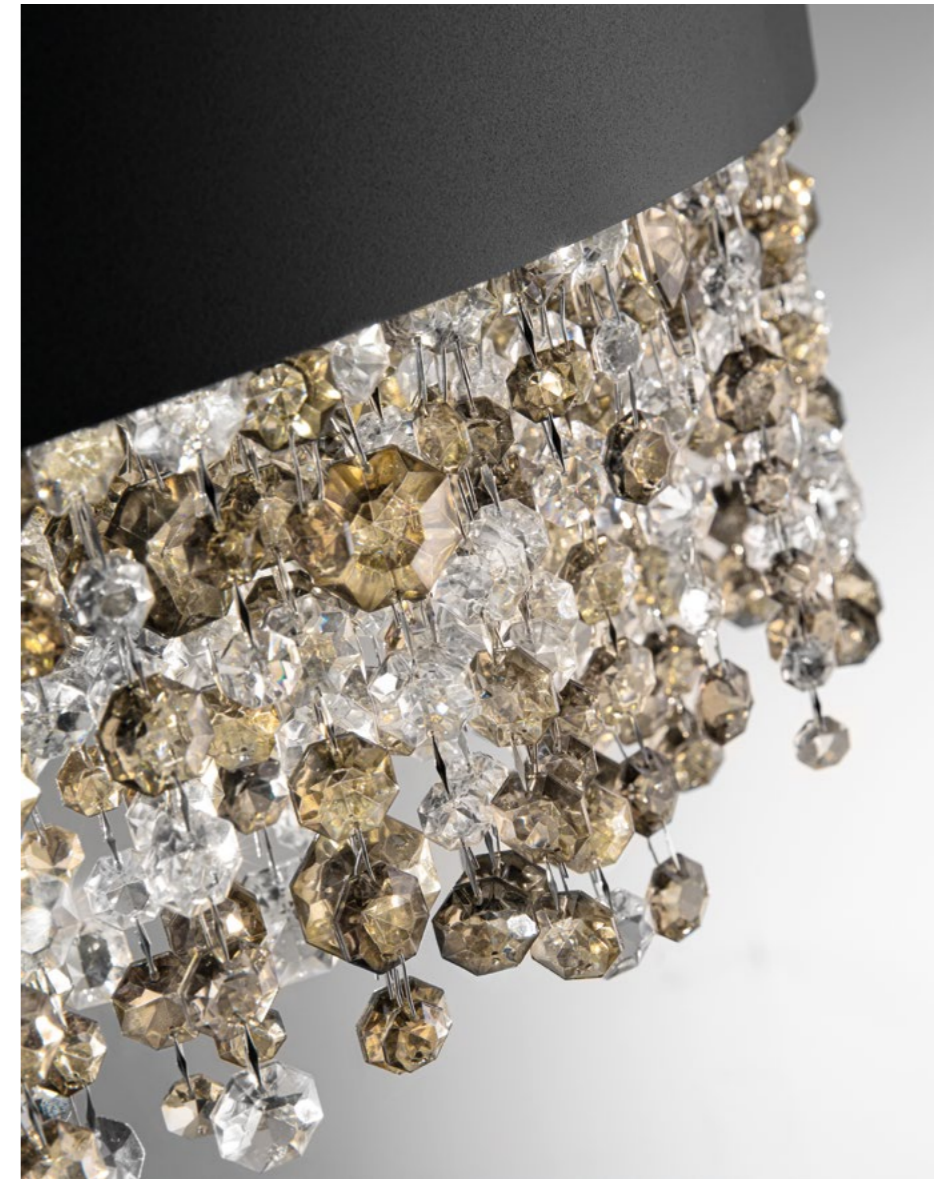

OLÀ PL6 90 LED