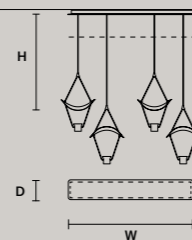

VOLLEE C4P LN 125		CE	UL
W	125 cm / 49.20"		
D	20 cm / 7.90"		
H MAX	200 cm / 78.70"		
STANDARD INTEGRATED LED LIGHTING			
	25,6 W CRI>90		
	3000 K – 3200 NOMINAL LM		
ON REQUEST			
	25,6 W CRI>90		
	2700 K – 3040 NOMINAL LM		
DIMMABLE			
	1-10V + PUSH