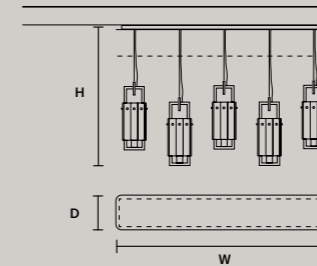

CREK C5 LN 125

W 125 cm / 49.20"
D 20 cm / 7.90"
H MAX 195 cm / 76.80"

STANDARD LIGHTING
5×E14×10 W MAX (NOT INCL.)