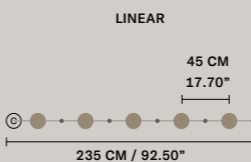

SUGGESTED CONFIGURATION FOR C5