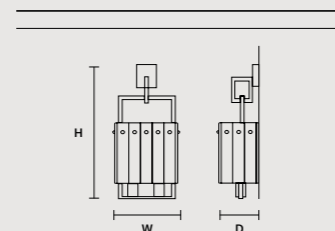

CREK A2

W	22.5 cm / 8.90"
D	13 cm / 5.10"
H	45 cm / 17.70"

STANDARD LIGHTING
2×E12×40 W MAX (NOT INCL.)