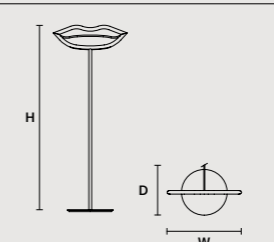

VISIO STL M4		CE	UL
W	52 cm / 20.50"		
D	32 cm / 12.60"		
H	129 cm / 50.80"		
STANDARD INTEGRATED LED LIGHTING			
	5,3 W CRI>90		
	3000 K – 546,6 NOMINAL LM		
ON REQUEST			
	5,3 W CRI>90		
	2700 K – 519 NOMINAL LM		
DIMMABLE			
	NO