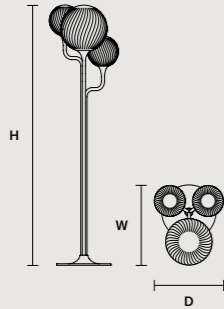

TEE STL3

w 52 cm / 20.50"
D 45 cm / 17.70"
H 170 cm / 66.90"

STANDARD LIGHTING
2×E12×40 W MAX (NOT INCL.)*
1×E26×60 W MAX (NOT INCL.)**
* BULB MAX
Ø 37 mm/1.50" W max 150 mm/5.90"
** BULB MAX
Ø 62 mm/2.40" W max 185 mm/7.30"