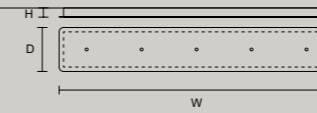

LINEAR CANOPY LN 125

SIZE	FINISHINGS	PRODUCT NAME
W 125 cm / 49.20"	● V98	TIMEO C5 LN 125
D 20 cm / 7.90"		
H 4 cm / 1.60"