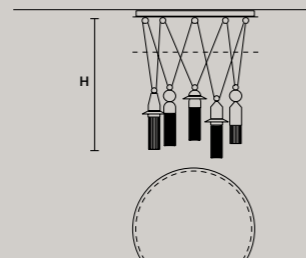

NAPPE C5 RD 80

∅ 80 cm / 31.50"
H MAX 155 cm / 61.00"

STANDARD INTEGRATED LED LIGHTING
5 x 27 W CRI>90
3000 K - 3440 NOMINAL LM

ON REQUEST
5 x 27 W CRI>90
2700 K - 3268 NOMINAL LM

DIMMABLE
1-10V + PUSH