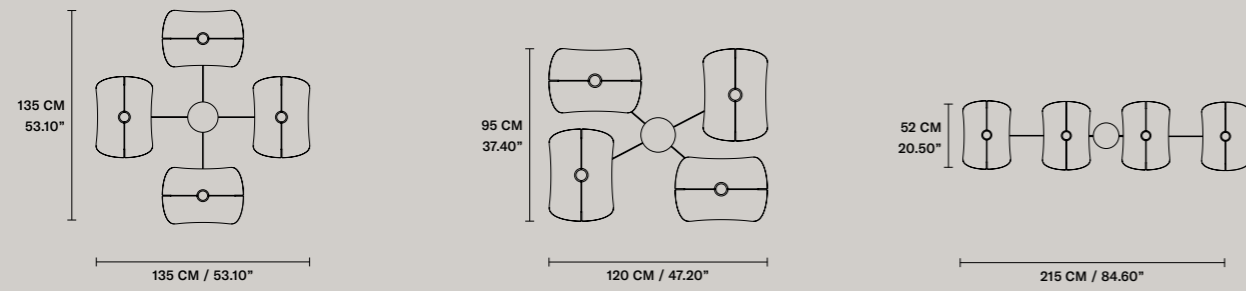

SUGGESTED CONFIGURATION FOR C4 G