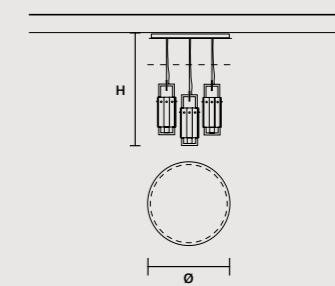

CREK C3 RD 60

ø	60 cm / 23.60"
H MAX	195 cm / 76.80"

STANDARD LIGHTING
3×E12×40 W MAX (NOT INCL.)