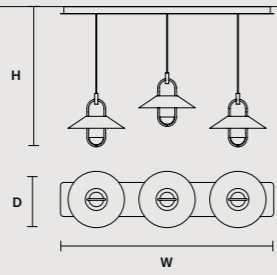

LUPPITER C3 LN 125

W 125 cm / 49.20"
D 33 cm / 13.00"
H MAX 185 cm / 72.80"

STANDARD INTEGRATED LED LIGHTING
40,8 W CRI>90
3000 K – 5337 NOMINAL LM

ON REQUEST
40,8 W CRI>90
2700 K – 5088 NOMINAL LM

DIMMABLE
1-10V