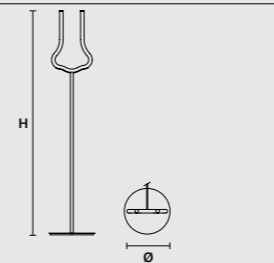

VISIO STL M3		CE	UL
ø	32 cm / 12.60"		
H	155 cm / 61.00"		
STANDARD INTEGRATED LED LIGHTING			
	4 W CRI>90		
	3000 K – 410 NOMINAL LM		
ON REQUEST			
	4 W CRI>90		
	2700 K – 389 NOMINAL LM		
DIMMABLE			
	NO