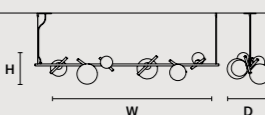

POSY BIL6		CE	UL
W	180 cm / 70.90"		
D	42 cm / 16.50"		
H	31 cm / 12.20"		
STANDARD LIGHTING			
2×G9×10 W MAX (NOT INCL.)* 4×E12×10 W MAX (NOT INCL.)**			

* BULB MAX
Ø 37 mm / 1.50" W 70 mm / 2.80"
** BULB MAX
Ø 37 mm / 1.50" W 110 mm / 4.30"