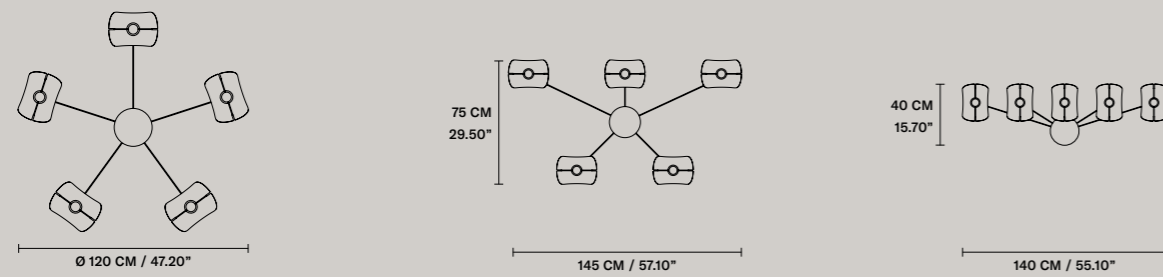

SUGGESTED CONFIGURATION FOR C5 P

SUGGESTED CONFIGURATION FOR C5 P X4