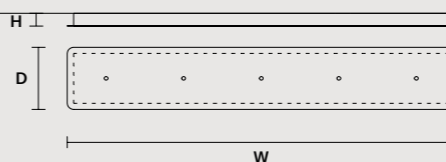

LINEAR CANOPY LN 125

SIZE		FINISHINGS	PRODUCT NAME
W	125 cm / 49.20"	V98	CREK C5 LN 125
D	20 cm / 7.90"		
H	4 cm / 1.60"