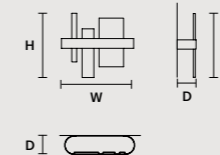

HONICÉ A37		CE	UL
W	37 cm / 14.60"		
D	10 cm / 3.90"		
H	33 cm / 13.00"		
STANDARD INTEGRATED LED LIGHTING			
UP	3,51 W CRI>95 3000 K – 375 NOMINAL LM		
DOWN	3,51 W CRI>95 3000 K – 375 NOMINAL LM		
ON REQUEST			
UP	3,51 W CRI>95 2700 K – 357 NOMINAL LM		
DOWN	3,51 W CRI>95 2700 K – 357 NOMINAL LM		
DIMMABLE			
	0-10V