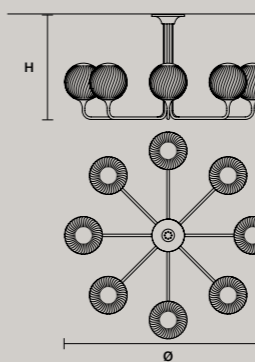

STANDARD LIGHTING

8×E27×20 W MAX (NOT INCL.)
* BULB MAX
∅ 62 mm/2.40" W max 185 mm/7.30"