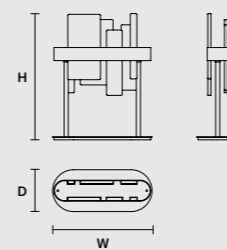

RIBBON TL		CE
W	38 cm / 15.00"	
D	16 cm / 6.30"	
H	48 cm / 18.90"	
STANDARD INTEGRATED LED LIGHTING		
UP	6 W CRI>95 3000 K – 640 NOMINAL LM	
DOWN	6 W CRI>95 3000 K – 640 NOMINAL LM	
ON REQUEST		
UP	6 W CRI>95 2700 K – 610 NOMINAL LM	
DOWN	6 W CRI>95 2700 K – 610 NOMINAL LM	
DIMMABLE		
	OWN BUTTON