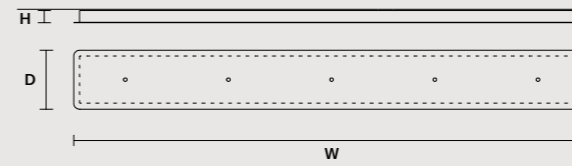

LINEAR CANOPY LN 175

SIZE		FINISHINGS	PRODUCT NAME
W	175 cm / 68.90"	● V91	LUPPITER C5 LN 175
D	20 cm / 7.90"		
H	4 cm / 1.60"