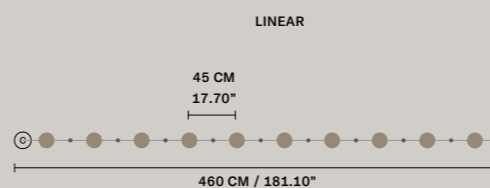

SUGGESTED CONFIGURATION FOR C10