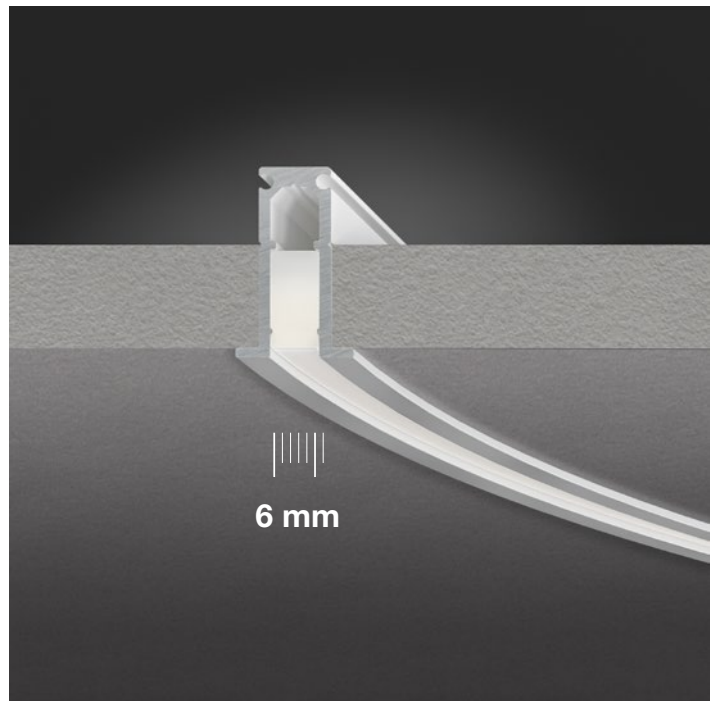

Thanks to its big surfaces and the innovative PET material with Class C acoustic absorption, the suspension panel reduces up to 70% of the reverberated sound (NRC 0.7) with Class 1 fire reaction class ISO 9705. The sound-absorbing panel is inserted in the same aluminum profile as Zero Round, lending itself to original compositions of elements without light source (Zero Round Acoustic) and suspension lamps (Zero Round and Arena). White, black, titanium, bronze and satin brass available finishes. Basalt color sound-absorbing panel, custom colors are available on request.

Profilo incasso

Recessed profile

KIPS

Enzo Panzeri 2020

KIPS è un sottilissimo profilo in alluminio ad incasso in cui la strip LED in silicone bianco opale disegna una linea di luce di soli 6mm. Studiata per l'installazione su pannelli in cartongesso a soffitto o parete, la combinazione di moduli lineari e curvi consente originali configurazioni continue da integrare con creatività al progetto degli interni.

KIPS is a very thin recessed aluminum profile in which the opal white silicone LED strip draws a line of light of only 6mm. Designed for installation on ceiling or wall plasterboard panels, the combination of linear and curved modules allows original continuous configurations to be creatively integrated into the interior design.