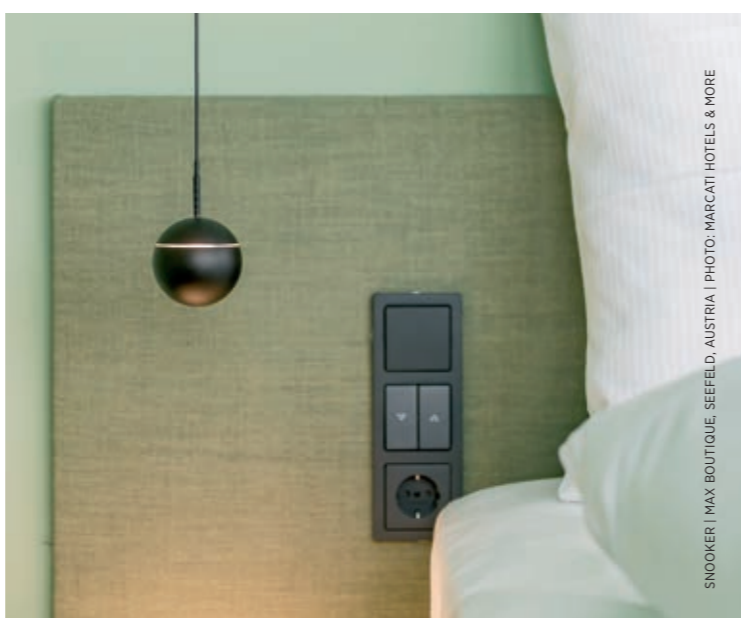

SNOOKER | MAX BOUTIQUE, SEEFELD, AUSTRIA | PHOTO: MARCATI HOTELS & MORE

▲ SNOOKER is the highlight in every single room of brand new boutique hotel Das Max in Seefeld, Austria.