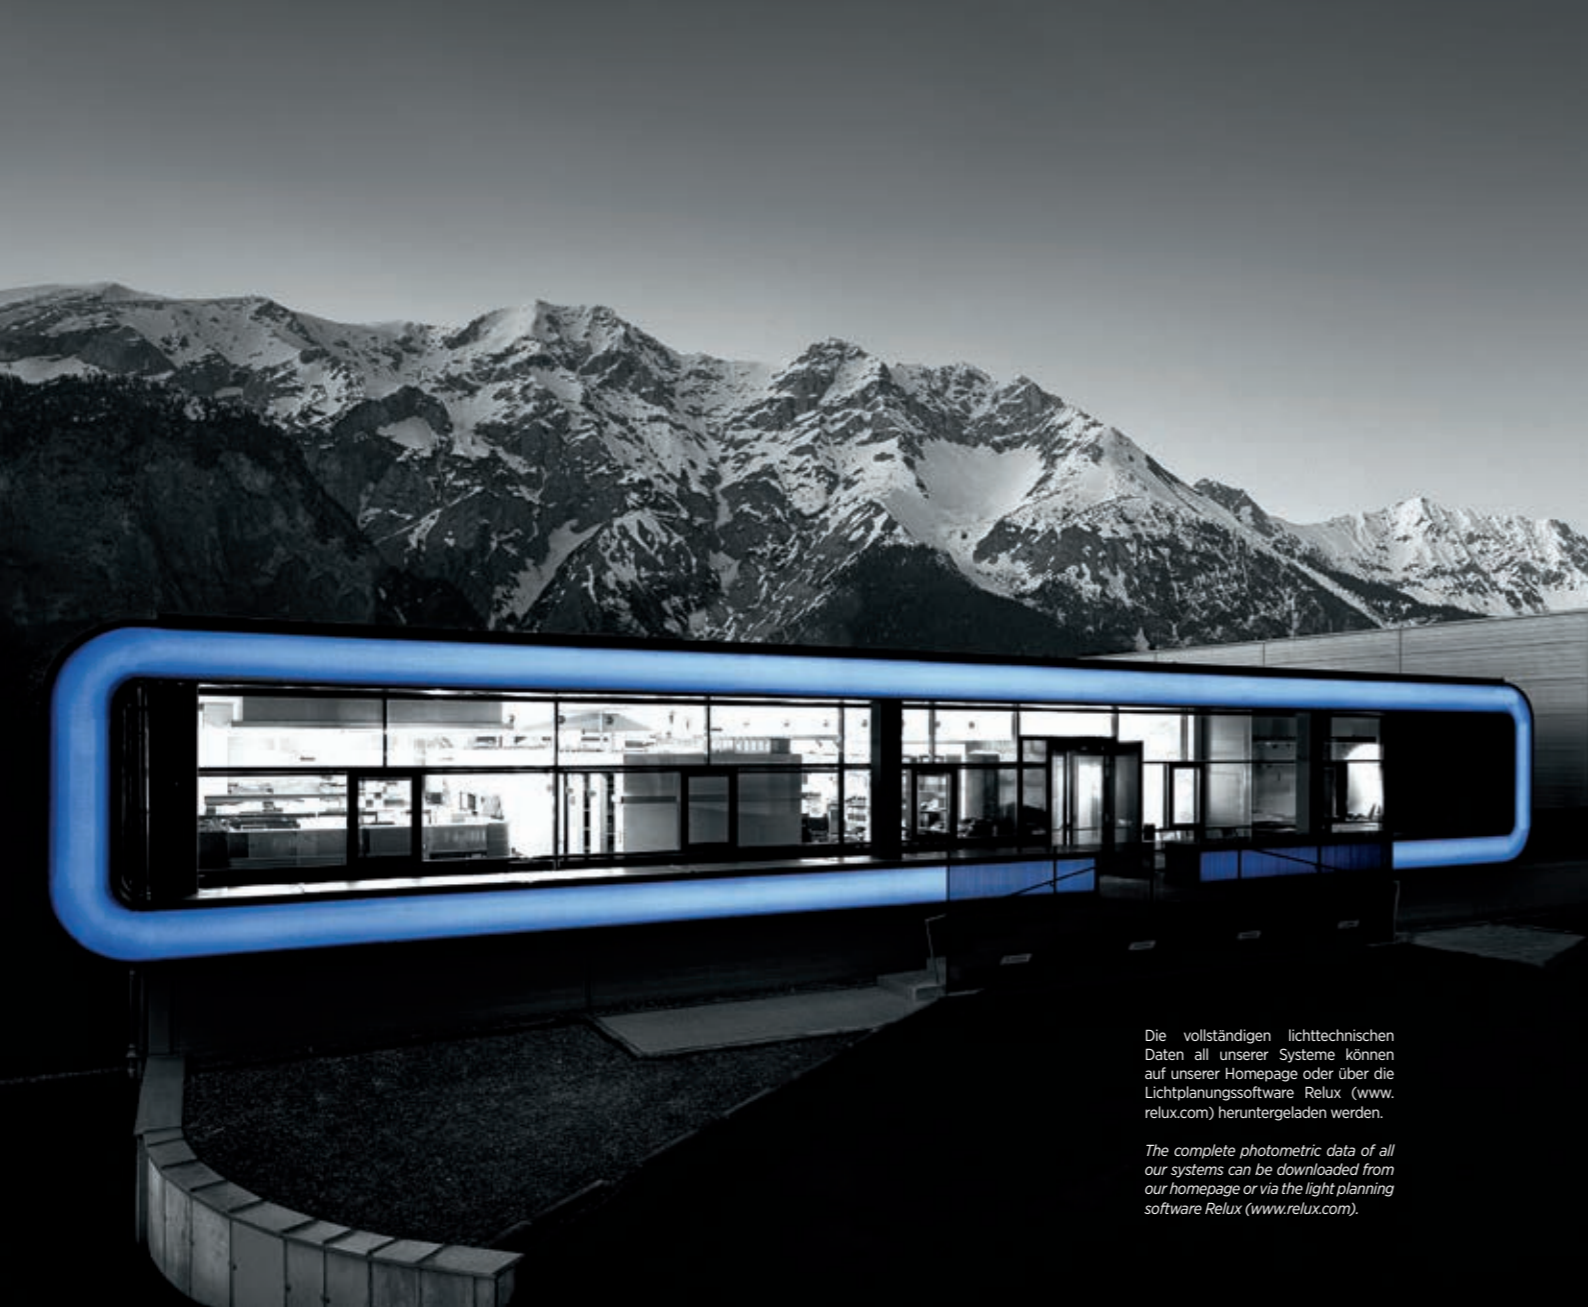

Die vollständigen lichttechnischen Daten all unserer Systeme können auf unserer Homepage oder über die Lichtplanungssoftware Relux (www.relux.com) heruntergeladen werden.

The complete photometric data of all our systems can be downloaded from our homepage or via the light planning software Relux (www.relux.com).

PROLICHT

EDITOR

Markus Kirchmair, PROLICHT
PROLICHT GmbH | Austria
6091 Neu-Götzens | Gewerbeplatz 9
T +43 5234 33 499 | F +43 5234 33 499 22
marketing@prolicht.at | www.prolicht.at

GRAPHIC DESIGN

Inge Marth, PROLICHT

PRINT

Litopat, Italy

EDITION

Spring 2019

ARTICLE-NUMBER

90-00954

IMAGES

from top left to bottom right:
page 30: 1, 2, 4: flickr; 3, 7: fotolia; 5, 8, 9, 11: pixabay; 10: adobestock
page 32: 3, 9: flickr; 5, 11: pixabay; 1, 7: shutterstock; 2, 4, 6, 8, 10: unsplash
page 34: 1, 5-7: pxhere; 2, 4, 8, 9, 11: pixabay; 3: shutterstock; 10: unsplash
page 36: 3: pixabay; 1, 2, 4-11: unsplash

PRODUCT PHOTOGRAPHY:

Armin Kuprian

Kopien und Auszüge aus dem Katalog oder Teile davon zu entnehmen, ist nur durch vorhergehende schriftliche Anfrage bzw. nachfolgendem und nachweisbarem Einverständnis des Herausgebers erlaubt. Der Herausgeber haftet nicht für eventuelle Druck- oder Satzfehler. Satz- und Druckfehler vorbehalten. Die in diesem Katalog angeführten Skizzen-, Größen-, Material- und Farbangaben sind rein indikativer Natur. PROLICHT behält sich das Recht vor, Charakteristika der Produkte jederzeit, ohne vorheriger Ankündigung zu ändern.

Wir weisen darauf hin, dass die dargestellten Farben aus technischen Gründen nicht den tatsächlichen Farbton unserer Produkte wiedergeben können und somit nicht verbindlich sind.

Copies and duplications of the catalogue or parts of it must be approved in written form by the editor. Editor and catalogue producer are not responsible for literal mistakes or printing errors. Printing errors and literal mistakes are reserved. PROLICHT reserves the right to alter material, dimensions and characteristics without prior notice.

Please note that due to technical reasons, the colours shown may not reflect the actual colour of our products and thus are not binding.