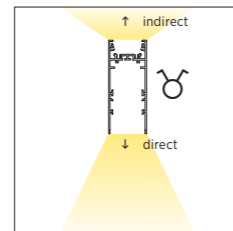

DIRECT / INDIRECT LIGHT CONTROL

Neben der Vielzahl an unterschiedlichen Downlight-Modulen ist HYPRO-X mit einer Uplight-Komponente für die indirekte Deckenbeleuchtung erhältlich. Direkt- und indirekt-Beleuchtung sind dabei getrennt voneinander steuerbar.