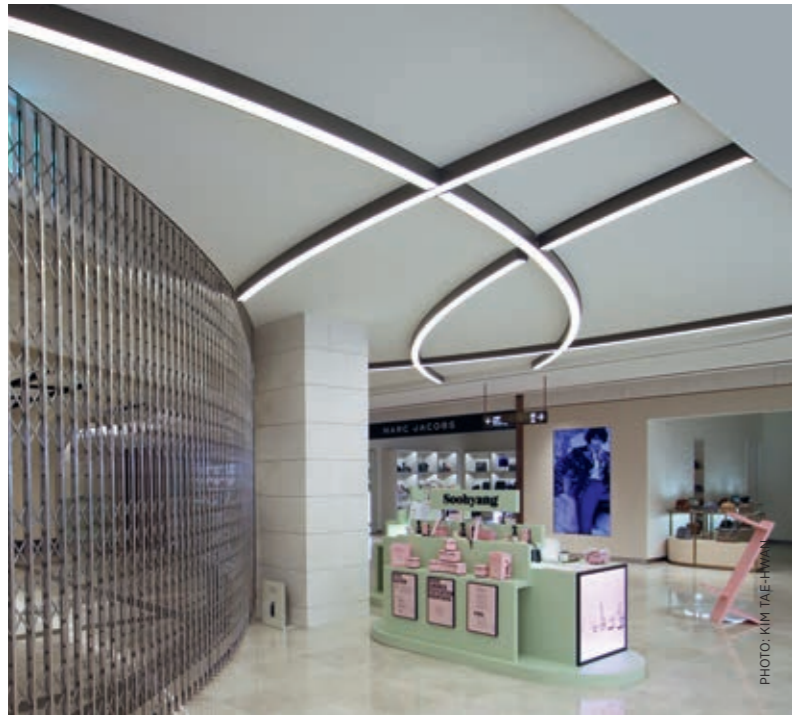

BEST OF 2018 RETAIL

For the Dior Sunglass Boutique in Paris we have developed a customized lighting solution familiar to GLORIOUS SLIM and BIONIQ.

PHOTO: ANDREAS SCHEIBLÉCKER

PHOTO: JULIA STERNITZKY

IMAGINE and MAGIQ are the perfect light solution to present the devices of Bang & Olufsen in Innsbruck, Austria.

PHOTOS: MARTIN VANDORY (2)

PHOTO: RAY HEDA LIGHTING

▲ Jewelry perfectly staged at Harvey Nichols, Doha, Qatar using CENTRIQ MEDIUM spotlights.

◀ The fashion boutique Sailer in Seefeld, Austria is equipped with recessed spotlights of MECHANIQ ROUND COMFORT.

Individual SUPER-G SLIM LED lines are leading customer awareness at Shinsegae Duty Free in Gangnam (Seoul), South Korea ▼

QUANTUM trimless recessed light in Lusebrink Showroom; Dortmund, Germany

GLORIOUS VICTORY perfectly embedded into the ceiling at the Pharmacy "Am Königsstuhl" in Rhens, Germany ▼

BEST OF 2018 CAR RETAIL

Premium lighting solutions for premium car brands: More than 100 showrooms in 15 countries have already been equipped with HYPRO 40, SUPER-G SLIM and MAGIQ downlights, like here in Terlouw, Netherlands.