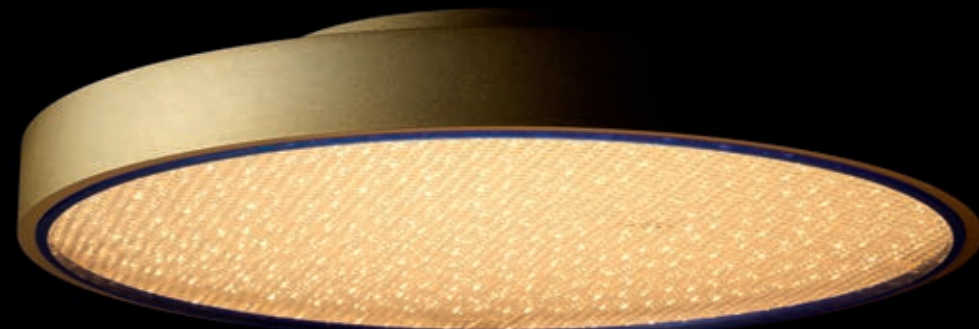

SIGN DIVA WITH IP44 RATING

SIGN DIVA
surface mounting
in JAZZ GOLD (No. 29)
with blue KORONA SHINE and SPARKLING SECRET diffuser