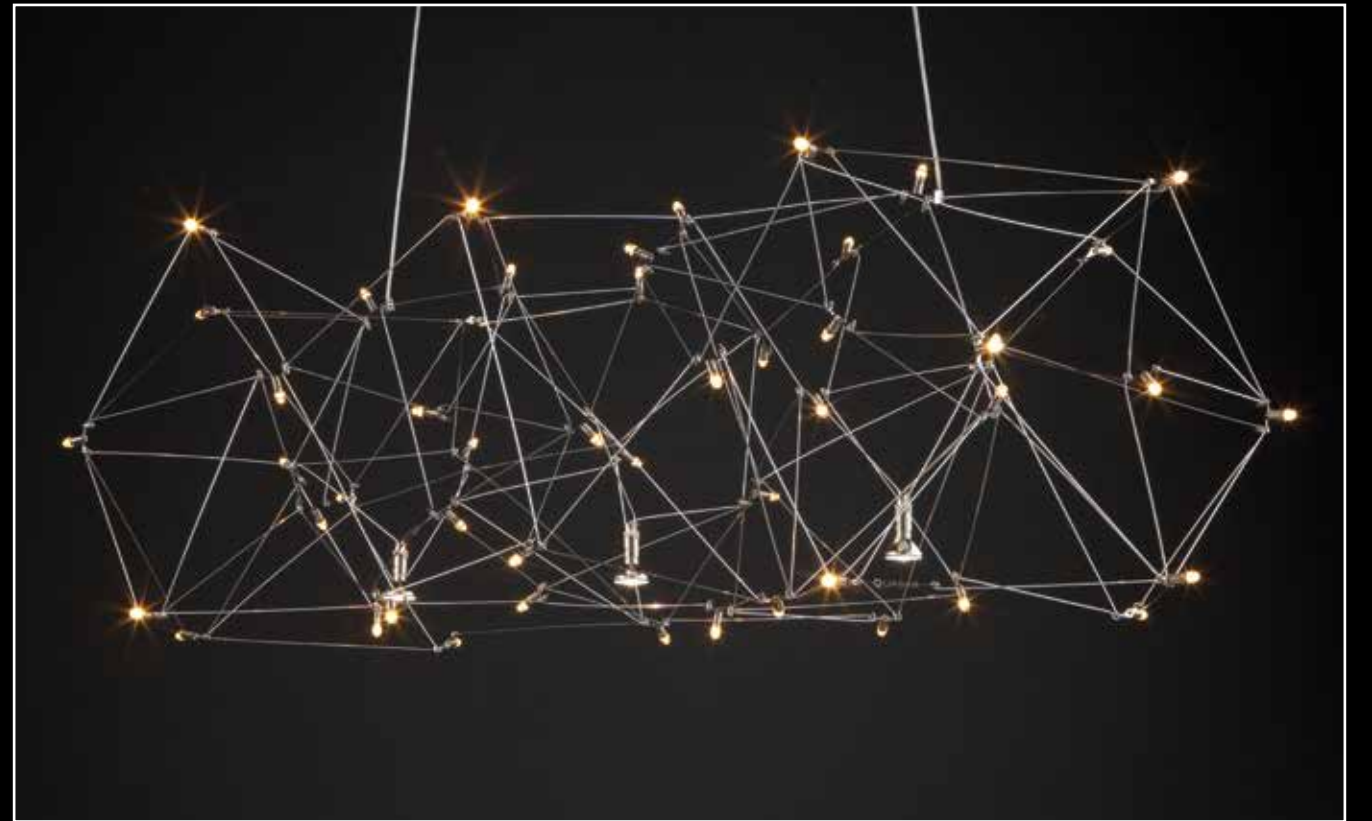

UNIVERSE

DESIGN JAN PAUWELS