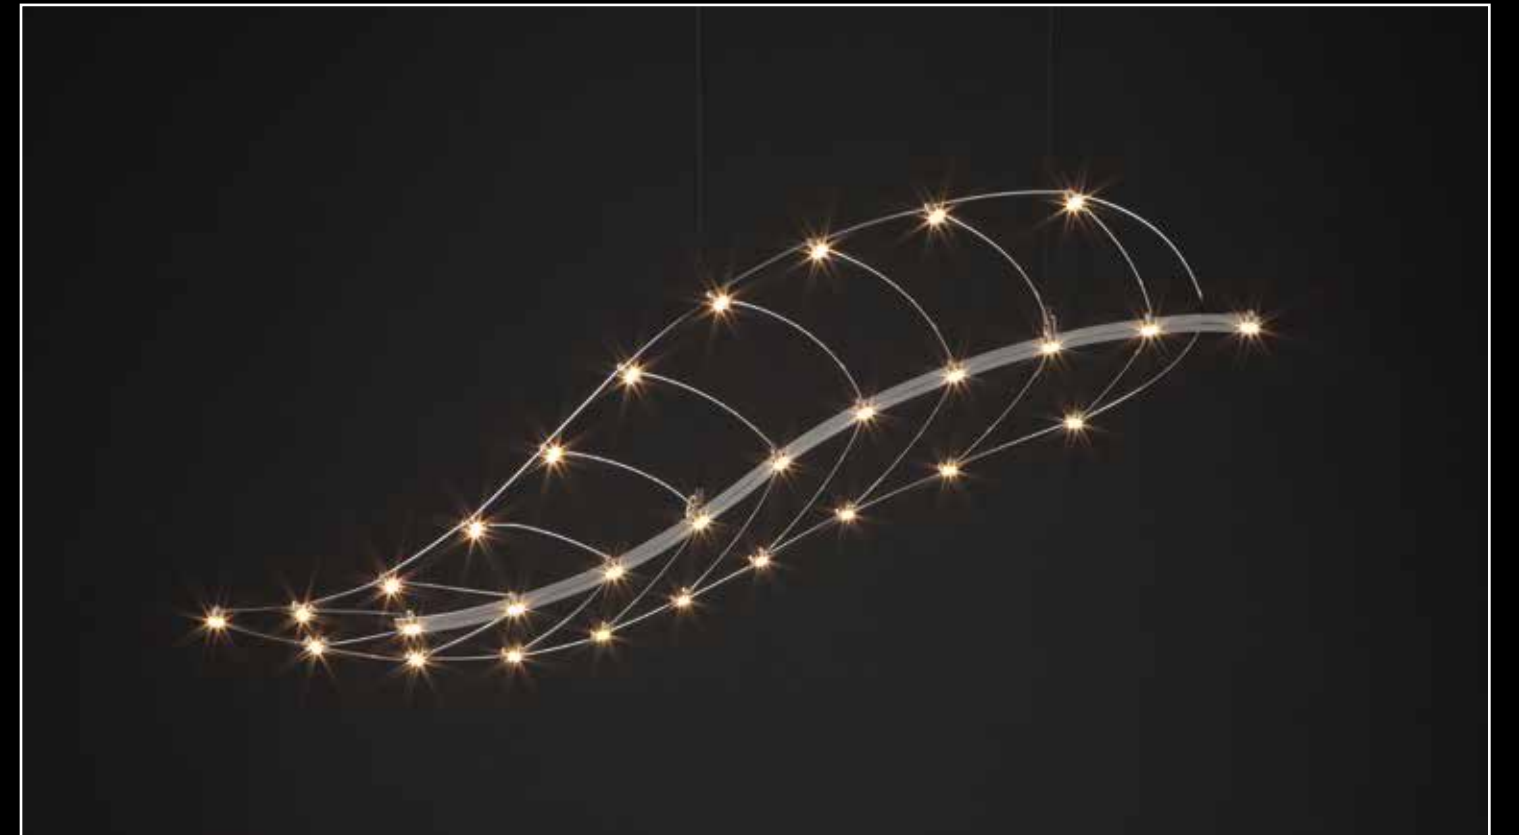

PHILAE

DESIGN JAN PAUWELS