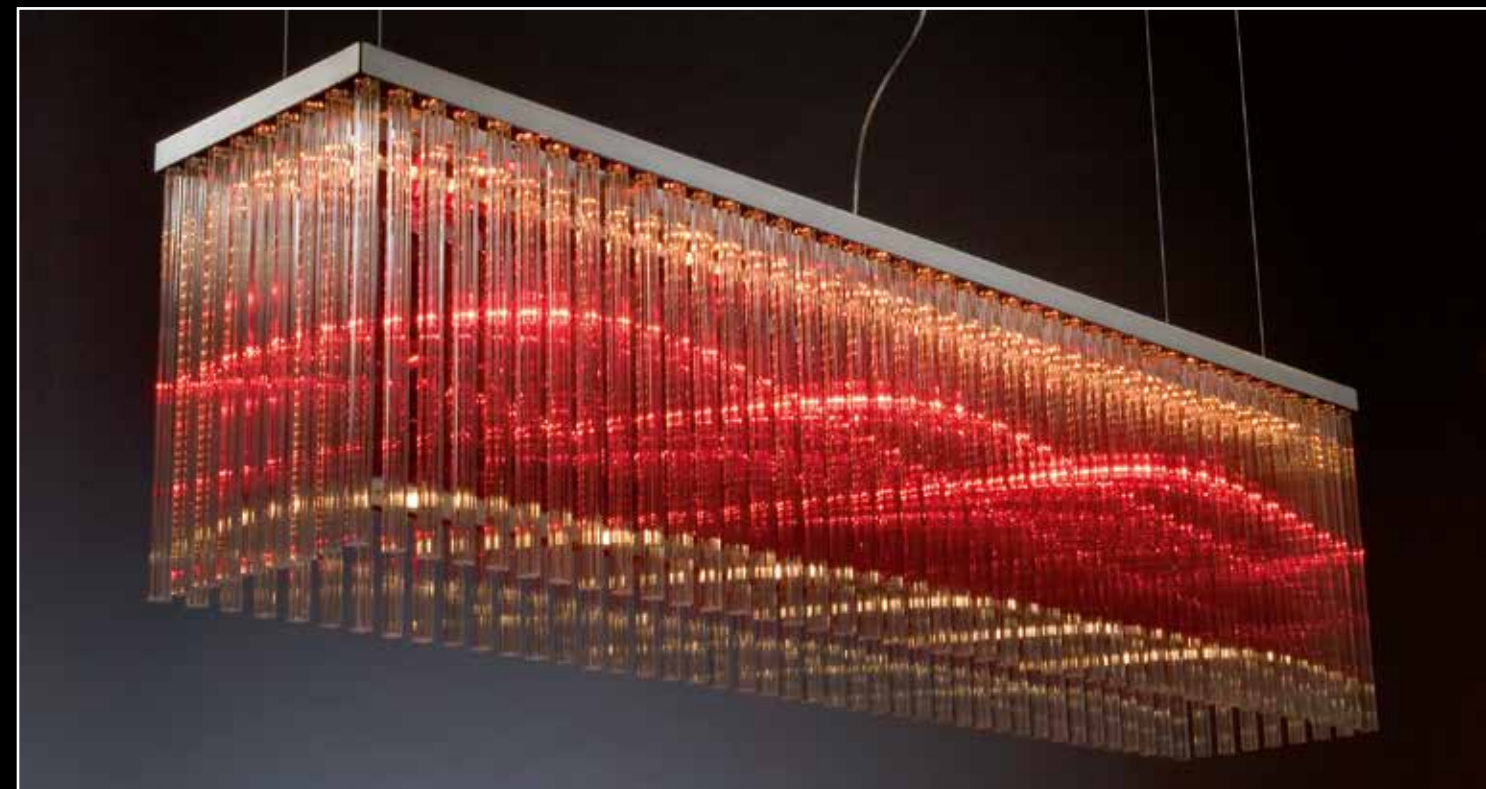

ALISTAIR

DESIGN EDWARD VAN VLIET