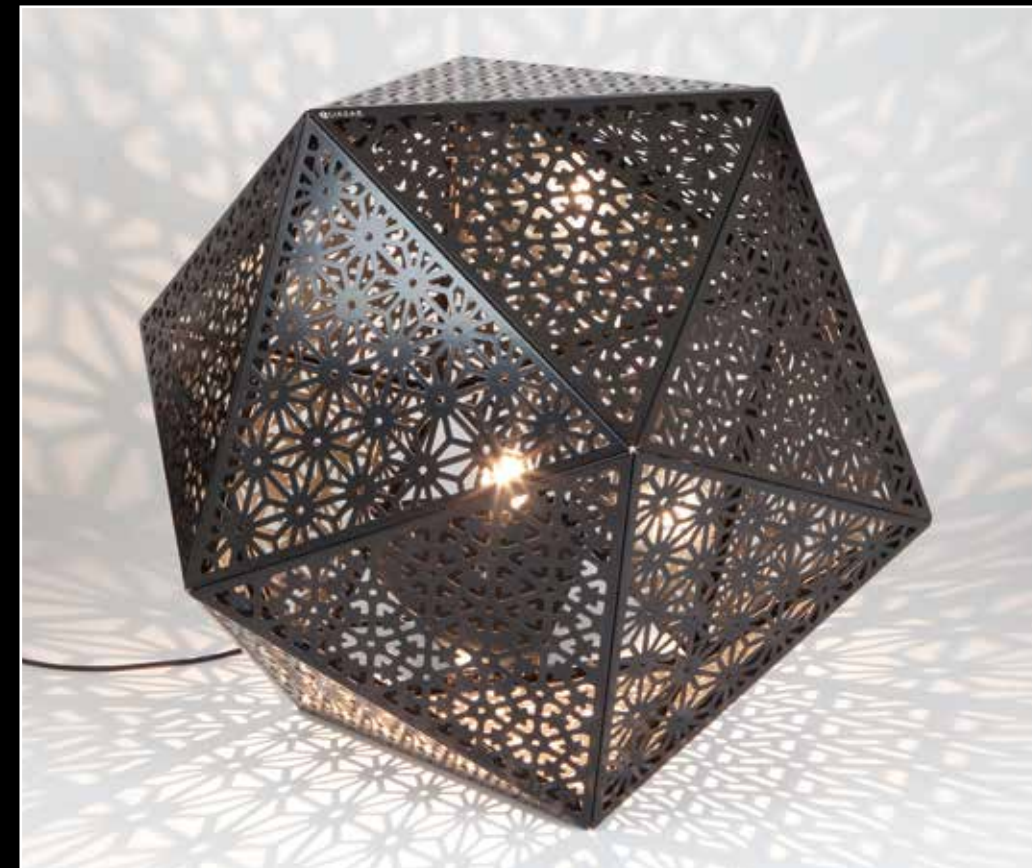

RONTONTON

DESIGN EDWARD VAN VLIET