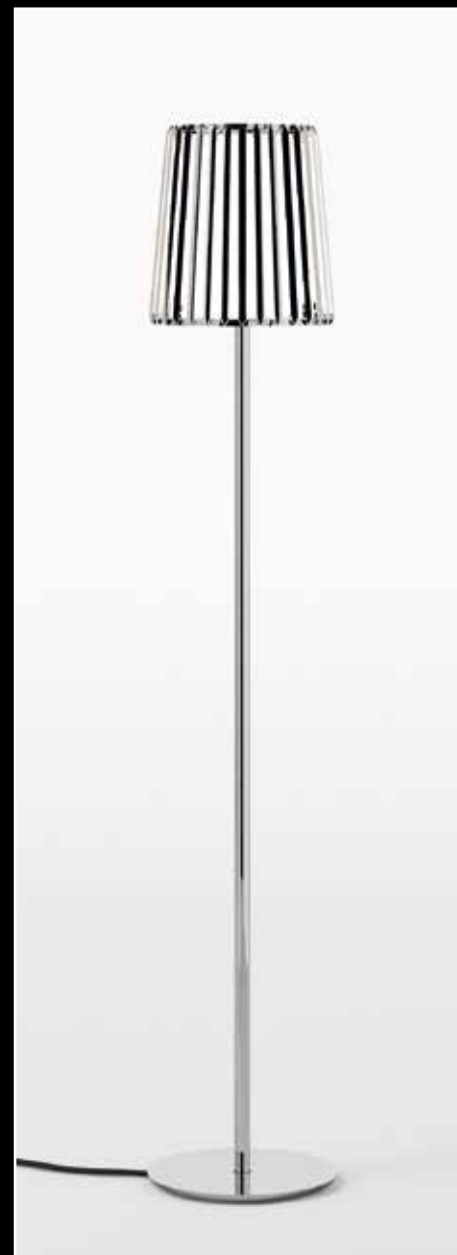

JULIA

DESIGN DANIEL BECKER