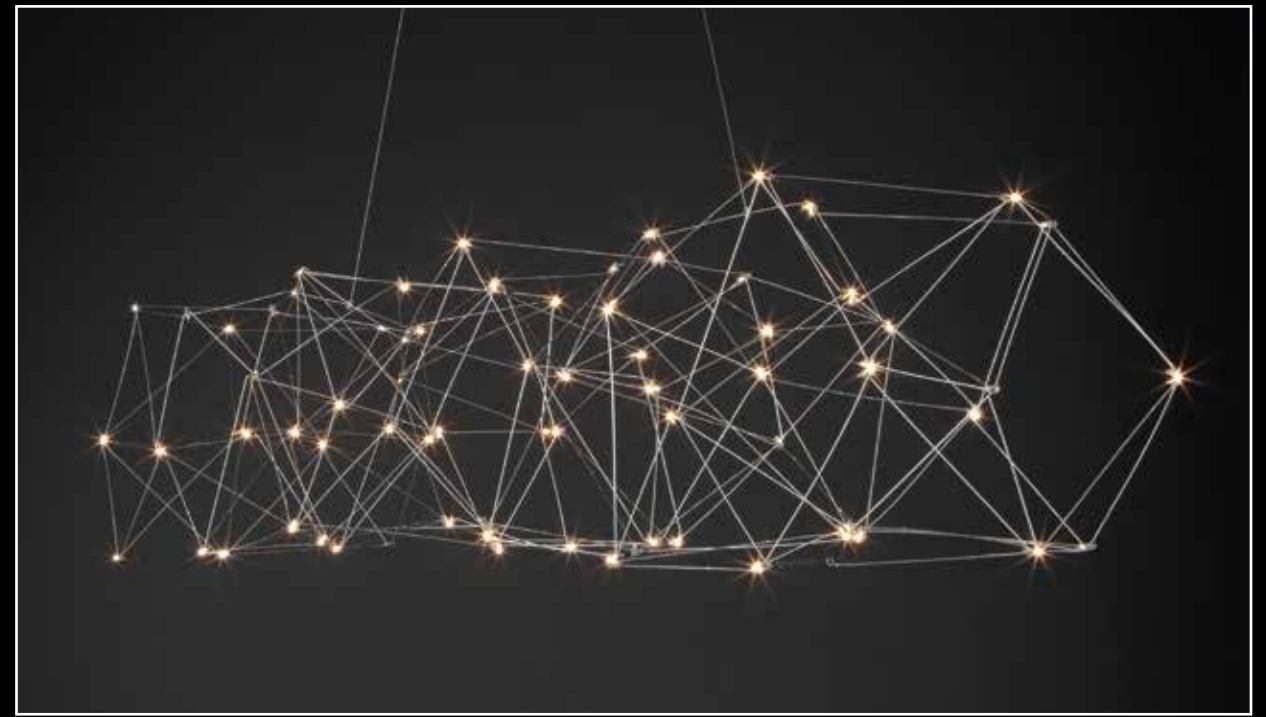

COSMOS

DESIGN JAN PAUWELS