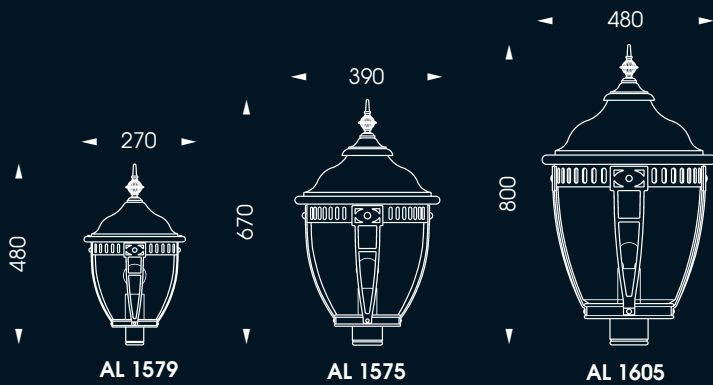

AL 6614

AL 6614 (M 57, AL 1579)

socket: 1 x E 27
 height: 1530 mm
 width: 270 mm
 glass: Nr. 329-16
 finish: old copper
 weight: 15 kg

AL 6613 (M 143, AL 1579)

socket: 1 x E 27
 height: 600 mm
 width: 270 mm
 glass: Nr. 329-16
 finish: old copper
 weight: 7 kg

AL 6613

WL 3449

WL 3449 (WA 7046, AL1575)

socket: 1 x E 27
 height: 960 mm
 width: 390 mm
 dist. to wall: 590 mm
 glass: Nr. 317-16
 finish: liberty
 weight: 16 kg

AL 6601 (M 58-60, AL 1575)

socket: 1 x E 27 glass: Nr. 317-16
 height: 890 mm finish: liberty
 width: 390 mm weight: 19 kg