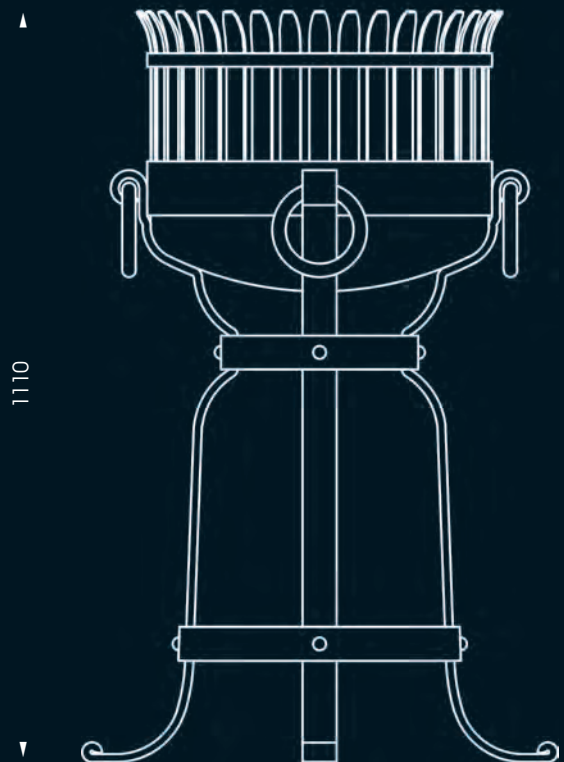

B 8715

fireplace

height: 1110 mm

width: 550 mm

material: raw iron

weight: 51 kg

Ø 550