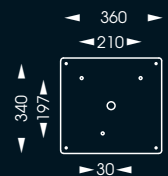

AL 6834

WL 3726-A

WL 3726-A
Detail

WL 3726-A

- socket: 2 x G13 /
14W LED 3000K
- height: 519 mm
- width: 1096 mm
- dist. to wall: 554 mm
- glass: 2 x Nr.526-17
- finish: iron nature
- chain: 2 x K 1163 – 1 m
- weight: 23 kg