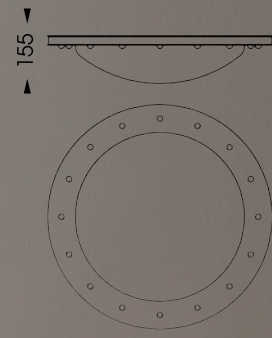

730

DE 2552-A