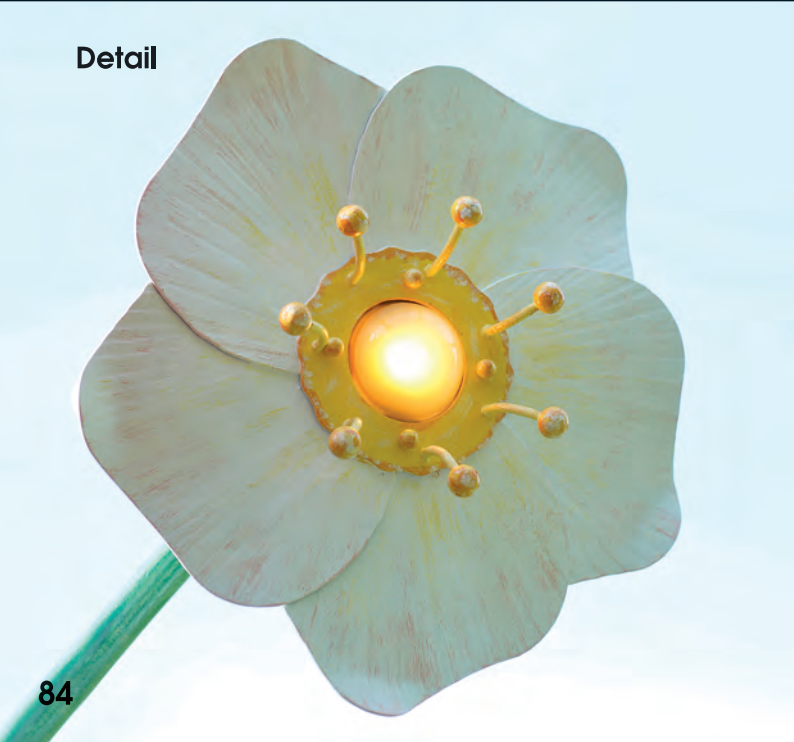

WL 3478-A

WL 3689-A
Detail

WL 3478-A

socket: 1 x E 27
 height: 990 mm
 width: 300 mm
 dist. to wall: 325 mm
 glass: Nr. 339-AM-M
 Nr. 447-17
 finish: patina
 weight: 13 kg

WL 3689-A

socket: 1 x E 27
 height: 1130 mm
 width: 227 mm
 dist. to wall: 395 mm
 glass: Nr. 339-AM-M
 Nr. 447-17
 finish: old bronze
 weight: 12 kg

WL 3689-A

Detail

Detail

Detail

AL 6893

- socket: 2 x E 27
1 x LED 4W
- height: 2750 mm
- width: 1550 mm
- depth: 1000 mm
- glass: 2 x Nr. 536
1 x Nr. 498-AM-M
- finish: nature
- weight: 75 kg

This giant strawberry is really exceptionell. The big green leaves and stems, forged by our blacksmiths, the mouthblown red strawberry glasses and the elaborate paint finish make this piece so unique. The red fruits and the flower are illuminated.