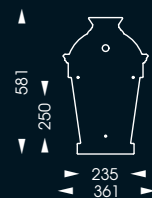

AL 6922 (M 494, AL 1625)

socket:	1 x E 27	glass:	Nr. 396-1
height:	2080 mm	finish:	old bronze
width:	350 mm	weight:	25 kg

AL 6922

AL 6625

WL 3559

WL 3559

socket: 1 x E 27
 height: 765 mm
 width: 413 mm
 dist. to wall: 250 mm
 glass: Nr. 404-1
 finish: old copper
 weight: 15 kg