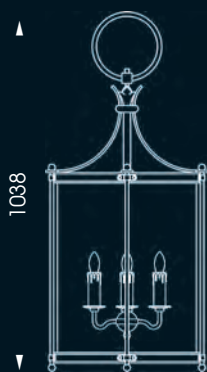

HL 2429-A

socket: 4 x E 14
 height: 1038 mm
 width: 452 mm
 finish: old black

canopy: B Nr. 15-N
 glass: 4 x Nr. 351-16-M, Nr. 349-17
 chain: K 1160 – 1 m
 weight: 17 kg

HL 2452-A
 ø 220

HL 2428-A
 ø 340

HL 2429-A
 ø 452

WL 3724
Detail

AL 6892

WL 3724

AL 6892 (AL 1672, M 58-60)

socket: 1 x E 27
 height: 692 mm
 width: 370 mm
 glass: clear, facets
 finish: old copper
 weight: 22 kg

HL 2653 (AL 1672-H)

socket:	1 x E 27	glass:	clear, facets
height:	700 mm	chain:	K 1162 – 1 m
width:	370 mm	canopy:	B Nr. 44
finish:	old copper	weight:	10 kg

WL 3724 (WA 7170, AL 1672-H)

socket: 1 x E 27
 height: 790 mm
 width: 370 mm
 dist. to wall: 453 mm
 glass: clear, facets
 finish: old copper
 weight: 16 kg

HL 2653

AL 6803

AL 6803 (M 143, AL1650)

socket: 1 x E 27
 height: 580 mm
 width: 267 mm
 glass: clear, outside frosted, facets
 finish: iron nature
 weight: 8 kg