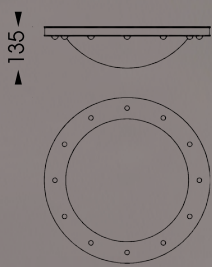

540

420

730

DE 2550-A

socket: 2 x E 27
height: 120 mm
diameter: 420 mm

glass: Nr. 320-16-M
finish: iron nature
weight: 8 kg

DE 2551-A

socket: 3 x E 27
height: 135 mm
diameter: 540 mm

glass: Nr. 321-16-M
finish: iron nature
weight: 14 kg

DE 2552-A

socket: 3 x E 27
height: 155 mm
diameter: 730 mm

glass: Nr. 322-16-M
finish: iron nature
weight: 16 kg