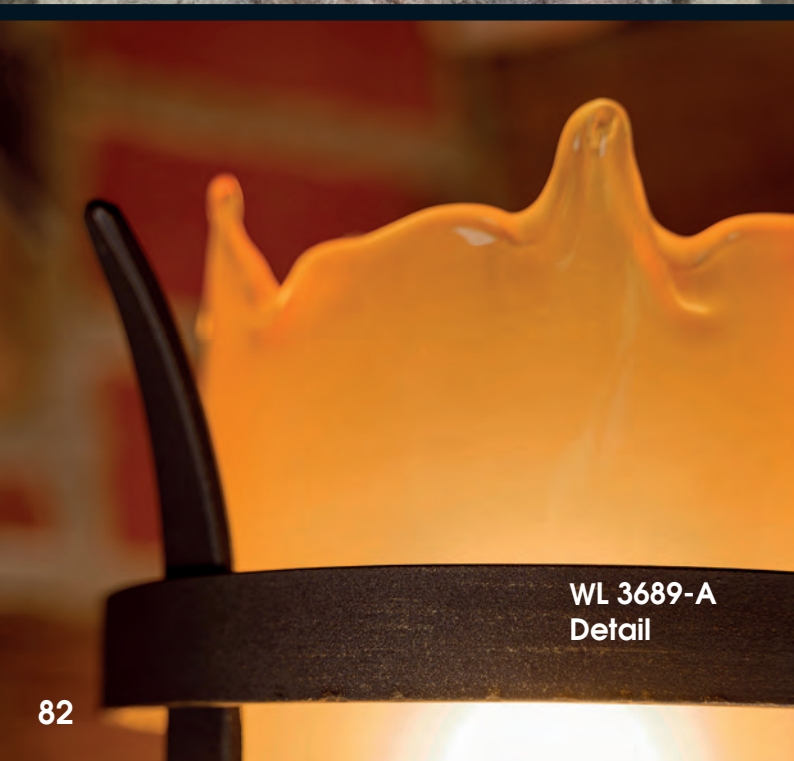

WL 3689-A
Detail