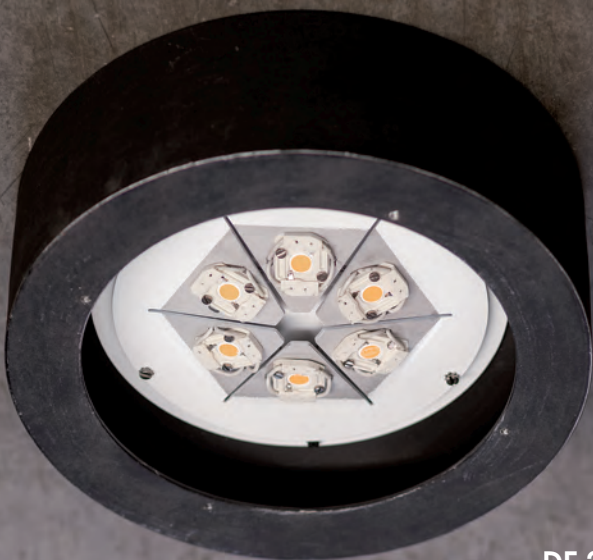

DE 2695

socket: 6 x 4,5W LED 3000K
height: 105 mm
diameter: 300 mm
glass: clear, inside frosted
finish: iron nature
weight: 8 kg

◀ 128 ▶
◀ 291 ▶

DE 2695