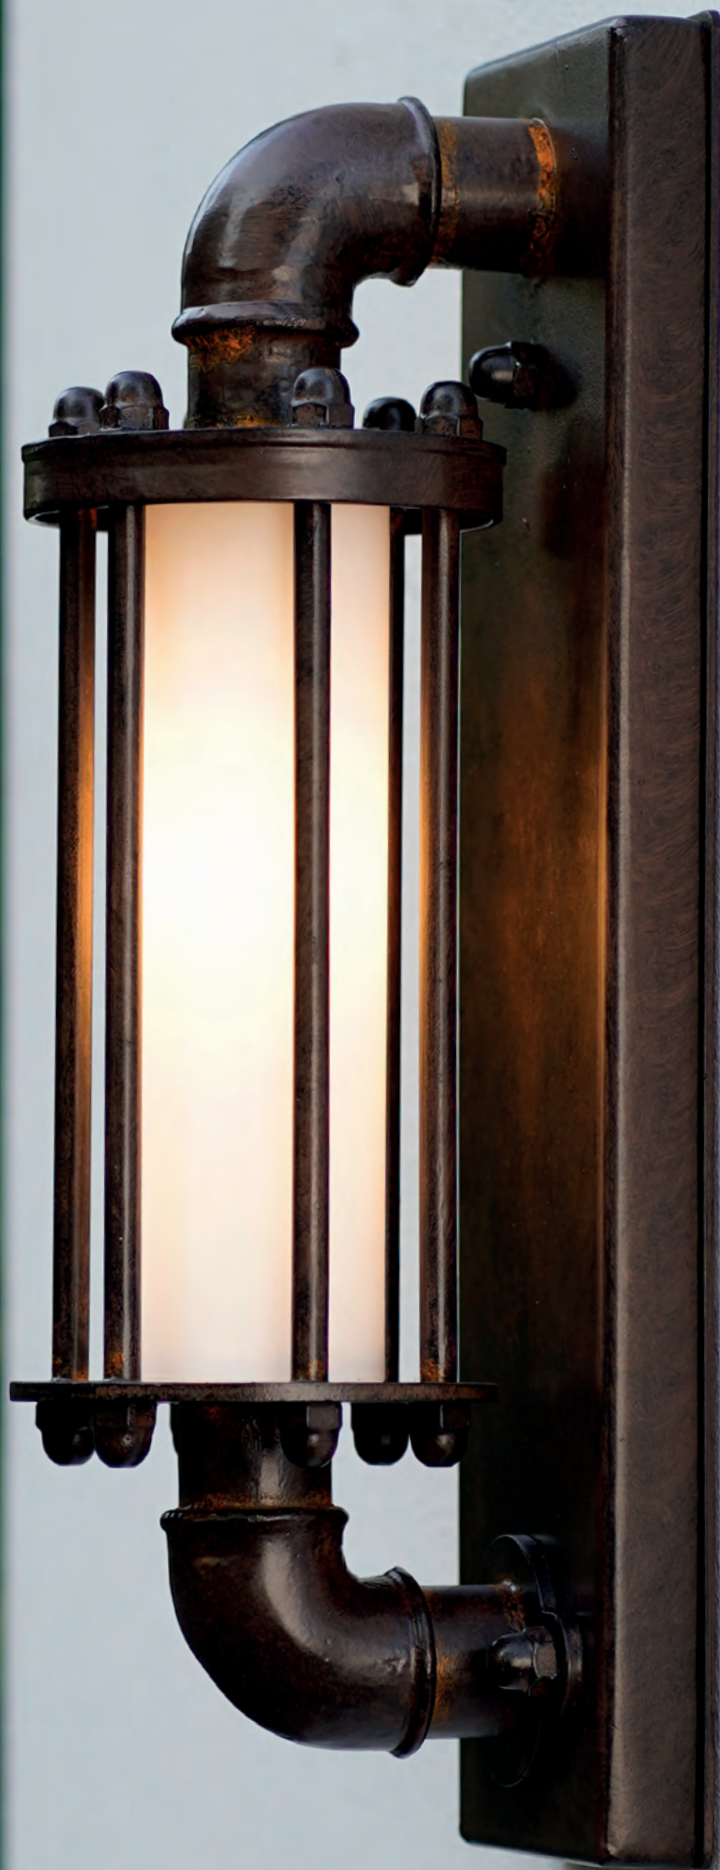

glass: clear
 inside frosted
 finish: terra
 weight: 7 kg

AL 6833

socket: 1 x E 27
 height: 1000 mm
 width: 150 mm
 glass: clear inside frosted
 finish: terra
 weight: 19 kg

WL 3630

socket: 1 x E 27
 height: 510 mm
 width: 136 mm
 dist. to wall: 180 mm
 glass: Nr. 285-16
 finish: terra
 weight: 9 kg