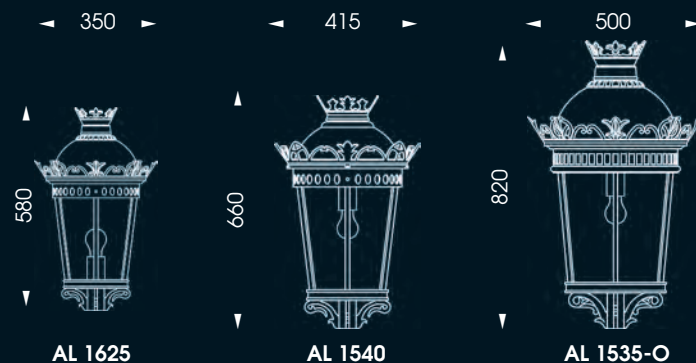

WL 3550

AL 1625

AL 1540

AL 1535-O