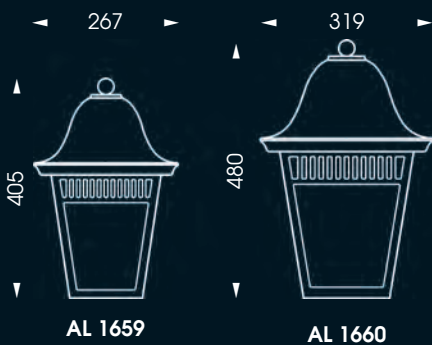

WL 3642

socket:	1 x E 27	glass:	antika
height:	435 mm	finish:	old bronze
width:	272 mm	weight:	5 kg
dist. to wall:	136 mm		

WL 3642

AL 6837

AL 6837
(M 510, AL 1659)

socket: 1 x E 27
height: 1510 mm
width: 267 mm
glass: antika
finish: old bronze
weight: 16 kg

225
260

AL 6836
(M 516, AL 1659)

socket: 1 x E 27
height: 600 mm
width: 267 mm
glass: antika
finish: old bronze
weight: 9 kg

175
200

AL 6836

AL 6839

AL 6838

AL 6838 (M 58, AL 1660)

socket:	1 x E 27	glass:	antika
height:	785 mm	finish:	old black
width:	319 mm	weight:	16 kg

AL 6839 (M 147, AL 1660)

socket:	1 x E 27	glass:	antika
height:	2560 mm	finish:	old black
width:	319 mm	weight:	36 kg