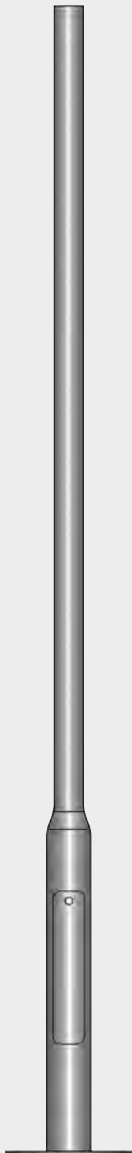

POLES

Scale 1:20 - Weights can vary due to the production process.