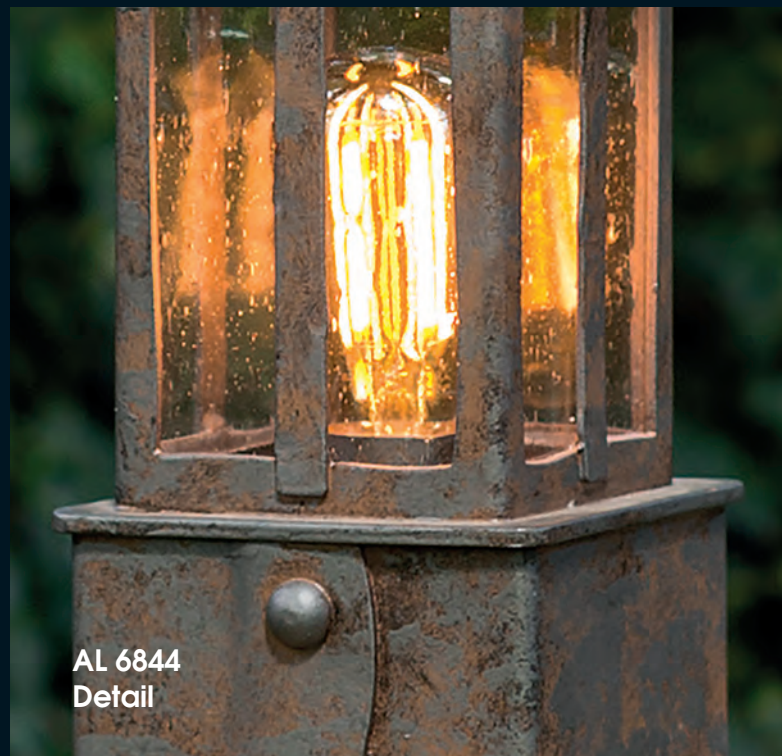

WL 3648

socket: 1 x E 27
height: 1135 mm
width: 195 mm
dist. to wall: 350 mm
glass: antika
finish: vintage
weight: 16 kg

WL 3648

WL 3647

AL 6844
Detail