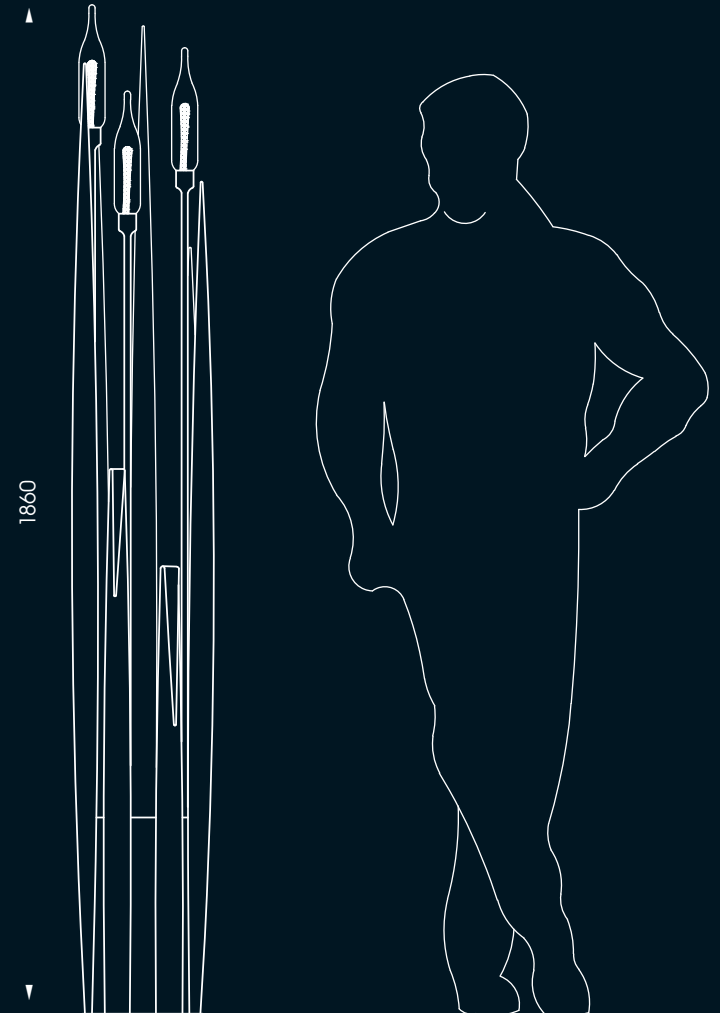

AL 6848

socket: 5 x 1,5 W LED 3000K
height: 1860 mm
width: 400 mm
glass: 5 x Nr. 468-17
finish: nature
weight: 33 kg

165
230

The glass elements we use for this lamp are made near Murano, Italy. They are handcrafted by artisans, who have their unique technique to produce each glass with an individual look. Inside these heavy solid glasses is a core with bubbles. They create a sparkling effect even when the light is turned off.