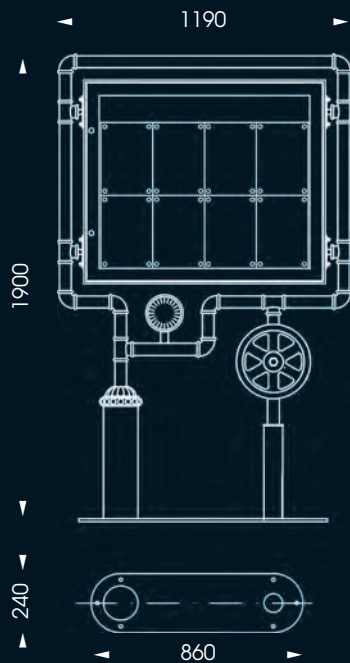

B 8720 menu box

format: 8 x DIN A 4

Our menu box is equipped with LED light, safety glass, two security locks and a translucent white acrylic stripe for your individual logo.

We added some special elements to create an authentic industrial look.