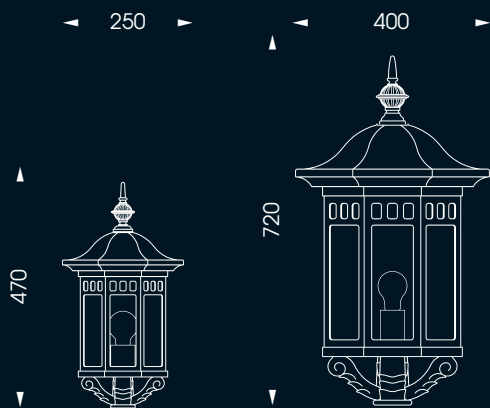

AL 1577

AL 1619