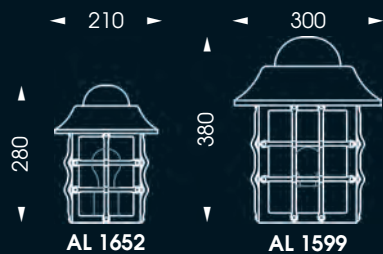

AL 6876 (M 459, KR 589, AL 1599)

socket:	1 x E 27	glass:	antika
height:	2335 mm	finish:	terra
width:	500 mm	weight:	32 kg

AL 6876