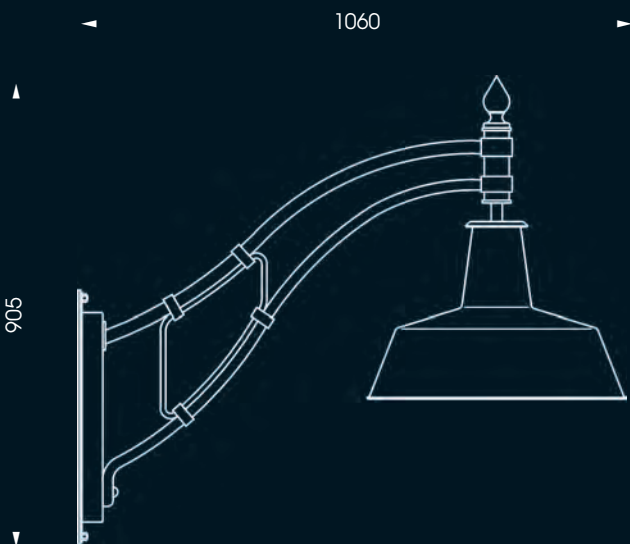

AL 6912 (M 521, AL1665)

socket: 6 x 4,5W LED 3000K
height: 4122 mm
width: 1056 mm
finish: iron nature
weight: 63 kg

WL 3733 (AL 1665) (drawing)

socket: 6 x 4,5W LED 3000K
height: 905 mm
width: 500 mm
dist. to wall: 1060 mm