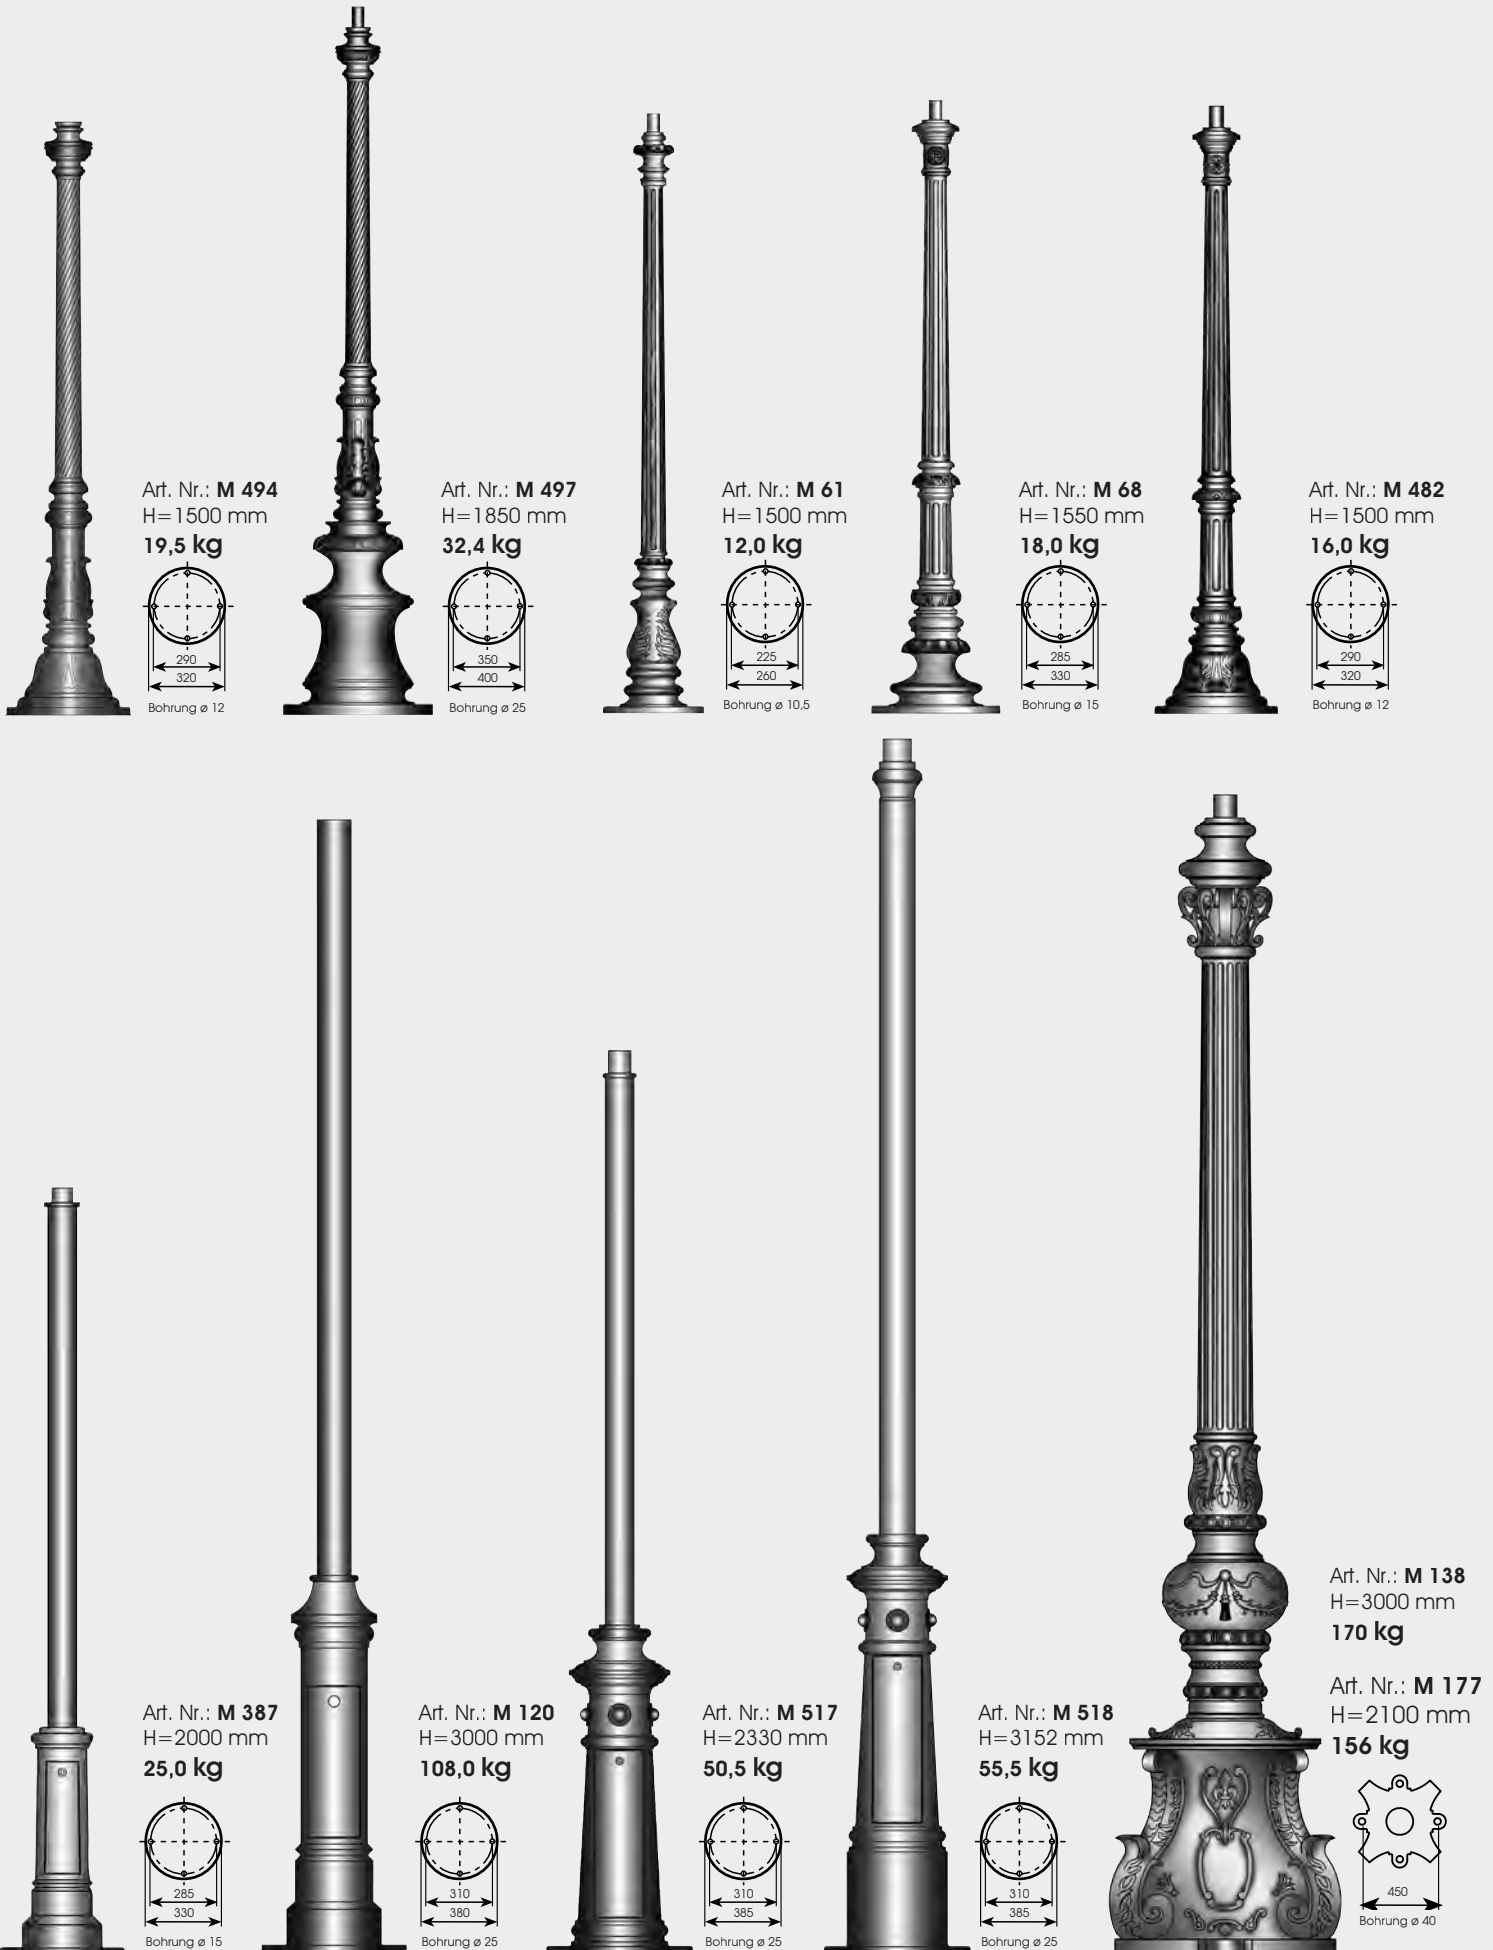

Scale 1:20 - Weights can vary due to the production process.

LANTERNS

Scale 1:20 - Weights can vary due to the production process.

POLES

Scale 1:20 - Weights can vary due to the production process.

POLES

Scale 1:20 - Weights can vary due to the production process.