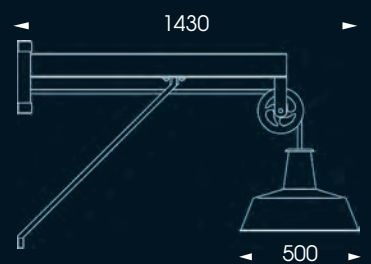

AL 6915

socket: 1 x E 27
 height: 330 mm
 width: 158 mm

glass: Nr. 447-17
 finish: iron nature
 weight: 4 kg

WL 3684

socket: 2 x E 27
 height: 1500 mm
 width: 428 mm
 dist. to wall: 230 mm

glass: 2 x Nr. 447-17
 finish: iron nature
 weight: 11 kg

AL 6890

socket: 1 x E 27
 height: 1200 mm
 width: 315 mm

glass: Nr. 447-17
 finish: iron nature
 weight: 9 kg

AL 6915

WL 3723

WL 3723
Detail

WL 3723

socket: 1 x E 27
 height: 642 mm
 width: 545 mm
 dist. to wall: 755 mm
 finish: iron nature
 weight: 25 kg

WL 3592

socket: 1 x E 27
 height: 865 mm
 width: 915 mm
 dist. to wall: 1430 mm
 finish: iron nature
 weight: 32 kg

WL 3592

WL 3638

AL 1663

AL 1664

AL 1665

HL 2700-400-A

WL 3638

socket: 1 x E 27
height: 420 mm
width: 400 mm
dist. to wall: 750 mm

finish: iron nature
weight: 5 kg

AL 6778 (AL 1664, KR617, M509)

socket: 1 x E 27
height: 2850 mm
width: 800 mm

finish: old black
weight: 31 kg