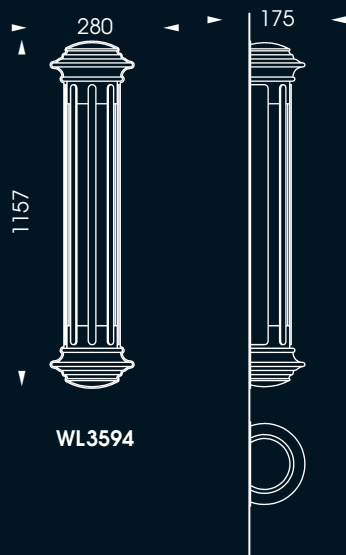

socket: 1 x E 27
height: 900 mm
width: 172 mm
glass: Nr. 234-16
finish: old copper
weight: 13 kg

WL 3709
Detail

AL 6917

WL 3463

WL 3463

socket: 1 x E 27
 height: 470 mm
 width: 270 mm
 dist. to wall: 135 mm

AL 6602 (M 447, AL 1575)

socket: 1 x E 27 glass: Nr. 317-16
 height: 2650 mm finish: liberty
 width: 390 mm weight: 40 kg

AL 6645

socket: 1 x 2G11 / 18W LED 3000K
 height: 1050 mm
 width: 200 mm
 glass: Nr. 303-16
 finish: liberty
 weight: 19 kg

AL 6601

AL 6645

AL 6602

WL 3594

WL 3573

WL 3594

socket: 2 x 2G11
18W LED
height: 1157 mm
width: 280 mm
dist. to wall: 175 mm

glass: Nr. 422-16
finish: iron nature
weight: 23 kg

WL 3573

socket: 1 x 2G11
23W LED
height: 786 mm
width: 200 mm
dist. to wall: 130 mm

glass: Nr. 391-16
finish: iron nature
weight: 12 kg

AL 6600

socket: 1 x 2G11
18W LED
height: 1100 mm
weight: 18 kg

glass: Nr. 303-16
finish: iron nature