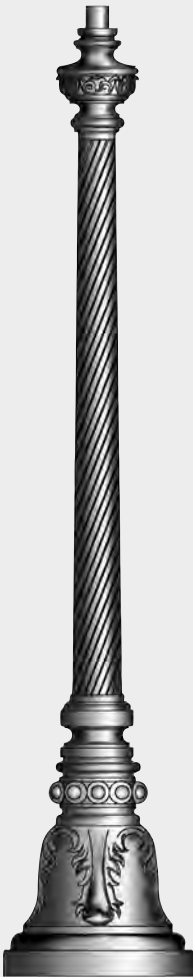

Art. Nr.: **M 515**
H=2440 mm
190,0 kg