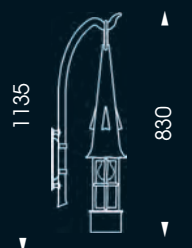

WL 3731

socket: 1 x E 27
 height: 410 mm
 width: 120 mm
 dist. to wall: 230 mm
 glass: Nr. 446-17
 finish: iron nature
 weight: 4 kg

AL 6771-N

WL 3637

WL 3731

PB 1148

PB 1148

height: 500 mm
length: 2057 mm
width: 520 mm
finish: iron nature
weight: 47 kg

WL 3648

socket: 1 x E 27
height: 1135 mm
width: 195 mm
dist. to wall: 350 mm
glass: antika
finish: vintage
weight: 16 kg

WL 3648

WL 3647

AL 6844
Detail

AL 6844

AL 6843

AL 6842