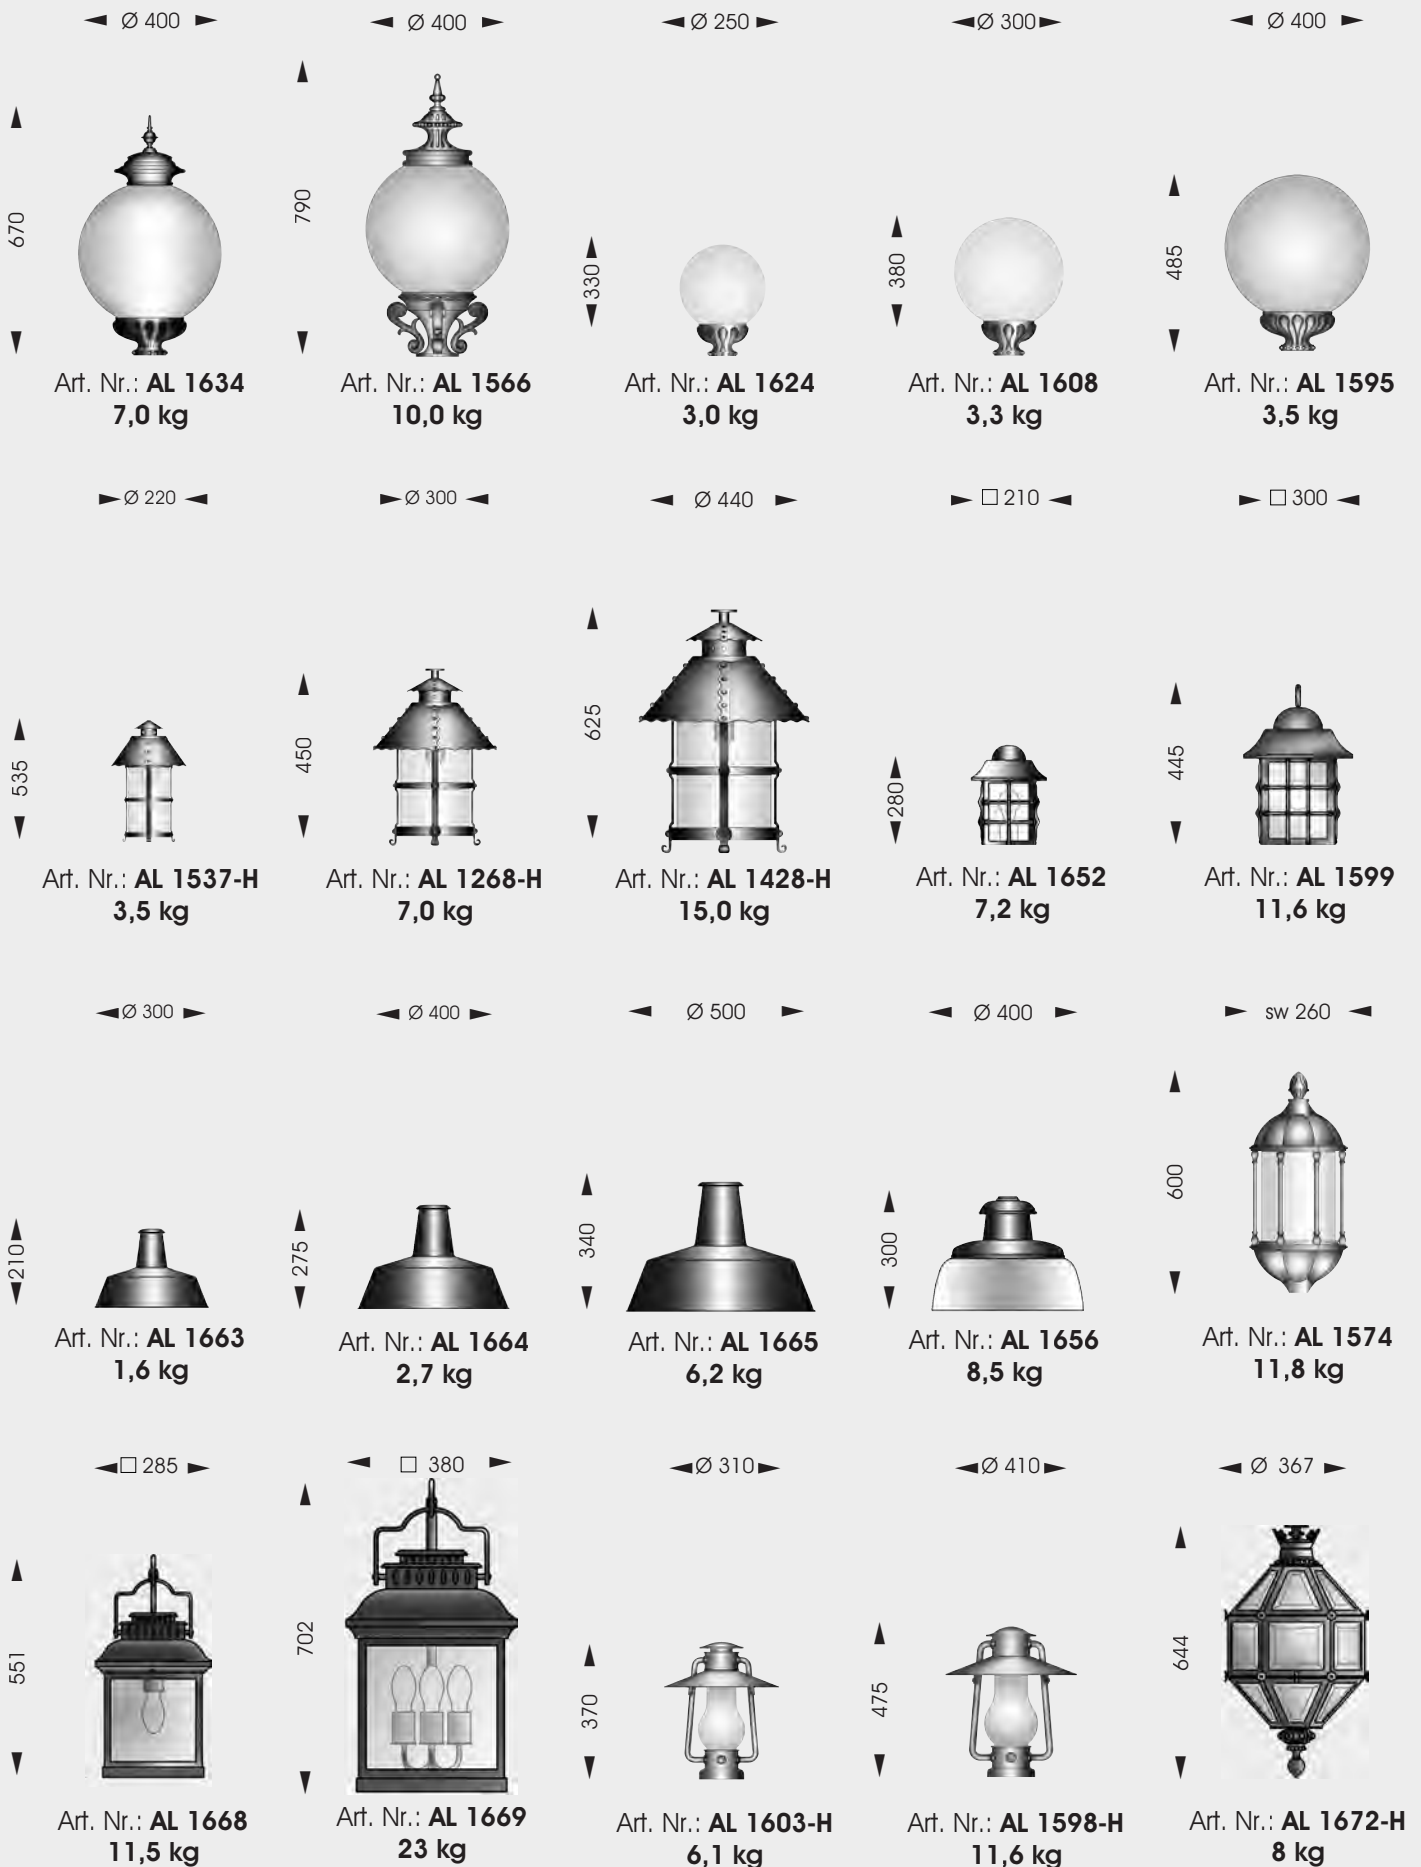

LANTERNS

Scale 1:20 - Weights can vary due to the production process.