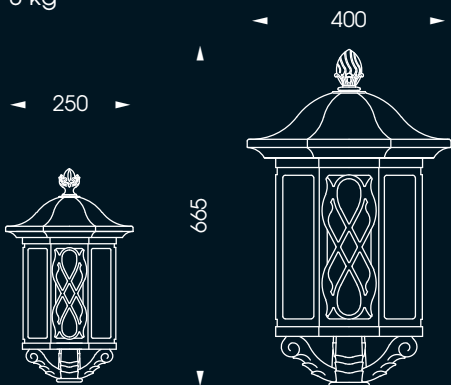

AL 6627 (M 143, AL 1584)

socket: 1 x E 27
height: 540 mm
width: 250 mm
glass: Nr. 368-1
finish: terra
weight: 8 kg

AL 1584

AL 1620