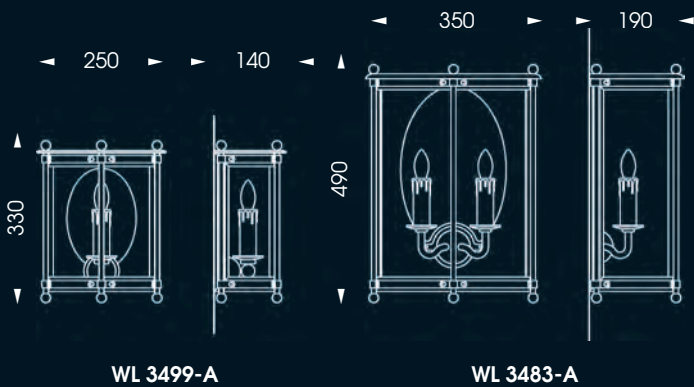

WL 3499-A

WL 3483-A

WL 3483-A

socket: 2 x E 14
height: 490 mm
width: 350 mm
dist. to wall: 190 mm

glass: 2 x Nr. 351-16-M,
Nr. 350-17
finish: old black
weight: 9 kg

WL 3499-A

socket: 1 x E 14
height: 330 mm
width: 250 mm
dist. to wall: 140 mm

glass: 1 x Nr. 351-16-M,
Nr. 315-17
finish: old black
weight: 5 kg