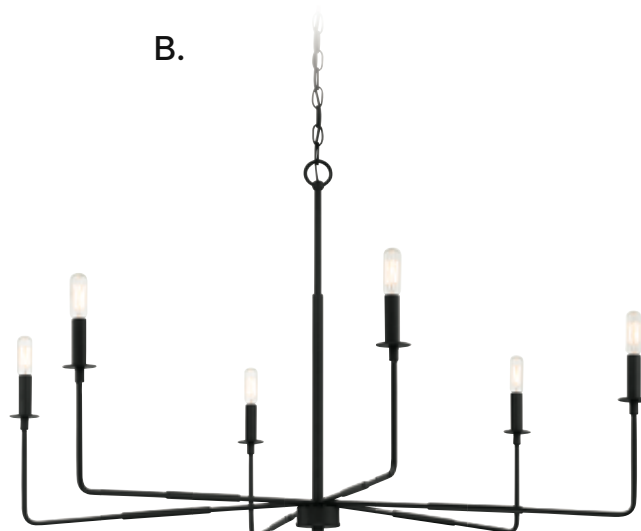

C. 1-2451-8-322
8-Light Chandelier
Warm Brass Finish
34"W x 9"H
Adj H 9" - 63"
8C 60W
Dual Swivel Mount
Metal Candle Covers

Dual Mount Hanging System

Options: 7-EXTLG- Extension Rod - 12"(4pcs) & 6"(1pc)

SALERNO

SALERNO

A.

B.

C.

A. **1-2221-6-109**
6-Light Chandelier
Polished Nickel Finish
42"W x 25"H
6C 60W
Metal Candle Covers

B. **1-2221-6-89**
6-Light Chandelier
Matte Black Finish
42"W x 25"H
6C 60W
Metal Candle Covers

C. **1-2221-6-322**
6-Light Chandelier
Warm Brass Finish
42"W x 25"H
6C 60W
Metal Candle Covers

CAMERON

A. 1-2541-9-89
9-Light Chandelier
Matte Black Finish
35"W x 24"H
Adj H 24" - 81"
9C 40W
30° Swivel
White Fabric Shade
Metal Candle Covers