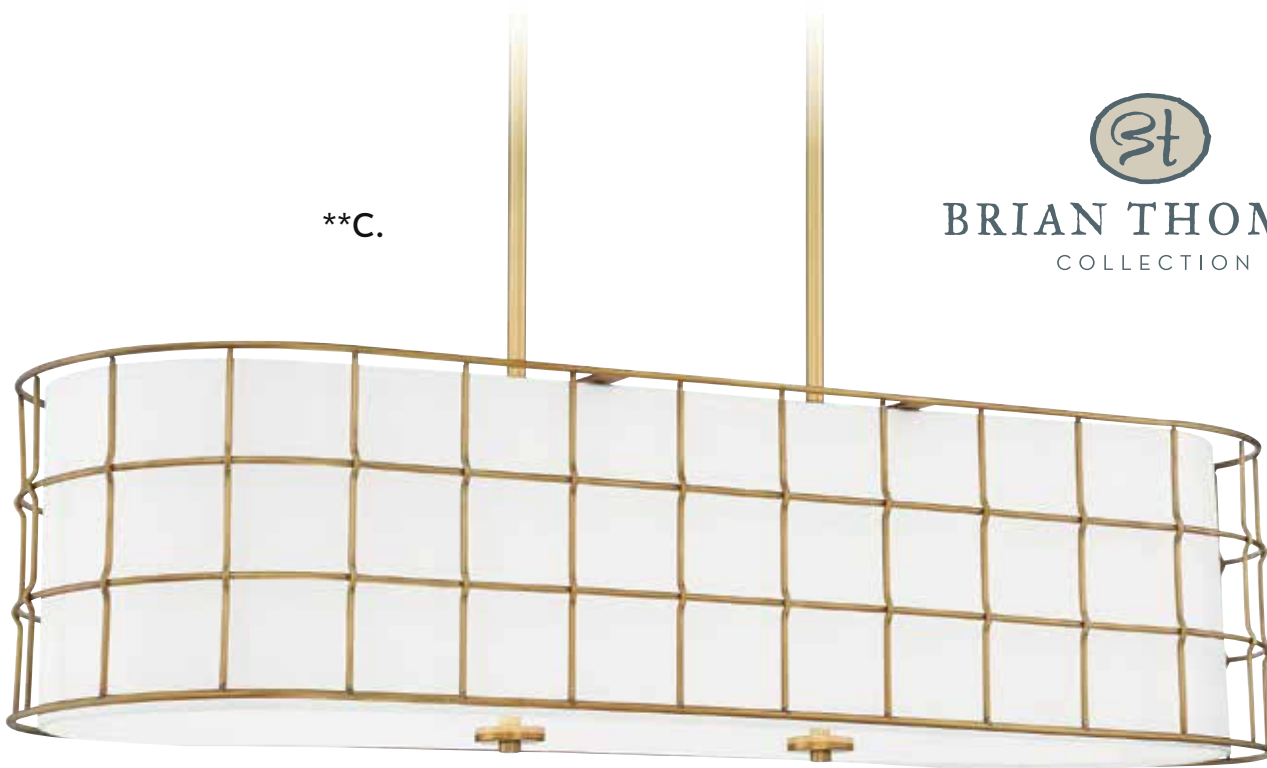

Dual Mount Hanging System

**D.

*Options: 7-EXT- Extension Rod - 12"(4pcs) & 6"(1pc)

**Options: 7-EXT- Extension Rod - 12"(8pcs) & 6"(2pcs)

HAYDEN

*A.

*B.

**C.