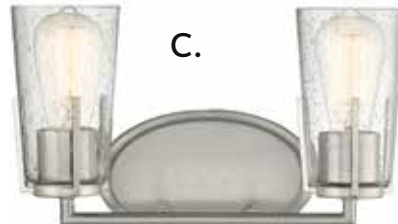

C.

C. 8-7045-2-SN
2-Light Bath Bar
Satin Nickel Finish
14"W x 8-1/2"H x
5-3/8"E
2E 60W
Clear Seeded Glass