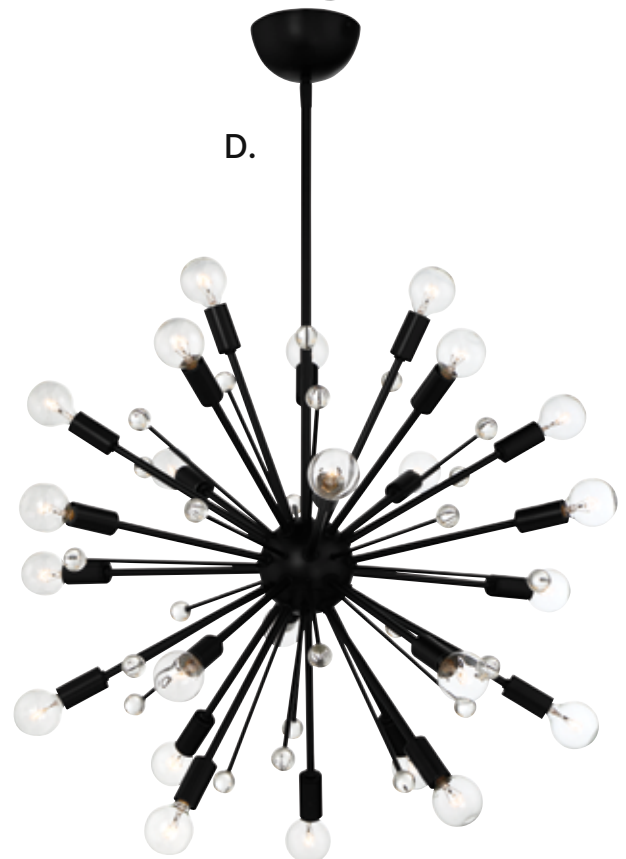

GALEA

*Options: 7-EXT- Extension Rod - 12"(4pcs) & 6"(1pc)