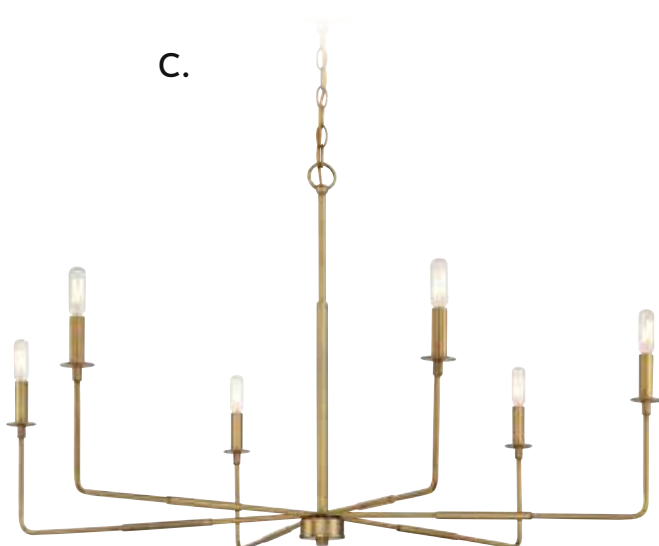

C. 1-2451-8-322
8-Light Chandelier
Warm Brass Finish
34"W x 9"H
Adj H 9" - 63"
8C 60W
Dual Swivel Mount
Metal Candle Covers

Dual Mount Hanging System

Options: 7-EXTLG- Extension Rod - 12"(4pcs) & 6"(1pc)

SALERNO

SALERNO

A.

B.

C.

A. **1-2221-6-109**
6-Light Chandelier
Polished Nickel Finish
42"W x 25"H
6C 60W
Metal Candle Covers

B. **1-2221-6-89**
6-Light Chandelier
Matte Black Finish
42"W x 25"H
6C 60W
Metal Candle Covers

C. **1-2221-6-322**
6-Light Chandelier
Warm Brass Finish
42"W x 25"H
6C 60W
Metal Candle Covers

CAMERON

A. 1-2541-9-89
9-Light Chandelier
Matte Black Finish
35"W x 24"H
Adj H 24" - 81"
9C 40W
30° Swivel
White Fabric Shade
Metal Candle Covers