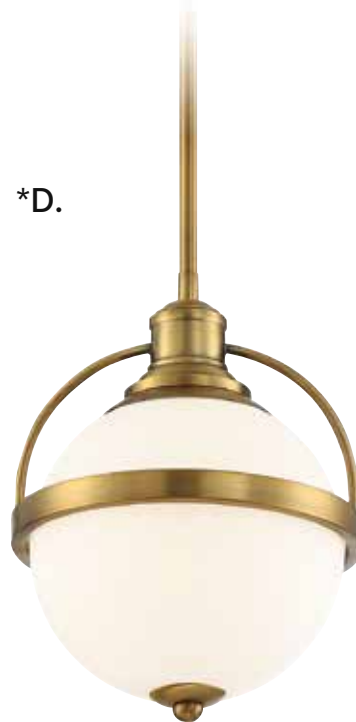

B. **7-9161-4-109**
4-Light Pendant
Polished Nickel Finish
20"W x 30"H
4C 60W
Optic Acrylic
Metal Candle Covers

WESTBOURNE

**C.

*D.

C. **7-3102-1-322**
1-Light Pendant
Warm Brass Finish
12-3/4"W x 16-1/2"H
Adj H 16-1/2" - 73-1/2"
1E 60W
30° Swivel
White Opal Glass