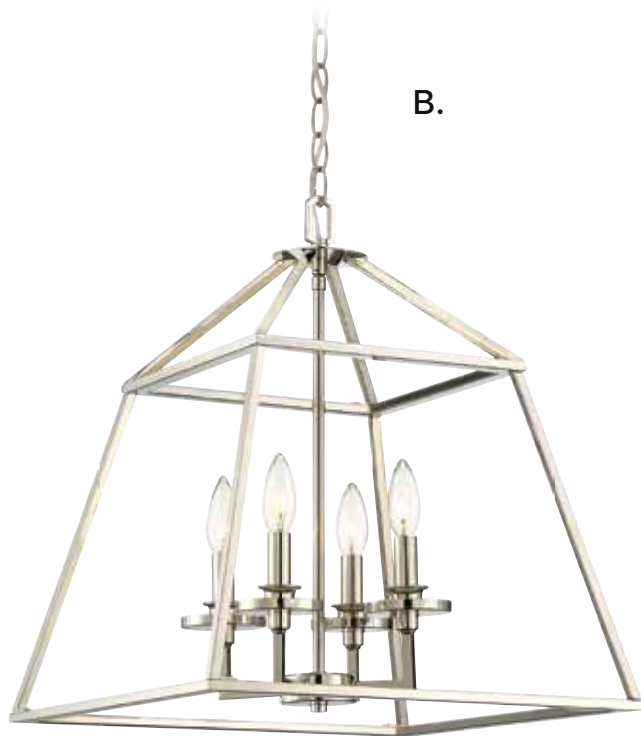

B.

C.

A. **3-9099-4-322**
4-Light Pendant
Warm Brass Finish
24"W x 19-1/2"H
4C 60W
Metal Candle Covers

B. **3-9099-4-109**
4-Light Pendant
Polished Nickel Finish
24"W x 19-1/2"H
4C 60W
Metal Candle Covers