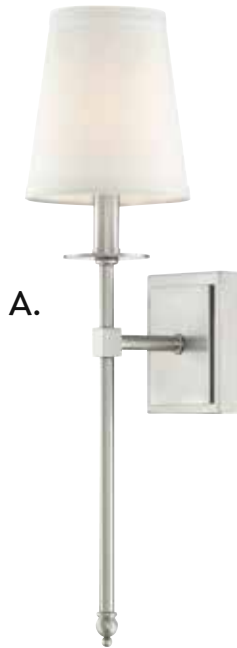

MONROE

MONROE

A. 9-302-1-SN
1-Light Sconce
Satin Nickel Finish
5"W x 20"H x 6"E
1C 60W
White Fabric Shade
Metal Candle Cover

B. 9-303-1-SN
1-Light Sconce
Satin Nickel Finish
5"W x 24"H x 6-1/2"E
1C 60W
White Fabric Shade
Metal Candle Cover