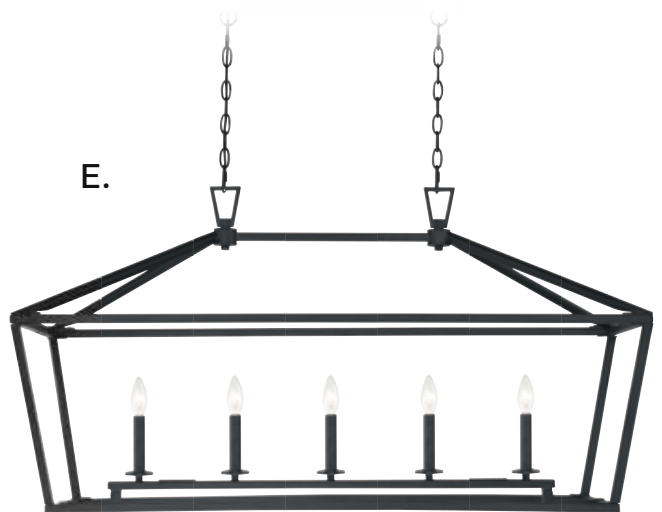

TOWNSEND

A.

B.

C.

D.

E.

TOWNSEND

A. 1-324-5-44
5-Light Linear Chandelier
Classic Bronze Finish
44"L x 16"W x 23-1/2"H
5C 60W
Metal Candle Covers