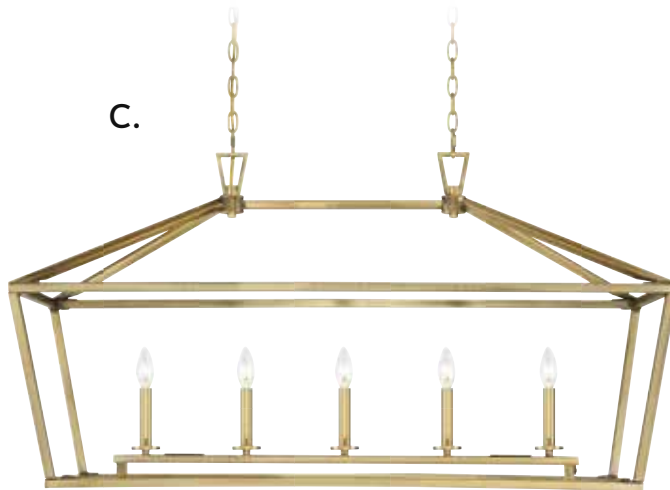

TOWNSEND

A.

B.

C.

D.

E.

TOWNSEND

A. 1-324-5-44
5-Light Linear Chandelier
Classic Bronze Finish
44"L x 16"W x 23-1/2"H
5C 60W
Metal Candle Covers