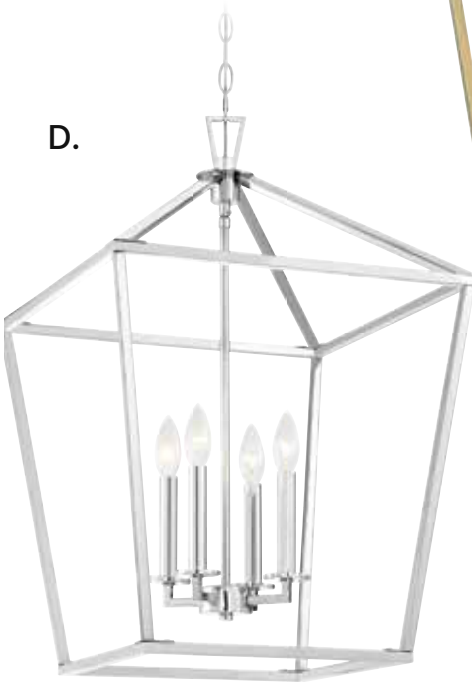

B. 3-320-3-SN
3-Light Pendant
Satin Nickel Finish
10"W x 15"H
3C 60W
Metal Candle Covers

C. 3-320-3-322
3-Light Pendant
Warm Brass Finish
10"W x 15"H
3C 60W
Metal Candle Covers

D. 3-320-3-109
3-Light Pendant
Polished Nickel Finish
10"W x 15"H
3C 60W
Metal Candle Covers

A.

B.

C.

D.

E.

TOWNSEND

A. 3-321-4-44
4-Light Pendant
Classic Bronze Finish
17"W x 26"H
4C 60W
Metal Candle Covers

B. 3-321-4-SN
4-Light Pendant
Satin Nickel Finish
17"W x 26"H
4C 60W
Metal Candle Covers

C. 3-321-4-322
4-Light Pendant
Warm Brass Finish
17"W x 26"H
4C 60W
Metal Candle Covers

D. 3-321-4-109
4-Light Pendant
Polished Nickel Finish
17"W x 26"H
4C 60W
Metal Candle Covers

E. 3-321-4-89
4-Light Pendant
Matte Black Finish
17"W x 26"H
4C 60W
Metal Candle Covers

TOWNSEND

A. 3-322-6-44

6-Light Pendant
Classic Bronze Finish
24"W x 36-1/2"H
6C 60W
Metal Candle Covers

B. 3-322-6-SN

6-Light Pendant
Satin Nickel Finish
24"W x 36-1/2"H
6C 60W
Metal Candle Covers

C. 3-322-6-322