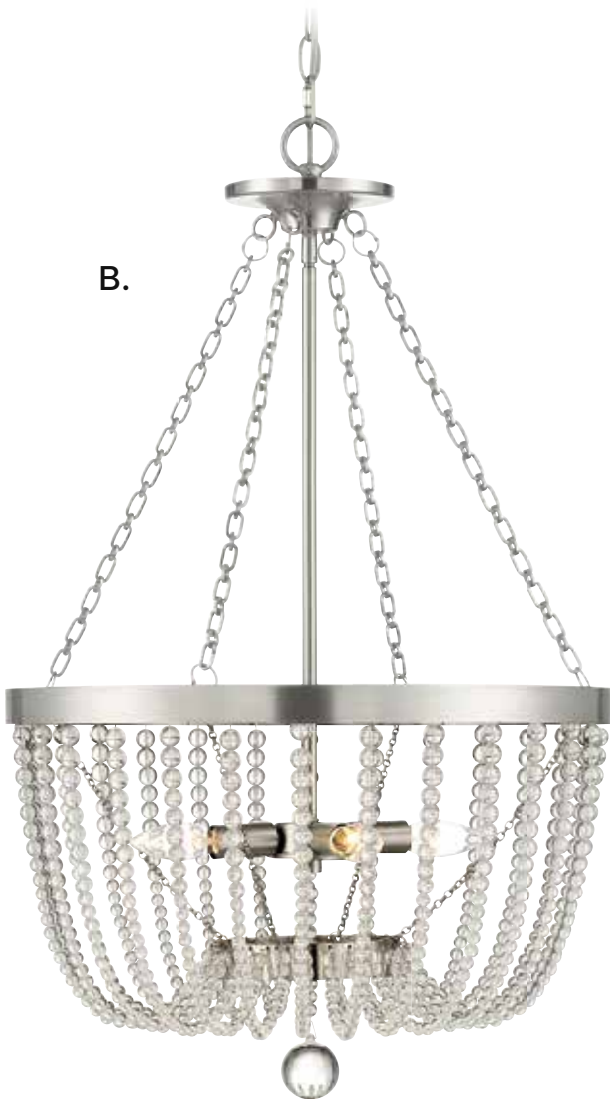

ROTTERDAM

A. 7-1660-6-322

6-Light Pendant
Warm Brass Finish
31-1/2"L x 24-3/4"W x 20-1/2"H
Adj H 20-1/2" - 77-1/2"
6C 60W
30° Swivel
Optic Acrylic
Metal Candle Covers

B. 6-1662-4-109

4-Light Convertible
Semi-Flush/Pendant
Polished Nickel Finish
20"W x 18"H
Adj H 18" - 75"
4C 60W
30° Swivel
Optic Acrylic
Metal Candle Covers

C. 6-1662-4-322

4-Light Convertible
Semi-Flush/Pendant
Warm Brass Finish
20"W x 18"H
Adj H 18" - 75"
4C 60W
30° Swivel
Optic Acrylic
Metal Candle Covers

D. 7-1660-6-109

6-Light Pendant
Polished Nickel Finish
31-1/2"L x 24-3/4"W x 20-1/2"H
Adj H 20-1/2" - 77-1/2"
6C 60W
30° Swivel
Optic Acrylic
Metal Candle Covers

***The rings of the Rotterdam Collection are adjustable and can rotate into different positions.

BERGAMO

BERGAMO

A. 7-2851-4-322
4-Light Pendant
Warm Brass Finish
19-7/8"W x 32-1/4"H
4C 60W
Clear Crystal

B. 7-2851-4-154
4-Light Pendant
Antique Nickel Finish
19-7/8"W x 32-1/4"H
4C 60W
Clear Crystal

A.

B.

BERGAMO

A.

A. 7-2852-6-154
6-Light Pendant
Antique Nickel Finish
26"W x 23-1/2"H
6C 60W
Clear Crystal

B.

B. 7-2852-6-322
6-Light Pendant
Warm Brass Finish
26"W x 23-1/2"H
6C 60W
Clear Crystal