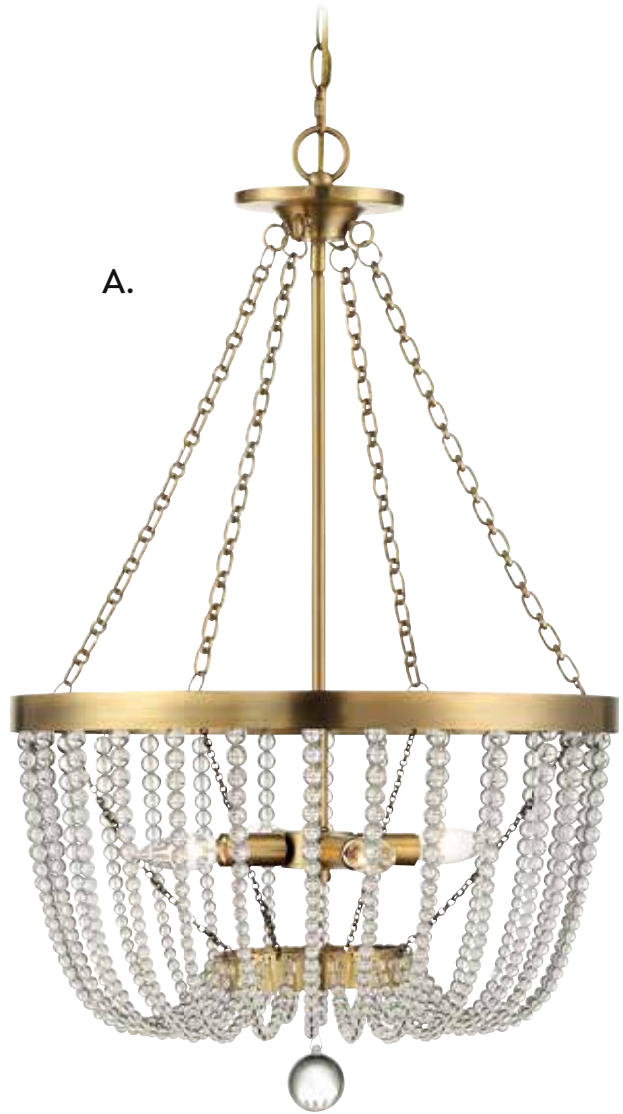

C. 6-1662-4-322

4-Light Convertible
Semi-Flush/Pendant
Warm Brass Finish
20"W x 18"H
Adj H 18" - 75"
4C 60W
30° Swivel
Optic Acrylic
Metal Candle Covers

D. 7-1660-6-109

6-Light Pendant
Polished Nickel Finish
31-1/2"L x 24-3/4"W x 20-1/2"H
Adj H 20-1/2" - 77-1/2"
6C 60W
30° Swivel
Optic Acrylic
Metal Candle Covers

***The rings of the Rotterdam Collection are adjustable and can rotate into different positions.

BERGAMO

BERGAMO

A. 7-2851-4-322
4-Light Pendant
Warm Brass Finish
19-7/8"W x 32-1/4"H
4C 60W
Clear Crystal

B. 7-2851-4-154
4-Light Pendant
Antique Nickel Finish
19-7/8"W x 32-1/4"H
4C 60W
Clear Crystal

A.

B.

BERGAMO

A.

A. 7-2852-6-154
6-Light Pendant
Antique Nickel Finish
26"W x 23-1/2"H
6C 60W
Clear Crystal

B.

B. 7-2852-6-322
6-Light Pendant
Warm Brass Finish
26"W x 23-1/2"H
6C 60W
Clear Crystal