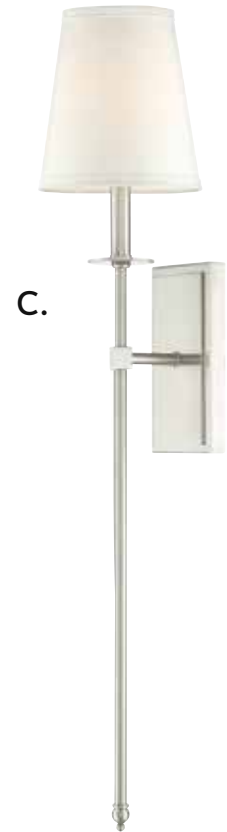

MONROE

MONROE

A. 9-302-1-SN
1-Light Sconce
Satin Nickel Finish
5"W x 20"H x 6"E
1C 60W
White Fabric Shade
Metal Candle Cover

B. 9-303-1-SN
1-Light Sconce
Satin Nickel Finish
5"W x 24"H x 6-1/2"E
1C 60W
White Fabric Shade
Metal Candle Cover