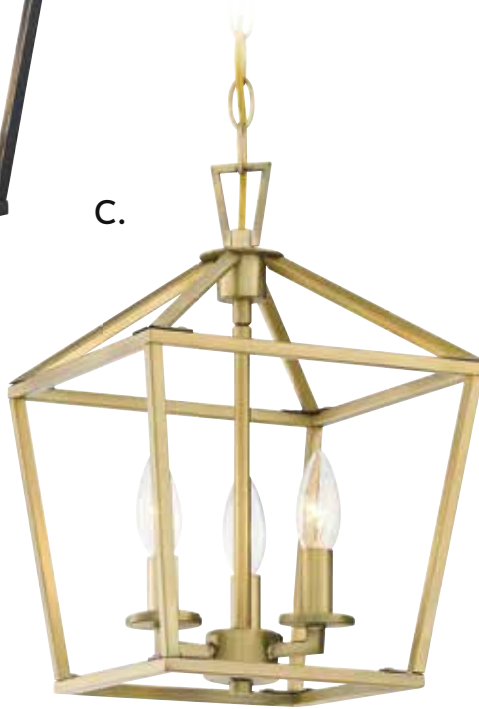

B. 3-320-3-SN
3-Light Pendant
Satin Nickel Finish
10"W x 15"H
3C 60W
Metal Candle Covers

C. 3-320-3-322
3-Light Pendant
Warm Brass Finish
10"W x 15"H
3C 60W
Metal Candle Covers

D. 3-320-3-109
3-Light Pendant
Polished Nickel Finish
10"W x 15"H
3C 60W
Metal Candle Covers

E. 3-320-3-89
3-Light Pendant
Matte Black Finish
10"W x 15"H
3C 60W
Metal Candle Covers

TOWNSEND

A.

B.

C.

D.

E.

TOWNSEND