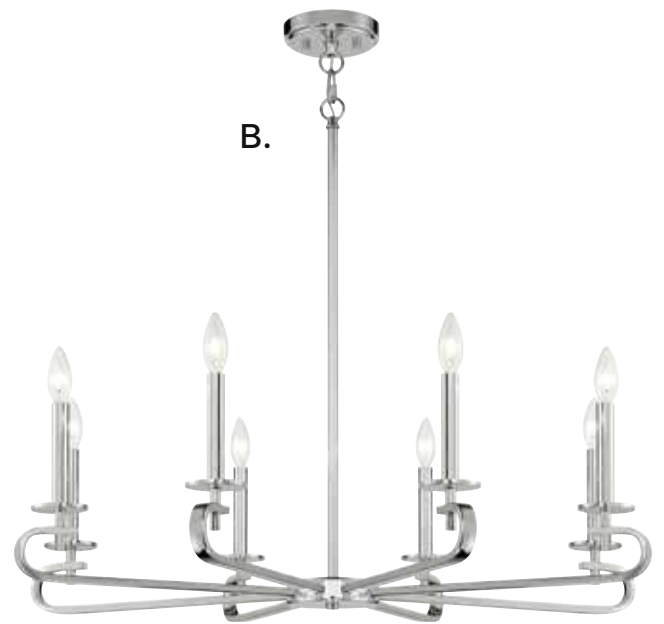

TORINO

A. 1-2451-8-89
8-Light Chandelier
Matte Black Finish
34"W x 9"H
Adj H 9" - 63"
8C 60W
Dual Swivel Mount
Metal Candle Covers

B. 1-2451-8-109
8-Light Chandelier
Polished Nickel Finish
34"W x 9"H
Adj H 9" - 63"
8C 60W
Dual Swivel Mount
Metal Candle Covers

C. 1-2451-8-322
8-Light Chandelier
Warm Brass Finish
34"W x 9"H
Adj H 9" - 63"
8C 60W
Dual Swivel Mount
Metal Candle Covers