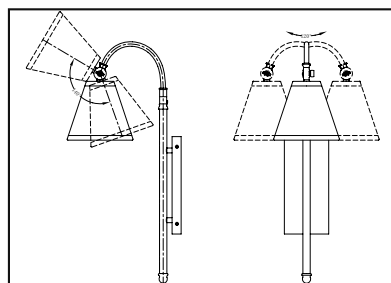

- F. **9-900-1-44**
1-Light Sconce
Classic Bronze Finish
4-1/4"W x 15-1/2"H x 4-1/2"E
1E 60W
Bulb Included 300MM T9

RUTLAND

A.

C.

B.

D.

E.

RUTLAND