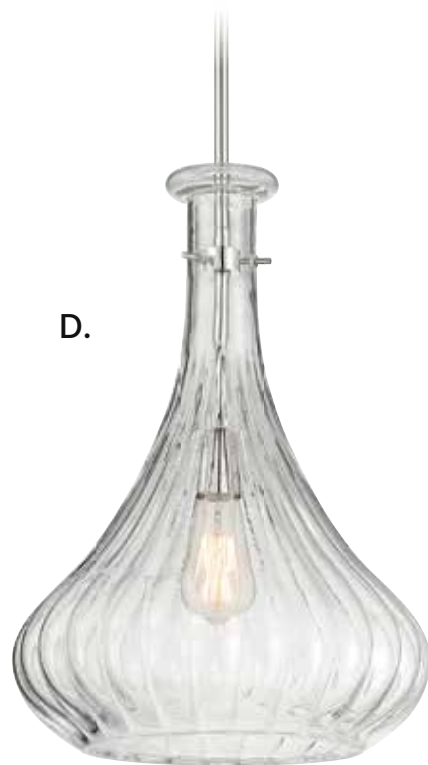

D. 7-2265-1-109
1-Light Pendant
Polished Nickel Finish
14"W x 20"H
Adj H 20" - 72"
30° Swivel
1E 60W
Dual Swivel Mount
Clear Fluted Glass

Dual Mount Hanging System

BRISTO

A.

B.

C.

D.

Options: 7-EXT- Extension Rod - 12"(4pcs) & 6"(1pc)