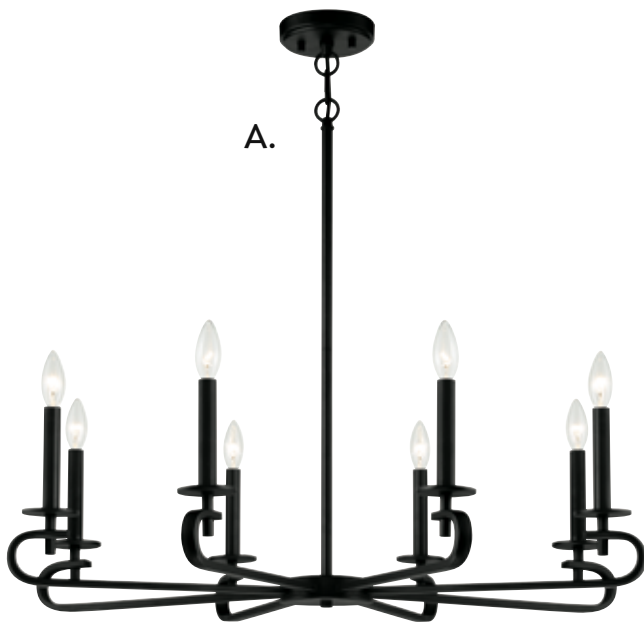

TORINO

A. 1-2451-8-89
8-Light Chandelier
Matte Black Finish
34"W x 9"H
Adj H 9" - 63"
8C 60W
Dual Swivel Mount
Metal Candle Covers

B. 1-2451-8-109
8-Light Chandelier
Polished Nickel Finish
34"W x 9"H
Adj H 9" - 63"
8C 60W
Dual Swivel Mount
Metal Candle Covers

C. 1-2451-8-322
8-Light Chandelier
Warm Brass Finish
34"W x 9"H
Adj H 9" - 63"
8C 60W
Dual Swivel Mount
Metal Candle Covers