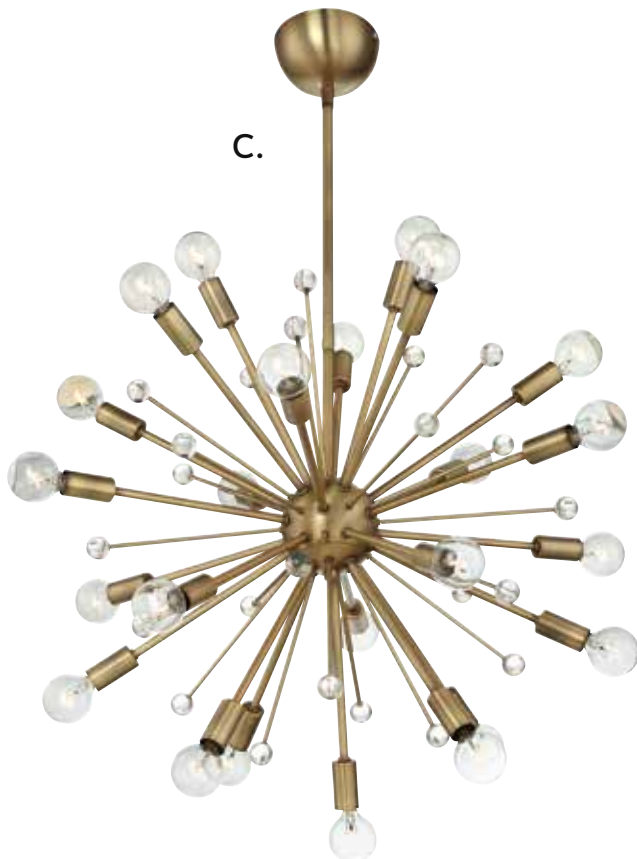

GALEA

*Options: 7-EXT- Extension Rod - 12"(4pcs) & 6"(1pc)