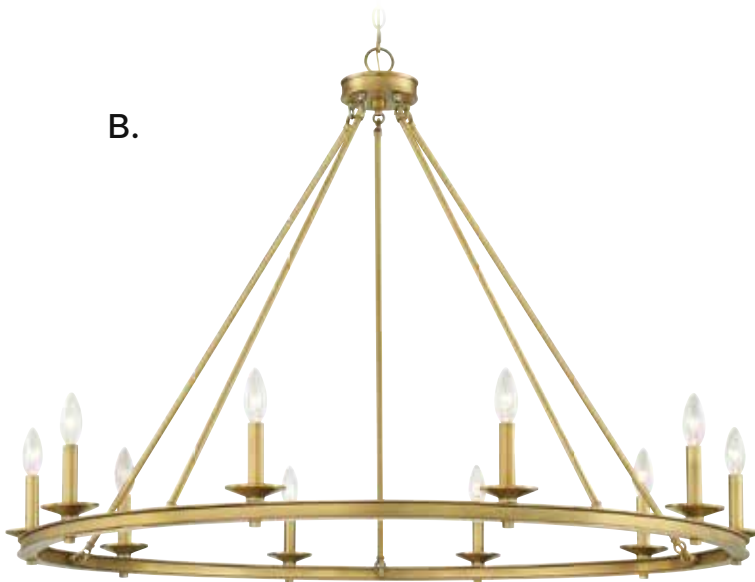

B. 1-308-8-109
8-Light Chandelier
Polished Nickel Finish
33"W x 25"H
8C 60W
Metal Candle Covers

C. 1-308-8-322
8-Light Chandelier
Warm Brass Finish
33"W x 25"H
8C 60W
Metal Candle Covers

D. 1-308-8-SN
8-Light Chandelier
Satin Nickel Finish
33"W x 25"H
8C 60W
Metal Candle Covers

E. 1-308-8-44
8-Light Chandelier
Classic Bronze Finish
33"W x 25"H
8C 60W
Metal Candle Covers

MIDDLETON

A.

B.

C.

MIDDLETON

A. 1-310-10-89
10-Light Chandelier
Matte Black Finish
45"W x 32-1/4"H
10C 60W
Metal Candle Covers