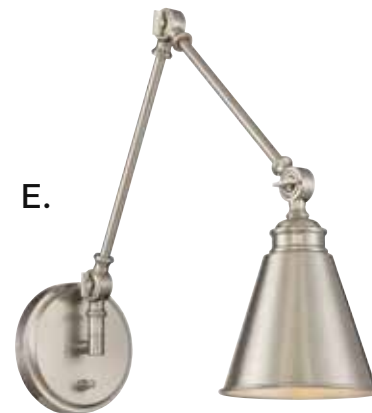

E. 9-1201-1-SN
1-Light Adjustable Sconce
Satin Nickel Finish
6-1/4"W x 24-1/2"H x 11-1/2"E
1E 60W
White Fabric Shade

MORLAND

A.

B.

C.

D.

E.

Switch on backplate, comes with **Cord & Plug**, and **Hardwire**.