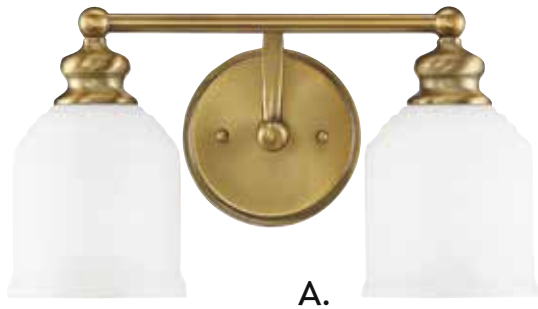

MELROSE

Fixtures may be mounted as either **Uplight** or **Downlight**.

Fixtures may be mounted as either **Uplight** or **Downlight**.

E. 8-6836-2-SN
2-Light Bath Bar
Satin Nickel Finish
14-1/2"W x 7-3/4"H x 6-3/4"E
2E 60W
White Opal Etched Glass

F. 8-6836-3-SN
3-Light Bath Bar
Satin Nickel Finish
24"W x 7-3/4"H x 6-3/4"E
3E 60W
White Opal Etched Glass

G. 8-6836-4-SN
4-Light Bath Bar
Satin Nickel Finish
33-1/2"W x 7-3/4"H x 6-3/4"E
4E 60W
White Opal Etched Glass

H. 9-6836-1-SN
1-Light Sconce
Satin Nickel Finish
5"W x 7-3/4"H x 6-3/4"E
1E 60W
White Opal Etched Glass