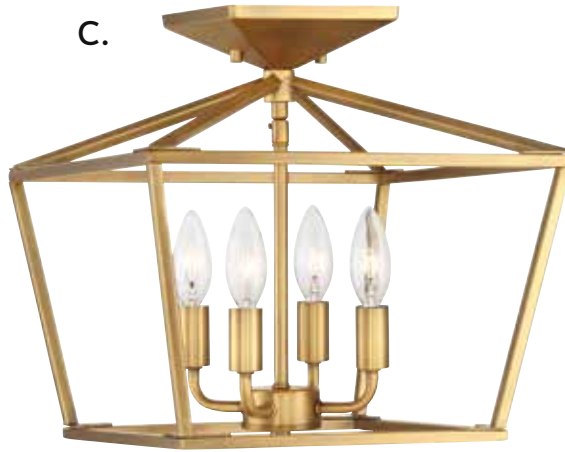

TOWNSEND

A. 3-322-6-44

6-Light Pendant
Classic Bronze Finish
24"W x 36-1/2"H
6C 60W
Metal Candle Covers

B. 3-322-6-SN

6-Light Pendant
Satin Nickel Finish
24"W x 36-1/2"H
6C 60W
Metal Candle Covers

C. 3-322-6-322

6-Light Pendant
Warm Brass Finish
24"W x 36-1/2"H
6C 60W
Metal Candle Covers

D. 3-322-6-109

6-Light Pendant
Polished Nickel Finish
24"W x 36-1/2"H
6C 60W
Metal Candle Covers

E. 3-322-6-89

6-Light Pendant
Matte Black Finish
24"W x 36-1/2"H
6C 60W
Metal Candle Covers

B.

C.

D.

E.

TOWNSEND

A. 6-328-4-44
4-Light Semi-Flush
Classic Bronze Finish
13"W x 13"H
4C 60W
Metal Candle Covers

B. 6-328-4-SN
4-Light Semi-Flush
Satin Nickel Finish
13"W x 13"H
4C 60W
Metal Candle Covers