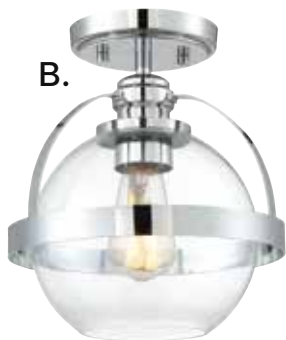

PENDLETON

A. 6-7200-1-89
1-Light Semi-Flush
Matte Black Finish
9-3/8"W x 9-3/4"H
1E 60W
Clear Glass

B. 6-7200-1-11
1-Light Semi-Flush
Polished Chrome Finish
9-3/8"W x 9-3/4"H
1E 60W
Clear Glass

C. 7-7201-1-89
1-Light Pendant
Matte Black Finish
14"W x 14"H
Adj H 14" - 45-1/2"
1E 60W
90° Swivel
Clear Glass

D. 7-7201-1-11
1-Light Pendant
Polished Chrome Finish
14"W x 14"H
Adj H 14" - 45-1/2"
1E 60W
90° Swivel
Clear Glass

*Options: 7-EXT- Extension Rod - 9-1/2"(3pcs)