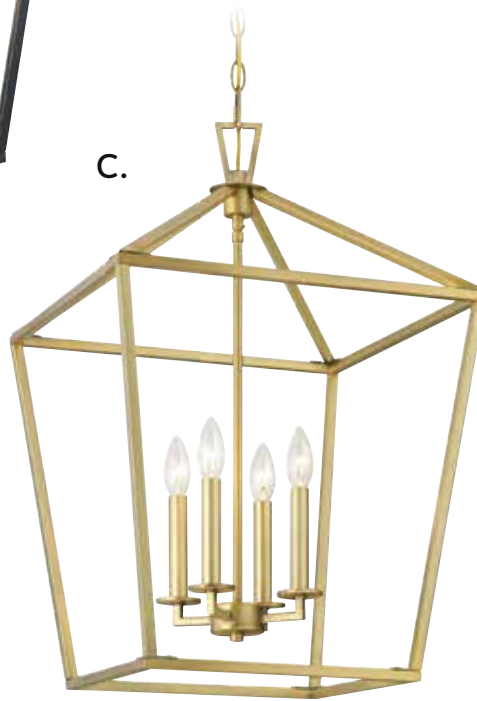

B. 3-320-3-SN
3-Light Pendant
Satin Nickel Finish
10"W x 15"H
3C 60W
Metal Candle Covers

C. 3-320-3-322
3-Light Pendant
Warm Brass Finish
10"W x 15"H
3C 60W
Metal Candle Covers

D. 3-320-3-109
3-Light Pendant
Polished Nickel Finish
10"W x 15"H
3C 60W
Metal Candle Covers

E. 3-320-3-89
3-Light Pendant
Matte Black Finish
10"W x 15"H
3C 60W
Metal Candle Covers

TOWNSEND

A.

B.

C.

D.

E.

TOWNSEND

A.

B.

C.

D.

E.

TOWNSEND

A. 3-321-4-44
4-Light Pendant
Classic Bronze Finish
17"W x 26"H
4C 60W
Metal Candle Covers

B. 3-321-4-SN
4-Light Pendant
Satin Nickel Finish
17"W x 26"H
4C 60W
Metal Candle Covers