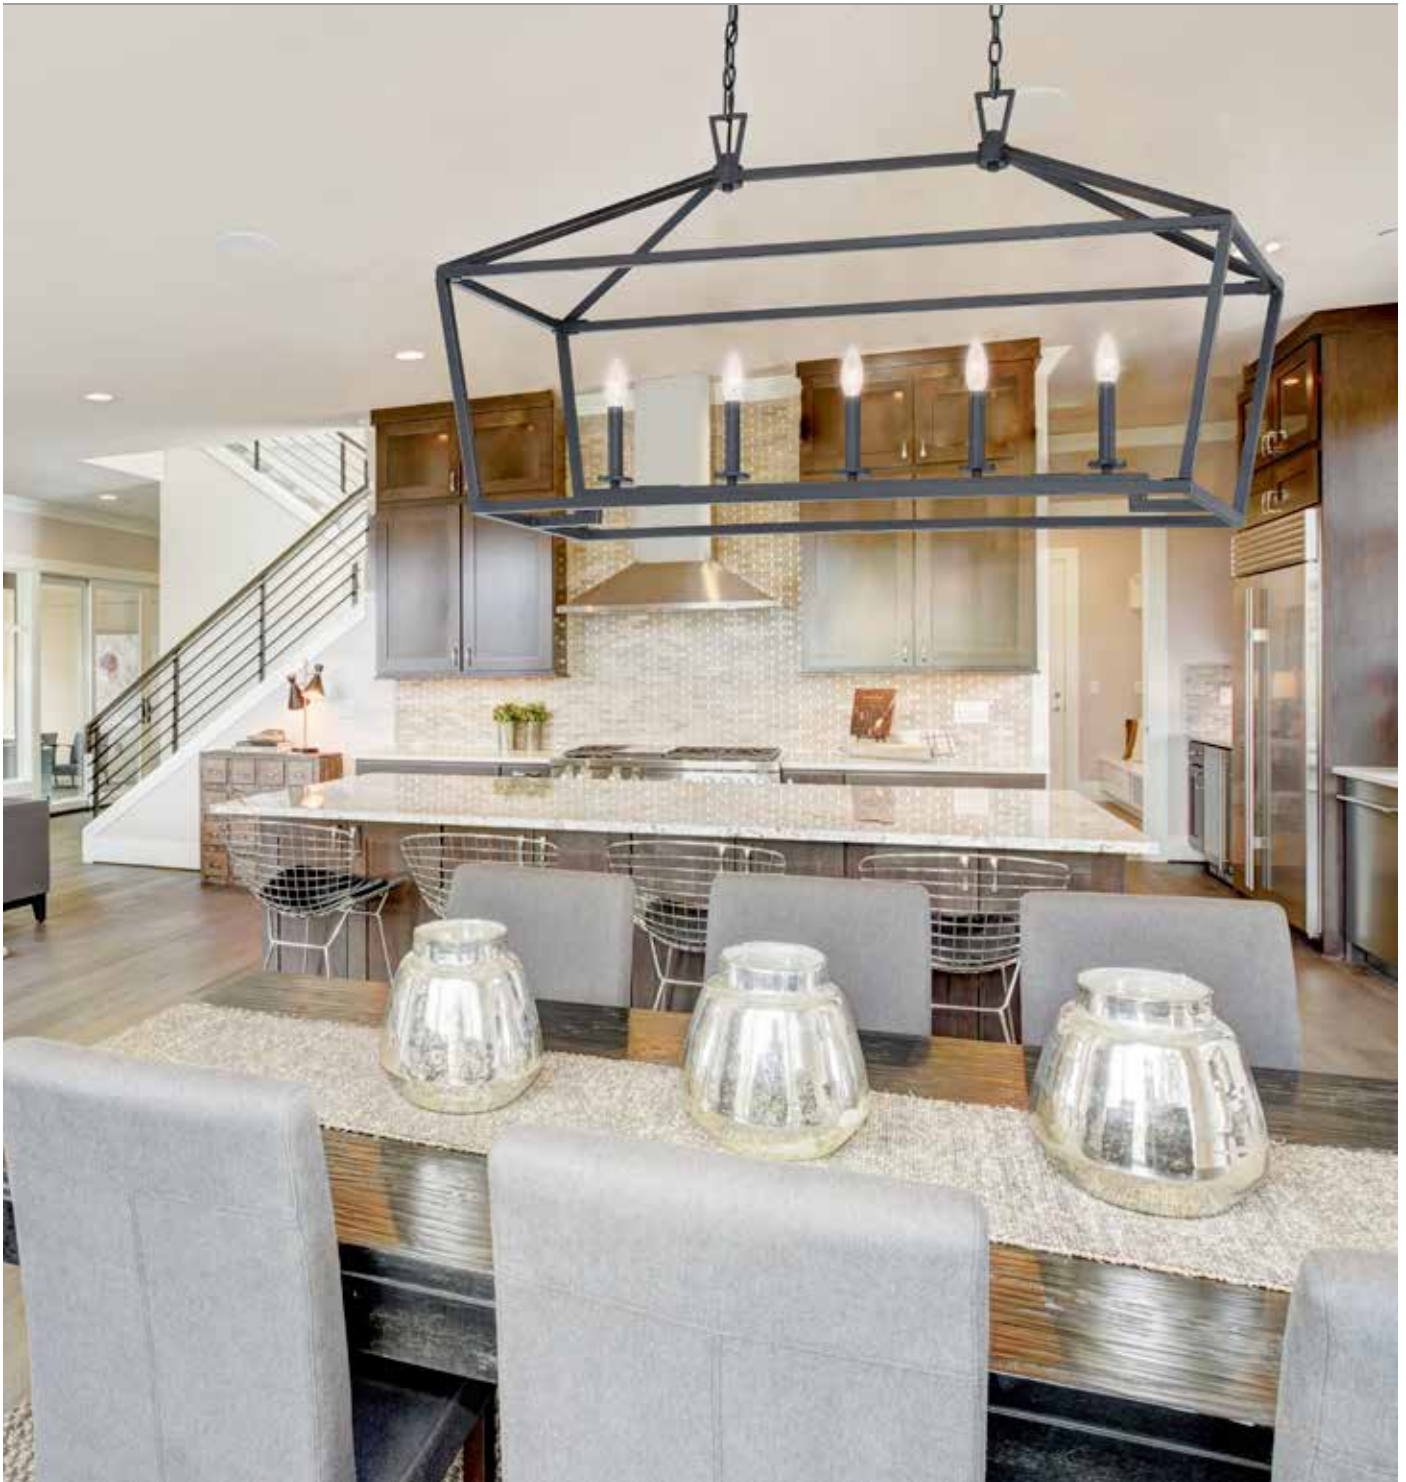

TOWNSEND

A.

B.

C.

D.

E.

TOWNSEND

A. 1-324-5-44
5-Light Linear Chandelier
Classic Bronze Finish
44"L x 16"W x 23-1/2"H
5C 60W
Metal Candle Covers