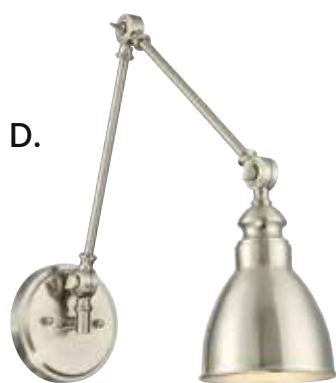

DAKOTA

A.

B.

C.

D.

E.

Hardwire only.

A. 9-960-1-89
1-Light Adjustable Sconce
Matte Black Finish
5-1/2"W x 17"H x 13"E
Adj E 13" - 33-3/4"
1E 60W
150° Swivel

B. 9-960-1-13
1-Light Adjustable Sconce
English Bronze Finish
5-1/2"W x 17"H x 13"E
Adj E 13" - 33-3/4"
1E 60W
150° Swivel

C. 9-960-1-322
1-Light Adjustable Sconce
Warm Brass Finish
5-1/2"W x 17"H x 13"E
Adj E 13" - 33-3/4"
1E 60W
150° Swivel

D. 9-960-1-SN
1-Light Adjustable Sconce
Satin Nickel Finish
5-1/2"W x 17"H x 13"E
Adj E 13" - 33-3/4"
1E 60W
150° Swivel

E. 9-960-1-109
1-Light Adjustable Sconce
Polished Nickel Finish
5-1/2"W x 17"H x 13"E
Adj E 13" - 33-3/4"
1E 60W
150° Swivel