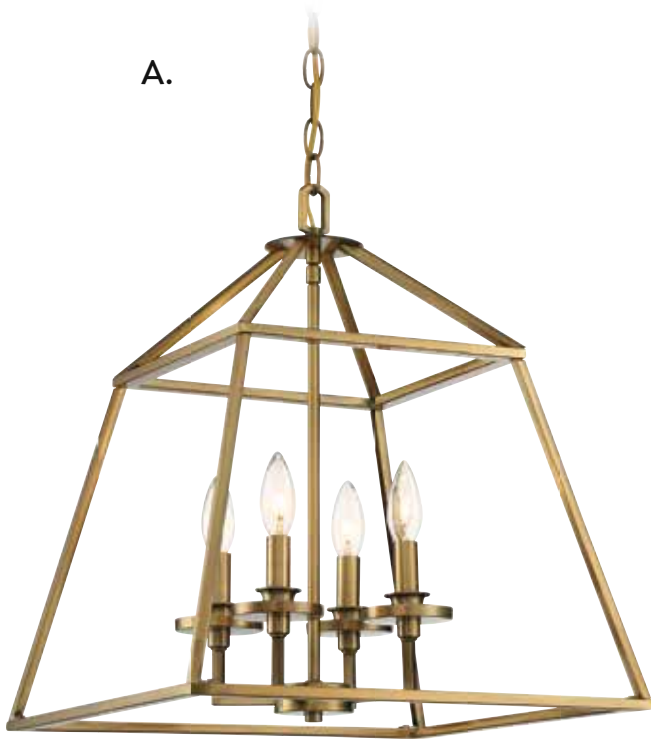

B.

C.

A. **3-9099-4-322**
4-Light Pendant
Warm Brass Finish
24"W x 19-1/2"H
4C 60W
Metal Candle Covers

B. **3-9099-4-109**
4-Light Pendant
Polished Nickel Finish
24"W x 19-1/2"H
4C 60W
Metal Candle Covers