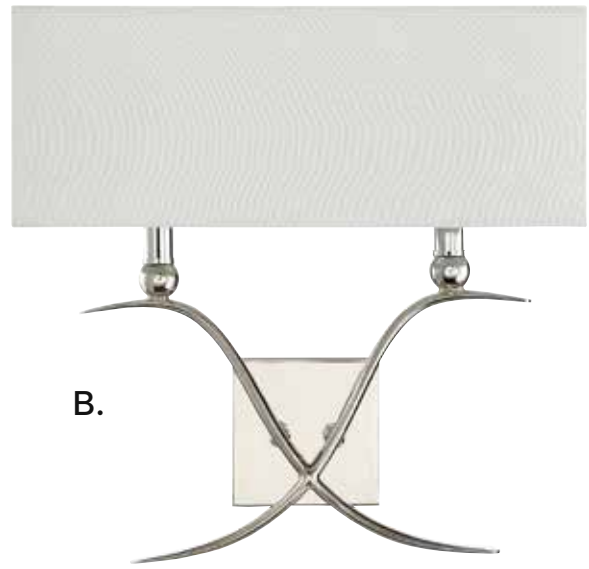

PAYTON

A.

B.

C.

D.

A. 9-800-2-44
2-Light Sconce
Classic Bronze Finish
16"W x 15-1/2"H x 6"E
2C 60W
White Linen Shade
Metal Candle Covers

B. 9-800-2-109
2-Light Sconce
Polished Nickel Finish
16"W x 15-1/2"H x 6"E
2C 60W
White Linen Shade
Metal Candle Covers

C. 9-800-2-SN
2-Light Sconce
Satin Nickel Finish
16"W x 15-1/2"H x 6"E
2C 60W
White Linen Shade
Metal Candle Covers

D. 9-800-2-322
2-Light Sconce
Warm Brass Finish
16"W x 15-1/2"H x 6"E
2C 60W
White Linen Shade
Metal Candle Covers