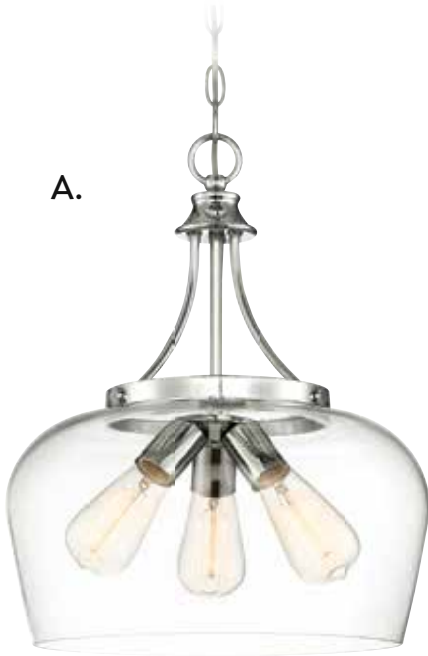

H. 1-4032-5-322
5-Light Chandelier
Warm Brass Finish
23"W x 18-1/2"H
5E 60W
Clear Glass

Pendant, Page 153

Ceiling, Page 162

Ceiling, Page 163

Bath, Page 216

Sconce, Page 216

OCTAVE

A.