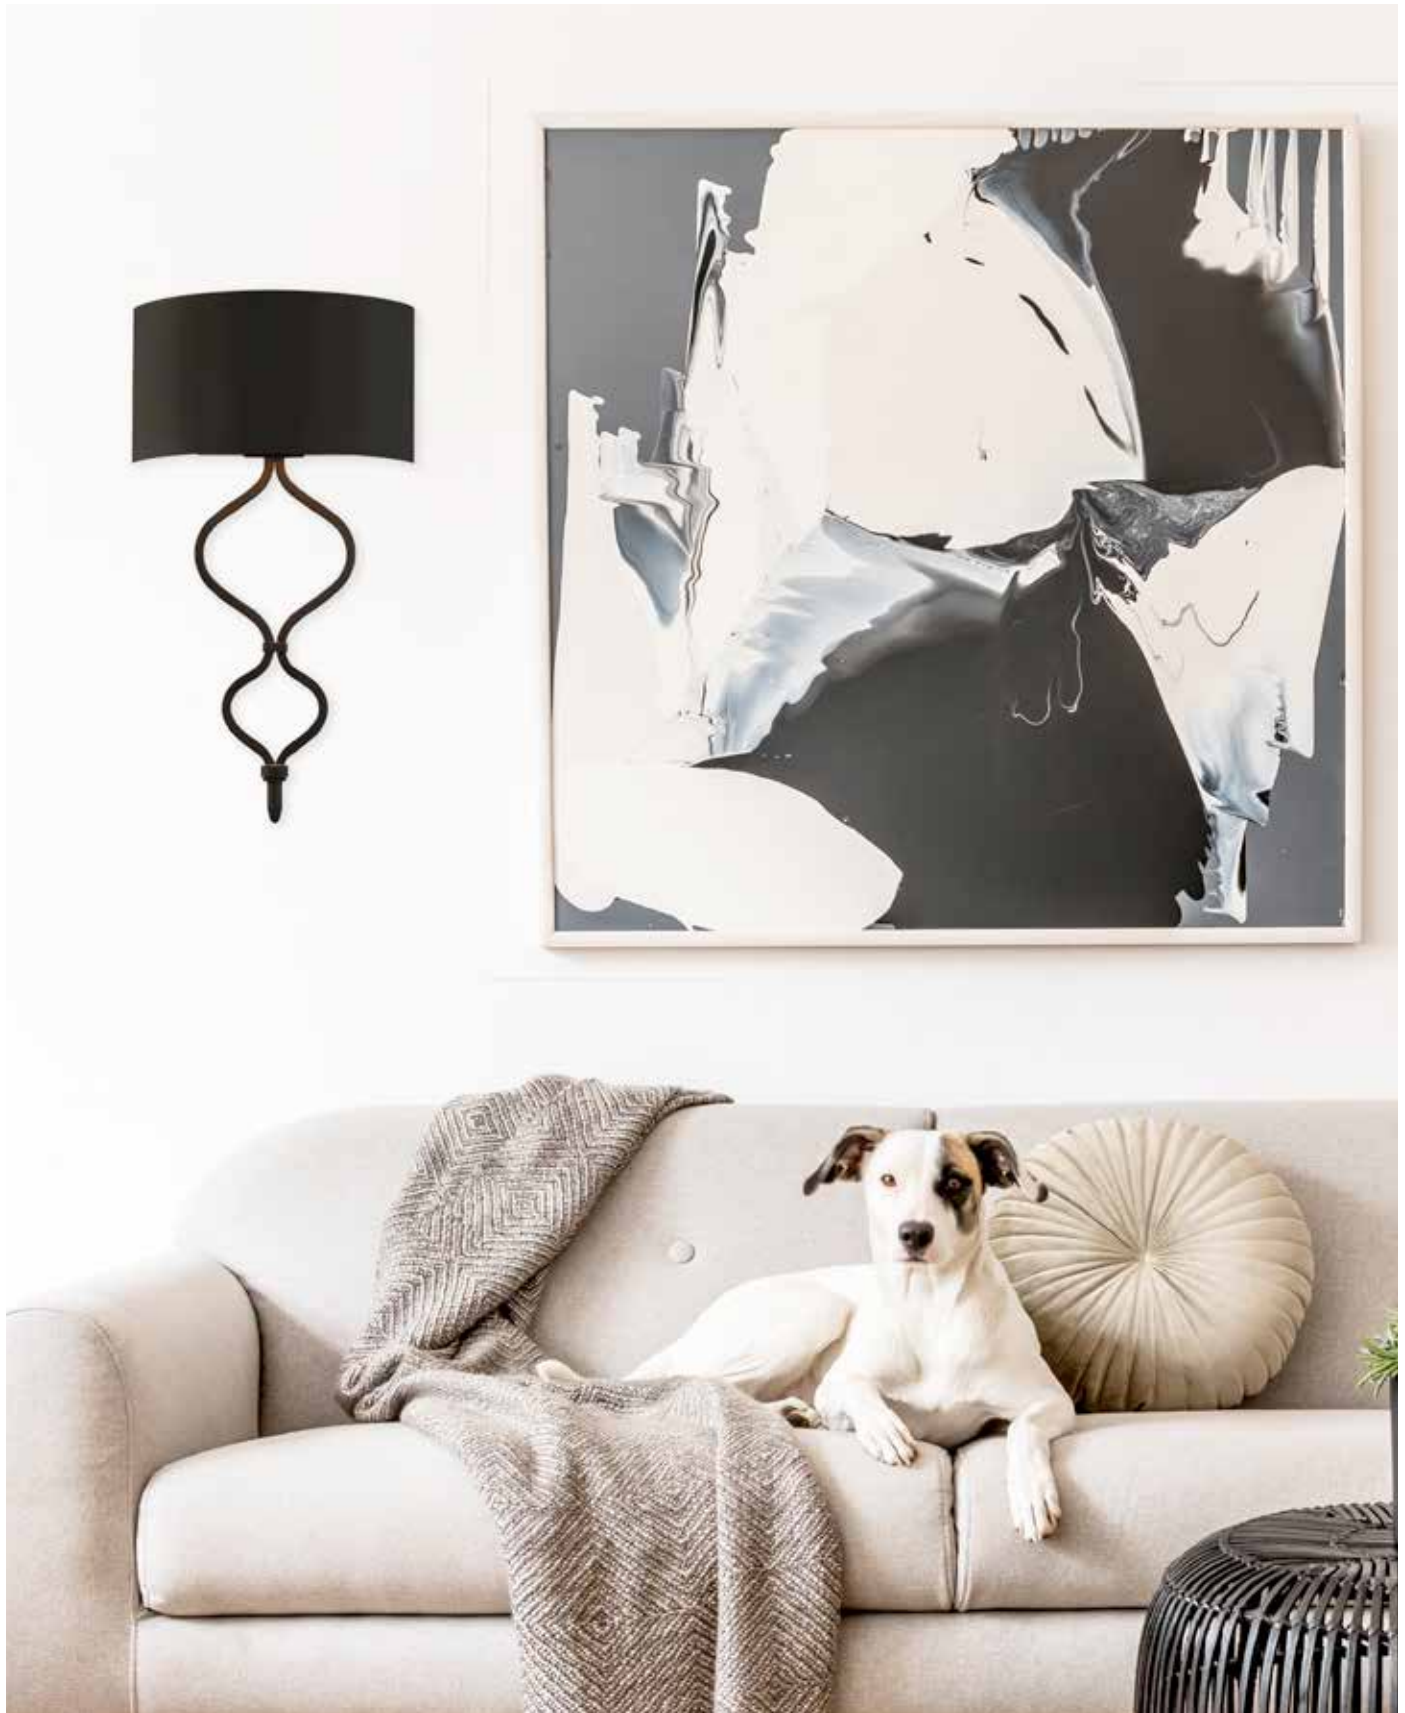

H. **6-780-13-13**
13" Flush Mount
English Bronze Finish
13"W x 5"H
2E 60W
White Etched Glass

I.

J.

I. **6-780-13-109**
13" Flush Mount
Polished Nickel Finish
13"W x 5"H
2E 60W
White Etched Glass

J. **6-780-11-109**
11" Flush Mount
Polished Nickel Finish
11"W x 4-1/2"H
2E 40W
White Etched Glass