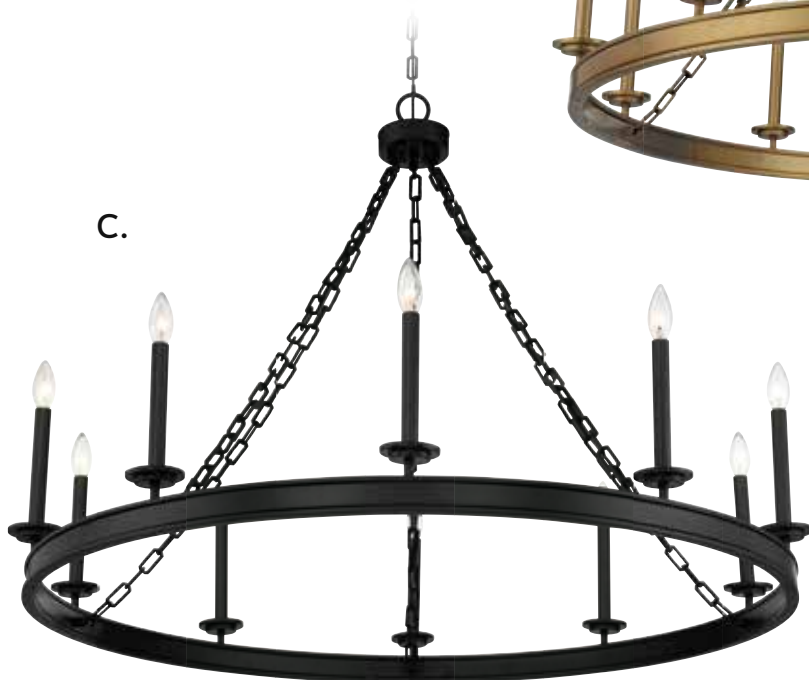

C. 1-4405-10-89
10-Light Chandelier
Matte Black Finish
45"W x 33"H
10C 60W
Metal Candle Covers