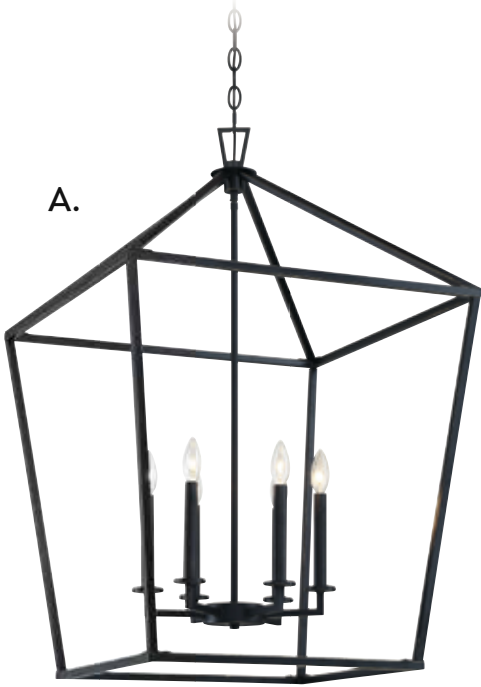

TOWNSEND

A.