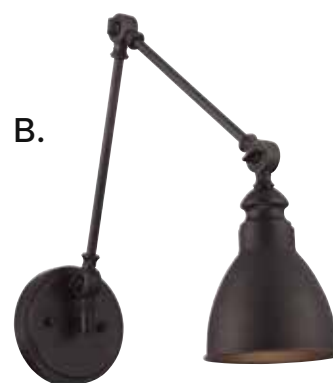

DAKOTA

A.

B.

C.

D.

E.

Hardwire only.

A. 9-960-1-89
1-Light Adjustable Sconce
Matte Black Finish
5-1/2"W x 17"H x 13"E
Adj E 13" - 33-3/4"
1E 60W
150° Swivel

B. 9-960-1-13
1-Light Adjustable Sconce
English Bronze Finish
5-1/2"W x 17"H x 13"E
Adj E 13" - 33-3/4"
1E 60W
150° Swivel

C. 9-960-1-322
1-Light Adjustable Sconce
Warm Brass Finish
5-1/2"W x 17"H x 13"E
Adj E 13" - 33-3/4"
1E 60W
150° Swivel

D. 9-960-1-SN
1-Light Adjustable Sconce
Satin Nickel Finish
5-1/2"W x 17"H x 13"E
Adj E 13" - 33-3/4"
1E 60W
150° Swivel

E. 9-960-1-109
1-Light Adjustable Sconce
Polished Nickel Finish
5-1/2"W x 17"H x 13"E
Adj E 13" - 33-3/4"
1E 60W
150° Swivel