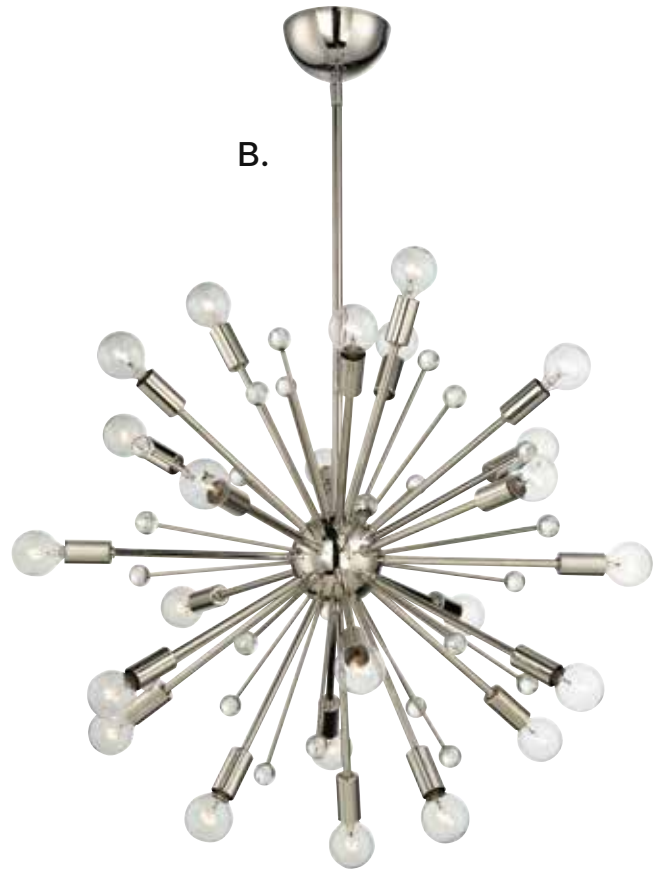

GALEA

*Options: 7-EXT- Extension Rod - 12"(4pcs) & 6"(1pc)