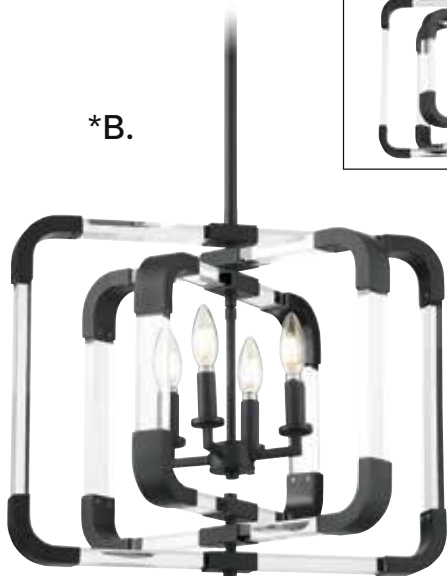

B. 7-8895-4-322
4-Light Pendant
Warm Brass Finish
24"W x 12"H
Adj H 12" - 66"
4C 60W
30° Swivel
Dual Swivel Mount
Clear Glass
Metal Candle Covers

Dual Mount Hanging System

*Options: 7-EXTLG-322 Extension Rod - 12"(4pcs) & 6"(1pc)

COLLIER

****C.**

- C. 7-8895-4-89**
4-Light Pendant
Matte Black Finish
24"W x 12"H
Adj H 12" - 66"
4C 60W
30° Swivel
Dual Swivel Mount
Clear Glass
Metal Candle Covers

- D. 3-8896-8-89**
8-Light Lantern
Matte Black Finish
24"W x 23"H
Adj H 23" - 77"
8C 60W
30° Swivel
Dual Swivel Mount
Clear Glass
Metal Candle Covers

****D.**

Dual Mount Hanging System

****Options:** 7-EXTLG-BK Extension Rod - 12"(4pcs) & 6"(1pc)

ROTTERDAM

ROTTERDAM

BRIAN THOMAS
COLLECTION

**A.

*B.

A. **7-1660-6-89**
6-Light Pendant
Matte Black Finish
31-1/2"L x 24-3/4"W x 20-1/2"H
Adj H 20-1/2" - 77-1/2"
6C 60W
30° Swivel
Optic Acrylic
Metal Candle Covers

B. **6-1662-4-89**
4-Light Convertible
Semi-Flush/Pendant
Matte Black Finish
20"W x 18"H
Adj H 18" - 75"
4C 60W
30° Swivel
Optic Acrylic
Metal Candle Covers