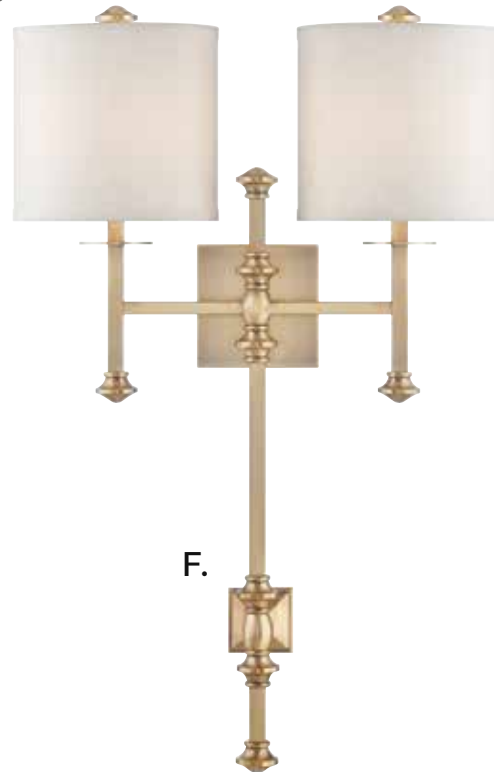

F.

D. **9-7140-1-SN**
1-Light Sconce
Satin Nickel Finish
7-1/2"W x 26-1/2"H x
5-1/2"E
1C 60W
White Shade
Metal Candle Cover

E. **9-7140-1-322**
1-Light Sconce
Warm Brass Finish
7-1/2"W x 26-1/2"H x
5-1/2"E
1C 60W
White Shade
Metal Candle Cover

F. **9-7141-2-322**
2-Light Wall Sconce
Warm Brass Finish
18"W x 28-5/8"H x 5-1/2"E
2C 60W
White Shades
Metal Candle Covers