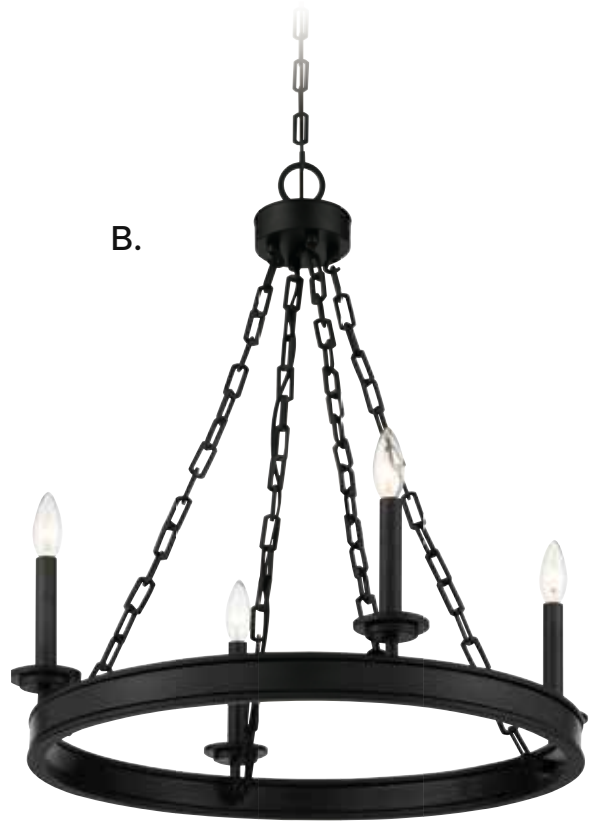

WINDHAM

D.

E.

F.

D. 7-8701-6-109
6-Light Pendant
Polished Nickel Finish
28"W x 28"H
6C 60W
Clear Crystal

E. 7-8700-4-109
4-Light Pendant
Polished Nickel Finish
20"W x 22"H
4C 60W
Clear Crystal

F. 1-8702-8-109
8-Light Linear Chandelier
Polished Nickel Finish
38"L x 16"W x 26"H
8C 60W
Clear Crystal

PRESCOTT

A. 7-0600-6-SN
6-Light Pendant
Satin Nickel Finish
28"W x 28"H
6C 60W
Clear Beveled Glass
Metal Candle Covers

B. 7-0600-6-322
6-Light Pendant
Warm Brass Finish
28"W x 28"H
6C 60W
Clear Beveled Glass
Metal Candle Covers

PRESCOTT

SEVILLE

SEVILLE

A. **1-4403-4-109**
4-Light Chandelier
Polished Nickel Finish
25"W x 27-1/4"H
4C 60W
Metal Candle Covers

B. **1-4403-4-89**
4-Light Chandelier
Matte Black Finish
25"W x 27-1/4"H
4C 60W
Metal Candle Covers

C. **1-4403-4-322**
4-Light Chandelier
Warm Brass Finish
25"W x 27-1/4"H
4C 60W
Metal Candle Covers

SEVILLE

SEVILLE

A. **1-4404-8-109**
8-Light Chandelier
Polished Nickel Finish
34"W x 29-1/2"H
8C 60W
Metal Candle Covers