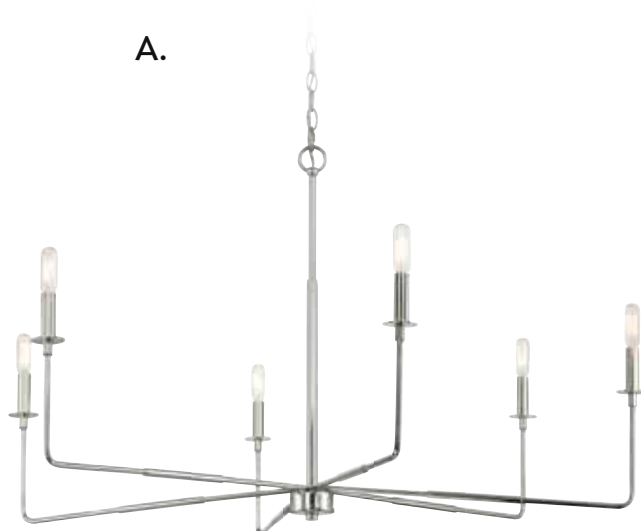

SALERNO

A.

B.

C.

A. **1-2221-6-109**
6-Light Chandelier
Polished Nickel Finish
42"W x 25"H
6C 60W
Metal Candle Covers

B. **1-2221-6-89**
6-Light Chandelier
Matte Black Finish
42"W x 25"H
6C 60W
Metal Candle Covers

C. **1-2221-6-322**
6-Light Chandelier
Warm Brass Finish
42"W x 25"H
6C 60W
Metal Candle Covers