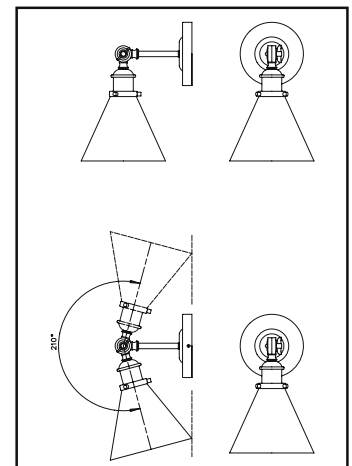

E. 9-0901-1-SN
1-Light Adjustable Sconce
Satin Nickel Finish
7"W x 12"H x 9"E
1E 60W

F. 9-0901-1-44
1-Light Adjustable Sconce
Classic Bronze Finish
7"W x 12"H x 9"E
1E 60W

G. 9-0901-1-109
1-Light Adjustable Sconce
Polished Nickel Finish
7"W x 12"H x 9"E
1E 60W

H. 9-0901-1-322
1-Light Adjustable Sconce
Warm Brass Finish
7"W x 12"H x 9"E
1E 60W

I. 9-0901-1-89
1-Light Adjustable Sconce
Matte Black Finish
7"W x 12"H x 9"E
1E 60W