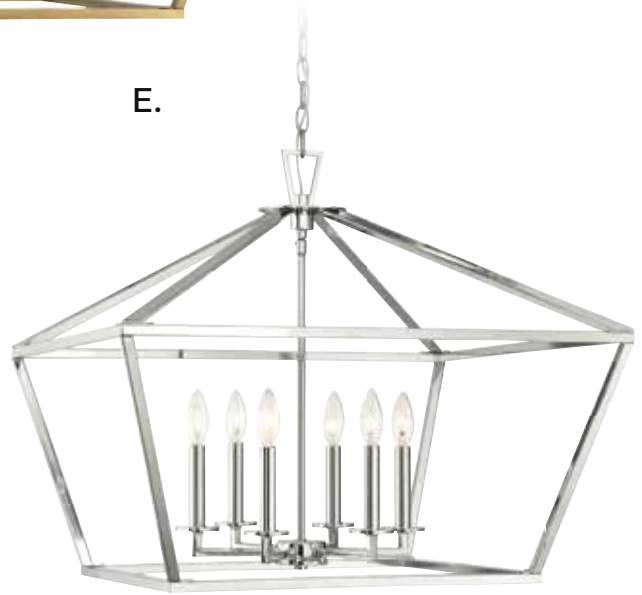

B. 1-2005-5-SN
5-Light Chandelier
Satin Nickel Finish
24"W x 22"H
5E 60W
Metal Candle Covers

C. 1-2005-5-322
5-Light Chandelier
Warm Brass Finish
24"W x 22"H
5E 60W
Metal Candle Covers

D. 1-2005-5-109
5-Light Chandelier
Polished Nickel Finish
24"W x 22"H
5E 60W
Metal Candle Covers

E. 1-2005-5-89
5-Light Chandelier
Matte Black Finish
24"W x 22"H
5E 60W
Metal Candle Covers

AUBURN

TOWNSEND

A.

B.

C.

D.

E.

TOWNSEND

A. 3-325-6-SN
6-Light Pendant
Satin Nickel Finish
26"W x 23-1/3"H
6C 60W
Metal Candle Covers

B. 3-325-6-44
6-Light Pendant
Classic Bronze Finish
26"W x 23-1/3"H
6C 60W
Metal Candle Covers

C. 3-325-6-322
6-Light Pendant
Warm Brass Finish
26"W x 23-1/3"H
6C 60W
Metal Candle Covers

D. 3-325-6-89
6-Light Pendant
Matte Black Finish
26"W x 23-1/3"H
6C 60W
Metal Candle Covers

E. 3-325-6-109
6-Light Pendant
Polished Nickel Finish
26"W x 23-1/3"H
6C 60W
Metal Candle Covers

TOWNSEND

A. 3-320-3-44
3-Light Pendant
Classic Bronze Finish
10"W x 15"H
3C 60W
Metal Candle Covers