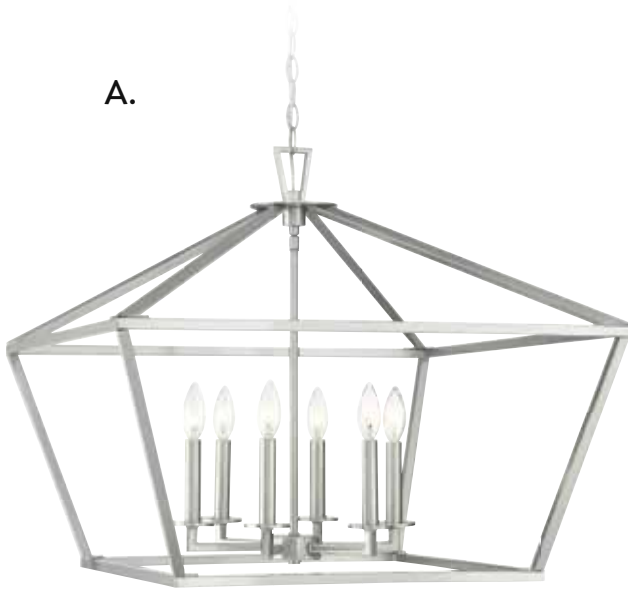

TOWNSEND

A.