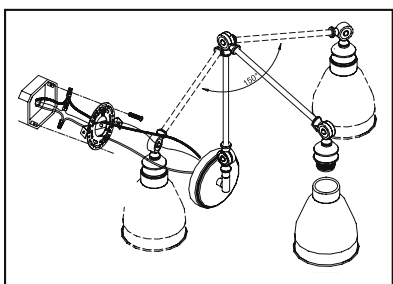

DAKOTA

A.

B.

C.

D.

E.

Hardwire only.

A. 9-960-1-89
1-Light Adjustable Sconce
Matte Black Finish
5-1/2"W x 17"H x 13"E
Adj E 13" - 33-3/4"
1E 60W
150° Swivel

B. 9-960-1-13
1-Light Adjustable Sconce
English Bronze Finish
5-1/2"W x 17"H x 13"E
Adj E 13" - 33-3/4"
1E 60W
150° Swivel

C. 9-960-1-322
1-Light Adjustable Sconce
Warm Brass Finish
5-1/2"W x 17"H x 13"E
Adj E 13" - 33-3/4"
1E 60W
150° Swivel

D. 9-960-1-SN
1-Light Adjustable Sconce
Satin Nickel Finish
5-1/2"W x 17"H x 13"E
Adj E 13" - 33-3/4"
1E 60W
150° Swivel

E. 9-960-1-109
1-Light Adjustable Sconce
Polished Nickel Finish
5-1/2"W x 17"H x 13"E
Adj E 13" - 33-3/4"
1E 60W
150° Swivel