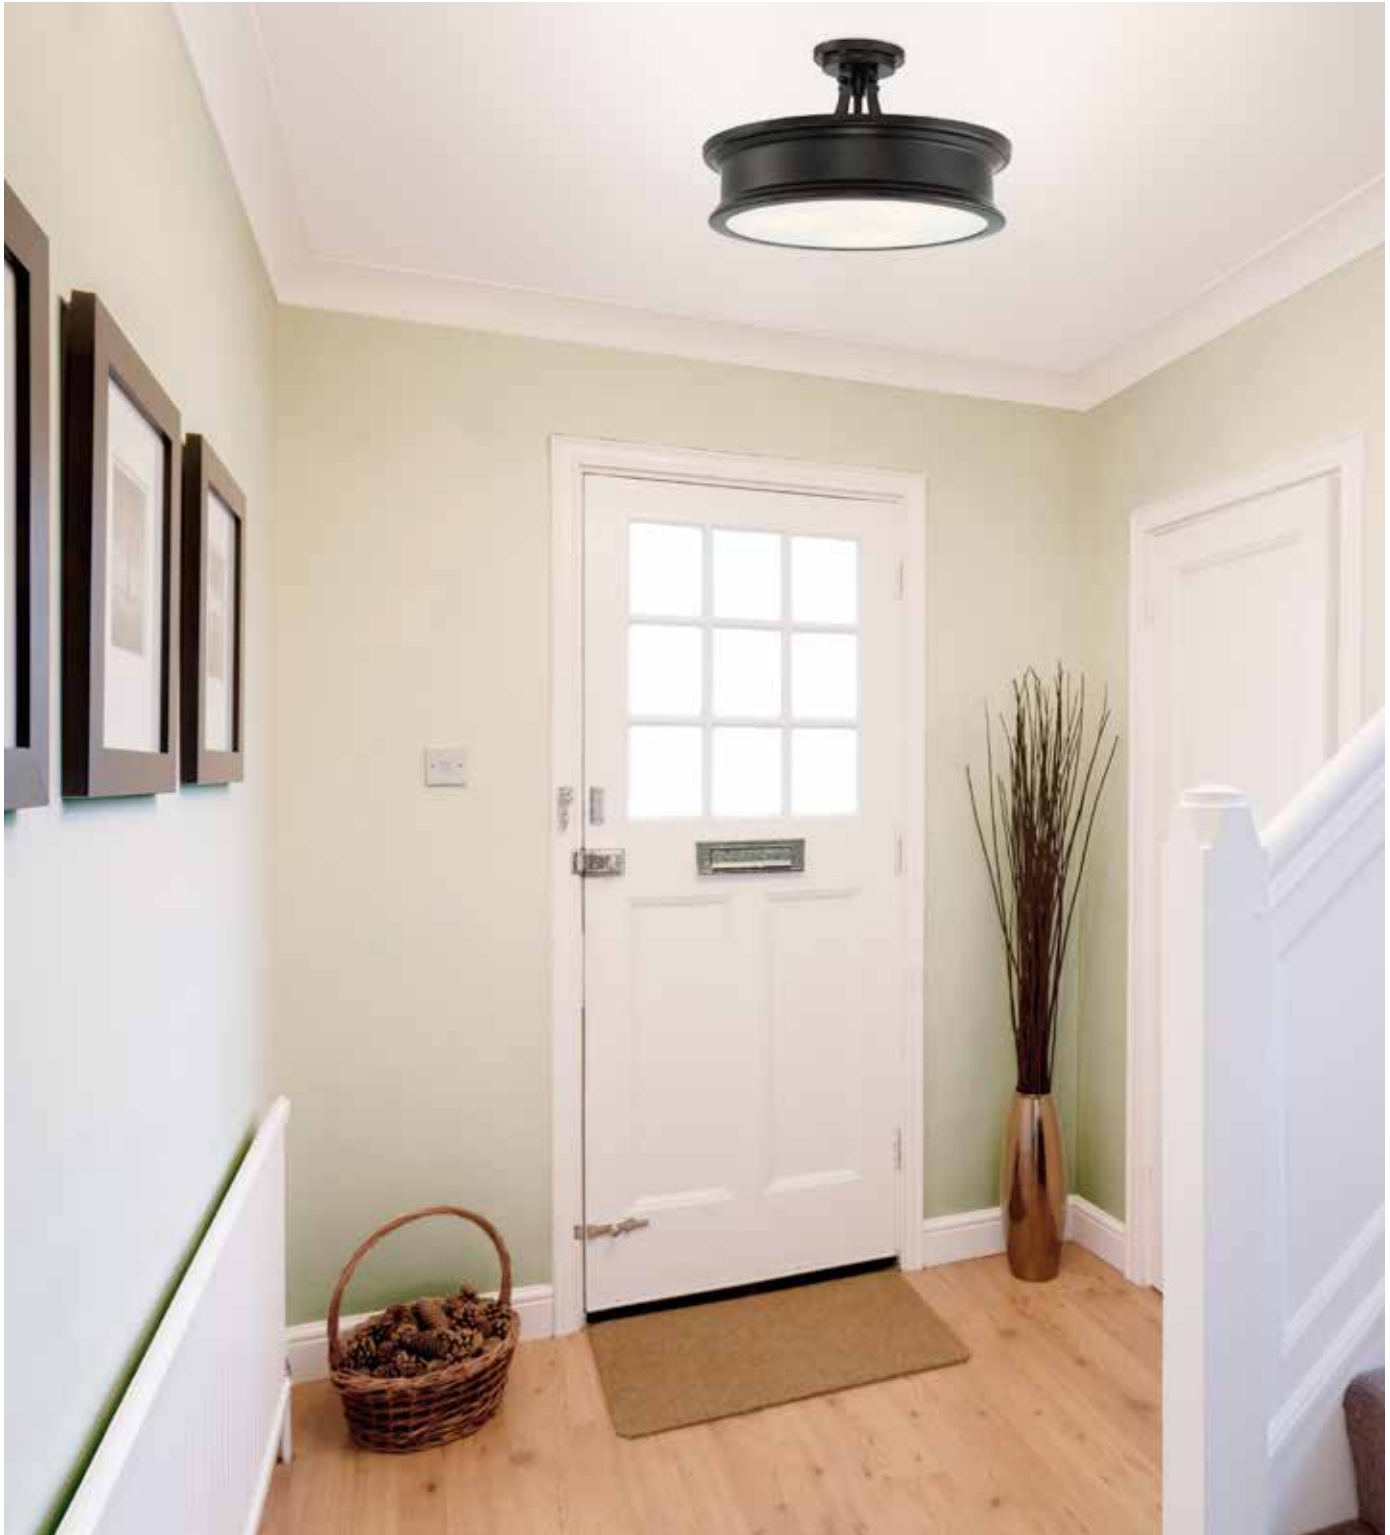

WATKINS

A. 6-134-3-322	B. 6-134-3-44	C. 6-134-3-109	D. 6-133-16-322	E. 6-133-16-44	F. 6-133-16-109
3-Light Semi-Flush	3-Light Semi-Flush	3-Light Semi-Flush	16" Flush Mount	16" Flush Mount	16" Flush Mount
Warm Brass Finish	Classic Bronze Finish	Polished Nickel Finish	Warm Brass Finish	Classic Bronze Finish	Polished Nickel Finish
16"W x 9"H	16"W x 9"H	16"W x 9"H	16"W x 4"H	16"W x 4"H	16"W x 4"H
3E 60W	3E 60W	3E 60W	3E 60W	3E 60W	3E 60W
White Opal Glass	White Opal Glass	White Opal Glass	White Opal Glass	White Opal Glass	White Opal Glass