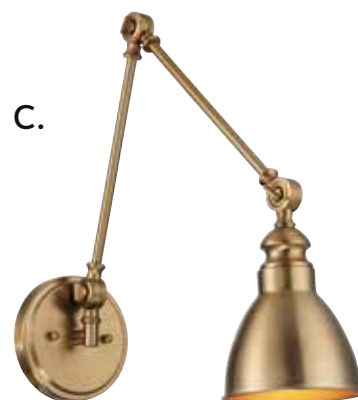

DAKOTA

A.

B.

C.

D.

E.

Hardwire only.

A. 9-960-1-89
1-Light Adjustable Sconce
Matte Black Finish
5-1/2"W x 17"H x 13"E
Adj E 13" - 33-3/4"
1E 60W
150° Swivel

B. 9-960-1-13
1-Light Adjustable Sconce
English Bronze Finish
5-1/2"W x 17"H x 13"E
Adj E 13" - 33-3/4"
1E 60W
150° Swivel

C. 9-960-1-322
1-Light Adjustable Sconce
Warm Brass Finish
5-1/2"W x 17"H x 13"E
Adj E 13" - 33-3/4"
1E 60W
150° Swivel

D. 9-960-1-SN
1-Light Adjustable Sconce
Satin Nickel Finish
5-1/2"W x 17"H x 13"E
Adj E 13" - 33-3/4"
1E 60W
150° Swivel

E. 9-960-1-109
1-Light Adjustable Sconce
Polished Nickel Finish
5-1/2"W x 17"H x 13"E
Adj E 13" - 33-3/4"
1E 60W
150° Swivel