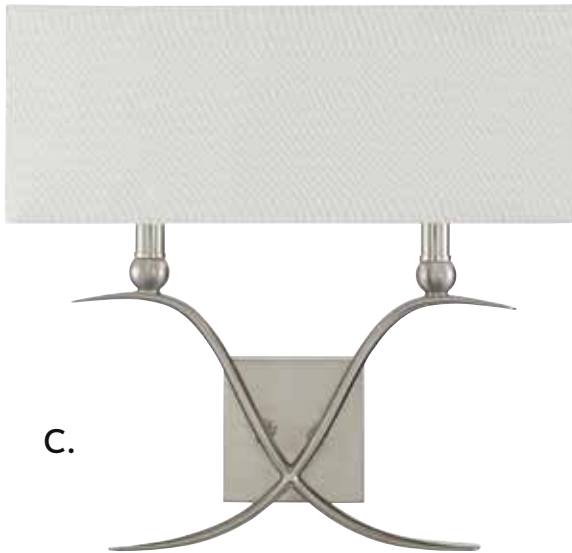

D. 9-108-1-109
1-Light Adjustable Sconce
Polished Nickel Finish
5-1/2"W x 16"H x 8-1/2"E
1E 60W
Clear Seeded Glass

PAYTON

A.

B.

C.

D.

A. 9-800-2-44
2-Light Sconce
Classic Bronze Finish
16"W x 15-1/2"H x 6"E
2C 60W
White Linen Shade
Metal Candle Covers