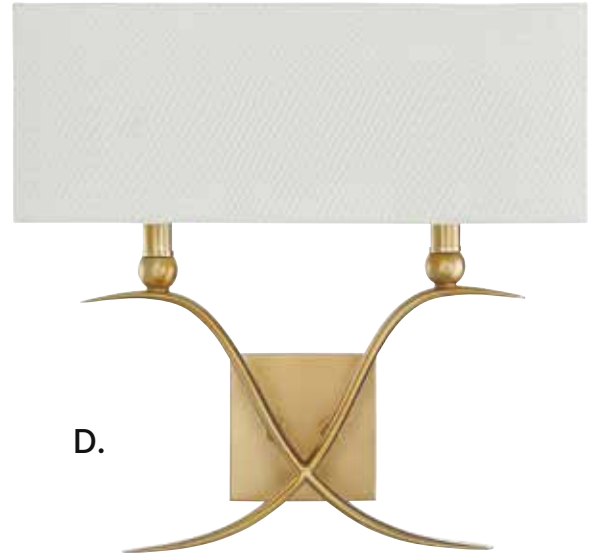

D. 9-108-1-109
1-Light Adjustable Sconce
Polished Nickel Finish
5-1/2"W x 16"H x 8-1/2"E
1E 60W
Clear Seeded Glass

PAYTON

A.

B.

C.

D.

A. 9-800-2-44
2-Light Sconce
Classic Bronze Finish
16"W x 15-1/2"H x 6"E
2C 60W
White Linen Shade
Metal Candle Covers