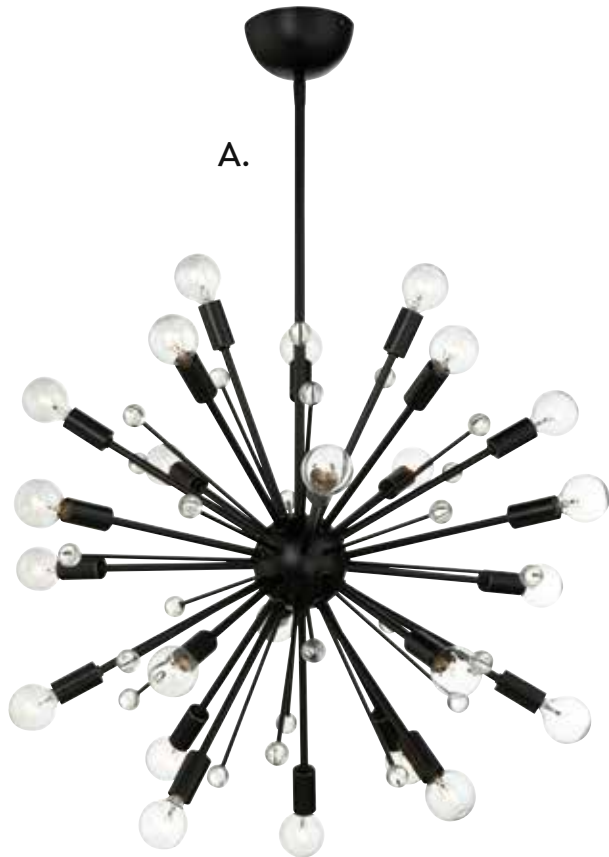

GALEA

*Options: 7-EXT- Extension Rod - 12"(4pcs) & 6"(1pc)