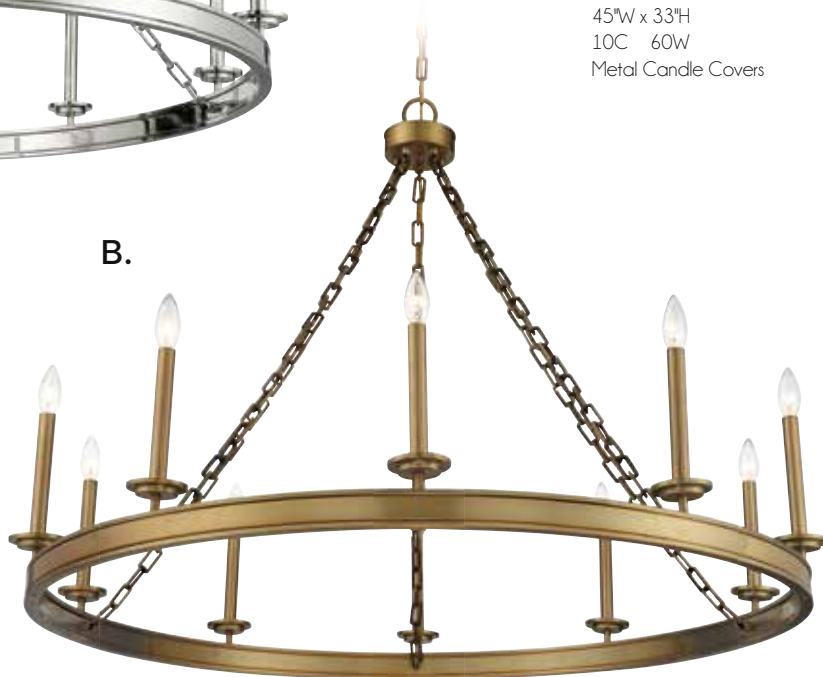

C. **1-4403-4-322**
4-Light Chandelier
Warm Brass Finish
25"W x 27-1/4"H
4C 60W
Metal Candle Covers

SEVILLE

SEVILLE

A. **1-4404-8-109**
8-Light Chandelier
Polished Nickel Finish
34"W x 29-1/2"H
8C 60W
Metal Candle Covers

B. **1-4404-8-89**
8-Light Chandelier
Matte Black Finish
34"W x 29-1/2"H
8C 60W
Metal Candle Covers

C. **1-4404-8-322**
8-Light Chandelier
Warm Brass Finish
34"W x 29-1/2"H
8C 60W
Metal Candle Covers

SEVILLE

A. 1-4405-10-109
10-Light Chandelier
Polished Nickel Finish
45"W x 33"H
10C 60W
Metal Candle Covers

B. 1-4405-10-322
10-Light Chandelier
Warm Brass Finish
45"W x 33"H
10C 60W
Metal Candle Covers

C. 1-4405-10-89
10-Light Chandelier
Matte Black Finish
45"W x 33"H
10C 60W
Metal Candle Covers