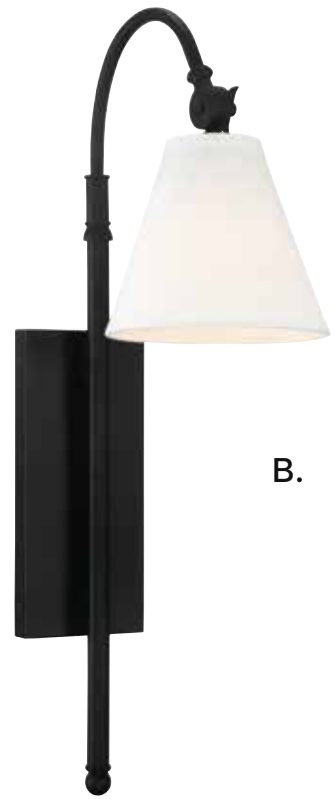

- F. **9-900-1-44**
1-Light Sconce
Classic Bronze Finish
4-1/4"W x 15-1/2"H x 4-1/2"E
1E 60W
Bulb Included 300MM T9

RUTLAND

A.

C.

B.

D.

E.

RUTLAND