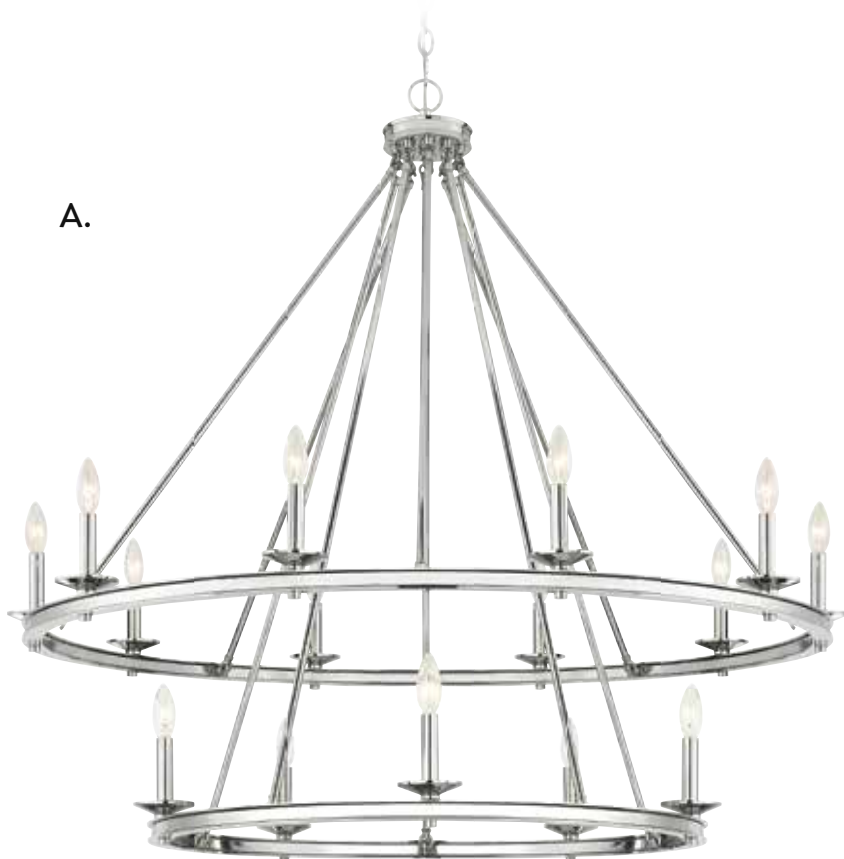

MIDDLETON

A.