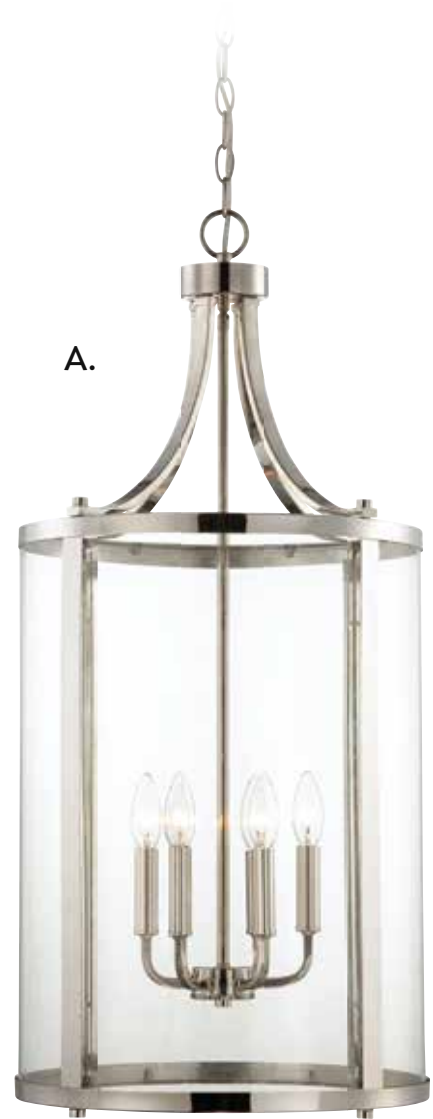

C. 3-9074-8-79
8-Light Foyer
English Bronze & Warm
Brass Finish
20"W x 38"H
8C 60W
Clear Glass
Metal Candle Covers

D. 3-9074-4-79
4-Light Foyer
English Bronze & Warm
Brass Finish
14"W x 28"H
4C 60W
Clear Glass
Metal Candle Covers

DUNBAR

A.

B.

C.

D.

PENROSE

A. 7-1041-6-109
6-Light Foyer
Polished Nickel Finish
16"W x 34"H
6C 60W
Clear Glass
Metal Candle Covers

PENROSE