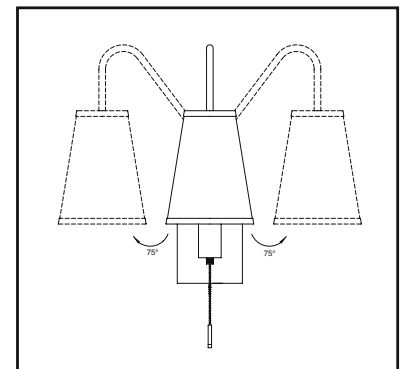

E. 9-961CP-1-SN
1-Light Adjustable
Sconce
Satin Nickel Finish
6"W x 16"H x 13"E
Adj E 13" - 33-3/4"
1E 60W
150° Swivel

F.

G.

H.

I.

J.

Pull-chain, comes with **Cord & Plug** and **Hardwire**.

F. 9-0900CP-1-13
 1-Light Adjustable Sconce
 English Bronze Finish
 6"W x 18"H x 6"E
 Adj E 6" - 12"
 1E 60W
 150° Swivel
 White Fabric Shade
 Decorative Pull-Chain ON/OFF