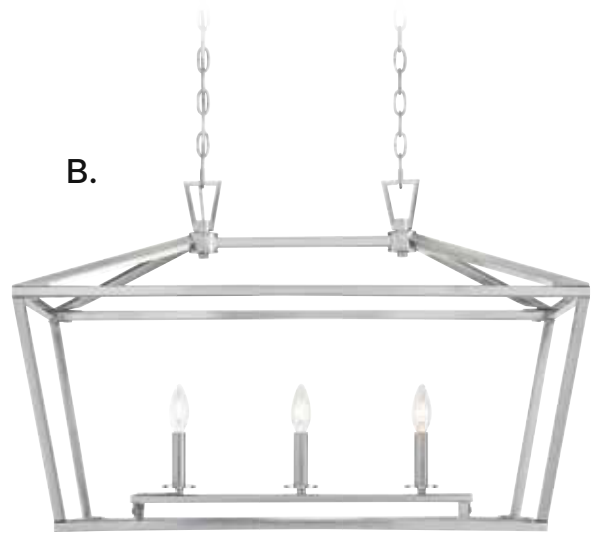

C. 1-323-3-322

3-Light Linear Chandelier
Warm Brass Finish
32"L x 16"W x 21"H
3C 60W
Metal Candle Covers

D. 1-323-3-109

3-Light Linear Chandelier
Polished Nickel Finish
32"L x 16"W x 21"H
3C 60W
Metal Candle Covers

E. 1-323-3-89

3-Light Linear Chandelier
Matte Black Finish
32"L x 16"W x 21"H
3C 60W
Metal Candle Covers

TOWNSEND

A.

B.

C.

D.

E.