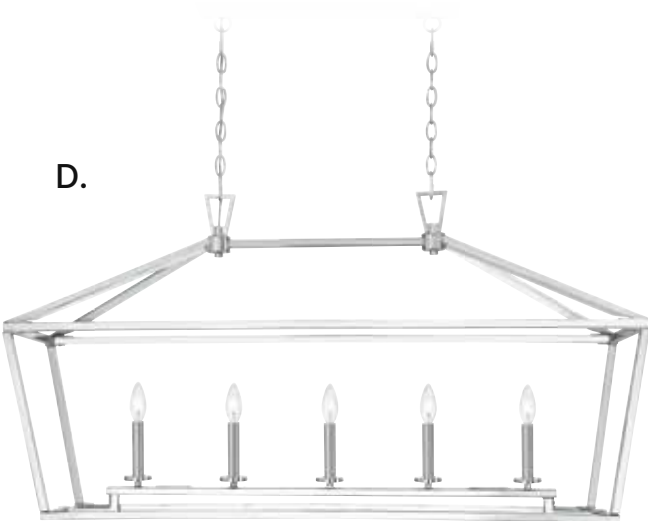

TOWNSEND

A.

B.

C.

D.

E.

TOWNSEND

A. 1-324-5-44
5-Light Linear Chandelier
Classic Bronze Finish
44"L x 16"W x 23-1/2"H
5C 60W
Metal Candle Covers