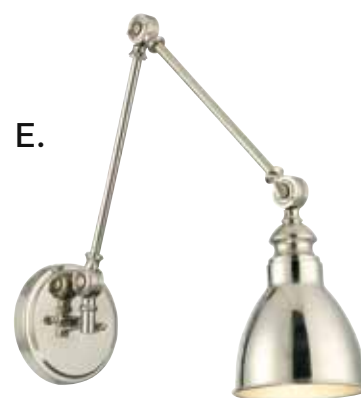

E.

Hardwire only.

A. 9-960-1-89
1-Light Adjustable Sconce
Matte Black Finish
5-1/2"W x 17"H x 13"E
Adj E 13" - 33-3/4"
1E 60W
150° Swivel

B. 9-960-1-13
1-Light Adjustable Sconce
English Bronze Finish
5-1/2"W x 17"H x 13"E
Adj E 13" - 33-3/4"
1E 60W
150° Swivel

C. 9-960-1-322
1-Light Adjustable Sconce
Warm Brass Finish
5-1/2"W x 17"H x 13"E
Adj E 13" - 33-3/4"
1E 60W
150° Swivel

D. 9-960-1-SN
1-Light Adjustable Sconce
Satin Nickel Finish
5-1/2"W x 17"H x 13"E
Adj E 13" - 33-3/4"
1E 60W
150° Swivel

E. 9-960-1-109
1-Light Adjustable Sconce
Polished Nickel Finish
5-1/2"W x 17"H x 13"E
Adj E 13" - 33-3/4"
1E 60W
150° Swivel