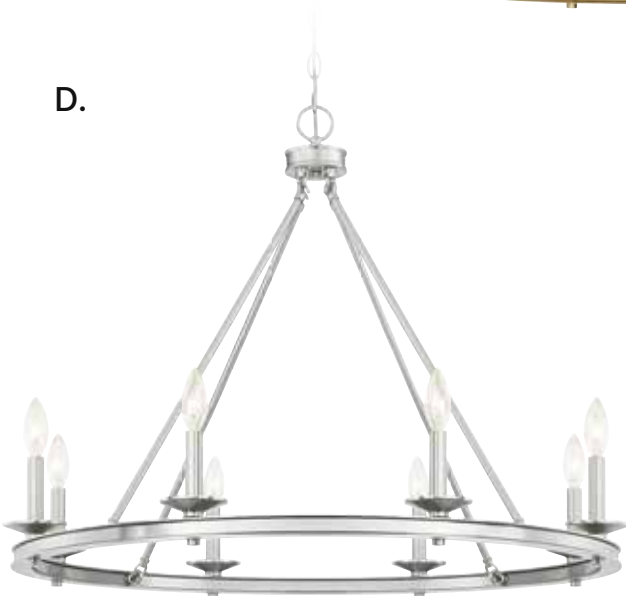

E. 1-307-6-44

6-Light Chandelier
Classic Bronze Finish
25"W x 23"H
6C 60W
Metal Candle Covers

MIDDLETON

A.

B.

C.

D.

E.

MIDDLETON

A.

B.

C.

D.

E.

MIDDLETON

A. 1-308-8-89
8-Light Chandelier
Matte Black Finish
33"W x 25"H
8C 60W
Metal Candle Covers

B. 1-308-8-109
8-Light Chandelier
Polished Nickel Finish
33"W x 25"H
8C 60W
Metal Candle Covers

C. 1-308-8-322
8-Light Chandelier
Warm Brass Finish
33"W x 25"H
8C 60W
Metal Candle Covers

D. 1-308-8-SN
8-Light Chandelier
Satin Nickel Finish
33"W x 25"H
8C 60W
Metal Candle Covers