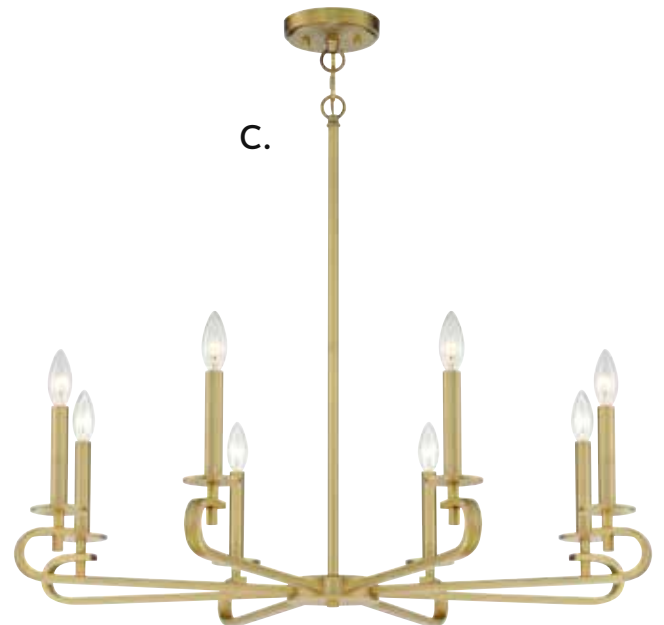

C. **1-2450-6-322**
6-Light Chandelier
Warm Brass Finish
28"W x 9"H
Adj H 9" - 63"
6C 60W
Dual Swivel Mount
Metal Candle Covers

Dual Mount Hanging System

Options: 7-EXT- Extension Rod - 12"(4pcs) & 6"(1pc)

TORINO

TORINO

TORINO

A. 1-2451-8-89
8-Light Chandelier
Matte Black Finish
34"W x 9"H
Adj H 9" - 63"
8C 60W
Dual Swivel Mount
Metal Candle Covers

B. 1-2451-8-109
8-Light Chandelier
Polished Nickel Finish
34"W x 9"H
Adj H 9" - 63"
8C 60W
Dual Swivel Mount
Metal Candle Covers

C. 1-2451-8-322
8-Light Chandelier
Warm Brass Finish
34"W x 9"H
Adj H 9" - 63"
8C 60W
Dual Swivel Mount
Metal Candle Covers

Dual Mount Hanging System

Options: 7-EXTLG- Extension Rod - 12"(4pcs) & 6"(1pc)