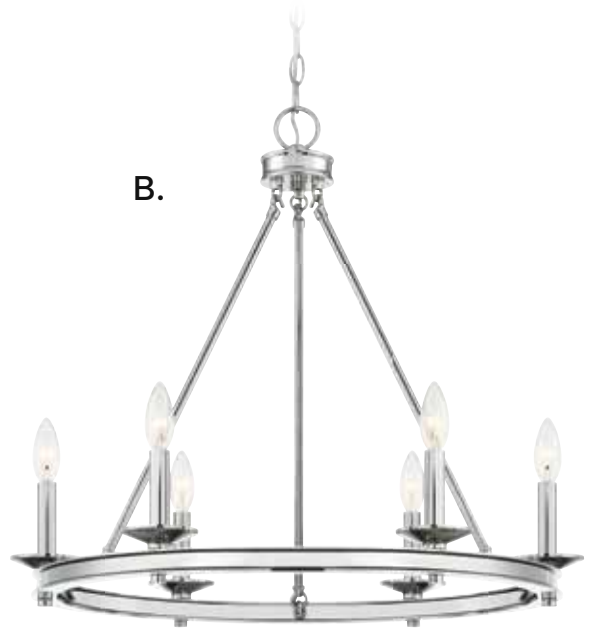

6-Light Chandelier
Polished Nickel Finish
25"W x 23"H
6C 60W
Metal Candle Covers

C. 1-307-6-322

6-Light Chandelier
Warm Brass Finish
25"W x 23"H
6C 60W
Metal Candle Covers

D. 1-307-6-SN

6-Light Chandelier
Satin Nickel Finish
25"W x 23"H
6C 60W
Metal Candle Covers

E. 1-307-6-44

6-Light Chandelier
Classic Bronze Finish
25"W x 23"H
6C 60W
Metal Candle Covers

MIDDLETON

A.

B.

C.

D.

E.