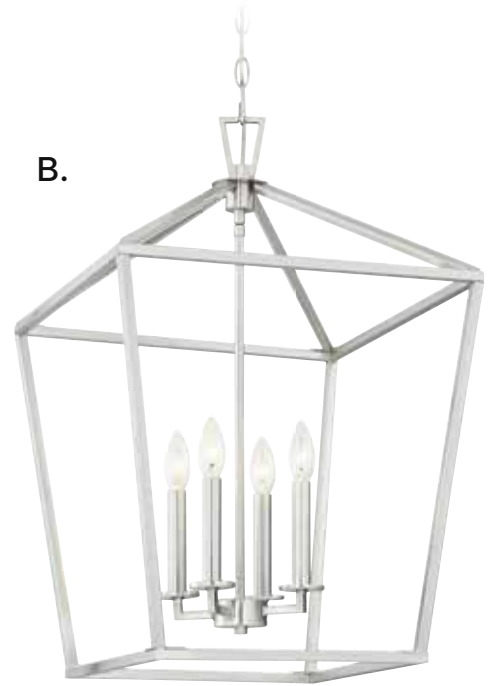

D. 3-325-6-89
6-Light Pendant
Matte Black Finish
26"W x 23-1/3"H
6C 60W
Metal Candle Covers

E. 3-325-6-109
6-Light Pendant
Polished Nickel Finish
26"W x 23-1/3"H
6C 60W
Metal Candle Covers

TOWNSEND

A. 3-320-3-44
3-Light Pendant
Classic Bronze Finish
10"W x 15"H
3C 60W
Metal Candle Covers

B. 3-320-3-SN
3-Light Pendant
Satin Nickel Finish
10"W x 15"H
3C 60W
Metal Candle Covers

C. 3-320-3-322
3-Light Pendant
Warm Brass Finish
10"W x 15"H
3C 60W
Metal Candle Covers

D. 3-320-3-109
3-Light Pendant
Polished Nickel Finish
10"W x 15"H
3C 60W
Metal Candle Covers

E. 3-320-3-89
3-Light Pendant
Matte Black Finish
10"W x 15"H
3C 60W
Metal Candle Covers

TOWNSEND

A.

B.

C.

D.

E.

TOWNSEND

A.

B.

C.

D.

E.

TOWNSEND

A. 3-321-4-44
4-Light Pendant
Classic Bronze Finish
17"W x 26"H
4C 60W
Metal Candle Covers

B. 3-321-4-SN
4-Light Pendant
Satin Nickel Finish
17"W x 26"H
4C 60W
Metal Candle Covers