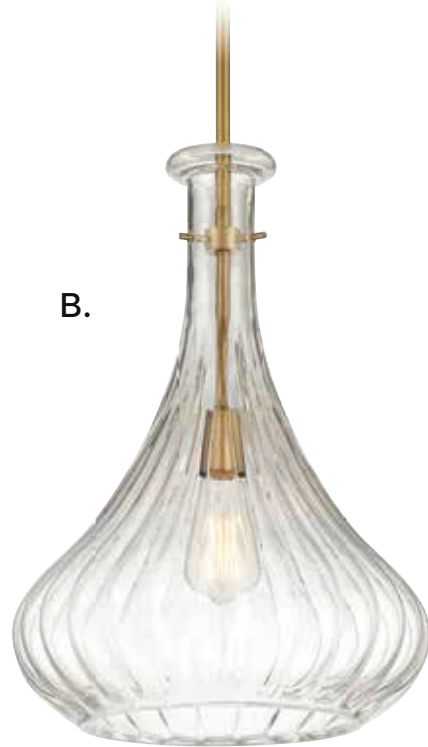

D. 7-2265-1-109
1-Light Pendant
Polished Nickel Finish
14"W x 20"H
Adj H 20" - 72"
30° Swivel
1E 60W
Dual Swivel Mount
Clear Fluted Glass

Dual Mount Hanging System

BRISTO

A.

B.

C.

D.

Options: 7-EXT- Extension Rod - 12"(4pcs) & 6"(1pc)