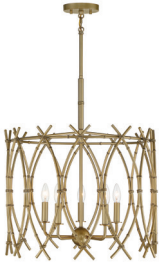

CHANDELIERS & PENDANTS

Cornwall 5-Light Pendant
Burnished Brass: 7-7776-5-171