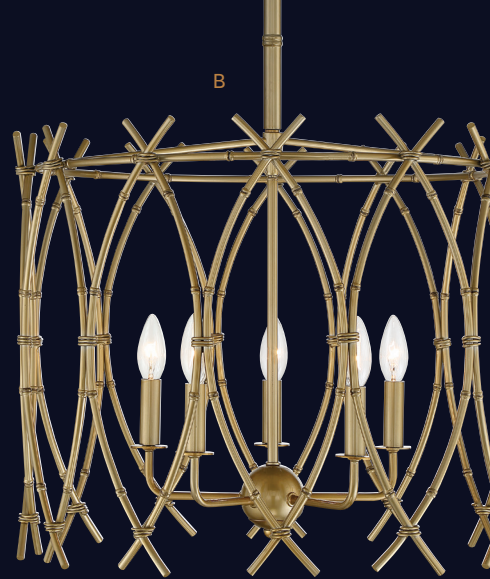

BOREAL COLLECTION

4-Light Pendant

7-7773-4-177. 21"W x 24"H

Burnished Brass w/ Natural Rattan Finish

EMAN COLLECTION

6-Light Pendant

7-7772-6-180. 30"W x 14-5/8"H

Matte Black w/ Dark Rattan Finish

TREVISO COLLECTION

A. 5-Light Pendant

7-7912-5-184. 25-3/4"W x 8"H
Grapevine Finish

CORNWALL COLLECTION

B. 5-Light Pendant

7-7776-5-171. 22"W x 24"H
Burnished Brass Finish

ARCADIA COLLECTION

C. 6-Light Pendant