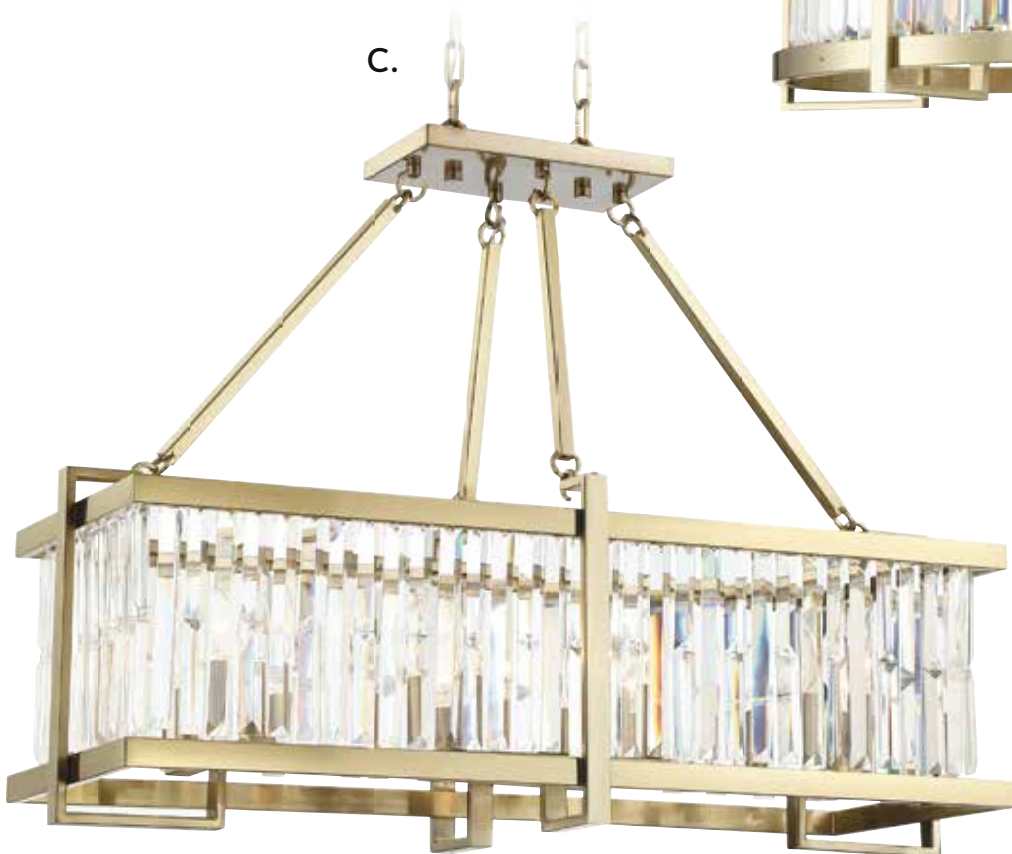

COLOGNE

A.

B.

C.

A. 7-2140-3-127

3-Light Pendant
Noble Brass Finish
17"W x 18"H
3C 60W
Clear Crystal
Metal Candle Covers

B. 7-2141-5-127

5-Light Pendant
Noble Brass Finish
25"W x 29"H
5C 60W
Clear Crystal
Metal Candle Covers

C. 1-2142-8-127

8-Light Linear Chandelier
Noble Brass Finish
36"L x 14"W x 27-1/4"H
8C 60W
Clear Crystal
Metal Candle Covers