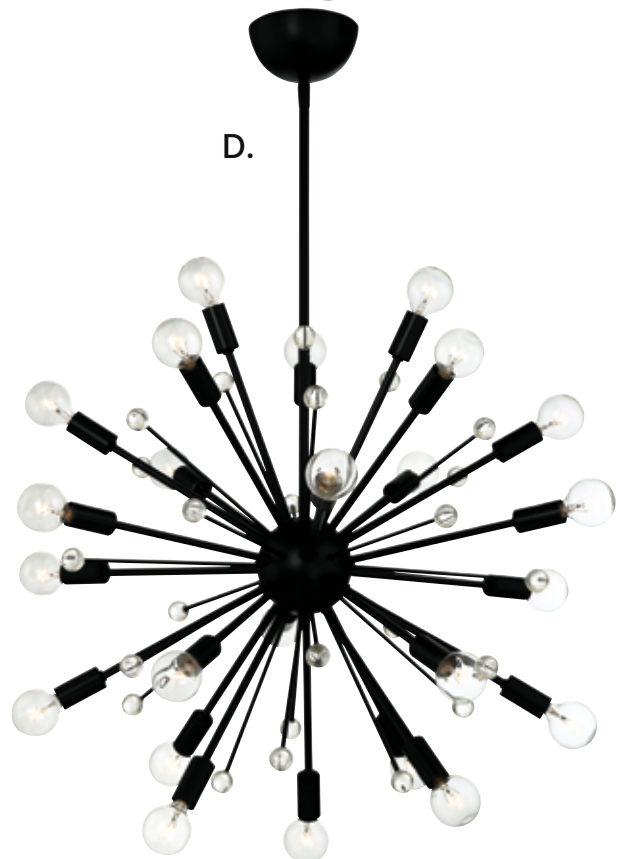

GALEA

MID-CENTURY

Options: 7-EXT- Extension Rod - 12"(4pcs) & 6"(1pc)