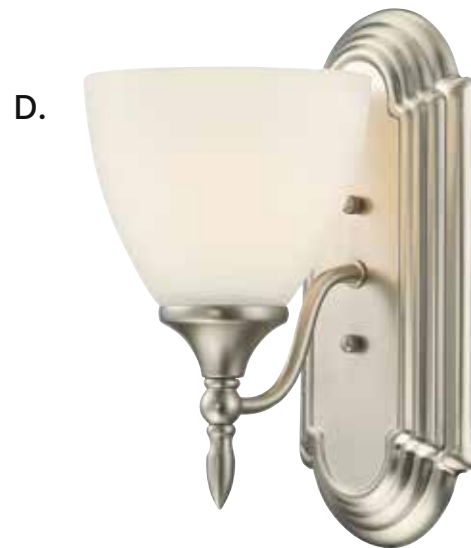

A. 1-1001-5-13
5-Light Chandelier
English Bronze Finish
26"W x 27-1/2"H
5E 60W
White Glass

B. 9-1007-1-13
1-Light Sconce
English Bronze Finish
5-1/2"W x 10-3/4"H x 7-1/4"E
1E 60W
White Glass

HERNDON

C.

MAIN STREET