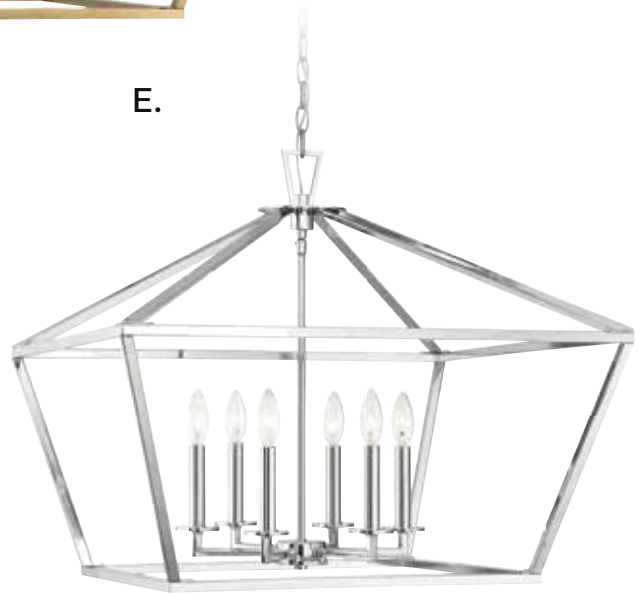

PENDANTS / LANTERNS

A.

B.

C.

D.

E.

TOWNSEND

A. 3-325-6-SN
6-Light Pendant
Satin Nickel Finish
26"W x 23-1/3"H
6C 60W
Metal Candle Covers

B. 3-325-6-44
6-Light Pendant
Classic Bronze Finish
26"W x 23-1/3"H
6C 60W
Metal Candle Covers

C. 3-325-6-322
6-Light Pendant
Warm Brass Finish
26"W x 23-1/3"H
6C 60W
Metal Candle Covers

D. 3-325-6-89
6-Light Pendant
Matte Black Finish
26"W x 23-1/3"H
6C 60W
Metal Candle Covers