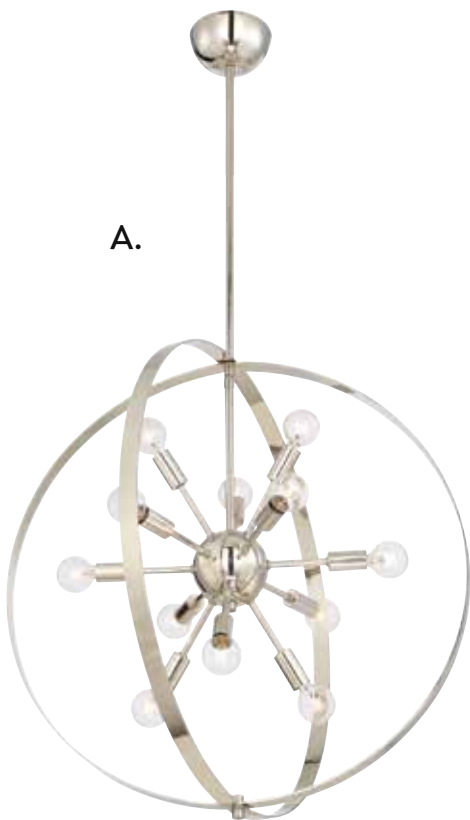

ORBS

A. 7-204-6-322
6-Light Pendant
Warm Brass Finish
32"W x 35-3/4"H
6C 60W
Metal Candle Covers

B. 7-204-6-109
6-Light Pendant
Polished Nickel Finish
32"W x 35-3/4"H
6C 60W
Metal Candle Covers

C. 7-204-6-44
6-Light Pendant
Classic Bronze Finish
32"W x 35-3/4"H
6C 60W
Metal Candle Covers

DUMONT

ORBS

MARLY

ORBS

A.

B.

C.

- A. **7-6098-12-109**
12-Light Pendant
Polished Nickel Finish
24-1/2"W x 26-1/2"H
Adj H 26-1/2" - 80-1/2"
12C 60W
30° Swivel
- B. **7-6098-12-44**
12-Light Pendant
Classic Bronze Finish
24-1/2"W x 26-1/2"H
Adj H 26-1/2" - 80-1/2"
12C 60W
30° Swivel
- C. **7-6098-12-322**
12-Light Pendant
Warm Brass Finish
24-1/2"W x 26-1/2"H
Adj H 26-1/2" - 80-1/2"
12C 60W
30° Swivel