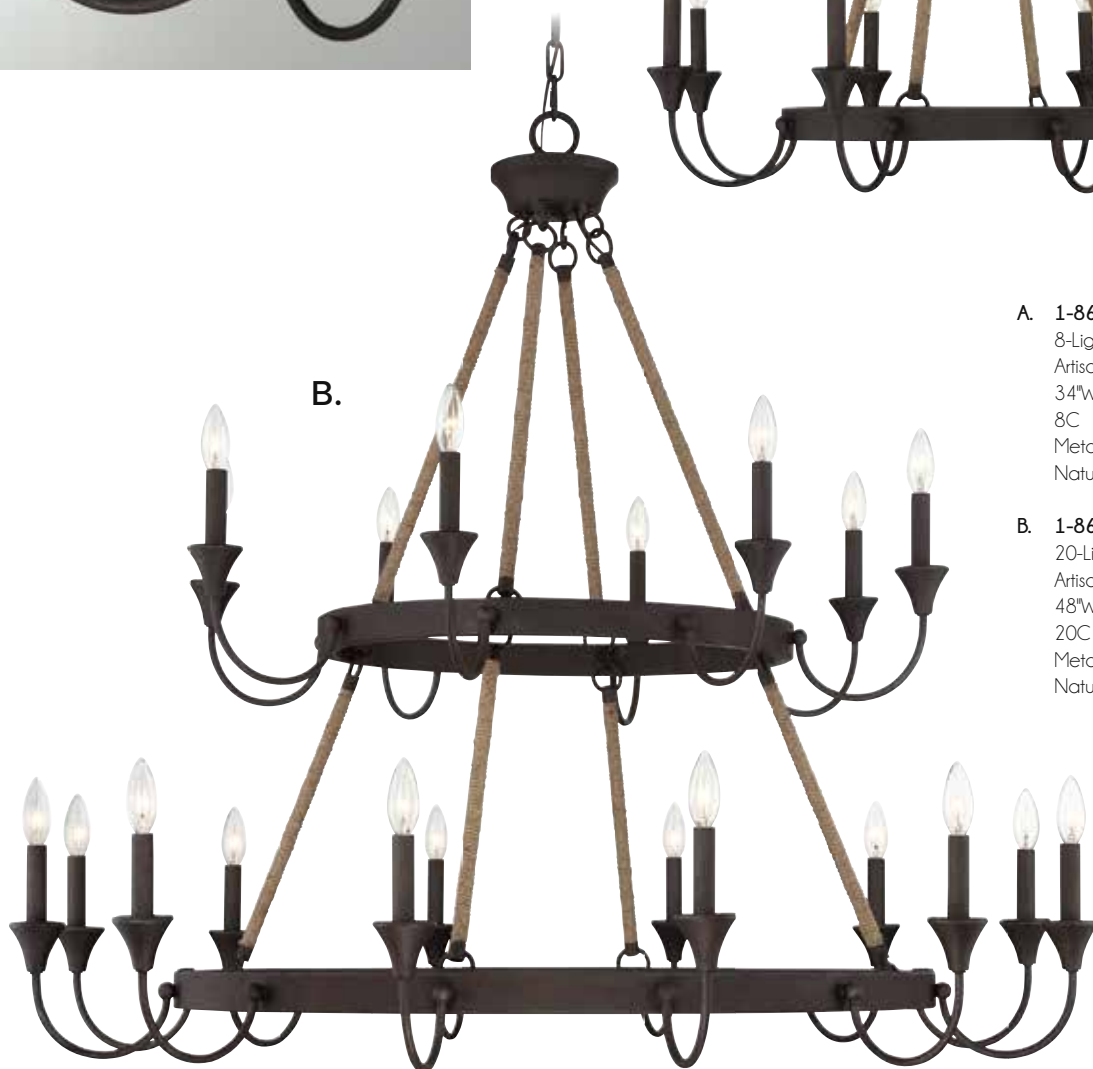

*Options: 7-EXT-BK Extension Rod - 12"(4pcs) & 6"(1pc)

SIENNA

CASUAL SOPHISTICATION

SIENNA

CASUAL SOPHISTICATION

A. 1-8600-8-32
8-Light Chandelier
Artisan Rust Finish
34"W x 30-1/2"H
8C 60W
Metal Candle Covers
Natural Rope Accents