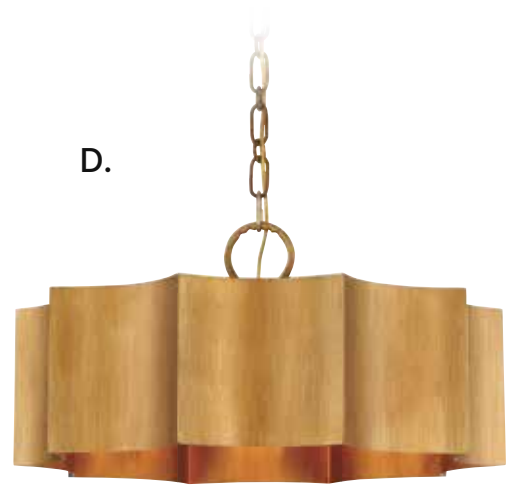

SHELBY

A. 7-100-3-53
3-Light Pendant
Silver Patina Finish
22-1/2"W x 11-1/2"H
3E 60W

B. 7-101-6-53
6-Light Pendant
Silver Patina Finish
30"W x 16"H
6E 60W

C. 7-101-6-54
6-Light Pendant
Gold Patina Finish
30"W x 16"H
6E 60W

D. 7-100-3-54
3-Light Pendant
Gold Patina Finish
22-1/2"W x 11-1/2"H
3E 60W