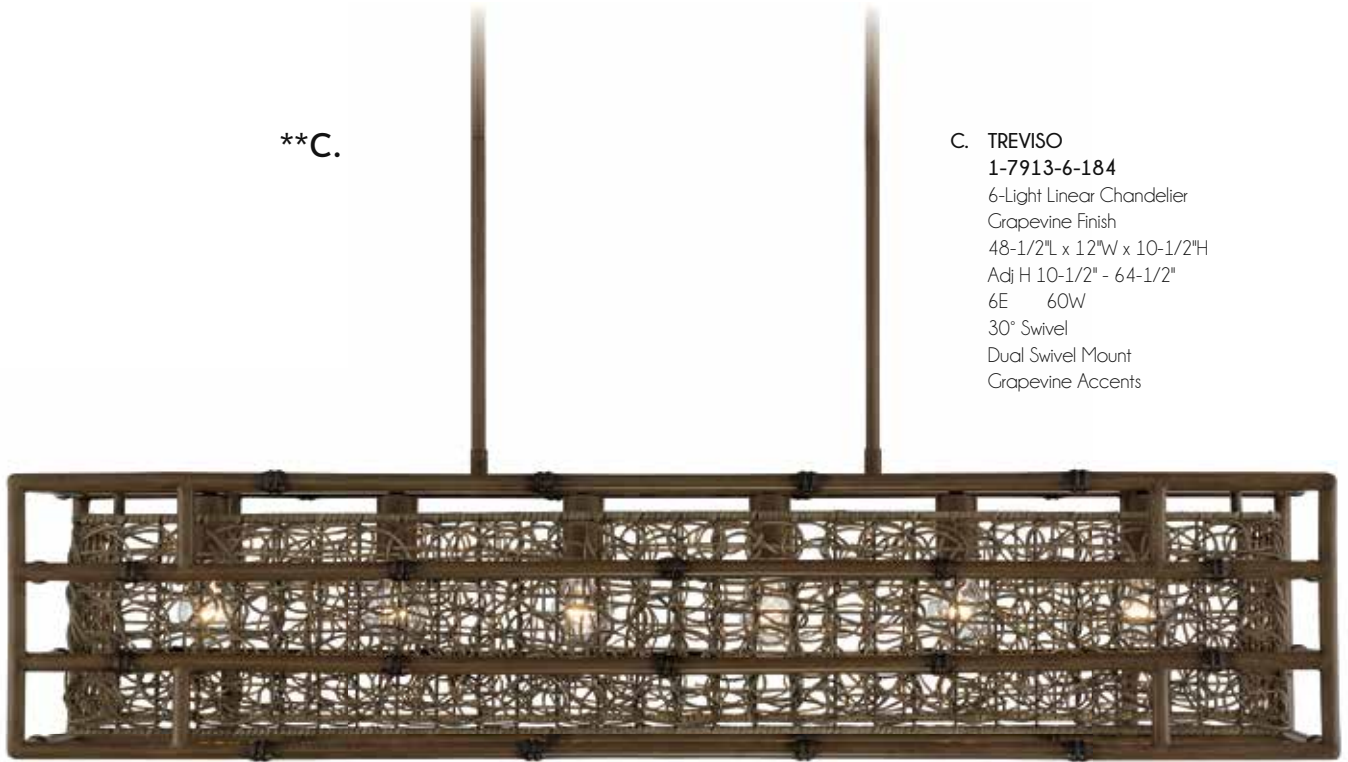

LINEAR LIGHTING

**C.

C. TREVISO
1-7913-6-184
6-Light Linear Chandelier
Grapevine Finish
48-1/2"L x 12"W x 10-1/2"H
Adj H 10-1/2" - 64-1/2"
6E 60W
30° Swivel
Dual Swivel Mount
Grapevine Accents

**Options: 7-EXT-184 Extension Rod - 12"(8pcs) & 6"(2pcs)