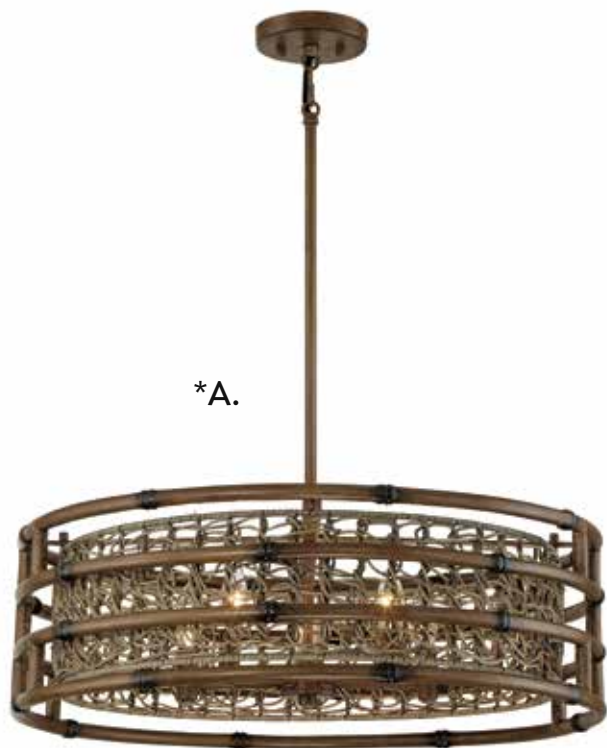

TRIPOLI

TREVISO

LIGHTING ORGANICS

BRIAN THOMAS
COLLECTION

A. 7-7912-5-184
5-Light Pendant
Grapevine Finish
25-3/4"W x 8"H
Adj H 8" - 63"
5C 60W
30° Swivel
Dual Swivel Mount
Grapevine Accents

B. 1-7913-6-184
6-Light Linear Chandelier
Grapevine Finish
48-1/2"L x 12"W x 10-1/2"H
Adj H 10-1/2" - 64-1/2"
6E 60W
30° Swivel
Dual Swivel Mount
Grapevine Accents