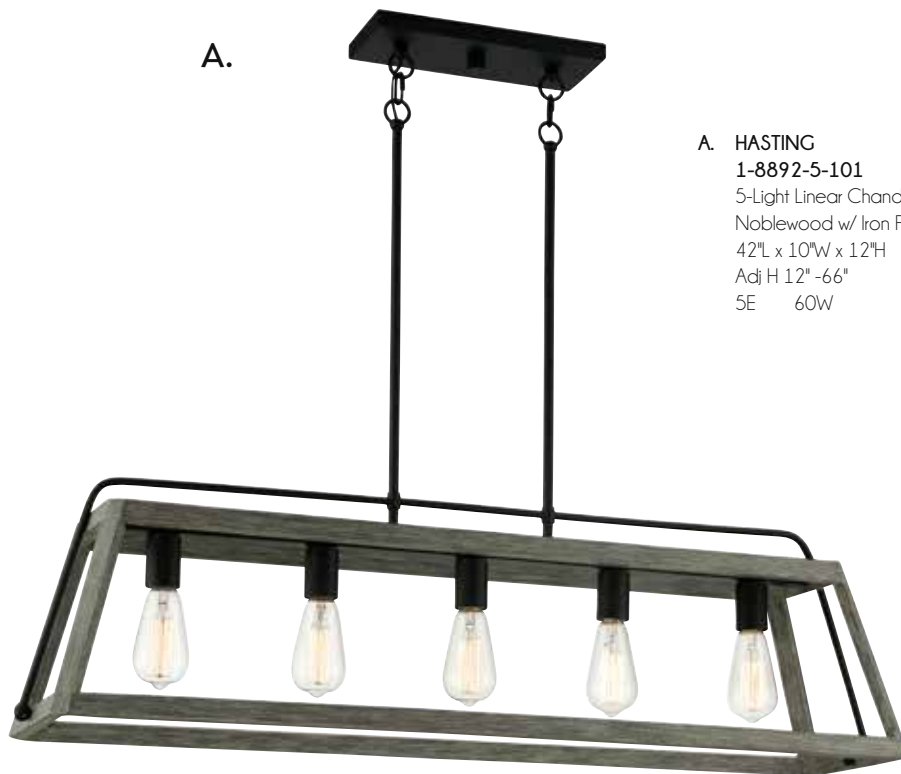

LINEAR LIGHTING

A.

A. HASTING
1-8892-5-101
5-Light Linear Chandelier
Noblewood w/ Iron Finish
42"L x 10"W x 12"H
Adj H 12" -66"
5E 60W

B.