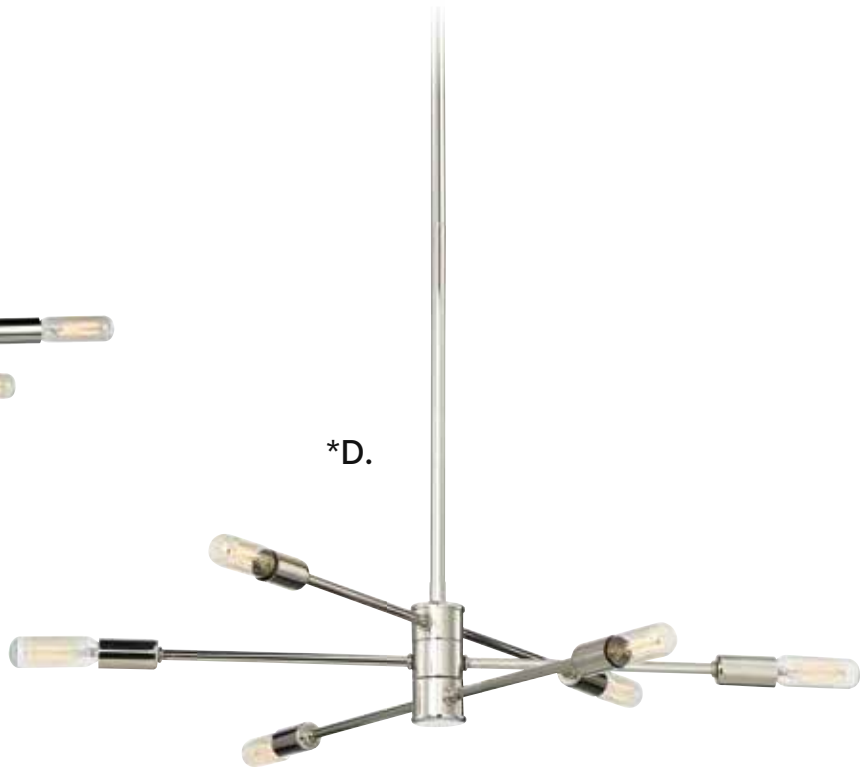

D. 9-7004-2-77
Adjustable 2-Light Sconce
Bronze w/ Brass Accents Finish
16"W x 19"H x 3-1/2"E
2C 60W

LYRIQUE

MID-CENTURY

*B.

*C.

*Options: 7-EXT- Extension Rod - 12"(4pcs) & 6"(1pc)

The arms of the **Chandeliers and **Sconce** are adjustable and can rotate into different positions

LYRIQUE

MID-CENTURY

*Options: 7-EXT- Extension Rod - 12"(4pcs) & 6"(1pc)

**The arms of the Chandeliers are adjustable and can rotate into different positions

LYRIQUE

MID-CENTURY

A. 1-7000-6-77

Adjustable 6-Light Chandelier
Bronze w/ Brass Accents Finish
21-3/4"W x 7"H
Adj H 7" - 61"
6C 60W
30° Swivel