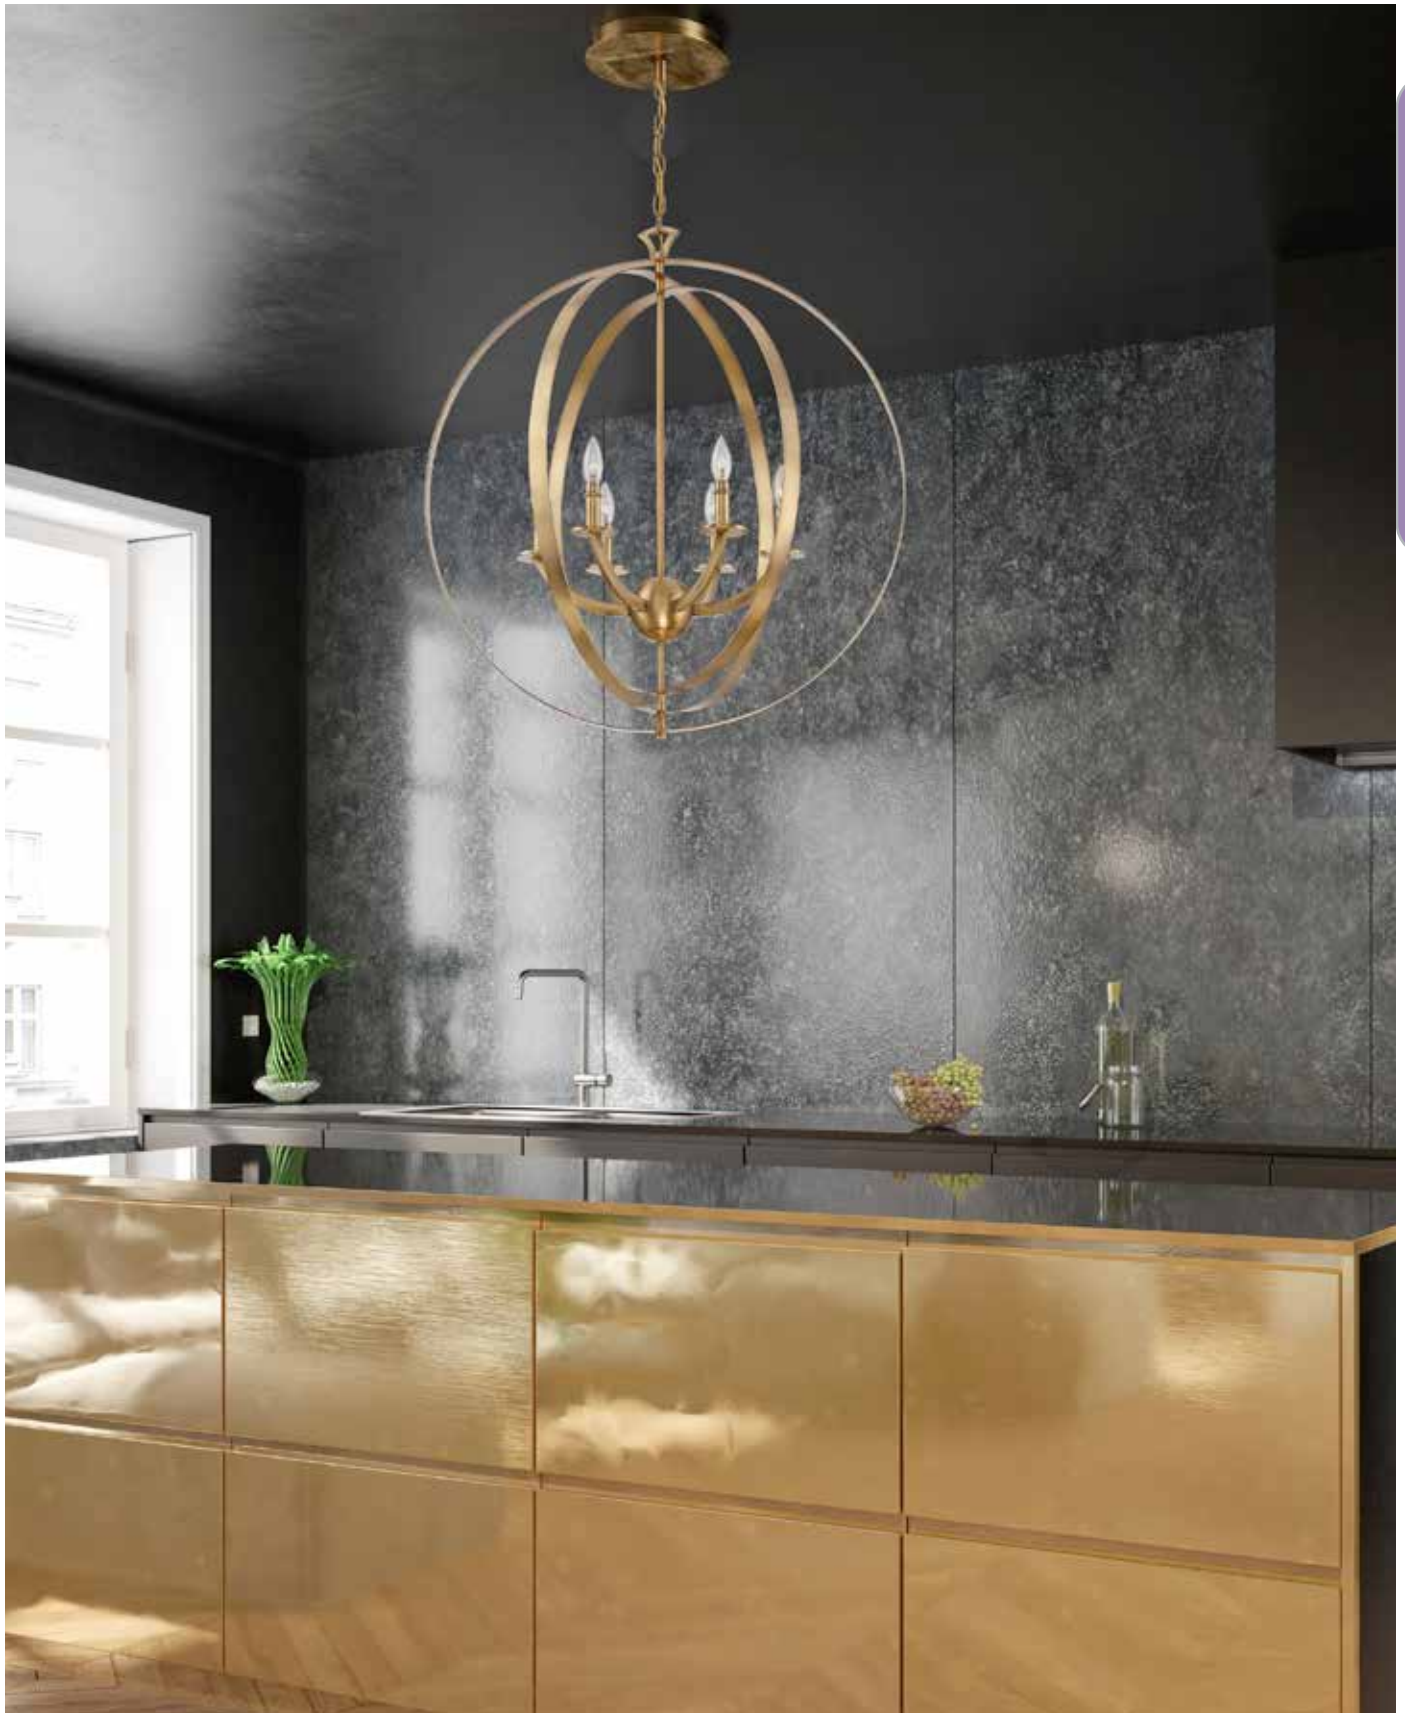

ORBS

A. 7-204-6-322
6-Light Pendant
Warm Brass Finish
32"W x 35-3/4"H
6C 60W
Metal Candle Covers

B. 7-204-6-109
6-Light Pendant
Polished Nickel Finish
32"W x 35-3/4"H
6C 60W
Metal Candle Covers

C. 7-204-6-44
6-Light Pendant
Classic Bronze Finish
32"W x 35-3/4"H
6C 60W
Metal Candle Covers

DUMONT

ORBS

MARLY

ORBS

A.

B.

C.

- A. **7-6098-12-109**
12-Light Pendant
Polished Nickel Finish
24-1/2"W x 26-1/2"H
Adj H 26-1/2" - 80-1/2"
12C 60W
30° Swivel
- B. **7-6098-12-44**
12-Light Pendant
Classic Bronze Finish
24-1/2"W x 26-1/2"H
Adj H 26-1/2" - 80-1/2"
12C 60W
30° Swivel
- C. **7-6098-12-322**
12-Light Pendant
Warm Brass Finish
24-1/2"W x 26-1/2"H
Adj H 26-1/2" - 80-1/2"
12C 60W
30° Swivel