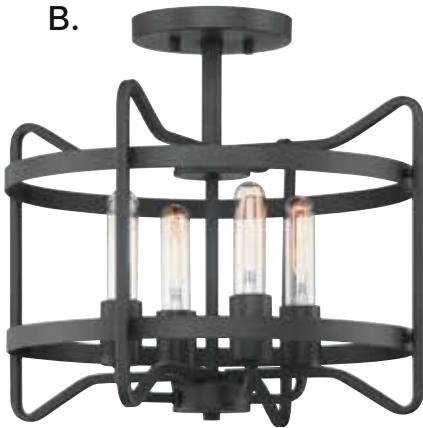

KENT

PENDANTS / LANTERNS

A.

B.

C.

*D.

*E.

*F.

*Options: 7-EXT- Extension Rod - 12"(4pcs) & 6"(1pc)