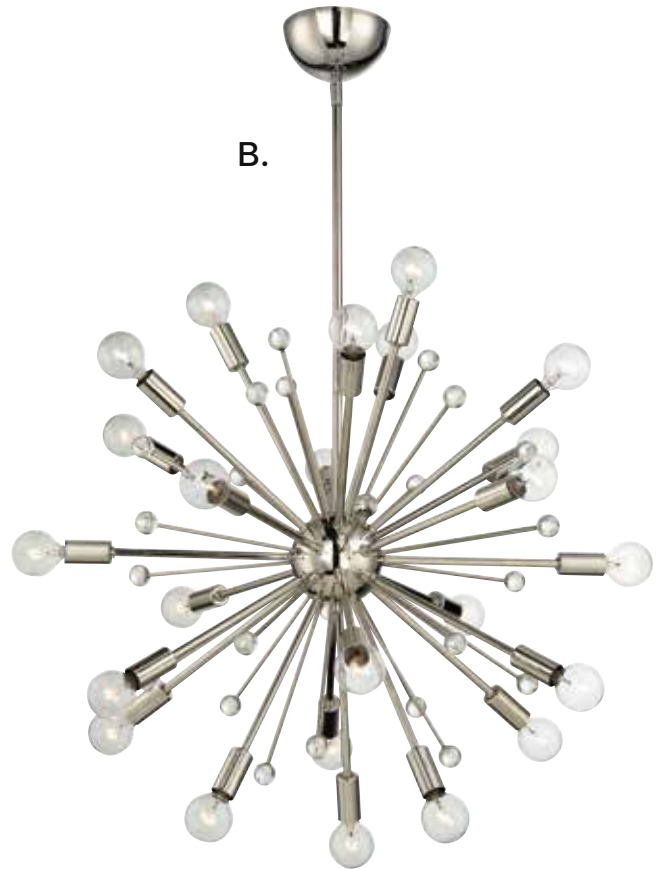

GALEA

MID-CENTURY

Options: 7-EXT- Extension Rod - 12"(4pcs) & 6"(1pc)