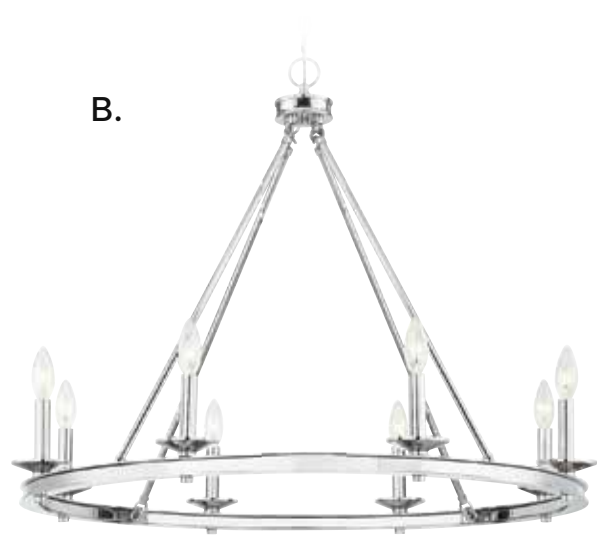

B. 1-307-6-109

6-Light Chandelier
Polished Nickel Finish
25"W x 23"H
6C 60W
Metal Candle Covers

C. 1-307-6-322

6-Light Chandelier
Warm Brass Finish
25"W x 23"H
6C 60W
Metal Candle Covers

D. 1-307-6-SN

6-Light Chandelier
Satin Nickel Finish
25"W x 23"H
6C 60W
Metal Candle Covers

E. 1-307-6-44

6-Light Chandelier
Classic Bronze Finish
25"W x 23"H
6C 60W
Metal Candle Covers

MIDDLETON

TODAY'S CLASSIC STYLE

A.

B.

C.

D.

E.

MIDDLETON

TODAY'S CLASSIC STYLE

A.

B.

C.

D.

E.