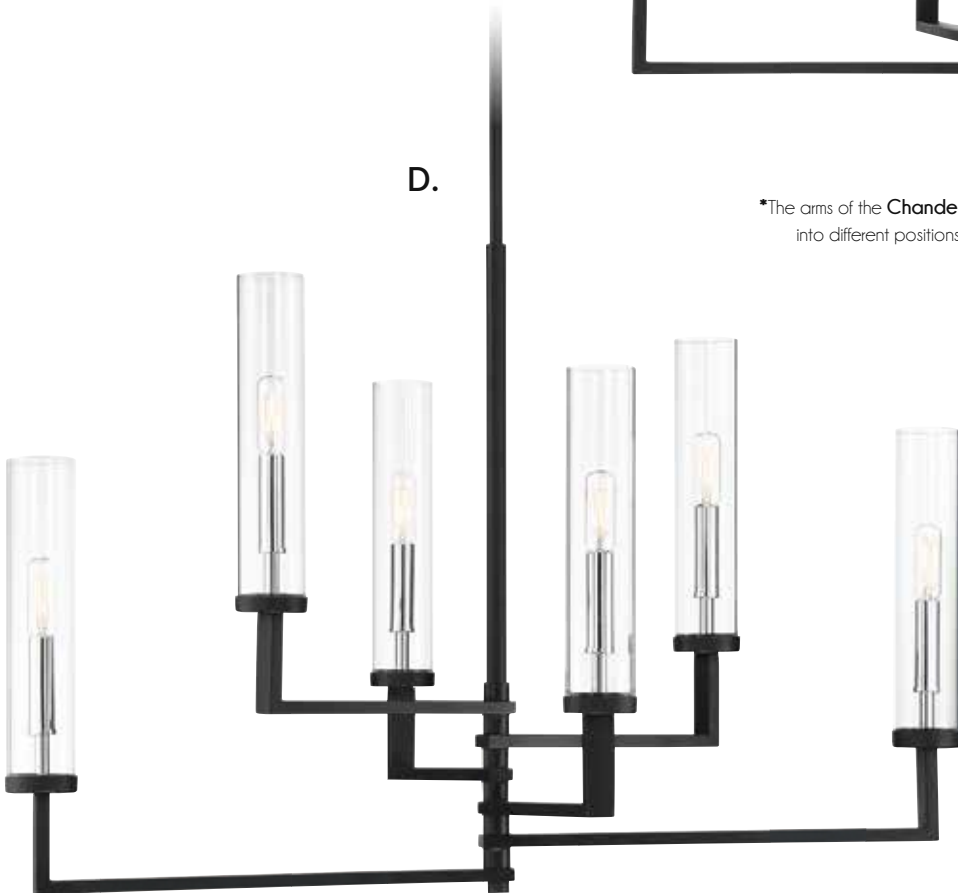

D.

*The arms of the **Chandeliers** and **Sconce** are adjustable and can rotate into different positions.