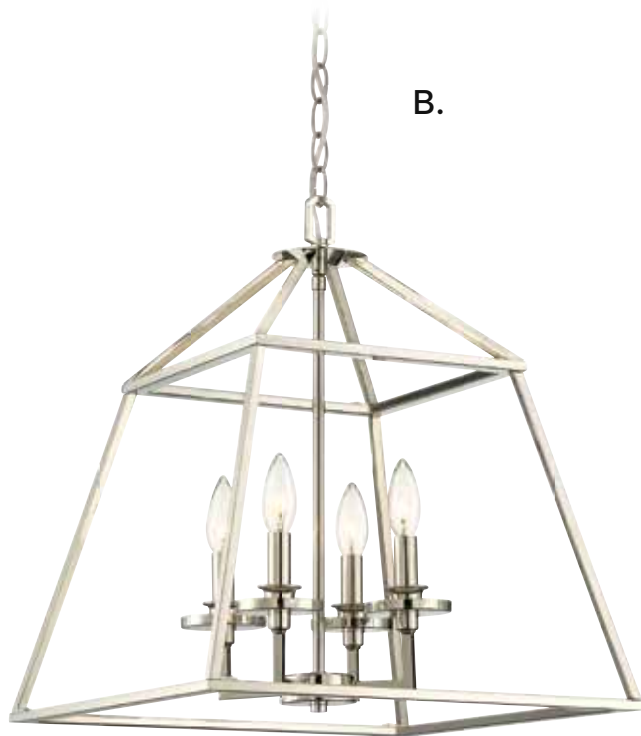

B. 3-325-6-44
6-Light Pendant
Classic Bronze Finish
26"W x 23-1/3"H
6C 60W
Metal Candle Covers

C. 3-325-6-322
6-Light Pendant
Warm Brass Finish
26"W x 23-1/3"H
6C 60W
Metal Candle Covers

D. 3-325-6-89
6-Light Pendant
Matte Black Finish
26"W x 23-1/3"H
6C 60W
Metal Candle Covers

E. 3-325-6-109
6-Light Pendant
Polished Nickel Finish
26"W x 23-1/3"H
6C 60W
Metal Candle Covers

BRAXTON

PENDANTS / LANTERNS

A.

B.

C.

A. 3-9099-4-322
4-Light Pendant
Warm Brass Finish
24"W x 19-1/2"H
4C 60W
Metal Candle Covers