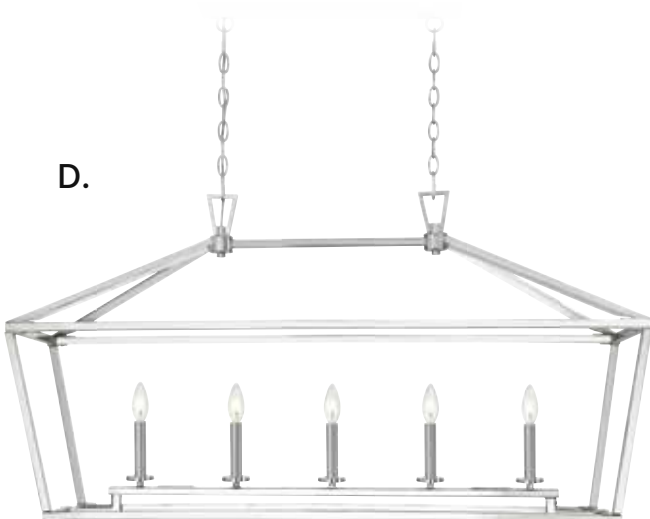

TOWNSEND

LINEAR LIGHTING

A.

B.

C.

D.

E.