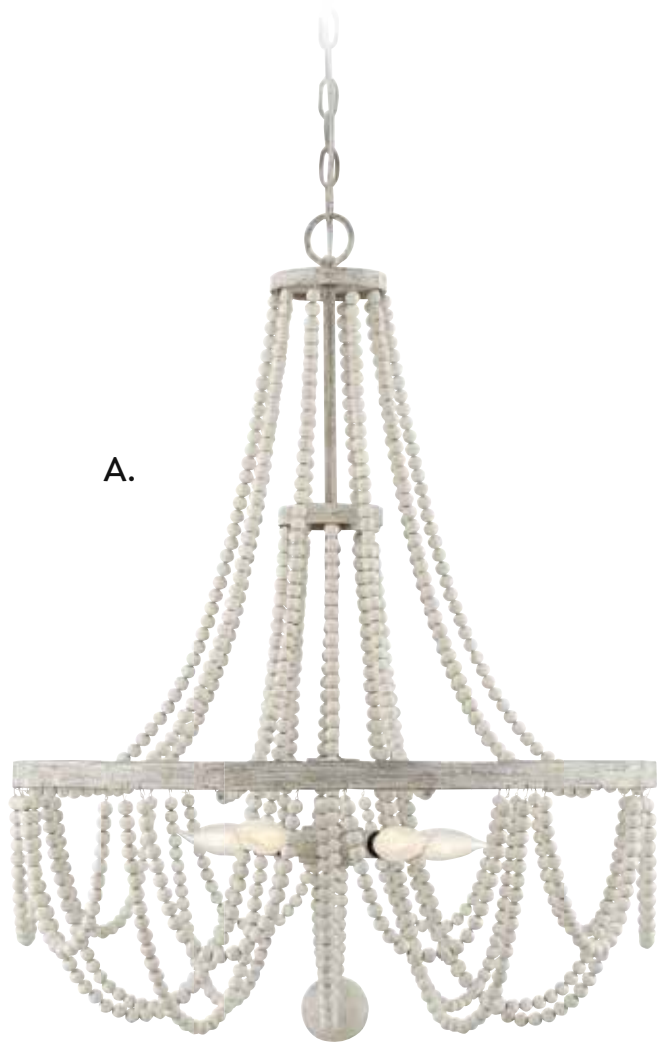

PANOLA

FRENCH COUNTRY

A.

A. 1-9995-5-99
5-Light Chandelier
Provence Finish
24"W x 30"H
5C 60W
Wooden Beads