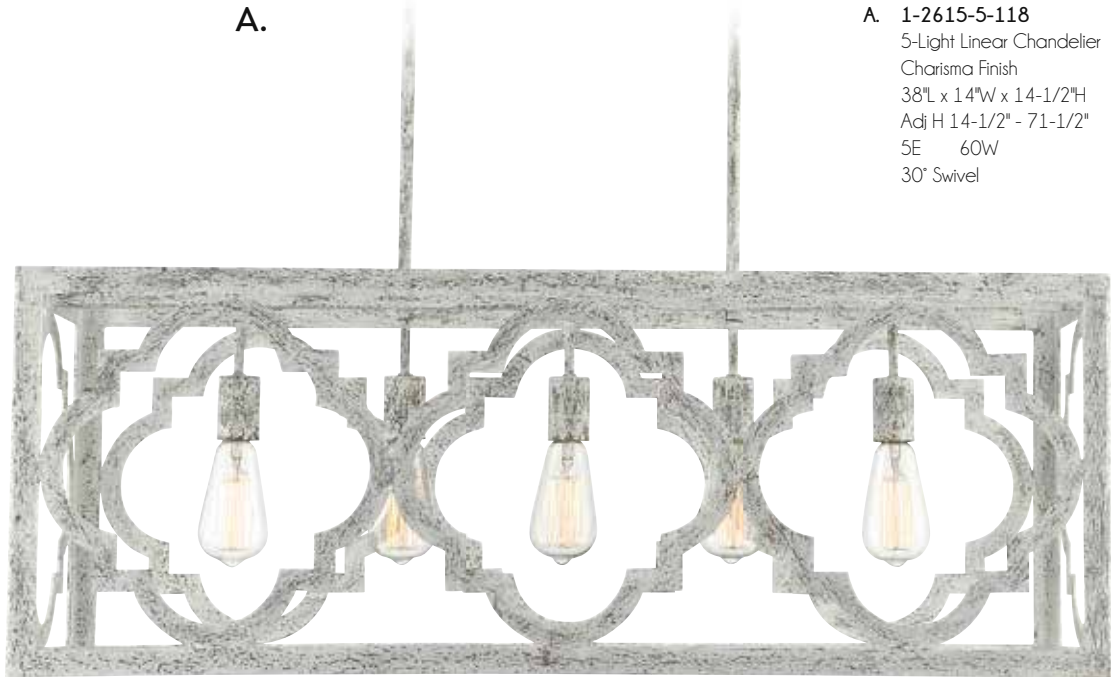

WESTBROOK

LINEAR LIGHTING

WESTBROOK

A.

A. **1-2615-5-118**
5-Light Linear Chandelier
Charisma Finish
38"L x 14"W x 14-1/2"H
Adj H 14-1/2" - 71-1/2"
5E 60W
30° Swivel

LINEAR LIGHTING

B.

B. **1-2616-5-118**
5-Light Linear Chandelier
Charisma Finish
38"L x 12-1/4"W x 12-1/2"H
Adj H 12-1/2" - 69-1/2"
5E 60W
30° Swivel