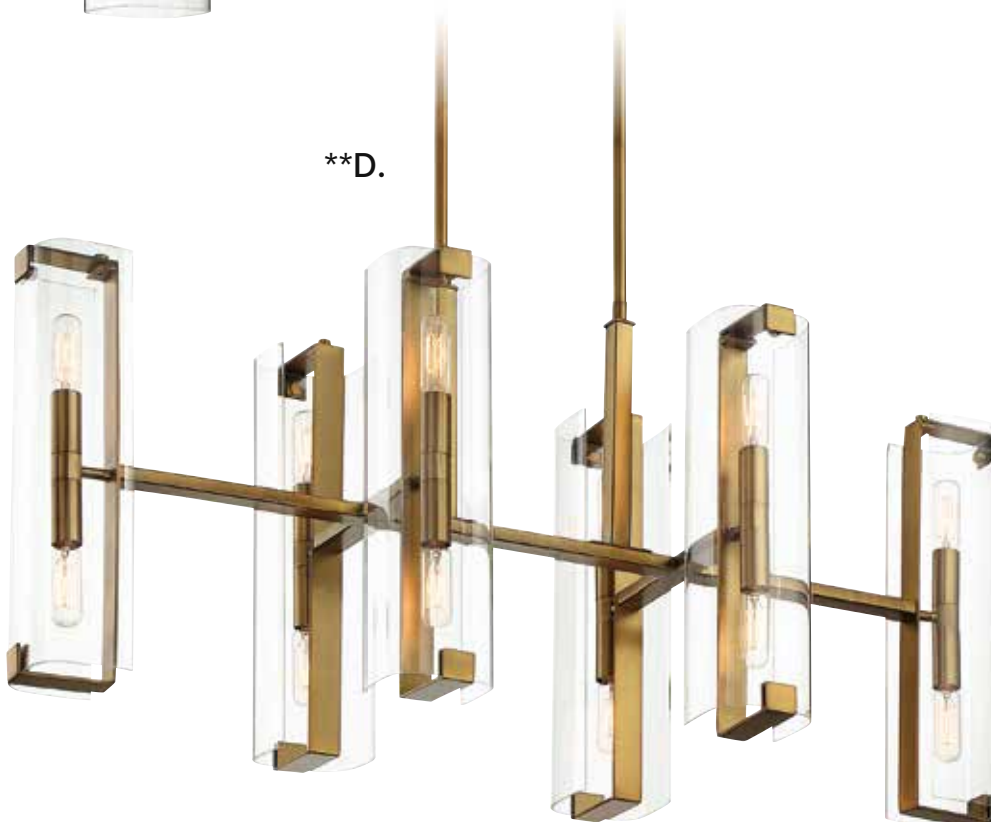

C. 1-9772-10-322

10-Light Chandelier
Warm Brass Finish
25"W x 18-1/2"H
Adj H 18-1/2" - 75-1/2"
10C 60W
30° Swivel
Clear Glass

D. 1-9773-12-322

12-Light Linear Chandelier
Warm Brass Finish
38"L x 14"W x 17-1/4"H
Adj H 17-1/4" - 74-1/4"
12C 60W
30° Swivel
Clear Glass

WINFIELD

TODAY'S CLASSIC STYLE

*C.

**D.

*Options: 7-EXT-322 Extension Rod - 9-1/2"(3pcs)

**Options: 7-EXT-322 Extension Rod - 12"(8pcs) & 6"(2pc)

ROTTERDAM

TODAY'S CLASSIC STYLE

A. 7-1660-6-322

6-Light Pendant
Warm Brass Finish
31-1/2"L x 24-3/4"W x 20-1/2"H
Adj H 20-1/2" - 77-1/2"
6C 60W
30° Swivel
Optic Acrylic
Metal Candle Covers

B. 6-1662-4-109

4-Light Convertible
Semi-Flush/Pendant
Polished Nickel Finish
20"W x 18"H
Adj H 18" - 75"
4C 60W
30° Swivel
Optic Acrylic
Metal Candle Covers

C. 6-1662-4-322

4-Light Convertible
Semi-Flush/Pendant
Warm Brass Finish
20"W x 18"H
Adj H 18" - 75"
4C 60W
30° Swivel
Optic Acrylic
Metal Candle Covers

D. 7-1660-6-109

6-Light Pendant
Polished Nickel Finish
31-1/2"L x 24-3/4"W x 20-1/2"H
Adj H 20-1/2" - 77-1/2"
6C 60W
30° Swivel
Optic Acrylic
Metal Candle Covers