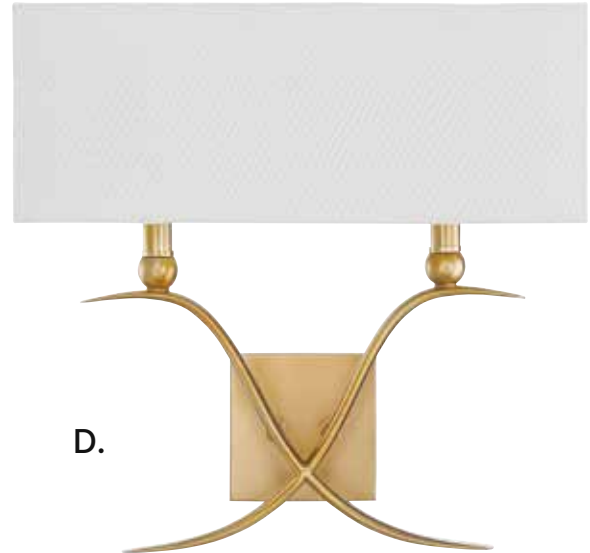

D.

A. 9-800-2-44
2-Light Sconce
Classic Bronze Finish
16"W x 15-1/2"H x 6"E
2C 60W
White Linen Shade
Metal Candle Covers

B. 9-800-2-109
2-Light Sconce
Polished Nickel Finish
16"W x 15-1/2"H x 6"E
2C 60W
White Linen Shade
Metal Candle Covers

C. 9-800-2-SN
2-Light Sconce
Satin Nickel Finish
16"W x 15-1/2"H x 6"E
2C 60W
White Linen Shade
Metal Candle Covers

D. 9-800-2-322
2-Light Sconce
Warm Brass Finish
16"W x 15-1/2"H x 6"E
2C 60W
White Linen Shade
Metal Candle Covers