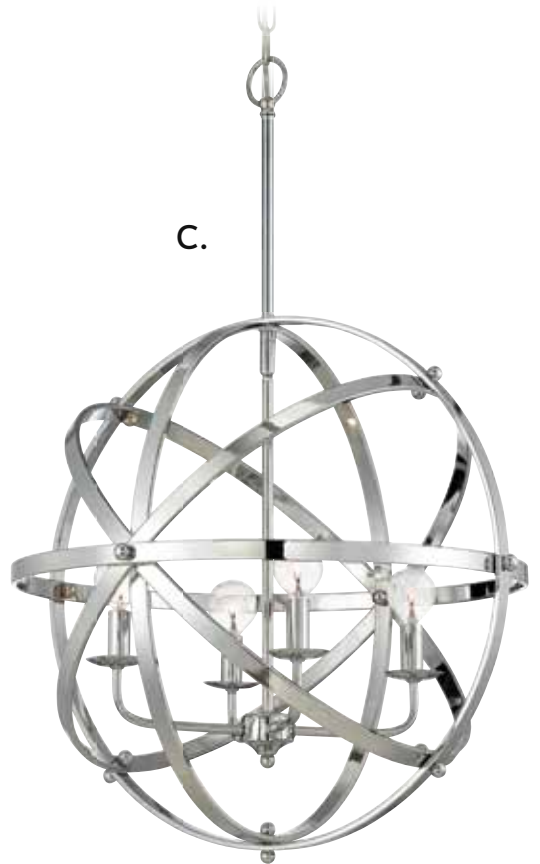

C. 7-4353-4-CH
4-Light Pendant
Chrome Finish
20"W x 35"H
4C 60W
Metal Candle Covers

D. 7-4353-4-13
4-Light Pendant
English Bronze Finish
20"W x 35"H
4C 60W
Metal Candle Covers

C.

D.

ROCKFORD

PENDANTS / LANTERNS