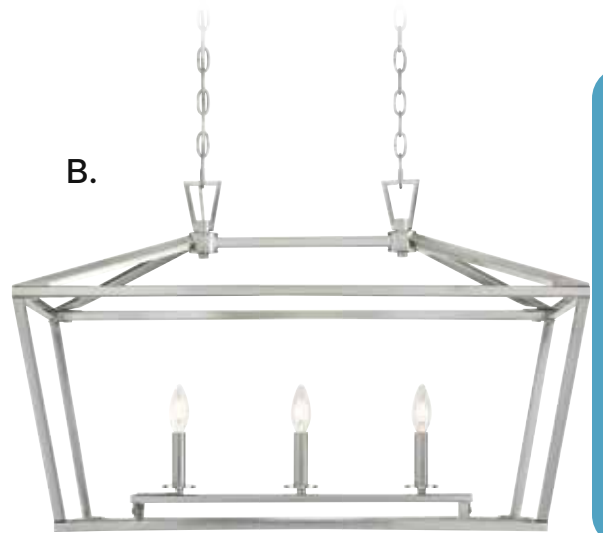

TOWNSEND

LINEAR LIGHTING

A.

B.

C.

D.

E.