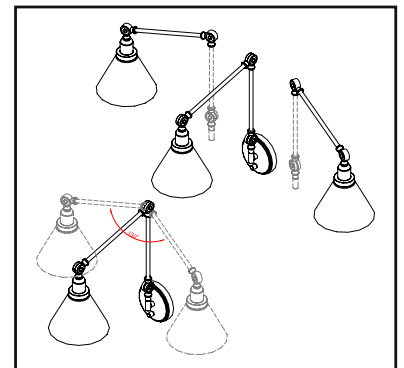

Switch on backplate, comes with **Cord & Plug**, and **Hardwire**.

F. 9-9131CP-1-13
1-Light Adjustable Sconce
English Bronze Finish
7-1/2"W x 17"H x 14"E
Adj E 14" - 34-1/2"
1E 60W
150° Swivel
Clear Glass

G. 9-9131CP-1-89
1-Light Adjustable Sconce
Matte Black Finish
7-1/2"W x 17"H x 14"E
Adj E 14" - 34-1/2"
1E 60W
150° Swivel
Clear Glass

H. 9-9131CP-1-322
1-Light Adjustable Sconce
Warm Brass Finish
7-1/2"W x 17"H x 14"E
Adj E 14" - 34-1/2"
1E 60W
150° Swivel
Clear Glass

I. 9-9131CP-1-109
1-Light Adjustable Sconce
Polished Nickel Finish
7-1/2"W x 17"H x 14"E
Adj E 14" - 34-1/2"
1E 60W
150° Swivel
Clear Glass

J. 9-9131CP-1-SN
1-Light Adjustable Sconce
Satin Nickel Finish
7-1/2"W x 17"H x 14"E
Adj E 14" - 34-1/2"
1E 60W
150° Swivel
Clear Glass