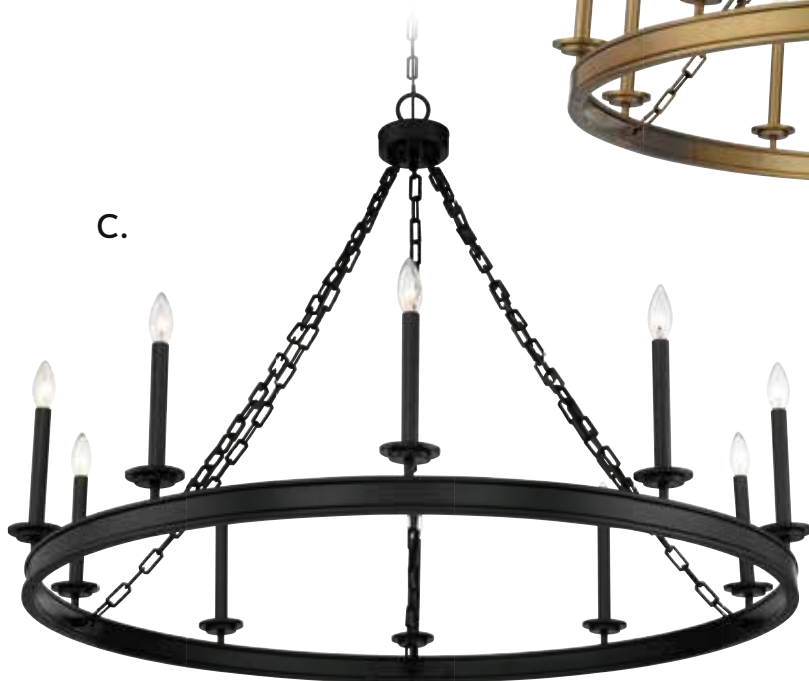

TODAY'S CLASSIC STYLE

SEVILLE

TODAY'S CLASSIC STYLE

A. **1-4404-8-109**
8-Light Chandelier
Polished Nickel Finish
34"W x 29-1/2"H
8C 60W
Metal Candle Covers

B. **1-4404-8-89**
8-Light Chandelier
Matte Black Finish
34"W x 29-1/2"H
8C 60W
Metal Candle Covers

C. **1-4404-8-322**
8-Light Chandelier
Warm Brass Finish
34"W x 29-1/2"H
8C 60W
Metal Candle Covers

SEVILLE

TODAY'S CLASSIC STYLE

A.

A. 1-4405-10-109
10-Light Chandelier
Polished Nickel Finish
45"W x 33"H
10C 60W
Metal Candle Covers

B. 1-4405-10-322
10-Light Chandelier
Warm Brass Finish
45"W x 33"H
10C 60W
Metal Candle Covers

C. 1-4405-10-89
10-Light Chandelier
Matte Black Finish
45"W x 33"H
10C 60W
Metal Candle Covers

B.

C.

SEVILLE

TODAY'S CLASSIC STYLE