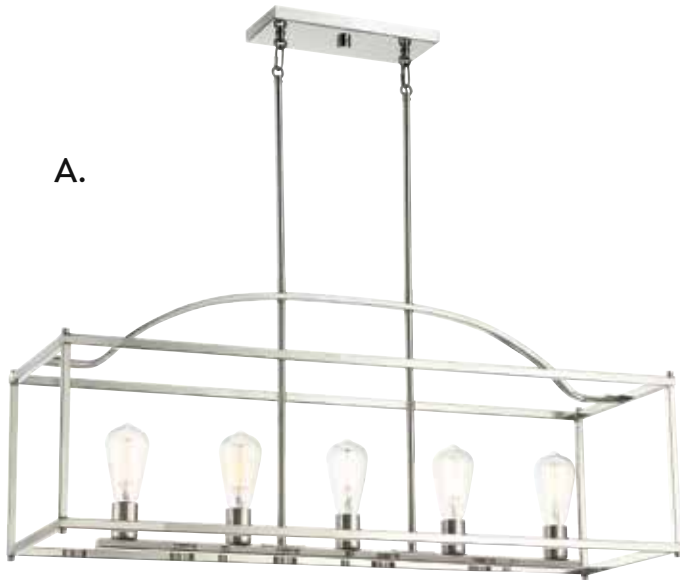

A. 1-190-5-109
5-Light Linear Chandelier
Polished Nickel Finish
38"L x 12"W x 16"H
Adj H 16" - 70"
5E 60W
30° Swivel
Dual Swivel Mount

B. 1-190-5-322
5-Light Linear Chandelier
Warm Brass Finish
38"L x 12"W x 16"H
Adj H 16" - 70"
5E 60W
30° Swivel
Dual Swivel Mount