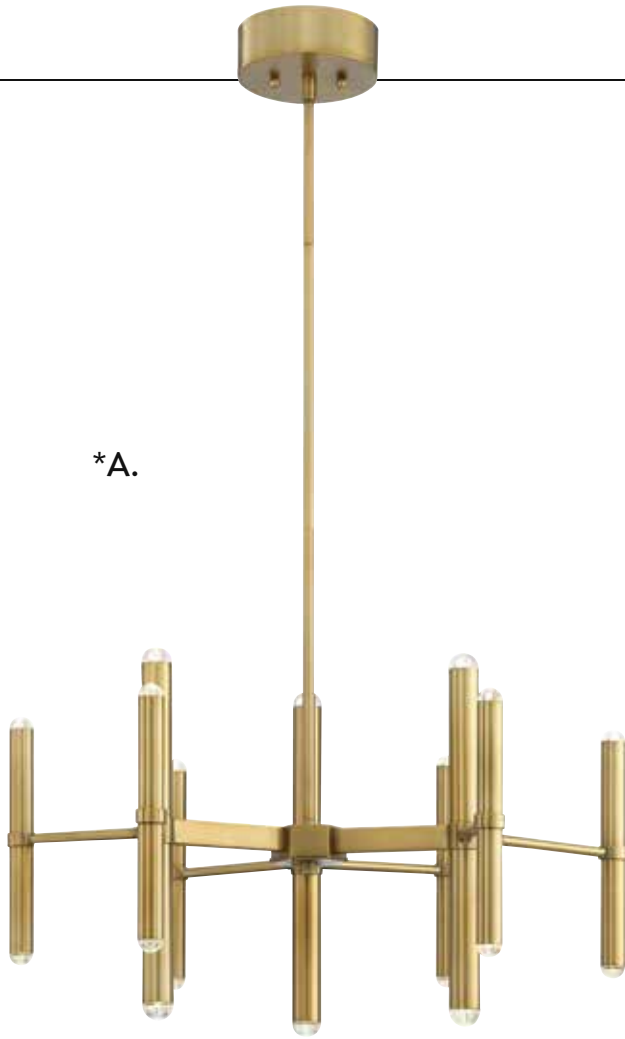

BARNUM

MID-CENTURY