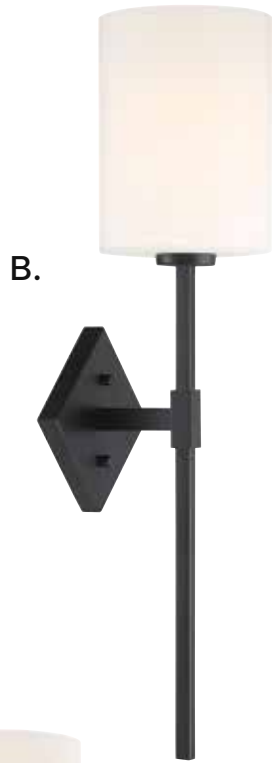

DESTIN

WALL LIGHTING

A.

B.

C.

A. 9-0902-1-322
1-Light Sconce
Warm Brass Finish
6"W x 22"H x 7"E
1C 60W
White Opal Glass

C. 9-0902-1-109
1-Light Sconce
Polished Nickel Finish
6"W x 22"H x 7"E
1C 60W
White Opal Glass