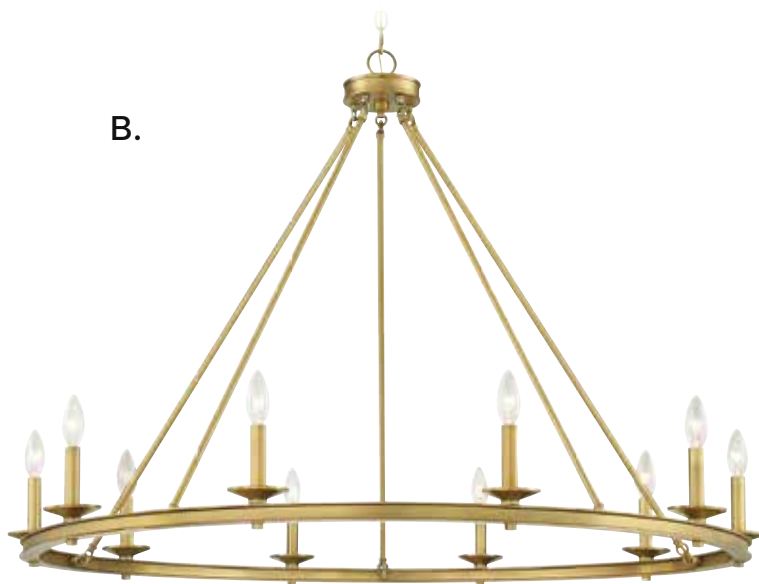

C. 1-308-8-322
8-Light Chandelier
Warm Brass Finish
33"W x 25"H
8C 60W
Metal Candle Covers

D. 1-308-8-SN
8-Light Chandelier
Satin Nickel Finish
33"W x 25"H
8C 60W
Metal Candle Covers

E. 1-308-8-44
8-Light Chandelier
Classic Bronze Finish
33"W x 25"H
8C 60W
Metal Candle Covers

MIDDLETON

TODAY'S CLASSIC STYLE

A.

B.

C.

MIDDLETON

TODAY'S CLASSIC STYLE

D.