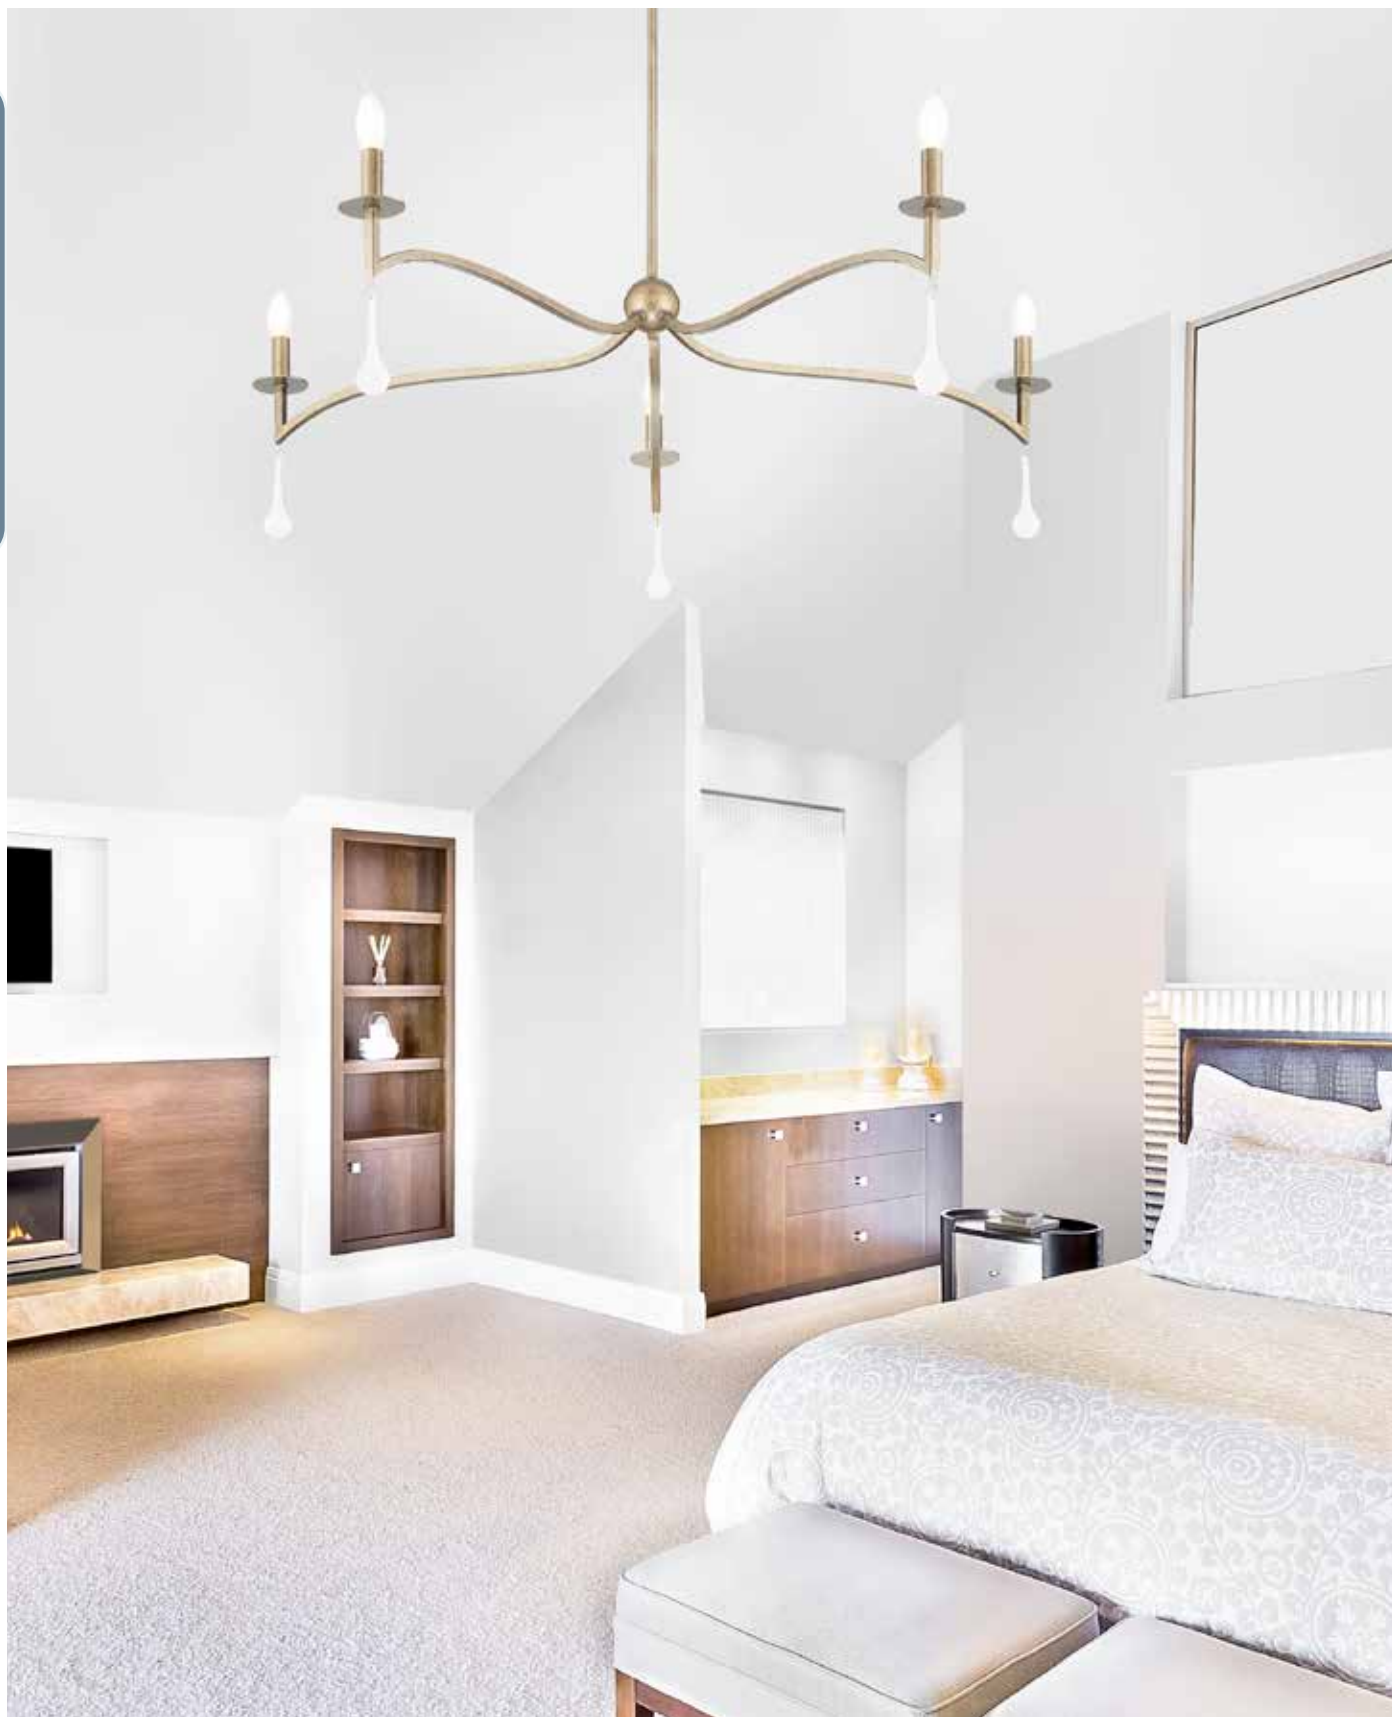

NEO-TRADITIONAL

Bath, Page 511

LARAMIE

NEO-TRADITIONAL

LARAMIE

NEO-TRADITIONAL

- A. 1-1099-5-182**
5-Light Chandelier
Chelsea Gold Finish
43"W x 12"H
Adj H 12"- 66"
5C 60W
30° Swivel
Dual Swivel Mount
Frosted Crystal Accents