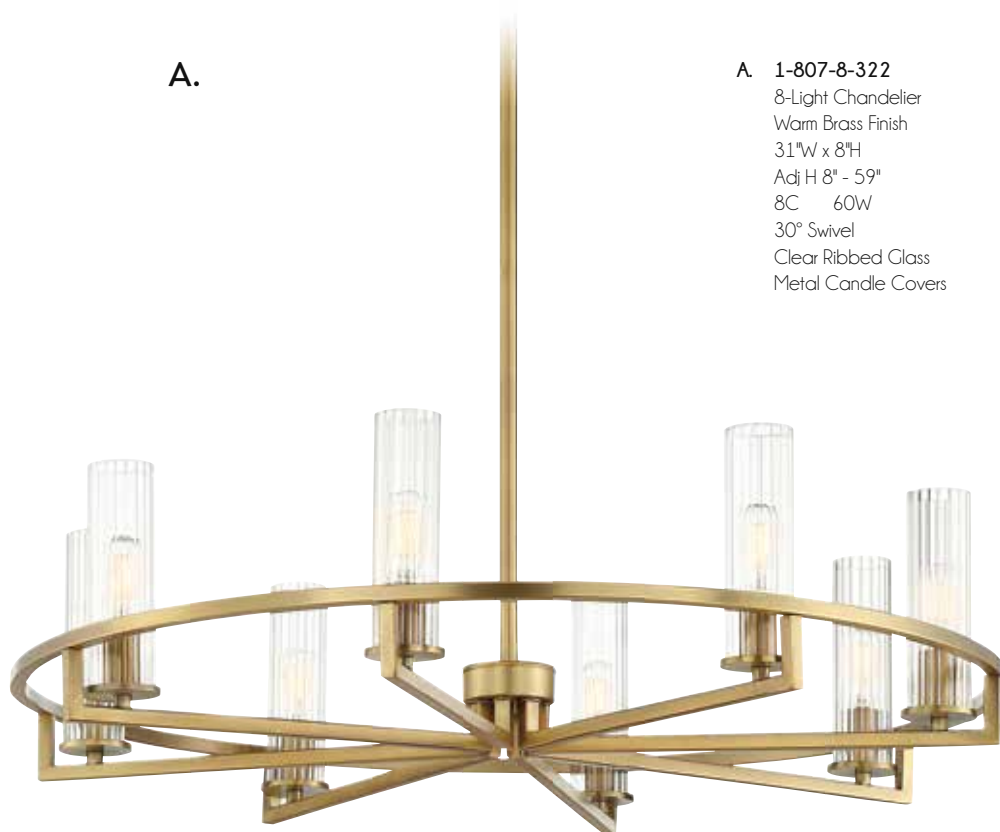

PRESCOTT

TODAY'S CLASSIC STYLE

A. 7-0600-6-322
6-Light Pendant
Warm Brass Finish
28"W x 28"H
6C 60W
Clear Beveled Glass
Metal Candle Covers

B. 7-0600-6-SN
6-Light Pendant
Satin Nickel Finish
28"W x 28"H
6C 60W
Clear Beveled Glass
Metal Candle Covers

PRESCOTT

TODAY'S CLASSIC STYLE

Linear, Page 369

BOLTON

TODAY'S CLASSIC STYLE

A.

A. 1-807-8-322
8-Light Chandelier
Warm Brass Finish
31"W x 8"H
Adj H 8" - 59"
8C 60W
30° Swivel
Clear Ribbed Glass
Metal Candle Covers

B.

B. 1-806-6-322
6-Light Chandelier
Warm Brass Finish
26"W x 8"H
Adj H 8" - 59"
6C 60W
30° Swivel
Clear Ribbed Glass
Metal Candle Covers

Options: 7-EXT-322 Extension Rod Included - 12" (4pcs) & 6" (1pc)