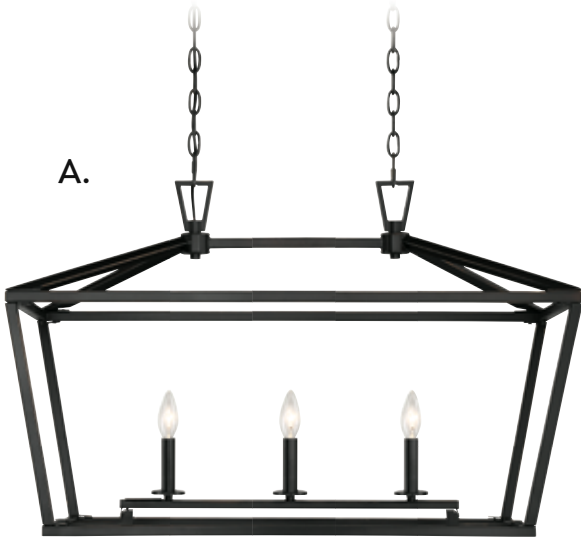

TOWNSEND

LINEAR LIGHTING

A.