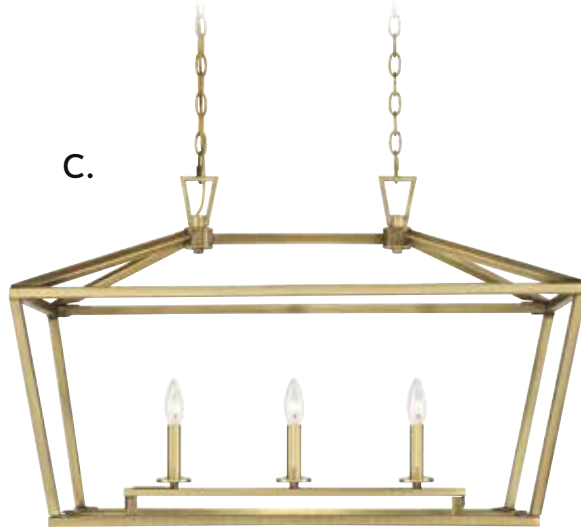

TOWNSEND

LINEAR LIGHTING

A.

B.

C.

D.

E.