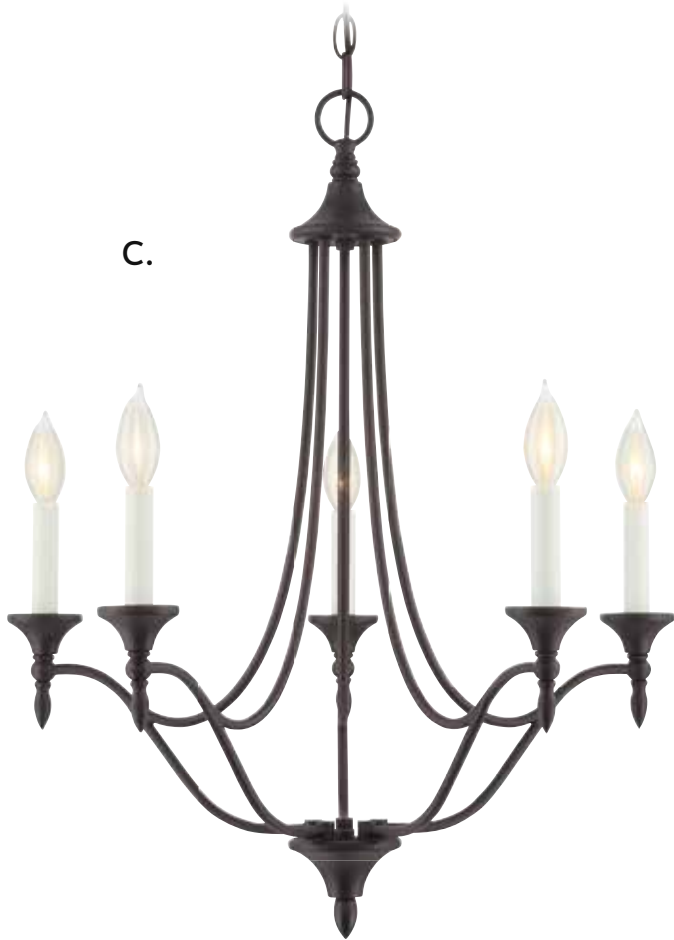

B.

A. 1-1000-3-13
 3-Light Chandelier
 English Bronze Finish
 18-1/2"W x 15"H
 3E 60W
 White Glass

B. 7-1004-3-13
 3-Light Pendant
 English Bronze Finish
 18"W x 22"H
 3E 60W
 White Glass

C.

C. 1-1008-5-13
 5-Light Chandelier
 English Bronze Finish
 21"W x 27-1/2"H
 5C 60W
 White Candle Covers