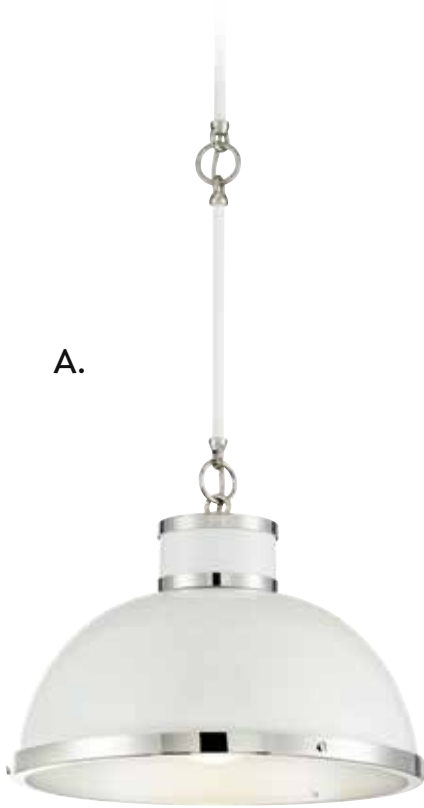

CORNING

A.

B.

C.

D.

Pendants come with 10'(2pcs) sections of decorative linked stems, plus 120" chain.

CHAMPLIN

PENDANTS / LANTERNS