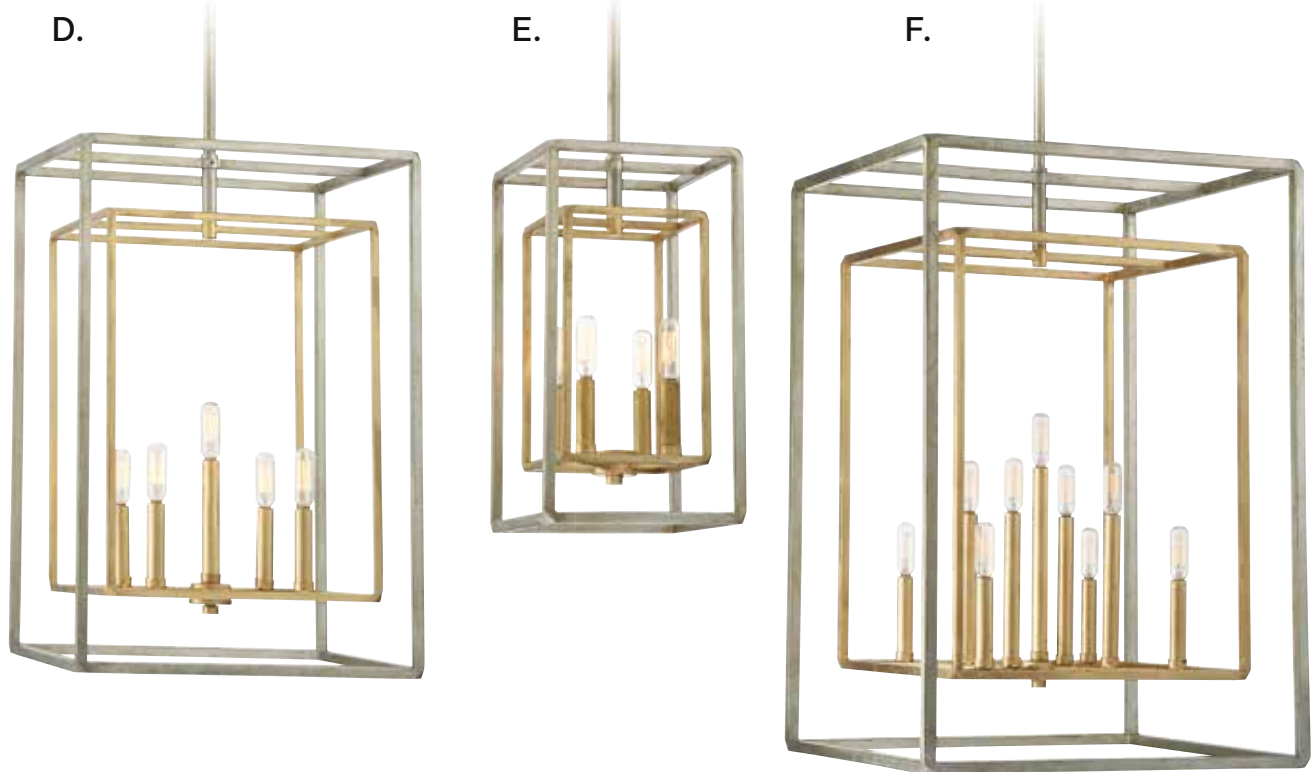

Options: 7-EXT- Extension Rod - 9-1/2"

BERLIN

- A. 3-823-9-13**
9-Light Pendant
English Bronze Finish
20-1/2"L x 20-1/2"W x 33"H
Adj H 33" - 87"
9C 60W
30° Swivel
Metal Candle Covers
- B. 3-821-4-13**
4-Light Pendant
English Bronze Finish
9-1/4"L x 9-1/4"W x 18-3/4"H
Adj H 18-3/4" - 72-3/4"
4C 60W
30° Swivel
Metal Candle Covers
- C. 3-822-5-13**
5-Light Pendant
English Bronze Finish
16-1/2"L x 16-1/2"W x 27"H
Adj H 27" - 81"
5C 60W
30° Swivel
Metal Candle Covers

A.

B.

C.

BERLIN

D. 3-822-5-212
 5-Light Pendant
 Argentum & Gold Finish
 16-1/2"L x 16-1/2"W x 27"H
 Adj H 27" - 81"
 5C 60W
 30° Swivel
 Metal Candle Covers

E. 3-821-4-212
 4-Light Pendant
 Argentum & Gold Finish
 9-1/4"L x 9-1/4"W x 18-3/4"H
 Adj H 18-3/4" - 72-3/4"
 4C 60W
 30° Swivel
 Metal Candle Covers