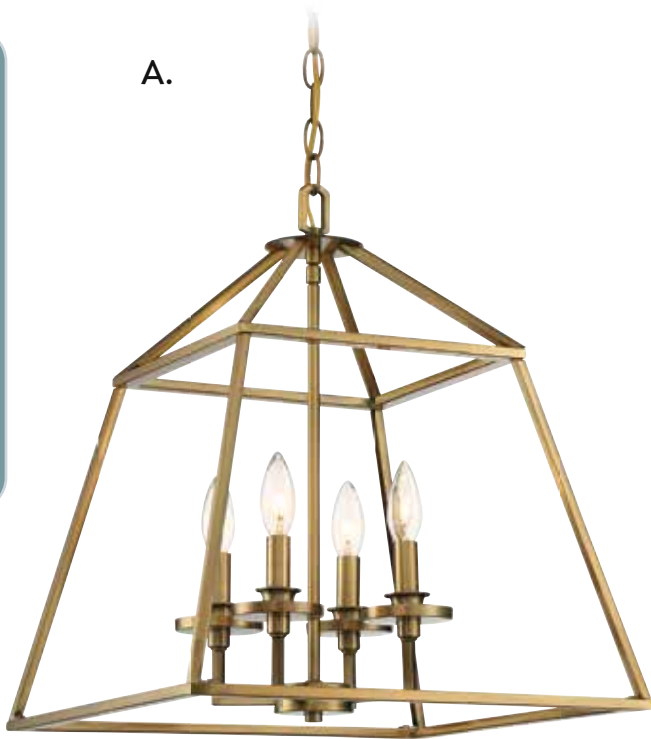

BRAXTON

PENDANTS / LANTERNS

A.