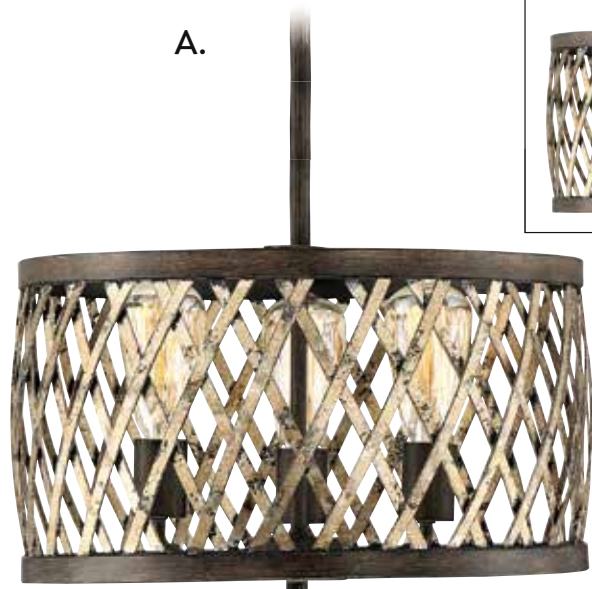

SANDOVAL

NEO-TRADITIONAL

A.