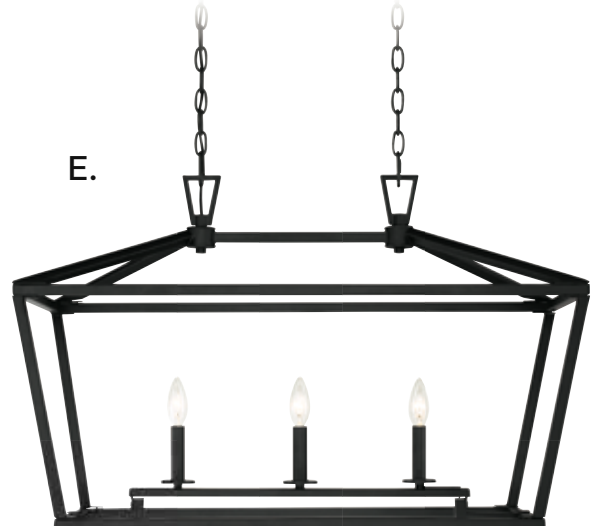

TOWNSEND

LINEAR LIGHTING

A.

B.

C.

D.

E.