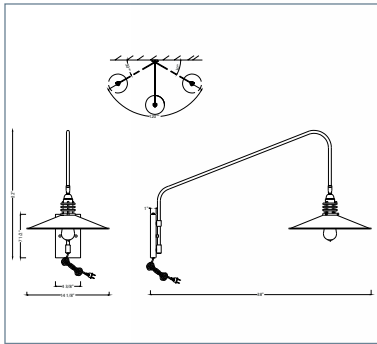

WHEATON

A.

- A. **9-195CP-1-89**
  1-Light Adjustable Wall Sconce
  Matte Black Finish
  14-1/2"W x 22"H x 38"E
  1E 60W
  Steel Shade