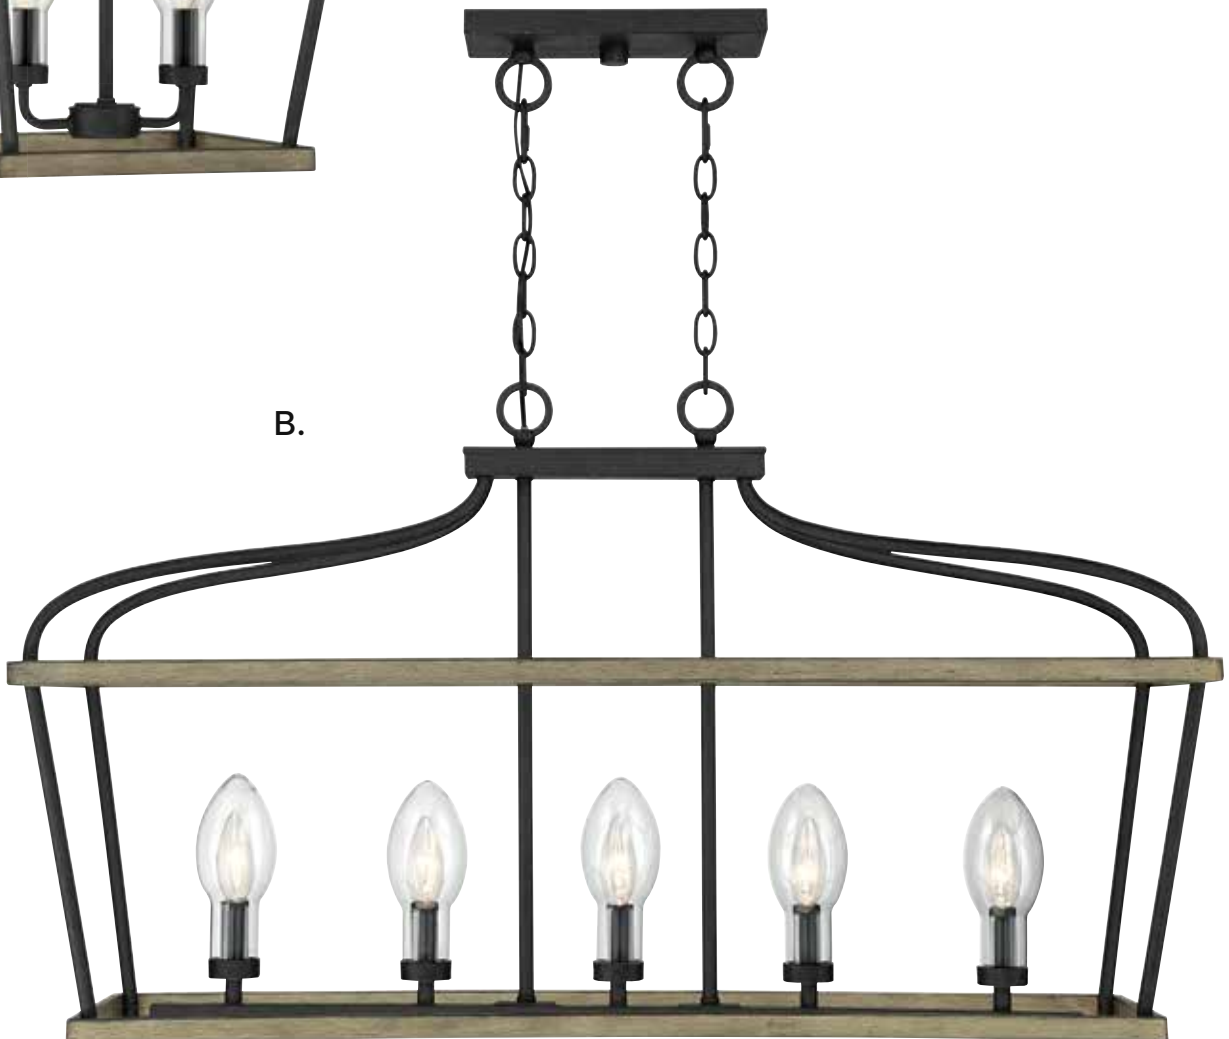

A. **3-0130-2-70**
2-Light Outdoor Chandelier
Weathered Finish
14"W x 23"H
2C 60W
Clear Glass
Metal Candle Covers
UL Damp Rated

B. **1-0131-5-70**
5-Light Outdoor Linear Chandelier
Weathered Finish
37-1/2"L x 14"W x 20-1/2"H
5C 60W
Clear Glass
Metal Candle Covers
UL Damp Rated

B.