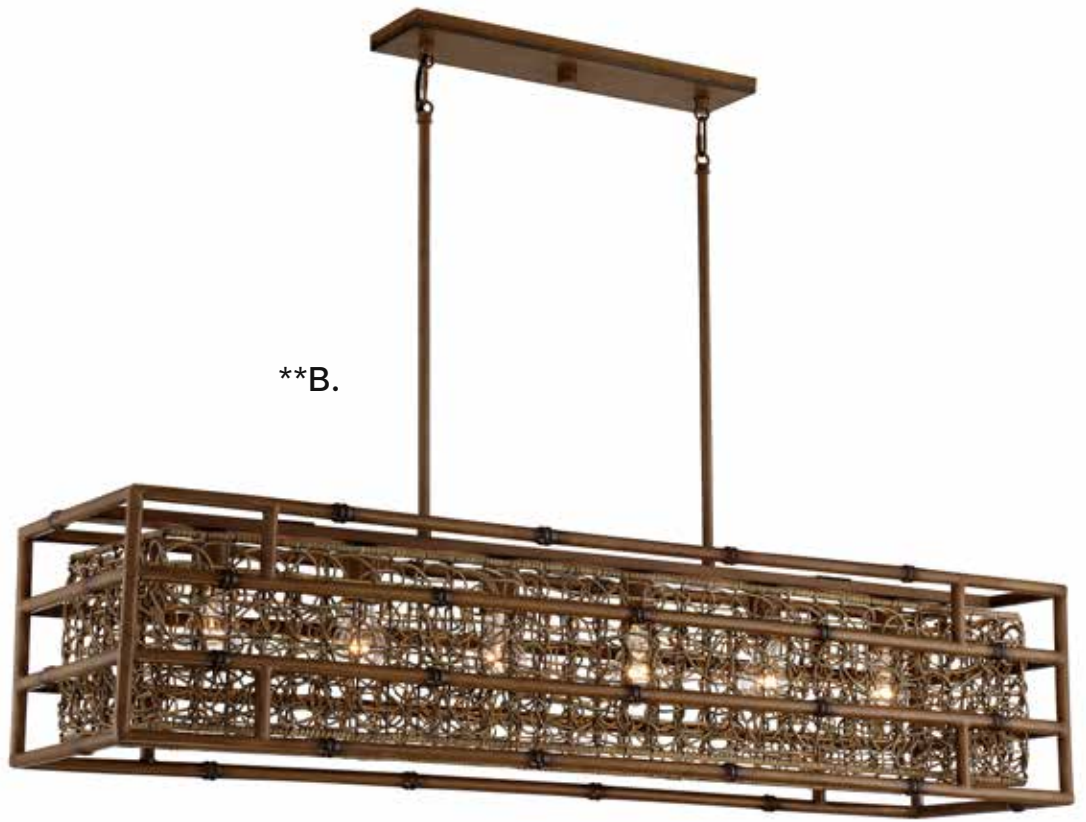

TRIPOLI

TREVISO

LIGHTING ORGANICS

BRIAN THOMAS
COLLECTION

A. 7-7912-5-184
5-Light Pendant
Grapevine Finish
25-3/4"W x 8"H
Adj H 8" - 63"
5C 60W
30° Swivel
Dual Swivel Mount
Grapevine Accents

B. 1-7913-6-184
6-Light Linear Chandelier
Grapevine Finish
48-1/2"L x 12"W x 10-1/2"H
Adj H 10-1/2" - 64-1/2"
6E 60W
30° Swivel
Dual Swivel Mount
Grapevine Accents

Dual Mount Hanging System

TREVISO

*Options: 7-EXT-184 Extension Rod - 12"(4pcs) & 6"(1pc)

**Options: 7-EXT-184 Extension Rod - 12"(8pcs) & 6"(2pcs)

EMAN

LIGHTING ORGANICS

A. 7-7772-6-180
6-Light Pendant
Matte Black w/ Dark Rattan Finish
30"W x 14-5/8"H
6C 60W
Rattan Shade
Metal Candle Covers