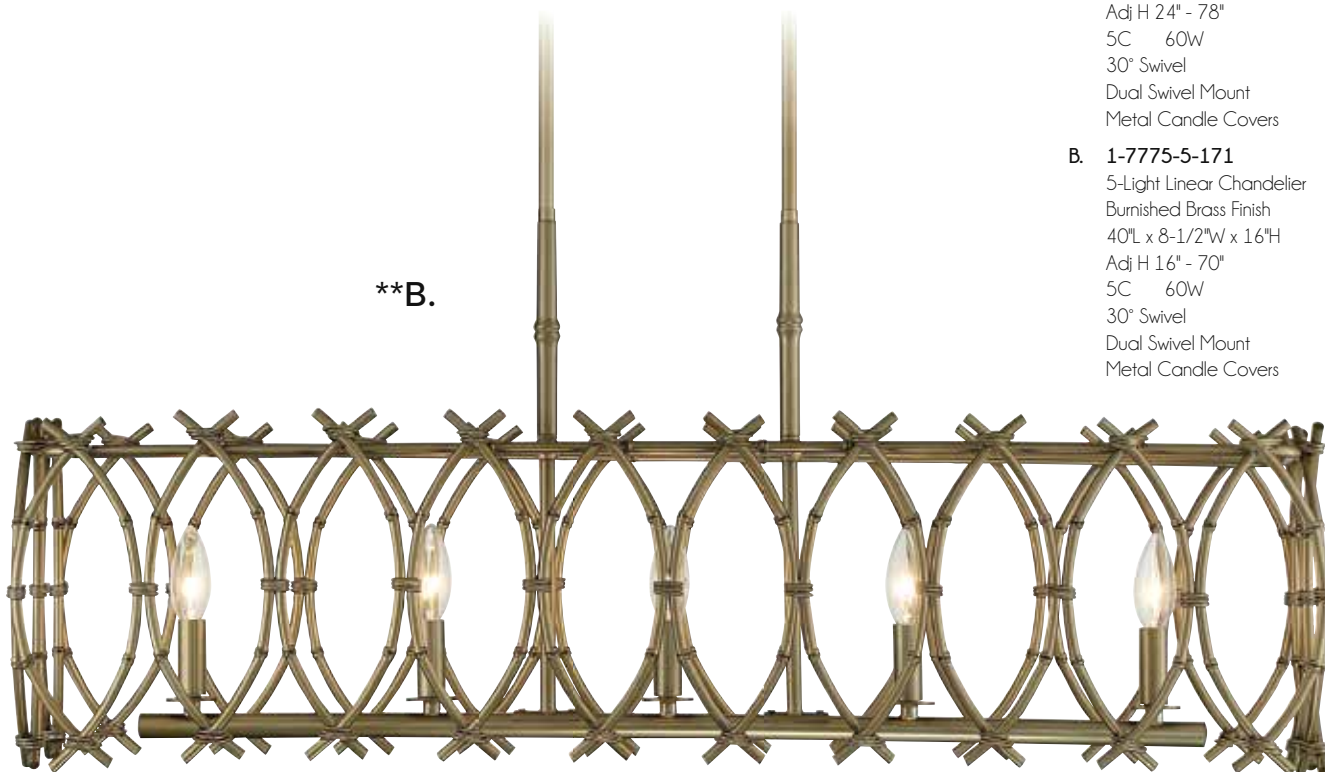

Dual Mount Hanging System

TREVISO

*Options: 7-EXT-184 Extension Rod - 12"(4pcs) & 6"(1pc)

**Options: 7-EXT-184 Extension Rod - 12"(8pcs) & 6"(2pcs)

EMAN

LIGHTING ORGANICS

A. 7-7772-6-180
6-Light Pendant
Matte Black w/ Dark Rattan Finish
30"W x 14-5/8"H
6C 60W
Rattan Shade
Metal Candle Covers

CORNWALL

*A.

- A. 7-7776-5-171
5-Light Pendant
Burnished Brass Finish
22"W x 24"H
Adj H 24" - 78"
5C 60W
30° Swivel
Dual Swivel Mount
Metal Candle Covers

**B.

- B. 1-7775-5-171
5-Light Linear Chandelier
Burnished Brass Finish
40"L x 8-1/2"W x 16"H
Adj H 16" - 70"
5C 60W
30° Swivel
Dual Swivel Mount
Metal Candle Covers