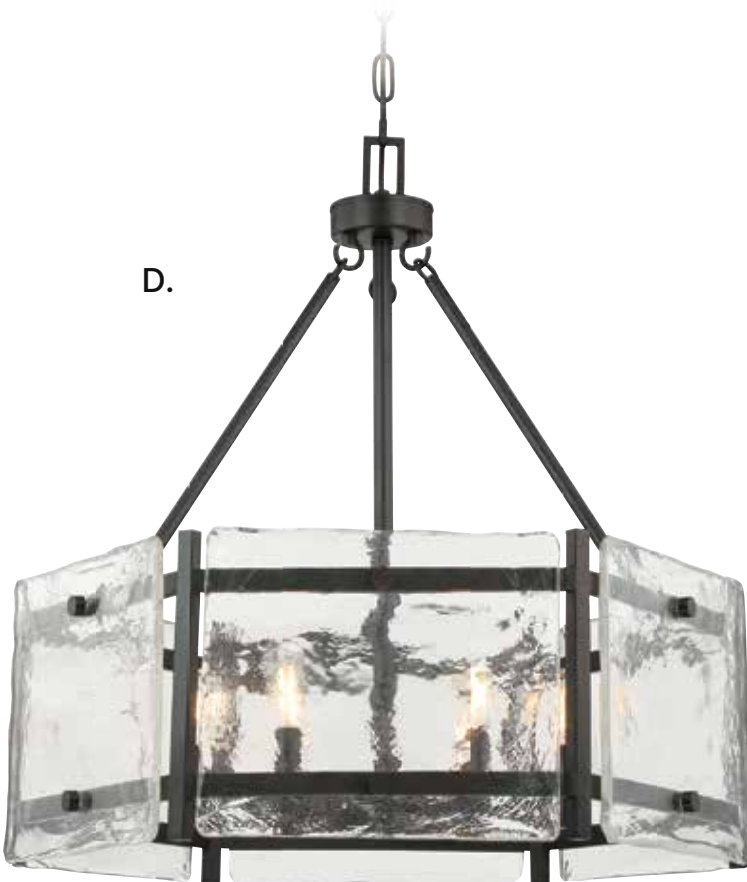

B.

C.

D.

E.

A. 1-3043-5-13
5-Light Linear Chandelier
English Bronze Finish
45-1/8"L x 7"W x 30-1/4"H
5E 60W
Clear Water Piastra Glass

B. 6-3042-4-13
4-Light Semi-Flush
English Bronze Finish
14"W x 13-3/4"H
4C 60W
Clear Water Piastra Glass
Metal Candle Covers