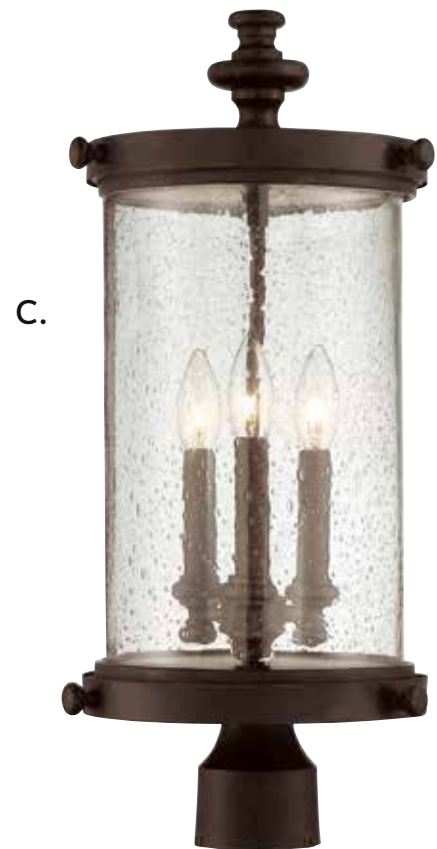

C.

A. 5-1225-40
Hanging Lantern
Walnut Patina Finish
12-1/2"W x 30"H
4C 40W
Clear Seeded Glass
Metal Candle Covers

B. 5-1222-40
Hanging Lantern
Walnut Patina Finish
9"W x 25"H
3C 40W
Clear Seeded Glass
Metal Candle Covers