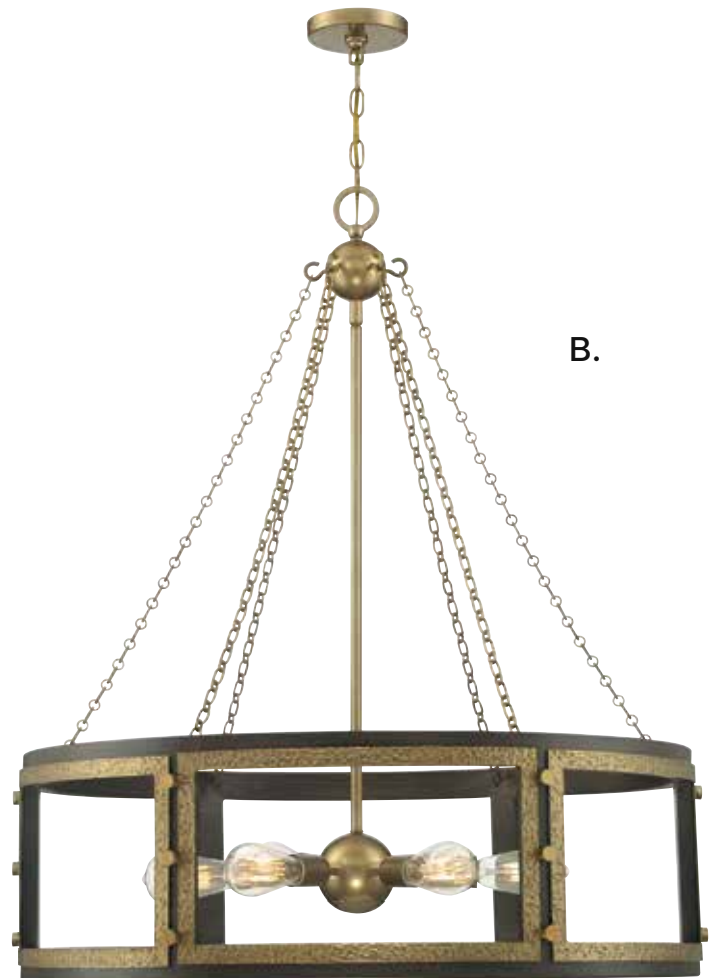

- A. **1-1490-4-170**
  4-Light Pendant
  Burnished Brass w/ Walnut Finish
  26"W x 28-1/2"H
  4E 60W

- B. **1-1491-6-170**
  6-Light Pendant
  Burnished Brass w/ Walnut Finish
  34"W x 40"H
  6E 60W