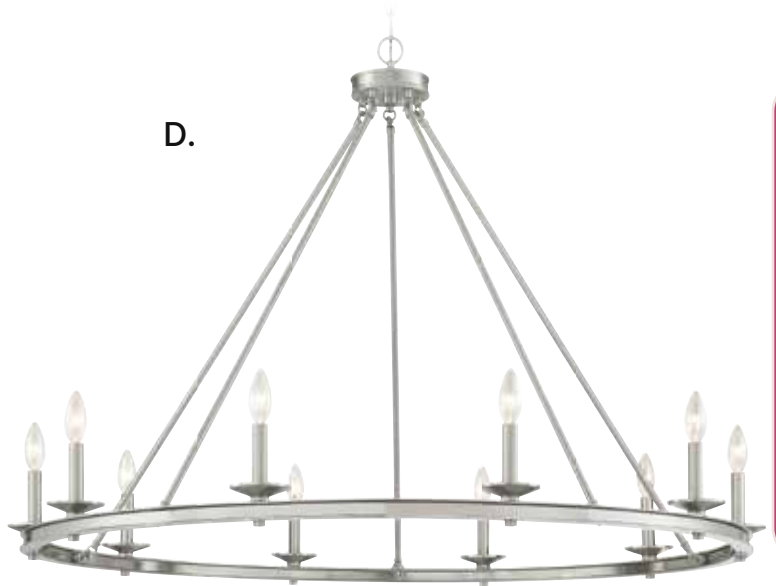

C. 1-308-8-322
8-Light Chandelier
Warm Brass Finish
33"W x 25"H
8C 60W
Metal Candle Covers

D. 1-308-8-SN
8-Light Chandelier
Satin Nickel Finish
33"W x 25"H
8C 60W
Metal Candle Covers

E. 1-308-8-44
8-Light Chandelier
Classic Bronze Finish
33"W x 25"H
8C 60W
Metal Candle Covers

MIDDLETON

TODAY'S CLASSIC STYLE

A.

B.

C.

MIDDLETON

TODAY'S CLASSIC STYLE

D.

E.

A. 1-310-10-89
10-Light Chandelier
Matte Black Finish
45"W x 32-1/4"H
10C 60W
Metal Candle Covers

B. 1-310-10-322
10-Light Chandelier
Warm Brass Finish
45"W x 32-1/4"H
10C 60W
Metal Candle Covers

C. 1-310-10-109
10-Light Chandelier
Polished Nickel Finish
45"W x 32-1/4"H
10C 60W
Metal Candle Covers

D. 1-310-10-SN
10-Light Chandelier
Satin Nickel Finish
45"W x 32-1/4"H
10C 60W
Metal Candle Covers

E. 1-310-10-44
10-Light Chandelier
Classic Bronze Finish
45"W x 32-1/4"H
10C 60W
Metal Candle Covers

MIDDLETON