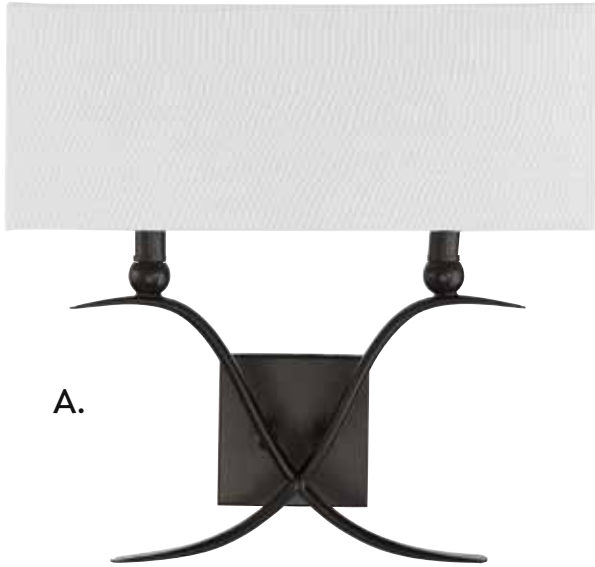

E. 9-998-2-322

2-Light Wall Sconce
Warm Brass Finish
14"W x 12"H x 4"E
2C 60W
White Linen Shade
Metal Candle Covers

RHODES

WALL LIGHTING

PAYTON

WALL LIGHTING

A.

B.