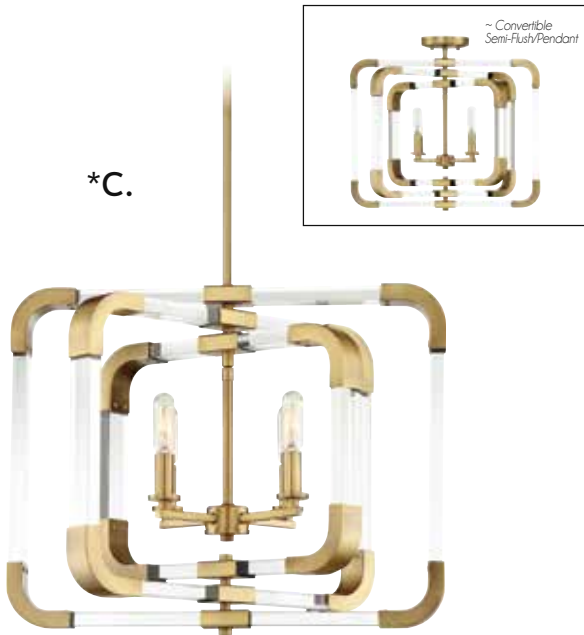

ROTTERDAM

TODAY'S CLASSIC STYLE

**A.

*B.

*C.

**D.

BRIAN THOMAS
COLLECTION

*Options: 7-EXT- Extension Rod - 12"(4pcs) & 6"(1pc)

**Options: 7-EXTLG- Extension Rod - 12"(4pcs) & 6"(1pc)

***The rings of the Rotterdam Collection are adjustable and can rotate into different positions.