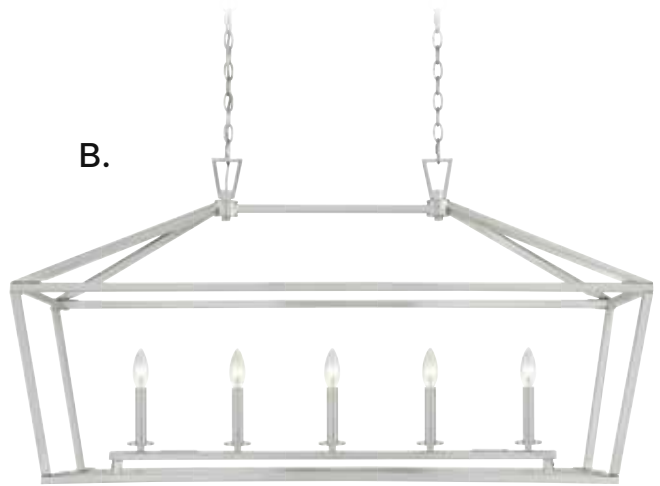

TOWNSEND

LINEAR LIGHTING

A.

B.

C.

D.

E.