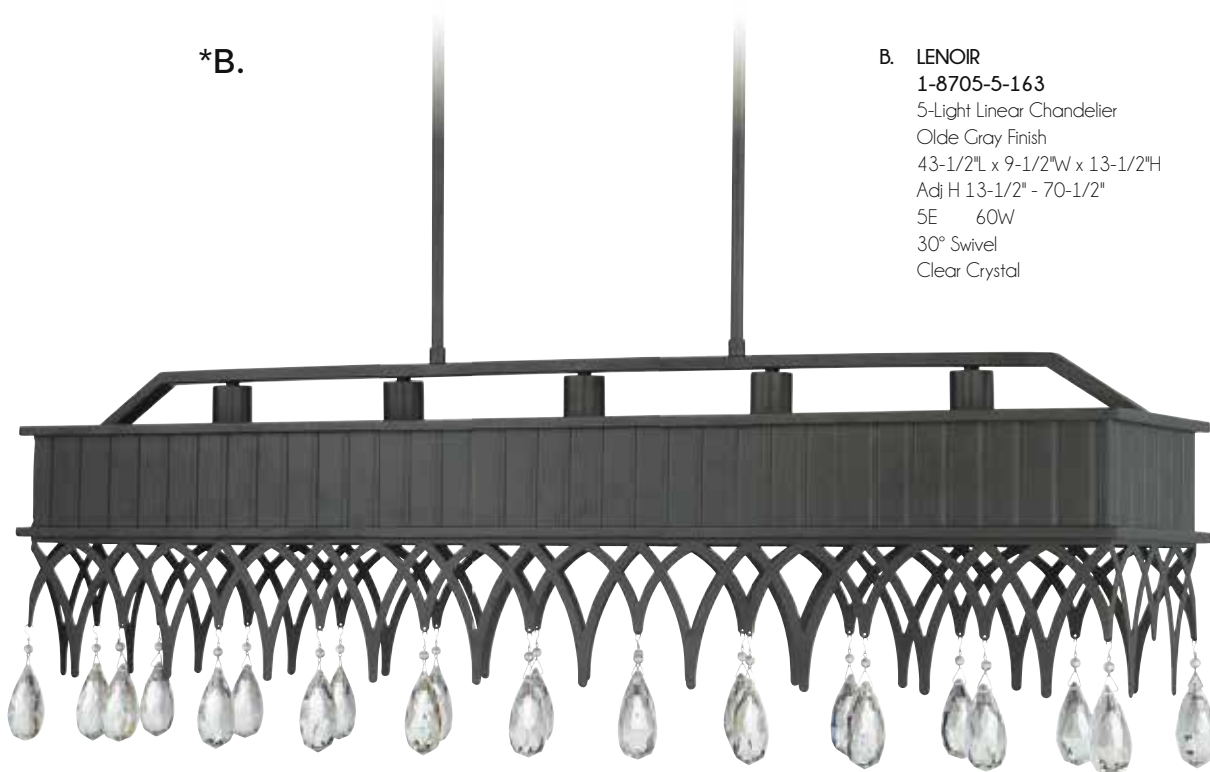

LINEAR LIGHTING

LINEAR LIGHTING

A.

A. **WARWICK**
1-6701-6-114
6-Light Linear Chandelier
Britannia Gold Finish
34-1/2"L x 18-1/2"W x 21"H
6C 60W
Clear Cabochon Glass

*B.

B. **LENOIR**
1-8705-5-163
5-Light Linear Chandelier
Olde Gray Finish
43-1/2"L x 9-1/2"W x 13-1/2"H
Adj H 13-1/2" - 70-1/2"
5E 60W
30° Swivel
Clear Crystal