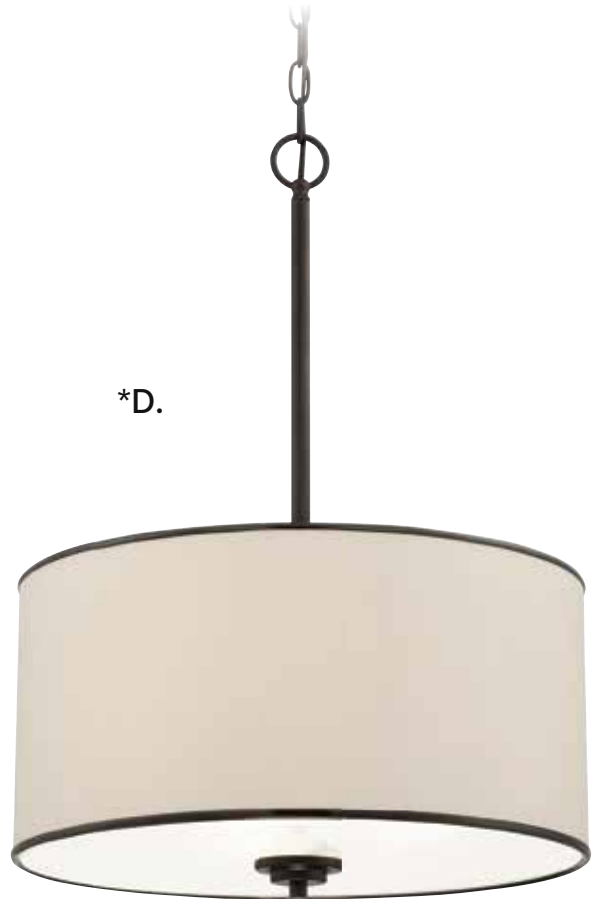

*D.

A. 6-1501-2-SN
2-Light Semi-Flush
Satin Nickel Finish
14"W x 11-3/4"H
2E 60W
White Fabric Shade

B. 6-1501-2-13
2-Light Semi-Flush
English Bronze Finish
14"W x 11-3/4"H
2E 60W
Cream Fabric Shade

C. 7-1502-3-SN
3-Light Pendant
Satin Nickel Finish
18"W x 25"H
3E 60W
White Fabric Shade

D. 7-1502-3-13
3-Light Pendant
English Bronze Finish
18"W x 25"H
3E 60W
Cream Fabric Shade

Options: 7-EXT- Extension Rod - 9-1/2"