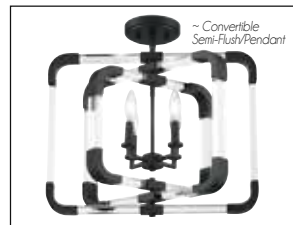

TODAY'S CLASSIC STYLE

*B.