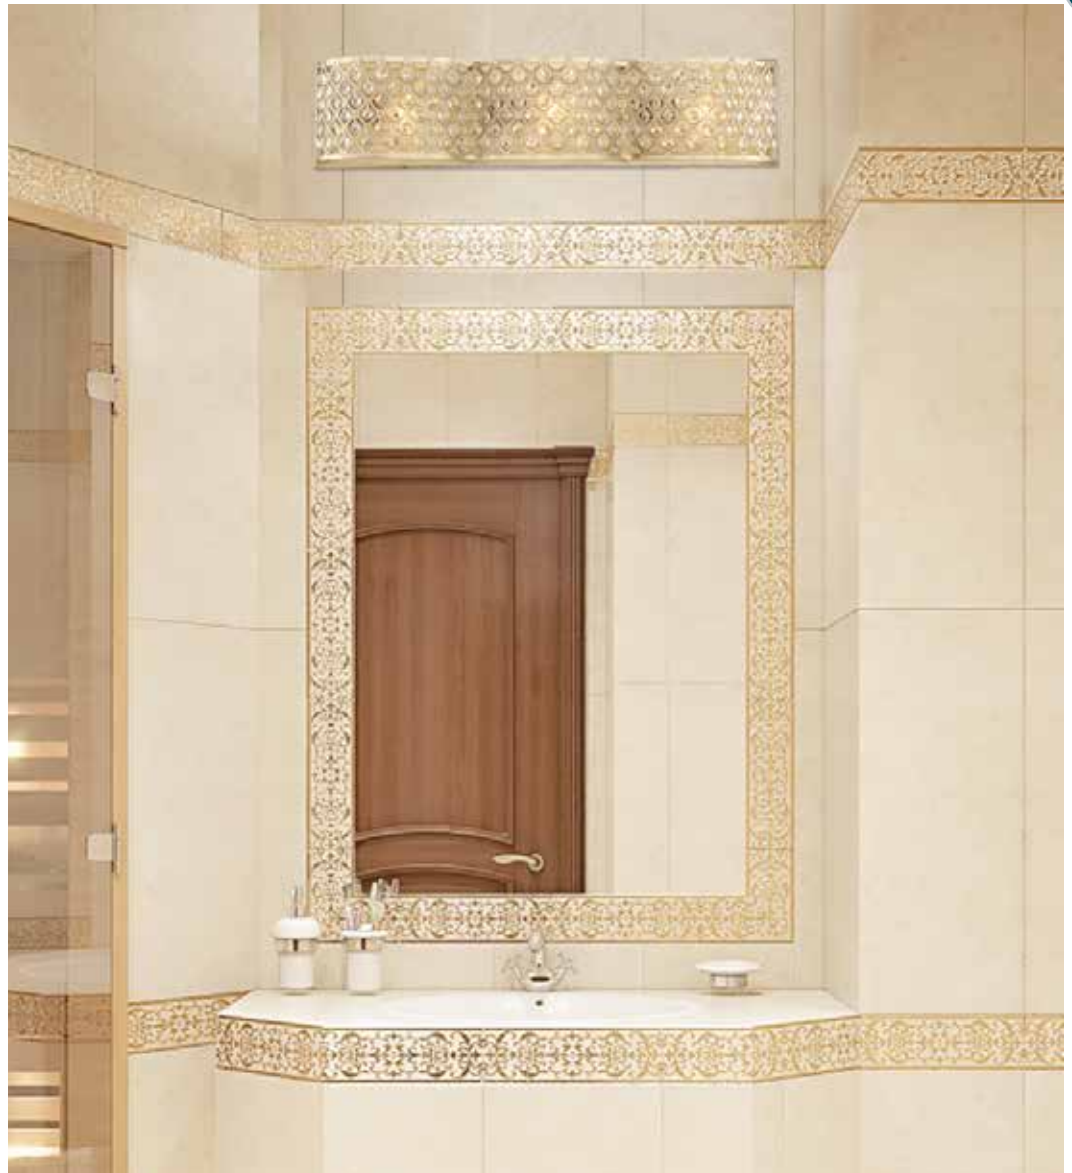

Fixtures may be mounted as either **Uplight** or **Downlight**.

E.

F.

E. 8-2405-4-98
 4-Light Bath Bar
 Pyrite Finish
 32"W x 5-1/2"H x 4-5/8"E
 4C 60W
 Clear Crystal

F. 8-2405-3-98
 3-Light Bath Bar
 Pyrite Finish
 24"W x 5-1/2"H x 4-5/8"E
 3C 60W
 Clear Crystal