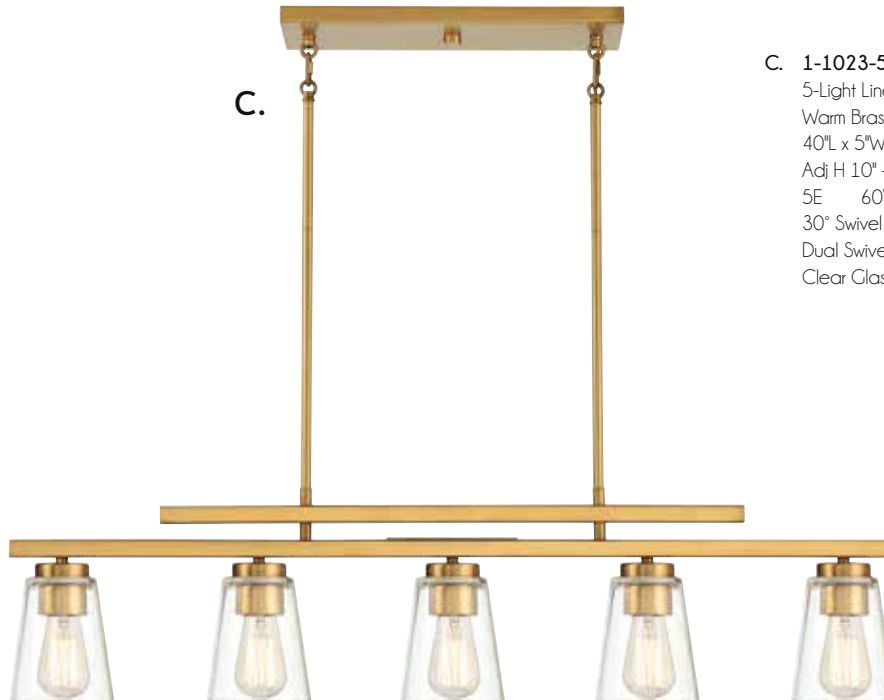

CALHOUN

LINEAR LIGHTING

C.

- C. 1-1023-5-322
- 5-Light Linear Chandelier
- Warm Brass Finish
- 40"L x 5"W x 10"H
- Adj H 10" - 62"
- 5E 60W
- 30° Swivel
- Dual Swivel Mount
- Clear Glass

Options: 7-EXT- Extension Rod - 12"(8pcs) & 6"(2pcs)