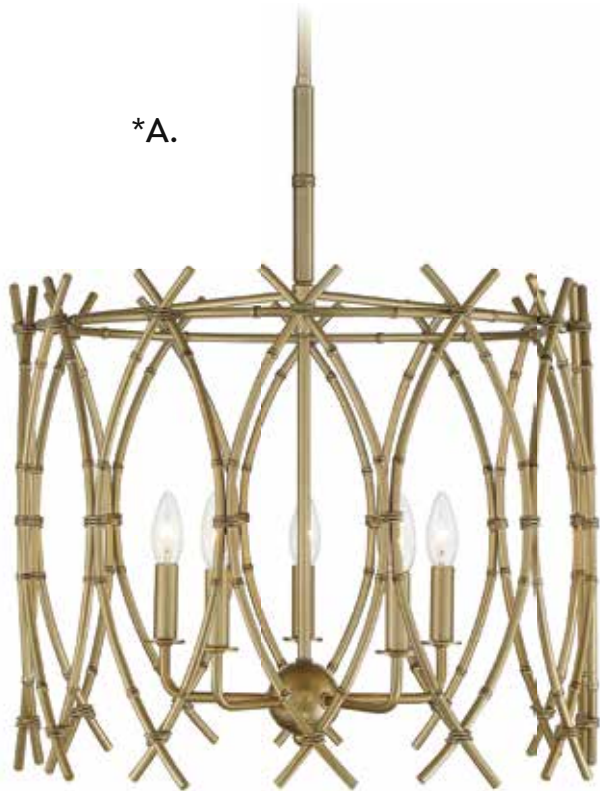

CORNWALL

*A.

- A. 7-7776-5-171
5-Light Pendant
Burnished Brass Finish
22"W x 24"H
Adj H 24" - 78"
5C 60W
30° Swivel
Dual Swivel Mount
Metal Candle Covers

**B.

- B. 1-7775-5-171
5-Light Linear Chandelier
Burnished Brass Finish
40"L x 8-1/2"W x 16"H
Adj H 16" - 70"
5C 60W
30° Swivel
Dual Swivel Mount
Metal Candle Covers