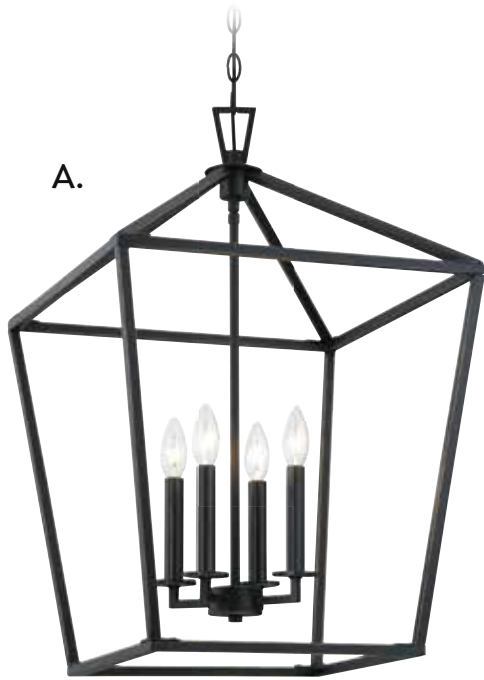

TOWNSEND

PENDANTS / LANTERNS