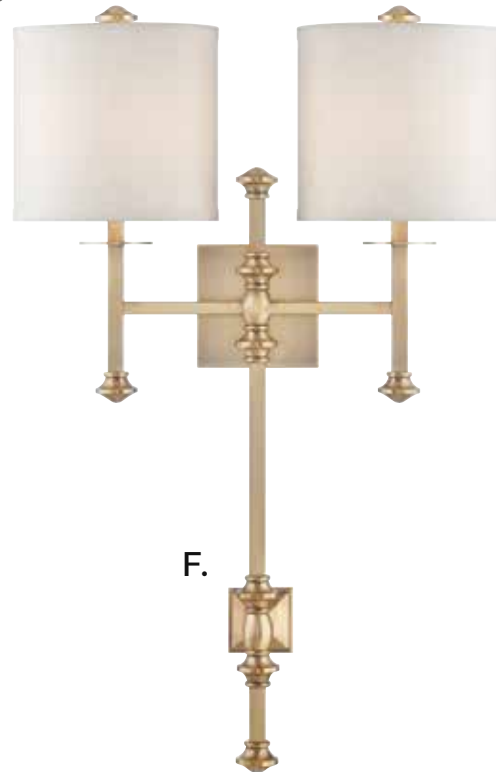

C. 9-0902-1-109
1-Light Sconce
Polished Nickel Finish
6"W x 22"H x 7"E
1C 60W
White Opal Glass

DEVON

WALL LIGHTING

D.

E.

F.

D. 9-7140-1-SN
1-Light Sconce
Satin Nickel Finish
7-1/2"W x 26-1/2"H x
5-1/2"E
1C 60W
White Shade
Metal Candle Cover