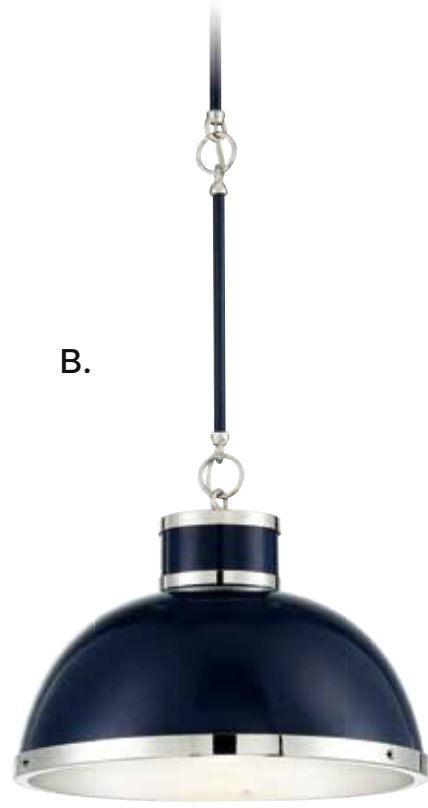

CORNING

A.

B.

C.

D.

Pendants come with 10'(2pcs) sections of decorative linked stems, plus 120" chain.

CHAMPLIN

PENDANTS / LANTERNS