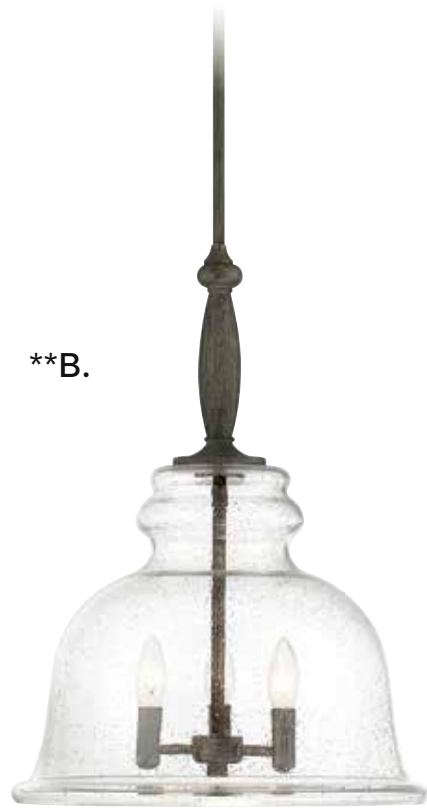

D. 7-8890-1-193

1-Light Pendant
Sweetgum Finish
8-1/2"W x 16-1/2"H
Adj H 16-1/2" - 46-1/2"
1E 60W
30° Swivel
Dual Swivel Mount
Clear Seeded Glass

Dual Mount Hanging System

CHESTER

****A.**

****B.**

C.*

***D.**