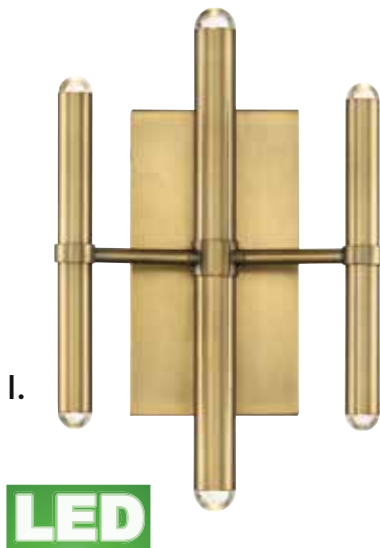

WALL LIGHTING

I.

LED

F. NEW HAVEN
9-7503-2-171
2-Light Sconce
Burnished Brass Finish
7"W x 16"H x 4-1/4"E
2C 60W
White Fabric Shade

G. BEACON
9-183-2-171
2-Light Sconce
Burnished Brass Finish
8" W x 16"H x 4"E
2C 60W
White Frosted Glass

H. WINFIELD
9-9771-2-322
2-Light Sconce
Warm Brass Finish
4-1/2"W x 15-1/2"H x
4-1/4"E
2C 60W
Clear Glass

I. BARNUM
9-2602-6-322
6-Light LED Sconce
Warm Brass Finish
10"W x 14-1/4"H x 4"E
6-2W 780 Lumens, 3000 K,
80 CRI
G9 Bulbs Included

J. REGIS
9-2403-2-98
2-Light Sconce
Pyrite Finish
13"W x 14-1/2"H x 5-3/8"E
2C 60W
Clear Crystal