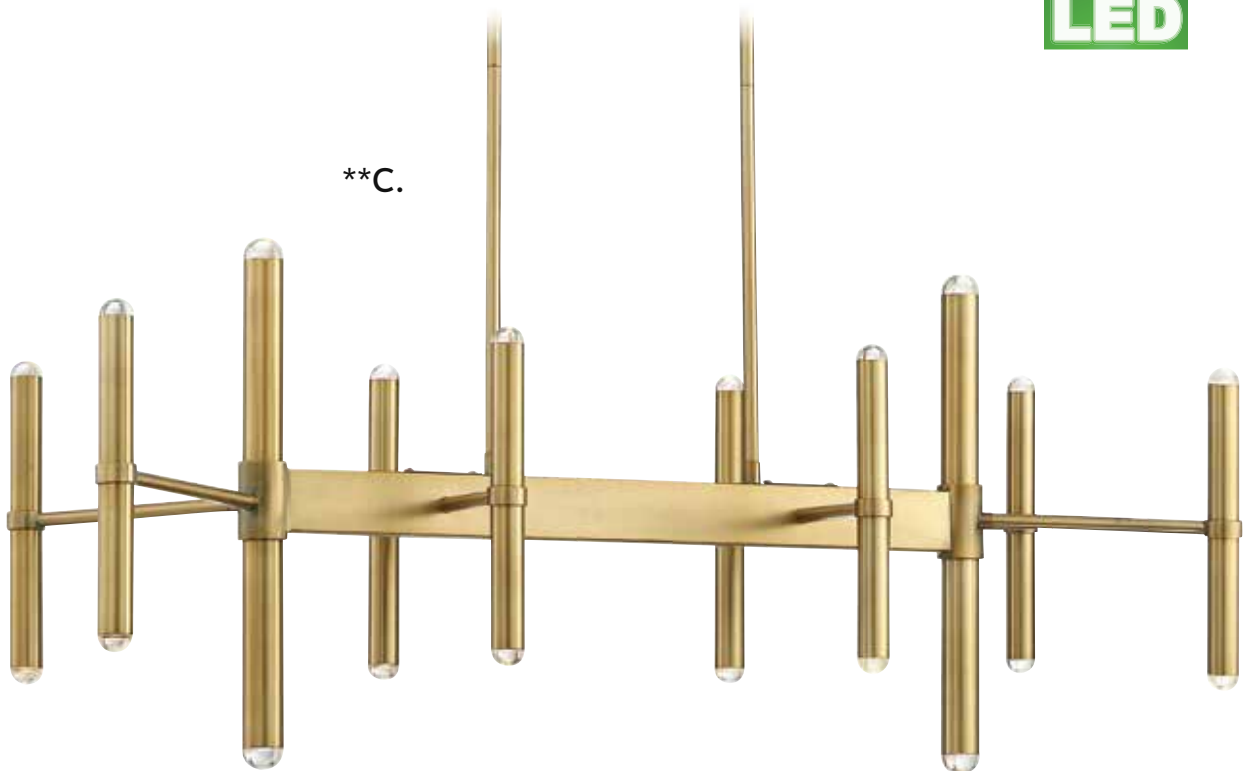

MEDINA

MID-CENTURY

*Options: 7-EXT-SN Extension Rod - 12"(4pcs) & 6"(1pc)

**Options: 7-EXT-SN Extension Rod - 12"(8pcs) & 6"(2pcs)

BARNUM

MID-CENTURY

A. 1-2600-18-322
18-Light LED Chandelier
Warm Brass Finish
26"W x 14-1/2"H
Adj H 14-1/2" - 71-1/2"
18C9-2W LED Dimmable -
130 Lumens, 3000K, 80 CRI (per bulb)
30° Swivel
G9 Bulbs Included

B. 9-2602-6-322
6-Light LED Sconce
Warm Brass Finish
10"W x 14-1/2"H x 4"E
6C9-2W LED Dimmable -
130 Lumens, 3000K, 80 CRI (per bulb)
G9 Bulbs Included

C. 1-2601-20-322
20-Light LED Linear Chandelier
Warm Brass Finish
38"L x 12"W x 15"H
Adj H 15" - 72"
20C9-2W LED Dimmable -
130 Lumens, 3000K, 80 CRI (per bulb)
30° Swivel
G9 Bulbs Included

BARNUM

MID-CENTURY

LED

*Options: 7-EXT-322 Extension Rod - 12"(4pcs) & 6"(1pc) **Options: 7-EXT-322 Extension Rod - 12"(8pcs) & 6"(2pcs)

LYRIQUE

MID-CENTURY

A. 9-7004-2-109
Adjustable 2-Light Sconce
Polished Nickel Finish
16"W x 19"H x 3-1/2"E
2C 60W