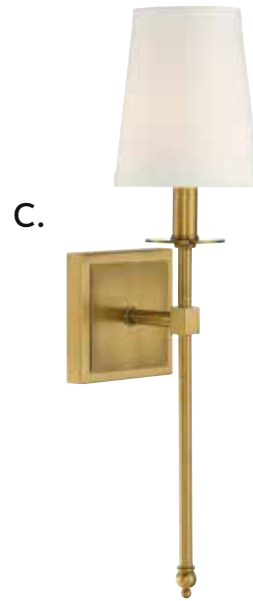

MONROE

WALL LIGHTING

A. 9-7144-1-322
 1-Light Sconce
 Warm Brass Finish
 6-3/4\"/>

B. 9-303-1-322
 1-Light Sconce
 Warm Brass Finish
 5\"/>

C. 9-302-1-322
 1-Light Sconce
 Warm Brass Finish
 5\"/>

D. 9-302-1-44
 1-Light Sconce
 Classic Bronze Finish
 5\"/>