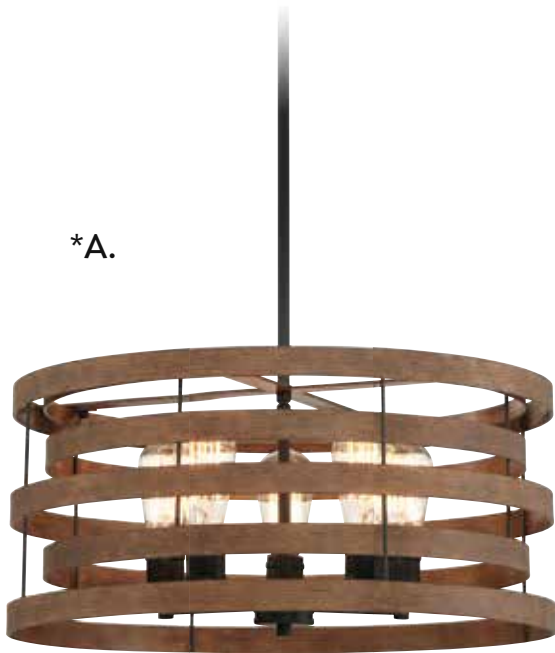

D. 3-2967-3-36
 3-Light Pendant
 Natural Walnut
 w/ Black Accents
 13"W x 16"H
 Adj H 16" - 70"
 3E 60W
 30° Swivel
 Dual Swivel Mount

Dual Mount Hanging System

BLAINE

CASUAL SOPHISTICATION

*A.

*Convertible:
Semi-Flush/Pendant