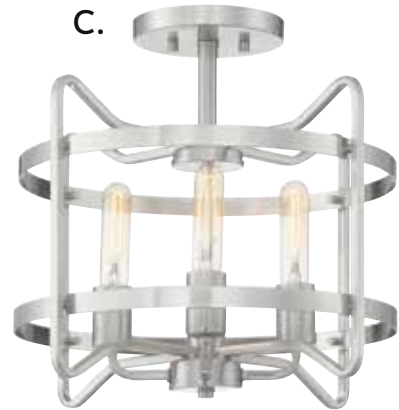

KENT

CEILING

A. KENT
6-4900-4-89
4-Light Semi-Flush
Matte Black Finish
16"W x 14-3/4"H
4E 60W
Metal Candle Covers

B. KENT
6-4900-4-322
4-Light Semi-Flush
Warm Brass Finish
16"W x 14-3/4"H
4E 60W
Metal Candle Covers

C. KENT
6-4900-4-SN
4-Light Semi-Flush
Satin Nickel Finish
16"W x 14-3/4"H
4E 60W
Metal Candle Covers

D. LACEY
6-2706-3-322
16" Flush Mount
Warm Brass Finish
16"W x 8-1/2"H
3E 60W
White Fabric Shade

E. LACEY
6-2706-3-109
16" Flush Mount
Polished Nickel Finish
16"W x 8-1/2"H
3E 60W
White Fabric Shade

F. LACEY
6-2706-3-44
16" Flush Mount
Classic Bronze Finish
16"W x 8-1/2"H
3E 60W
White Fabric Shade