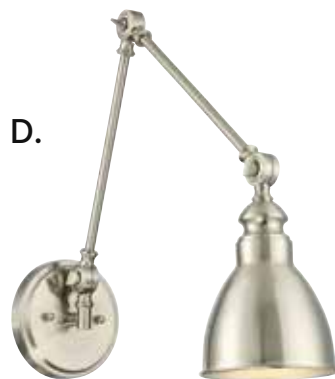

DAKOTA

WALL LIGHTING

A.

B.

C.

D.

E.

Hardwire *only*.

A. 9-960-1-89

1-Light Adjustable Sconce
Matte Black Finish
5-1/2"W x 17"H x 13"E
Adj E 13" - 33-3/4"
1E 60W
150° Swivel

B. 9-960-1-13

1-Light Adjustable Sconce
English Bronze Finish
5-1/2"W x 17"H x 13"E
Adj E 13" - 33-3/4"
1E 60W
150° Swivel

C. 9-960-1-322

1-Light Adjustable Sconce
Warm Brass Finish
5-1/2"W x 17"H x 13"E
Adj E 13" - 33-3/4"
1E 60W
150° Swivel

D. 9-960-1-SN

1-Light Adjustable Sconce
Satin Nickel Finish
5-1/2"W x 17"H x 13"E
Adj E 13" - 33-3/4"
1E 60W
150° Swivel

E. 9-960-1-109

1-Light Adjustable Sconce
Polished Nickel Finish
5-1/2"W x 17"H x 13"E
Adj E 13" - 33-3/4"
1E 60W
150° Swivel