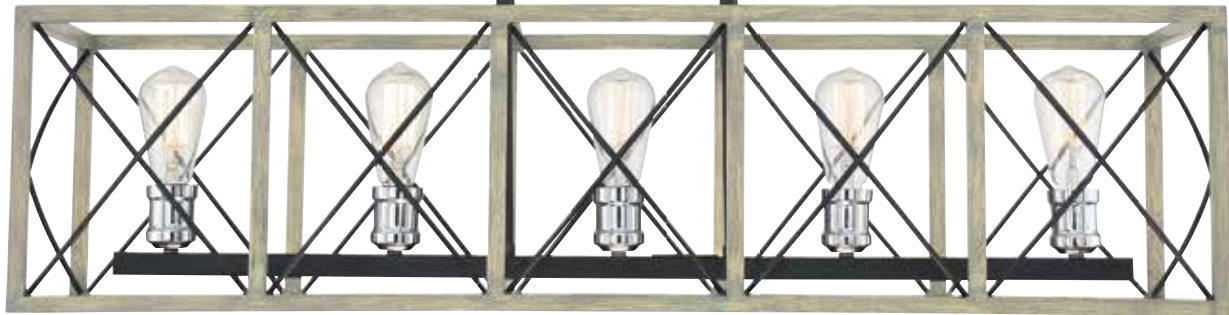

NASH

CASUAL SOPHISTICATION

*A.