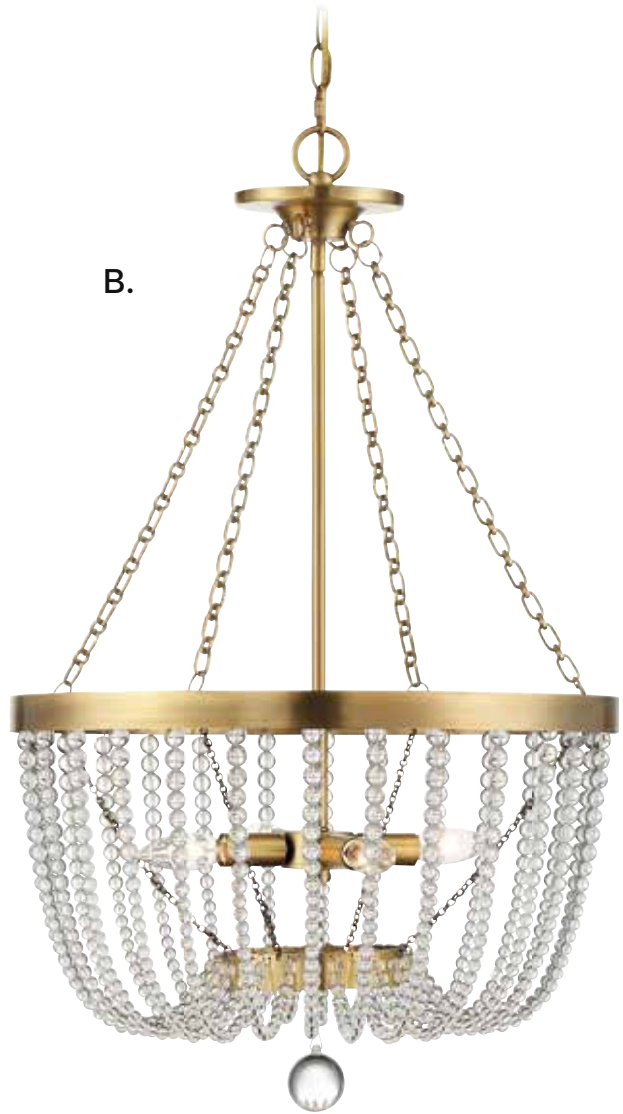

BERGAMO

A. 7-2851-4-154
4-Light Pendant
Antique Nickel Finish
19-7/8"W x 32-1/4"H
4C 60W
Clear Crystal

B. 7-2851-4-322
4-Light Pendant
Warm Brass Finish
19-7/8"W x 32-1/4"H
4C 60W
Clear Crystal

BERGAMO

RENAISSANCE GUILD