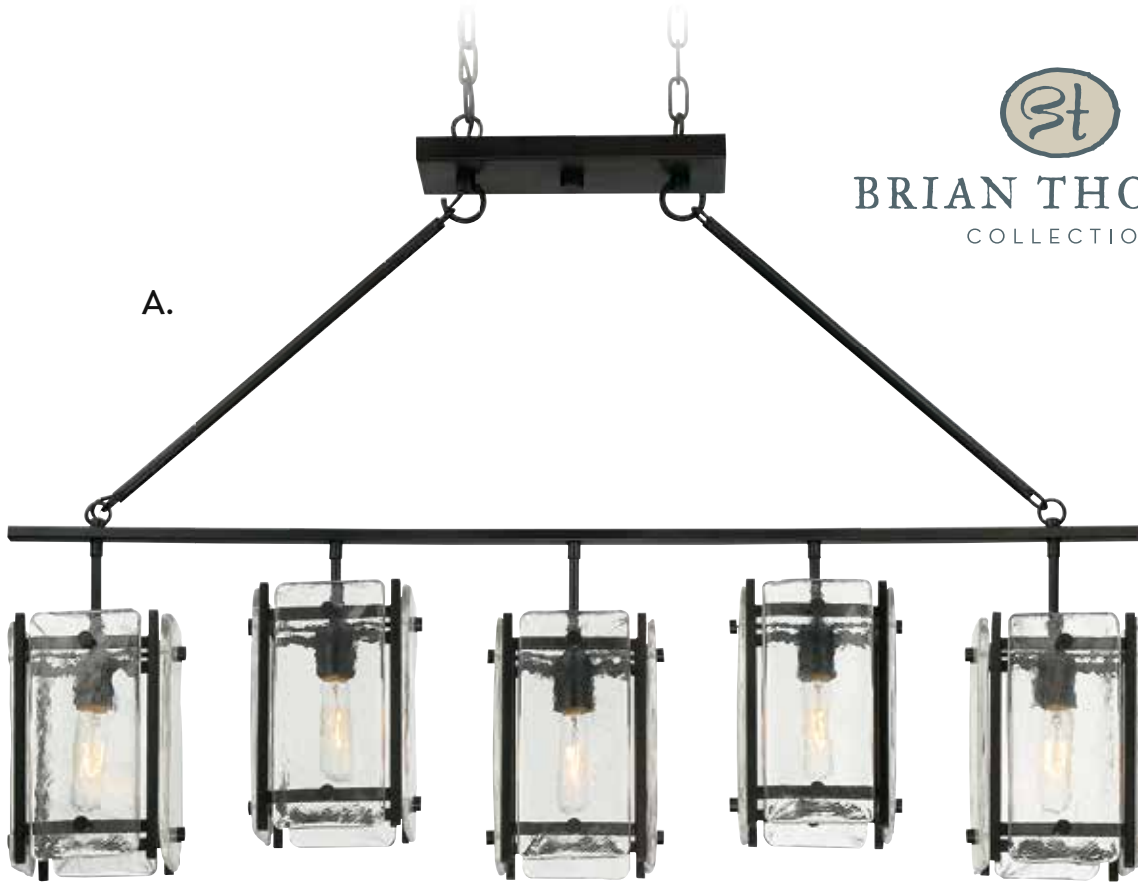

GLENWOOD

NEO-TRADITIONAL

BRIAN THOMAS
COLLECTION

A.