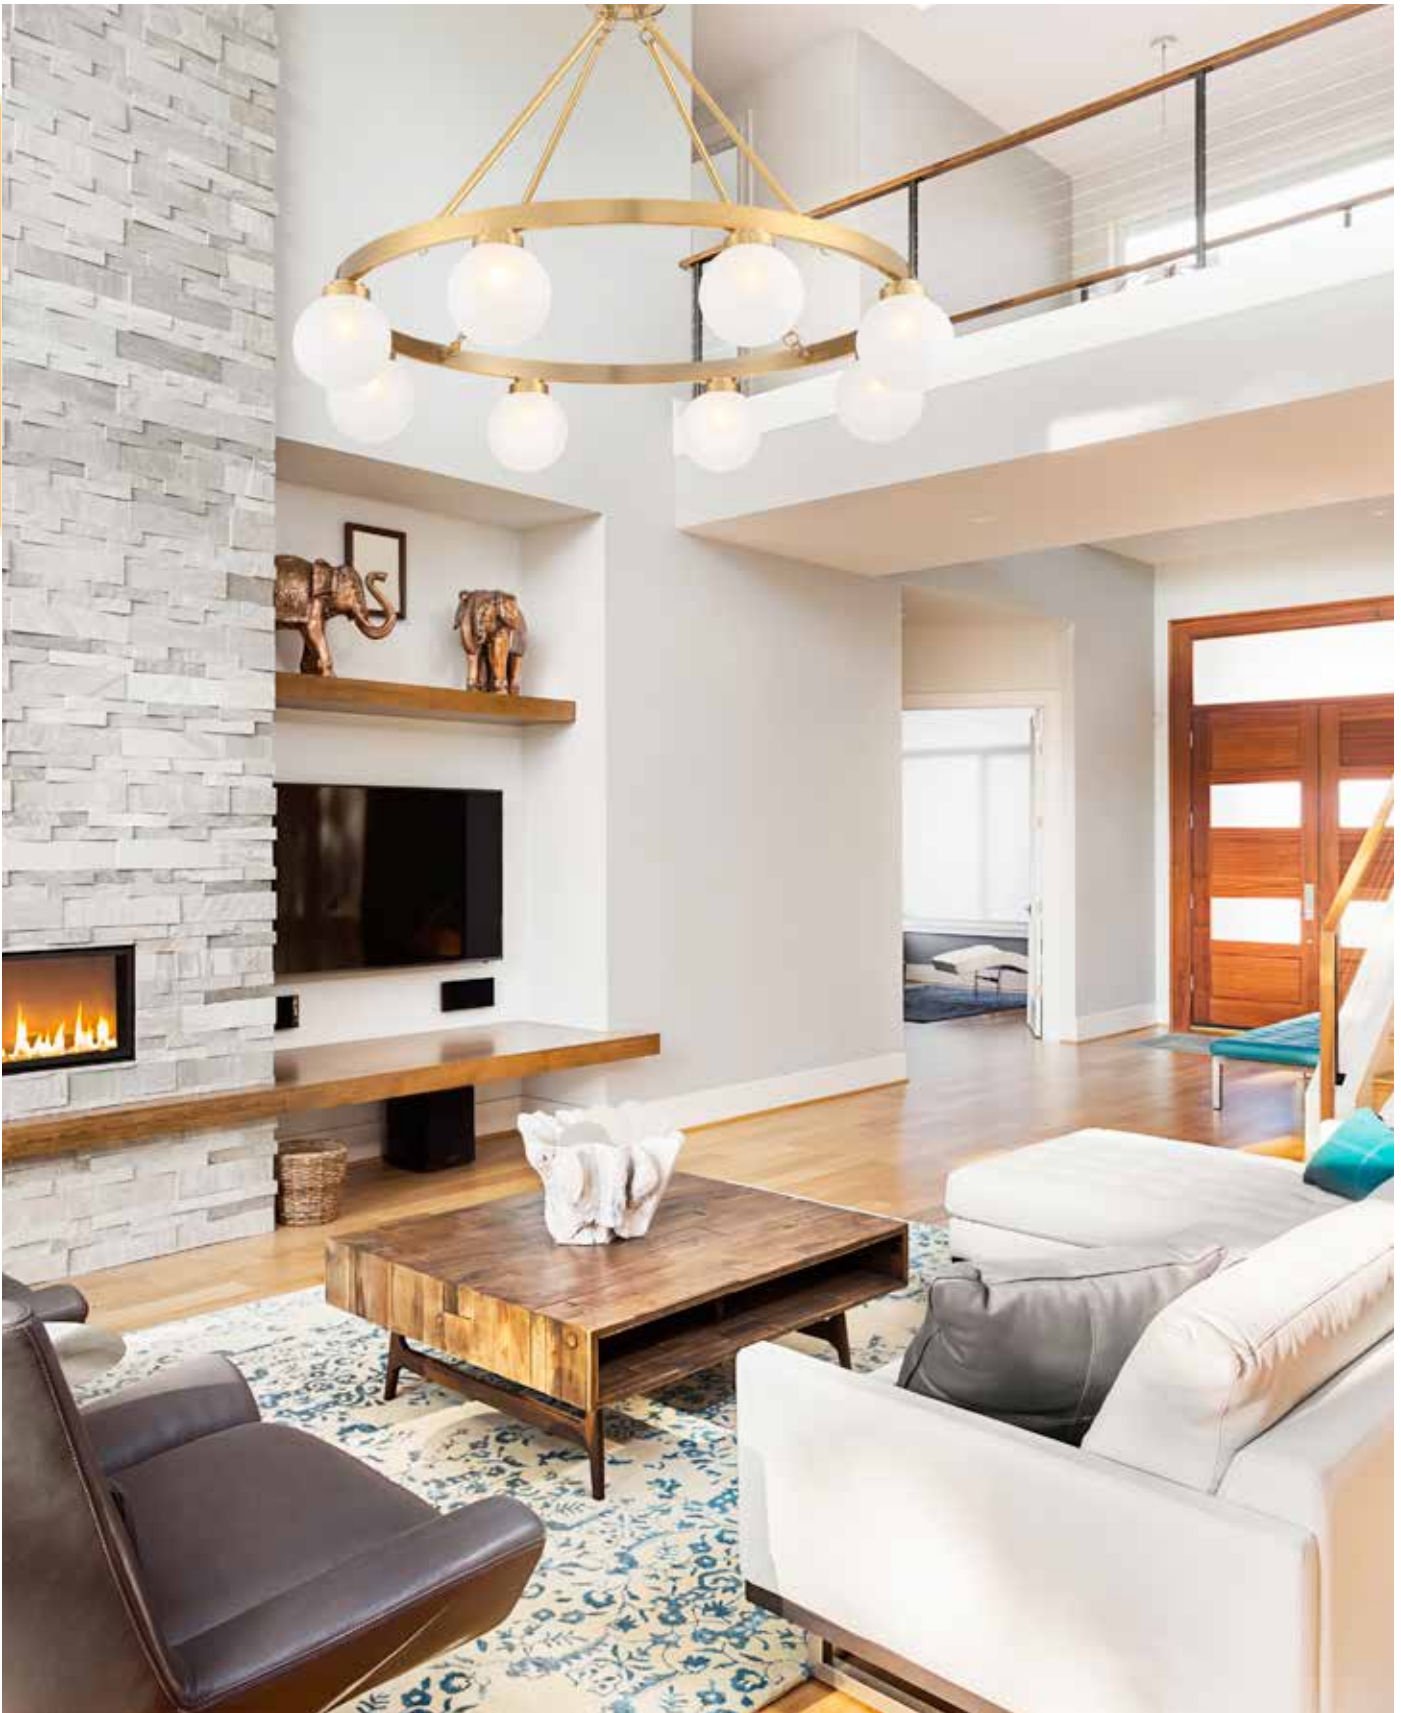

AVERY

MID-CENTURY