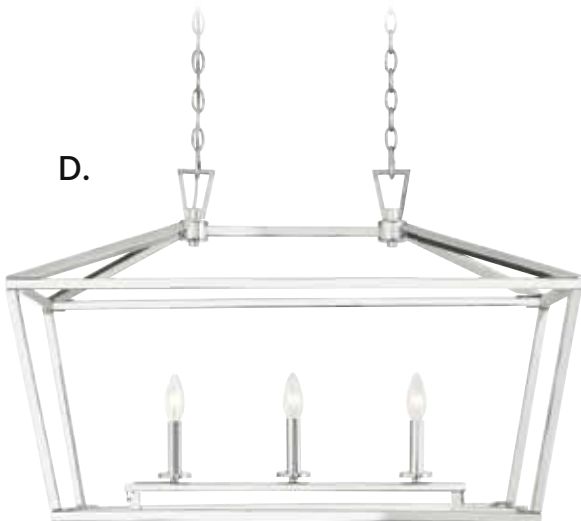

TOWNSEND

LINEAR LIGHTING

A.

B.

C.

D.

E.