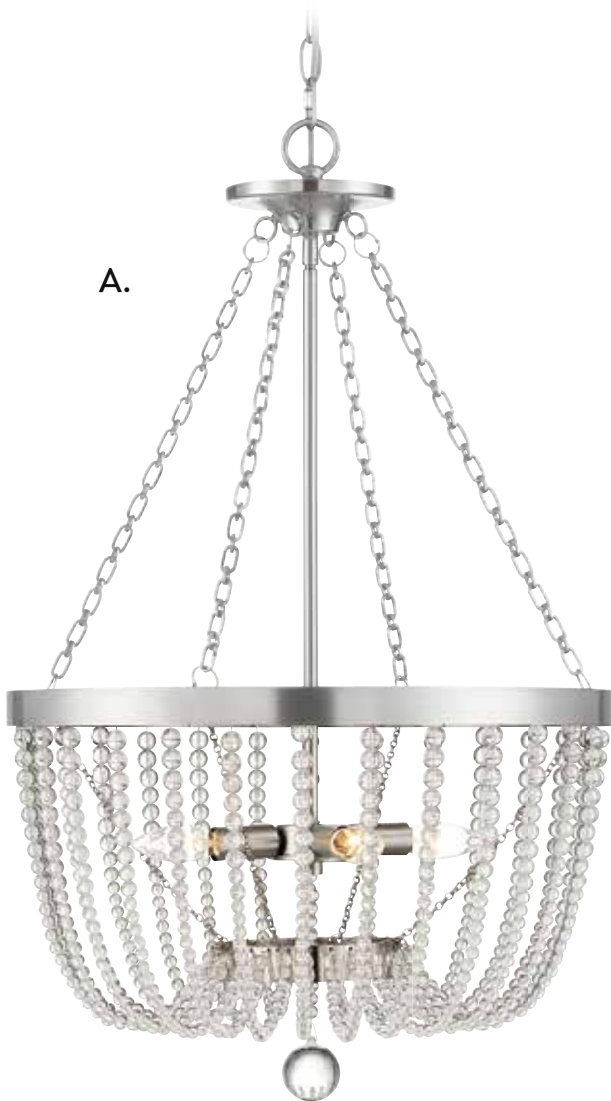

BERGAMO

A. 7-2851-4-154
4-Light Pendant
Antique Nickel Finish
19-7/8"W x 32-1/4"H
4C 60W
Clear Crystal

B. 7-2851-4-322
4-Light Pendant
Warm Brass Finish
19-7/8"W x 32-1/4"H
4C 60W
Clear Crystal

BERGAMO

RENAISSANCE GUILD