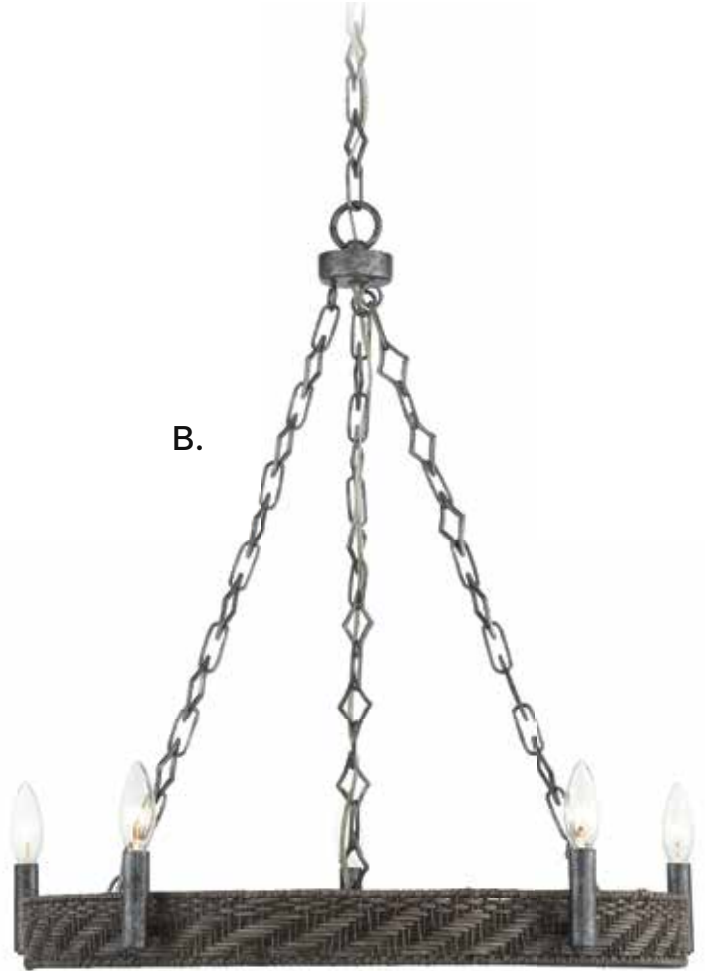

TRIPOLI

TREVISO

LIGHTING ORGANICS

BRIAN THOMAS
COLLECTION

A. 7-7912-5-184
5-Light Pendant
Grapevine Finish
25-3/4"W x 8"H
Adj H 8" - 63"
5C 60W
30° Swivel
Dual Swivel Mount
Grapevine Accents

B. 1-7913-6-184
6-Light Linear Chandelier
Grapevine Finish
48-1/2"L x 12"W x 10-1/2"H
Adj H 10-1/2" - 64-1/2"
6E 60W
30° Swivel
Dual Swivel Mount
Grapevine Accents