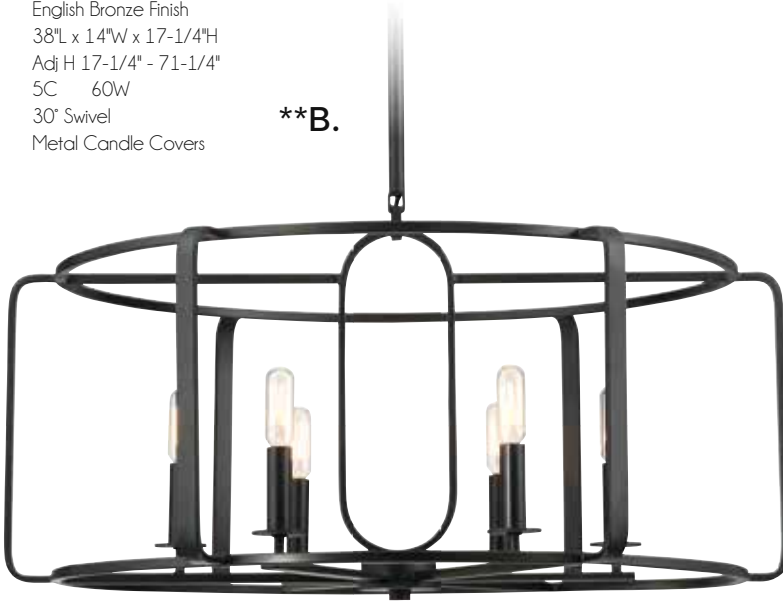

**Convertible:
 Semi-Flush/Pendant*

B. 1-1181-6-13
 6-Light Chandelier
 English Bronze Finish
 28"W x 18-1/4"H
 Adj H 18-1/4" - 72-1/4"
 6C 60W
 30° Swivel
 Metal Candle Covers

***A.**

C. 1-1180-5-13
 5-Light Oval Chandelier
 English Bronze Finish
 38"L x 14"W x 17-1/4"H
 Adj H 17-1/4" - 71-1/4"
 5C 60W
 30° Swivel
 Metal Candle Covers

****B.**

****C.**

***Options: 7-EXT-13** Extension Rod - 12"(4pcs) & 6"(1pc)

****Options: 7-EXTLG-13** Extension Rod - 12"(4pcs) & 6"(1pc)

SALEM

SALEM

*A.

A. 1-6400-8-190
8-Light Chandelier
Forged Iron Finish
40\"W x 14\"H
8C 60W
Metal Candle Covers

B. 1-6402-16-190
16-Light Chandelier
Forged Iron Finish
57\"W x 18\"H
16C 60W
Metal Candle Covers

**B.

*This Fixture comes with 12(1pc) section of decorative linked stems, plus 120\" chain.

**This Fixture comes with 14-1/2(1pc) section of decorative linked stems, plus 120\" chain.