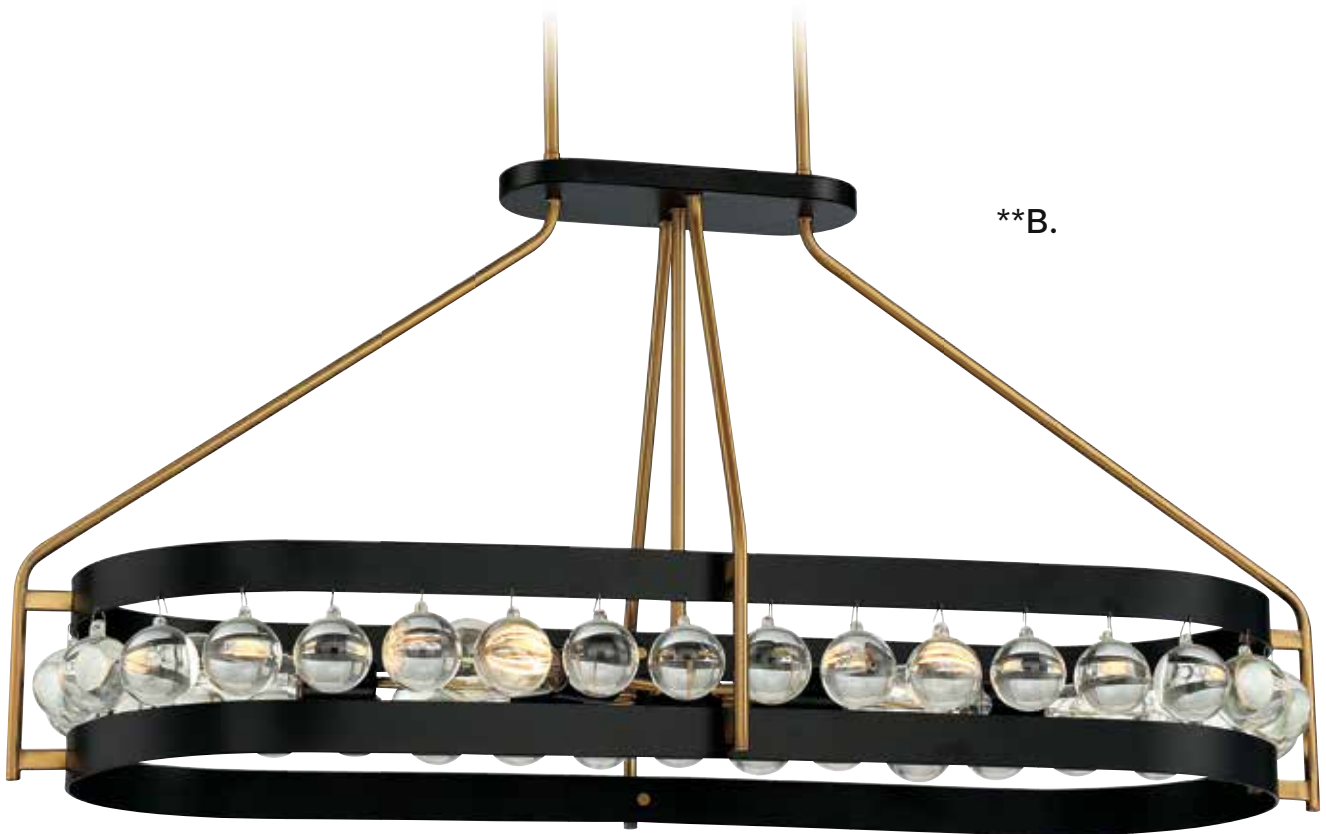

- A. **7-192-4-143**
  4-Light Pendant
  Black w/ Warm Brass Accents
  24"W x 19"H
  Adj H 19" - 73"
  30° Swivel
  Dual Swivel Mount
  4E 60W
  Clear Crystal

- B. **1-191-6-143**
  6-Light Oval Chandelier
  Black w/ Warm Brass Accents
  42"L x 17"W x 21"H
  Adj H 21" - 75"
  6E 60W
  30° Swivel
  Dual Swivel Mount
  Clear Crystal

**B.