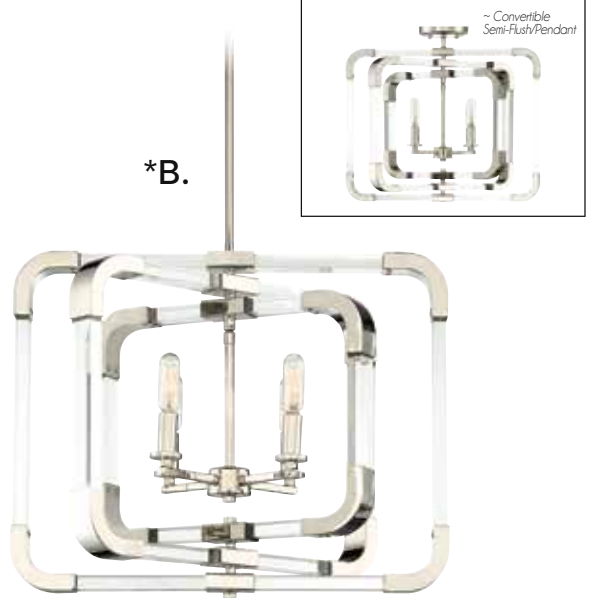

ROTTERDAM

TODAY'S CLASSIC STYLE

**A.

*B.

*C.

**D.

BRIAN THOMAS
COLLECTION

*Options: 7-EXT- Extension Rod - 12"(4pcs) & 6"(1pc)

**Options: 7-EXTLG- Extension Rod - 12"(4pcs) & 6"(1pc)

***The rings of the Rotterdam Collection are adjustable and can rotate into different positions.