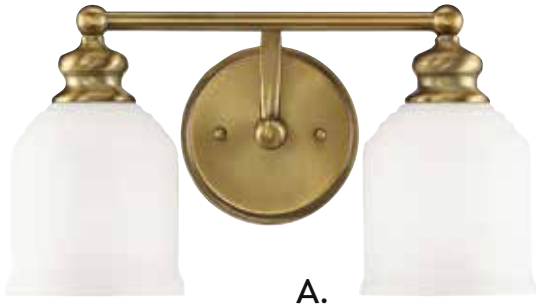

1-Light Sconce
Warm Brass Finish
5"W x 7-3/4"H x 6-3/4"E
1E 60W
White Opal Etched Glass

MELROSE

POUR LE BAIN

A.

B.

C.

D.

Fixtures may be mounted as either **Uplight** or **Downlight**.