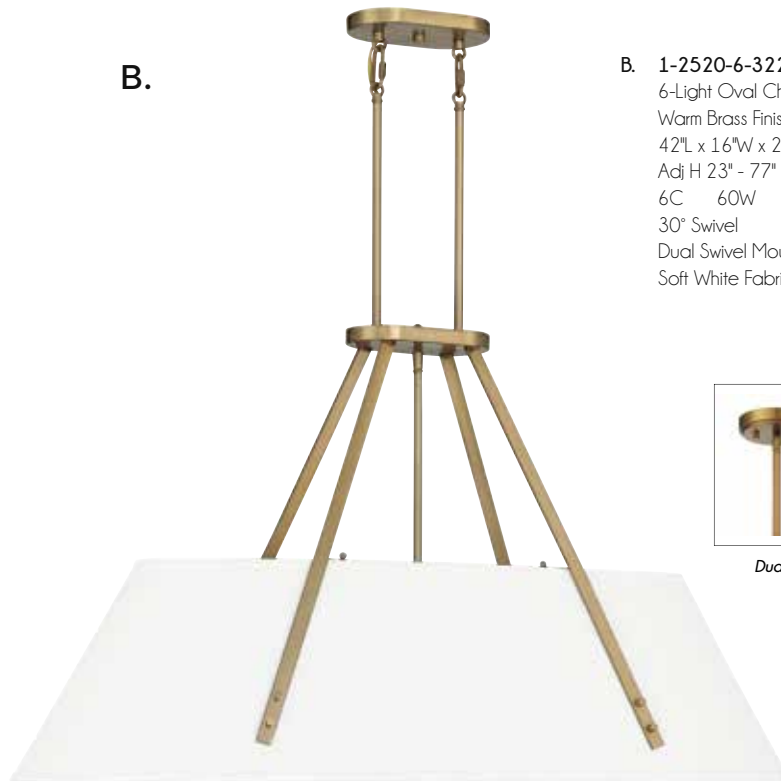

C.

- C. 1-1023-5-322
- 5-Light Linear Chandelier
- Warm Brass Finish
- 40"L x 5"W x 10"H
- Adj H 10" - 62"
- 5E 60W
- 30° Swivel
- Dual Swivel Mount
- Clear Glass

Dual Mount Hanging System

Options: 7-EXT- Extension Rod - 12"(8pcs) & 6"(2pcs)

NEWPORT

A.

A. 1-2520-6-89
6-Light Oval Chandelier
Matte Black Finish
42"L x 16"W x 23"H
Adj H 23" - 77"
6C 60W
30° Swivel
Dual Swivel Mount
Soft White Fabric Shade

Dual Mount Hanging System

B.

B. 1-2520-6-322
6-Light Oval Chandelier
Warm Brass Finish
42"L x 16"W x 23"H
Adj H 23" - 77"
6C 60W
30° Swivel
Dual Swivel Mount
Soft White Fabric Shade

Dual Mount Hanging System

Options: 7-EXT- Extension Rod - 12"(8pcs) & 6"(2pcs)

NEWPORT

C.

C. 1-2520-6-109
6-Light Oval Chandelier
Polished Nickel Finish
42"L x 16"W x 23"H
Adj H 23" - 77"
6C 60W
30° Swivel
Dual Swivel Mount
Soft White Fabric Shade