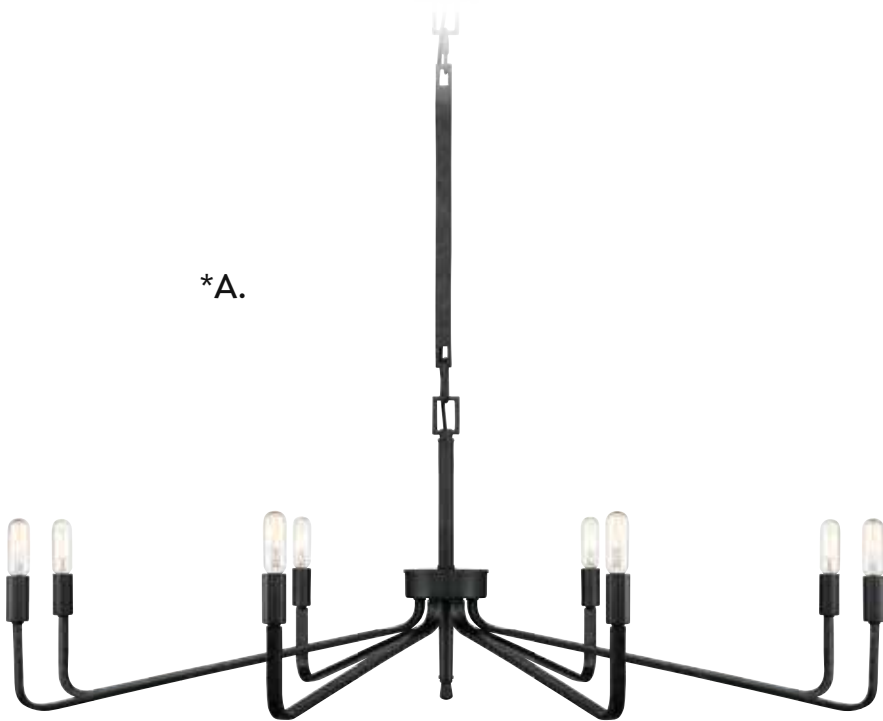

**Convertible:
 Semi-Flush/Pendant*

B. 1-1181-6-13
 6-Light Chandelier
 English Bronze Finish
 28"W x 18-1/4"H
 Adj H 18-1/4" - 72-1/4"
 6C 60W
 30° Swivel
 Metal Candle Covers

***A.**

C. 1-1180-5-13
 5-Light Oval Chandelier
 English Bronze Finish
 38"L x 14"W x 17-1/4"H
 Adj H 17-1/4" - 71-1/4"
 5C 60W
 30° Swivel
 Metal Candle Covers

****B.**

****C.**

***Options: 7-EXT-13** Extension Rod - 12"(4pcs) & 6"(1pc)

****Options: 7-EXTLG-13** Extension Rod - 12"(4pcs) & 6"(1pc)

SALEM

SALEM

*A.

A. 1-6400-8-190
8-Light Chandelier
Forged Iron Finish
40\"W x 14\"H
8C 60W
Metal Candle Covers

B. 1-6402-16-190
16-Light Chandelier
Forged Iron Finish
57\"W x 18\"H
16C 60W
Metal Candle Covers

**B.

*This Fixture comes with 12(1pc) section of decorative linked stems, plus 120\" chain.

**This Fixture comes with 14-1/2(1pc) section of decorative linked stems, plus 120\" chain.