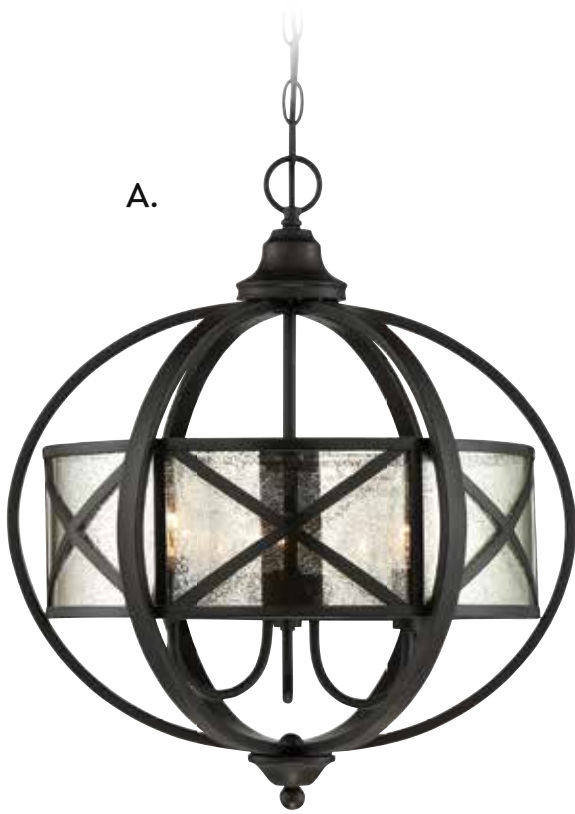

HOLLAND

PENDANTS / LANTERNS

A.