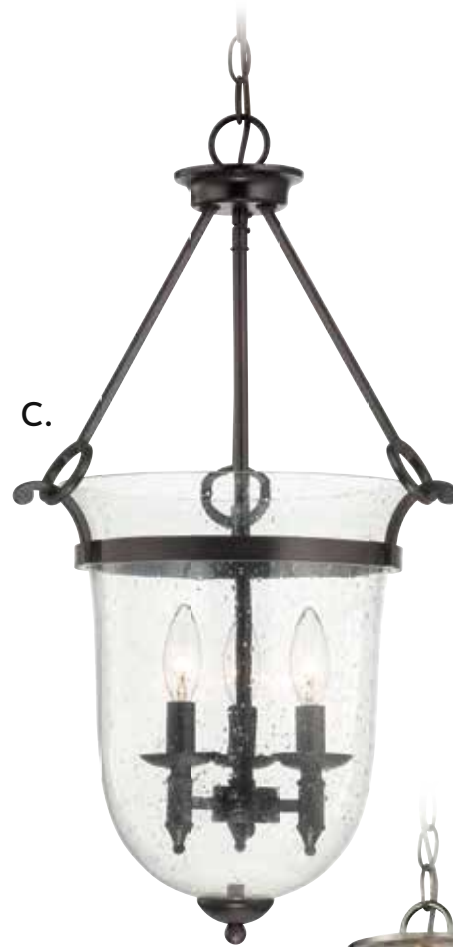

TRUDY

C.

D.

C. 3-7132-3-13
3-Light Pendant
English Bronze Finish
16"W x 24-1/2"H
3C 60W
Clear Seeded Glass
Metal Candle Covers

D. 3-7132-3-SN
3-Light Pendant
Satin Nickel Finish
16"W x 24-1/2"H
3C 60W
Clear Seeded Glass
Metal Candle Covers