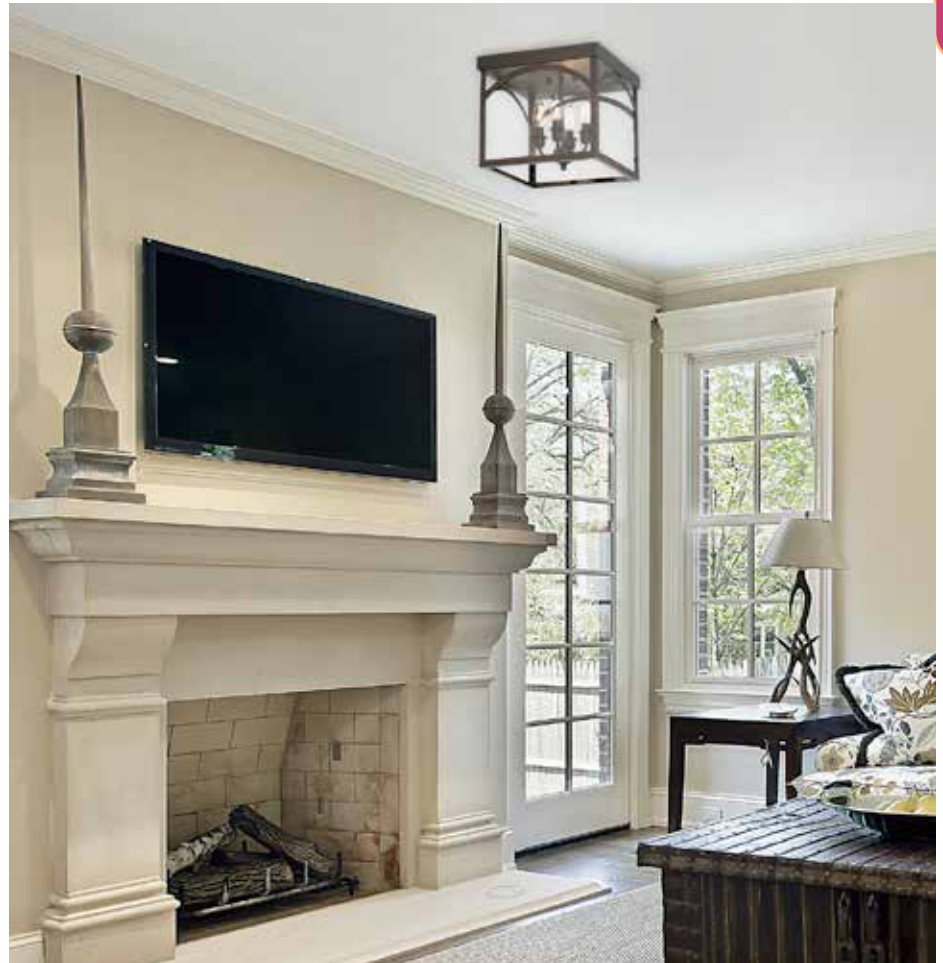

E. PENROSE
6-1043-3-SN
 3-Light Semi-Flush
 Satin Nickel Finish
 12-1/2"W x 14"H
 3C 60W
 Clear Glass
 Metal Candle Covers

F. GARRETT
6-3058-4-13
 12" Flush Mount
 English Bronze Finish
 12-3/8"W x 11"H
 4C 60W
 Clear Glass
 Metal Candle Covers