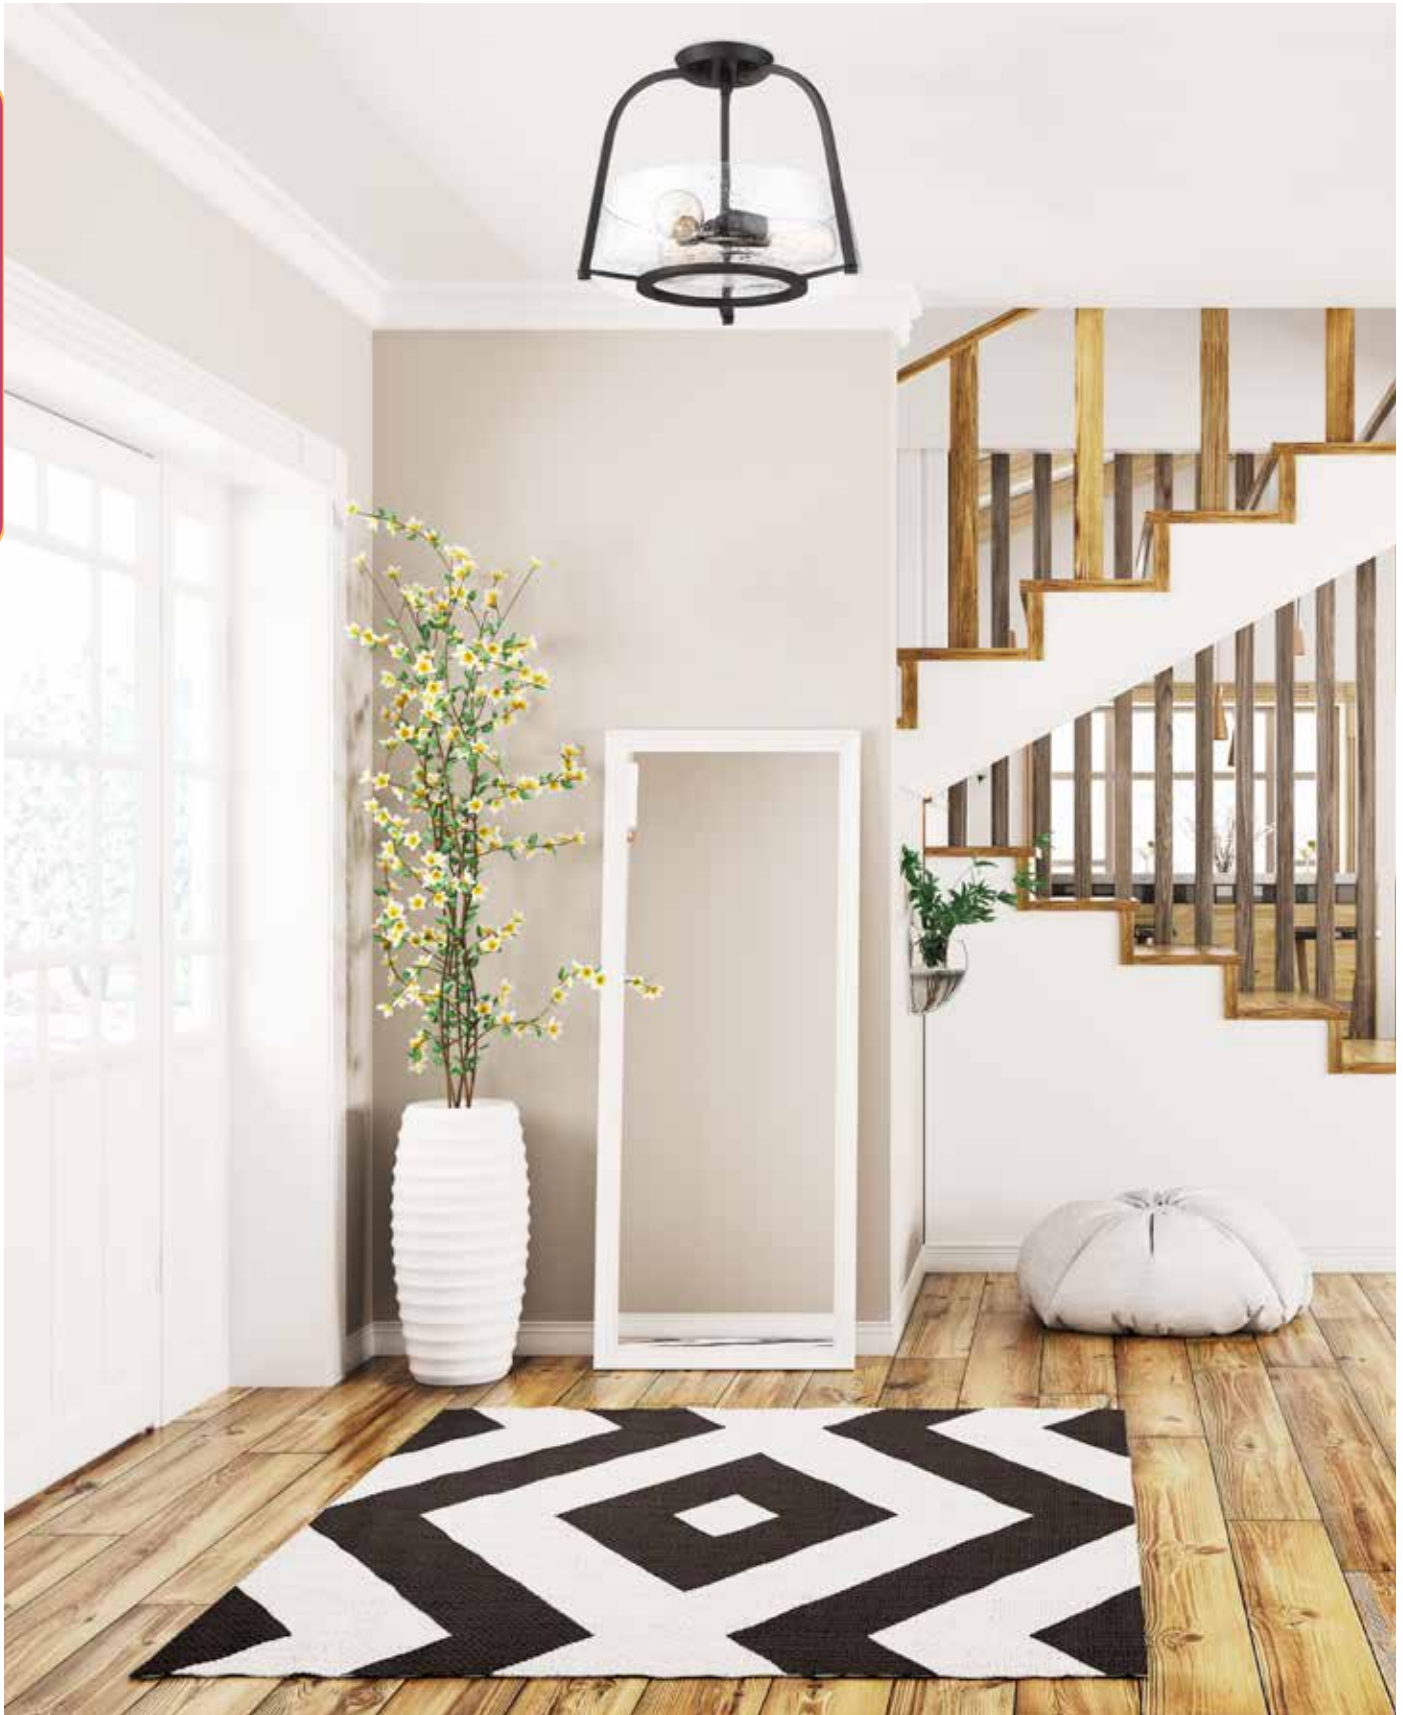

DASH

CEILING