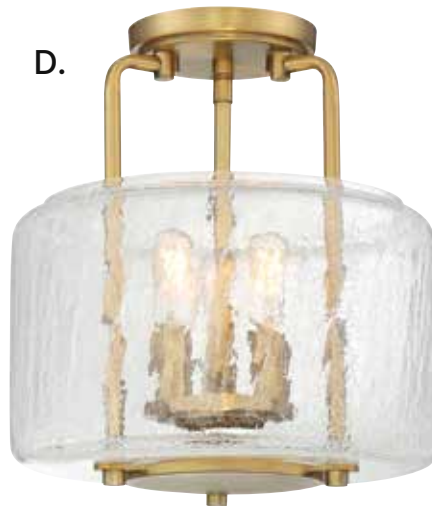

WALPOLE

CEILING

AVALON

CEILING

AVALON

CEILING

A. 6-7790-3-SN
3-Light Semi-Flush
Satin Nickel Finish
11-3/8"W x 12-1/4"H
3C 60W
Crackled Glass
Metal Candle Covers

B. 6-7790-3-89
3-Light Semi-Flush
Matte Black Finish
11-3/8"W x 12-1/4"H
3C 60W
Crackled Glass
Metal Candle Covers