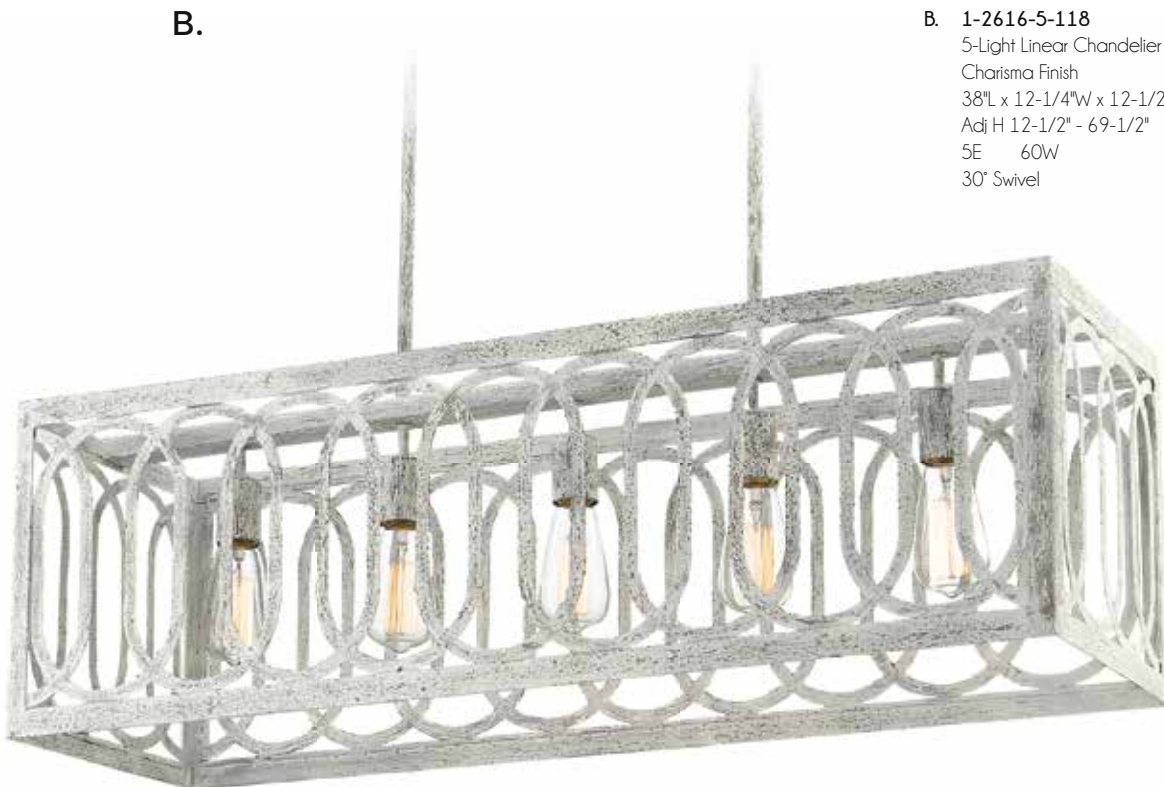

WESTBROOK

LINEAR LIGHTING

WESTBROOK

A.

A. **1-2615-5-118**
5-Light Linear Chandelier
Charisma Finish
38"L x 14"W x 14-1/2"H
Adj H 14-1/2" - 71-1/2"
5E 60W
30° Swivel

LINEAR LIGHTING

B.

B. **1-2616-5-118**
5-Light Linear Chandelier
Charisma Finish
38"L x 12-1/4"W x 12-1/2"H
Adj H 12-1/2" - 69-1/2"
5E 60W
30° Swivel