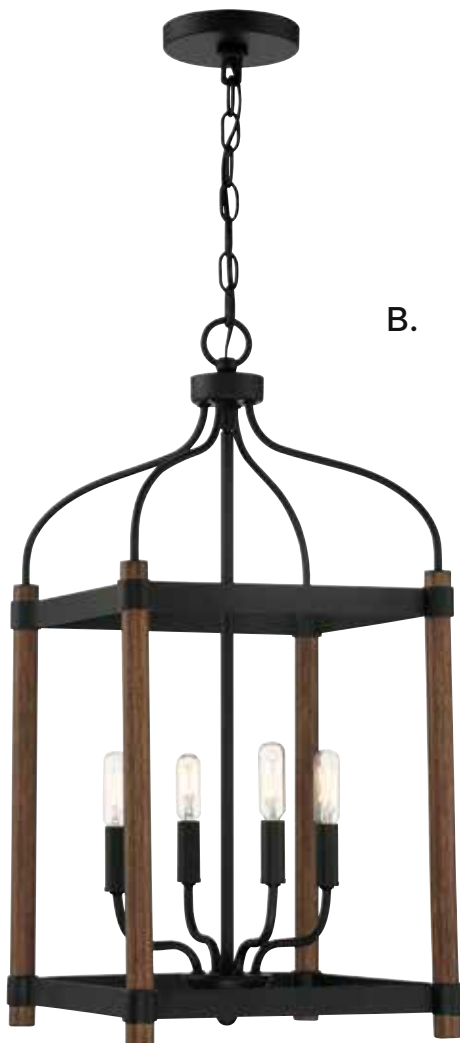

B.

A. 3-2245-4-139
4-Light Pendant
Greywood w/ Pewter Finish
13"W x 25-1/2"H
4C 60W
Metal Candle Covers

B. 3-2245-4-191
4-Light Pendant
Darkwood w/ Black Accents
13"W x 25-1/2"H
4C 60W
Metal Candle Covers