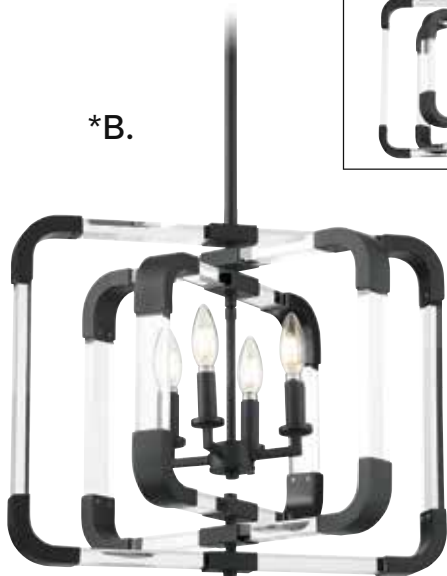

C. 6-1662-4-322

4-Light Convertible
Semi-Flush/Pendant
Warm Brass Finish
20"W x 18"H
Adj H 18" - 75"
4C 60W
30° Swivel
Optic Acrylic
Metal Candle Covers

D. 7-1660-6-109

6-Light Pendant
Polished Nickel Finish
31-1/2"L x 24-3/4"W x 20-1/2"H
Adj H 20-1/2" - 77-1/2"
6C 60W
30° Swivel
Optic Acrylic
Metal Candle Covers

**Options: 7-EXTLG- Extension Rod - 12"(4pcs) & 6"(1pc)

***The rings of the Rotterdam Collection are adjustable and can rotate into different positions.

ROTTERDAM

TODAY'S CLASSIC STYLE

ROTTERDAM

BRIAN THOMAS
COLLECTION

**A.

TODAY'S CLASSIC STYLE

*B.

A. **7-1660-6-89**
6-Light Pendant
Matte Black Finish
31-1/2"L x 24-3/4"W x 20-1/2"H
Adj H 20-1/2" - 77-1/2"
6C 60W
30° Swivel
Optic Acrylic
Metal Candle Covers

B. **6-1662-4-89**
4-Light Convertible
Semi-Flush/Pendant
Matte Black Finish
20"W x 18"H
Adj H 18" - 75"
4C 60W
30° Swivel
Optic Acrylic
Metal Candle Covers