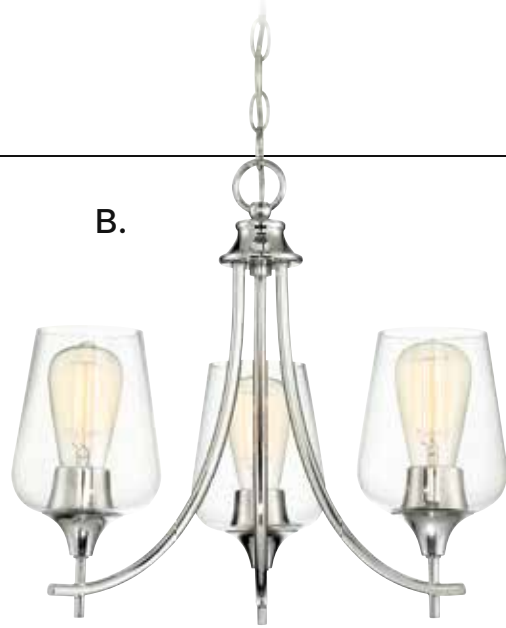

OCTAVE

TODAY'S CLASSIC STYLE

A.

B.

C.

D.