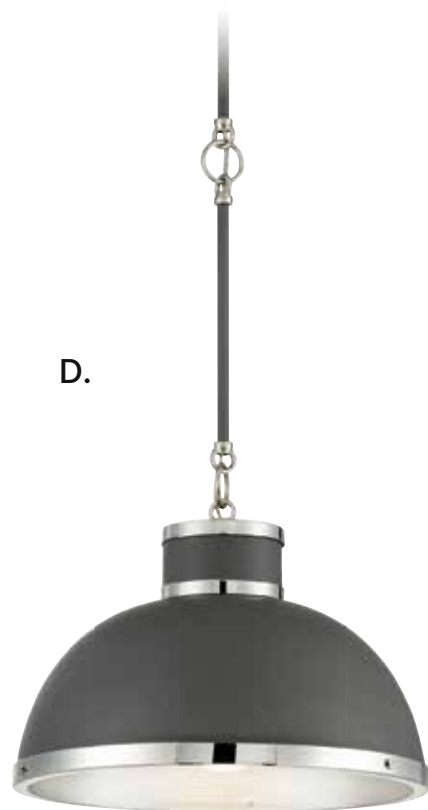

CORNING

A.

B.

C.

D.

Pendants come with 10'(2pcs) sections of decorative linked stems, plus 120" chain.

CHAMPLIN

PENDANTS / LANTERNS