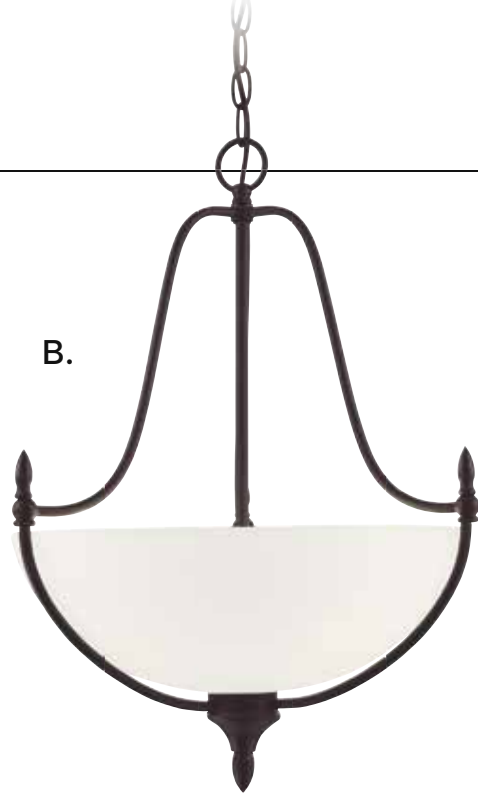

B.

A. 1-1000-3-13
 3-Light Chandelier
 English Bronze Finish
 18-1/2"W x 15"H
 3E 60W
 White Glass

B. 7-1004-3-13
 3-Light Pendant
 English Bronze Finish
 18"W x 22"H
 3E 60W
 White Glass

C.

C. 1-1008-5-13
 5-Light Chandelier
 English Bronze Finish
 21"W x 27-1/2"H
 5C 60W
 White Candle Covers