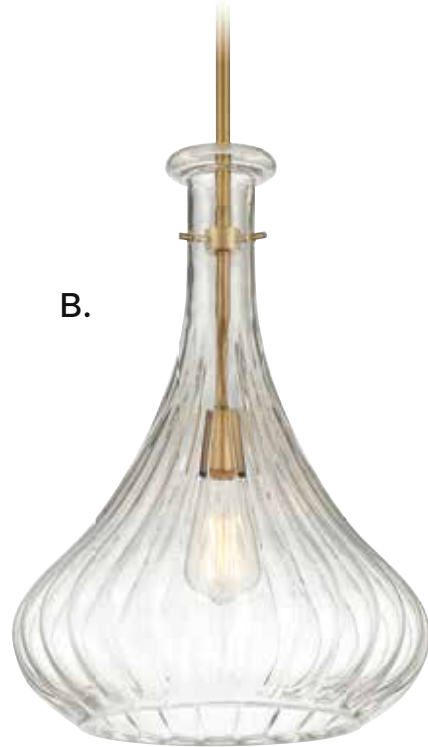

D. 7-2265-1-109
1-Light Pendant
Polished Nickel Finish
14"W x 20"H
Adj H 20" - 72"
30° Swivel
1E 60W
Dual Swivel Mount
Clear Fluted Glass

Dual Mount Hanging System

BRISTO

PENDANTS / LANTERNS

A.

B.

C.

D.