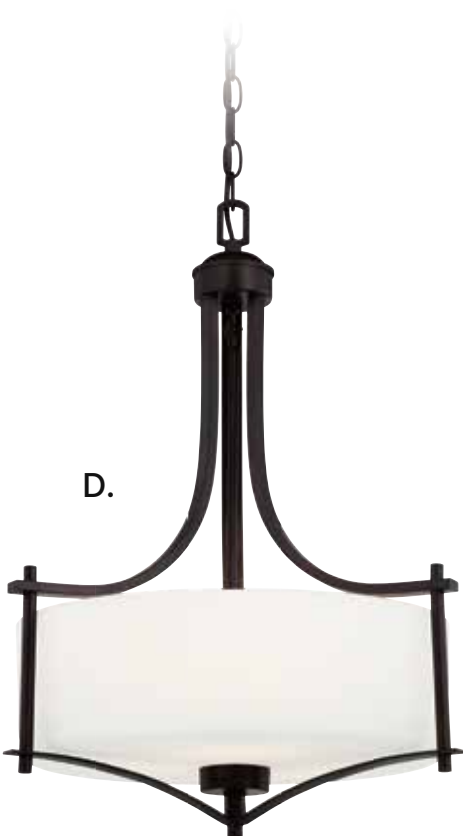

COLTON

MAIN STREET

D.

A. 3-333-3-SN
3-Light Pendant
Satin Nickel Finish
18"W x 23"H
3E 60W
White Opal Glass

B. 6-335-15-13
14" Flush Mount
English Bronze Finish
14-1/2"W x 8-1/2"H
2E 60W
White Opal Glass

C. 6-335-15-SN
14" Flush Mount
Satin Nickel Finish
14-1/2"W x 8-1/2"H
2E 60W
White Opal Glass

D. 3-333-3-13
3-Light Pendant
English Bronze Finish
18"W x 23"H
3E 60W
White Opal Glass