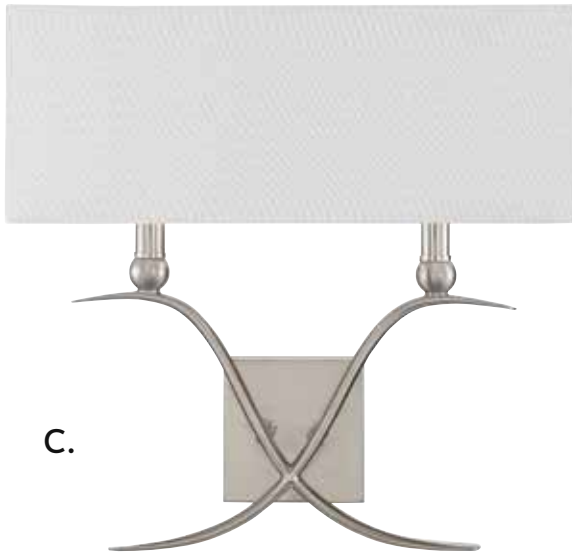

E. 9-998-2-322

2-Light Wall Sconce
Warm Brass Finish
14"W x 12"H x 4"E
2C 60W
White Linen Shade
Metal Candle Covers

RHODES

WALL LIGHTING

PAYTON

WALL LIGHTING

A.

B.