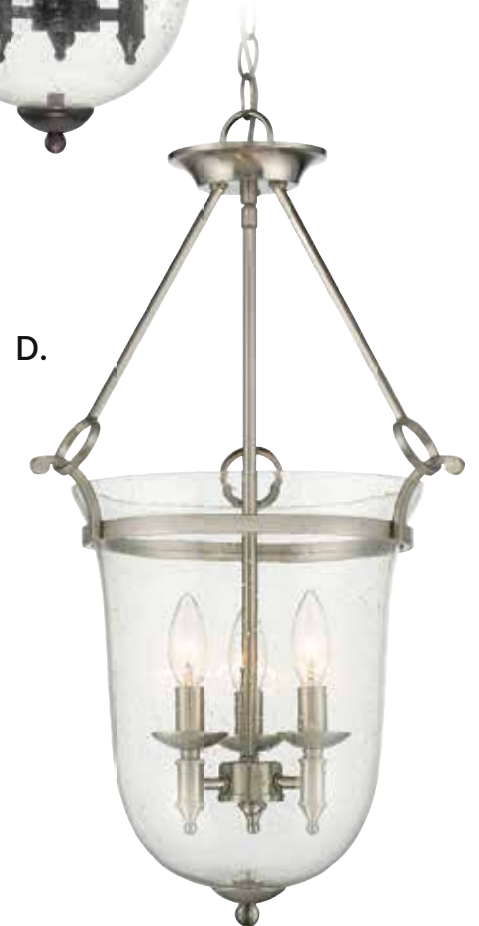

TRUDY

C.

D.

C. 3-7132-3-13
3-Light Pendant
English Bronze Finish
16"W x 24-1/2"H
3C 60W
Clear Seeded Glass
Metal Candle Covers

D. 3-7132-3-SN
3-Light Pendant
Satin Nickel Finish
16"W x 24-1/2"H
3C 60W
Clear Seeded Glass
Metal Candle Covers