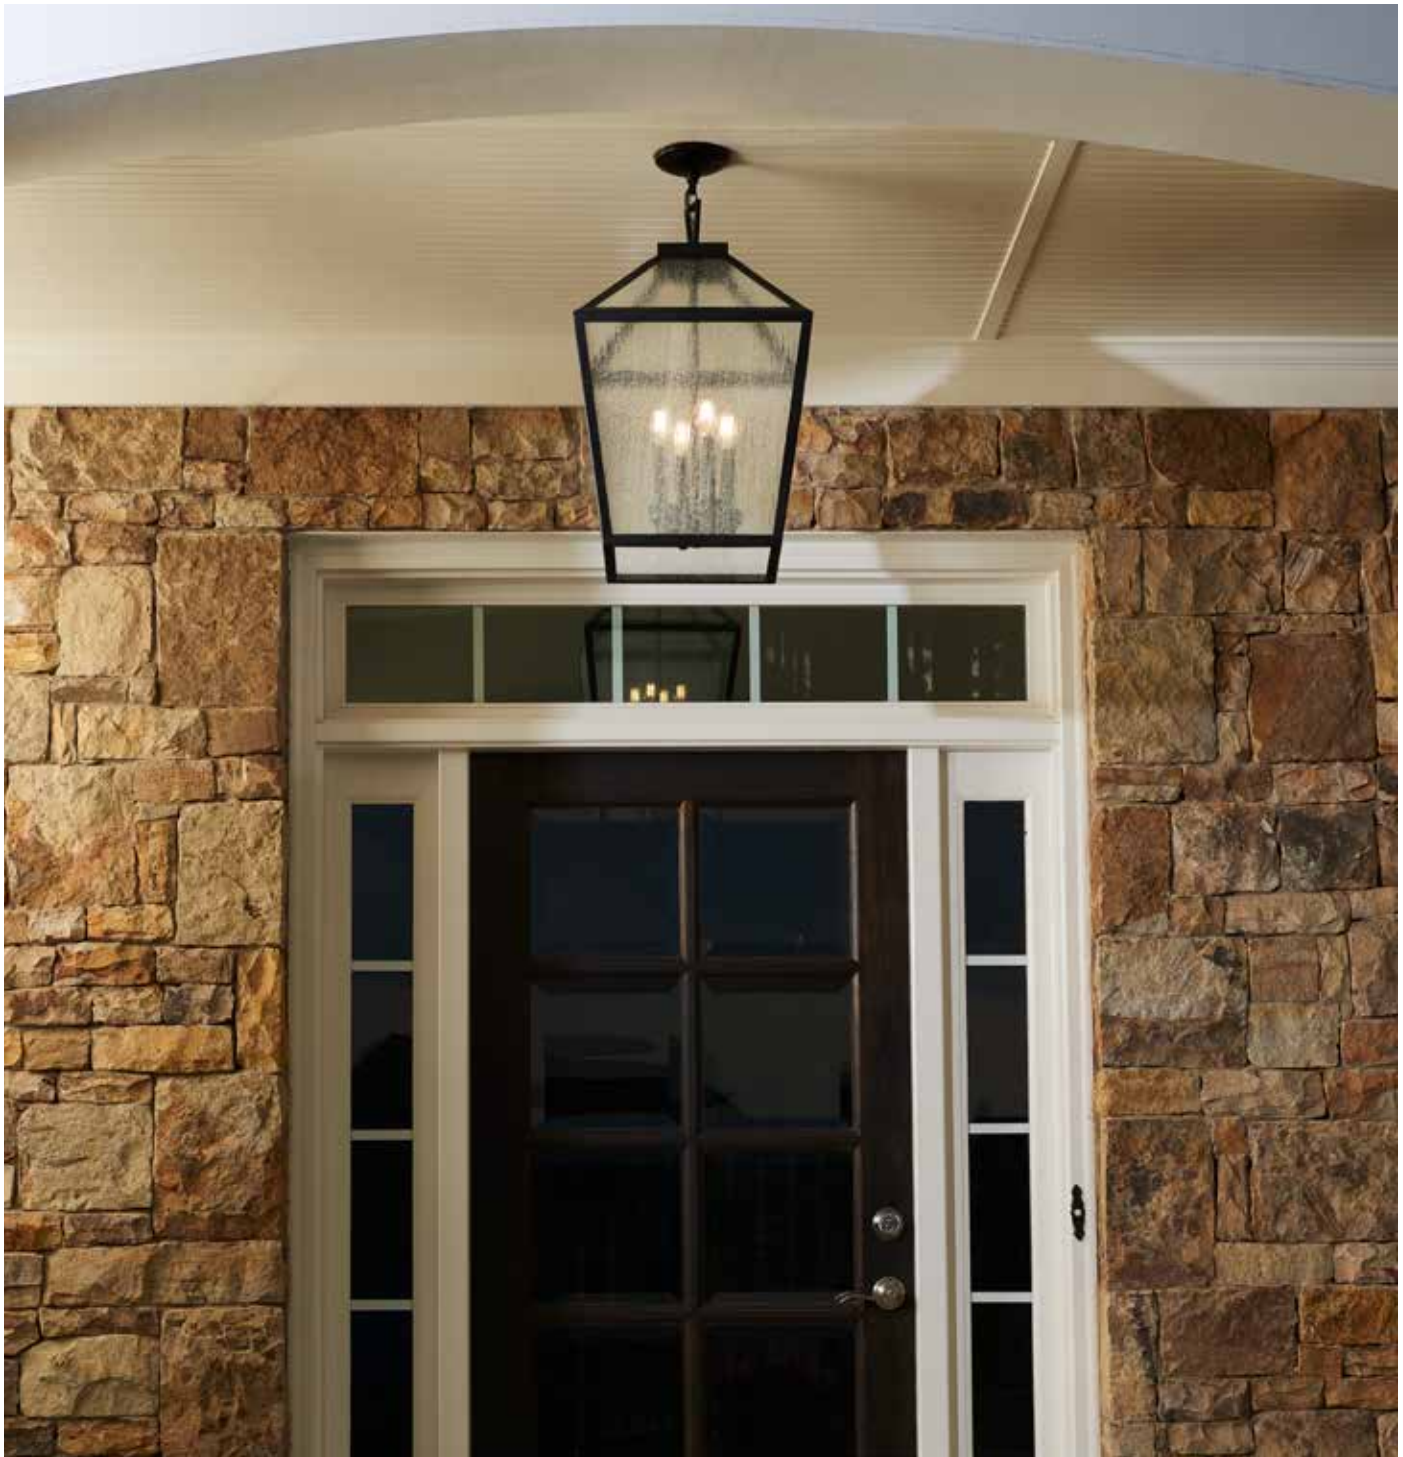

E. 5-450-BK

Wall Lantern
Matte Black Finish
6-3/4"W x 17-1/4"H x 7-1/2"E
1E 60W
Clear Seeded Glass

HANCOCK

C.

D.

E.

OUTDOOR

WOODSTOCK