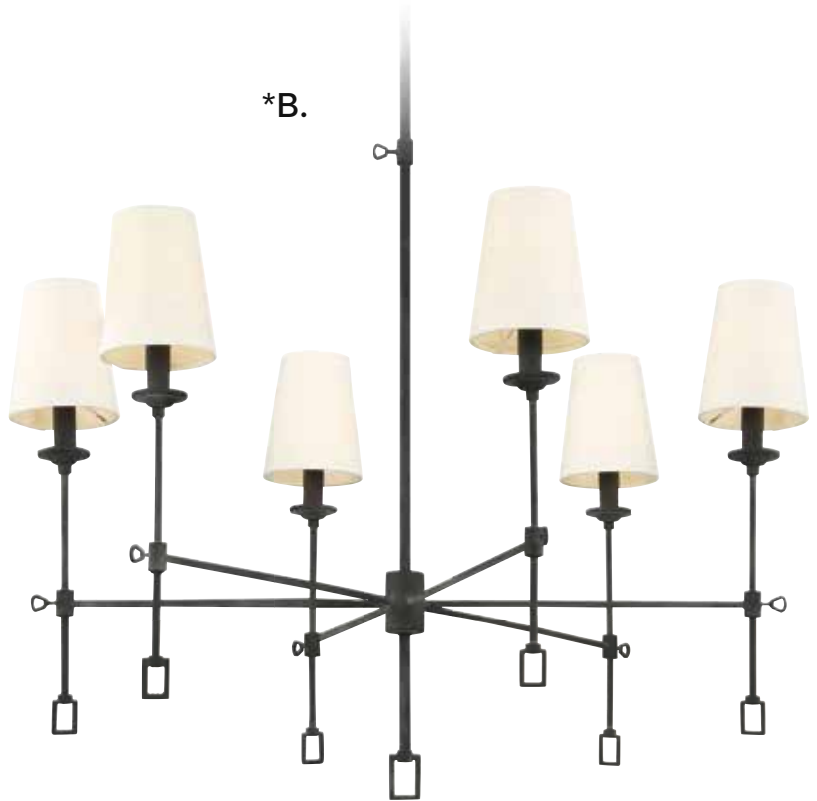

LORAINNE

NEO-TRADITIONAL

A.

*B.

C.

*D.

*Options: 7-EXT-88 Extension Rod - 12"(4pcs) & 6"(1pc)