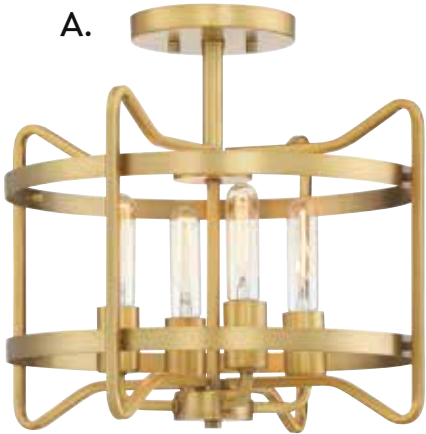

KENT

PENDANTS / LANTERNS

A.