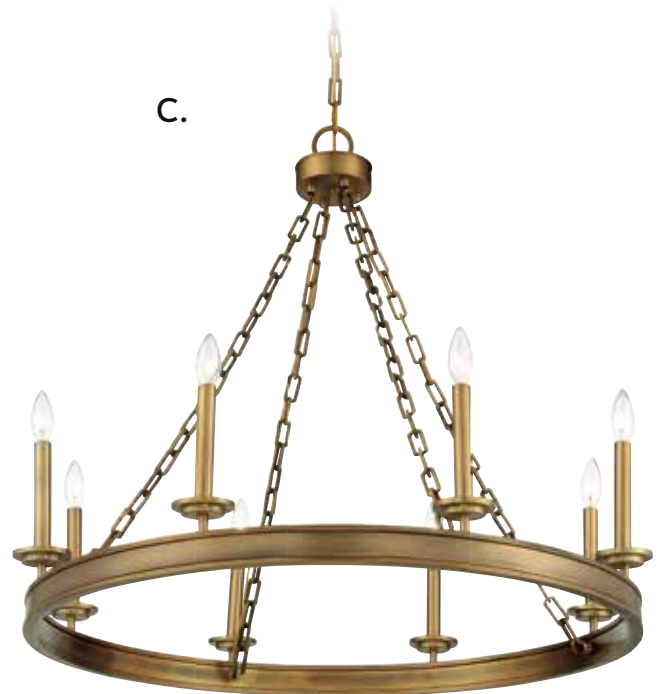

TODAY'S CLASSIC STYLE

SEVILLE

TODAY'S CLASSIC STYLE

A. **1-4404-8-109**
8-Light Chandelier
Polished Nickel Finish
34"W x 29-1/2"H
8C 60W
Metal Candle Covers

B. **1-4404-8-89**
8-Light Chandelier
Matte Black Finish
34"W x 29-1/2"H
8C 60W
Metal Candle Covers

C. **1-4404-8-322**
8-Light Chandelier
Warm Brass Finish
34"W x 29-1/2"H
8C 60W
Metal Candle Covers

SEVILLE

TODAY'S CLASSIC STYLE

A.

A. 1-4405-10-109
10-Light Chandelier
Polished Nickel Finish
45"W x 33"H
10C 60W
Metal Candle Covers