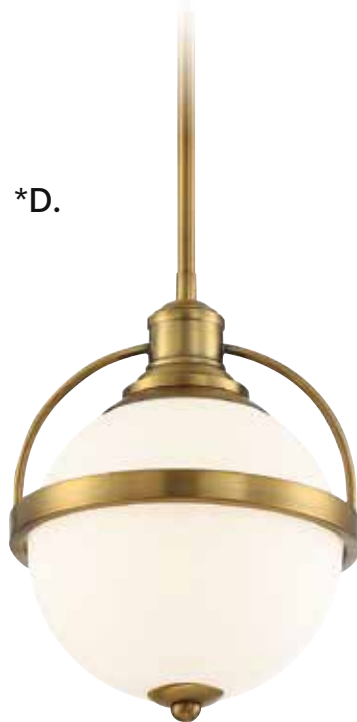

EPSILON

ORBS

*A.

B.

A. 7-9160-1-109
1-Light Pendant
Polished Nickel Finish
12"W x 16"
Adj H 16" - 44-1/2"
1E 60W
90° Swivel
Optic Acrylic

B. 7-9161-4-109
4-Light Pendant
Polished Nickel Finish
20"W x 30"H
4C 60W
Optic Acrylic
Metal Candle Covers

WESTBOURNE

**C.

*D.

C. 7-3102-1-322
1-Light Pendant
Warm Brass Finish
12-3/4"W x 16-1/2"H
Adj H 16-1/2" - 73-1/2"
1E 60W
30° Swivel
White Opal Glass

D. 7-3100-1-322
1-Light Mini-Pendant
Warm Brass Finish
8"W x 11-1/2"H
Adj H 11-1/2" - 43"
1E 60W
90° Swivel
White Opal Glass

*Options: 7-EXT- Extension Rod - 9-1/2"(3pcs)