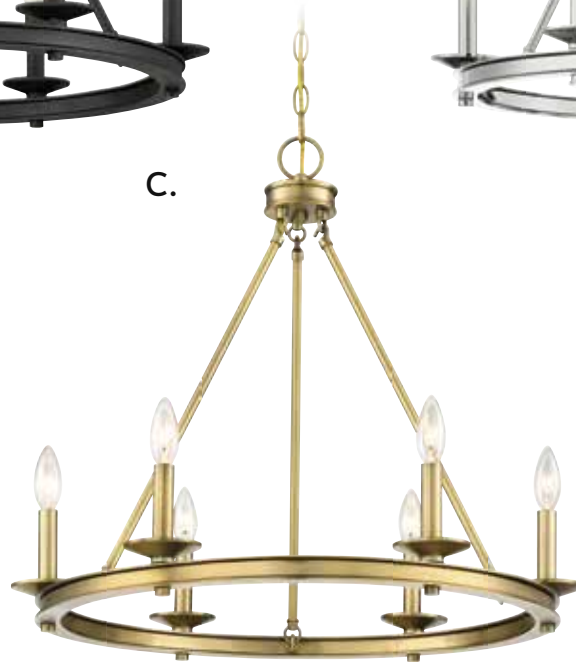

B. 1-307-6-109

6-Light Chandelier
Polished Nickel Finish
25"W x 23"H
6C 60W
Metal Candle Covers

C. 1-307-6-322

6-Light Chandelier
Warm Brass Finish
25"W x 23"H
6C 60W
Metal Candle Covers

D. 1-307-6-SN

6-Light Chandelier
Satin Nickel Finish
25"W x 23"H
6C 60W
Metal Candle Covers

E. 1-307-6-44

6-Light Chandelier
Classic Bronze Finish
25"W x 23"H
6C 60W
Metal Candle Covers

MIDDLETON

TODAY'S CLASSIC STYLE

A.

B.

C.

D.