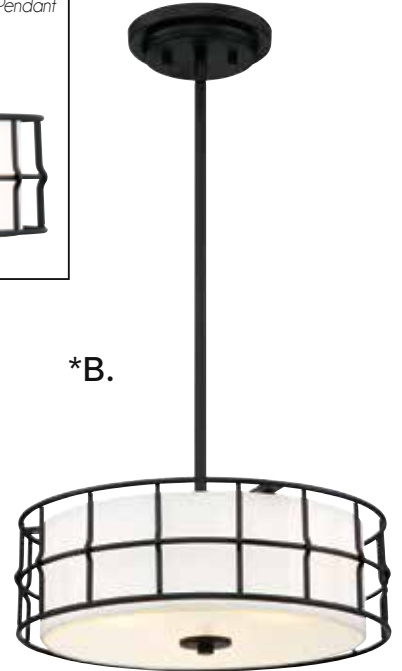

HAYDEN

TODAY'S CLASSIC STYLE

**A.

*B.

BRIAN THOMAS
COLLECTION

**C.

*Options: 7-EXT-BK Extension Rod - 9-1/2" **Options: 7-EXTLG-BK Extension Rod - 12"

HAYDEN

TODAY'S CLASSIC STYLE

*A.

**B.

**C.

BRIAN THOMAS
COLLECTION

*Options: 7-EXT-322 Extension Rod - 9-1/2" **Options: 7-EXTLG-322 Extension Rod - 12"

HAYDEN

TODAY'S CLASSIC STYLE