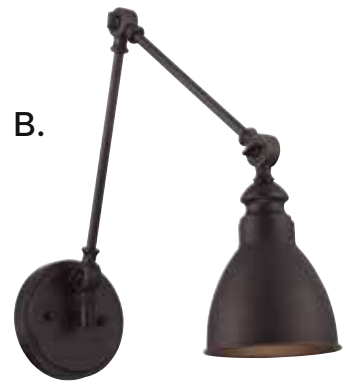

DAKOTA

WALL LIGHTING

A.

B.

C.

D.

E.

Hardwire *only*.

A. 9-960-1-89

1-Light Adjustable Sconce
Matte Black Finish
5-1/2"W x 17"H x 13"E
Adj E 13" - 33-3/4"
1E 60W
150° Swivel

B. 9-960-1-13

1-Light Adjustable Sconce
English Bronze Finish
5-1/2"W x 17"H x 13"E
Adj E 13" - 33-3/4"
1E 60W
150° Swivel

C. 9-960-1-322

1-Light Adjustable Sconce
Warm Brass Finish
5-1/2"W x 17"H x 13"E
Adj E 13" - 33-3/4"
1E 60W
150° Swivel

D. 9-960-1-SN

1-Light Adjustable Sconce
Satin Nickel Finish
5-1/2"W x 17"H x 13"E
Adj E 13" - 33-3/4"
1E 60W
150° Swivel

E. 9-960-1-109

1-Light Adjustable Sconce
Polished Nickel Finish
5-1/2"W x 17"H x 13"E
Adj E 13" - 33-3/4"
1E 60W
150° Swivel