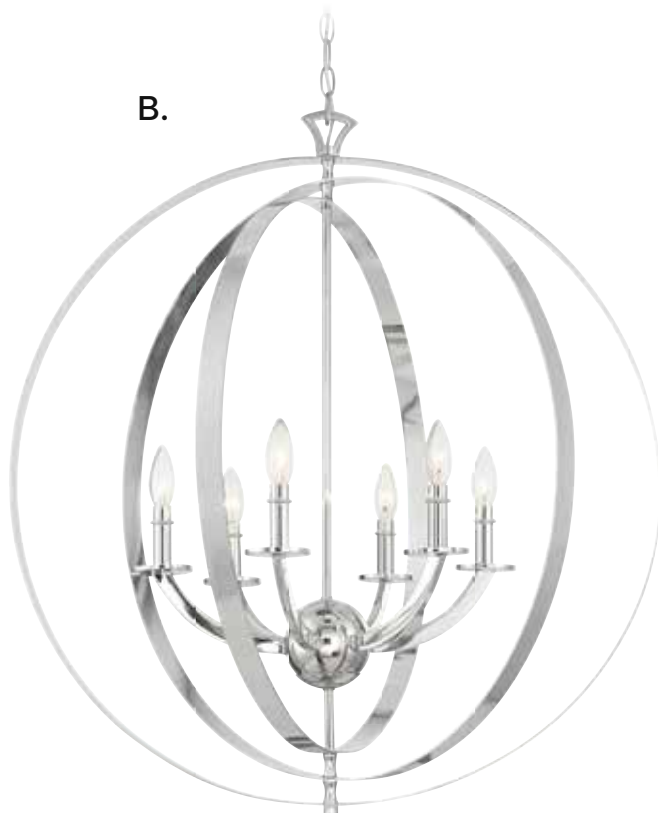

A. 1-1001-5-13
5-Light Chandelier
English Bronze Finish
26"W x 27-1/2"H
5E 60W
White Glass

B. 9-1007-1-13
1-Light Sconce
English Bronze Finish
5-1/2"W x 10-3/4"H x 7-1/4"E
1E 60W
White Glass

HERNDON

C.

MAIN STREET

ORBS

A. 7-204-6-322
6-Light Pendant
Warm Brass Finish
32"W x 35-3/4"H
6C 60W
Metal Candle Covers

B. 7-204-6-109
6-Light Pendant
Polished Nickel Finish
32"W x 35-3/4"H
6C 60W
Metal Candle Covers

C. 7-204-6-44
6-Light Pendant
Classic Bronze Finish
32"W x 35-3/4"H
6C 60W
Metal Candle Covers