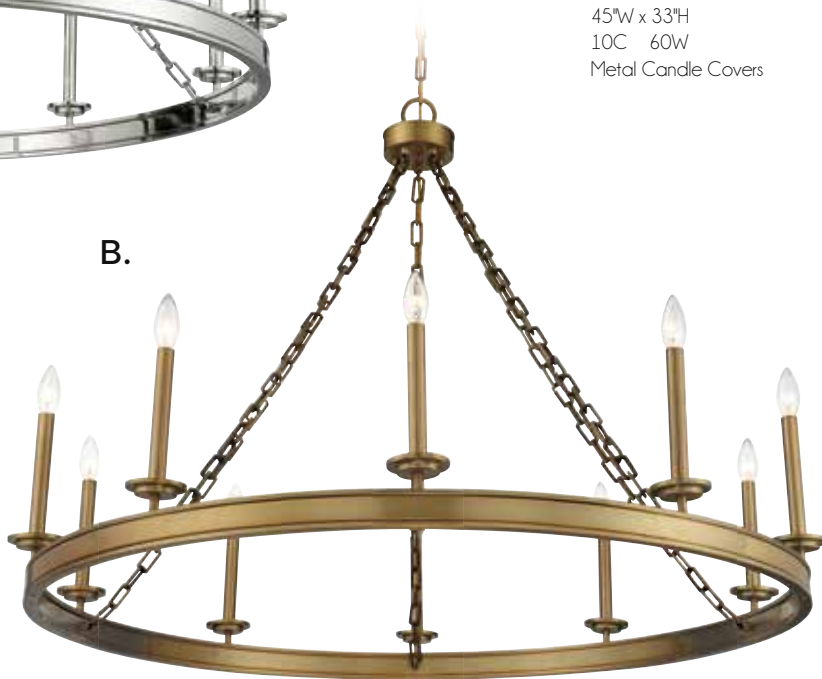

TODAY'S CLASSIC STYLE

SEVILLE

TODAY'S CLASSIC STYLE

A. **1-4404-8-109**
8-Light Chandelier
Polished Nickel Finish
34"W x 29-1/2"H
8C 60W
Metal Candle Covers

B. **1-4404-8-89**
8-Light Chandelier
Matte Black Finish
34"W x 29-1/2"H
8C 60W
Metal Candle Covers

C. **1-4404-8-322**
8-Light Chandelier
Warm Brass Finish
34"W x 29-1/2"H
8C 60W
Metal Candle Covers

SEVILLE

TODAY'S CLASSIC STYLE

A.

A. 1-4405-10-109
10-Light Chandelier
Polished Nickel Finish
45"W x 33"H
10C 60W
Metal Candle Covers

B. 1-4405-10-322
10-Light Chandelier
Warm Brass Finish
45"W x 33"H
10C 60W
Metal Candle Covers

C. 1-4405-10-89
10-Light Chandelier
Matte Black Finish
45"W x 33"H
10C 60W
Metal Candle Covers

B.

C.

SEVILLE

TODAY'S CLASSIC STYLE