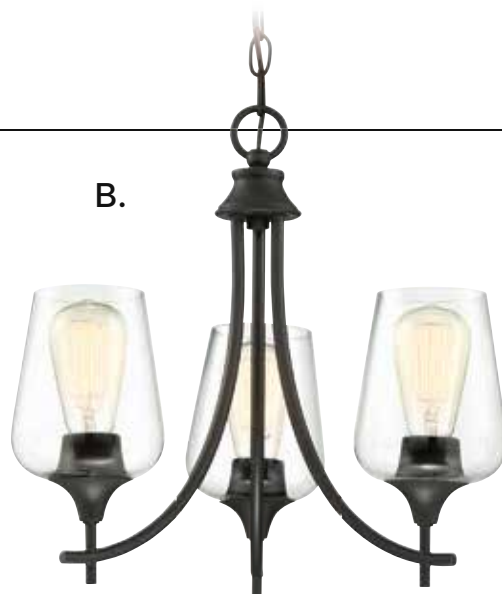

OCTAVE

TODAY'S CLASSIC STYLE

A.

B.

C.

D.