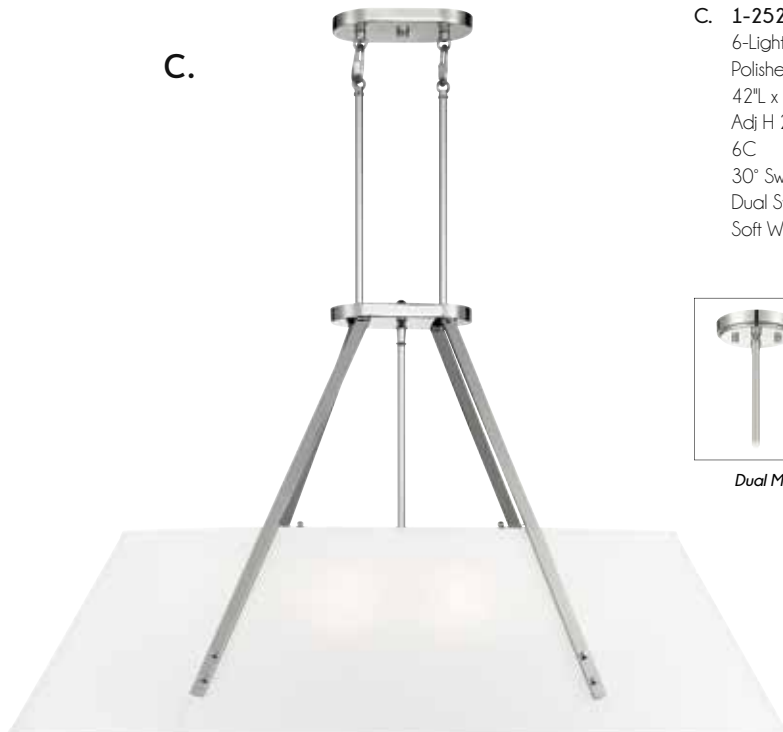

C.

- C. 1-1023-5-322
- 5-Light Linear Chandelier
- Warm Brass Finish
- 40"L x 5"W x 10"H
- Adj H 10" - 62"
- 5E 60W
- 30° Swivel
- Dual Swivel Mount
- Clear Glass

Dual Mount Hanging System

Options: 7-EXT- Extension Rod - 12"(8pcs) & 6"(2pcs)

NEWPORT

A.

A. 1-2520-6-89
6-Light Oval Chandelier
Matte Black Finish
42"L x 16"W x 23"H
Adj H 23" - 77"
6C 60W
30° Swivel
Dual Swivel Mount
Soft White Fabric Shade

Dual Mount Hanging System

B.

B. 1-2520-6-322
6-Light Oval Chandelier
Warm Brass Finish
42"L x 16"W x 23"H
Adj H 23" - 77"
6C 60W
30° Swivel
Dual Swivel Mount
Soft White Fabric Shade

Dual Mount Hanging System

Options: 7-EXT- Extension Rod - 12"(8pcs) & 6"(2pcs)

NEWPORT

C.

C. 1-2520-6-109
6-Light Oval Chandelier
Polished Nickel Finish
42"L x 16"W x 23"H
Adj H 23" - 77"
6C 60W
30° Swivel
Dual Swivel Mount
Soft White Fabric Shade