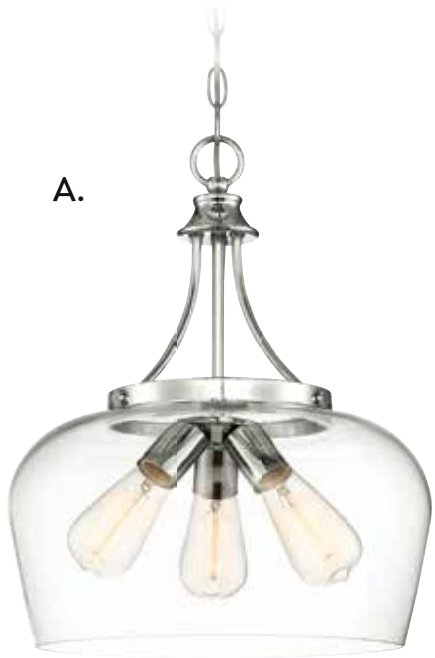

OCTAVE

TODAY'S CLASSIC STYLE

A.