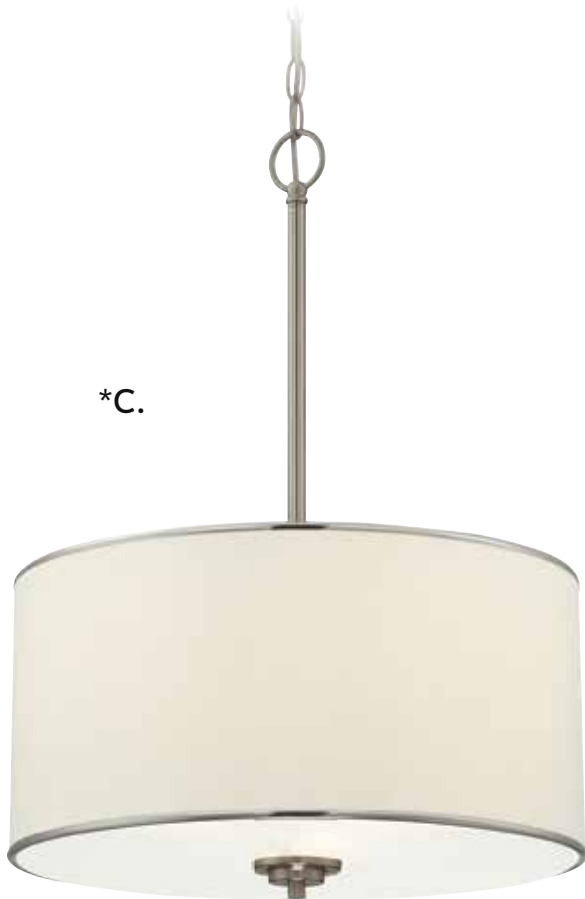

GROVE

*C.

A. 6-1501-2-SN
2-Light Semi-Flush
Satin Nickel Finish
14"W x 11-3/4"H
2E 60W
White Fabric Shade

B. 6-1501-2-13
2-Light Semi-Flush
English Bronze Finish
14"W x 11-3/4"H
2E 60W
Cream Fabric Shade

C. 7-1502-3-SN
3-Light Pendant
Satin Nickel Finish
18"W x 25"H
3E 60W
White Fabric Shade

D. 7-1502-3-13
3-Light Pendant
English Bronze Finish
18"W x 25"H
3E 60W
Cream Fabric Shade

Options: 7-EXT- Extension Rod - 9-1/2"