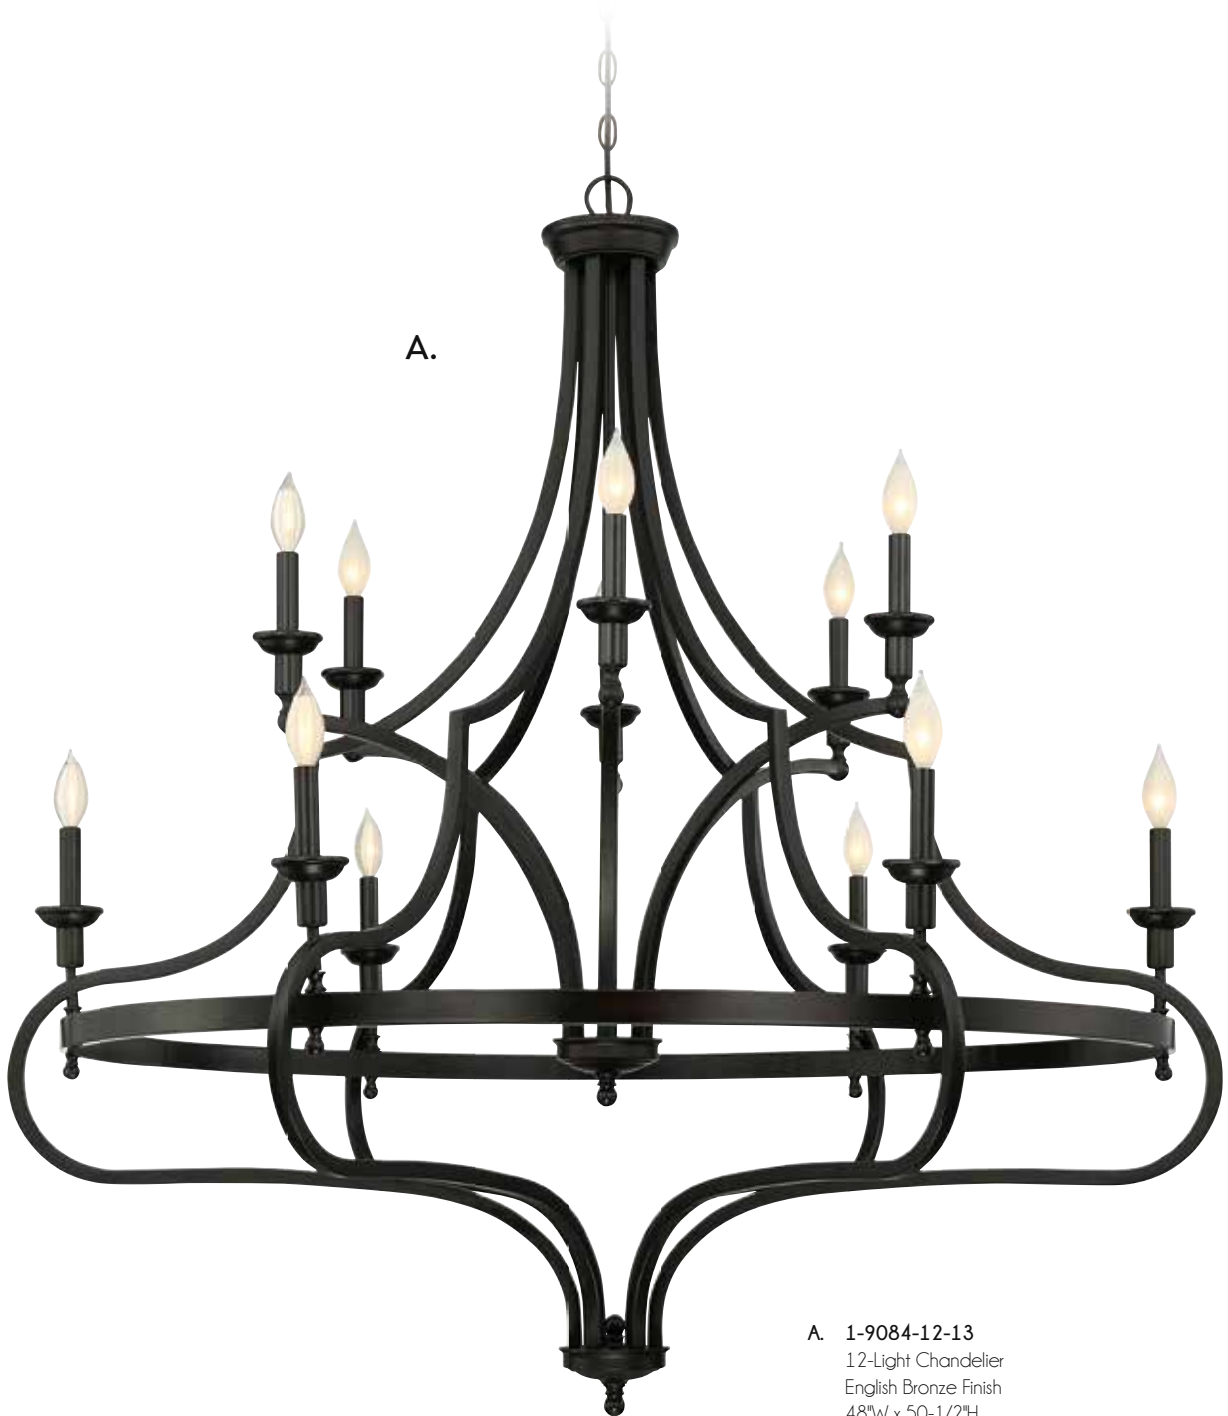

SHIELDS

MAIN STREET

SHIELDS

MAIN STREET

SHIELDS

A.

A. 1-9084-12-13
12-Light Chandelier
English Bronze Finish
48"W x 50-1/2"H
12C 60W
Metal Candle Covers

MELROSE