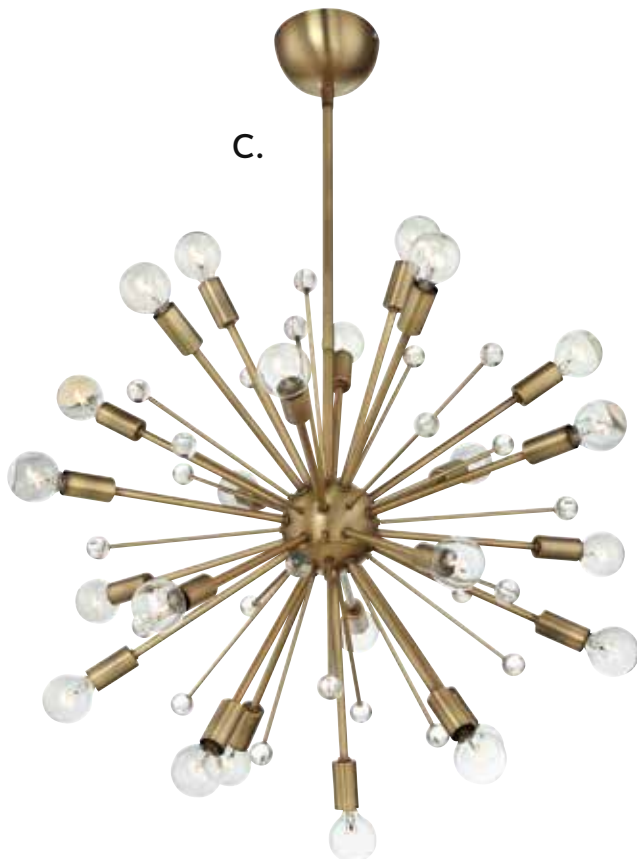

GALEA

MID-CENTURY

Options: 7-EXT- Extension Rod - 12"(4pcs) & 6"(1pc)