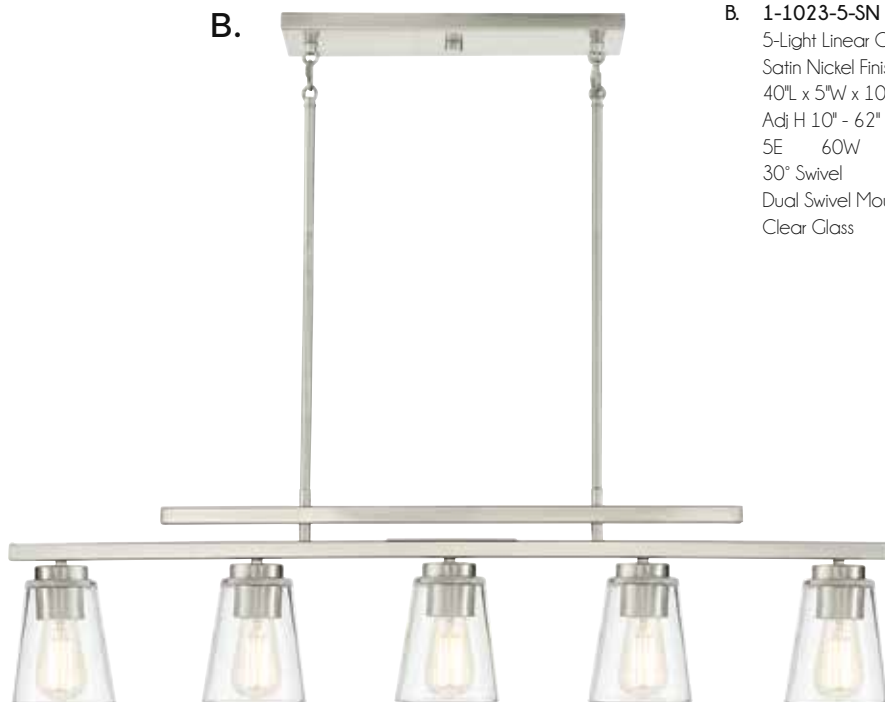

B. 1-1023-5-SN
5-Light Linear Chandelier
Satin Nickel Finish
40"L x 5"W x 10"H
Adj H 10" - 62"
5E 60W
30° Swivel
Dual Swivel Mount
Clear Glass