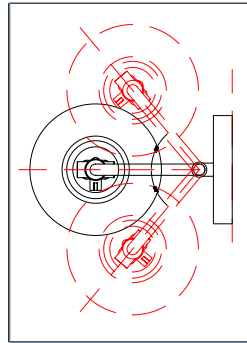

YORK

WALL LIGHTING

A. 9-108-1-SN
1-Light Adjustable Sconce
Satin Nickel Finish
5-1/2"W x 16"H x 8-1/2"E
1E 60W
100° Swivel
Clear Seeded Glass

B. 9-108-1-89
1-Light Adjustable Sconce
Matte Black Finish
5-1/2"W x 16"H x 8-1/2"E
1E 60W
100° Swivel
Clear Seeded Glass

C. 9-108-1-322
1-Light Adjustable Sconce
Warm Brass Finish
5-1/2"W x 16"H x 8-1/2"E
1E 60W
100° Swivel
Clear Seeded Glass

D. 9-108-1-109
1-Light Adjustable Sconce
Polished Nickel Finish
5-1/2"W x 16"H x 8-1/2"E
1E 60W
100° Swivel
Clear Seeded Glass