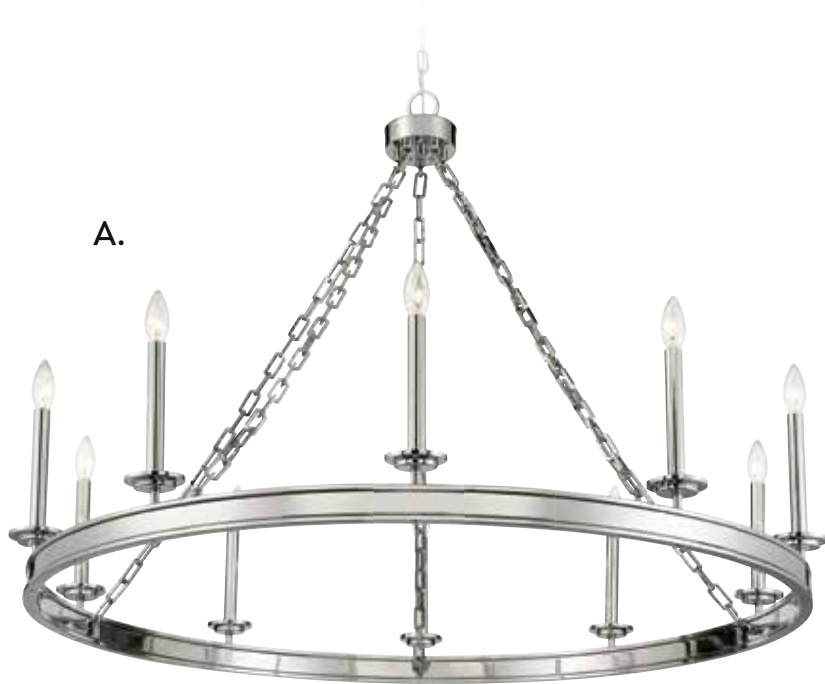

TODAY'S CLASSIC STYLE

SEVILLE

TODAY'S CLASSIC STYLE

A. **1-4404-8-109**
8-Light Chandelier
Polished Nickel Finish
34"W x 29-1/2"H
8C 60W
Metal Candle Covers

B. **1-4404-8-89**
8-Light Chandelier
Matte Black Finish
34"W x 29-1/2"H
8C 60W
Metal Candle Covers

C. **1-4404-8-322**
8-Light Chandelier
Warm Brass Finish
34"W x 29-1/2"H
8C 60W
Metal Candle Covers

SEVILLE

TODAY'S CLASSIC STYLE

A.

A. 1-4405-10-109
10-Light Chandelier
Polished Nickel Finish
45"W x 33"H
10C 60W
Metal Candle Covers