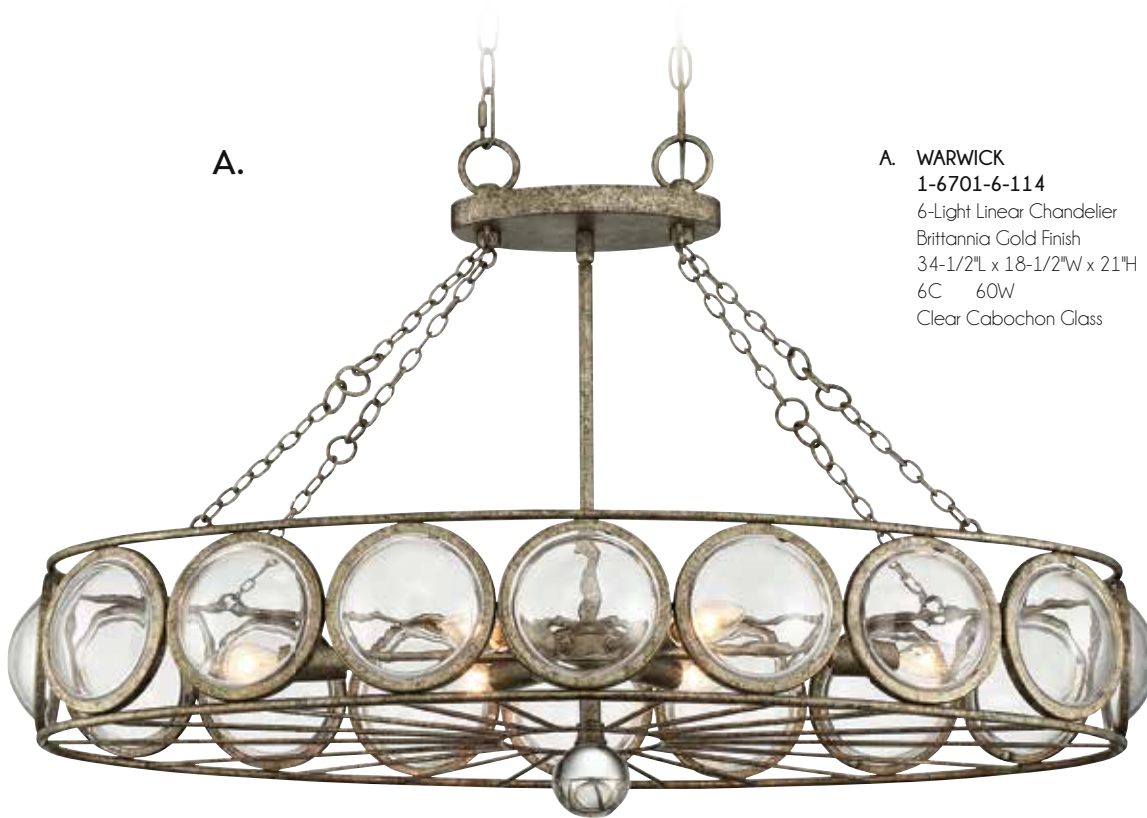

LINEAR LIGHTING

LINEAR LIGHTING

A.

A. **WARWICK**
1-6701-6-114
6-Light Linear Chandelier
Britannia Gold Finish
34-1/2"L x 18-1/2"W x 21"H
6C 60W
Clear Cabochon Glass

*B.

B. **LENOIR**
1-8705-5-163
5-Light Linear Chandelier
Olde Gray Finish
43-1/2"L x 9-1/2"W x 13-1/2"H
Adj H 13-1/2" - 70-1/2"
5E 60W
30° Swivel
Clear Crystal