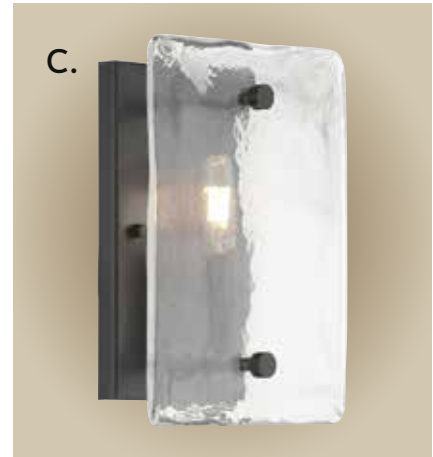

B.

C.

D.

E.

A. 1-3043-5-13
5-Light Linear Chandelier
English Bronze Finish
45-1/8"L x 7"W x 30-1/4"H
5E 60W
Clear Water Piastra Glass

B. 6-3042-4-13
4-Light Semi-Flush
English Bronze Finish
14"W x 13-3/4"H
4C 60W
Clear Water Piastra Glass
Metal Candle Covers