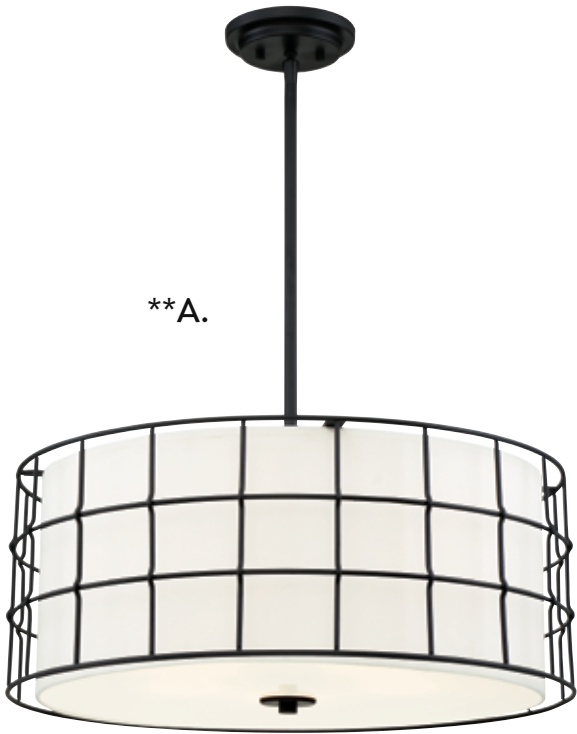

B. 6-8502-3-89
3-Light Convertible
Semi-Flush/Pendant
Matte Black Finish
15"W x 5-1/4"H
Adj H 5-1/4" - 59-1/4"
3E 60W
30° Swivel
White Fabric Shade

C. 1-8500-5-89
5-Light Linear Chandelier
Matte Black Finish
42"L x 13-1/2"W x 10-1/4"H
Adj H 10-1/4" - 64-1/4"
5E 60W
30° Swivel
White Fabric Shade

HAYDEN

TODAY'S CLASSIC STYLE

**A.

*B.

BRIAN THOMAS
COLLECTION

**C.

*Options: 7-EXT-BK Extension Rod - 9-1/2" **Options: 7-EXTLG-BK Extension Rod - 12"

HAYDEN