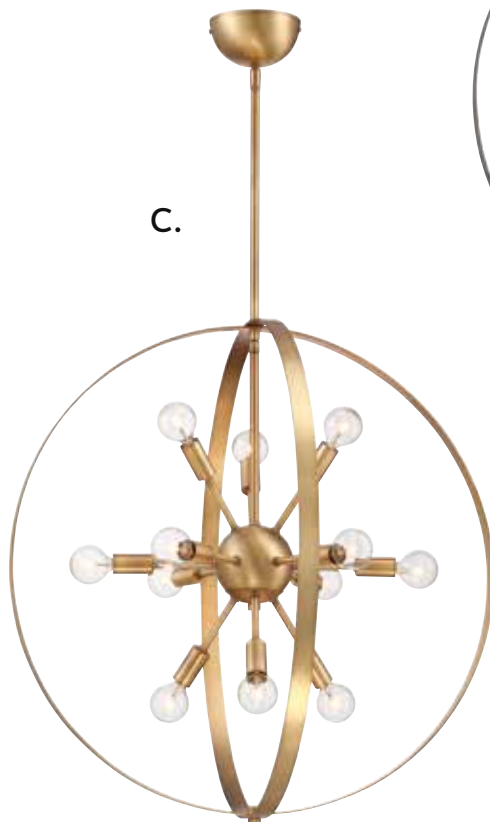

ORBS

A. 7-204-6-322
6-Light Pendant
Warm Brass Finish
32"W x 35-3/4"H
6C 60W
Metal Candle Covers

B. 7-204-6-109
6-Light Pendant
Polished Nickel Finish
32"W x 35-3/4"H
6C 60W
Metal Candle Covers

C. 7-204-6-44
6-Light Pendant
Classic Bronze Finish
32"W x 35-3/4"H
6C 60W
Metal Candle Covers

DUMONT

ORBS

MARLY

ORBS

A.

B.

C.

- A. **7-6098-12-109**
12-Light Pendant
Polished Nickel Finish
24-1/2"W x 26-1/2"H
Adj H 26-1/2" - 80-1/2"
12C 60W
30° Swivel
- B. **7-6098-12-44**
12-Light Pendant
Classic Bronze Finish
24-1/2"W x 26-1/2"H
Adj H 26-1/2" - 80-1/2"
12C 60W
30° Swivel
- C. **7-6098-12-322**
12-Light Pendant
Warm Brass Finish
24-1/2"W x 26-1/2"H
Adj H 26-1/2" - 80-1/2"
12C 60W
30° Swivel