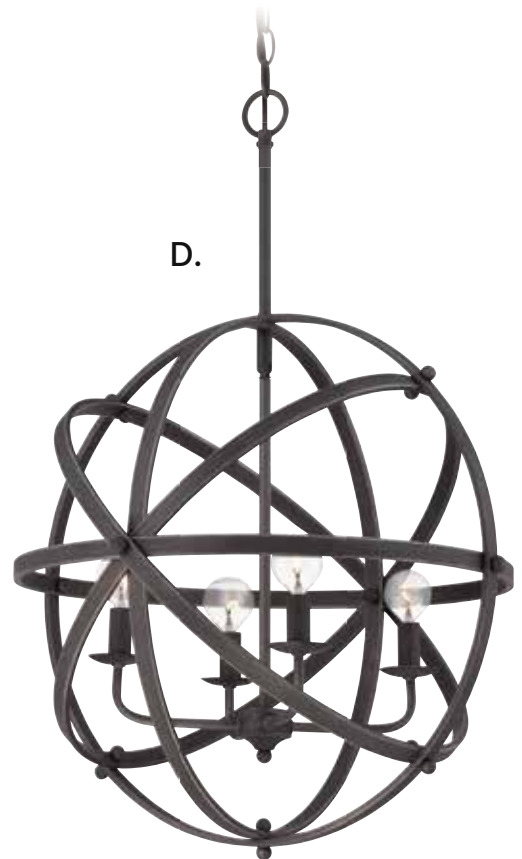

C. 7-4353-4-CH
4-Light Pendant
Chrome Finish
20"W x 35"H
4C 60W
Metal Candle Covers

D. 7-4353-4-13
4-Light Pendant
English Bronze Finish
20"W x 35"H
4C 60W
Metal Candle Covers

C.

D.

ROCKFORD

PENDANTS / LANTERNS