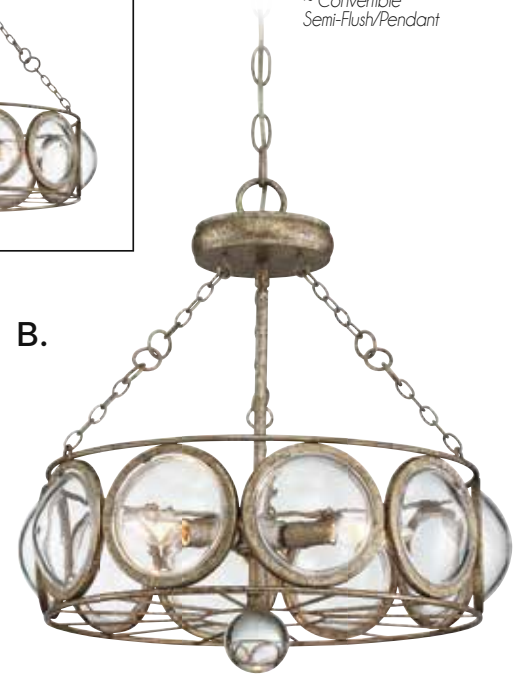

~ Convertible
Semi-Flush/Pendant