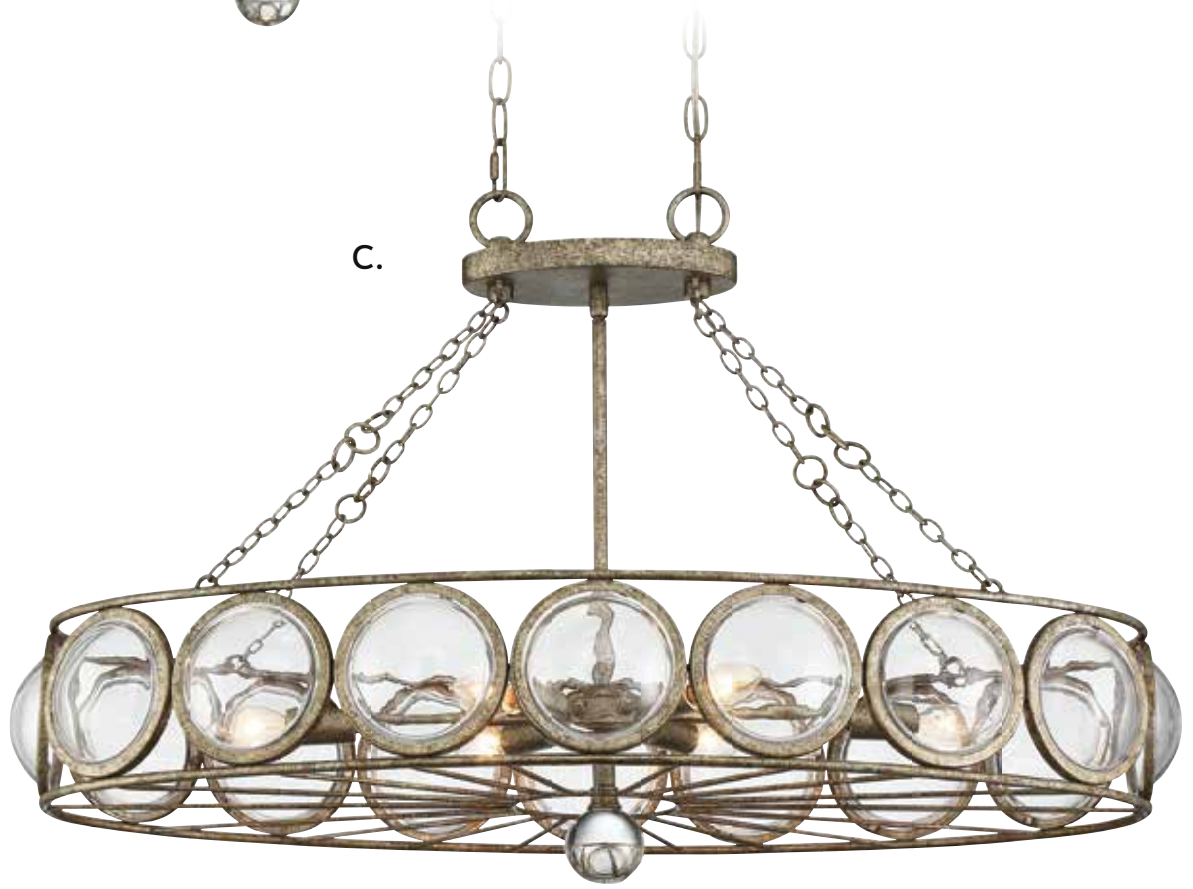

~ Convertible
Semi-Flush/Pendant