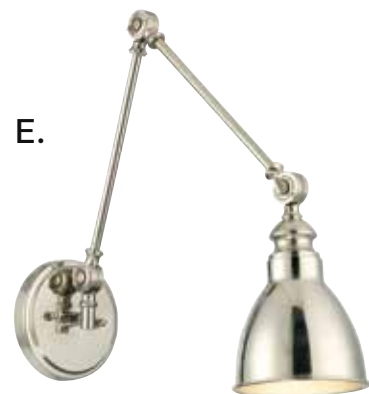

E.

Hardwire *only*.

A. 9-960-1-89

1-Light Adjustable Sconce
Matte Black Finish
5-1/2"W x 17"H x 13"E
Adj E 13" - 33-3/4"
1E 60W
150° Swivel

B. 9-960-1-13

1-Light Adjustable Sconce
English Bronze Finish
5-1/2"W x 17"H x 13"E
Adj E 13" - 33-3/4"
1E 60W
150° Swivel

C. 9-960-1-322

1-Light Adjustable Sconce
Warm Brass Finish
5-1/2"W x 17"H x 13"E
Adj E 13" - 33-3/4"
1E 60W
150° Swivel

D. 9-960-1-SN

1-Light Adjustable Sconce
Satin Nickel Finish
5-1/2"W x 17"H x 13"E
Adj E 13" - 33-3/4"
1E 60W
150° Swivel

E. 9-960-1-109

1-Light Adjustable Sconce
Polished Nickel Finish
5-1/2"W x 17"H x 13"E
Adj E 13" - 33-3/4"
1E 60W
150° Swivel