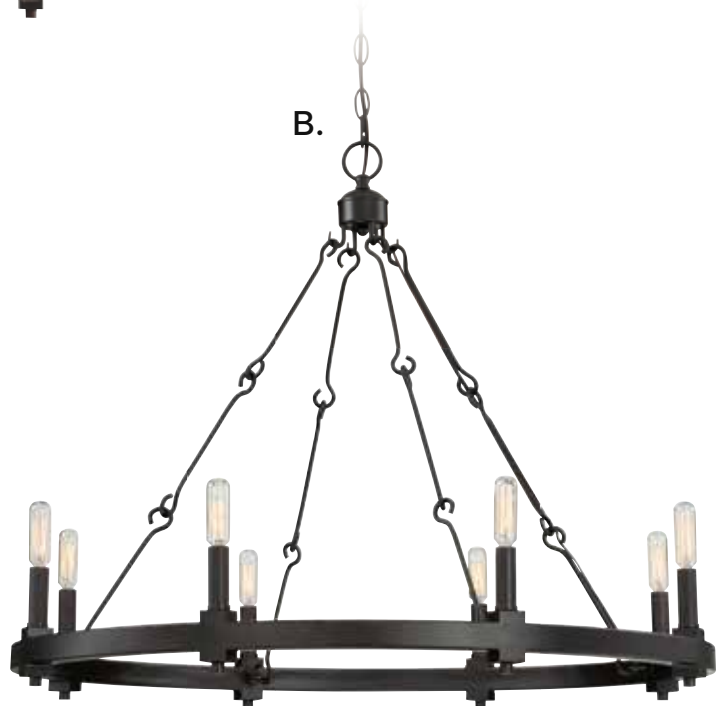

B. 1-8601-20-32
20-Light Chandelier
Artisan Rust Finish
48"W x 42-1/2"H
20C 40W
Metal Candle Covers
Natural Rope Accents

ADRIA

CASUAL SOPHISTICATION

A.

B.

A. 1-932-18-13
 18-Light Chandelier
 English Bronze Finish
 38-1/2"W x 39"H
 18C 40W
 Metal Candle Covers

B. 1-930-8-13
 8-Light Chandelier
 English Bronze Finish
 32"W x 26"H
 8C 60W
 Metal Candle Covers

C. 1-931-12-13
 12-Light Chandelier
 English Bronze Finish
 38-1/2"W x 33"H
 12C 60W
 Metal Candle Covers