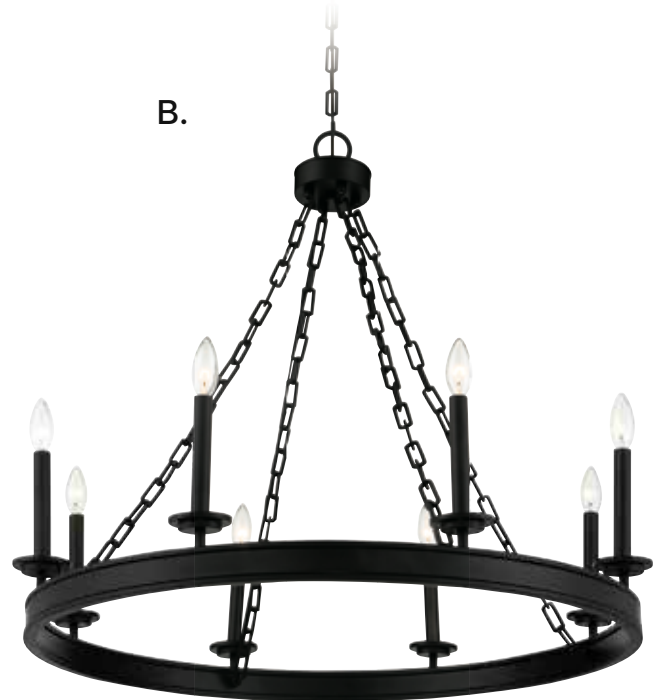

C. 1-8500-5-322
5-Light Linear Chandelier
Warm Brass Finish
42"L x 13-1/2"W x 10-1/4"H
Adj H 10-1/4" - 64-1/4"
5E 60W
30° Swivel
White Fabric Shade

SEVILLE

SEVILLE

TODAY'S CLASSIC STYLE

A. **1-4403-4-109**
4-Light Chandelier
Polished Nickel Finish
25"W x 27-1/4"H
4C 60W
Metal Candle Covers

B. **1-4403-4-89**
4-Light Chandelier
Matte Black Finish
25"W x 27-1/4"H
4C 60W
Metal Candle Covers

C. **1-4403-4-322**
4-Light Chandelier
Warm Brass Finish
25"W x 27-1/4"H
4C 60W
Metal Candle Covers

SEVILLE

TODAY'S CLASSIC STYLE

SEVILLE

TODAY'S CLASSIC STYLE

A. **1-4404-8-109**
8-Light Chandelier
Polished Nickel Finish
34"W x 29-1/2"H
8C 60W
Metal Candle Covers

B. **1-4404-8-89**
8-Light Chandelier
Matte Black Finish
34"W x 29-1/2"H
8C 60W
Metal Candle Covers

C. **1-4404-8-322**
8-Light Chandelier
Warm Brass Finish
34"W x 29-1/2"H
8C 60W
Metal Candle Covers

SEVILLE

TODAY'S CLASSIC STYLE

A.

A. 1-4405-10-109
10-Light Chandelier
Polished Nickel Finish
45"W x 33"H
10C 60W
Metal Candle Covers