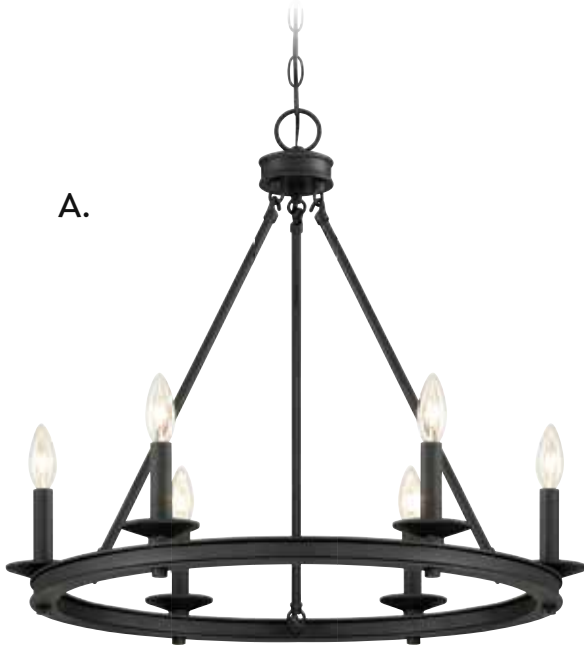

SEVILLE

TODAY'S CLASSIC STYLE

A.

B.

A. 1-4406-15-109
15-Light Chandelier
Polished Nickel Finish
45"W x 43"H
15C 60W
Metal Candle Covers

B. 1-4406-15-89
15-Light Chandelier
Matte Black Finish
45"W x 43"H
15C 60W
Metal Candle Covers

C. 1-4406-15-322
15-Light Chandelier
Warm Brass Finish
45"W x 43"H
15C 60W
Metal Candle Covers

SEVILLE

TODAY'S CLASSIC STYLE

C.

MIDDLETON

TODAY'S CLASSIC STYLE

A. 1-307-6-89

6-Light Chandelier
Matte Black Finish
25"W x 23"H
6C 60W
Metal Candle Covers

B. 1-307-6-109

6-Light Chandelier
Polished Nickel Finish
25"W x 23"H
6C 60W
Metal Candle Covers

C. 1-307-6-322

6-Light Chandelier
Warm Brass Finish
25"W x 23"H
6C 60W
Metal Candle Covers

D. 1-307-6-SN

6-Light Chandelier
Satin Nickel Finish
25"W x 23"H
6C 60W
Metal Candle Covers

E. 1-307-6-44

6-Light Chandelier
Classic Bronze Finish
25"W x 23"H
6C 60W
Metal Candle Covers

MIDDLETON

TODAY'S CLASSIC STYLE

A.

B.

C.

D.