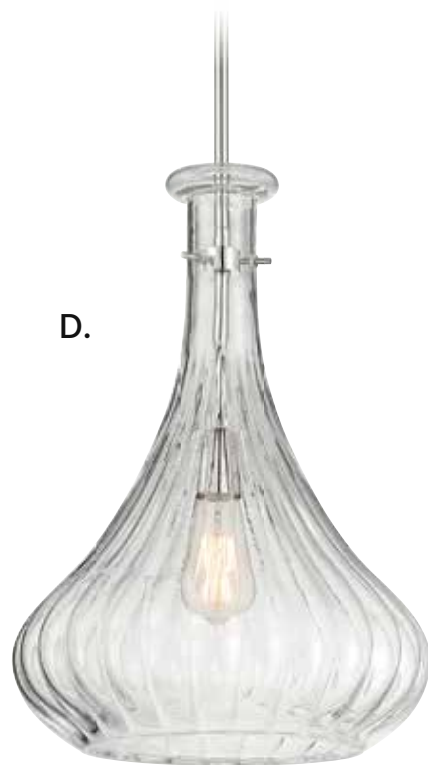

D. 7-2265-1-109
1-Light Pendant
Polished Nickel Finish
14"W x 20"H
Adj H 20" - 72"
30° Swivel
1E 60W
Dual Swivel Mount
Clear Fluted Glass

Dual Mount Hanging System

BRISTO

PENDANTS / LANTERNS

A.

B.

C.

D.