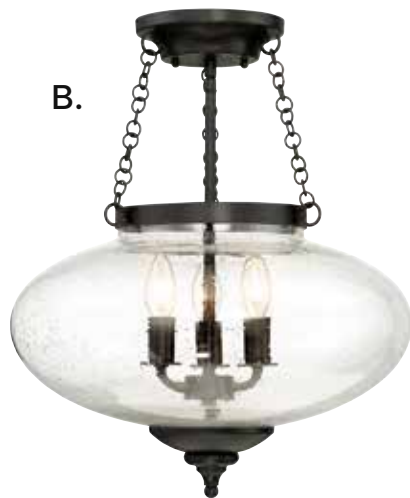

LOWRY

PENDANTS / LANTERNS

A. 6-9040-3-SN
3-Light Semi-Flush
Satin Nickel Finish
16"W x 19"H
3C 60W
Clear Seeded Glass
Metal Candle Covers

B. 6-9040-3-13
3-Light Semi-Flush
English Bronze Finish
16"W x 19"H
3C 60W
Clear Seeded Glass
Metal Candle Covers