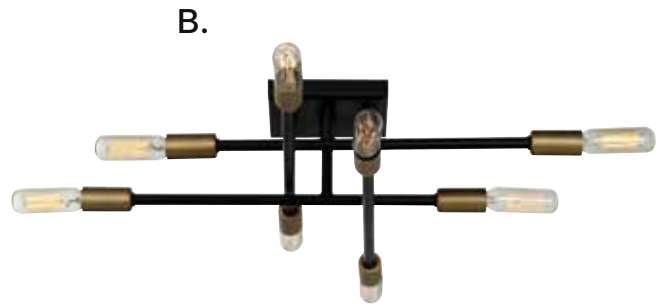

D. 9-7004-2-77
Adjustable 2-Light Sconce
Bronze w/ Brass Accents Finish
16"W x 19"H x 3-1/2"E
2C 60W

LYRIQUE

MID-CENTURY

*B.

*C.

*Options: 7-EXT- Extension Rod - 12"(4pcs) & 6"(1pc)

The arms of the **Chandeliers and **Sconce** are adjustable and can rotate into different positions

LYRIQUE

MID-CENTURY

*Options: 7-EXT- Extension Rod - 12"(4pcs) & 6"(1pc)

**The arms of the Chandeliers are adjustable and can rotate into different positions

LYRIQUE

MID-CENTURY

A. 1-7000-6-77

Adjustable 6-Light Chandelier
Bronze w/ Brass Accents Finish
21-3/4"W x 7"H
Adj H 7" - 61"
6C 60W
30° Swivel