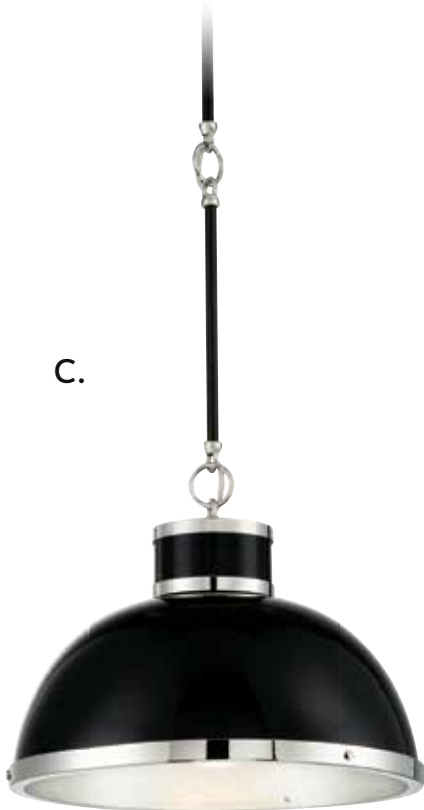

CORNING

A.

B.

C.

D.

Pendants come with 10'(2pcs) sections of decorative linked stems, plus 120" chain.

CHAMPLIN

PENDANTS / LANTERNS