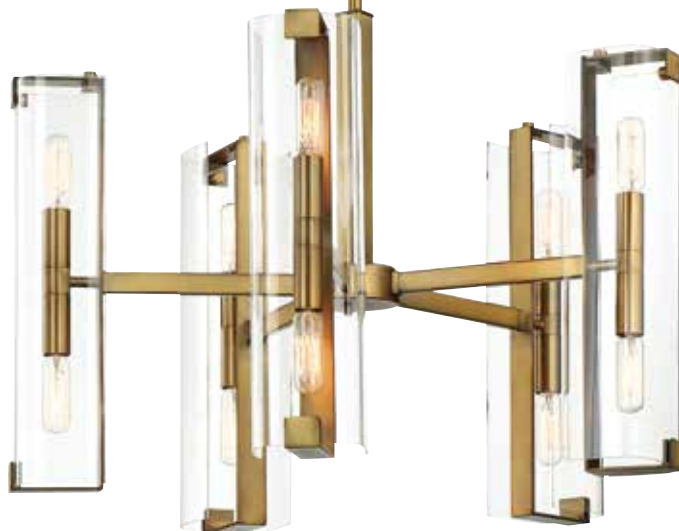

WINFIELD

TODAY'S CLASSIC STYLE

*C.

**D.

*Options: 7-EXT-322 Extension Rod - 9-1/2"(3pcs)

**Options: 7-EXT-322 Extension Rod - 12"(8pcs) & 6"(2pc)