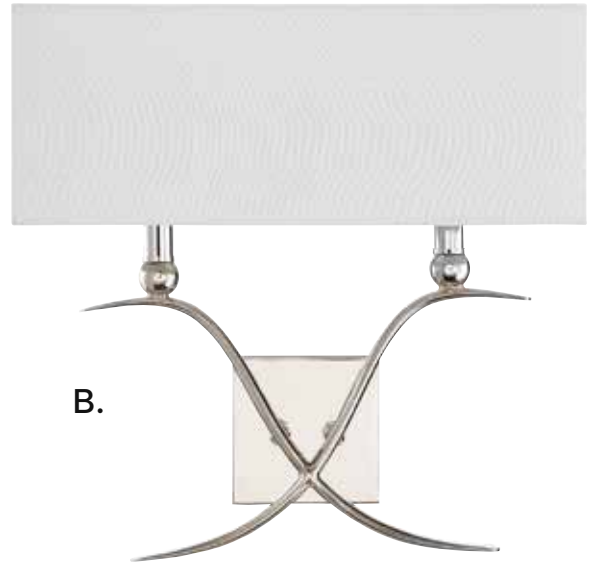

E. 9-998-2-322

2-Light Wall Sconce
Warm Brass Finish
14"W x 12"H x 4"E
2C 60W
White Linen Shade
Metal Candle Covers

RHODES

WALL LIGHTING

PAYTON

WALL LIGHTING

A.

B.