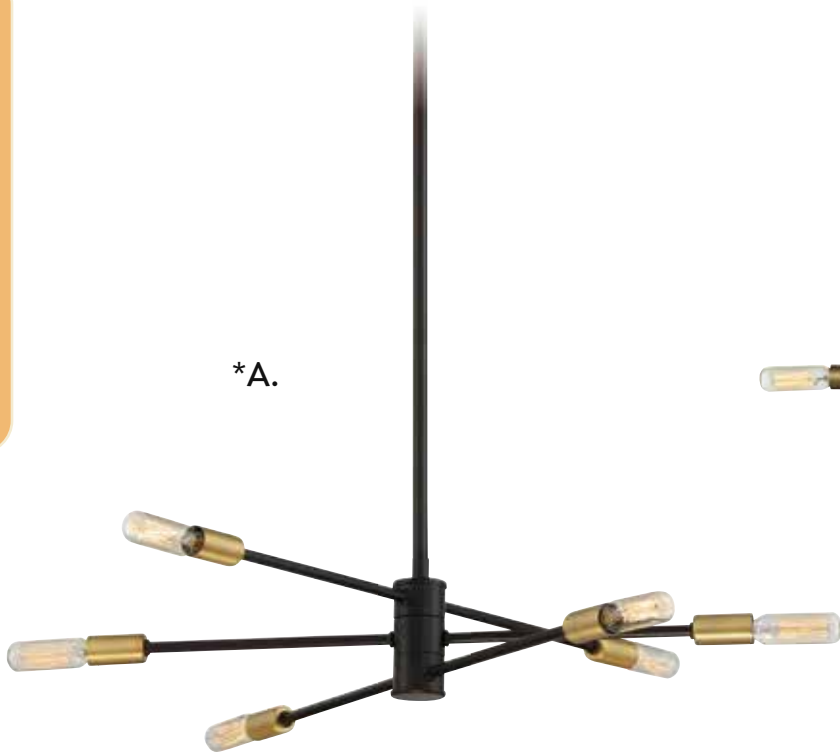

D. 9-7004-2-77
Adjustable 2-Light Sconce
Bronze w/ Brass Accents Finish
16"W x 19"H x 3-1/2"E
2C 60W

LYRIQUE

MID-CENTURY

*B.

*C.

*Options: 7-EXT- Extension Rod - 12"(4pcs) & 6"(1pc)

The arms of the **Chandeliers and **Sconce** are adjustable and can rotate into different positions

LYRIQUE

MID-CENTURY

*Options: 7-EXT- Extension Rod - 12"(4pcs) & 6"(1pc)

**The arms of the Chandeliers are adjustable and can rotate into different positions

LYRIQUE

MID-CENTURY

A. 1-7000-6-77

Adjustable 6-Light Chandelier
Bronze w/ Brass Accents Finish
21-3/4"W x 7"H
Adj H 7" - 61"
6C 60W
30° Swivel