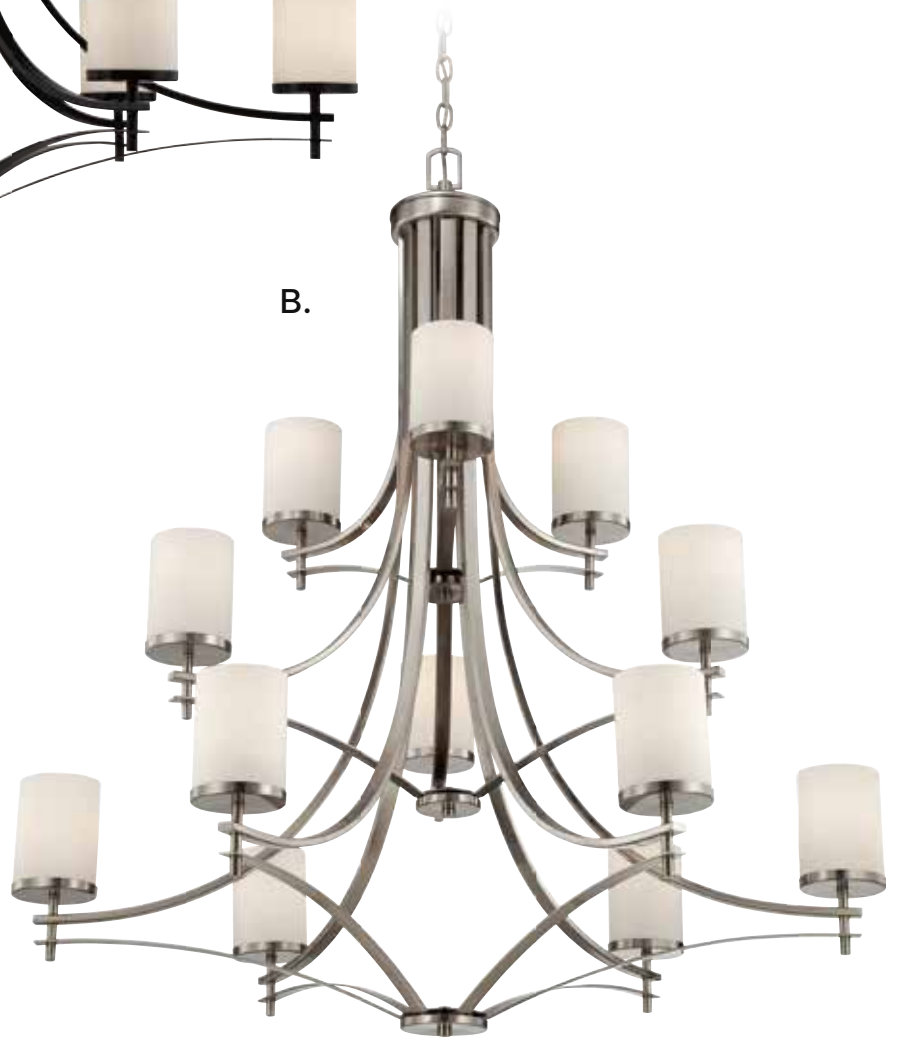

A. 1-332-12-13
12-Light Chandelier
English Bronze Finish
40"W x 44"H
12E 60W
White Opal Glass

B. 1-332-12-SN
12-Light Chandelier
Satin Nickel Finish
40"W x 44"H
12E 60W
White Opal Glass

B.