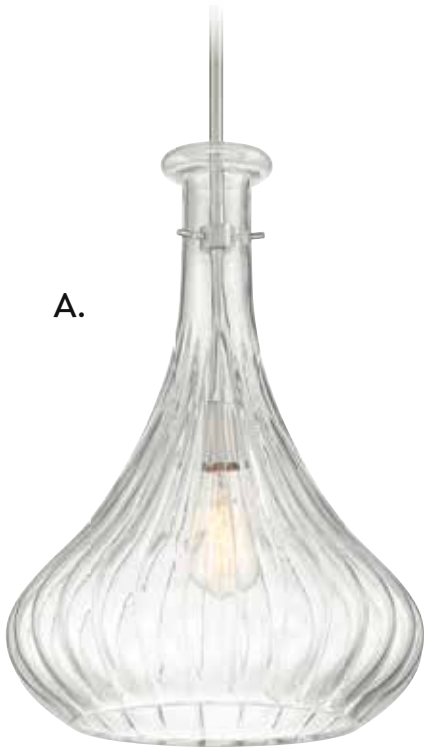

D. 7-2265-1-109
1-Light Pendant
Polished Nickel Finish
14"W x 20"H
Adj H 20" - 72"
30° Swivel
1E 60W
Dual Swivel Mount
Clear Fluted Glass

Dual Mount Hanging System

BRISTO

PENDANTS / LANTERNS

A.

B.

C.

D.