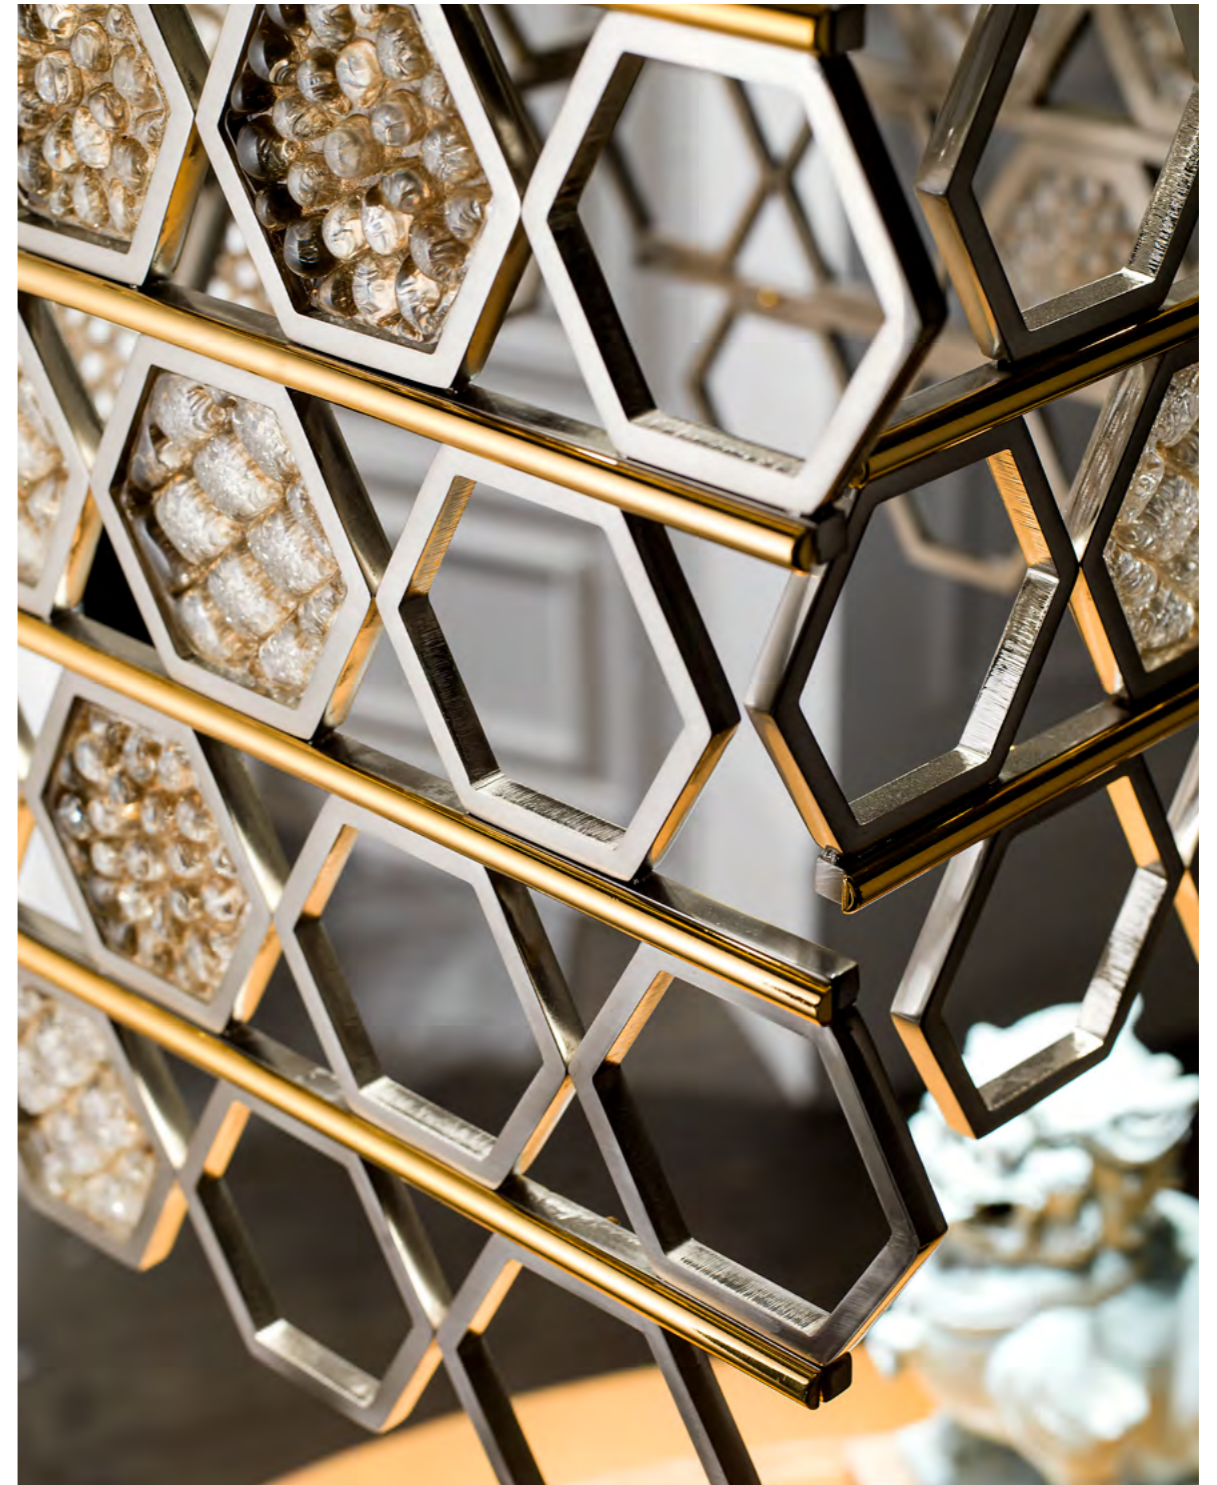

**Z.573/G** YELLOW STANDING LAMP  
**Z.573/N** BLACK STANDING LAMP  
**Z.573/V** GREEN STANDING LAMP  
**Z.573** TURQUOISE STANDING LAMP | cm. ø28x112h

CL2065 TABLE LAMP | cm. 42x27x68h

Z.597 WALL LAMP | cm. 85x19