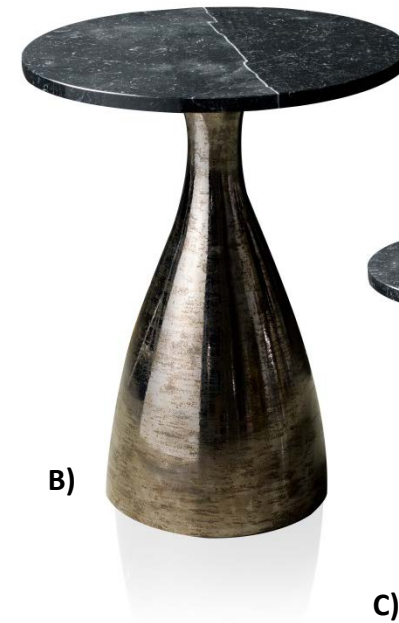

Item **Z 609**
Wall lamp ø 70

Item **CL 2070**
Table lamp \varnothing 40x83h

Item 2572
Vase ø 38x40h

Item **2571**
Vase \varnothing 33x43h

Item **7258**
Chandelier
ø 65 – 135H

A)

Item **T.2209/O** Table big size in gold finish ø 75cmx80H

Item **T.2209/AR** Table big size in silver finish ø 75cmx80H

Item **T.2209/1** Table big size in color finish ø 75cmx80H

B)

Item **T.2210/O** Table medium size in gold finish ø 55cmx69H

Item **T.2210/AR** Table medium size in silver finish ø 55cmx69H

Item **T.2210/1** Table medium size in color finish ø 55cmx69H

C)

Item **T.2211/O** Table small size in gold finish ø 40cmx59H

Item **T.2211/AR** Table small size in silver finish ø 40cmx59H

Item **T.2211/1** Table small size in color finish ø 40cmx59H

Item 2574
Object ø 28x68h

Item Z 607
Standinglamp 30x30x180h

Item **VS.114**
Vase in white and black ø 35x90h

Item **CL2074**
Table lamp ø 50x84h

Item **VS.115**
Nose vase with piercing
ø 41x57x97H

Item Z 611
Standing lamp 135x50x168h