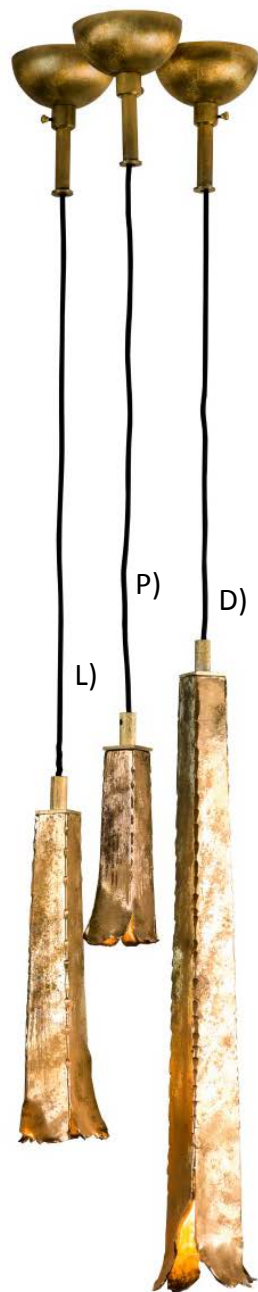

Item **T.2209/AR** Table big size in silver finish ø 75cmx80H

Item **T.2209/1** Table big size in color finish ø 75cmx80H

B)

Item **T.2210/O** Table medium size in gold finish ø 55cmx69H

Item **T.2210/AR** Table medium size in silver finish ø 55cmx69H

Item **T.2210/1** Table medium size in color finish ø 55cmx69H

C)

Item **T.2211/O** Table small size in gold finish ø 40cmx59H

Item **T.2211/AR** Table small size in silver finish ø 40cmx59H

Item **T.2211/1** Table small size in color finish ø 40cmx59H

Item 2574
Object ø 28x68h

Item Z 607
Standinglamp 30x30x180h

Item **VS.114**
Vase in white and black ø 35x90h

Item **CL2074**
Table lamp ø 50x84h

Item **VS.115**
Nose vase with piercing
ø 41x57x97H

Item Z 611
Standing lamp 135x50x168h

- C) Item **7261/AR** Big platinum pendent
- D) Item **7261/O** Big gold pendent
- H) Item **7262/AR** Medium silver pendent
- L) Item **7262/O** Medium gold pendent
- H) Item **7262/AR** Medium silver pendent
- L) Item **7262/O** Medium gold pendent