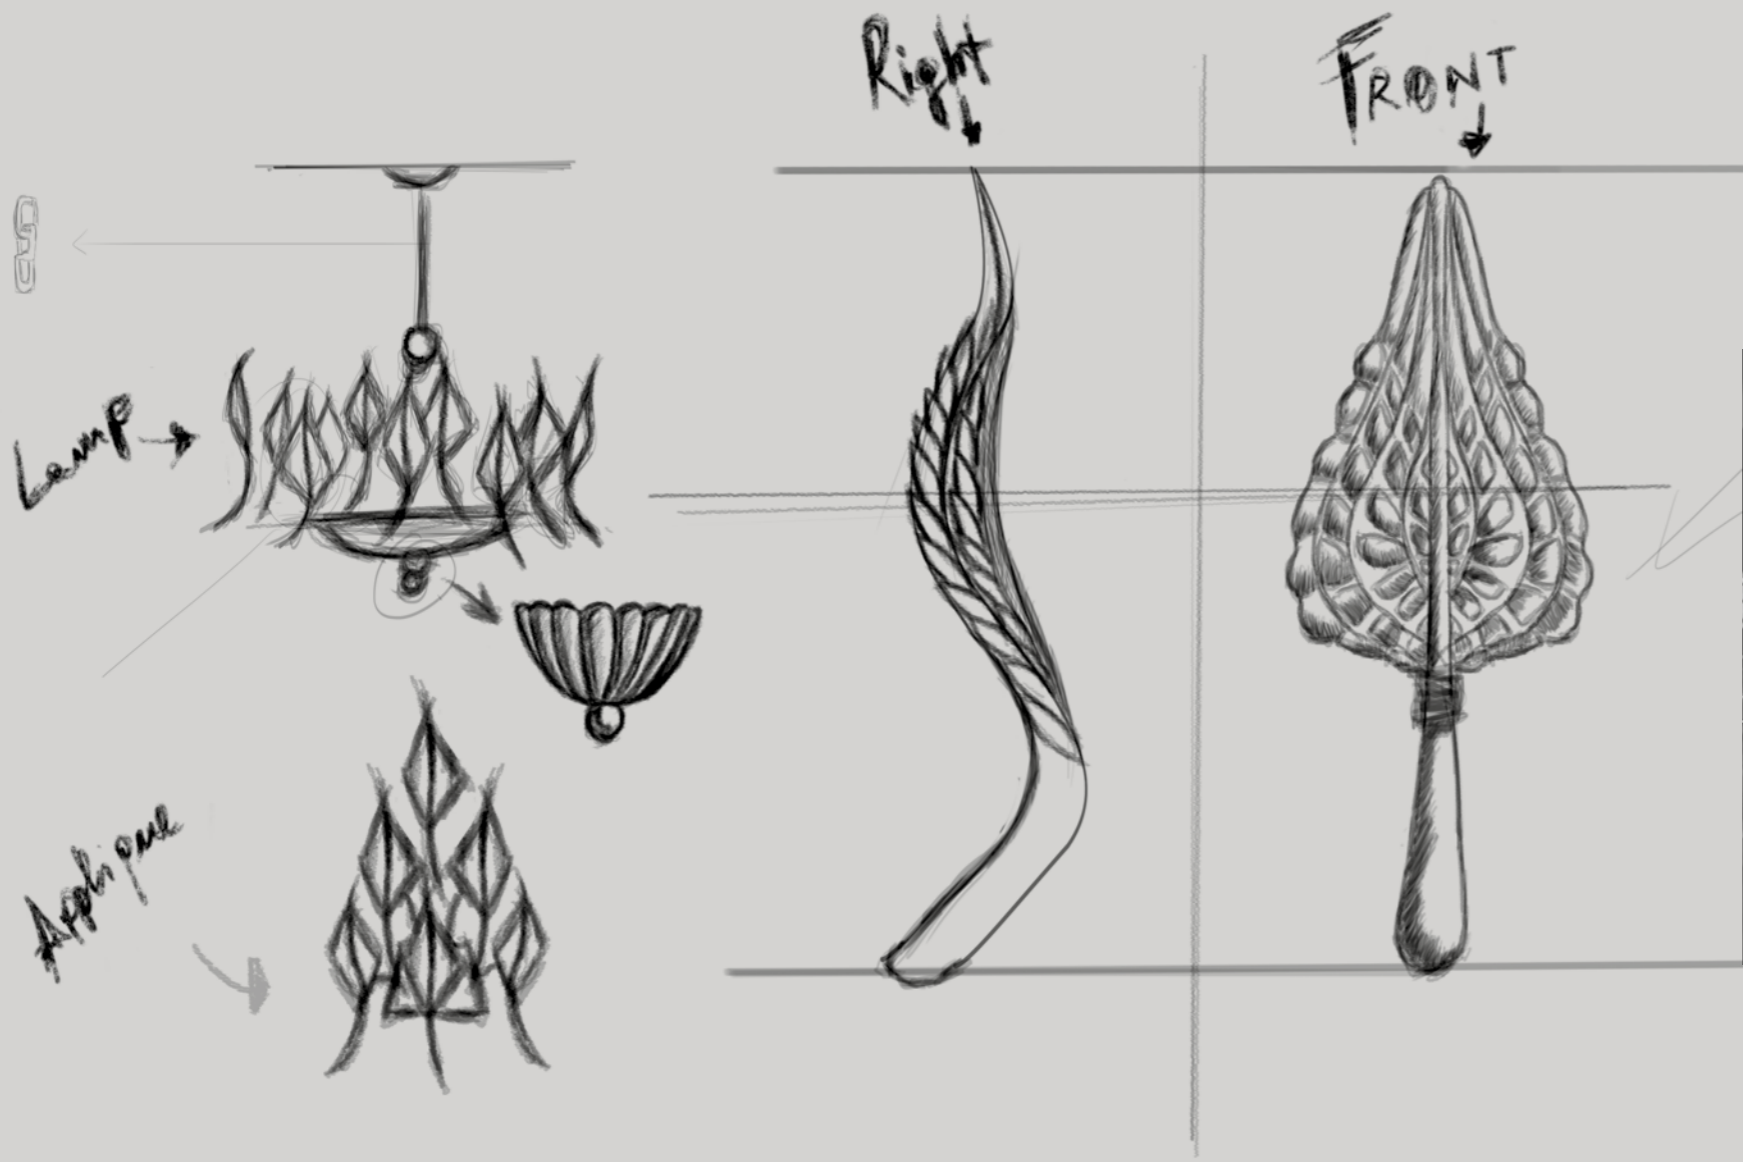

WITH PASSION A DREAM
BECOMES AN IDEA.
HIGH CRAFTSMANSHIP CHANGES
IT INTO REALITY