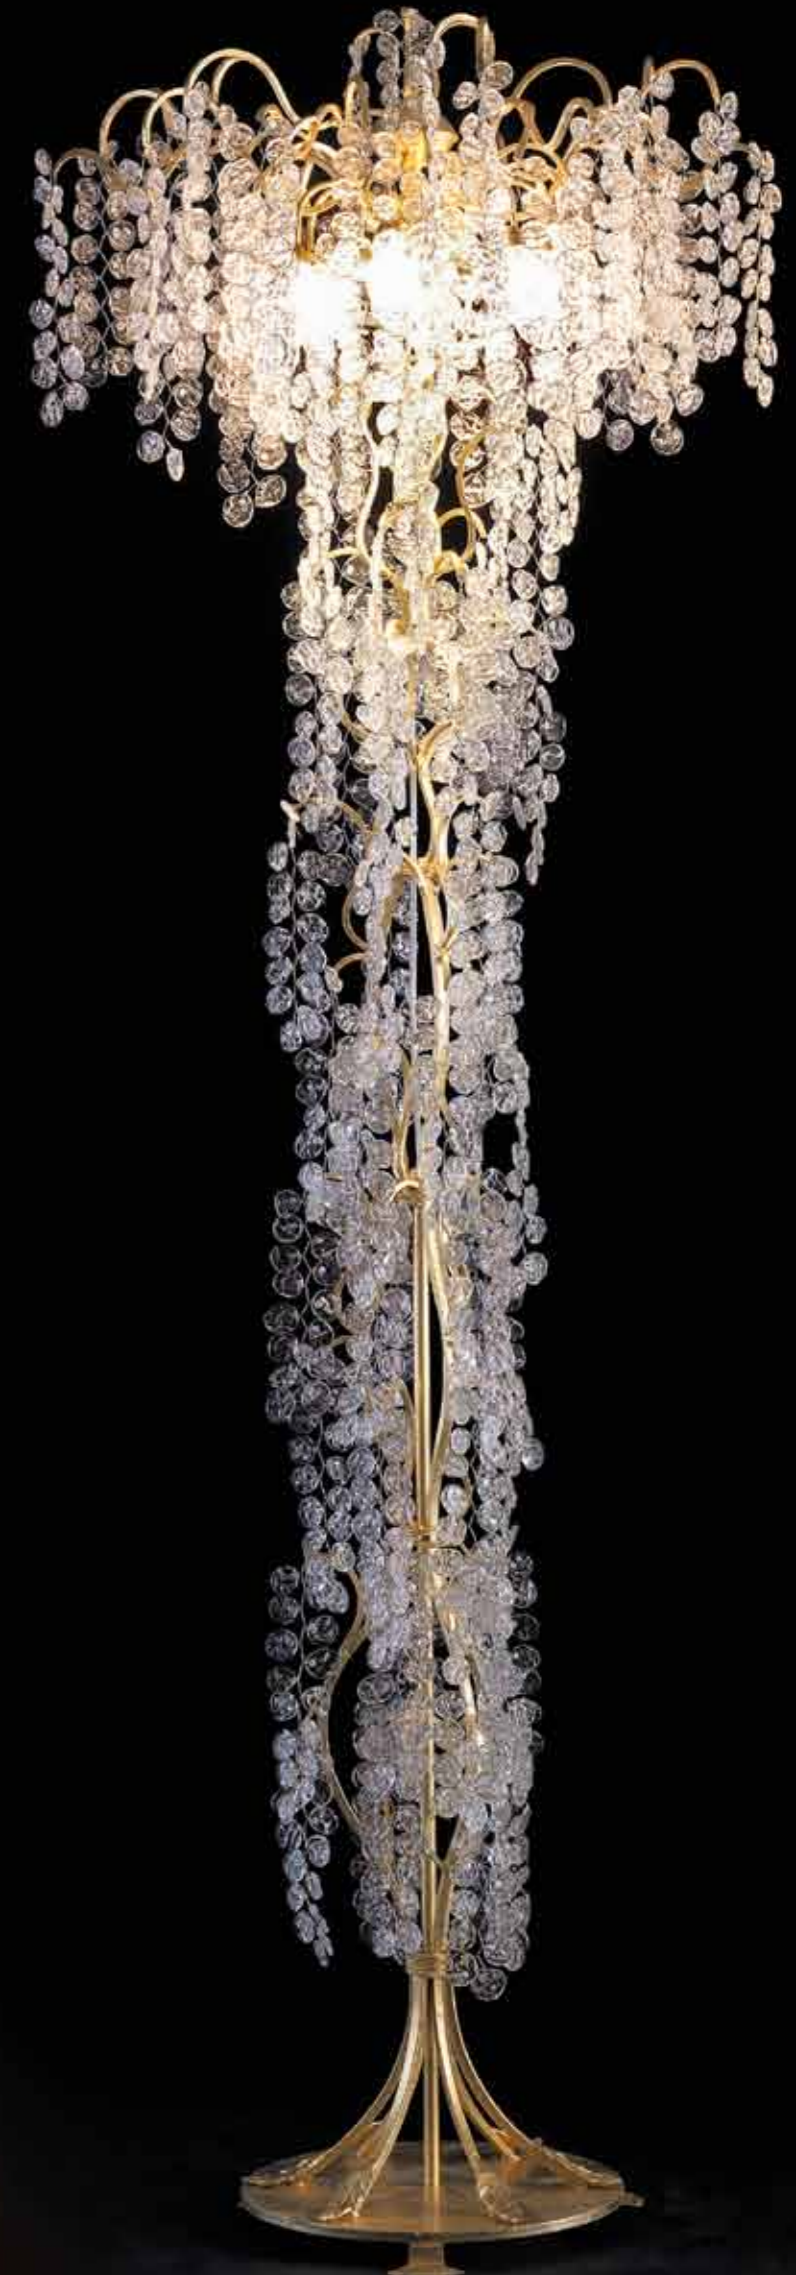

Art. 16011/P-T
Diam. cm. 65 - h. cm. 200
6xG9 33W ES max
2xGU10 Led 8W (incl.)