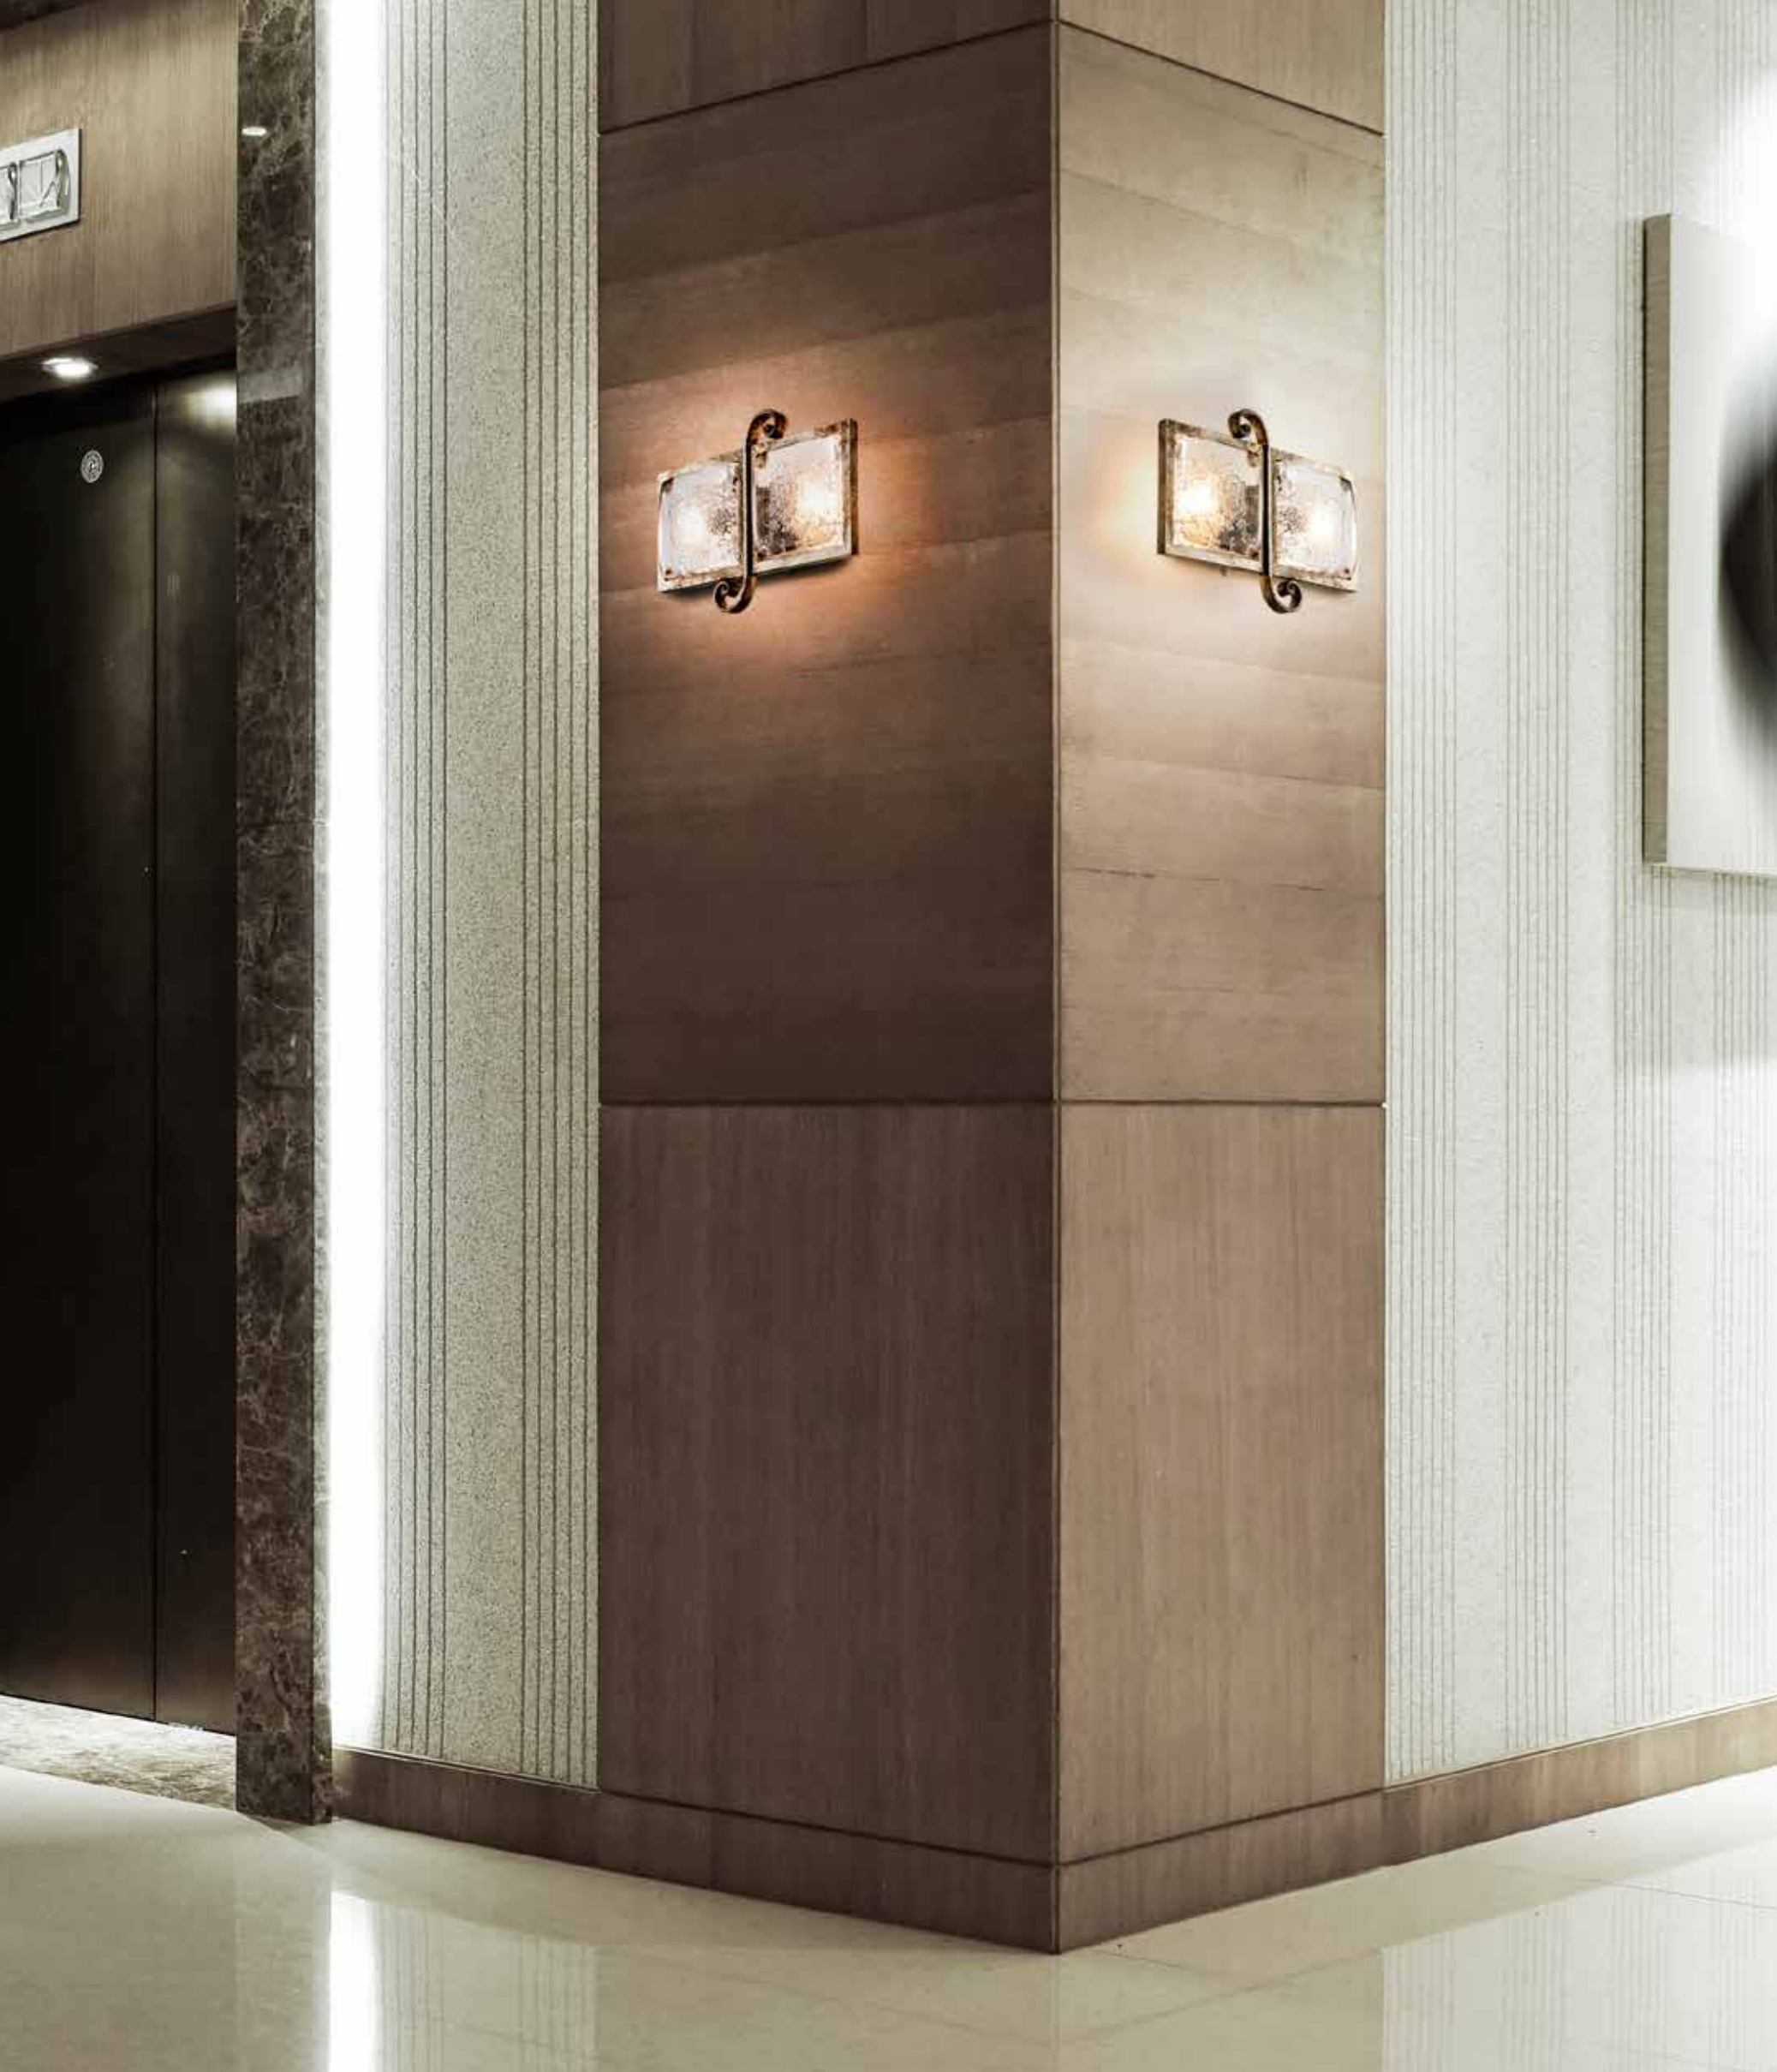

cod_20621

Art. 20621/16-T
cm. ø108x110h | 16xE14 Tubular Led 4W

cod 20720

Art. 20720/8-S
cm. ø82x80h | 8xE14 Tubular Led 4W

cod_20631

Art. 20631/10+5-TT
cm. ø87x90h | 15xE14 Tubular Led 4W

cod
20734

Art. 20734/A-G
cm. ø19,5x6,5x15h | 2xG9 3,5W Led max