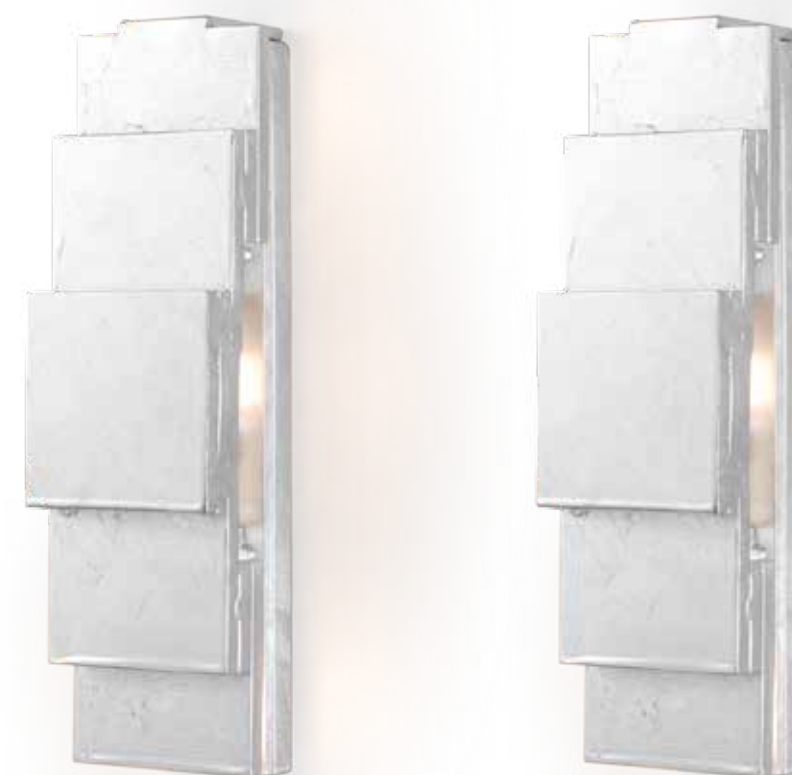

cod_
20778

Art. 20778/A2
cm. ø8x9x28,5h | 3xG9 3,5W Led max