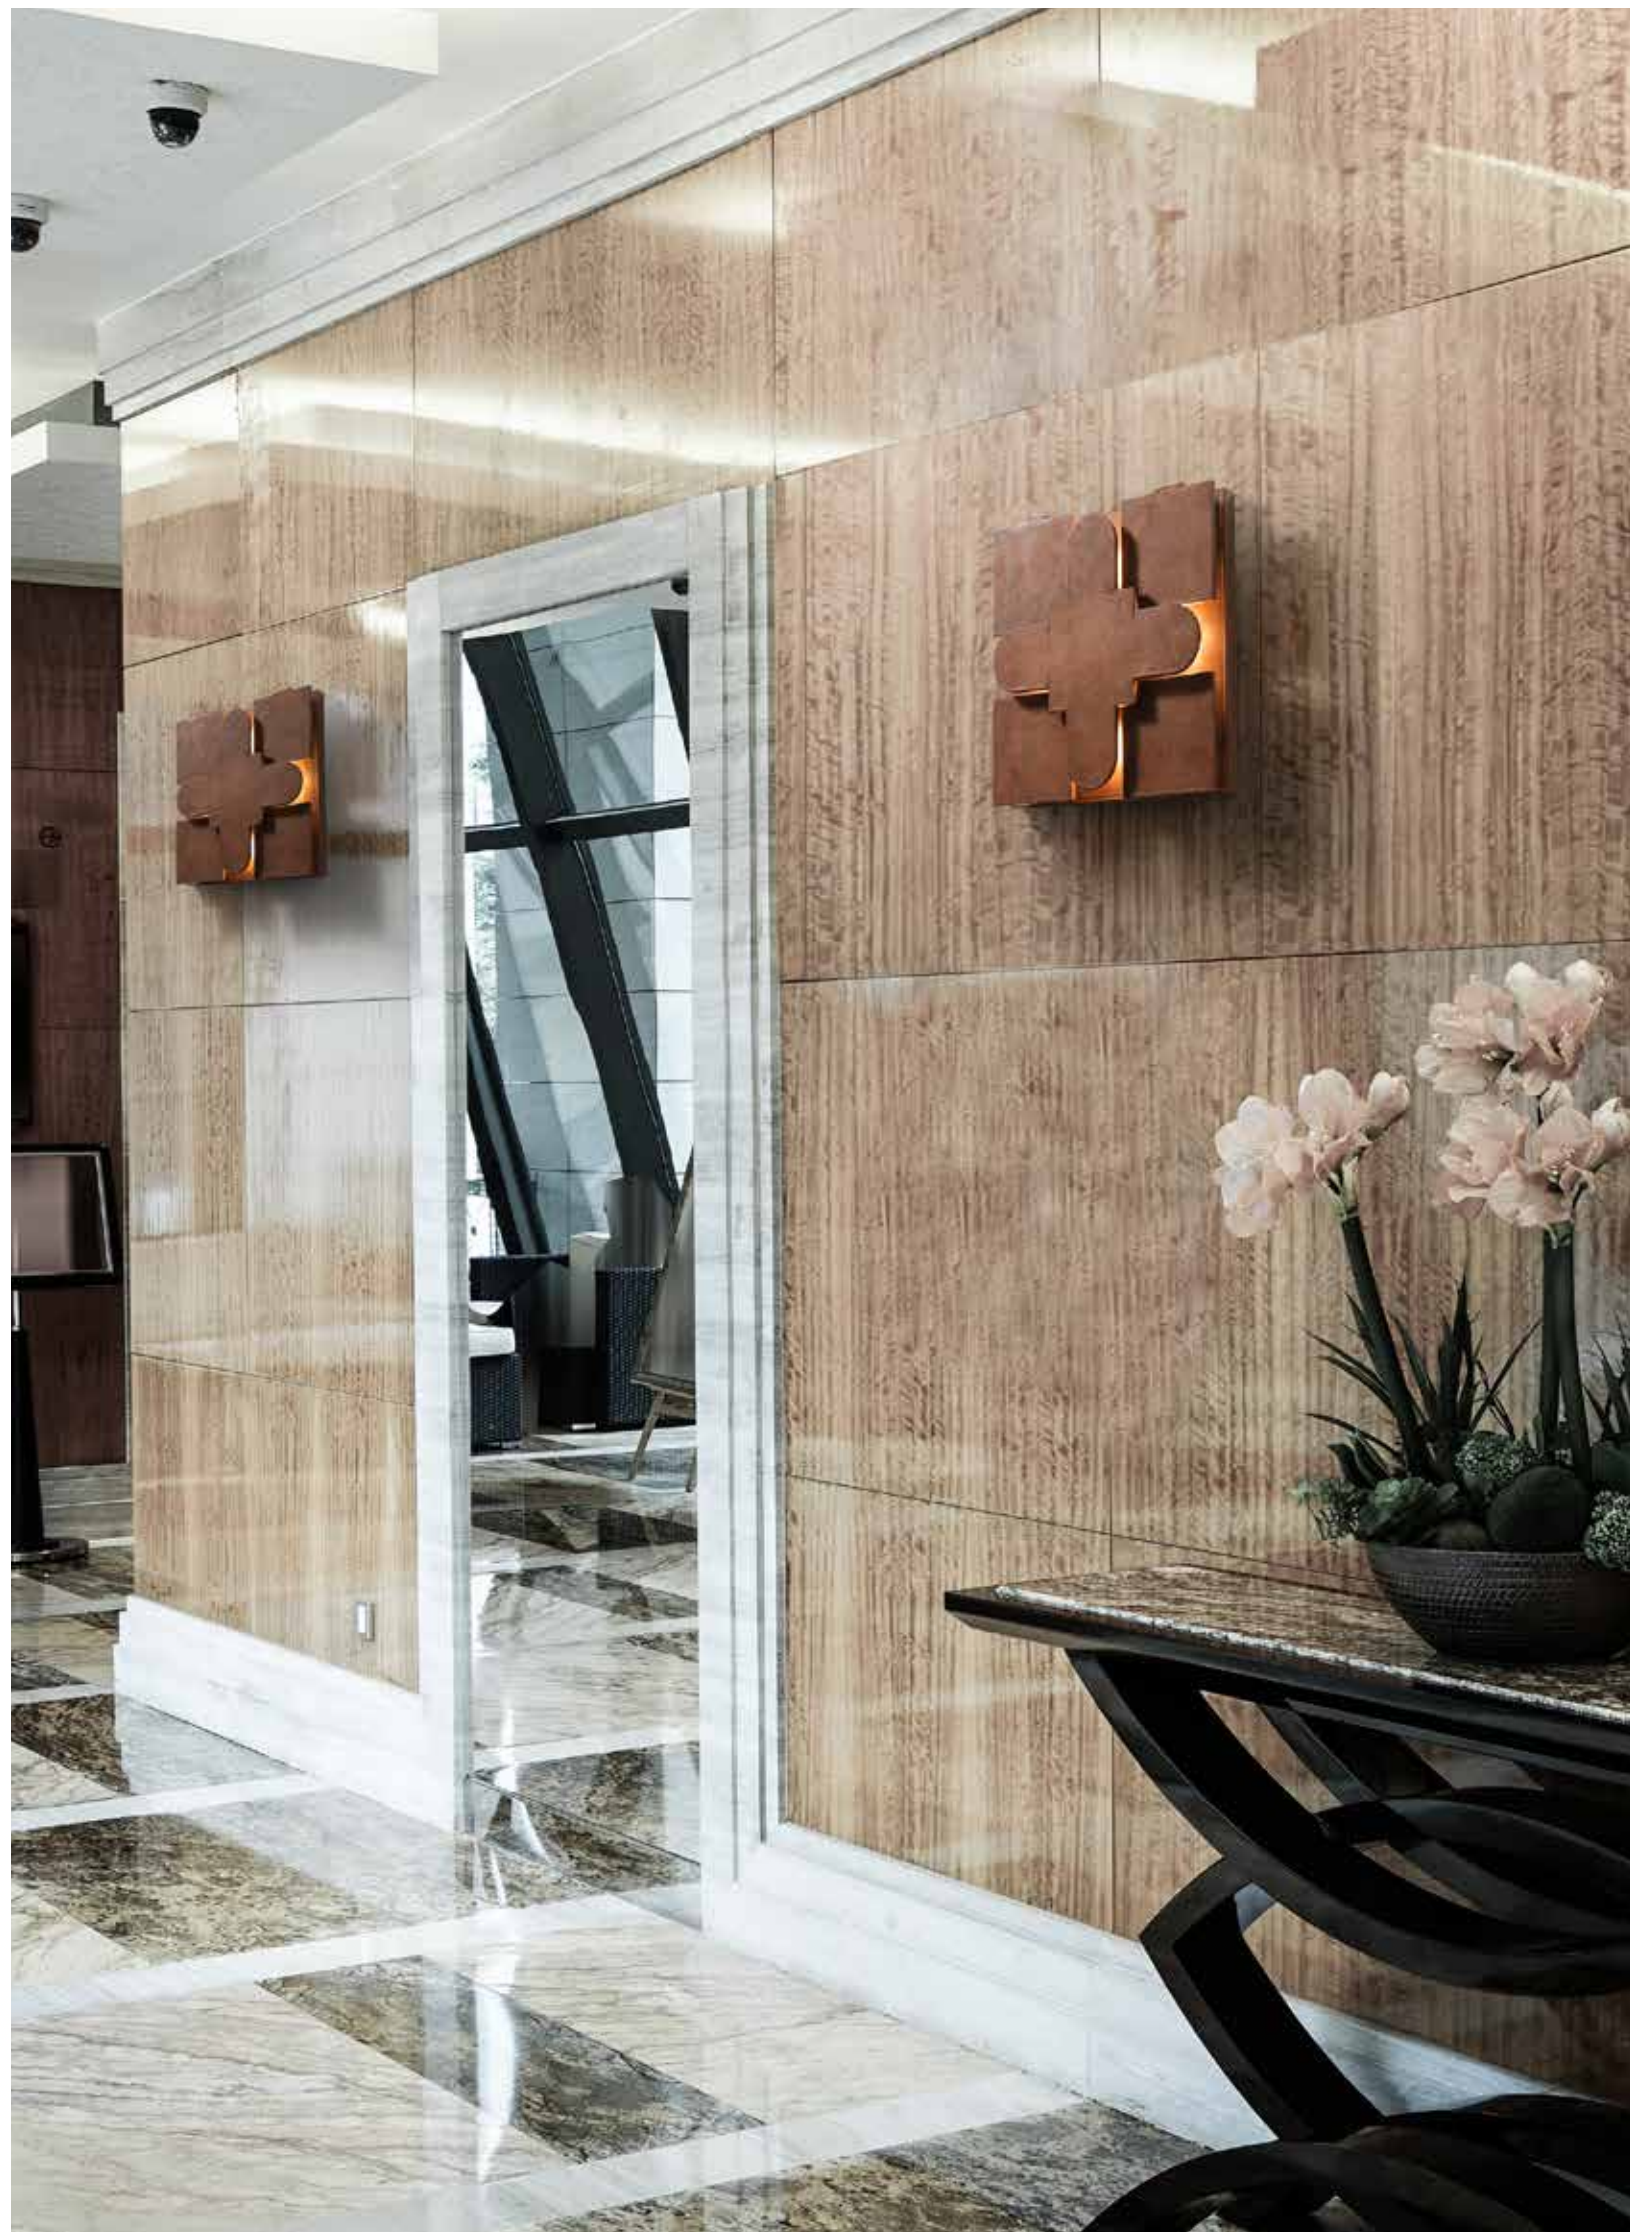

cod_20879

Art. 20879/A3
cm. ø20,5x7,5x20,5h | 4xG9 3,5W Led max