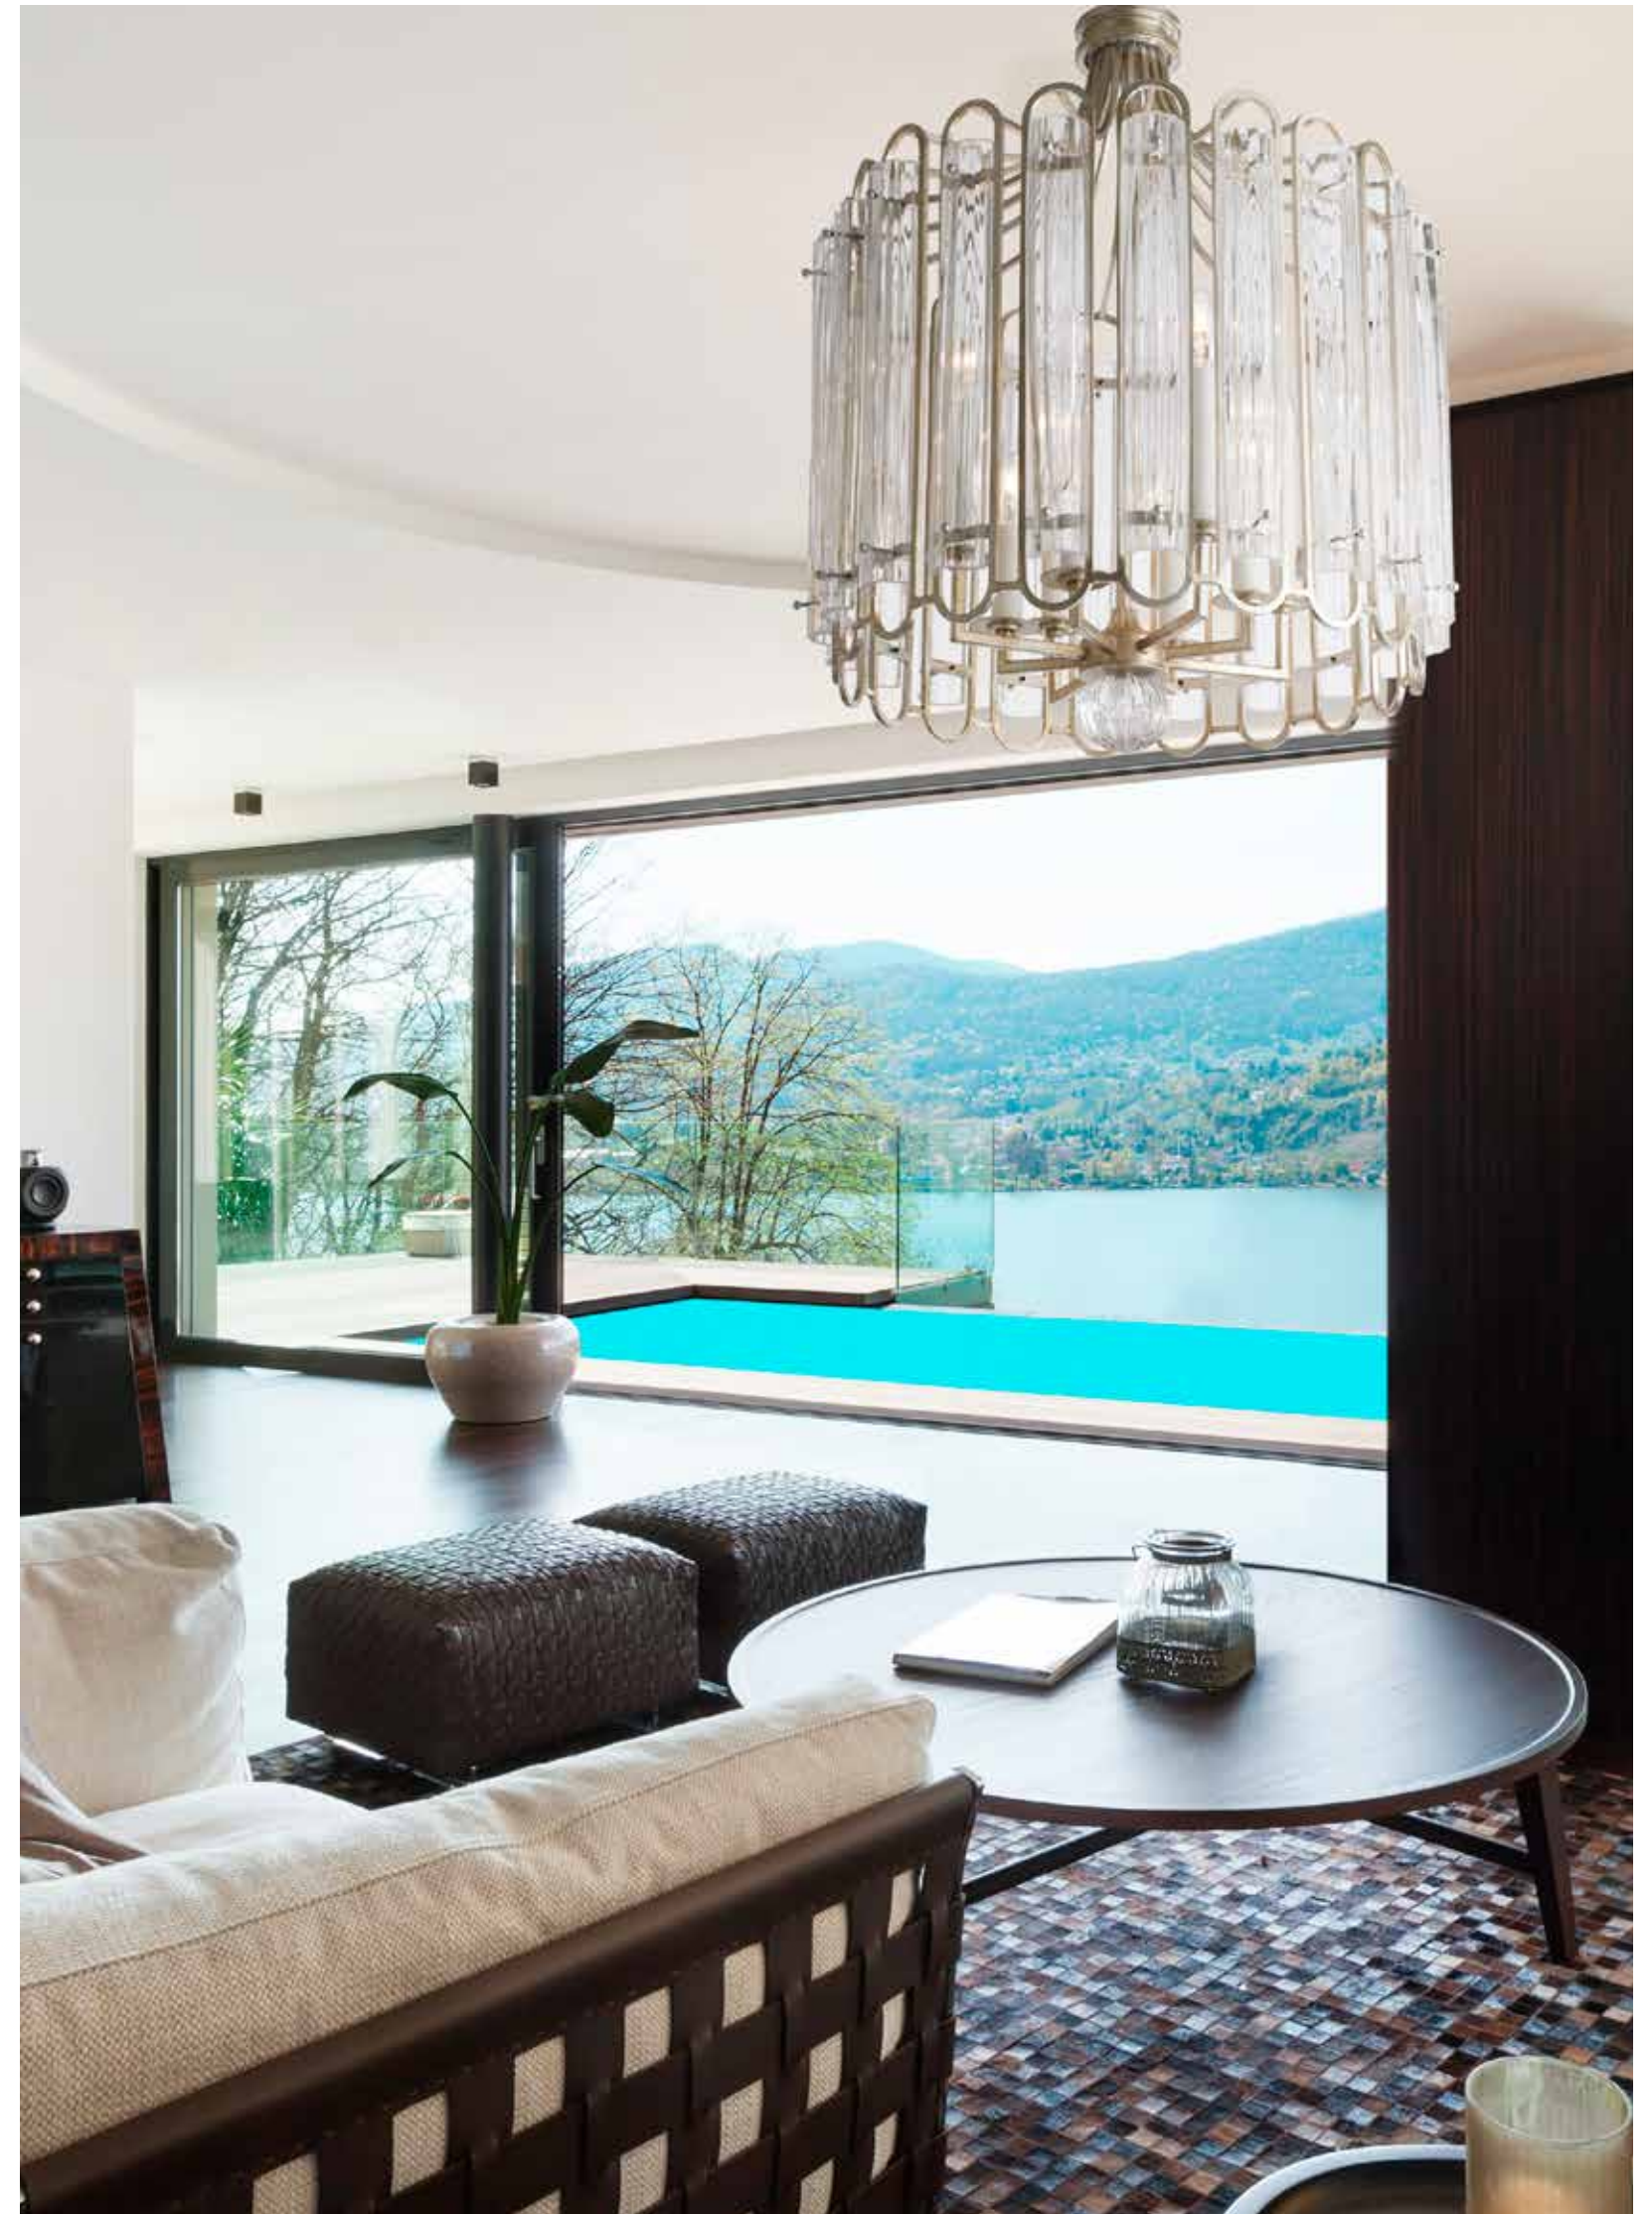

cod 20716

Art. 20716/S50-T
cm. ø55x75h | 8xE14 42W ES max