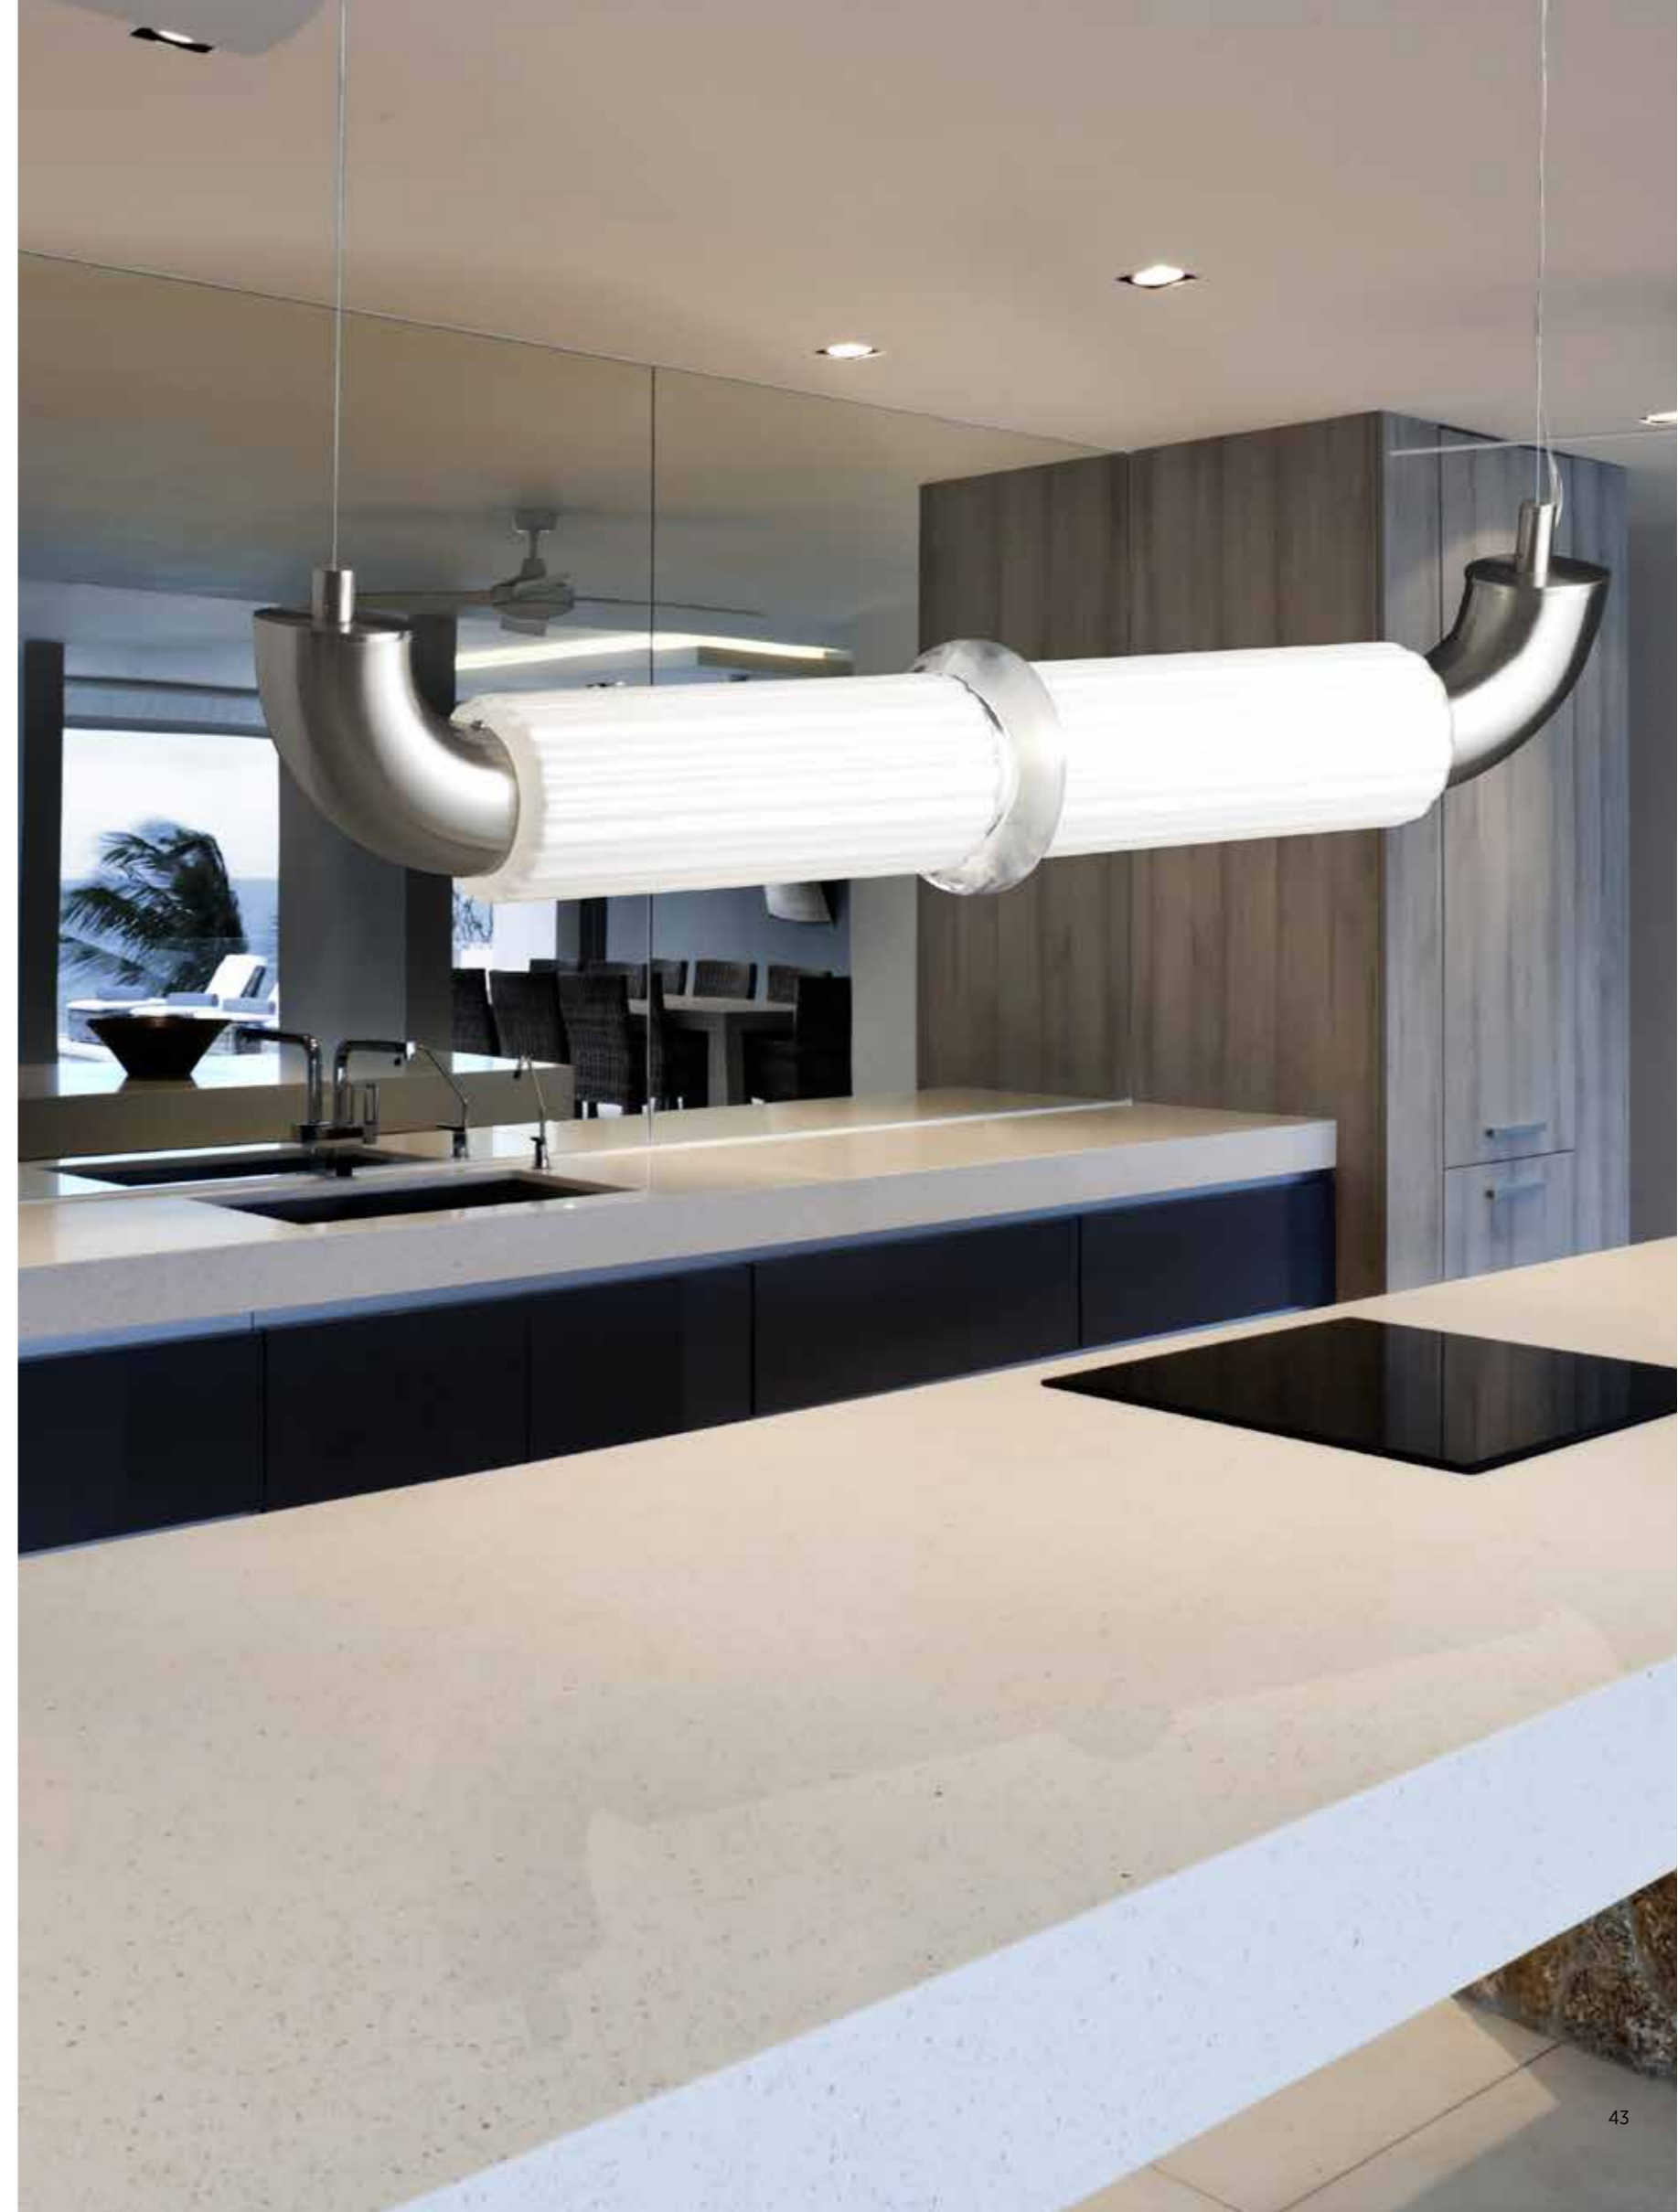

STILLUX
LIGHTING LAB

Art. 21047/C-OB
cm. ø30x100h (standard) min. height 50 (other height on request)
2 x E27 13W ES

Art. 21048/S-NB
cm. ø90x22h | 40W Strip Led (ballast included 24V)

Art. 21044/10-CB
cm. ø50x55h | 10 x E14 Tubolar led 4W