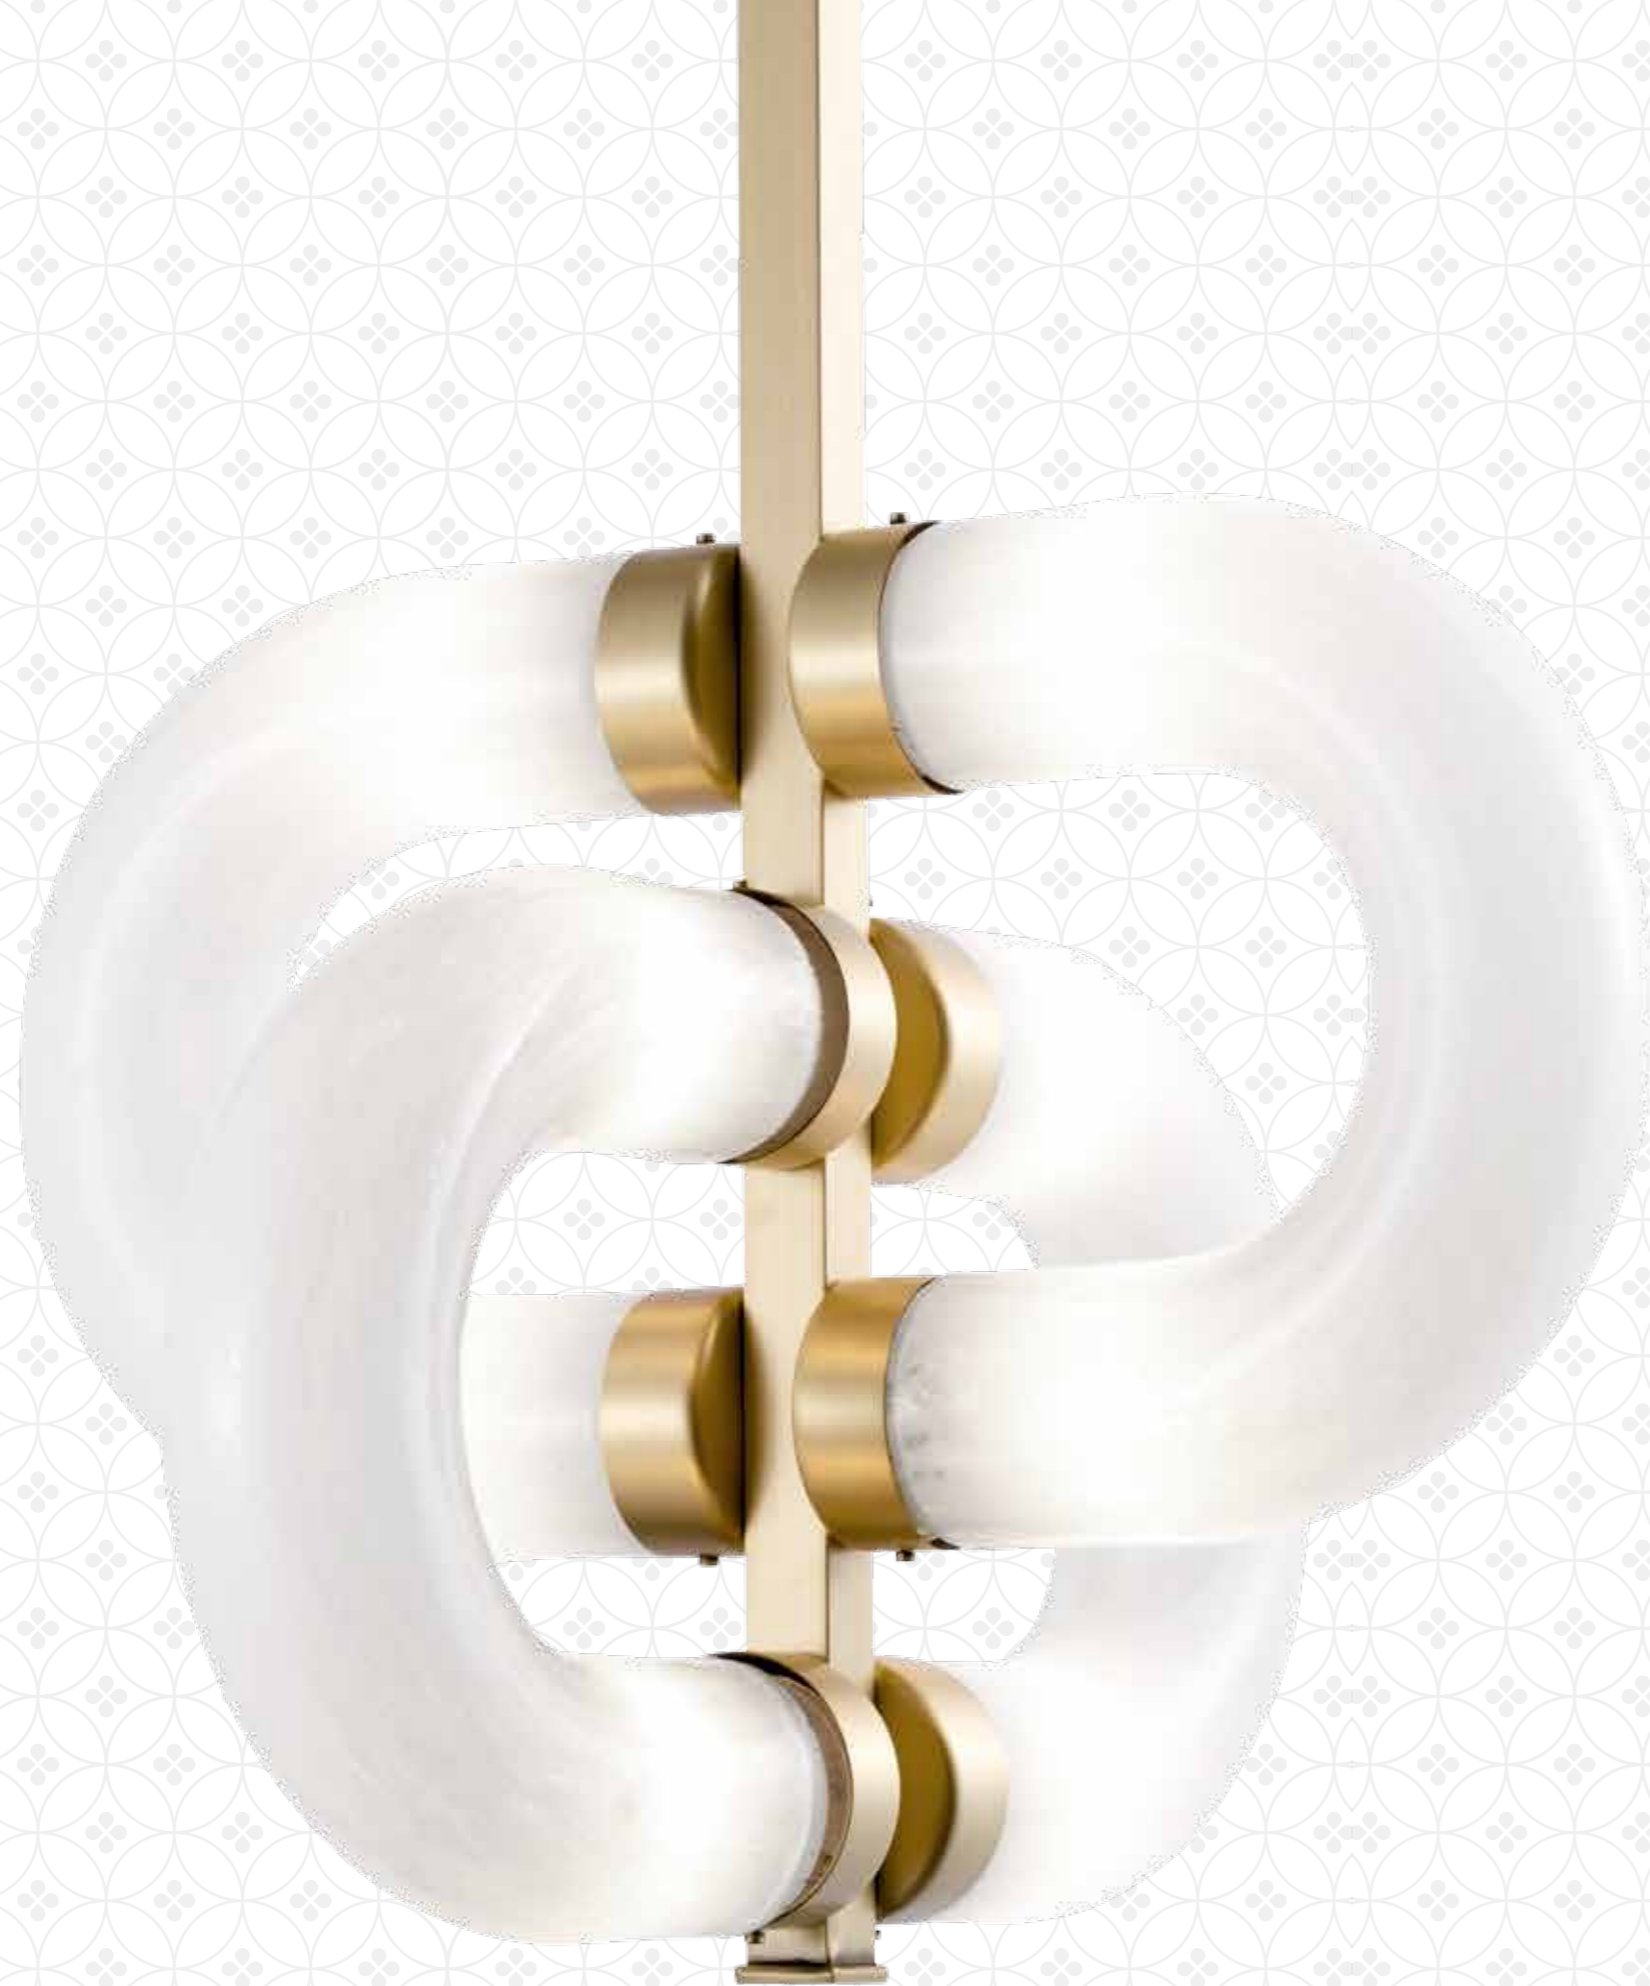

B - Art.21000/C1-BT
cm. ø27x27x70h | 4xE14 Tubolar led 4W

Art. 21010/LG-CB
cm. ø28x13 (base) x58h | 4xE14 Tubolar led 4W

Art. 21010/LG-GB
cm. ø28x13 (base) x58h | 4xE14 Tubolar led 4W

Art. 21010/LG-NT
cm. ø28x13 (base) x58h | 4xE14 Tubolar led 4W

Art. 21009/A-OT
cm. ø27x9x50h | 4xE14 Tubolar led 4W

Art. 21009/A-CB
cm. ø27x9x50h | 4xE14 Tubolar led 4W

Art. 21009/A-NT
cm. ø27x9x50h | 4xE14 Tubolar led 4W

Art. 21062/8L-NT
cm. ø55x55x90h (standard) min. height 35h (other height on request)
8 x E14 Tubolar led 4W

Art. 21061/16-CB
cm. ø47x100h | 16 x E14 Tubolar led 4W

Art. 21060/8S-0T
cm. ø47x100h | 8 x E14 Tubolar led 4W

Art. 21059/8-GB
cm. ø47x75h | 8 x E14 Tubolar led 4W

A

B

C

- A - Art. 21063/A-CT**
cm. ø7x25x26h | 2 x E14 Tubolar led 4W
- B - Art. 21063/A-OB**
cm. ø7x25x26h | 2 x E14 Tubolar led 4W
- C - Art. 21063/A-NB**
cm. ø7x25x26h | 2 x E14 Tubolar led 4W