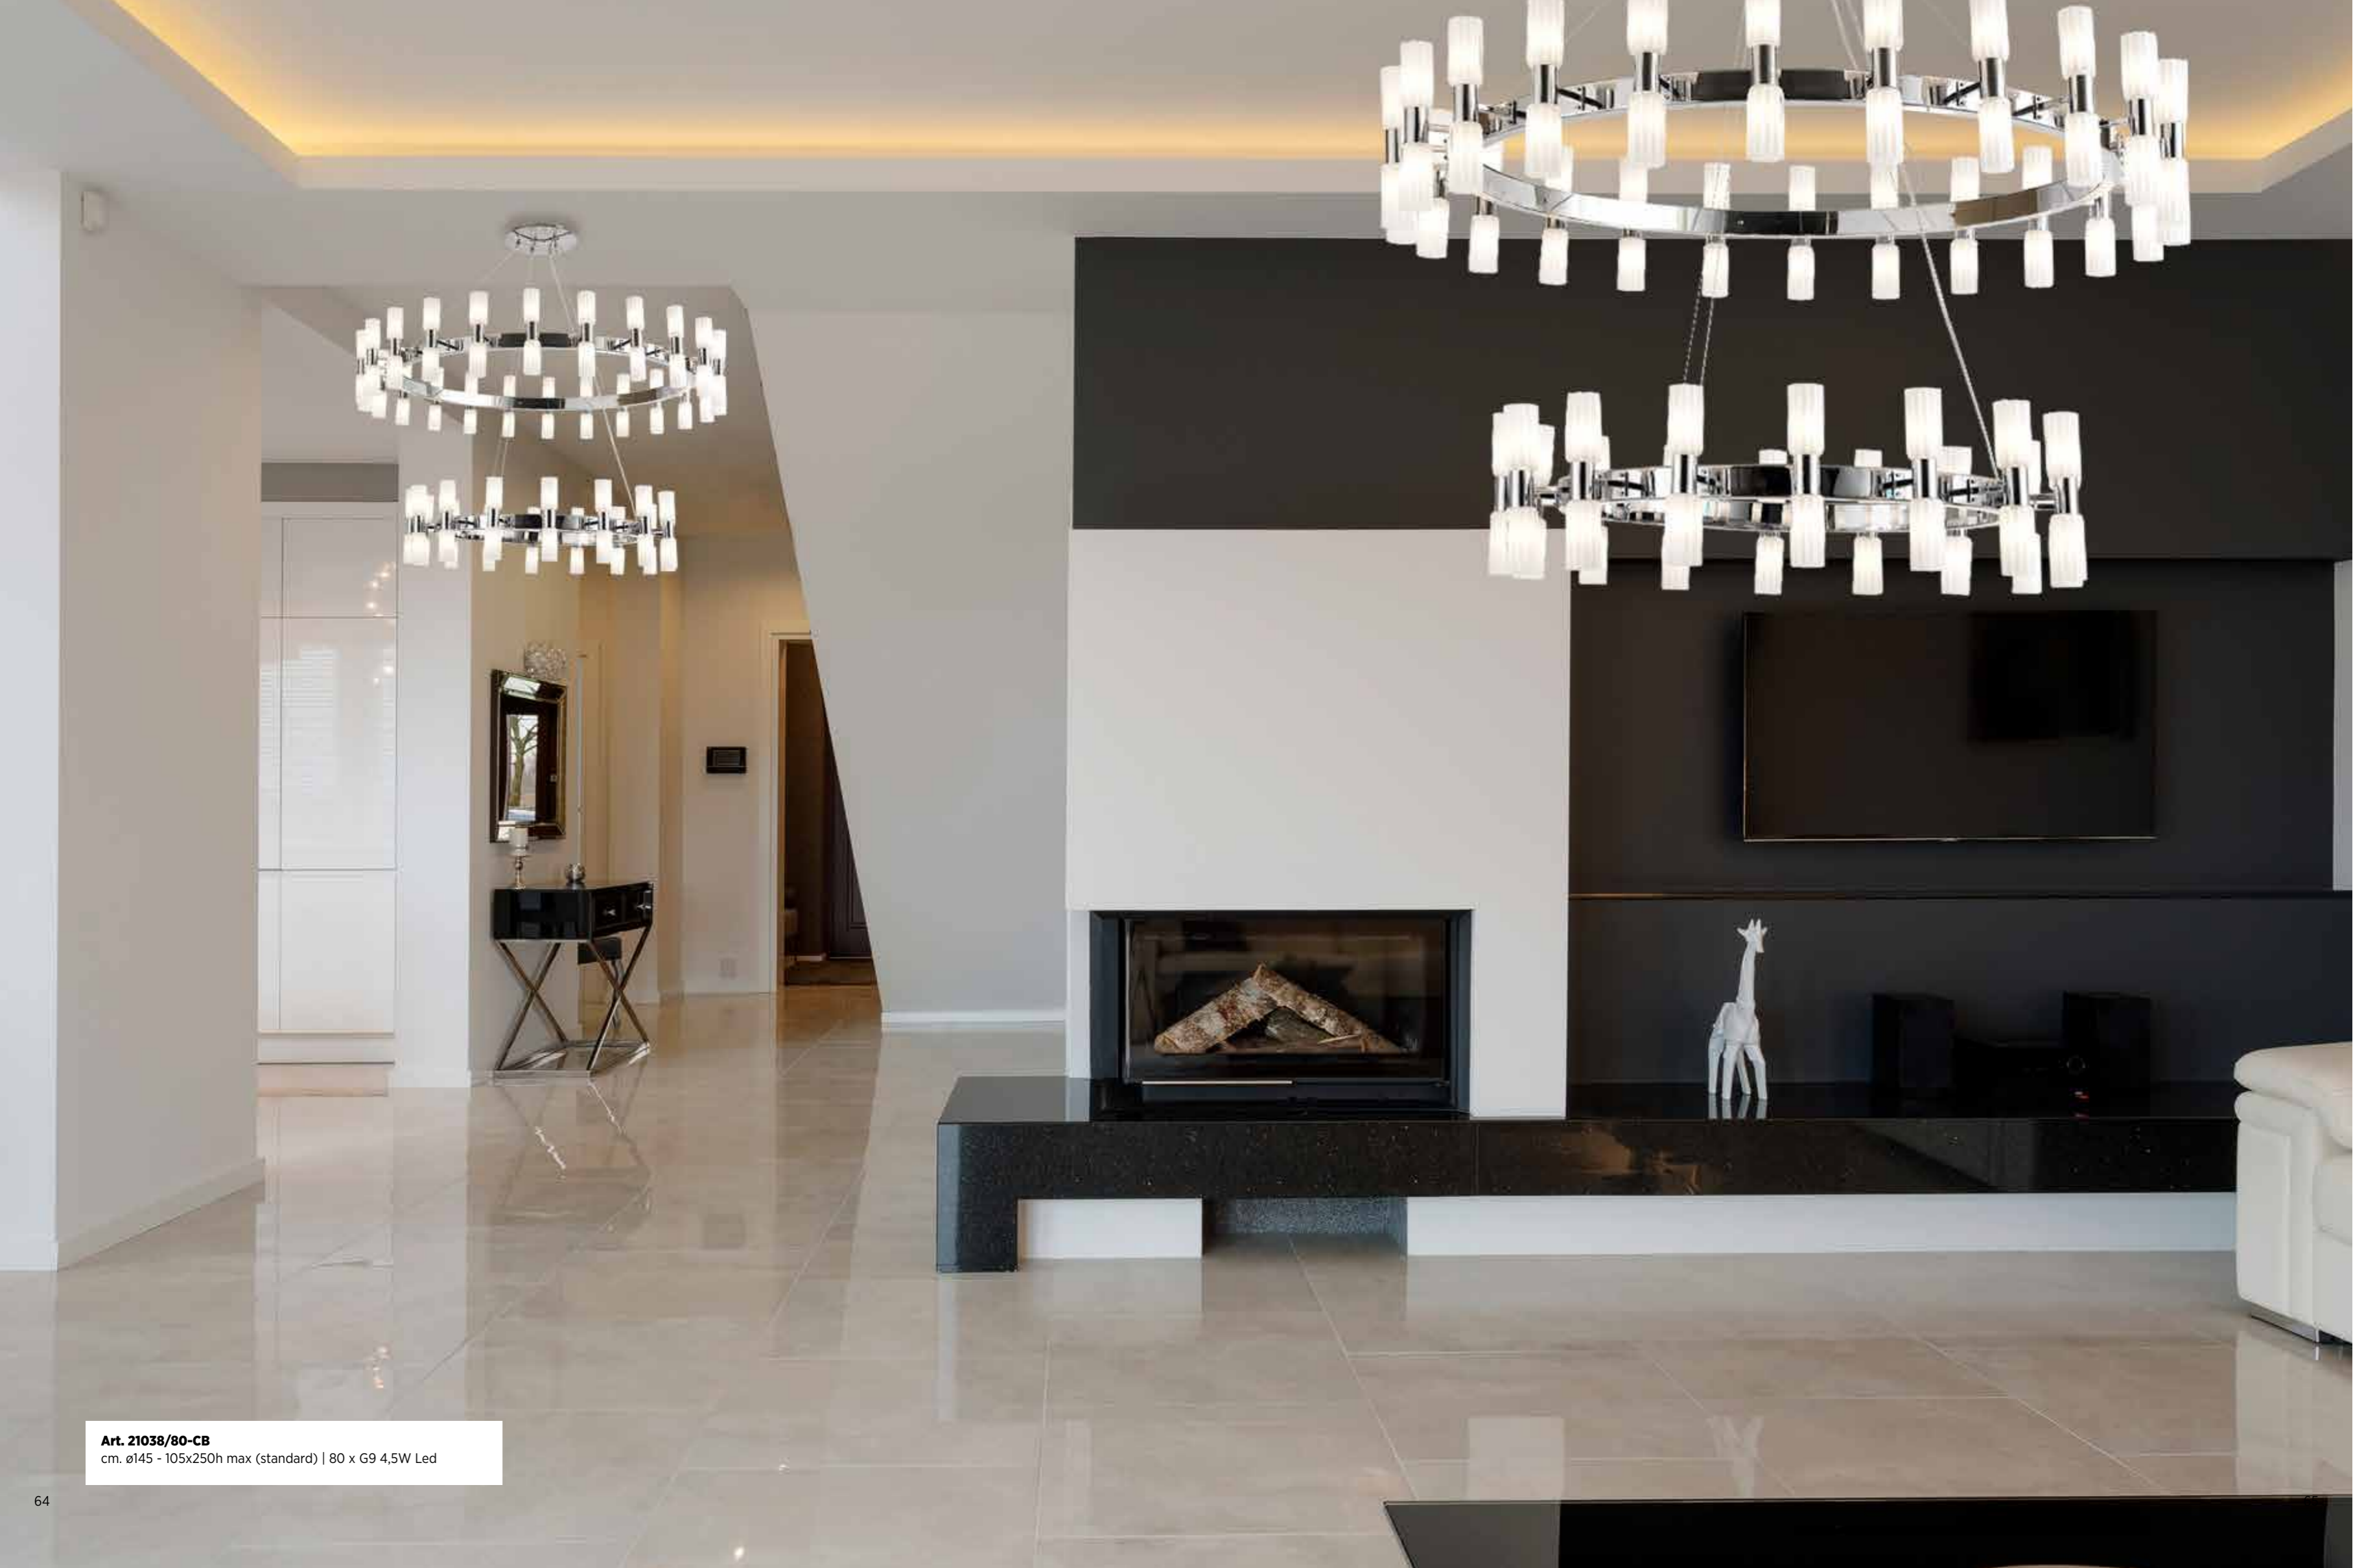

Art. 21038/80-CB
cm. ø145 - 105x250h max (standard) | 80 x G9 4,5W Led