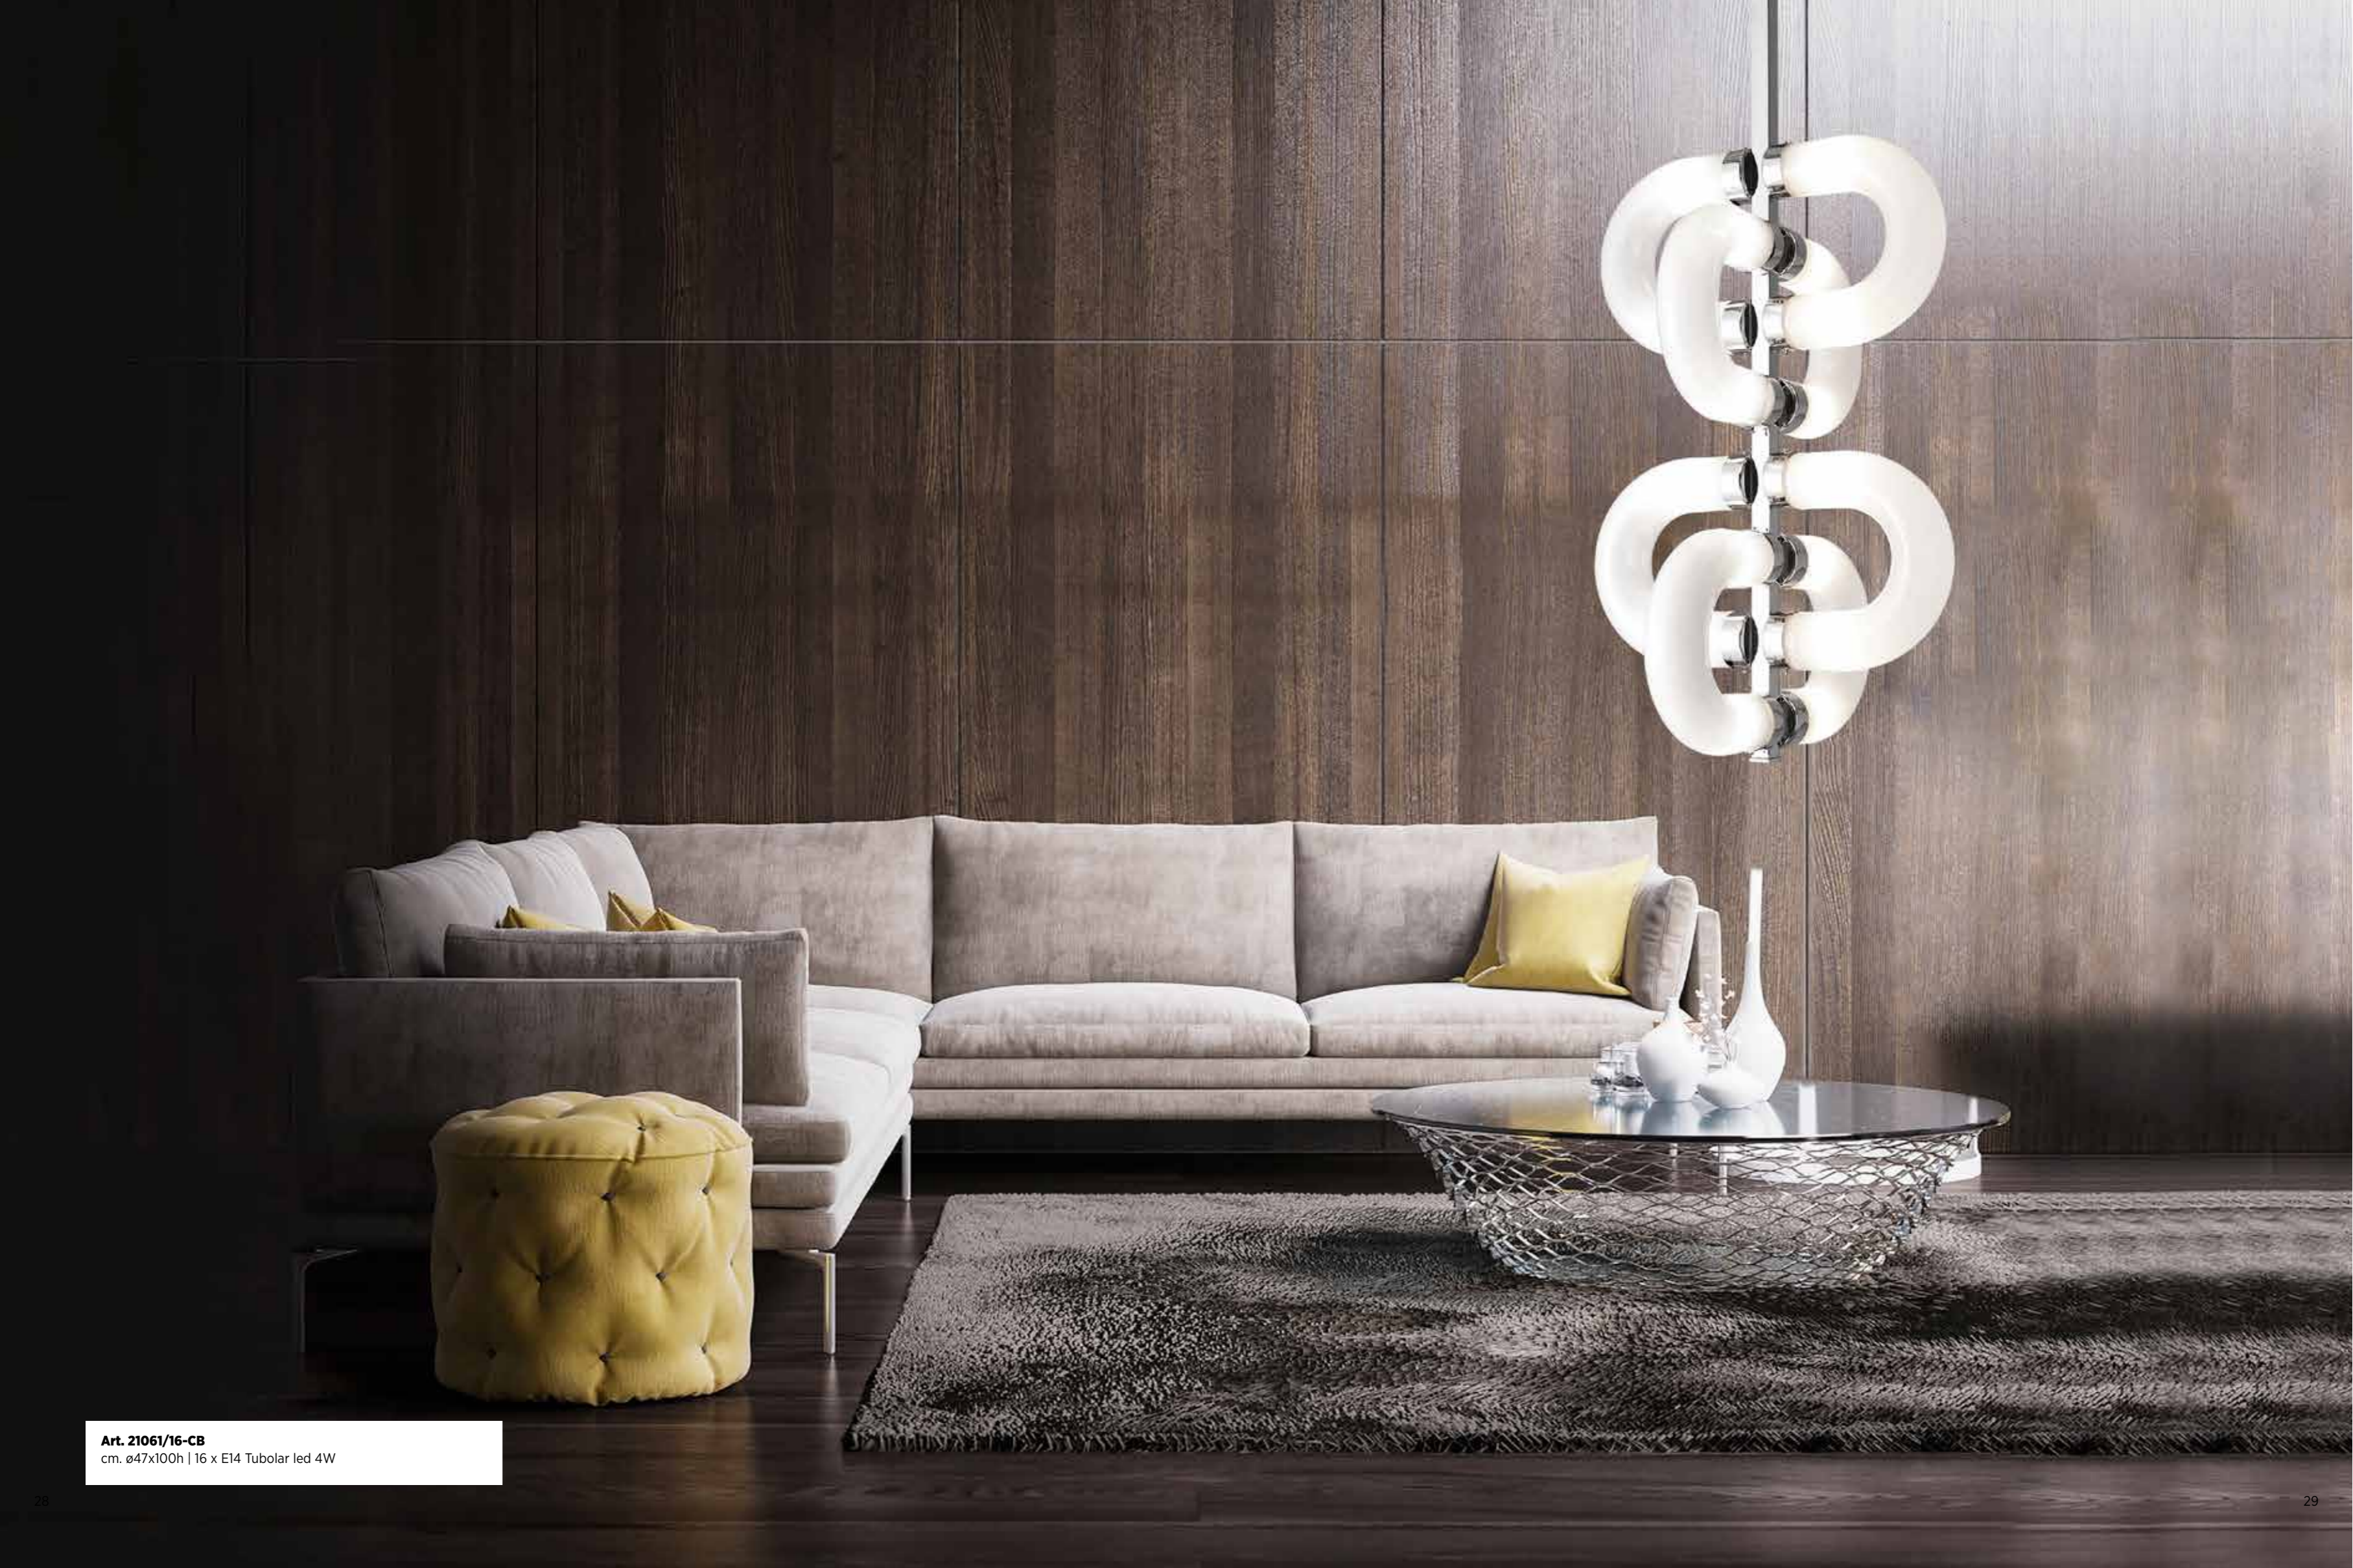

Art. 21009/A-OT
cm. ø27x9x50h | 4xE14 Tubolar led 4W

Art. 21009/A-CB
cm. ø27x9x50h | 4xE14 Tubolar led 4W

Art. 21009/A-NT
cm. ø27x9x50h | 4xE14 Tubolar led 4W

Art. 21062/8L-NT
cm. ø55x55x90h (standard) min. height 35h (other height on request)
8 x E14 Tubolar led 4W