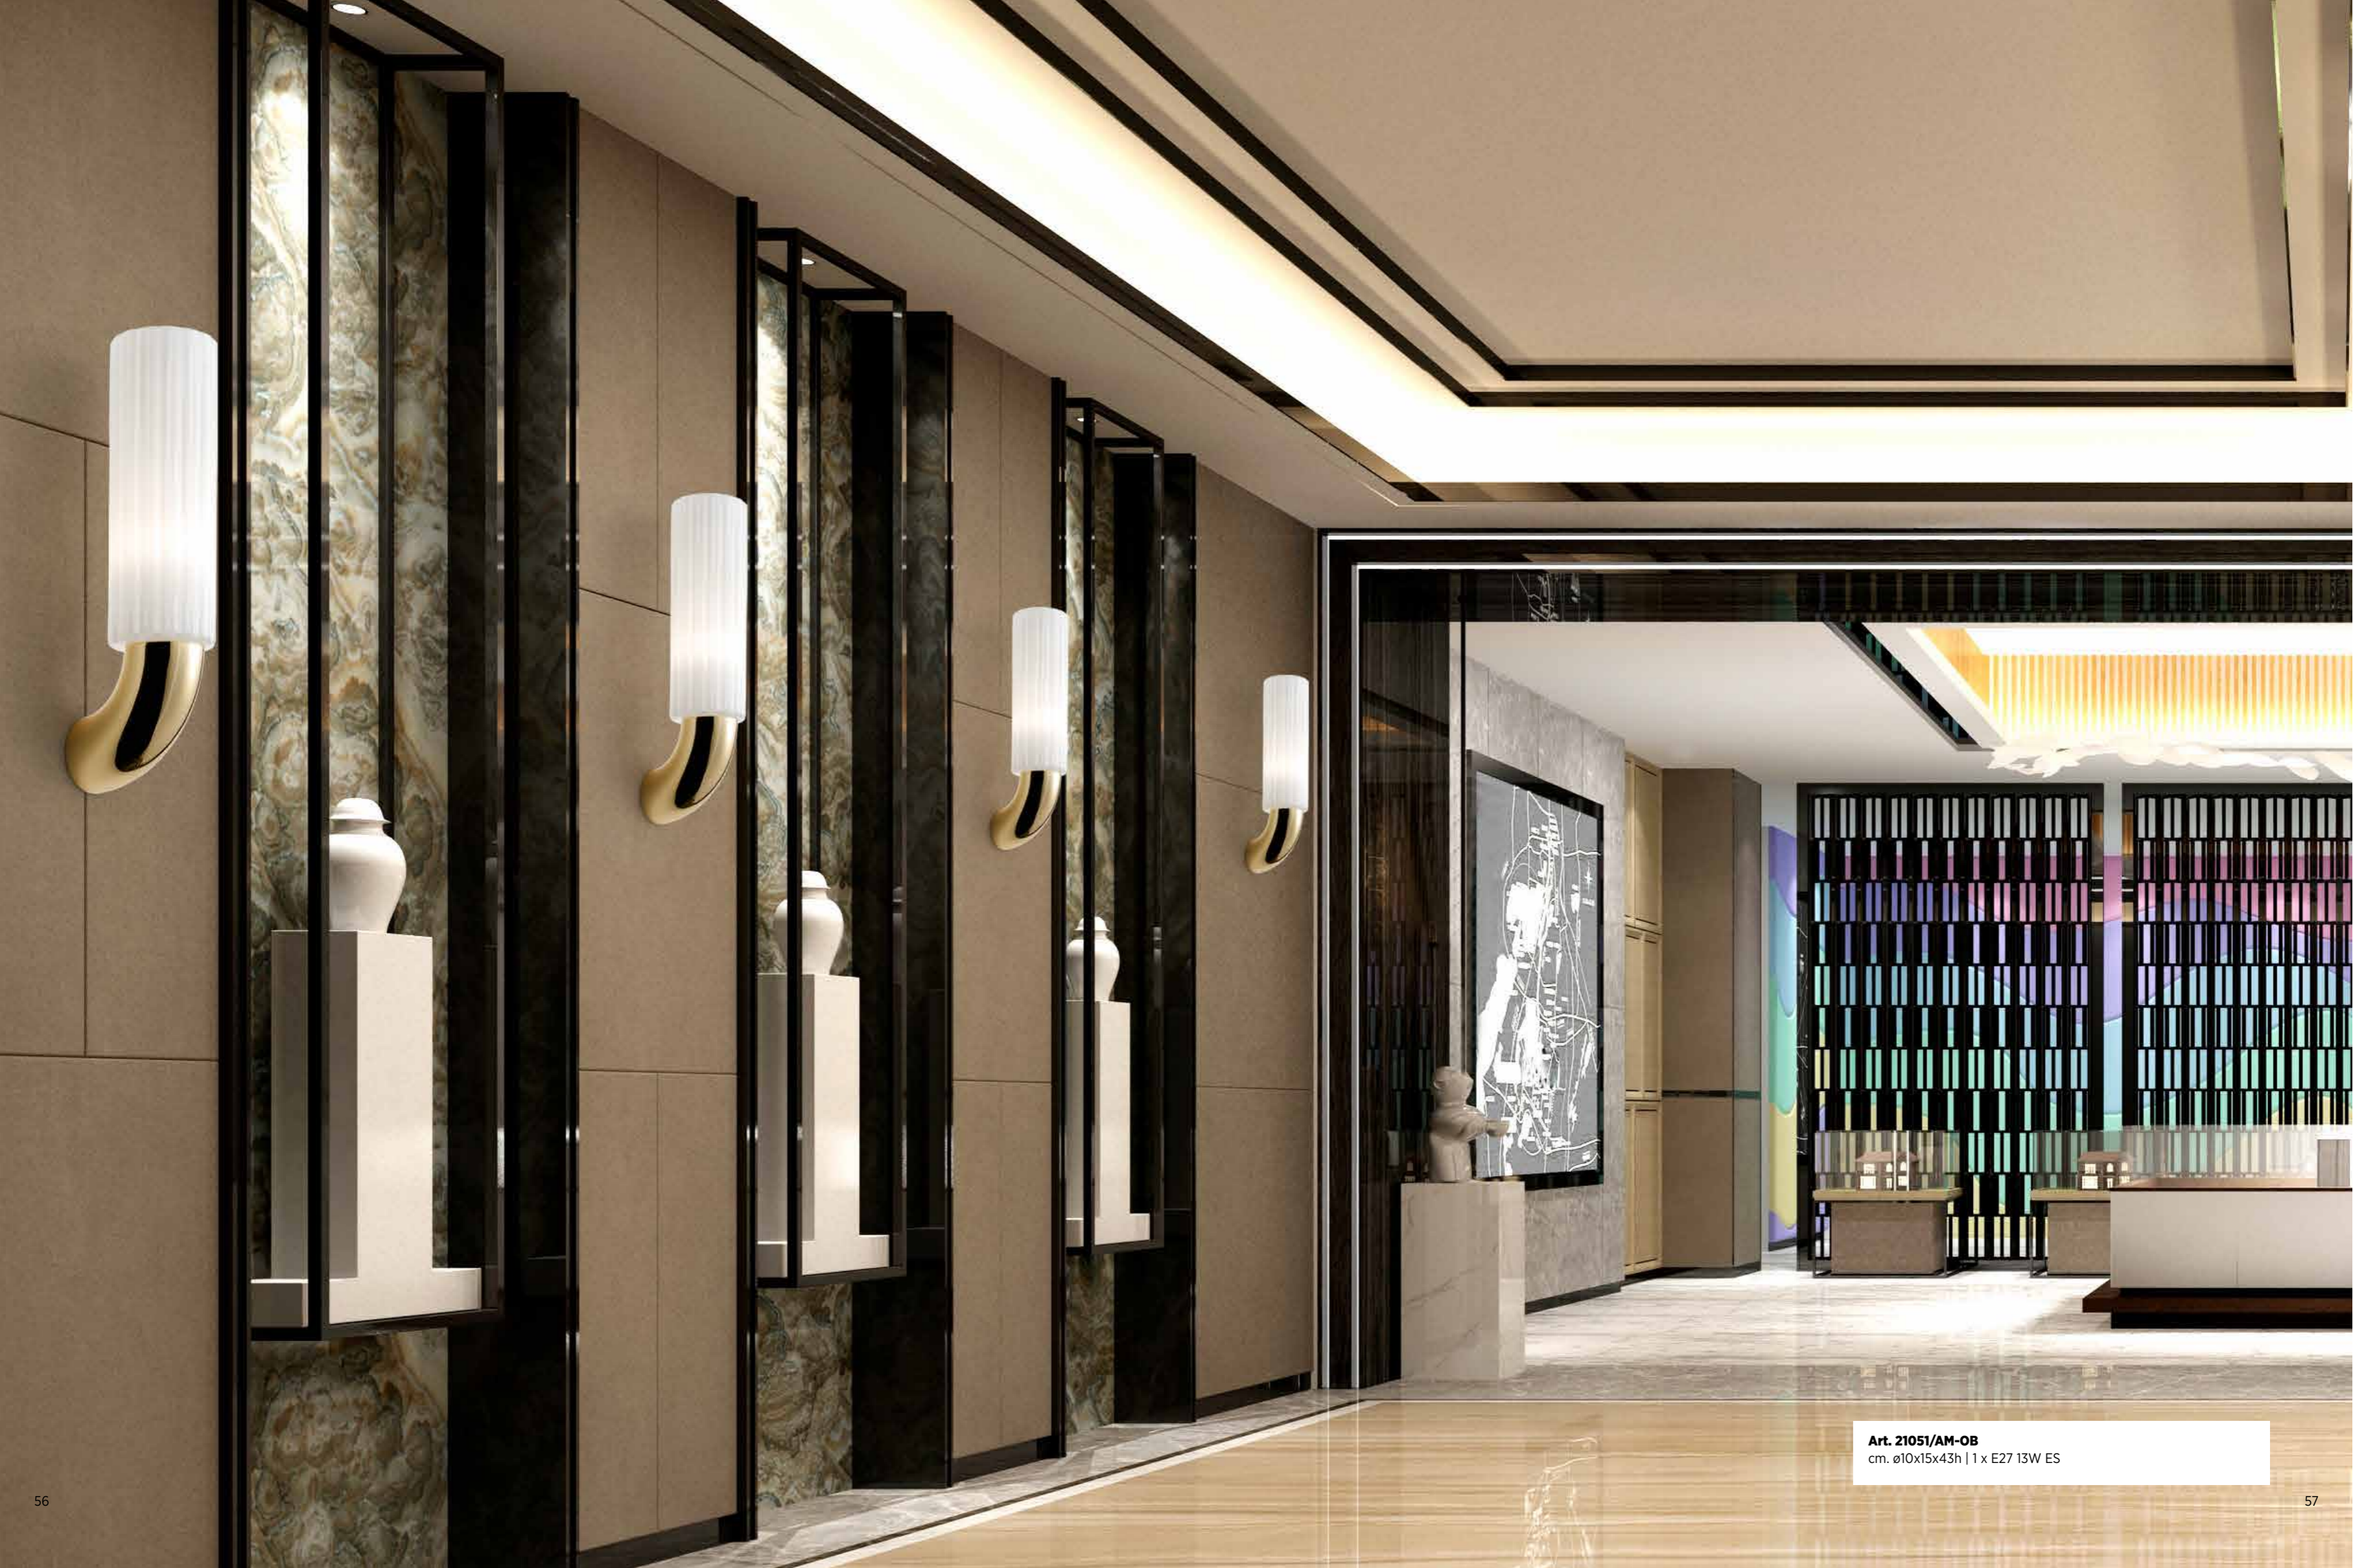

Art. 21052/AG-NB
cm. ø16x20x43h | 1 x E27 13W ES

Art. 21050/AP-CT
cm. ø9x12x28h | 1 x E14 Tubular led 4W

Art. 21049/A-CB
cm. ø6x10x19h | 1 x G9 4,5W Led

Art. 21051/AM-OB
cm. ø10x15x43h | 1 x E27 13W ES