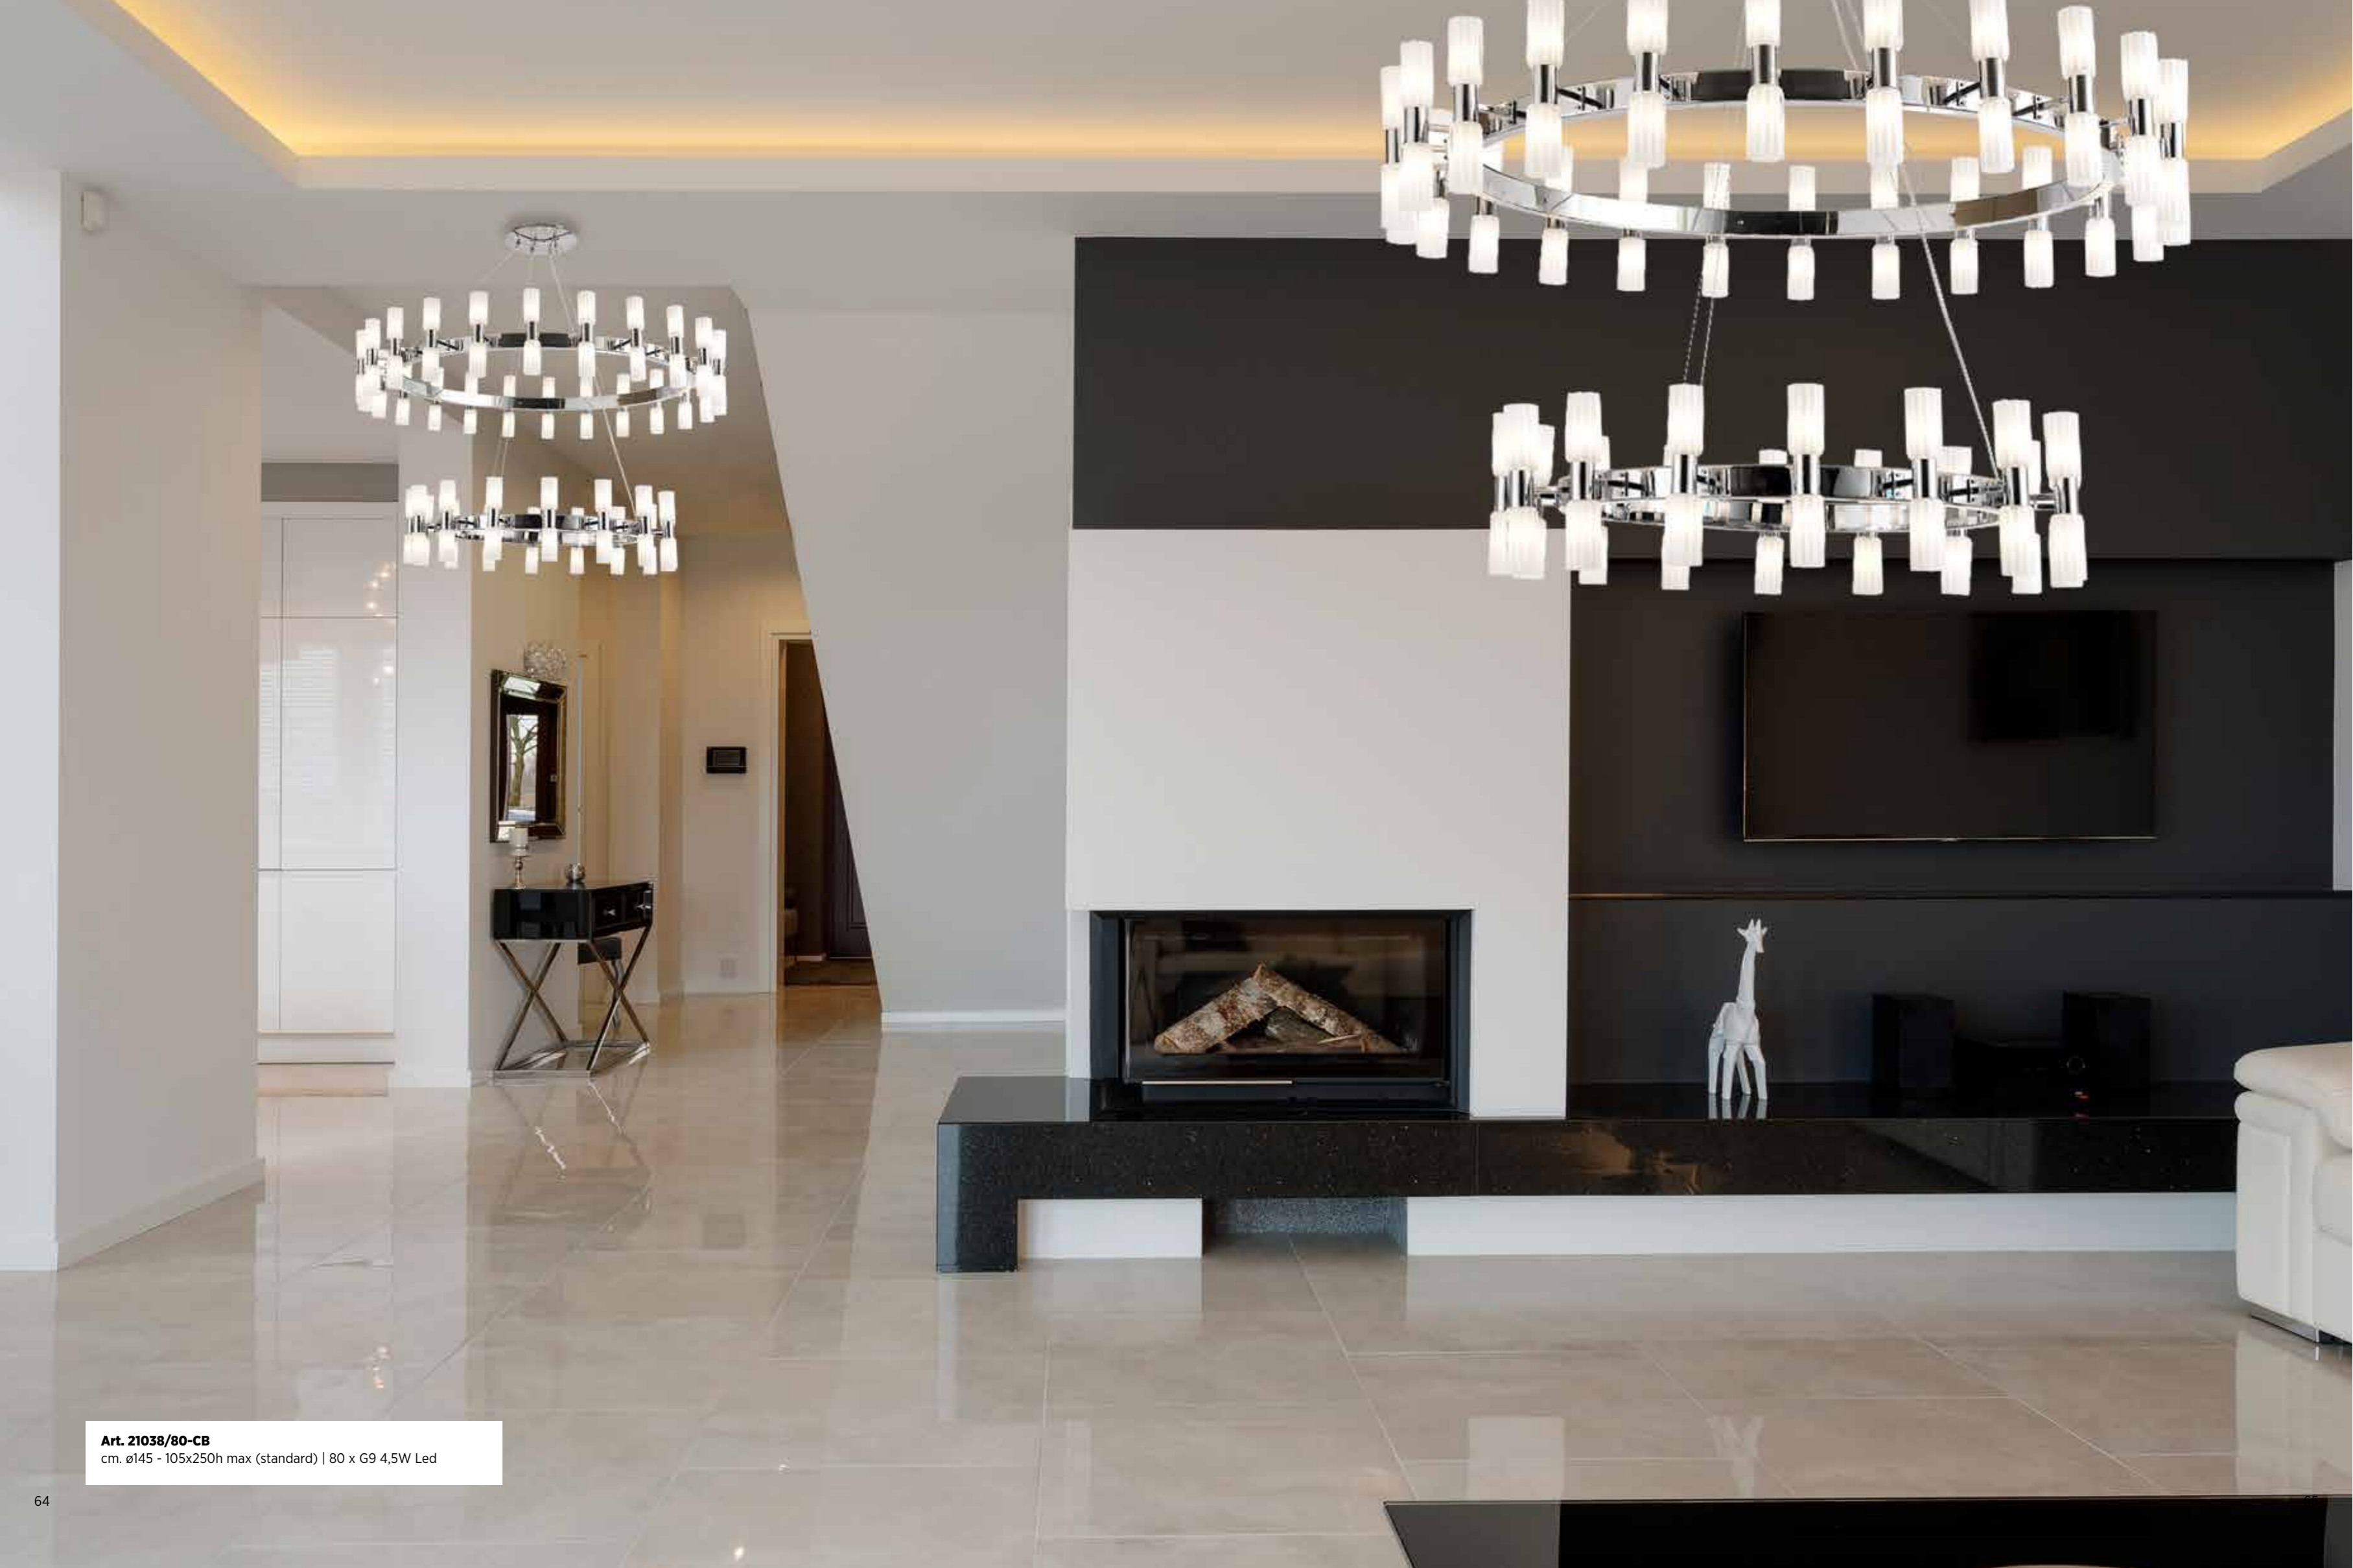

**Art.21058/S-NBT**  
cm. ø78x16x16h | 20W Strip led (ballast included 24V)

**Art. 21017/24-GT**  
cm. ø86x125h (standard) min. height 75 (other height on request)  
24 x E27 13W ES

**Art. 21041/20-0B**  
cm. ø73x28h | 20 x G9 4,5W Led