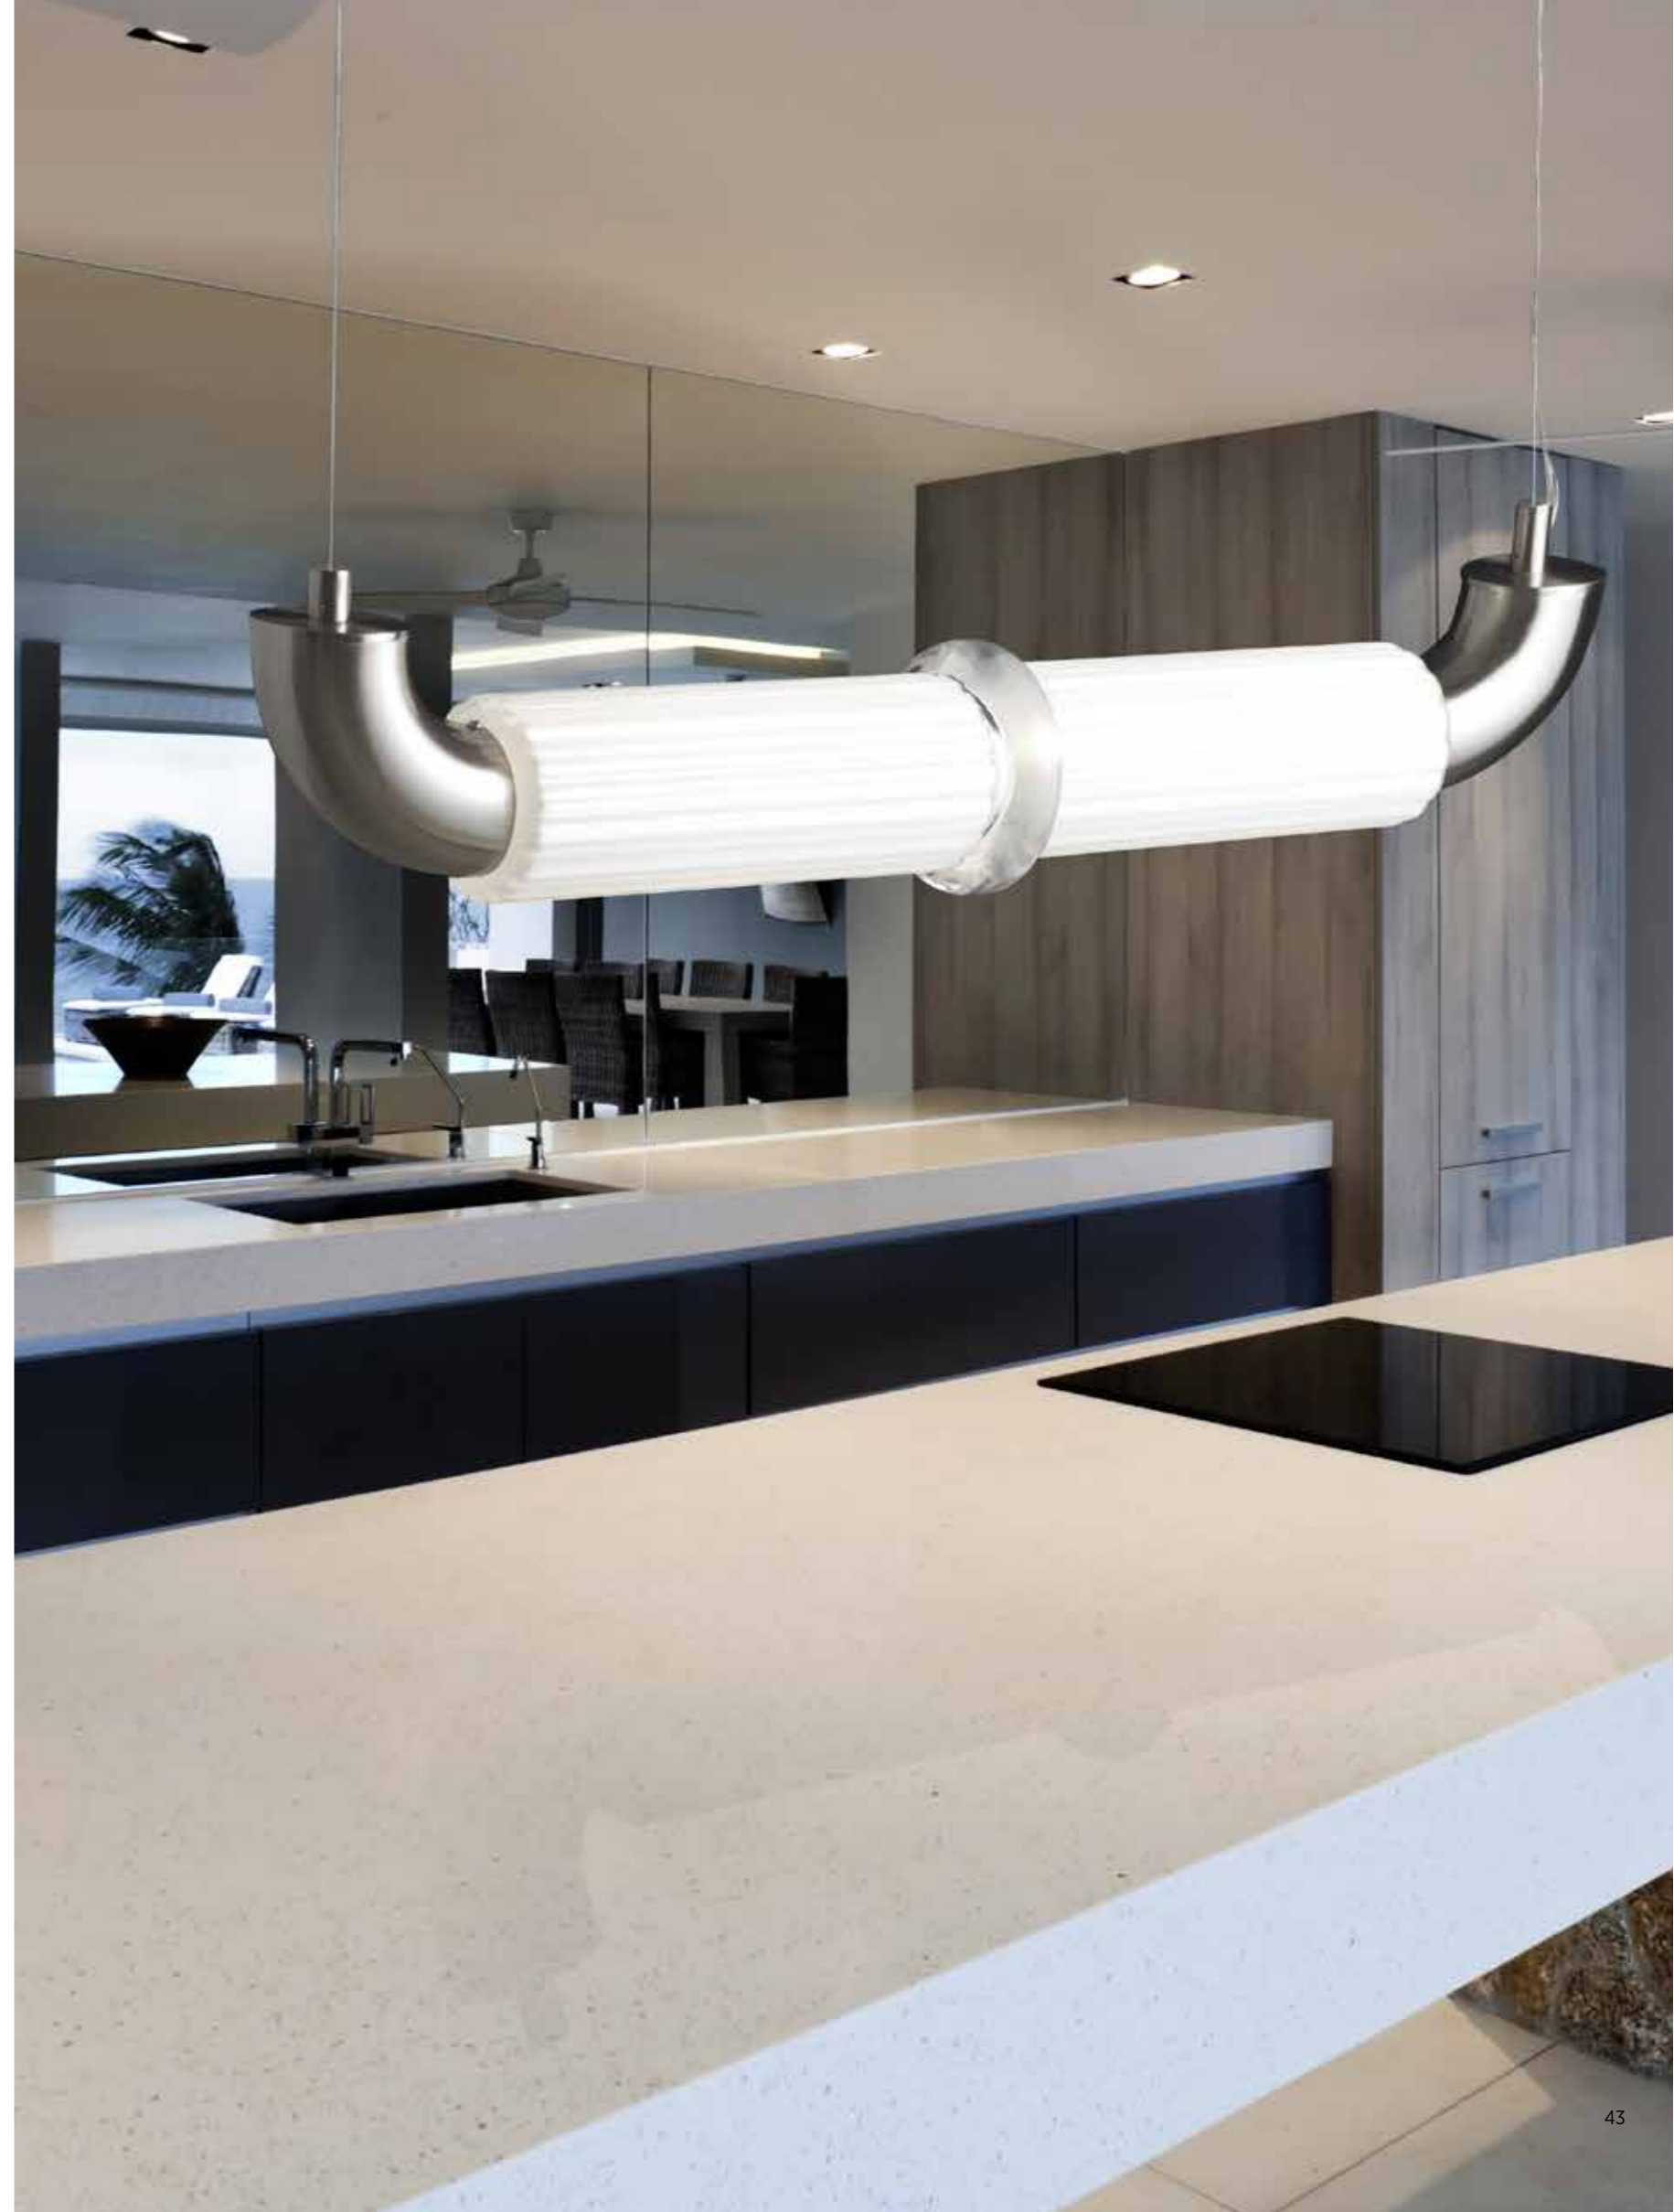

STILLUX  
LIGHTING LAB

**Art. 21047/C-OB**  
cm. ø30x100h (standard) min. height 50 (other height on request)  
2 x E27 13W ES

**Art. 21048/S-NB**  
cm. ø90x22h | 40W Strip Led (ballast included 24V)

**Art. 21044/10-CB**  
cm. ø50x55h | 10 x E14 Tubolar led 4W