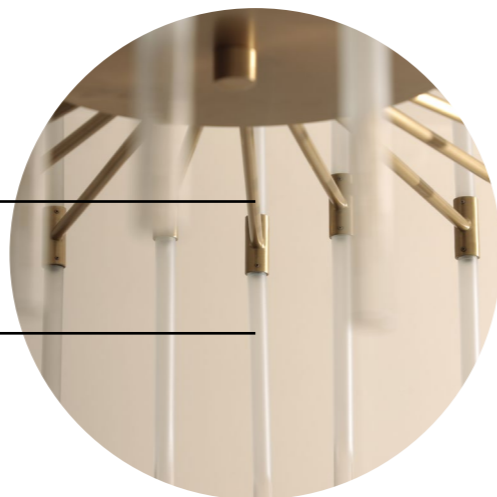

21503

ceiling lamp

Finitura metallo in ottone satinato
Metal finishing in satin brass

Diffusore in pirex satinato cm.25
Frosted pirex diffuser cm.25

[download technical sheet](#)

Art. 21503
Ø 106 cm - H 55 cm 64W Chip Led