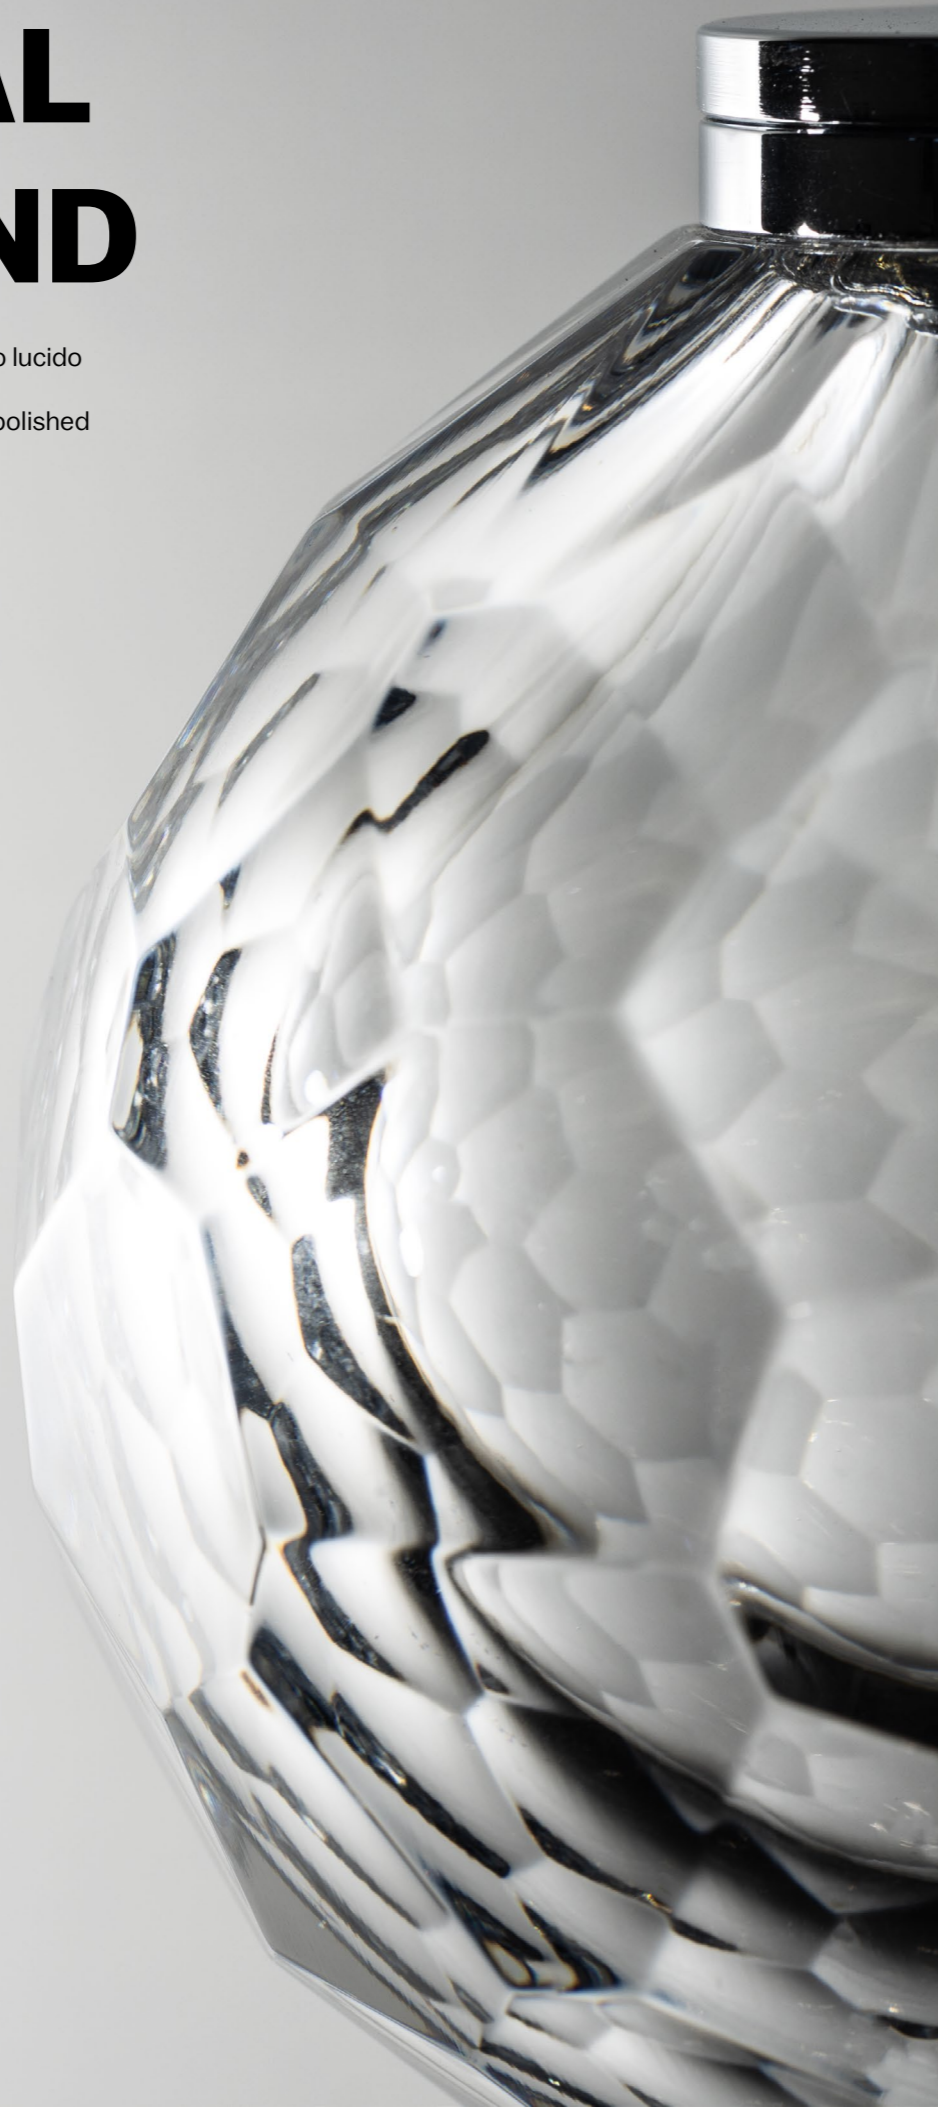

CRYSTAL DIAMOND

Cristallo trasparente certificato sfaccettato lucido

Transparent certified crystal faceted and polished