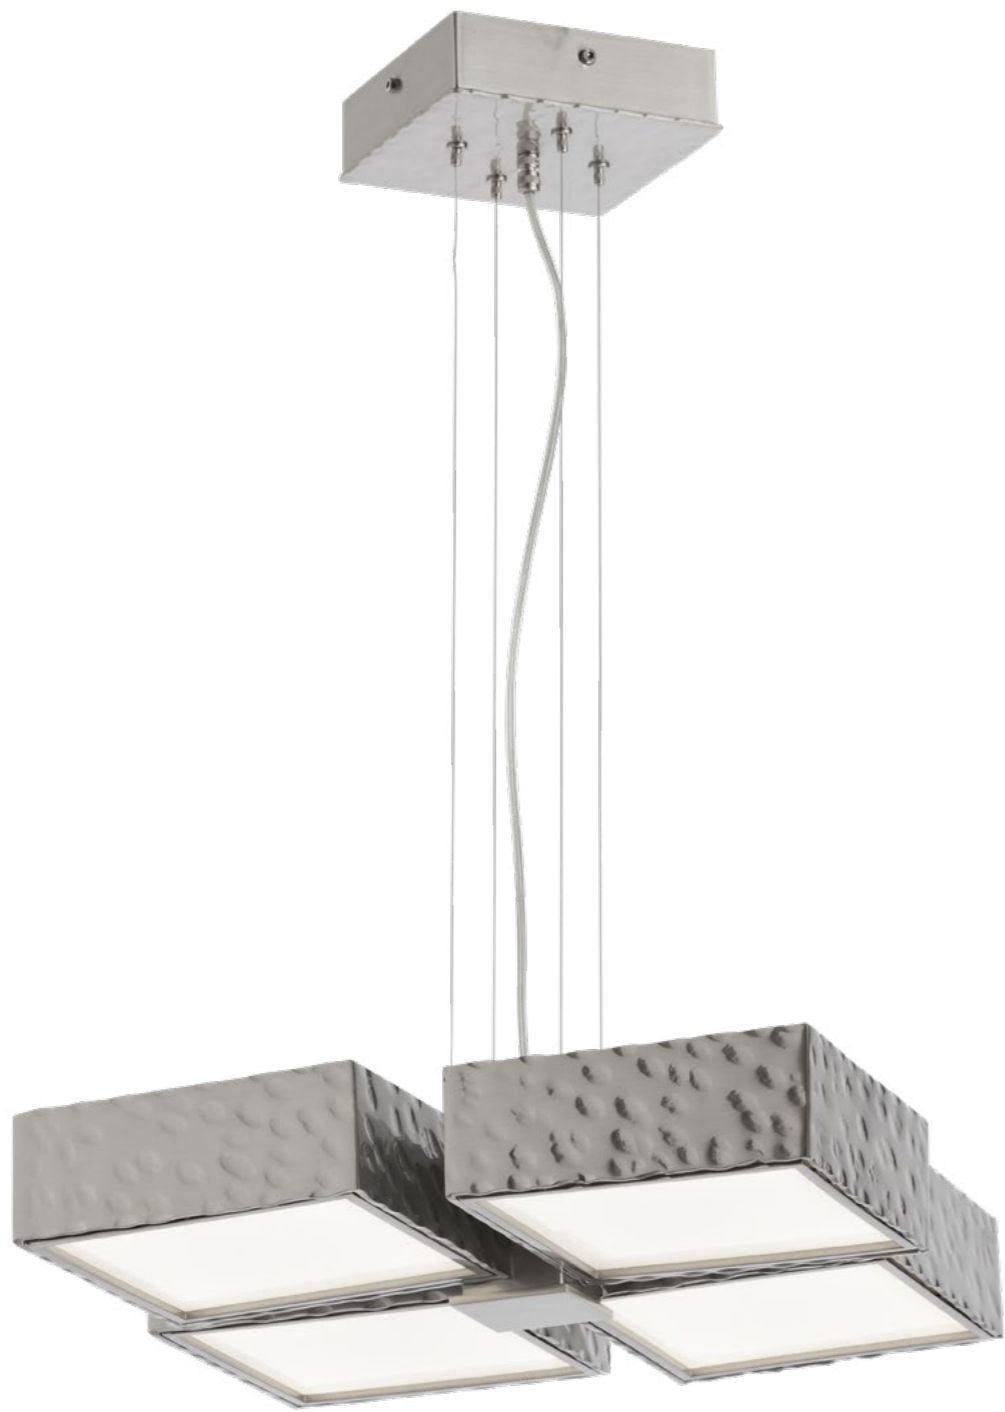

We exploited the square for his perfect geometric regularity, as symbol of constructive rationality, able to combine order and harmony.

21102/SR4

ceiling lamp

[download technical sheet](#)

21102/SR4-OB
Ø 85 cm. - H.20 cm. 72W Strip Led,.

21100/S2

ceiling lamp

[download technical sheet](#)

21100/S2-RB
Ø 20 cm. - H.42 cm. 36W Strip Led

21101/S3

ceiling lamp

[download technical sheet](#)

21101/S3-CS
Ø 20 cm. - H.63 cm. 54W Strip Led

21103/4

ceiling lamp

[download technical sheet](#)

21103/4-NB
Ø 47x47 cm. - H.12 cm. 72W Strip Led.

21104/A

Parete - Wall

[download technical sheet](#)

21104/A-NB
Ø 20 cm. - H.7 cm. Sp.23 cm. 18WStrip Led