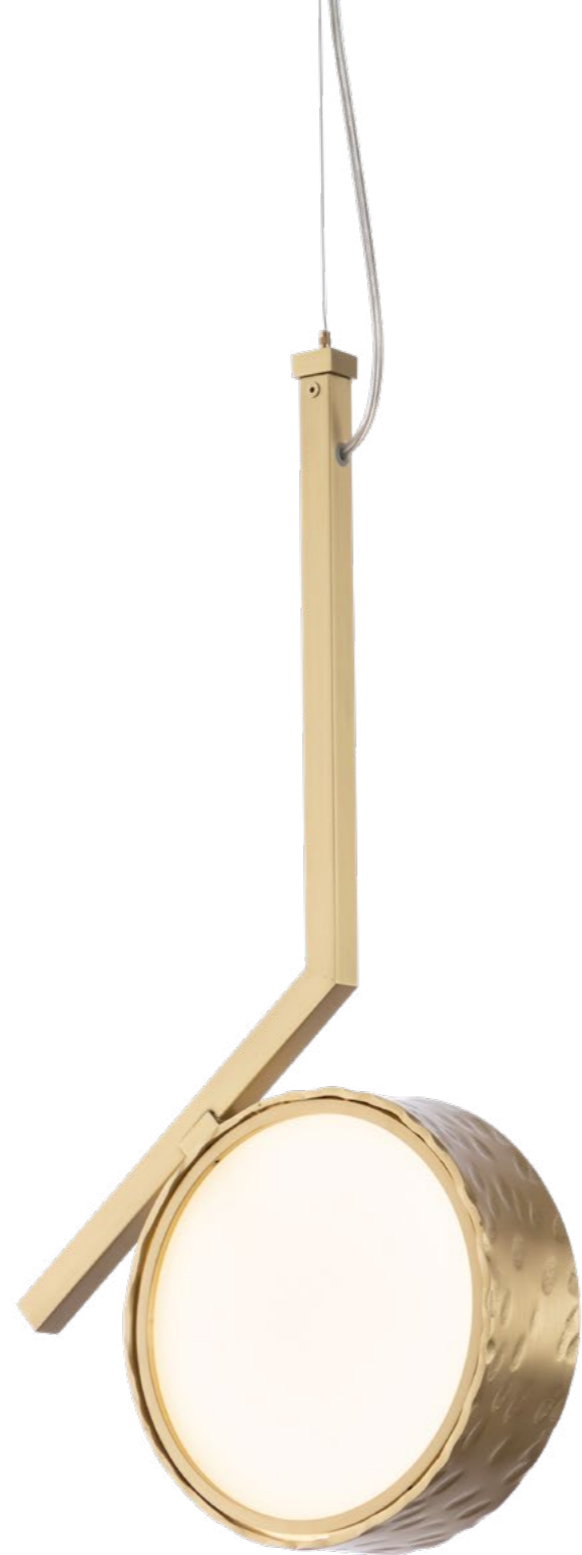

21208/SR12-OB
Ø 93x28 cm. - H.5 cm. 90W Strip Led

21213/V2

ceiling lamp

[download technical sheet](#)

21213/V2-CS
Ø 27 cm. - H.45 cm. 15W Strip Led

21214/V2

ceiling lamp

[download technical sheet](#)

21214/V2-RB
Ø 30 cm. - H.49 cm. 15W Strip Led

21088/V3

ceiling lamp

[download technical sheet](#)

21088/V3-CB
Ø 53 cm. - H.70 cm. 30W Strip Led

21212/V1

ceiling lamp

[download technical sheet](#)

21212/V1-OB
Ø 32 cm. - H.61 cm. 7,5W Strip Led.

21086/V1

ceiling lamp

[download technical sheet](#)

21086/V1-GB
Ø 31 cm. - H.60 cm. 15W Strip Led

21211/SG

ceiling lamp

[download technical sheet](#)