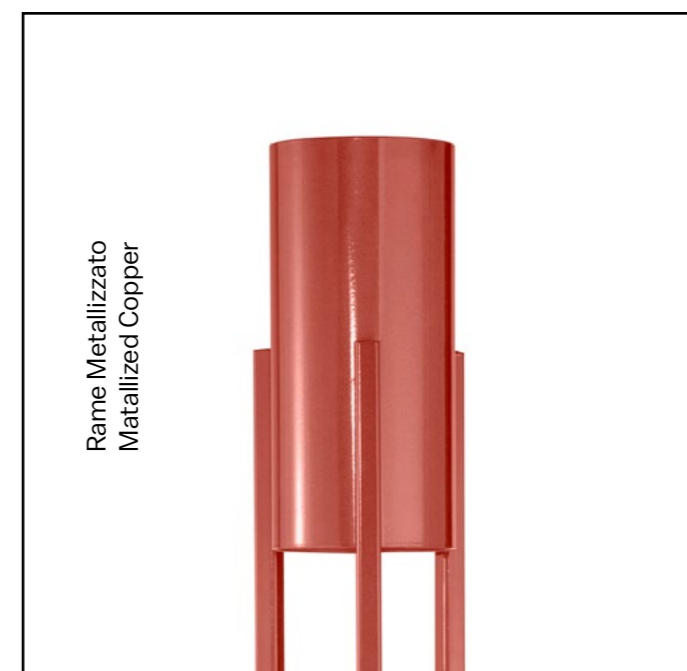

Rame Metallizzato
Matallized Copper