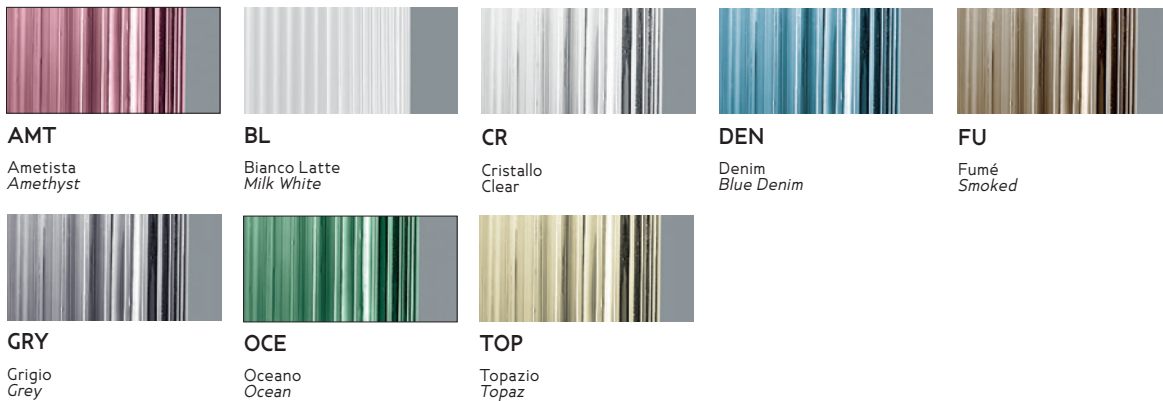

Finitura Vetro / Glass Finishes