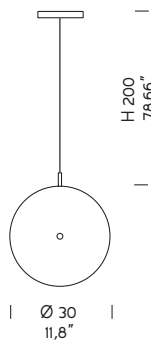

0611
LED 9W

0614
LED 6W

0615
LED 9W

TR3-D

ROU5-D

KIT
ON DEMAND

Finitura Vetro / Glass Finishes

Finitura Metallo / Metal Finishes/ Cables

Dati Tecnici / Technical Data

LED 6W · 3000 K · CRI 90 · 800 Lumen
LED 10W · 3000 K · CRI 90 · 1100 Lumen
LED 6W · 3000 K · CRI 90 · 800 Lumen

LED 9W · 3000 K · CRI 90 · 1200 Lumen
LED 15W · 3000 K · CRI 90 · 1600 Lumen
LED 9W · 3000 K · CRI 90 · 1200 Lumen