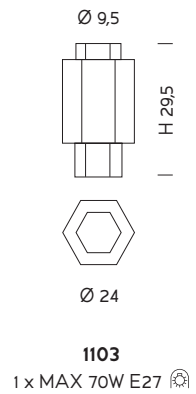

Finitura Vetro / Glass Finishes

Finitura Metallo / Metal Finishes/ Cables