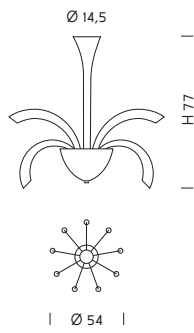

PHOENIX

2030/9
9 x MAX 25W G9