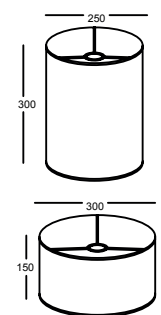

# BON BON

**0510**  
1 x MAX 70W E27  
o/or LED bulb

**0511**  
1 x MAX 70W E27  
o/or LED bulb

**0512**  
1 x MAX 70W E27  
o/or LED bulb

**TR3**

**ROU5**

**KIT  
ON DEMAND**

**LAMP SHADE**