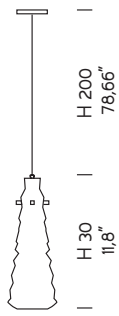

# CHAOTIC

Ø 12  
4,7"

**0900**

1 x MAX 42W E14 o/  
or LED bulb

Ø 18  
7,1"

**0901**

1 x MAX 70W E27  
o/or LED bulb

**TR3**