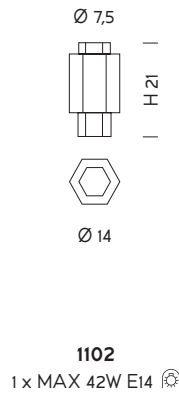

Finitura Vetro / Glass Finishes

Finitura Metallo / Metal Finishes/ Cables