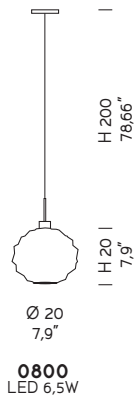

EMISPHERA

Finitura Vetro / Glass Finishes

Finitura Metallo / Metal Finishes/ Cables

Dati Tecnici / Technical Data

LED 6,5W · 3000 K · CRI 90 · 700 Lumen

LED 8W · 3000 K · CRI 90 · 850 Lumen