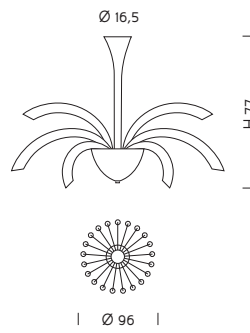

2030/21
21 x MAX 25W G9