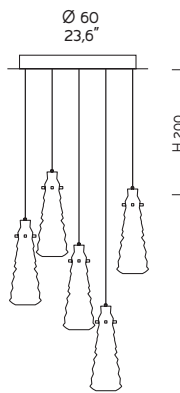

# CHAOTIC

Ø 12  
4,7"

**0900**

1 x MAX 42W E14 o/  
or LED bulb

Ø 18  
7,1"

**0901**

1 x MAX 70W E27  
o/or LED bulb

**TR3**