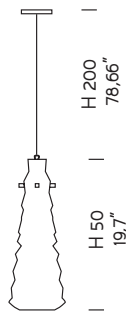

# CHAOTIC

Ø 12  
4,7"

**0900**

1 x MAX 42W E14 o/  
or LED bulb

Ø 18  
7,1"

**0901**

1 x MAX 70W E27  
o/or LED bulb

**TR3**