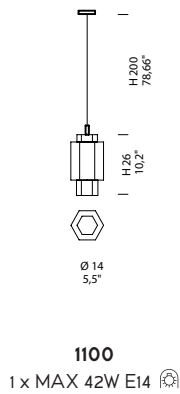

Finitura Vetro / Glass Finishes

Finitura Metallo / Metal Finishes/ Cables