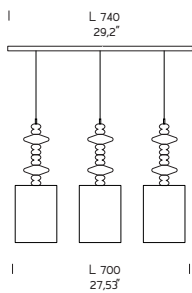

# BON BON

**0510**  
1 x MAX 70W E27  
o/or LED bulb

**0511**  
1 x MAX 70W E27  
o/or LED bulb

**0512**  
1 x MAX 70W E27  
o/or LED bulb

**TR3**

**ROU5**

**KIT  
ON DEMAND**

**LAMP SHADE**