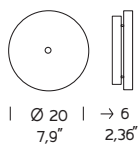

# \_Lulù

Design  
DOMENICO RINALDI

344

**0610**  
LED 6W

**0611**  
LED 9W

**0614**  
LED 6W

**0615**  
LED 9W

**0612**