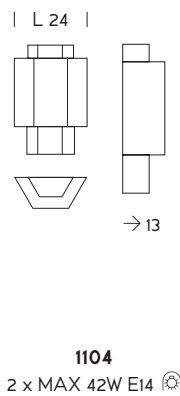

Finitura Vetro / Glass Finishes

Finitura Metallo / Metal Finishes/ Cables