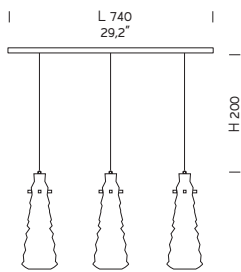

# CHAOTIC

Ø 12  
4,7"

**0900**

1 x MAX 42W E14 o/  
or LED bulb

Ø 18  
7,1"

**0901**

1 x MAX 70W E27  
o/or LED bulb

**TR3**