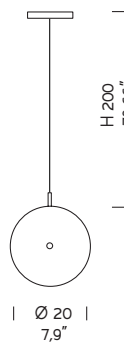

# \_Lulù

Design  
DOMENICO RINALDI

344

**0610**  
LED 6W

**0611**  
LED 9W

**0614**  
LED 6W

**0615**  
LED 9W

**0612**