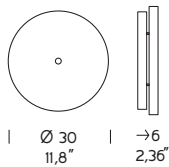

# \_Lulù

Design  
DOMENICO RINALDI

344

**0610**  
LED 6W

**0611**  
LED 9W

**0614**  
LED 6W

**0615**  
LED 9W

**0612**