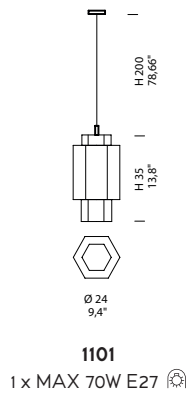

Finitura Vetro / Glass Finishes

Finitura Metallo / Metal Finishes/ Cables