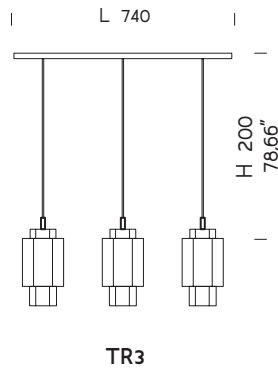

Finitura Vetro / Glass Finishes

Finitura Metallo / Metal Finishes/ Cables