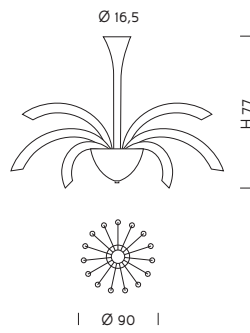

2030/15
15 x MAX 25W G9