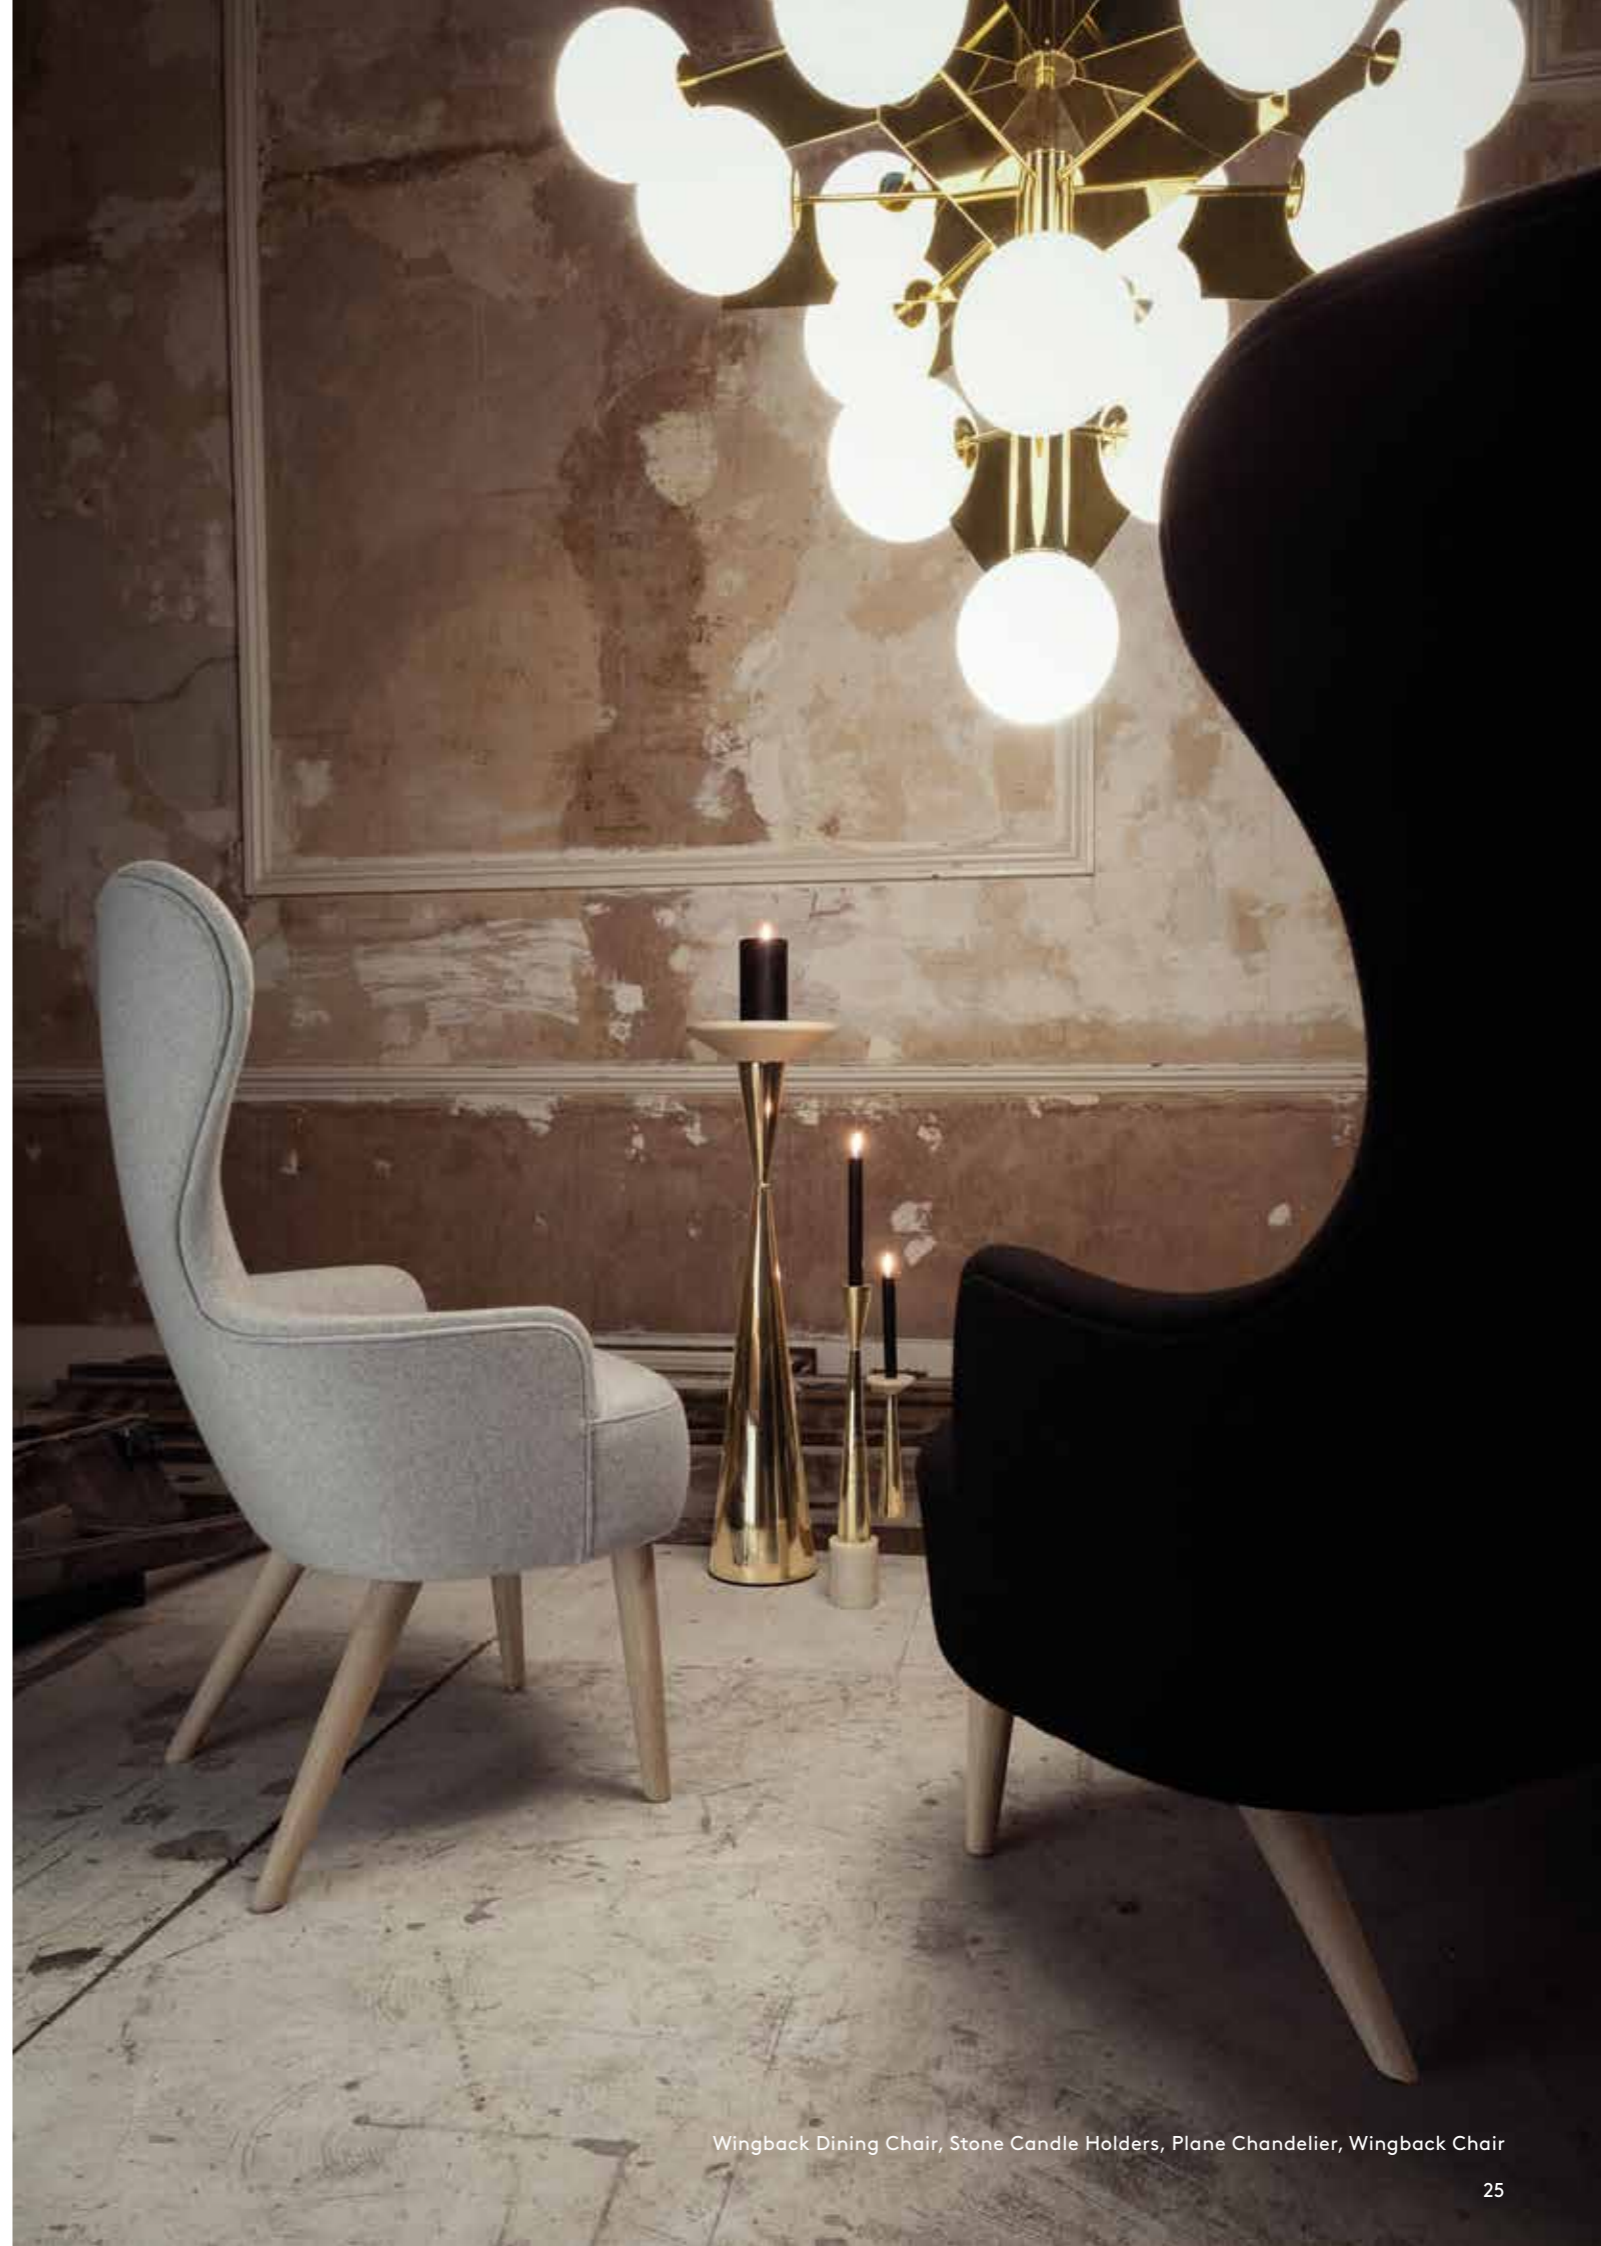

NEW

NEW

MICRO WINGBACK

The Micro Wingback is our much appreciated armchair and sofa on an Alice in Wonderland shrinking position.

Re-scaled for the home and our increasingly confined spaces, it was inspired by two seating archetypes: the 17th century wingback and the 18th century balloon back. These classic typologies are refined, reshaped and upgraded for modern times.