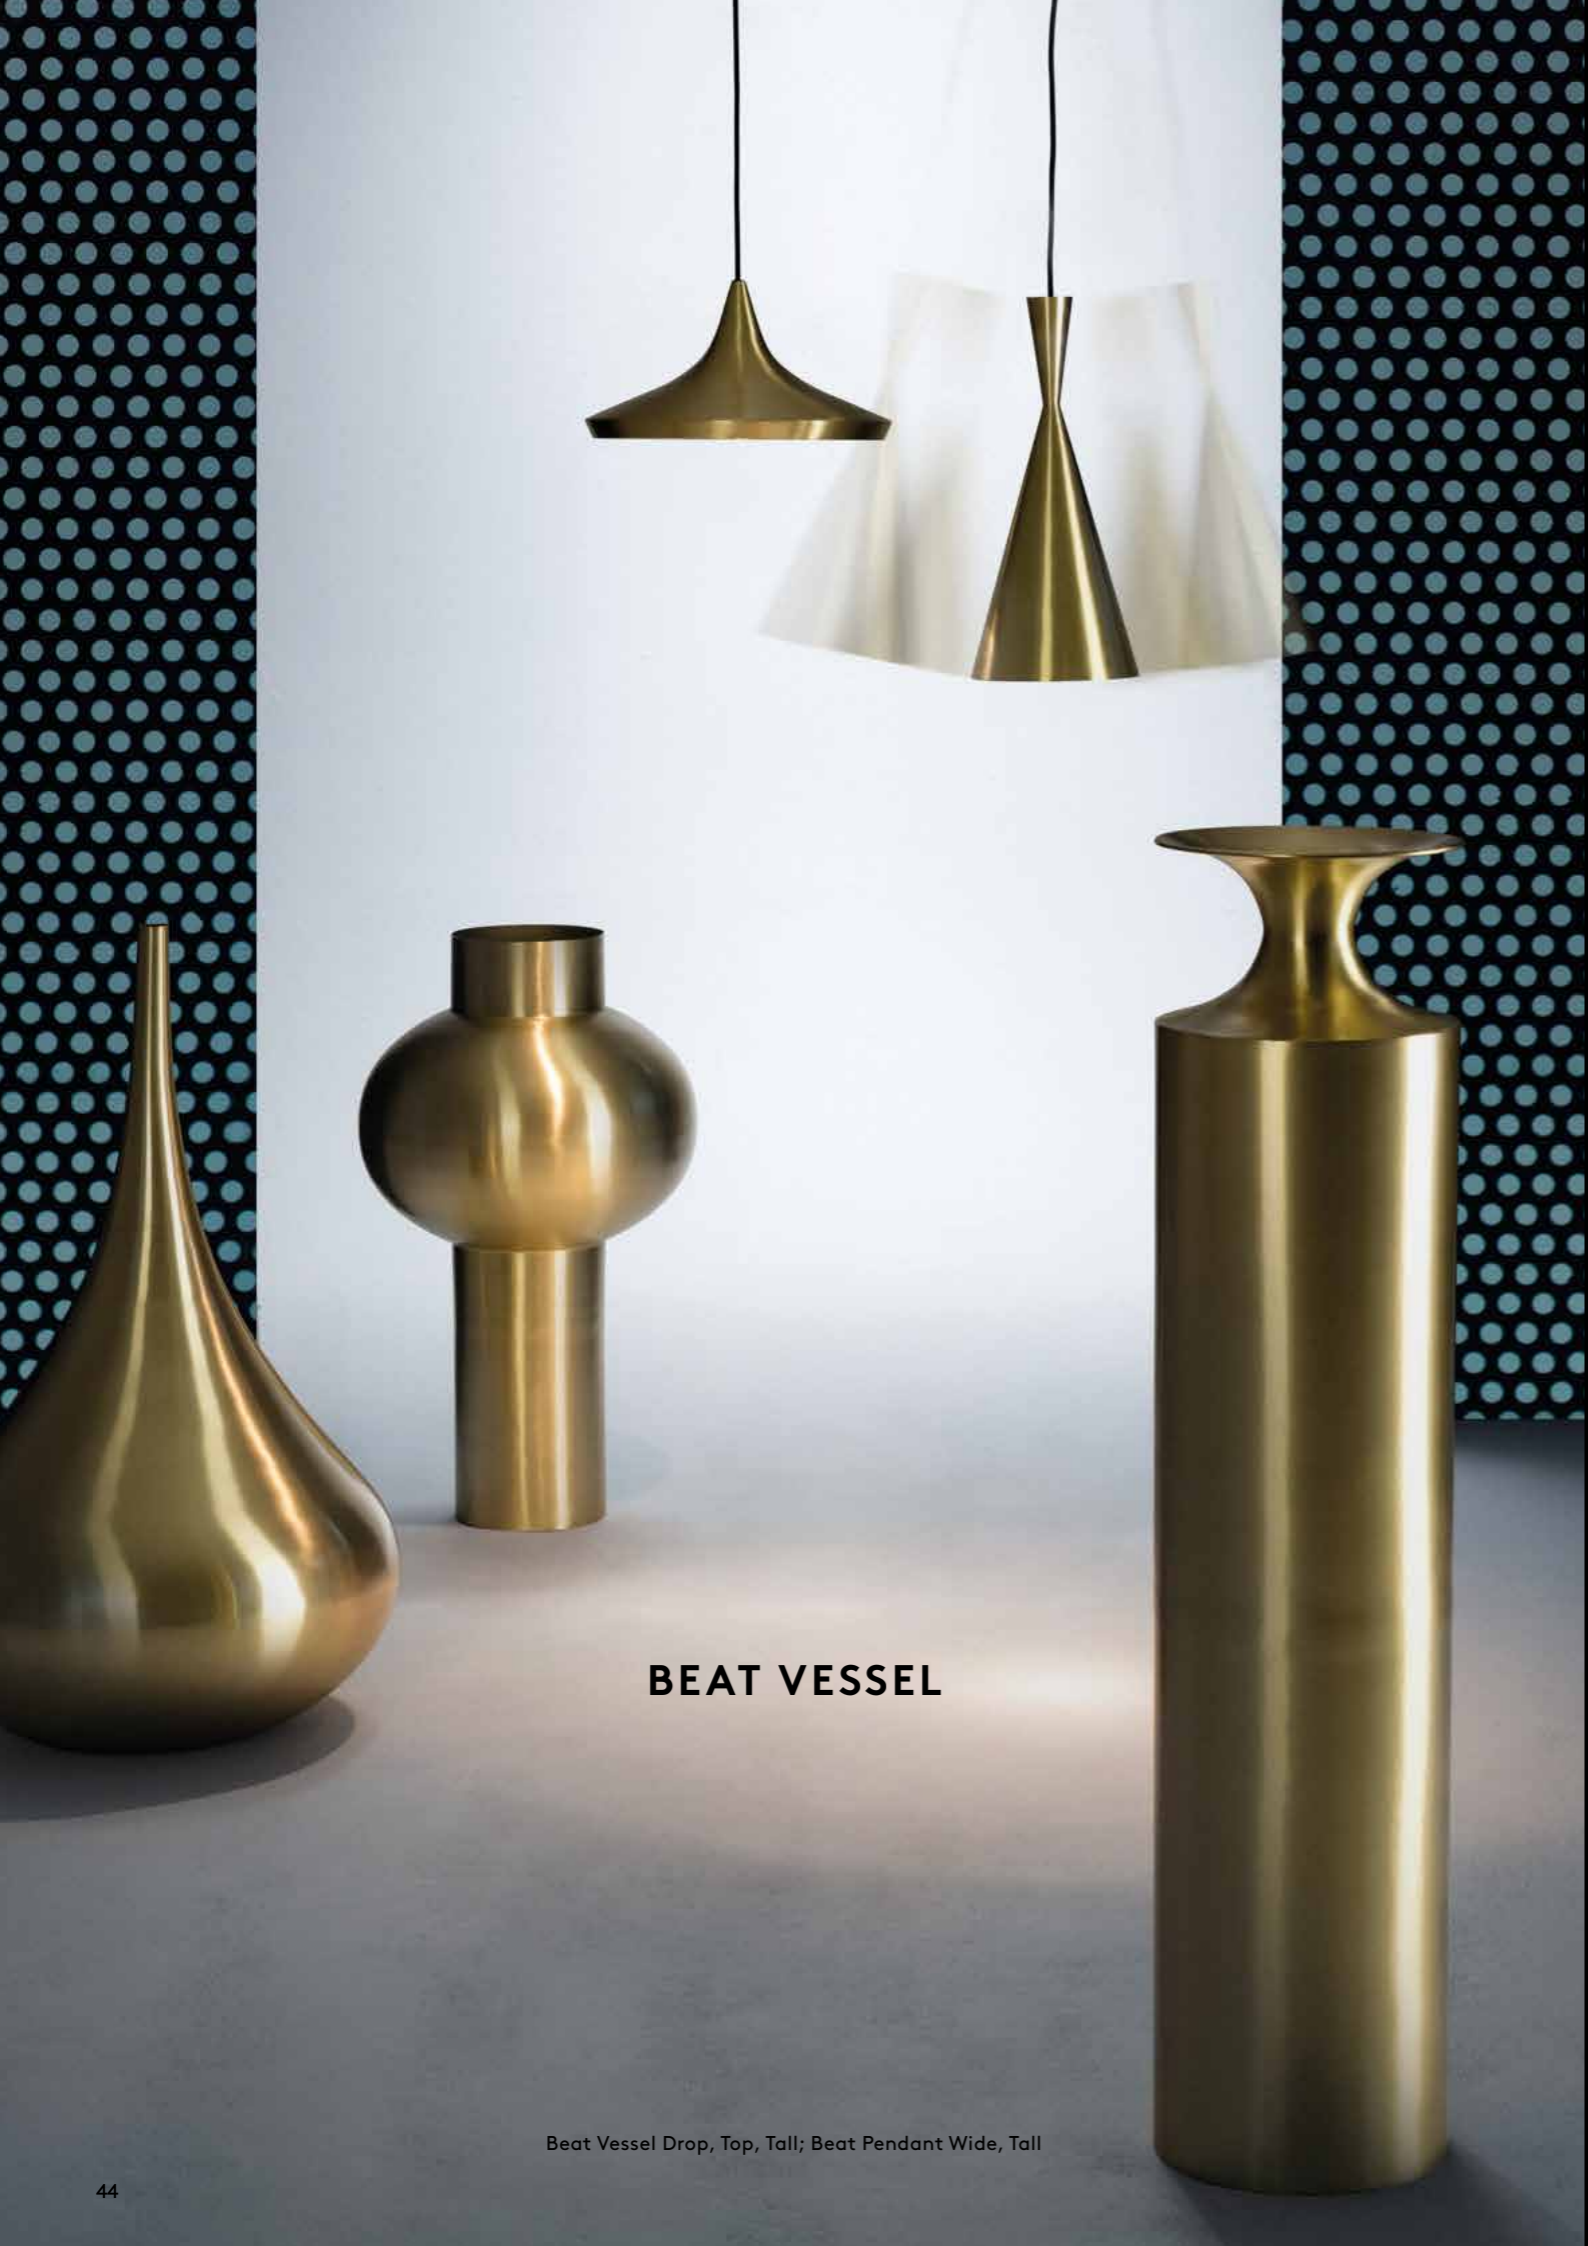

NEW

FORM & ORBIT

NEW

Form Tea Pot, Form Tea Pot Mini, Orbit Tray Brass

LID

Simple boxes and lids, with multiple functions in white marble, blue glass and copper plated stainless steel make a playful construction set for your bathroom, dressing table or desktop, all able to interchange, stack and nest like a modernist sculpture.