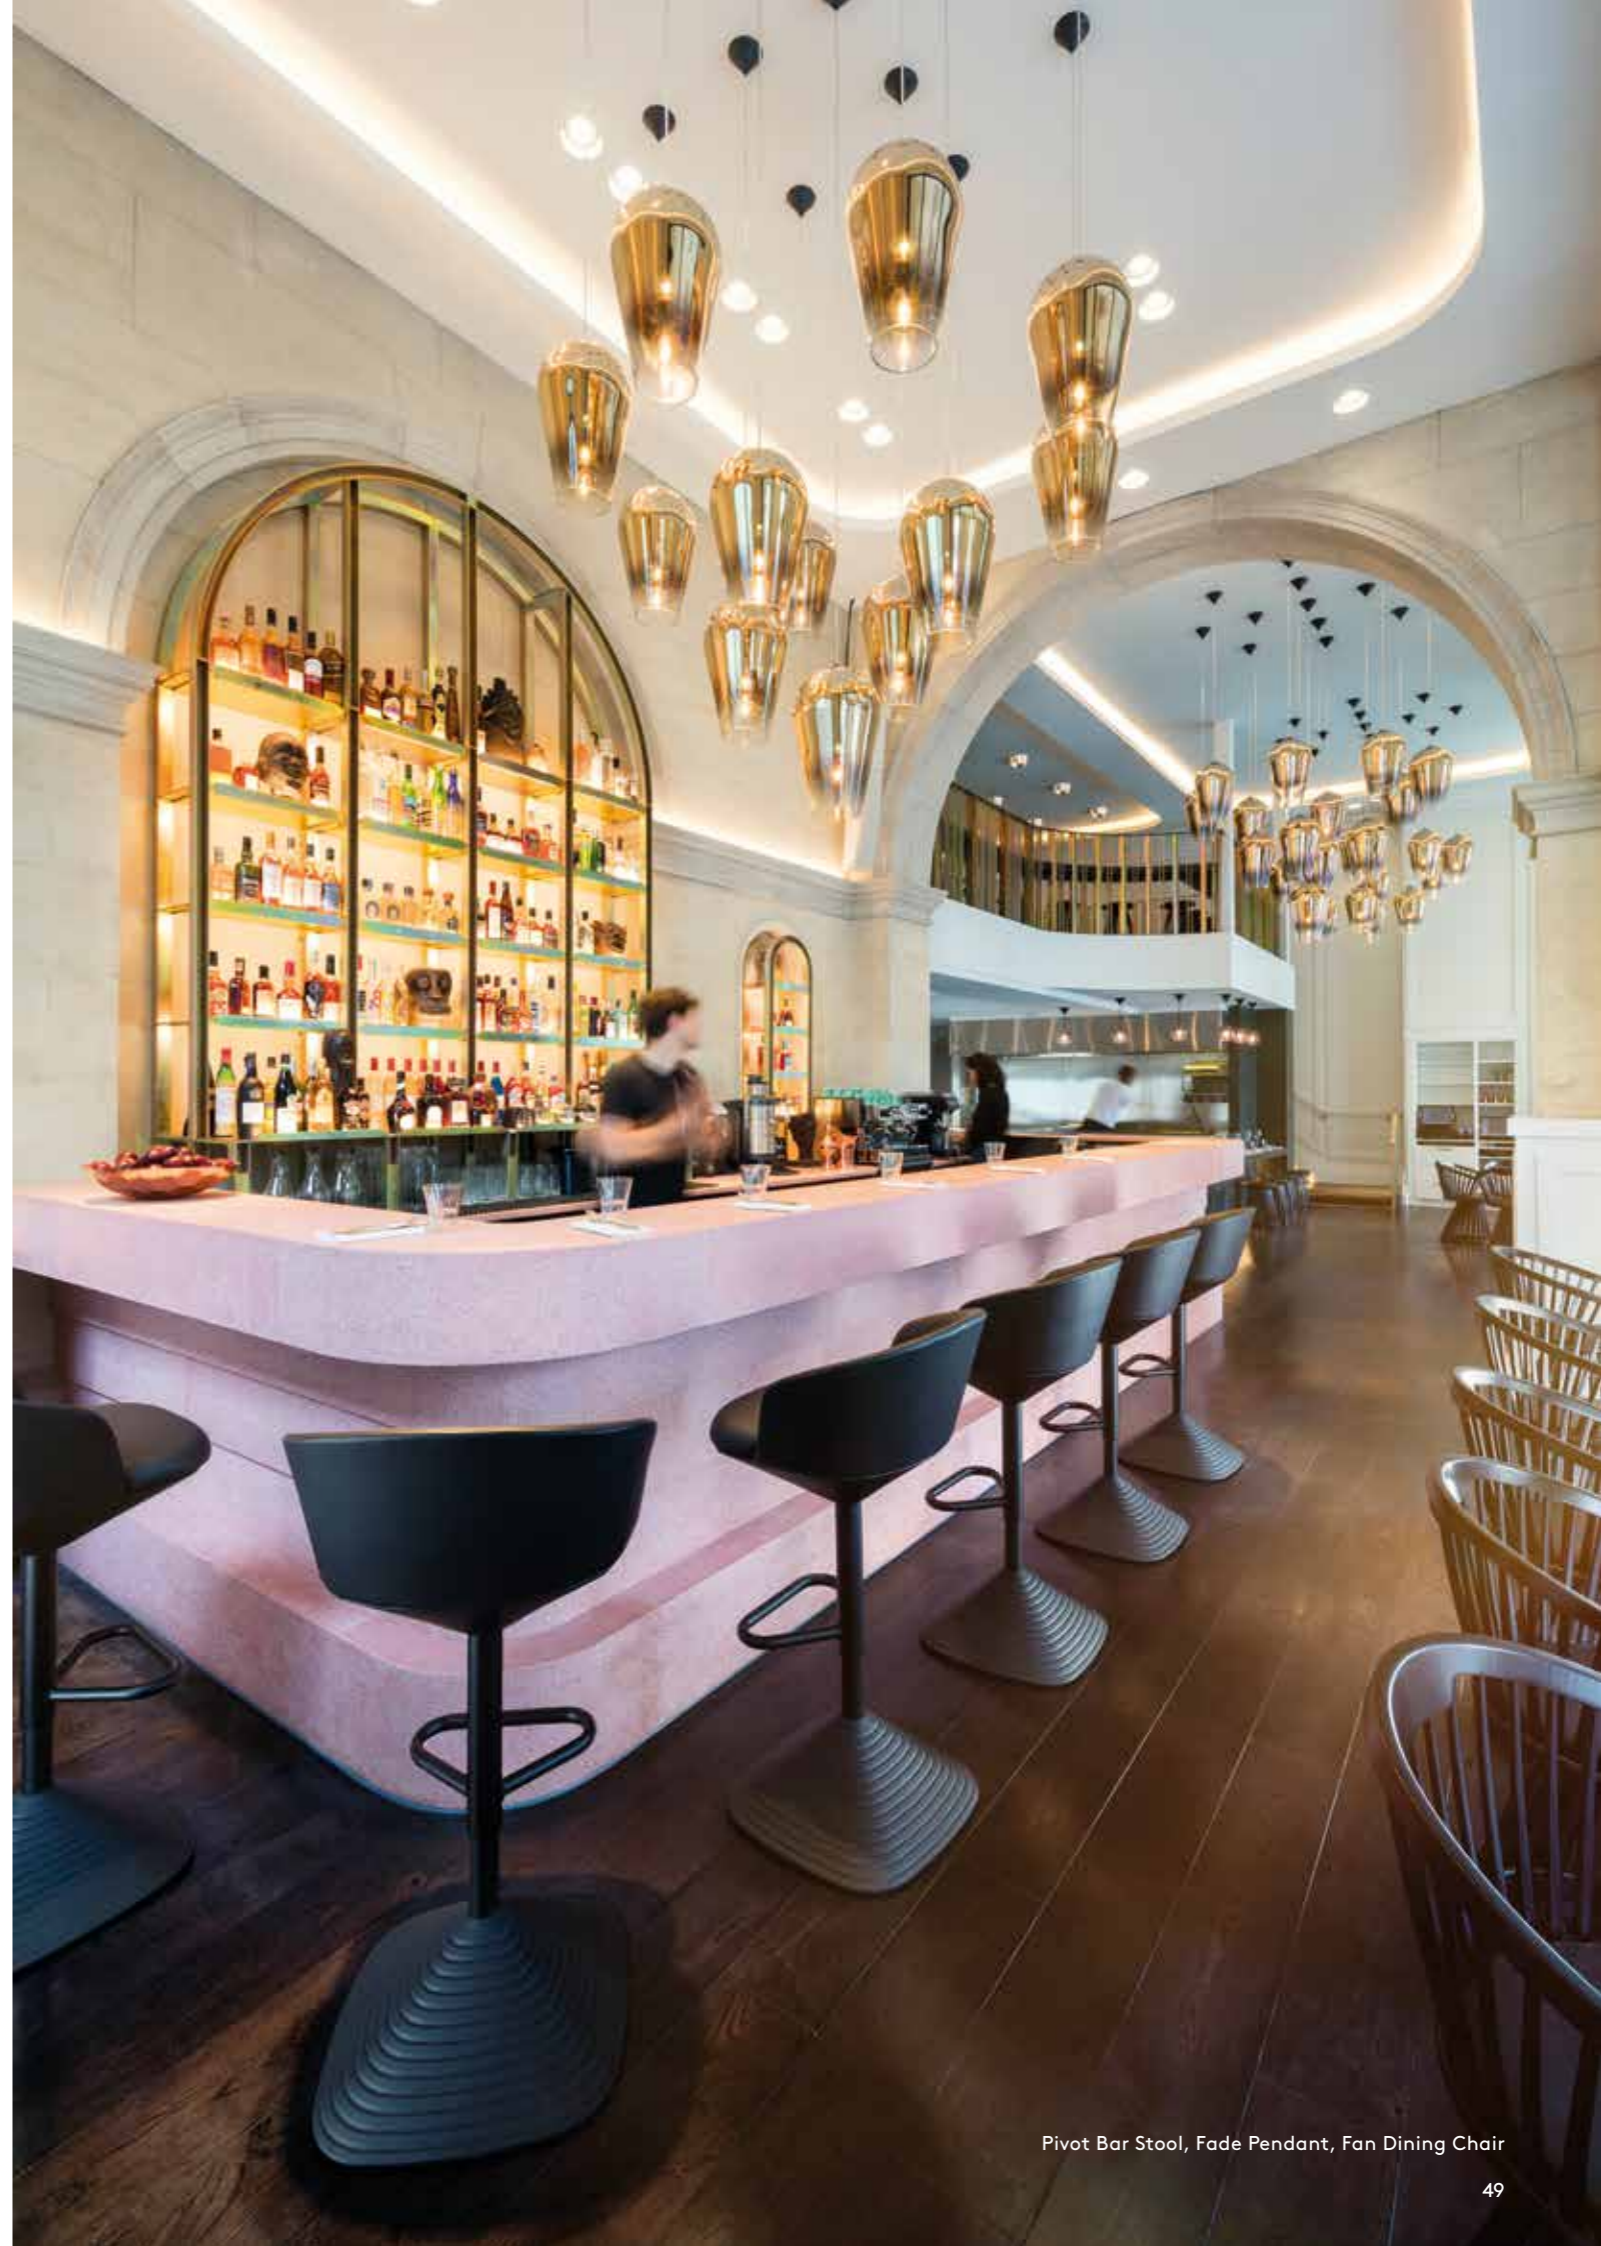

BEAT VESSEL

SPACES

Beat Vessel Drop, Top, Tall; Beat Pendant Wide, Tall

Alto, Hong Kong, 2016

Melt Pendant, Fade Pendant, Slab Chair, Curve Surface Light,
Curve Ball Pendant, Wingback Dining Chair

Bronte, London, 2016

Plane Surface Light, Scoop Chair High Back,
Etch Tea Light Holders

Pivot Bar Stool, Fade Pendant, Fan Dining Chair

Yesterday, Today, Tomorrow
Corso Como Seoul, 2016

Etch Pendant, Etch Web Pendant, Flash Tables, Mass Console, Coat Stand, Book
Stand and Table, Plane Chandelier, Spin Candelabra, Wingback Dining Chair