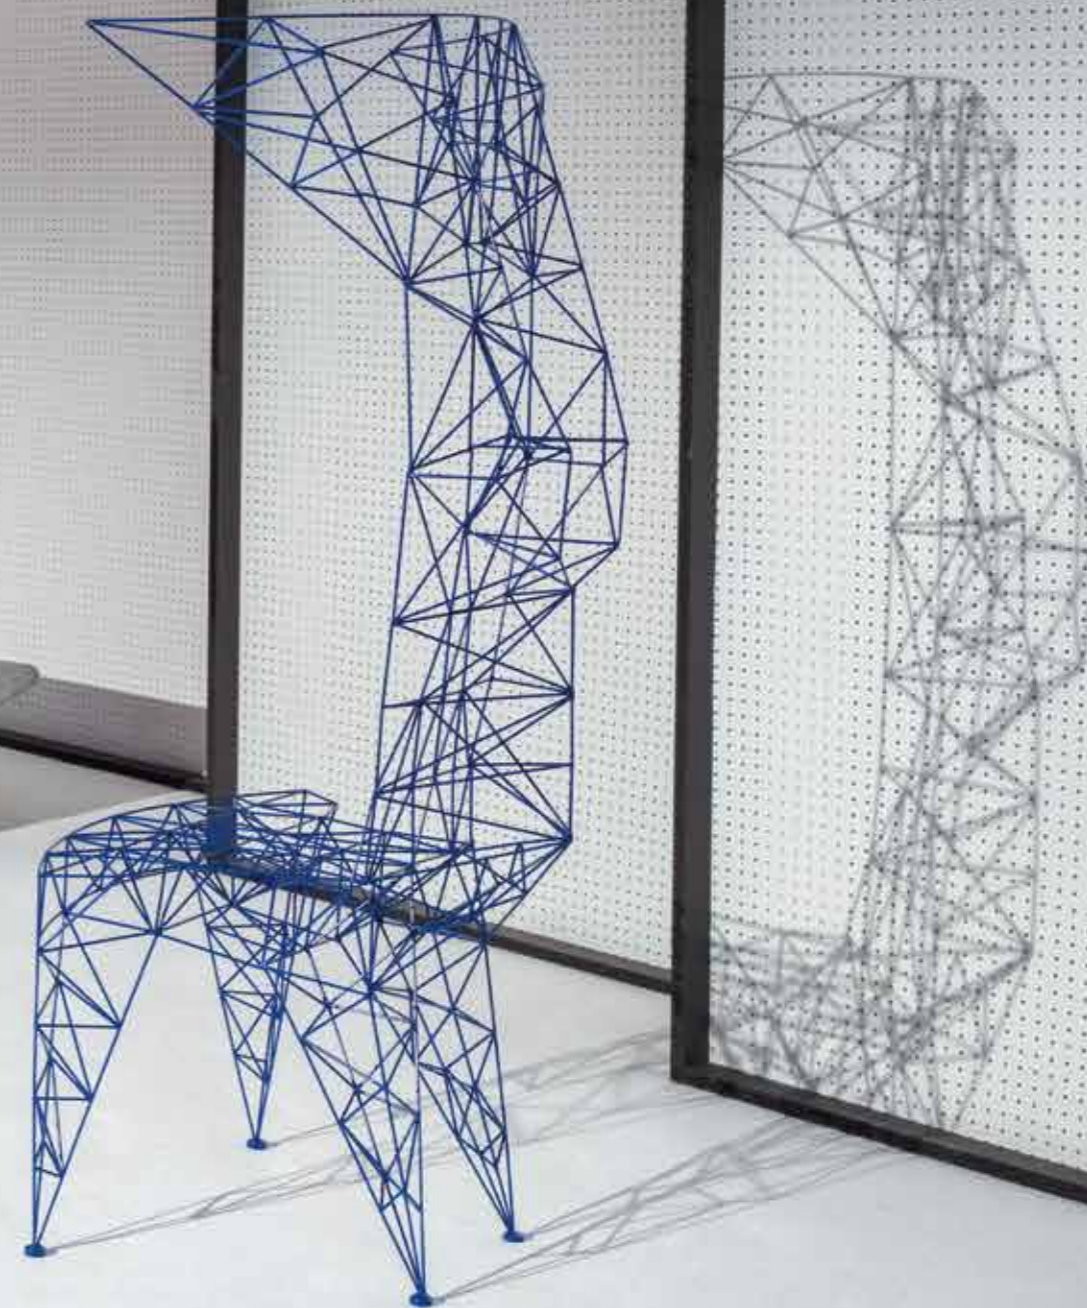

THE VETERANS

S Chair. Bird Chaise Lounge. Pylon Chair.

First launched on Milan's international stage many moons ago, we're bringing the heroes of our yesterday back home.

Re-engineered, recoloured and reinvigorated, their graphic, pop-art silhouettes feel just as fresh today as they did yesterday and will still be collector's pieces tomorrow.

NEW