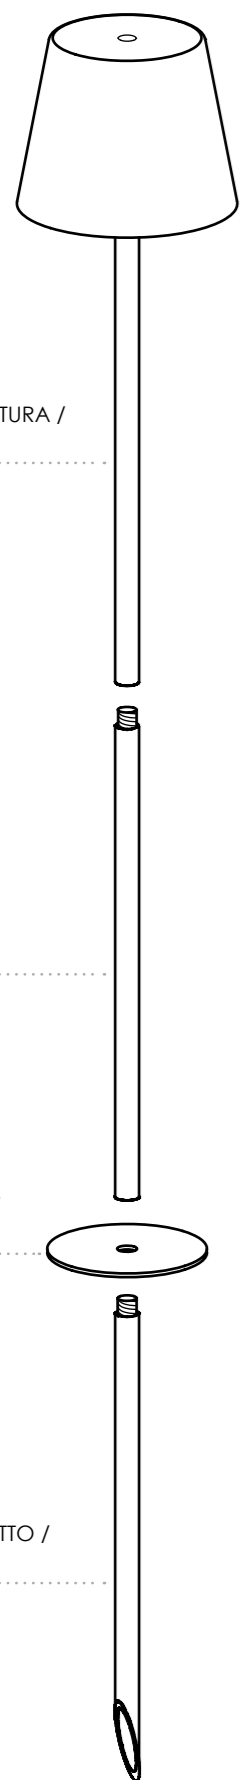

Poldina

terra - floor

Lampada ricaricabile da terra modulare, con corpo in alluminio verniciato bianco o corten opaco, diffusore in policarbonato e fonte luminosa a LED.
La collezione Poldina ha un grado di protezione IP54 che la rende adatta sia all'uso interno che esterno. La durata della batteria è garantita per più di 9 ore.

*A rechargeable modular floor lamp with a matte white or corten painted aluminium fixture, a polycarbonate diffuser and a LED light source.
The Poldina collection has IP54 protection, making it ideal for indoor and outdoor use. Battery life guaranteed for more than 9 hours.*

LED - 3000K - CRI>80 - 220-240V CE IP54 III

MODULE DIMENSIONS	CODE	COLOUR	TOTAL ABSORPTION	LUMEN LAMP
montatura h 34,3 cm / frame h 13,5 in	LD0282B3	bianco / white	2,2 W	154 lm
	LD0282R3	corten / rust	2,2 W	154 lm
stelo h 25 cm / stem h 9,8 in	LD0283B3	bianco / white	-	-
	LD0283R3	corten / rust	-	-
disco Ø 8 cm / plate Ø 3,1 in	LD0285B3	bianco / white	-	-
	LD0285R3	corten / rust	-	-
picchetto h 25 cm / peg h 9,8 in	LD0284B3	bianco / white	-	-
	LD0284R3	corten / rust	-	-