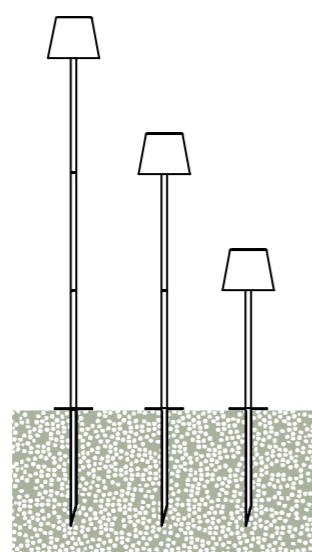

Esempio installazione con disco
Example of installation with metal plate