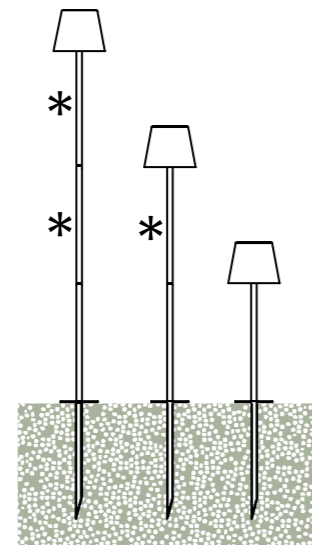

Esempio installazione con disco
Example of installation with metal plate