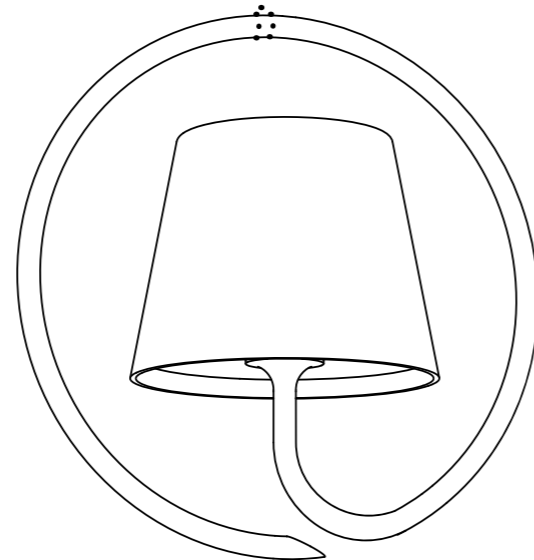

Poldina

Sospensione / Pendant

Lampada ricaricabile e dimmerabile a sospensione, con corpo in alluminio verniciato bianco o corten opaco, diffusore in policarbonato e fonte luminosa a LED. La collezione Poldina ha un grado di protezione IP54 che la rende adatta sia all'uso interno che esterno. La durata della batteria è garantita per più di 9 ore. Cordino non incluso.

A rechargeable and dimmable pendant lamp with a matt white or corten painted aluminium fixture, a polycarbonate diffuser and a LED light source. The Poldina collection has IP54 protection, making it ideal for indoor and outdoor use. Battery life guaranteed for more than 9 hours. Rope not included.

LED - 3000K - CRI>80 - 220-240V CE IP54

DIMENSIONS	CODE	COLOUR	TOTAL ABSORPTION	LUMEN LAMP
Ø 19,8 cm / Ø 7,8 in	LD0286B3	bianco / white	2,2 W	154 lm
Ø 19,8 cm / Ø 7,8 in	LD0286R3	corten / rust	2,2 W	154 lm
12,5 x 26,5 x 20 cm / 4,9 x 10,4 x 7,9 in	LD0289B3	bianco / white	2,2 W	154 lm
12,5 x 26,5 x 20 cm / 4,9 x 10,4 x 7,9 in	LD0289R3	corten / rust	2,2 W	154 lm

New
New

Carica batteria con entrata micro usb - incluso
Power charger with micro usb plug - included